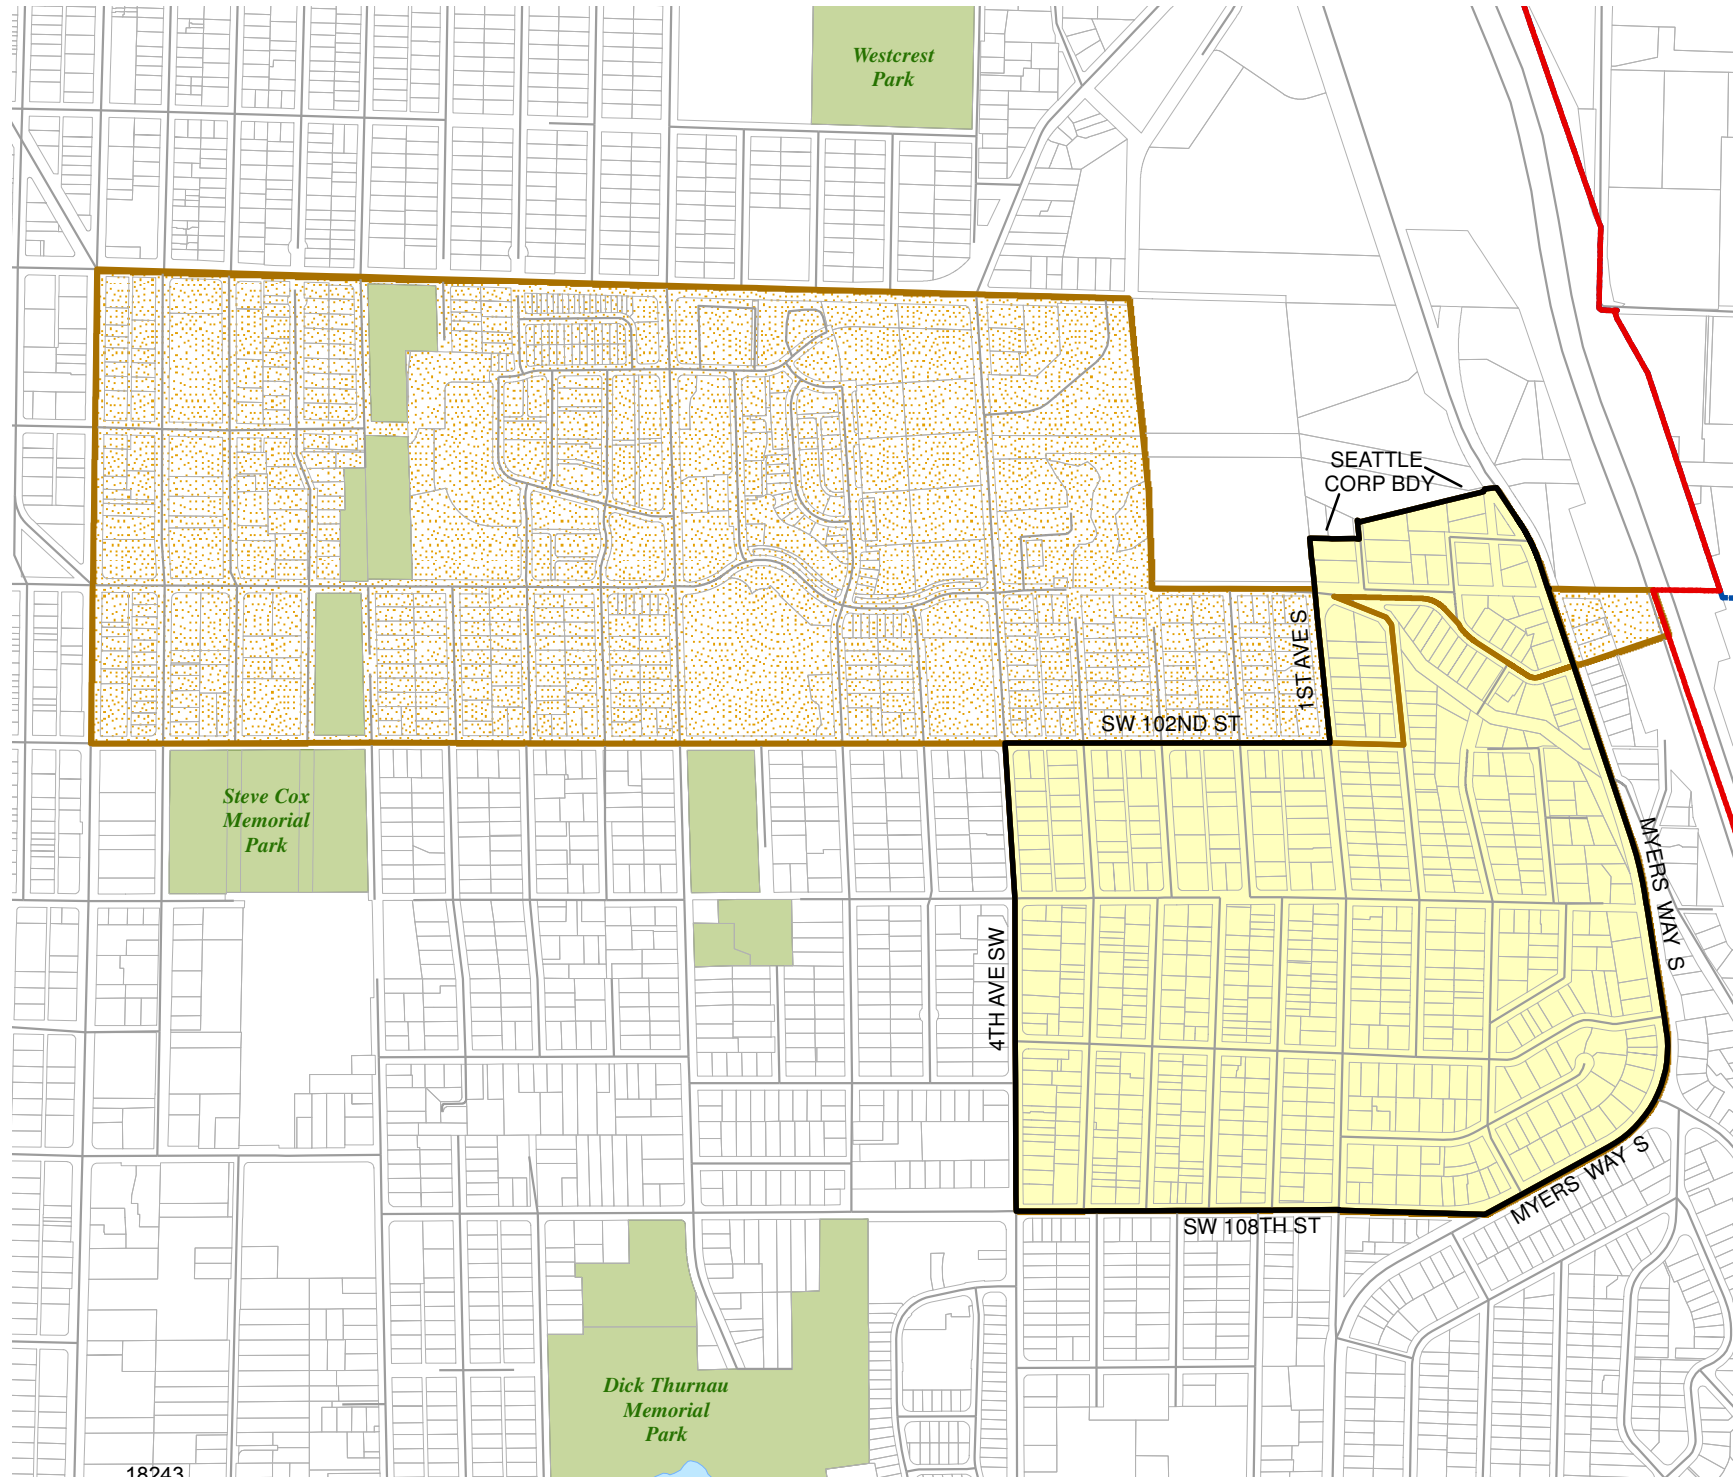

Census Tract: Tract 007500	S-T-R: 32-25-04
--------------------------------------	---------------------------

2016 Precinct Alterations

Code	Precinct Name	LG	CG	CC
1135	SYLVAN	34	7	8
1135	SYLVAN	34	7	8
1215	WHITE CENTER	34	7	8

Legend

-  Legislative District Boundaries
-  Congressional District Boundaries
-  Council District Boundaries
-  New Precinct
-  Old Precinct(s)

Census Tract: Tract 026801	S-T-R: 05-23-04
--------------------------------------	---------------------------