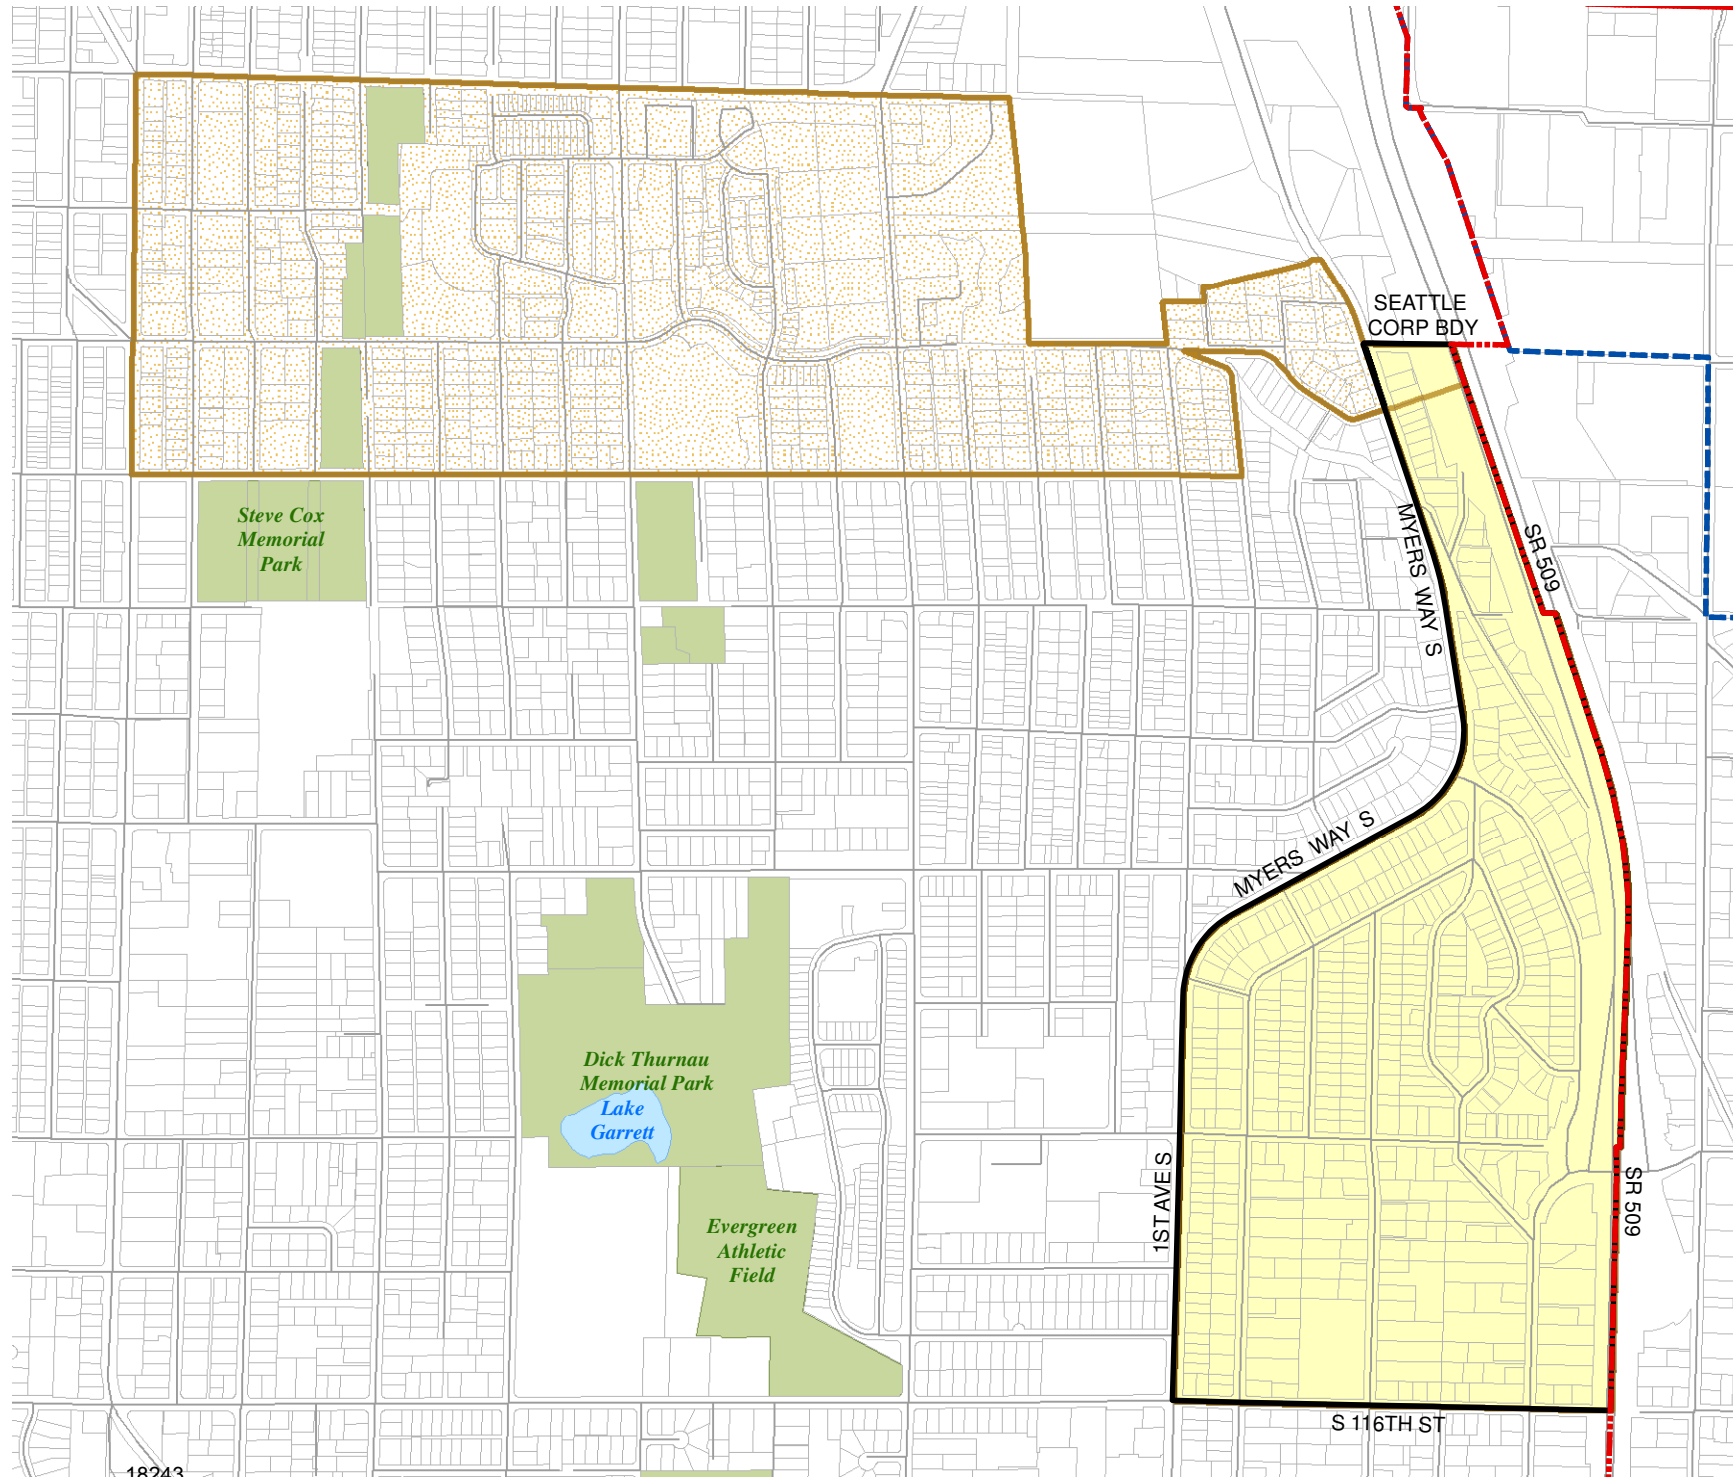

2016 Precinct Alterations

Code	Precinct Name	LG	CG	CC
0469	GLASGOW	34	7	8
0469	GLASGOW	34	7	8
1215	WHITE CENTER	34	7	8

Legend

-  Legislative District Boundaries
-  Congressional District Boundaries
-  Council District Boundaries
-  New Precinct
-  Old Precinct(s)

Census Tract: Tract 026500	S-T-R: 05-23-04
--------------------------------------	---------------------------

2016 Precinct Alterations

Code	Precinct Name	LG	CG	CC
1897	SEA 37-1897	37	9	8
1897	SEA 37-1897	37	9	8

Legend

-  Legislative District Boundaries
-  Congressional District Boundaries
-  Council District Boundaries
-  New Precinct
-  Old Precinct(s)

Census Tract: Tract 008600	S-T-R: 32-25-04
--------------------------------------	---------------------------

Legend

- Legislative District Boundaries
- Congressional District Boundaries
- Council District Boundaries
- New Precinct
- Old Precinct(s)

Census Tract: Tract 007500	S-T-R: 32-25-04
--------------------------------------	---------------------------