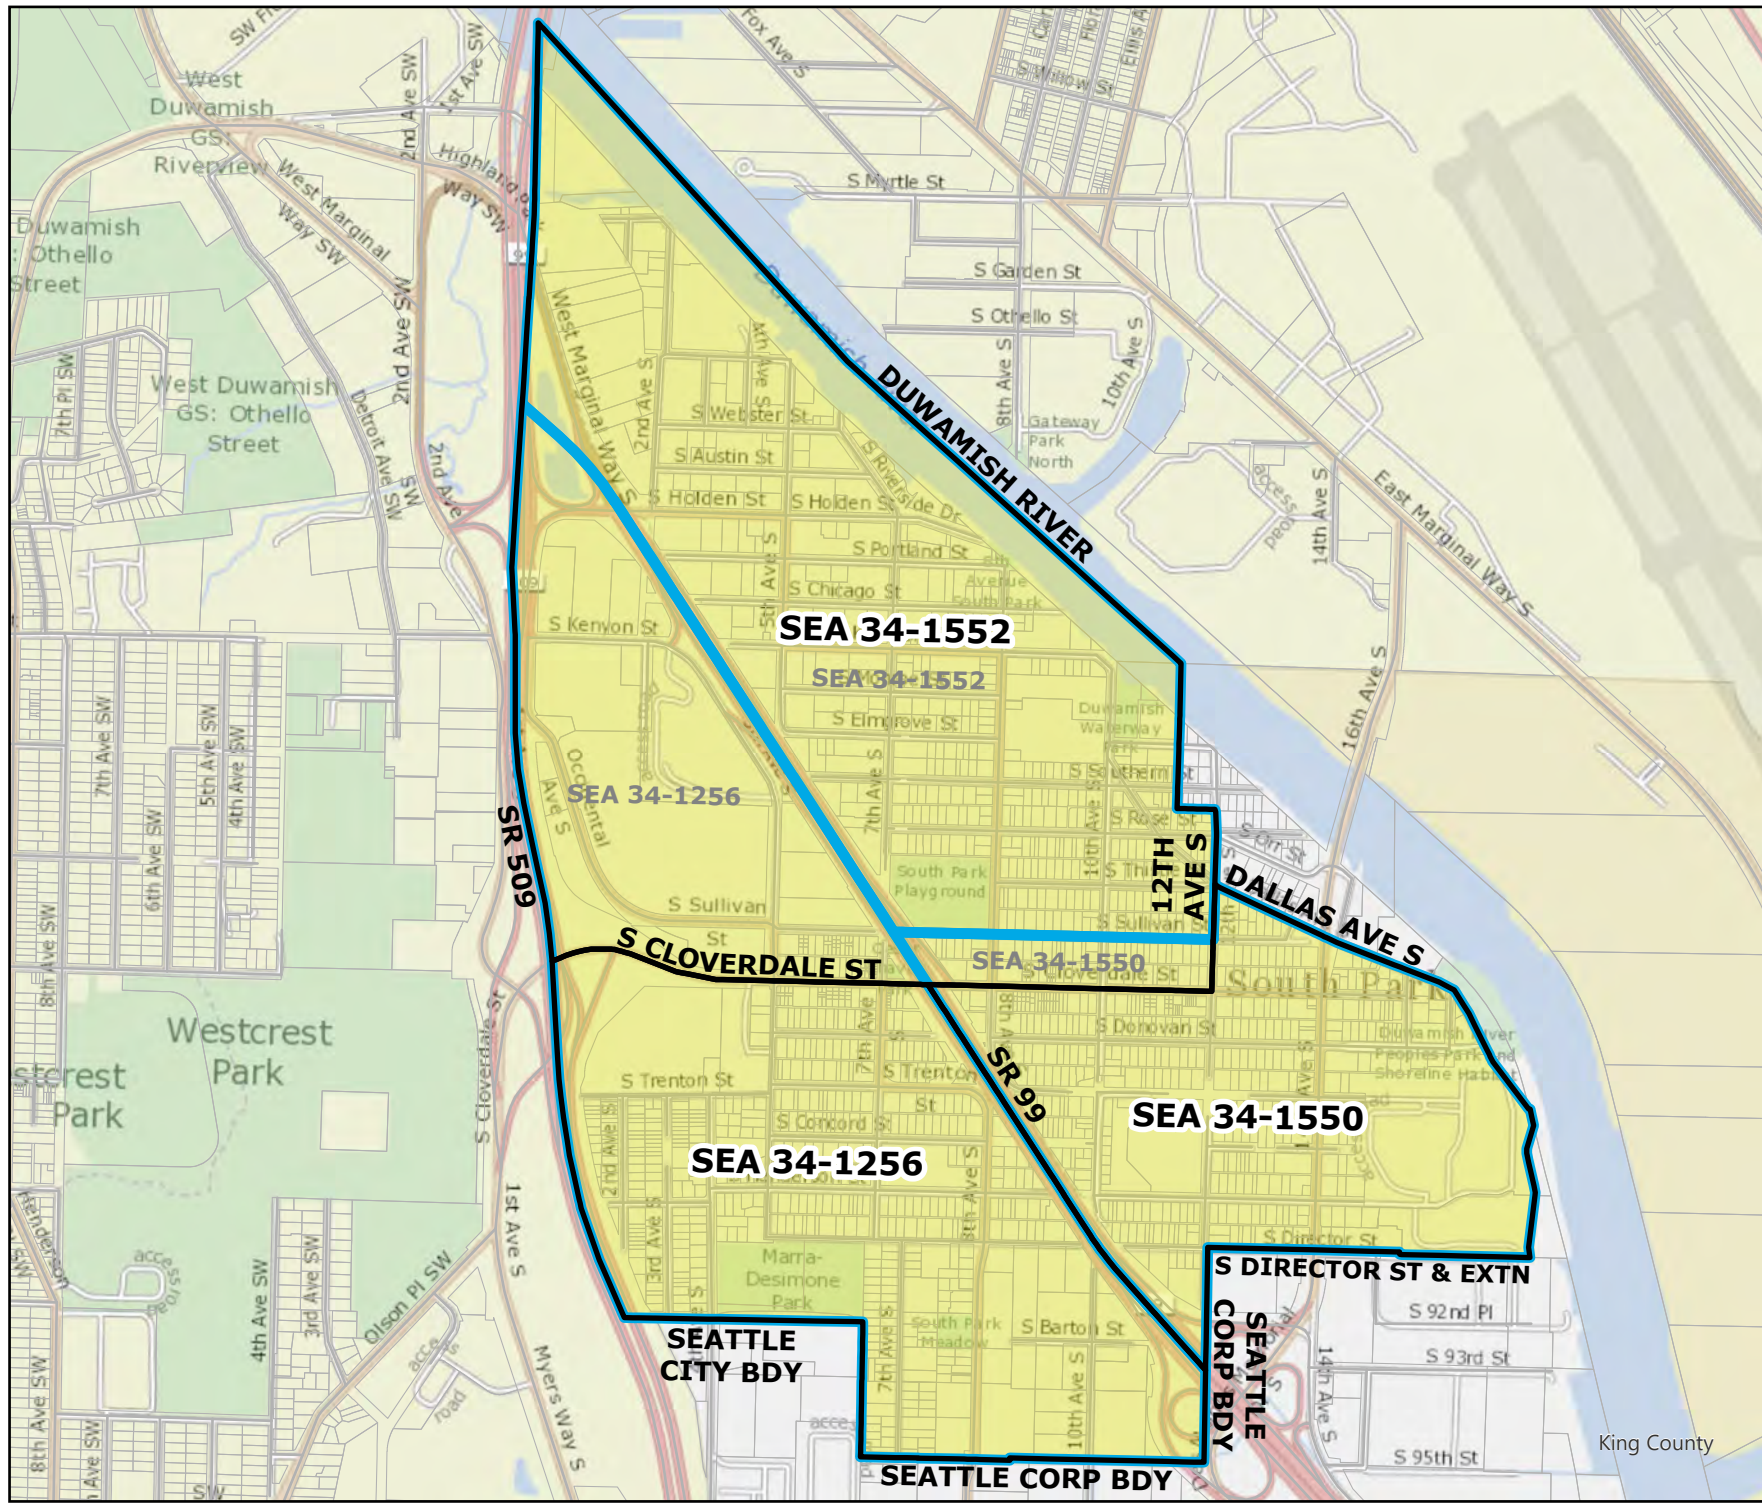

2025 Precinct Alterations

Code	Precinct Name	LG	CG	CC
1256	SEA 34-1256	34	7	8
1550	SEA 34-1550	34	7	8
1552	SEA 34-1552	34	7	8

Original Precinct(s)				
1256	SEA 34-1256	34	7	8
1550	SEA 34-1550	34	7	8
1552	SEA 34-1552	34	7	8

*: Denotes precinct(s) that have been abolished.
Precinct map produced by King County GIS Elections in accordance with KCC 1.12.101 & RCW 29A.16.040

Legend

- Original Precinct(s)
- New Precinct(s)
- Altered Precinct(s)