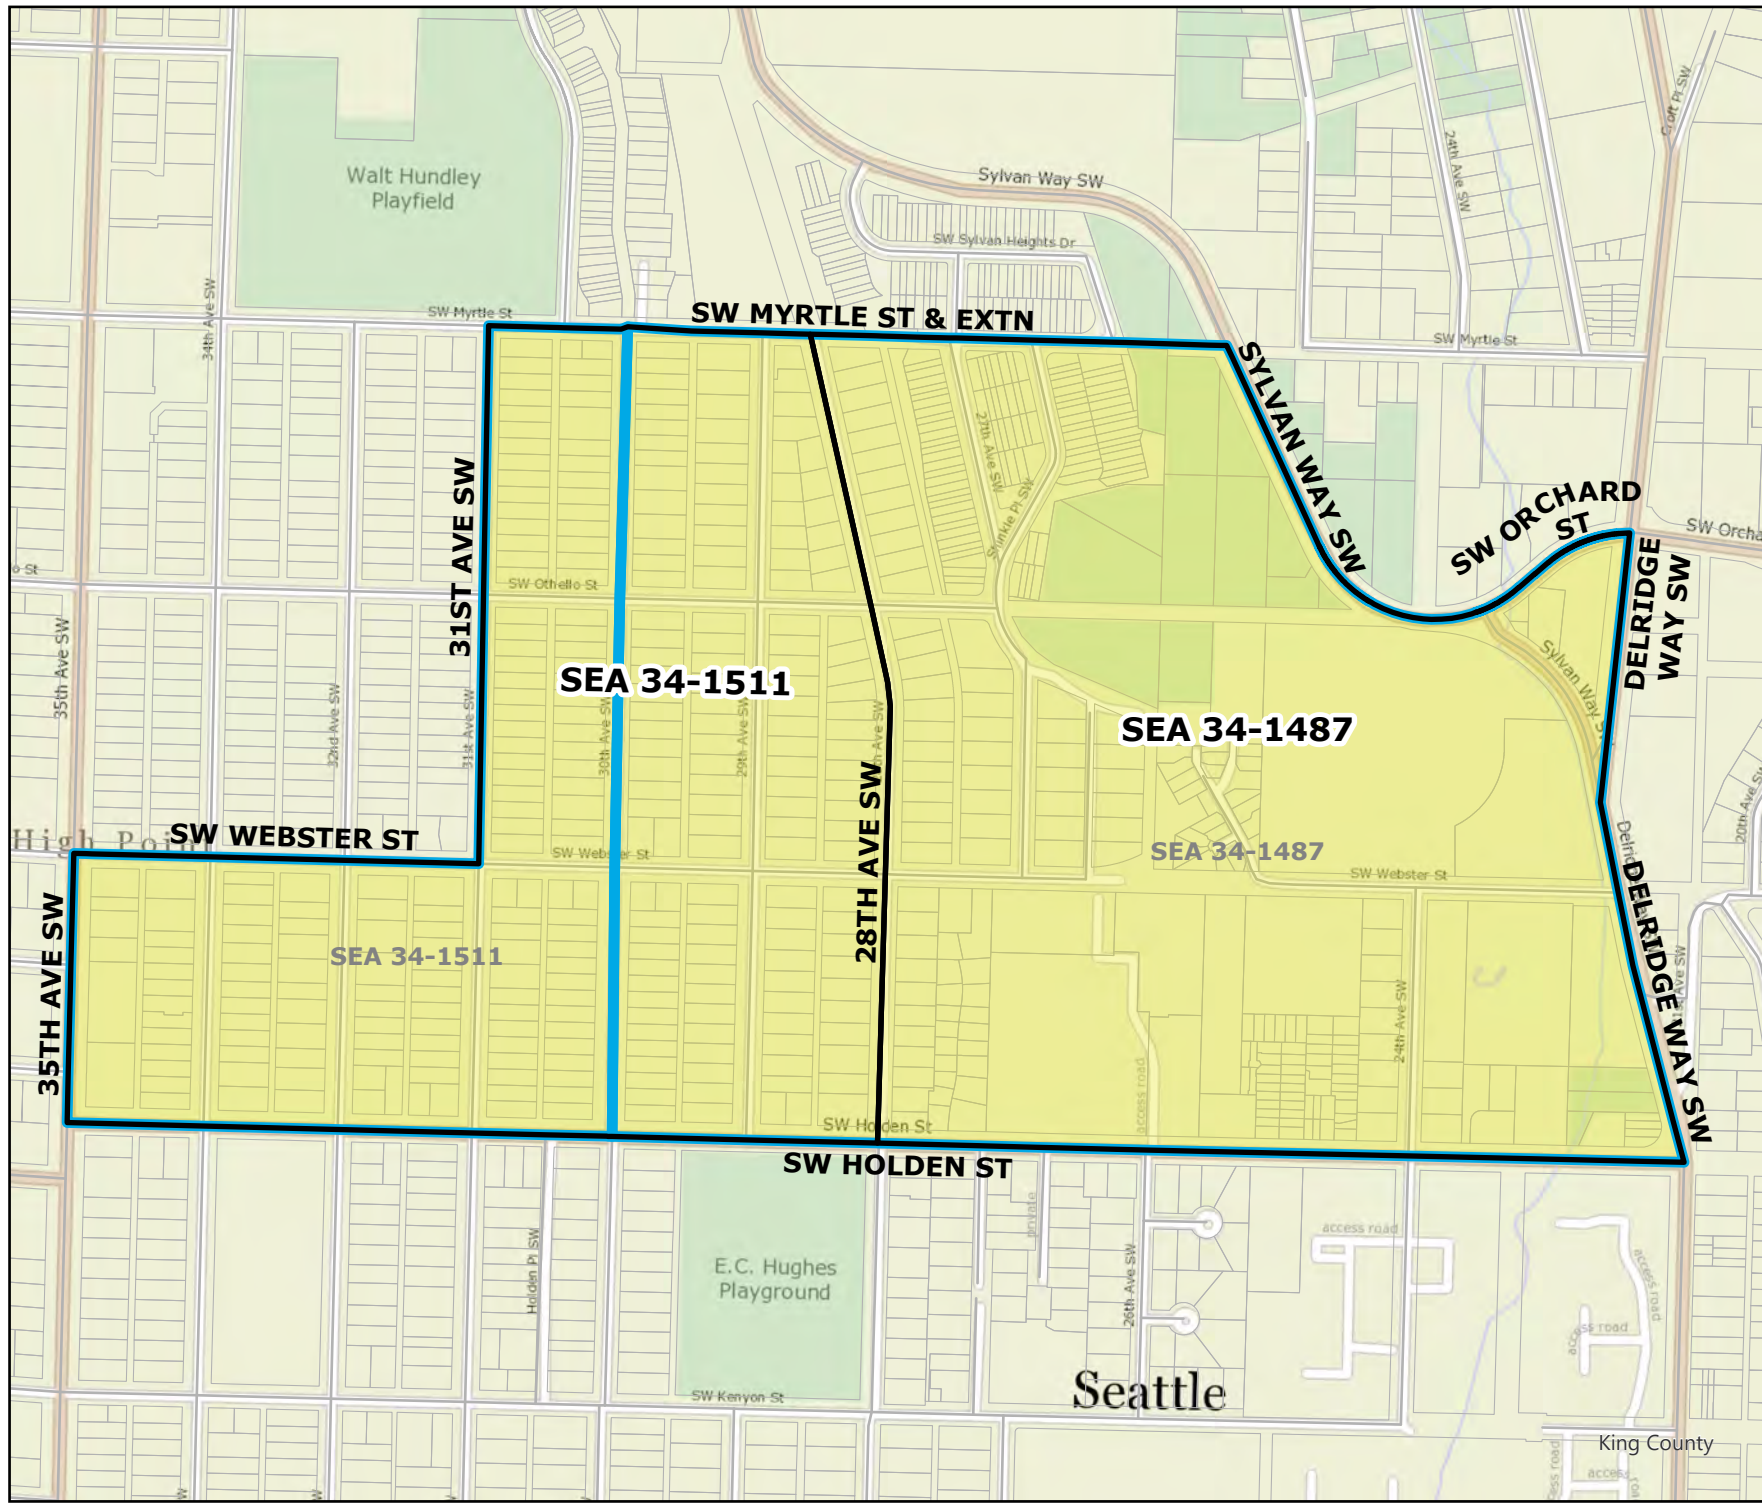

2025 Precinct Alterations

Code	Precinct Name	LG	CG	CC
1487	SEA 34-1487	34	7	8
1511	SEA 34-1511	34	7	8

Original Precinct(s)				
1487	SEA 34-1487	34	7	8
1511	SEA 34-1511	34	7	8

*: Denotes precinct(s) that have been abolished.
Precinct map produced by King County GIS Elections in accordance with KCC 1.12.101 & RCW 29A.16.040

Legend

- Original Precinct(s)
- New Precinct(s)
- Altered Precinct(s)