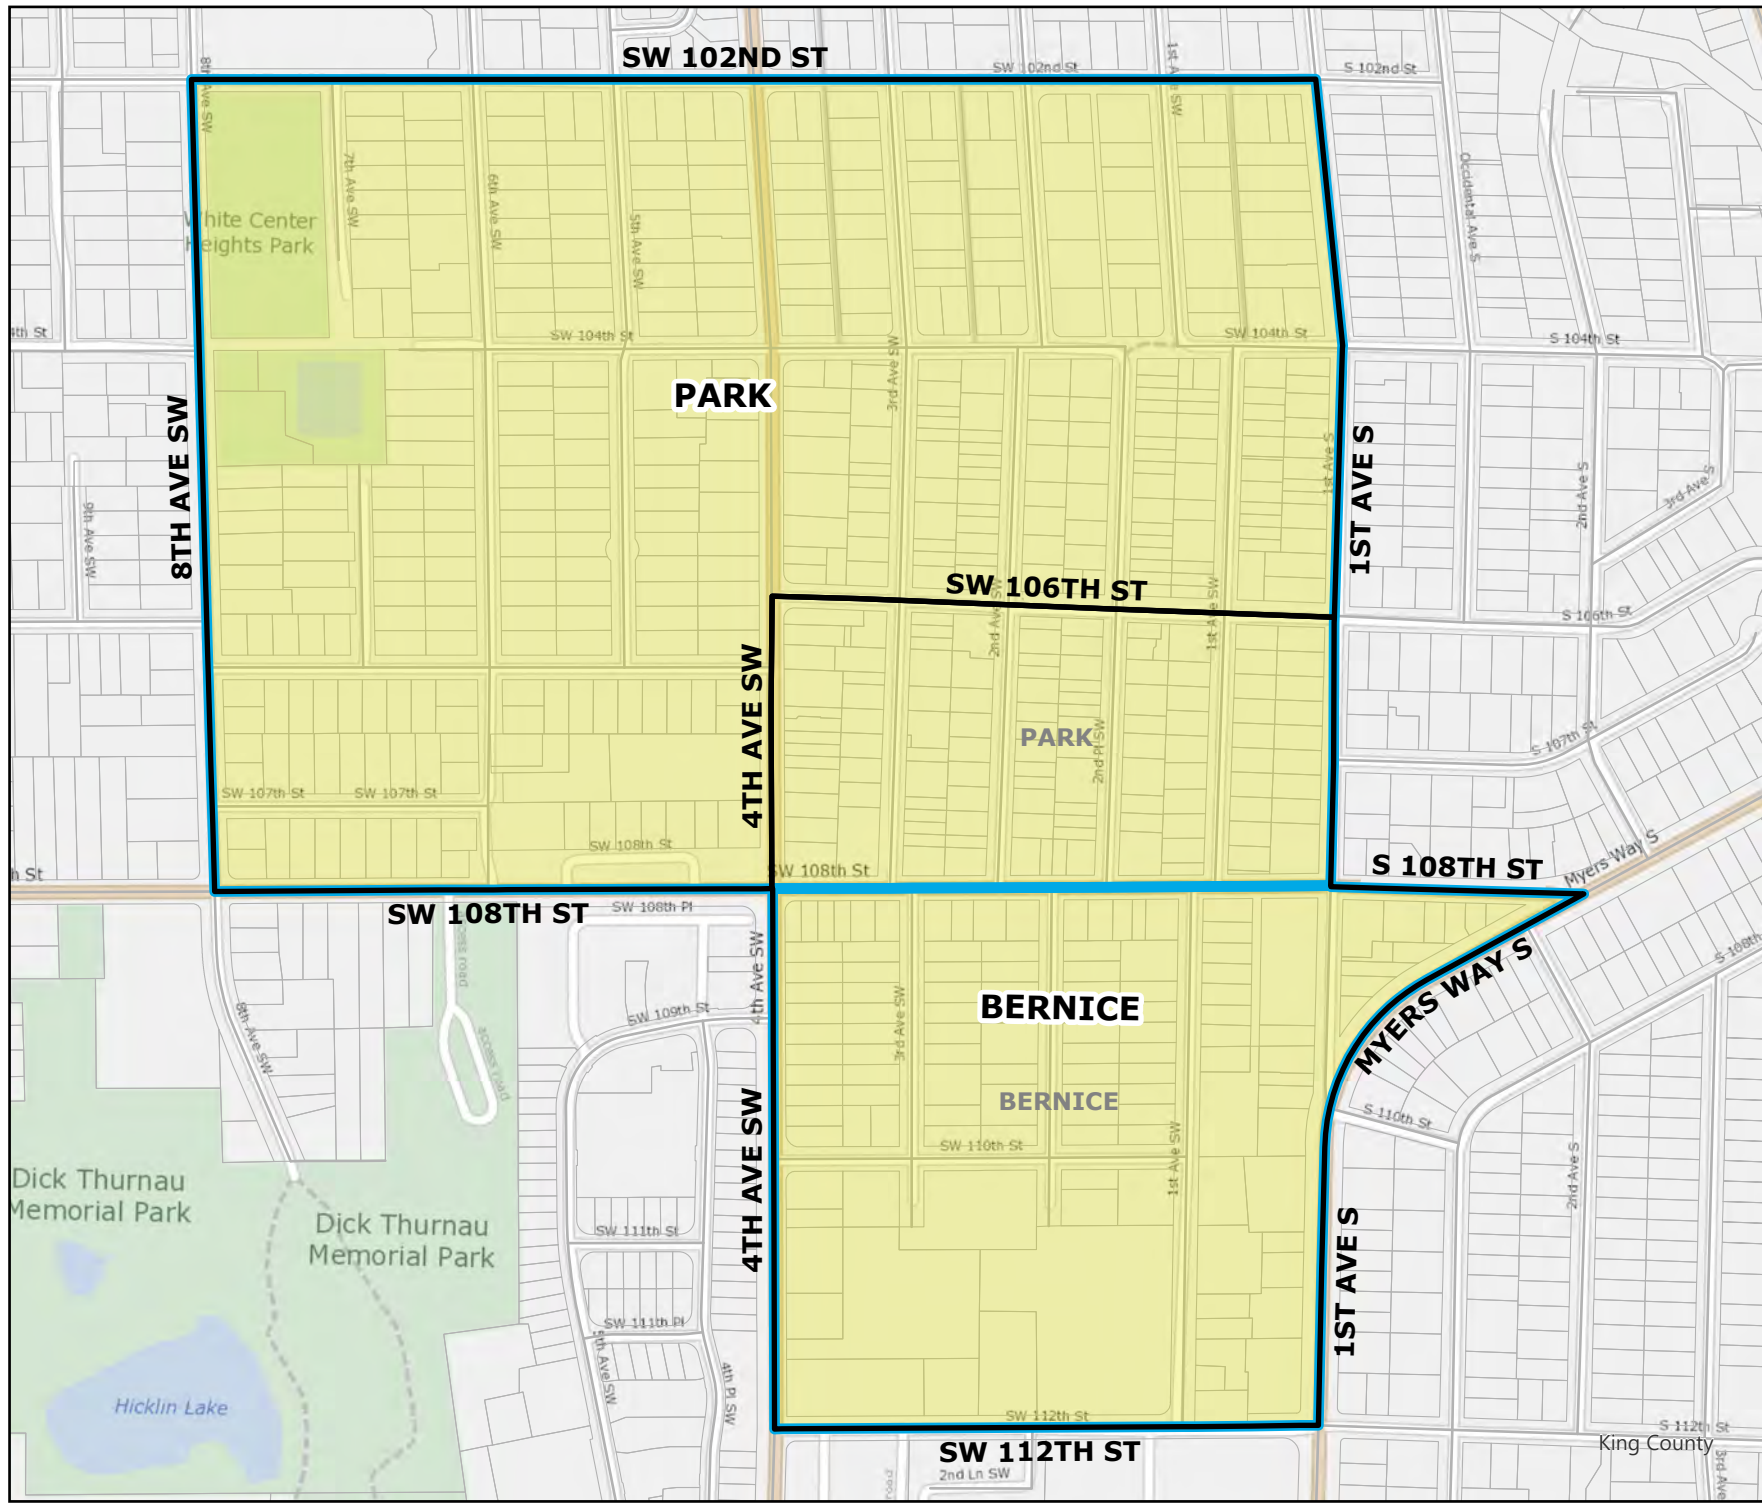

2025 Precinct Alterations

Code	Precinct Name	LG	CG	CC
3838	PARK	34	7	8
0231	BERNICE	34	7	8
Original Precinct(s)				
3838	PARK	34	7	8
0231	BERNICE	34	7	8

*: Denotes precinct(s) that have been abolished.
 Precinct map produced by King County GIS Elections in accordance with KCC 1.12.101 & RCW 29A.16.040

Legend

- Original Precinct(s)
- New Precinct(s)
- Altered Precinct(s)

2025 Precinct Alterations

Code	Precinct Name	LG	CG	CC
1252	SEA 34-1252	34	7	8
1254	SEA 34-1254	34	7	8
Original Precinct(s)				
1252	SEA 34-1252	34	7	8
1254	SEA 34-1254	34	7	8

*: Denotes precinct(s) that have been abolished.
 Precinct map produced by King County GIS Elections in accordance with KCC 1.12.101 & RCW 29A.16.040

Legend

- Original Precinct(s)
- New Precinct(s)
- Altered Precinct(s)