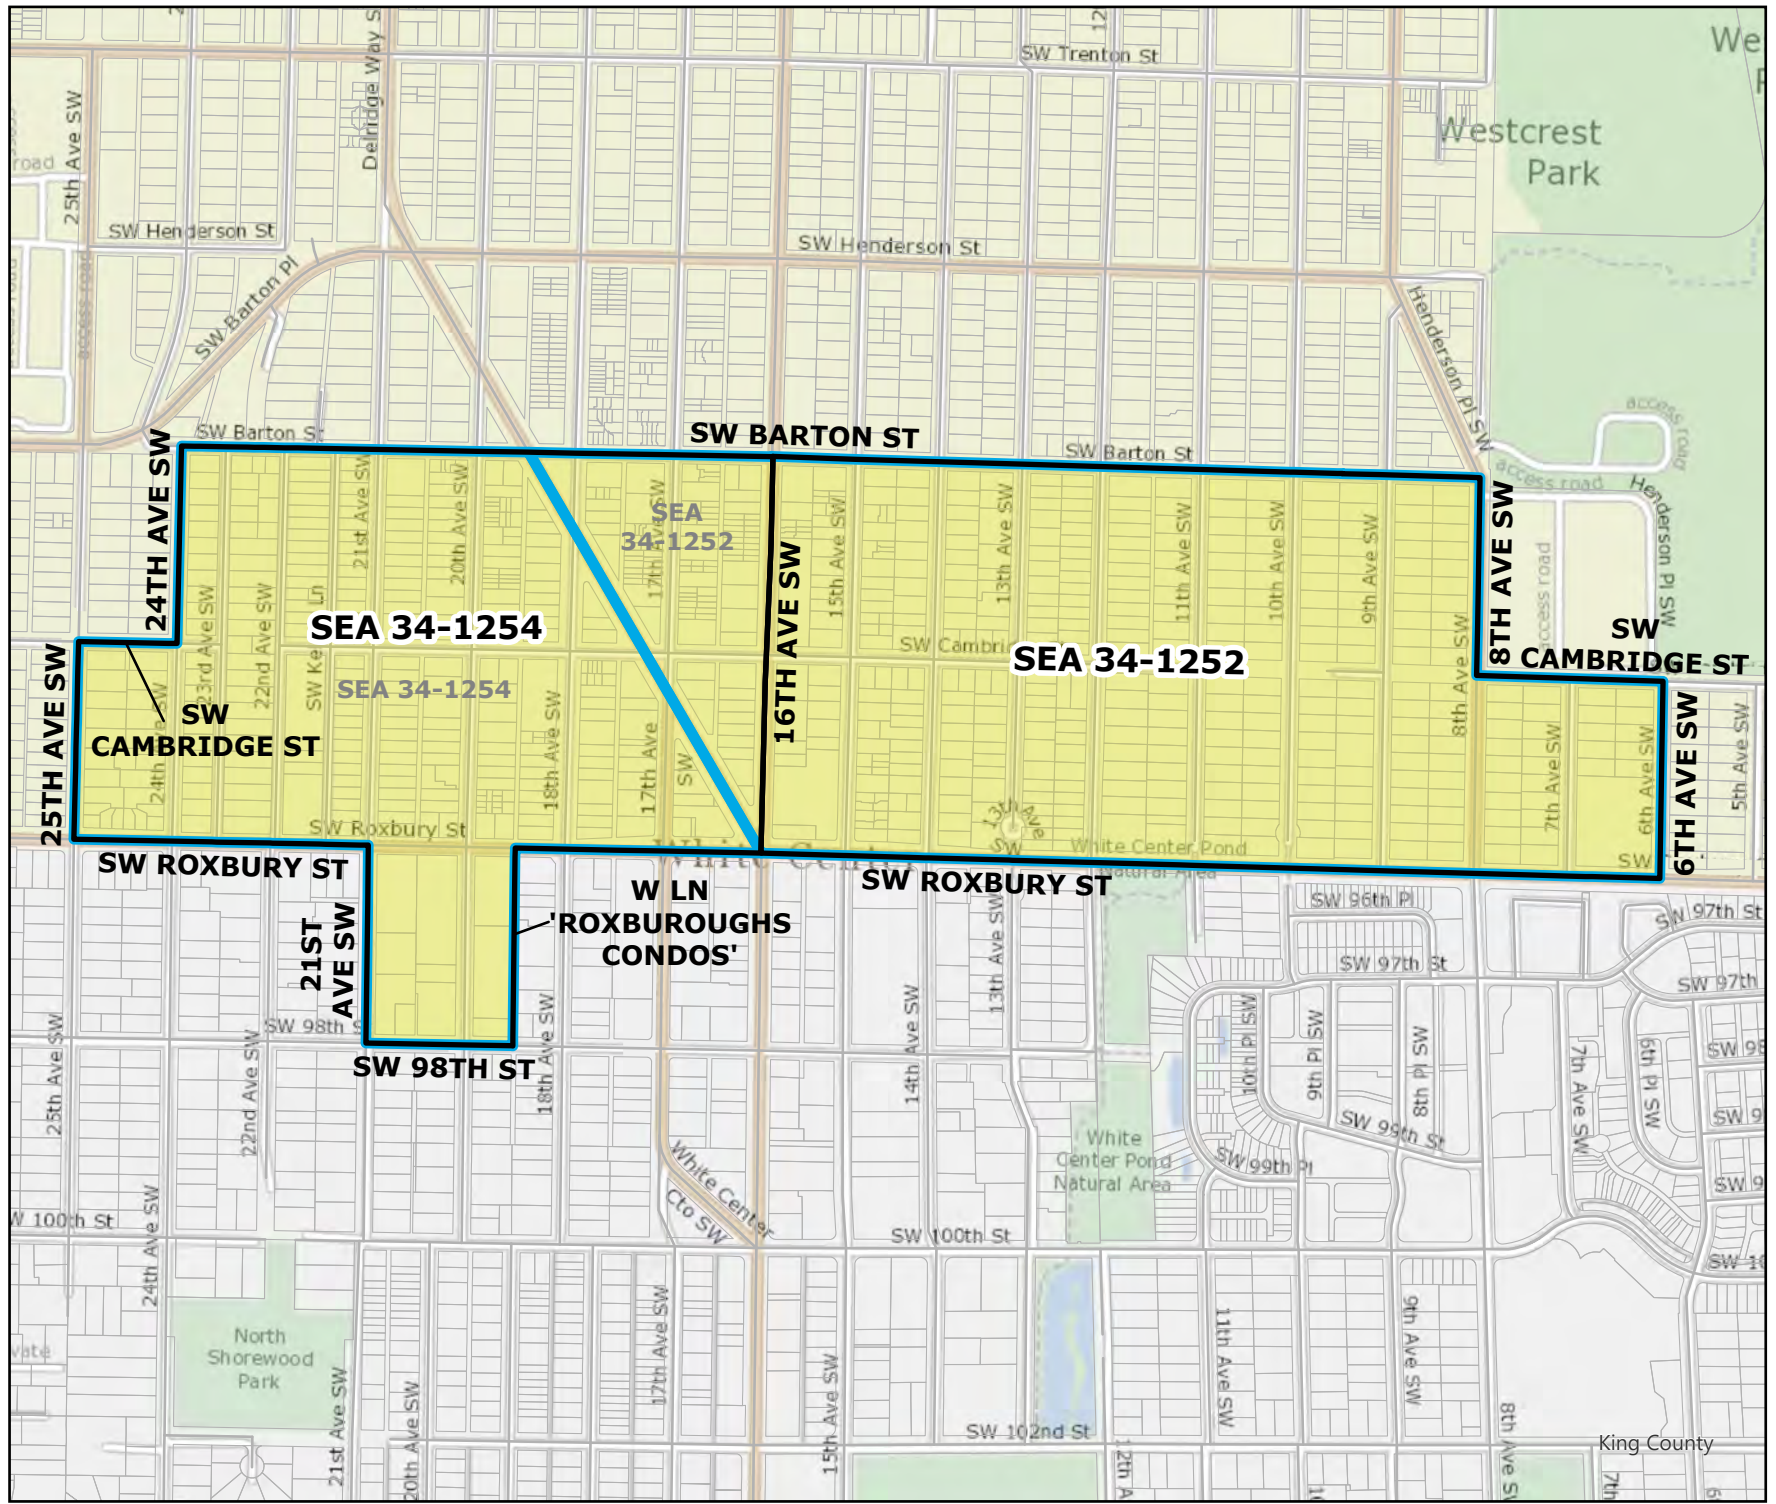

2025 Precinct Alterations

Code	Precinct Name	LG	CG	CC
3838	PARK	34	7	8
0231	BERNICE	34	7	8
Original Precinct(s)				
3838	PARK	34	7	8
0231	BERNICE	34	7	8

*: Denotes precinct(s) that have been abolished.
 Precinct map produced by King County GIS Elections in accordance with KCC 1.12.101 & RCW 29A.16.040

Legend

- Original Precinct(s)
- New Precinct(s)
- Altered Precinct(s)

2025 Precinct Alterations

Code	Precinct Name	LG	CG	CC
1252	SEA 34-1252	34	7	8
1254	SEA 34-1254	34	7	8
Original Precinct(s)				
1252	SEA 34-1252	34	7	8
1254	SEA 34-1254	34	7	8

*: Denotes precinct(s) that have been abolished.
 Precinct map produced by King County GIS Elections in accordance with KCC 1.12.101 & RCW 29A.16.040

Legend

- Original Precinct(s)
- New Precinct(s)
- Altered Precinct(s)