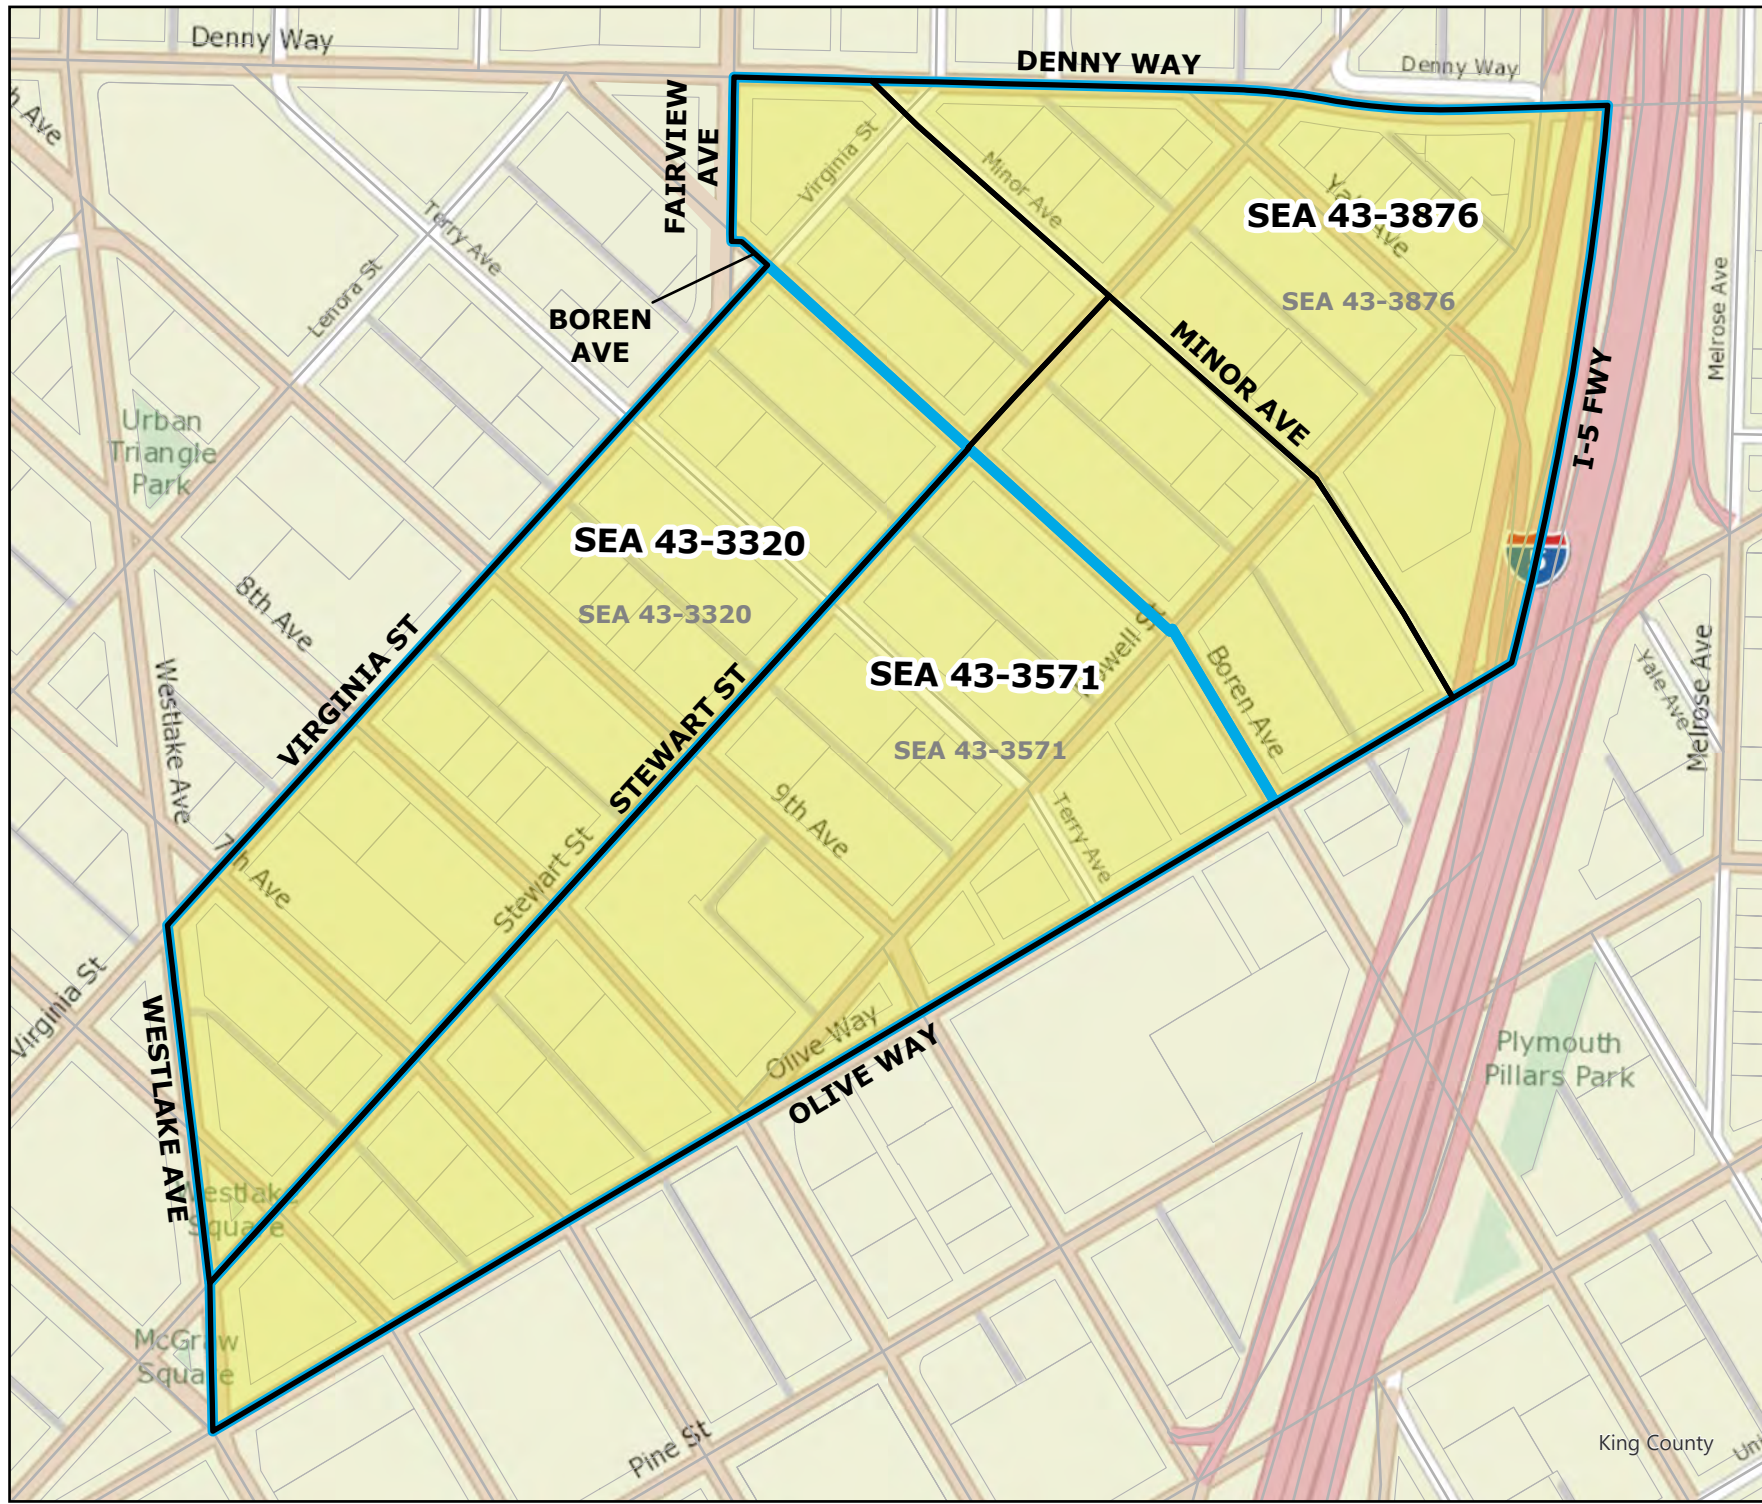

2025 Precinct Alterations

Code	Precinct Name	LG	CG	CC
3876	SEA 43-3876	43	7	8
3320	SEA 43-3320	43	7	8
3571	SEA 43-3571	43	7	8

Original Precinct(s)				
3876	SEA 43-3876	43	7	8
3320	SEA 43-3320	43	7	8
3571	SEA 43-3571	43	7	8

*: Denotes precinct(s) that have been abolished.
Precinct map produced by King County GIS Elections in accordance with KCC 1.12.101 & RCW 29A.16.040

Legend

- Original Precinct(s)
- New Precinct(s)
- Altered Precinct(s)