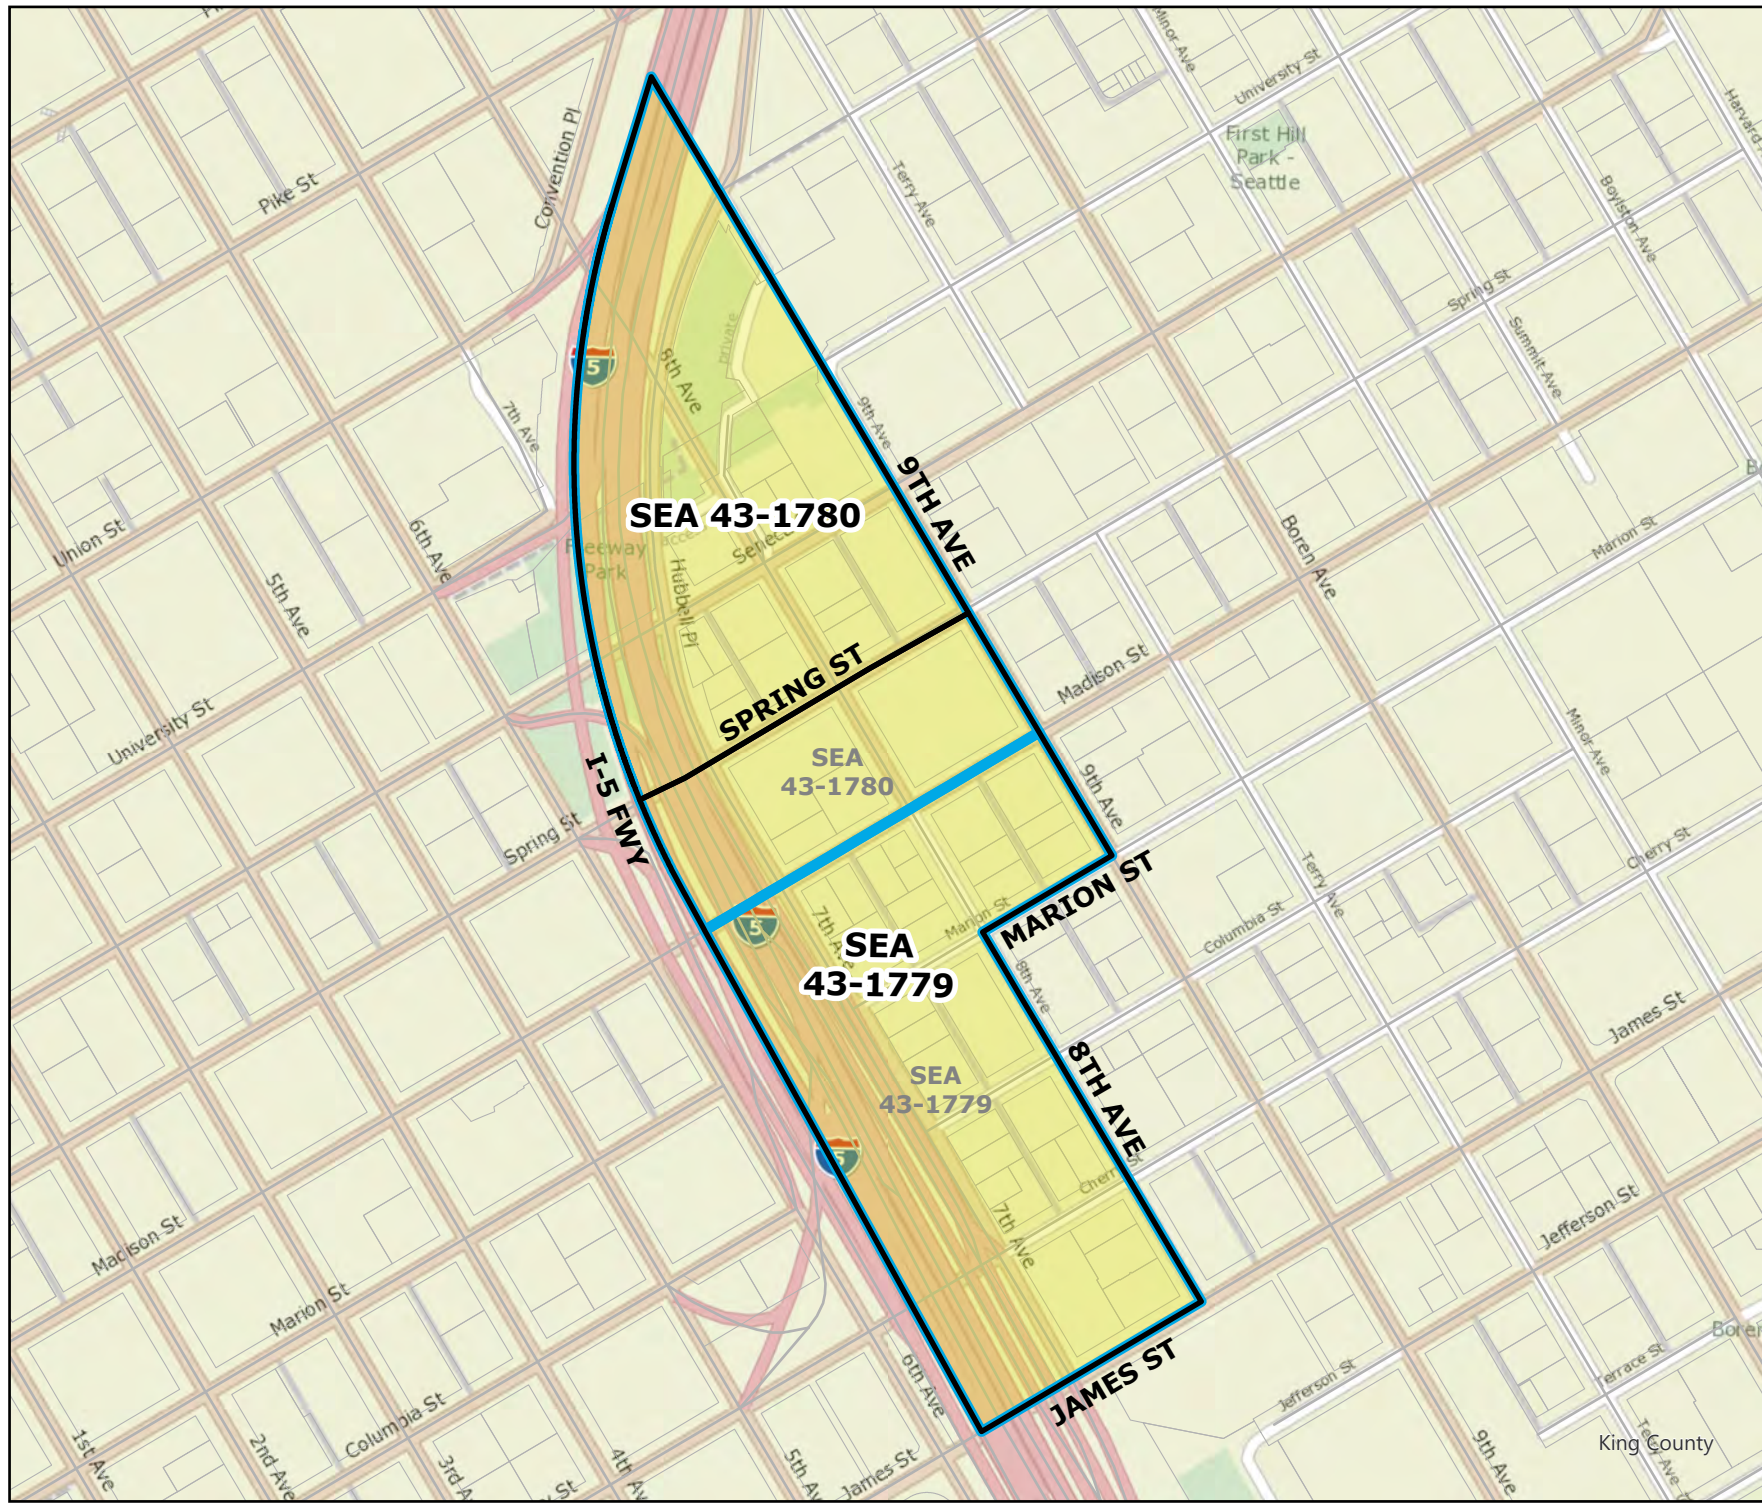

2025 Precinct Alterations

Code	Precinct Name	LG	CG	CC
1780	SEA 43-1780	43	7	8
1779	SEA 43-1779	43	7	8
Original Precinct(s)				
1780	SEA 43-1780	43	7	8
1779	SEA 43-1779	43	7	8

*: Denotes precinct(s) that have been abolished.
Precinct map produced by King County GIS Elections in accordance with KCC 1.12.101 & RCW 29A.16.040

Legend

- Original Precinct(s)
- New Precinct(s)
- Altered Precinct(s)