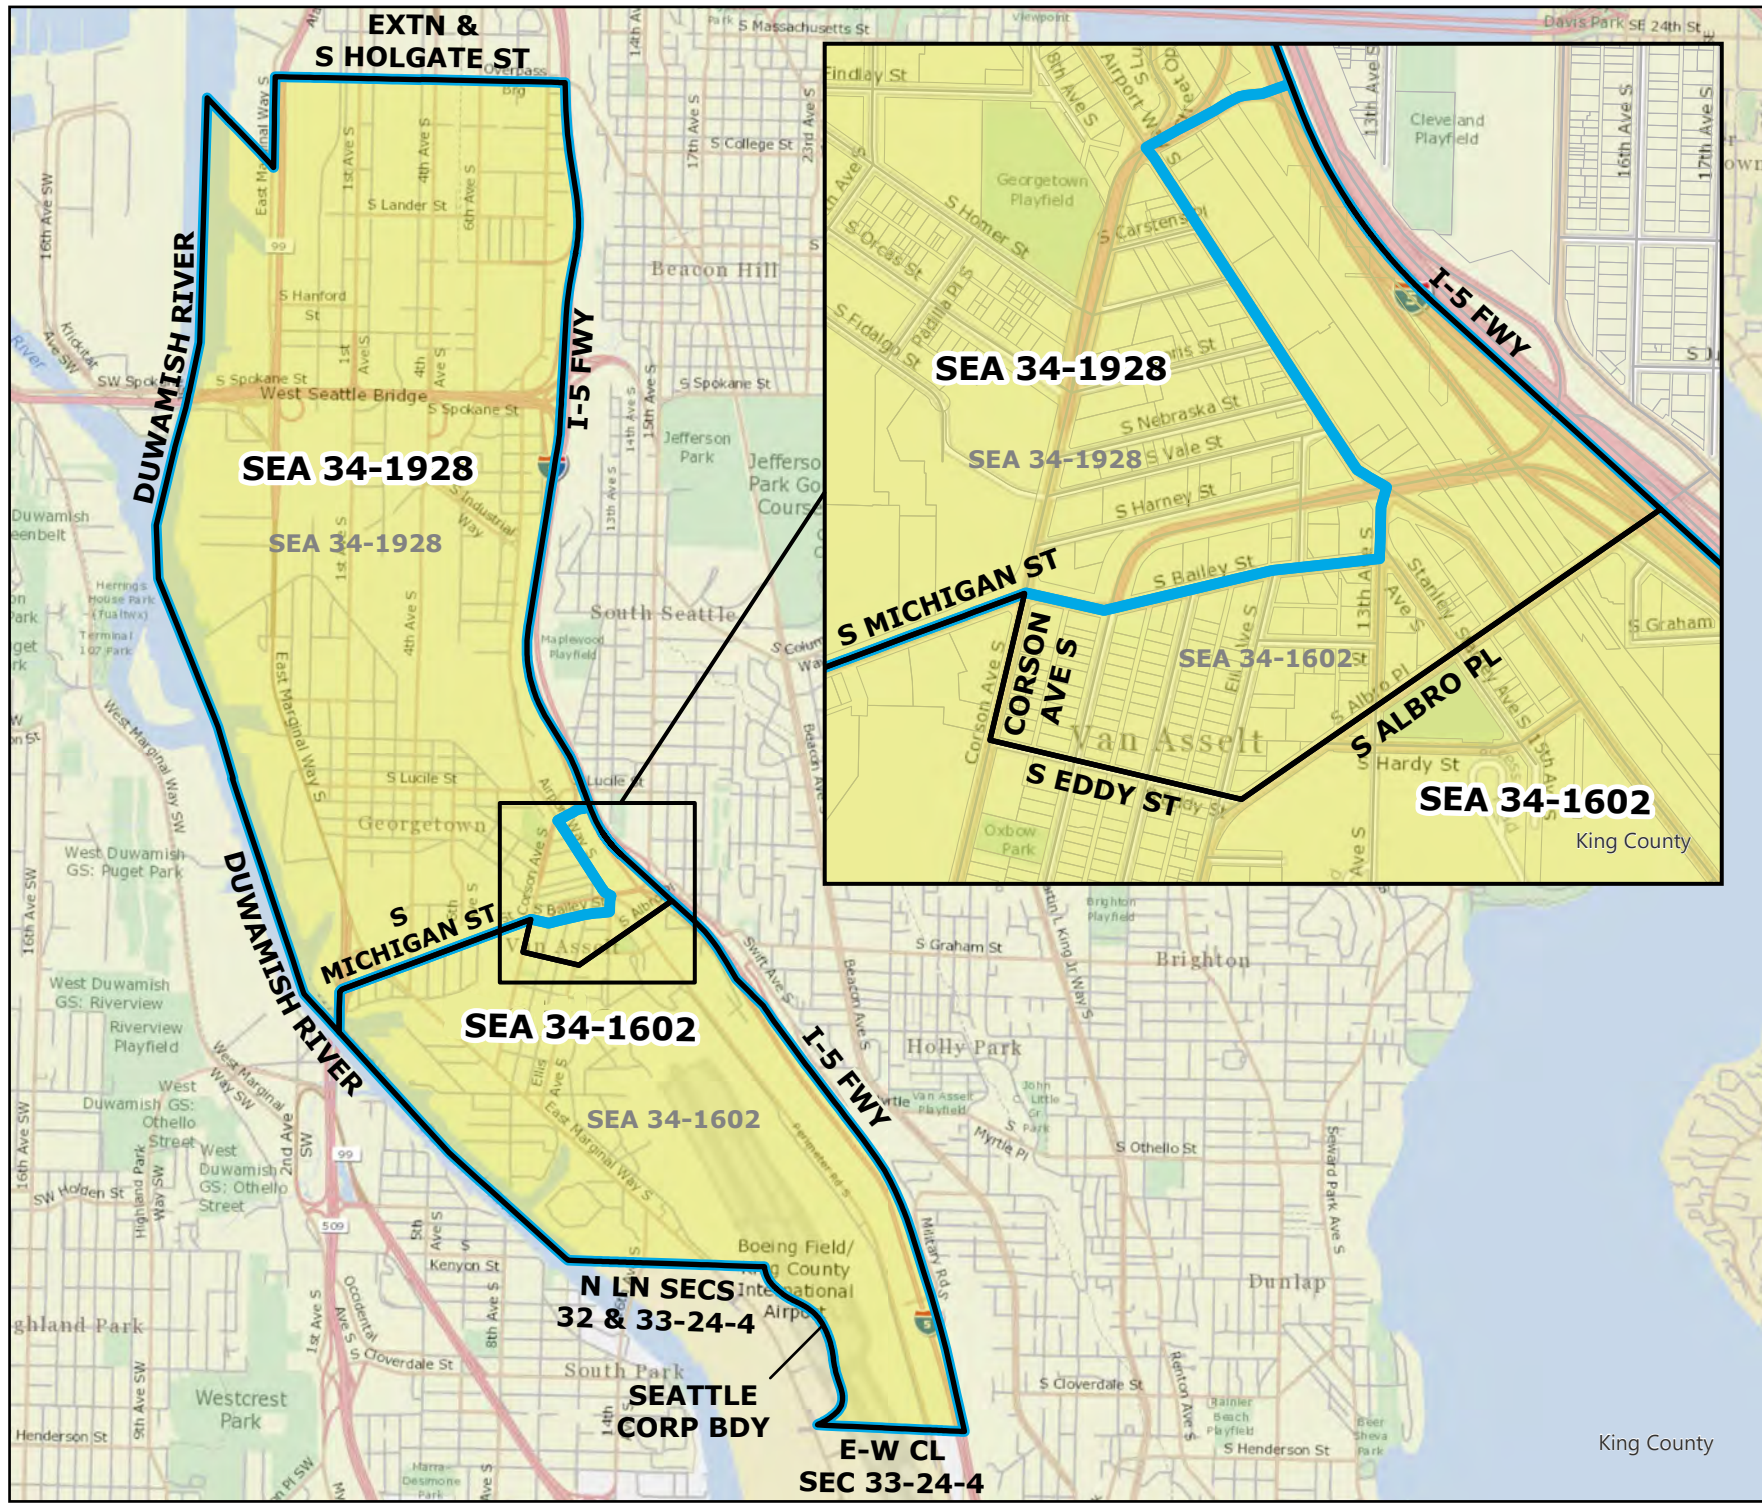

2025 Precinct Alterations

Code	Precinct Name	LG	CG	CC
1602	SEA 34-1602	34	7	8
1928	SEA 34-1928	34	7	8
Original Precinct(s)				
1602	SEA 34-1602	34	7	8
1928	SEA 34-1928	34	7	8

*: Denotes precinct(s) that have been abolished.
Precinct map produced by King County GIS Elections in accordance with KCC 1.12.101 & RCW 29A.16.040

Legend

- Original Precinct(s)
- New Precinct(s)
- Altered Precinct(s)