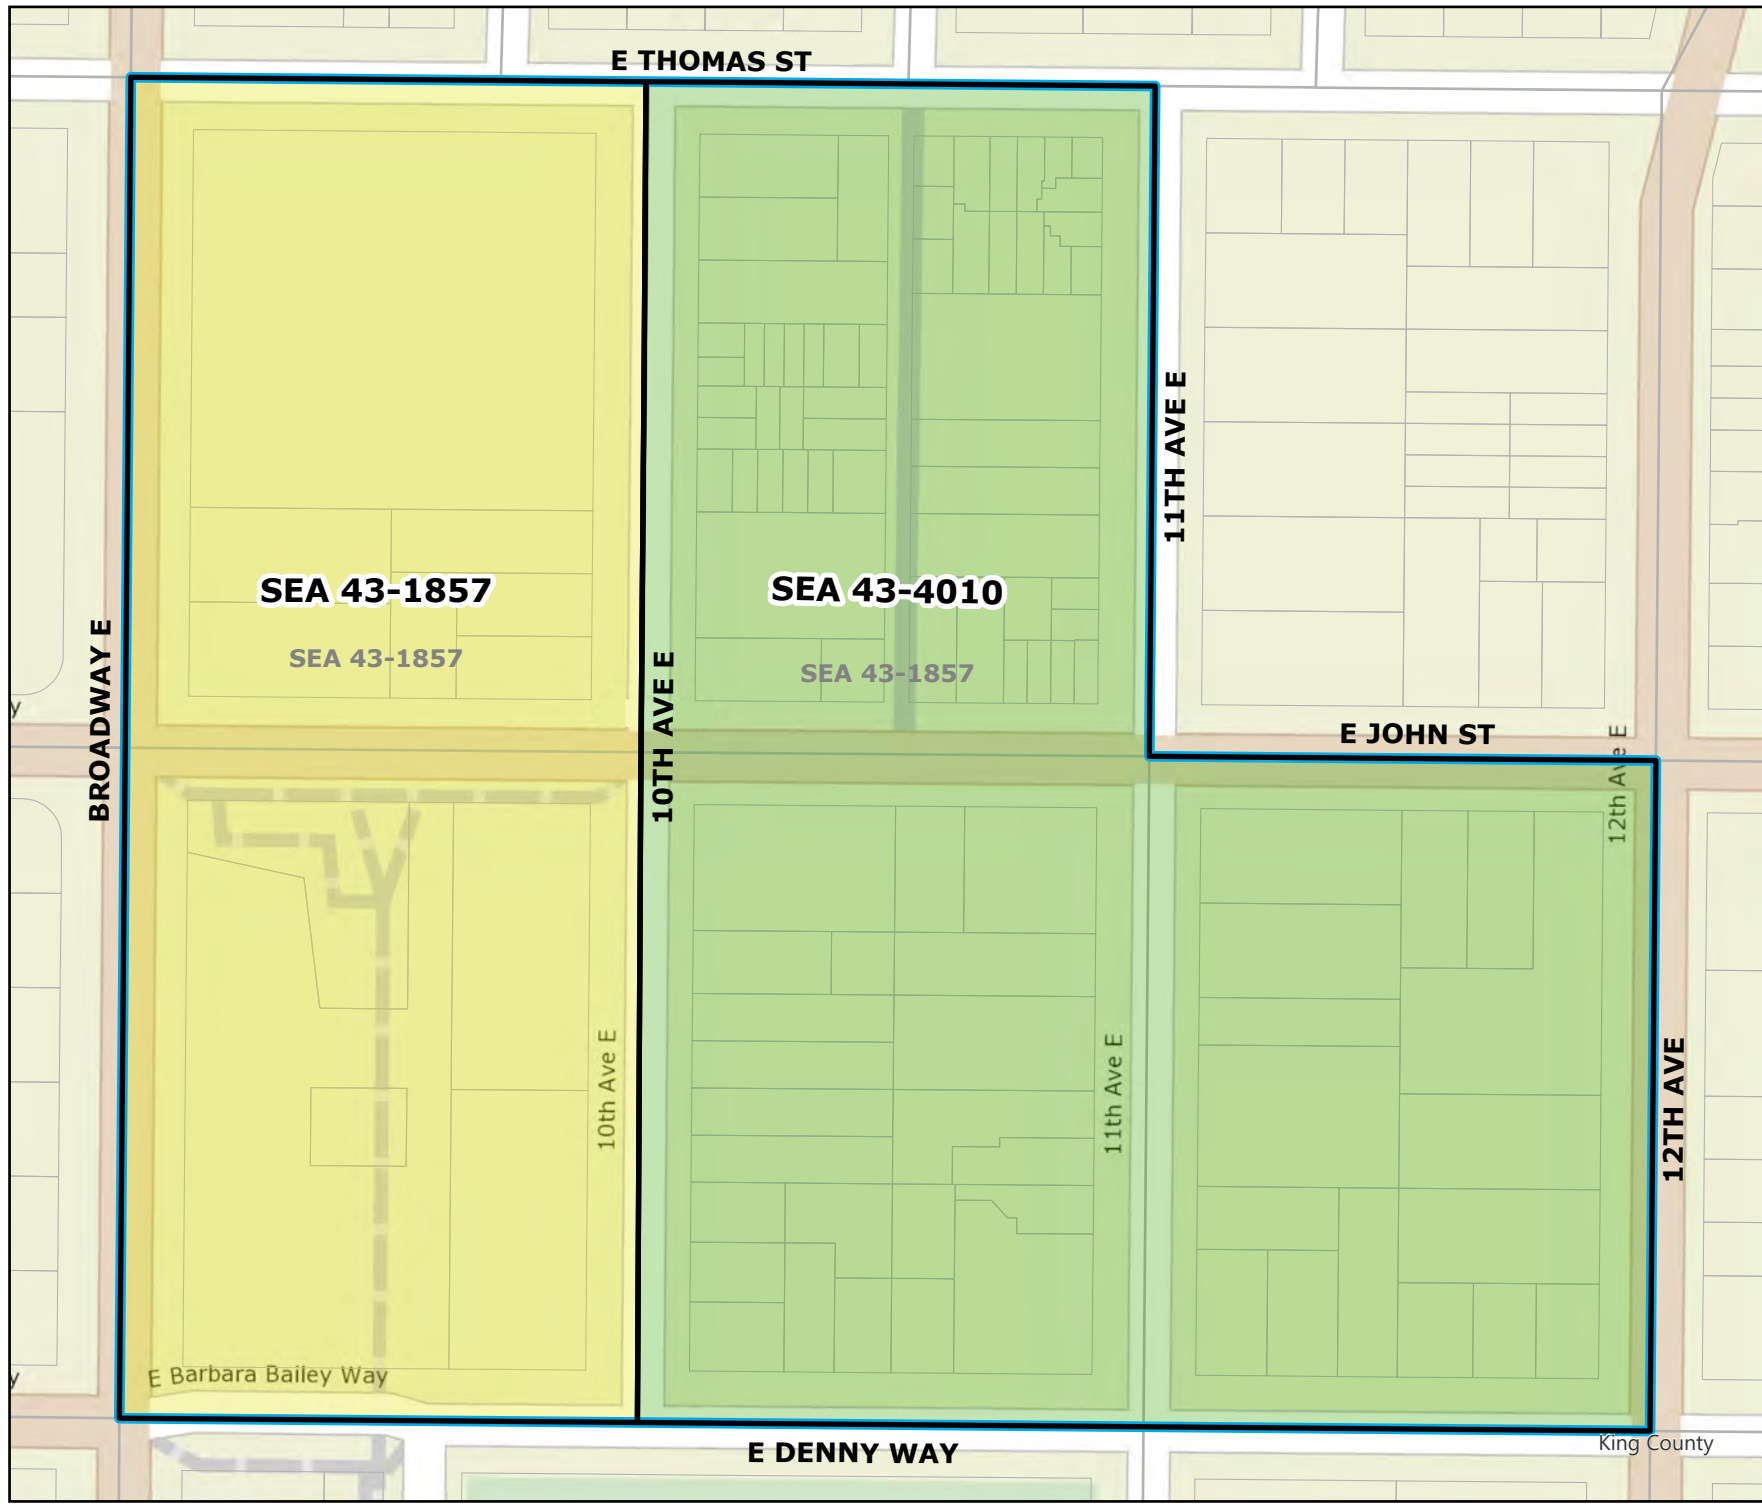

2025 Precinct Alterations

Code	Precinct Name	LG	CG	CC
4010	SEA 43-4010	43	7	8
1857	SEA 43-1857	43	7	8

Original Precinct(s)				
1857	SEA 43-1857	43	7	8

*: Denotes precinct(s) that have been abolished.
Precinct map produced by King County GIS Elections in accordance with KCC 1.12.101 & RCW 29A.16.040

Legend

- Original Precinct(s)
- New Precinct(s)
- Altered Precinct(s)