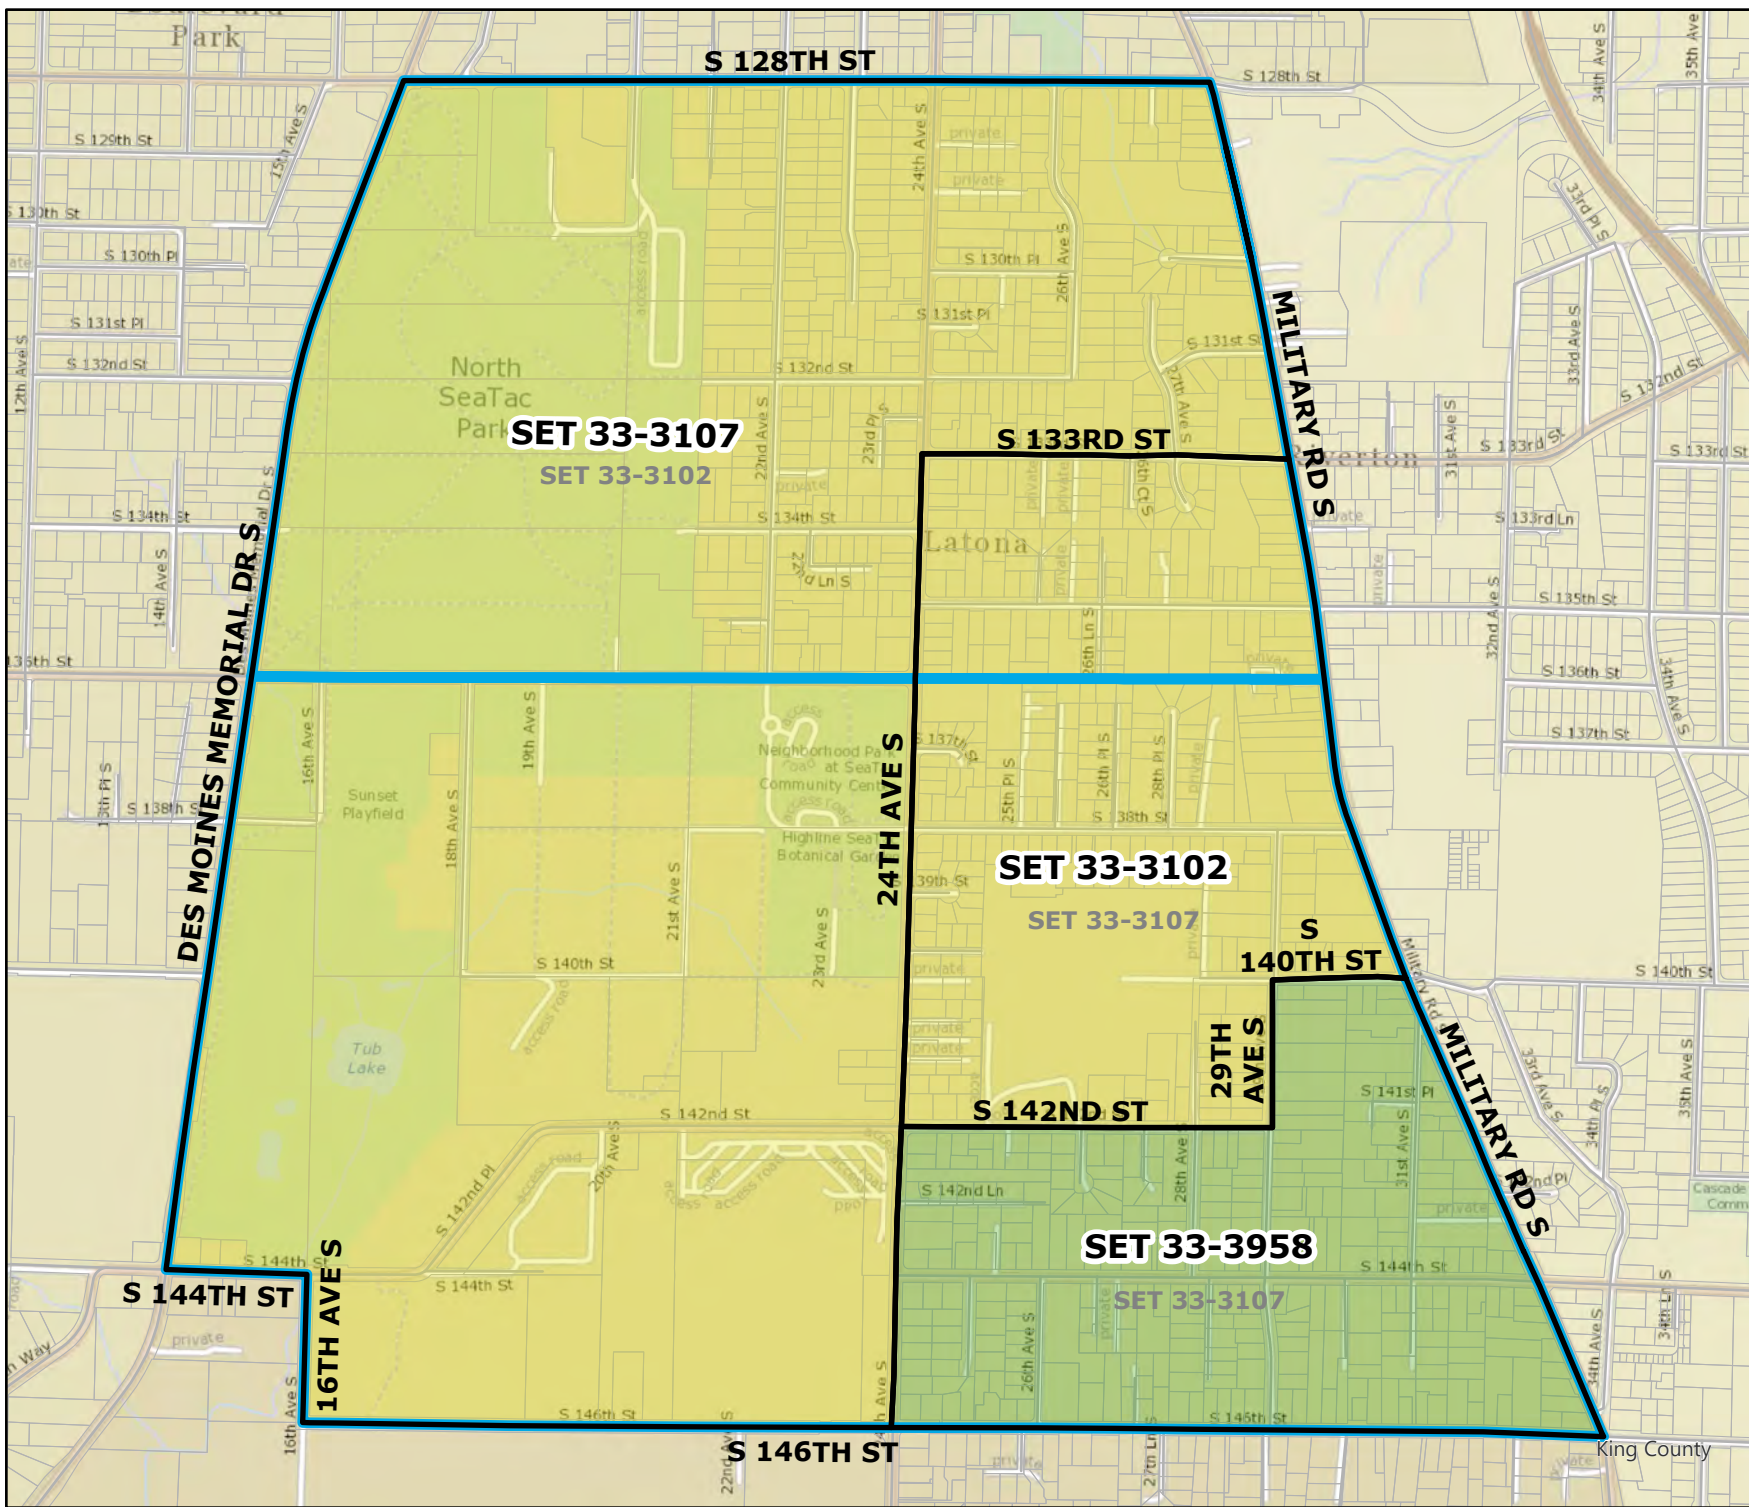

# 2024 Precinct Alterations

Code	Precinct Name	LG	CG	CC
3958	SET 33-3958	33	9	5
3102	SET 33-3102	33	9	5
3107	SET 33-3107	33	9	5

Original Precinct(s)				
3102	SET 33-3102	33	9	5
3107	SET 33-3107	33	9	5

\*: Denotes precinct(s) that have been abolished.  
 Precinct map produced by King County GIS Elections in accordance with KCC 1.12.101 & RCW 29A.16.040

**Legend**

- Original Precinct(s)
- New Precinct(s)
- Altered Precinct(s)