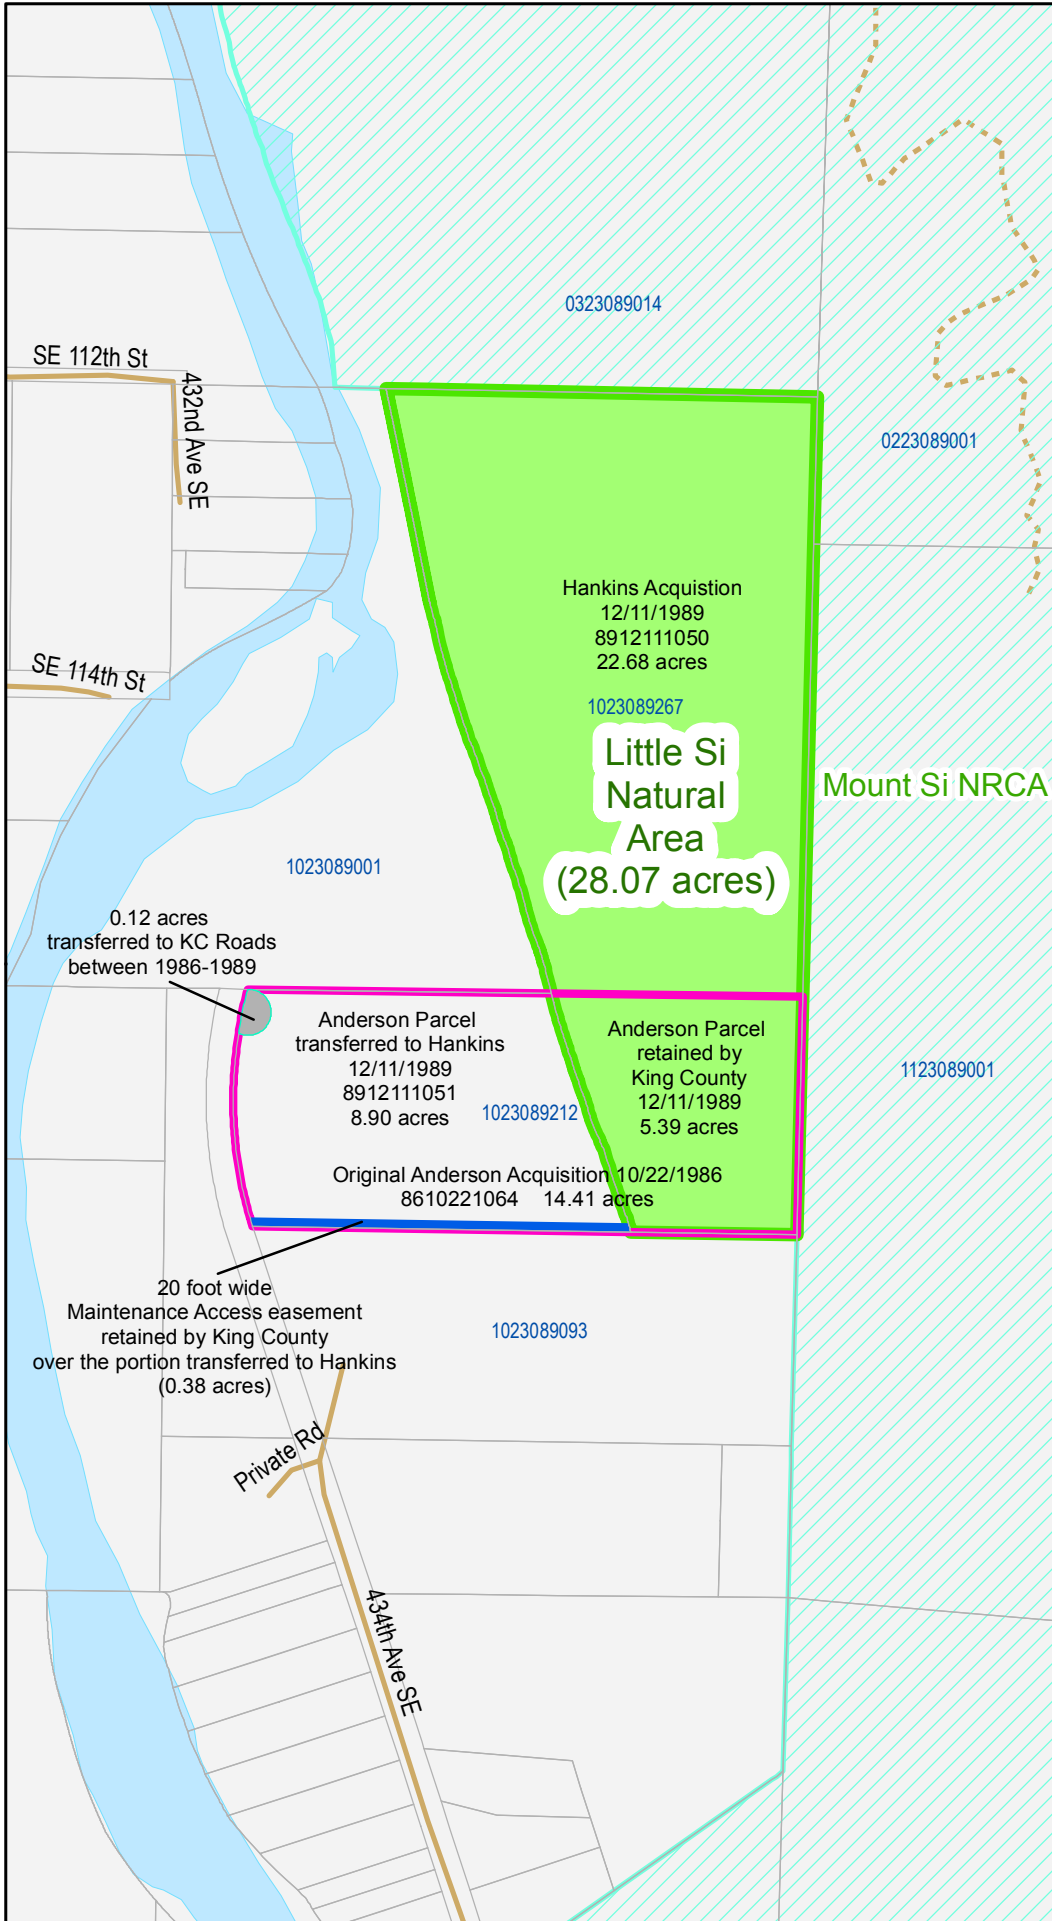

Little Si Natural Area

Legend

- Little Si Natural Area
- Mount Si NRCA
- Original Anderson Parcel
- Transferred to Roads
- 20 foot access easement
- Parcels
- Roads
- Trails

King County

Department of Natural Resources and Parks
Parks Division

November 7, 2013