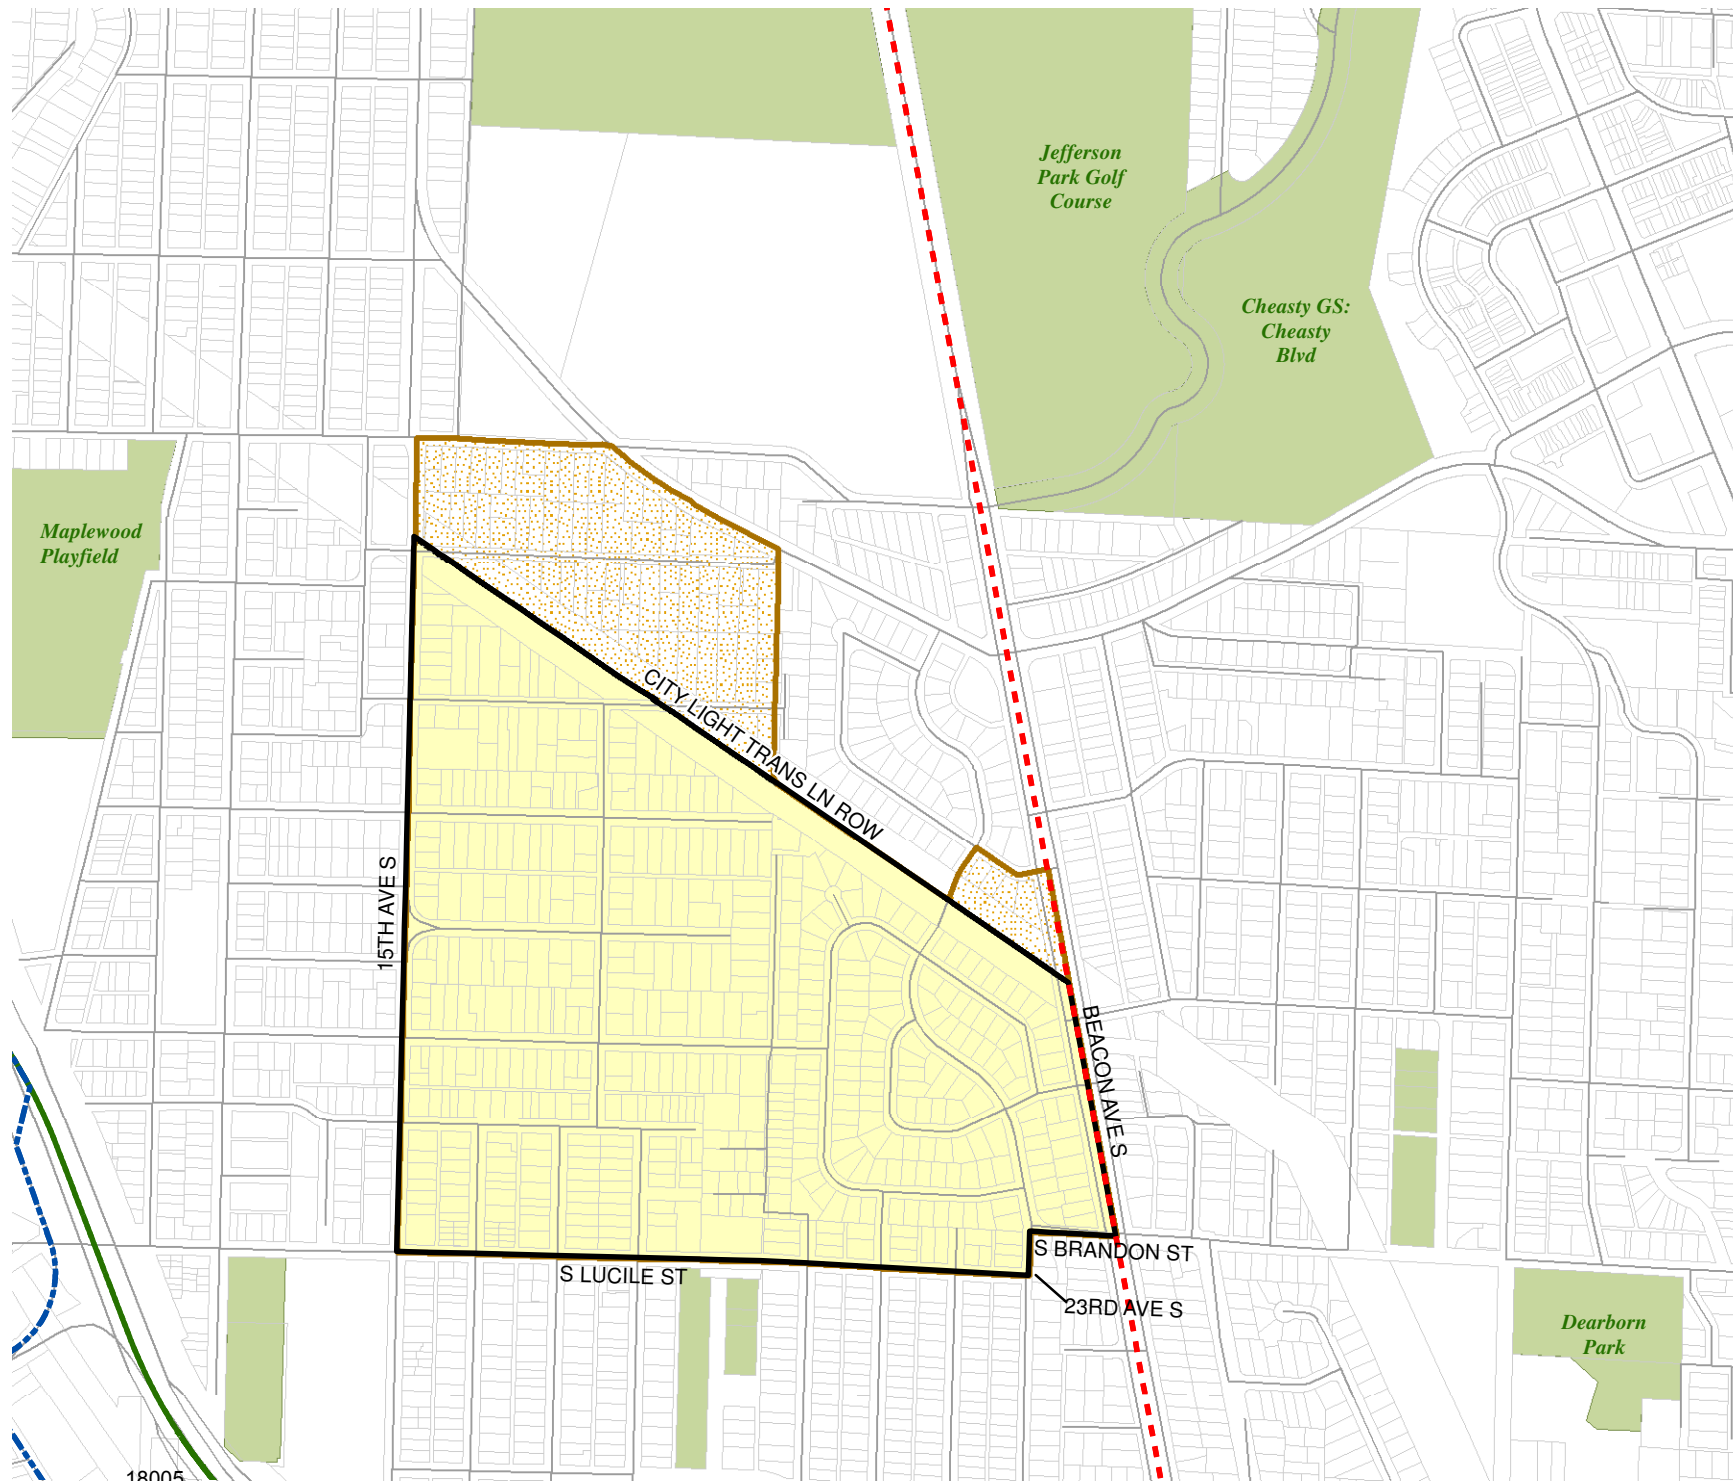

2015 Precinct Alterations

Code	Precinct Name	LG	CG	CC
1597	SEA 11-1597	11	9	2
1597	SEA 11-1597	11	9	2

Legend

-  Legislative District Boundaries
-  Congressional District Boundaries
-  Council District Boundaries
-  New Precinct
-  Old Precinct(s)

Census Tract: Tract 010300	S-T-R: 21-24-04
--------------------------------------	---------------------------

18005

2015 Precinct Alterations

Code	Precinct Name	LG	CG	CC
1947	SEA 11-1947	11	9	2
1597	SEA 11-1597	11	9	2
1947	SEA 11-1947	11	9	2

Legend

-  Legislative District Boundaries
-  Congressional District Boundaries
-  Council District Boundaries
-  New Precinct
-  Old Precinct(s)

Census Tract: Tract 010001	S-T-R: 16-24-04
--------------------------------------	---------------------------