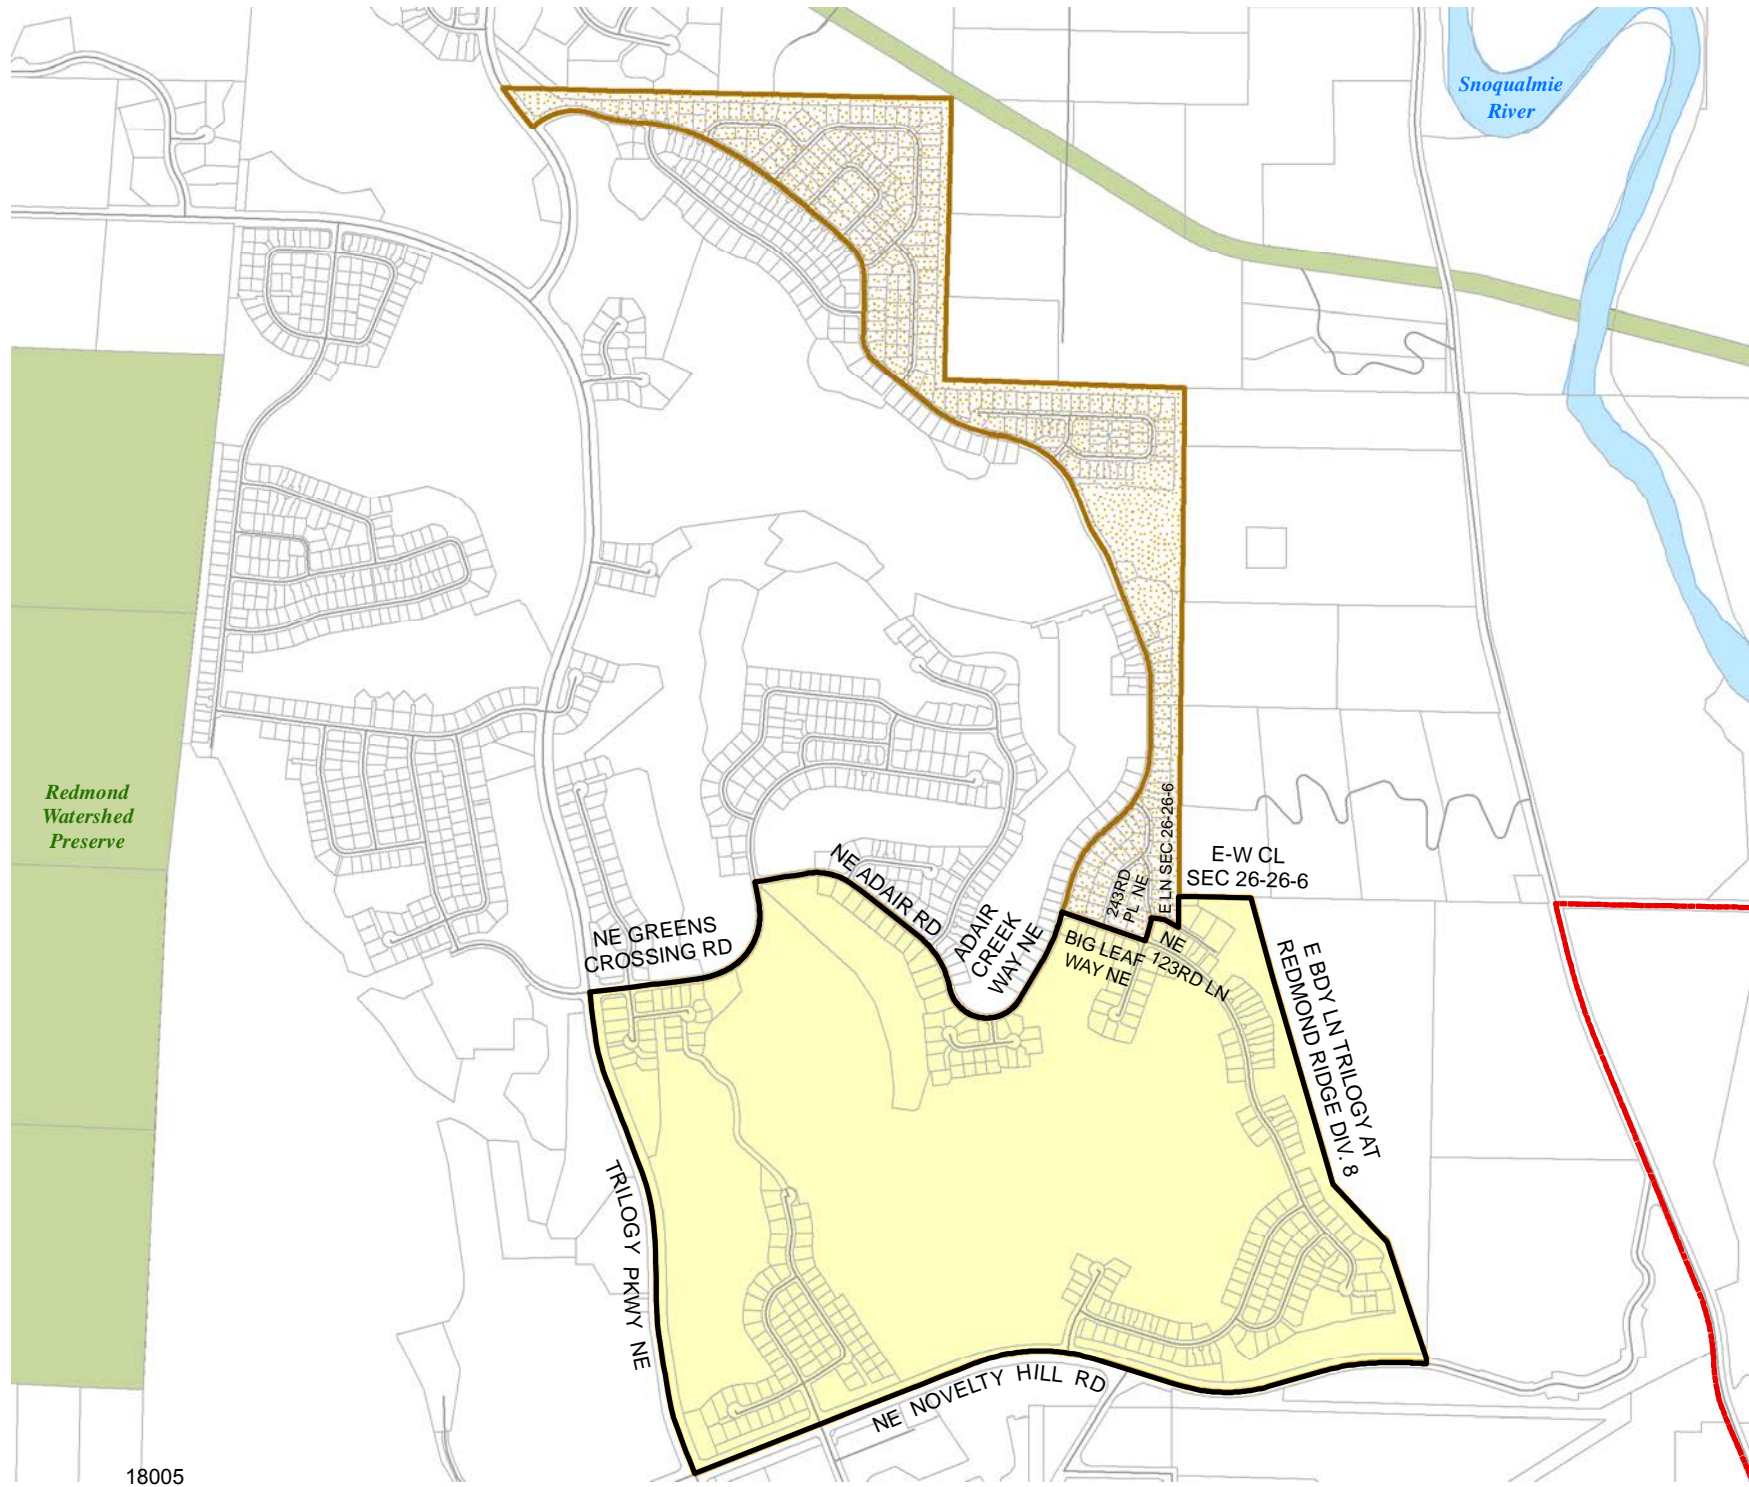

2015 Precinct Alterations

Code	Precinct Name	LG	CG	CC
3562	ADAIR	45	1	3
3562	ADAIR	45	1	3

Legend

- Legislative District Boundaries
- Congressional District Boundaries
- Council District Boundaries
- New Precinct
- Old Precinct(s)

Census Tract: Tract 032327	S-T-R: 22-26-06