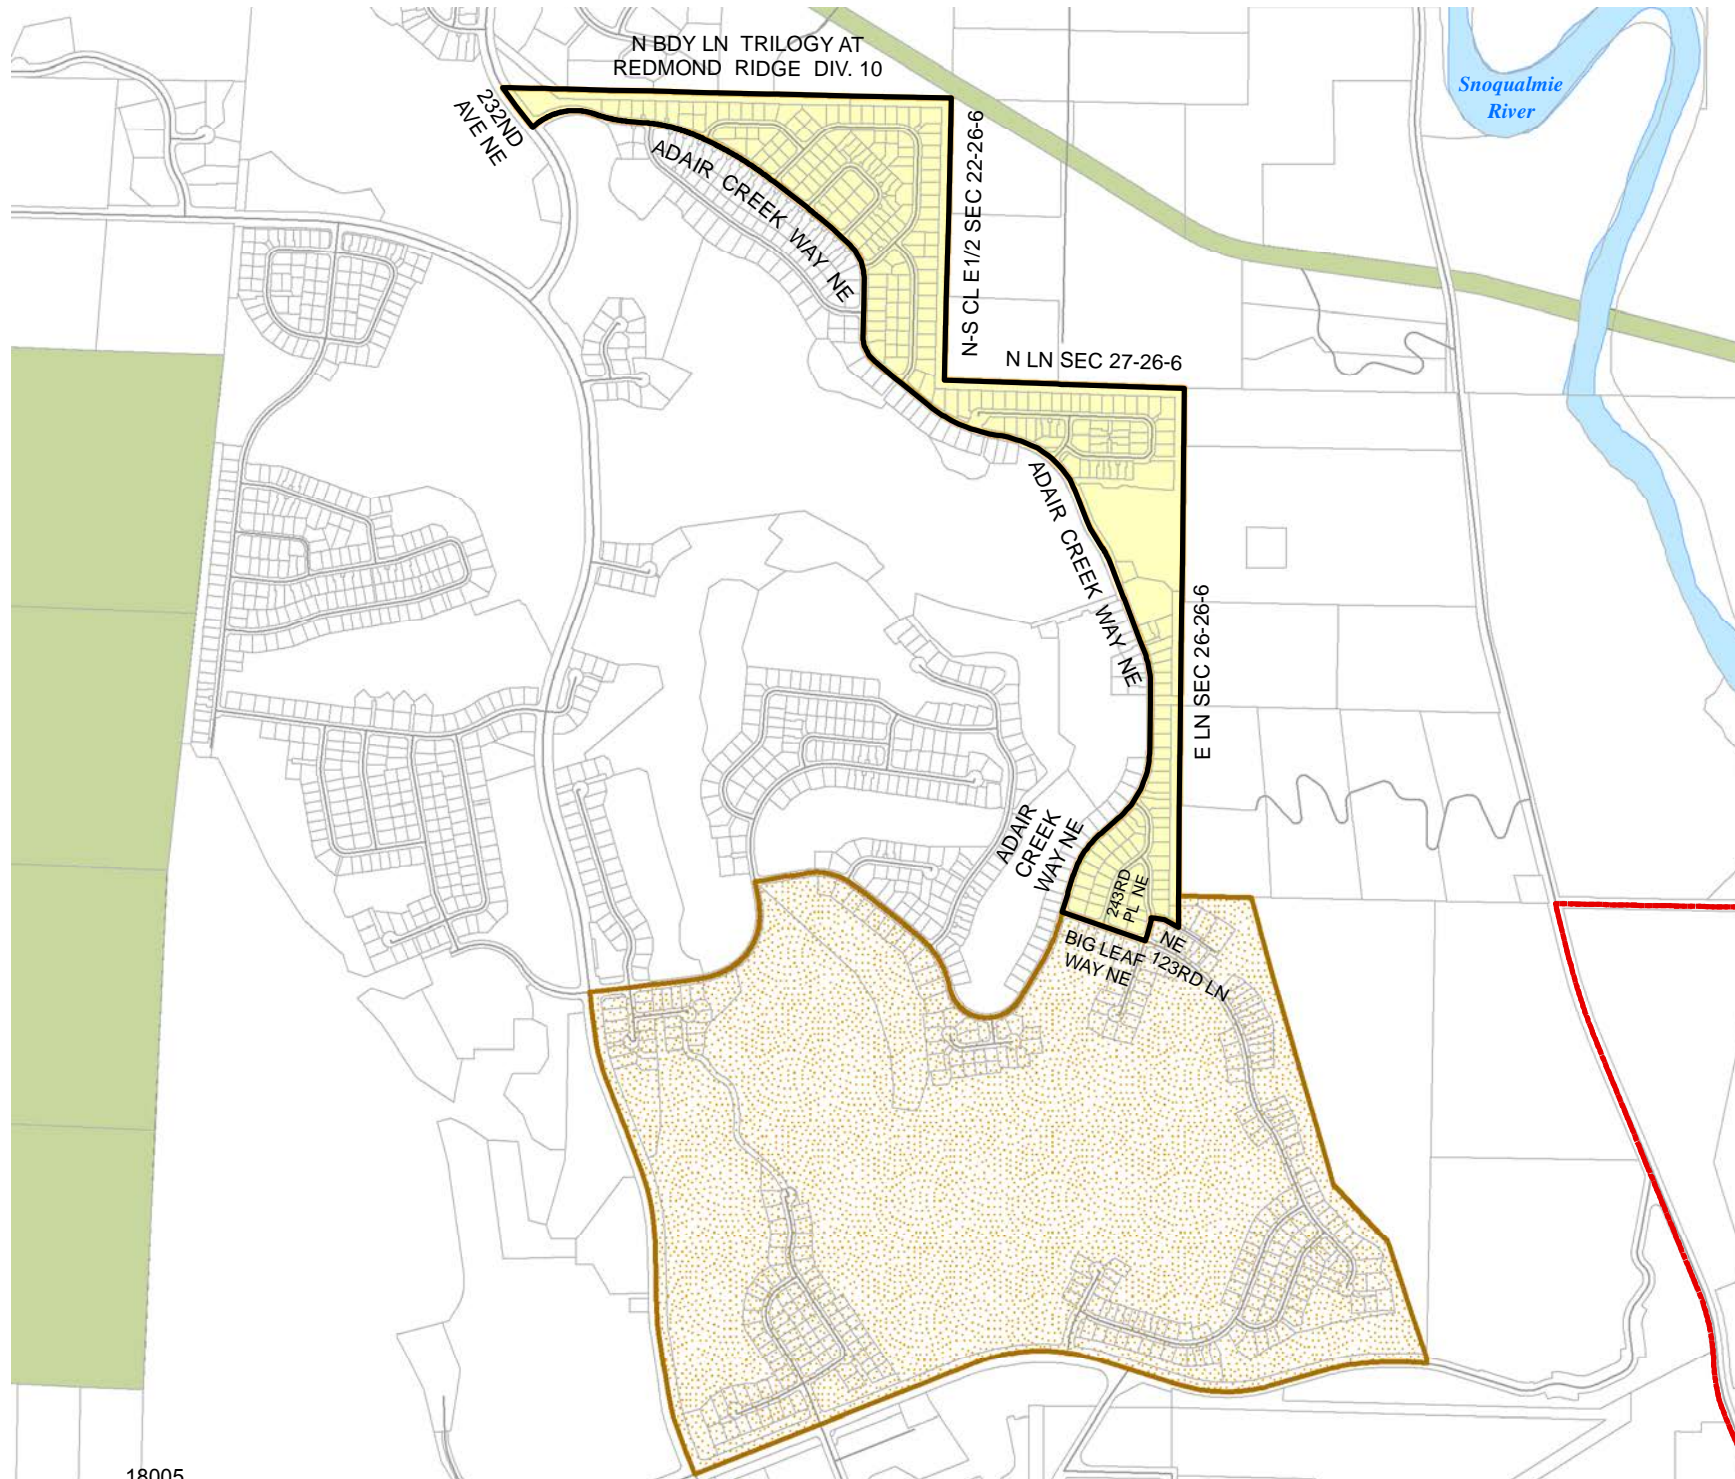

Census Tract: Tract 032327	S-T-R: 22-26-06
--------------------------------------	---------------------------

2015 Precinct Alterations

Code	Precinct Name	LG	CG	CC
3707	BIG LEAF	45	1	3
3562	ADAIR	45	1	3

Legend

-  Legislative District Boundaries
-  Congressional District Boundaries
-  Council District Boundaries
-  New Precinct
-  Old Precinct(s)

Census Tract: Tract 032327	S-T-R: 22-26-06
--------------------------------------	---------------------------

Legend

-  Legislative District Boundaries
-  Congressional District Boundaries
-  Council District Boundaries
-  New Precinct
-  Old Precinct(s)

Census Tract: Tract 032602	S-T-R: 35-24-07
--------------------------------------	---------------------------

Census Tract: Tract 032602	S-T-R: 35-24-07
--------------------------------------	---------------------------