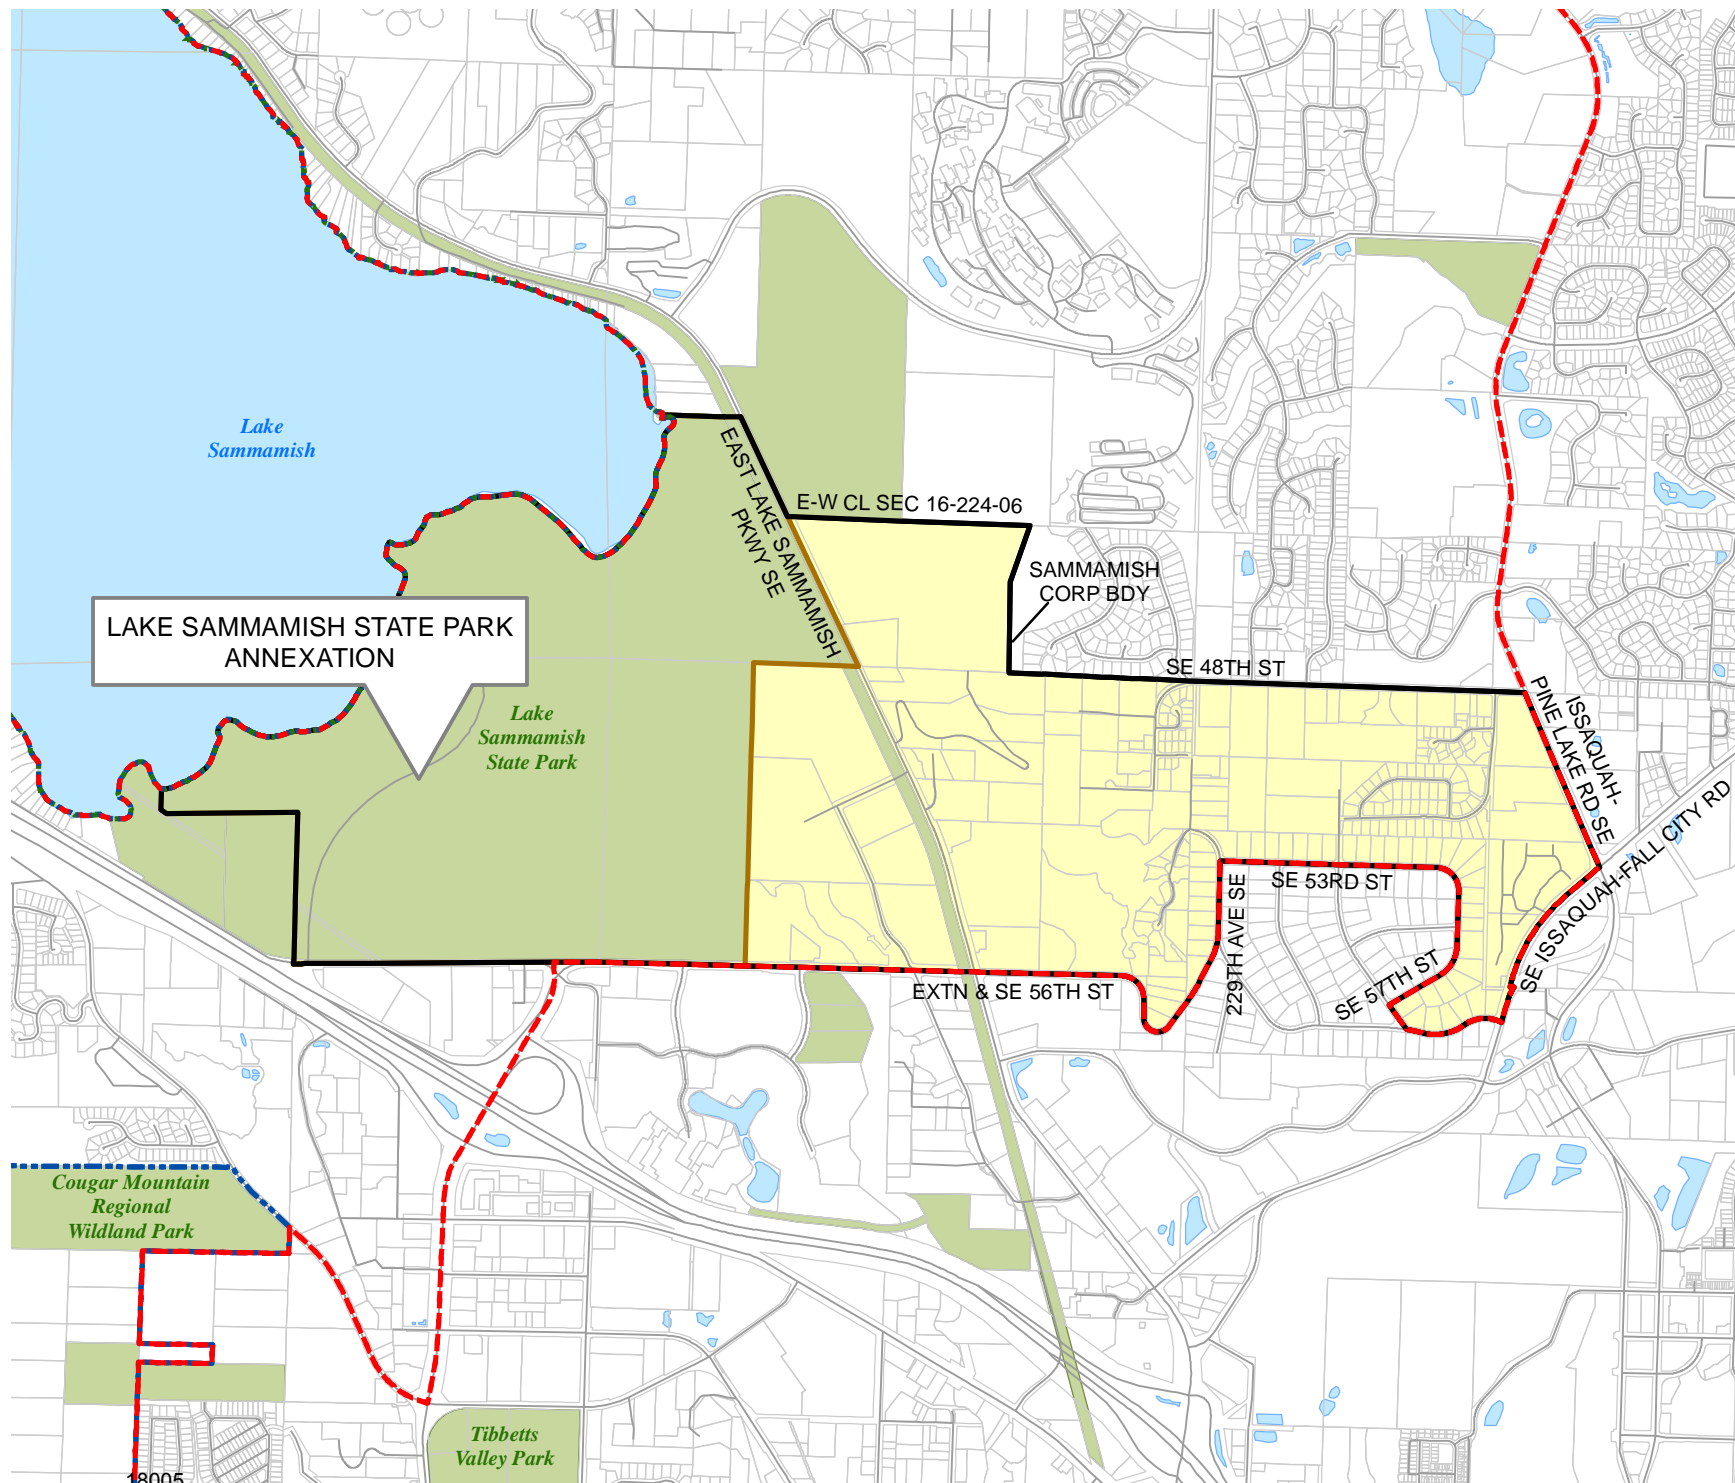

2015 Precinct Alterations

Code	Precinct Name	LG	CG	CC
2602	ISS 41-2602	41	8	3
0882	OVERDALE*	41	8	3

Legend

- Legislative District Boundaries
- Congressional District Boundaries
- Council District Boundaries
- New Precinct
- Old Precinct(s)

Census Tract: Tract 032208	S-T-R: 21-24-06