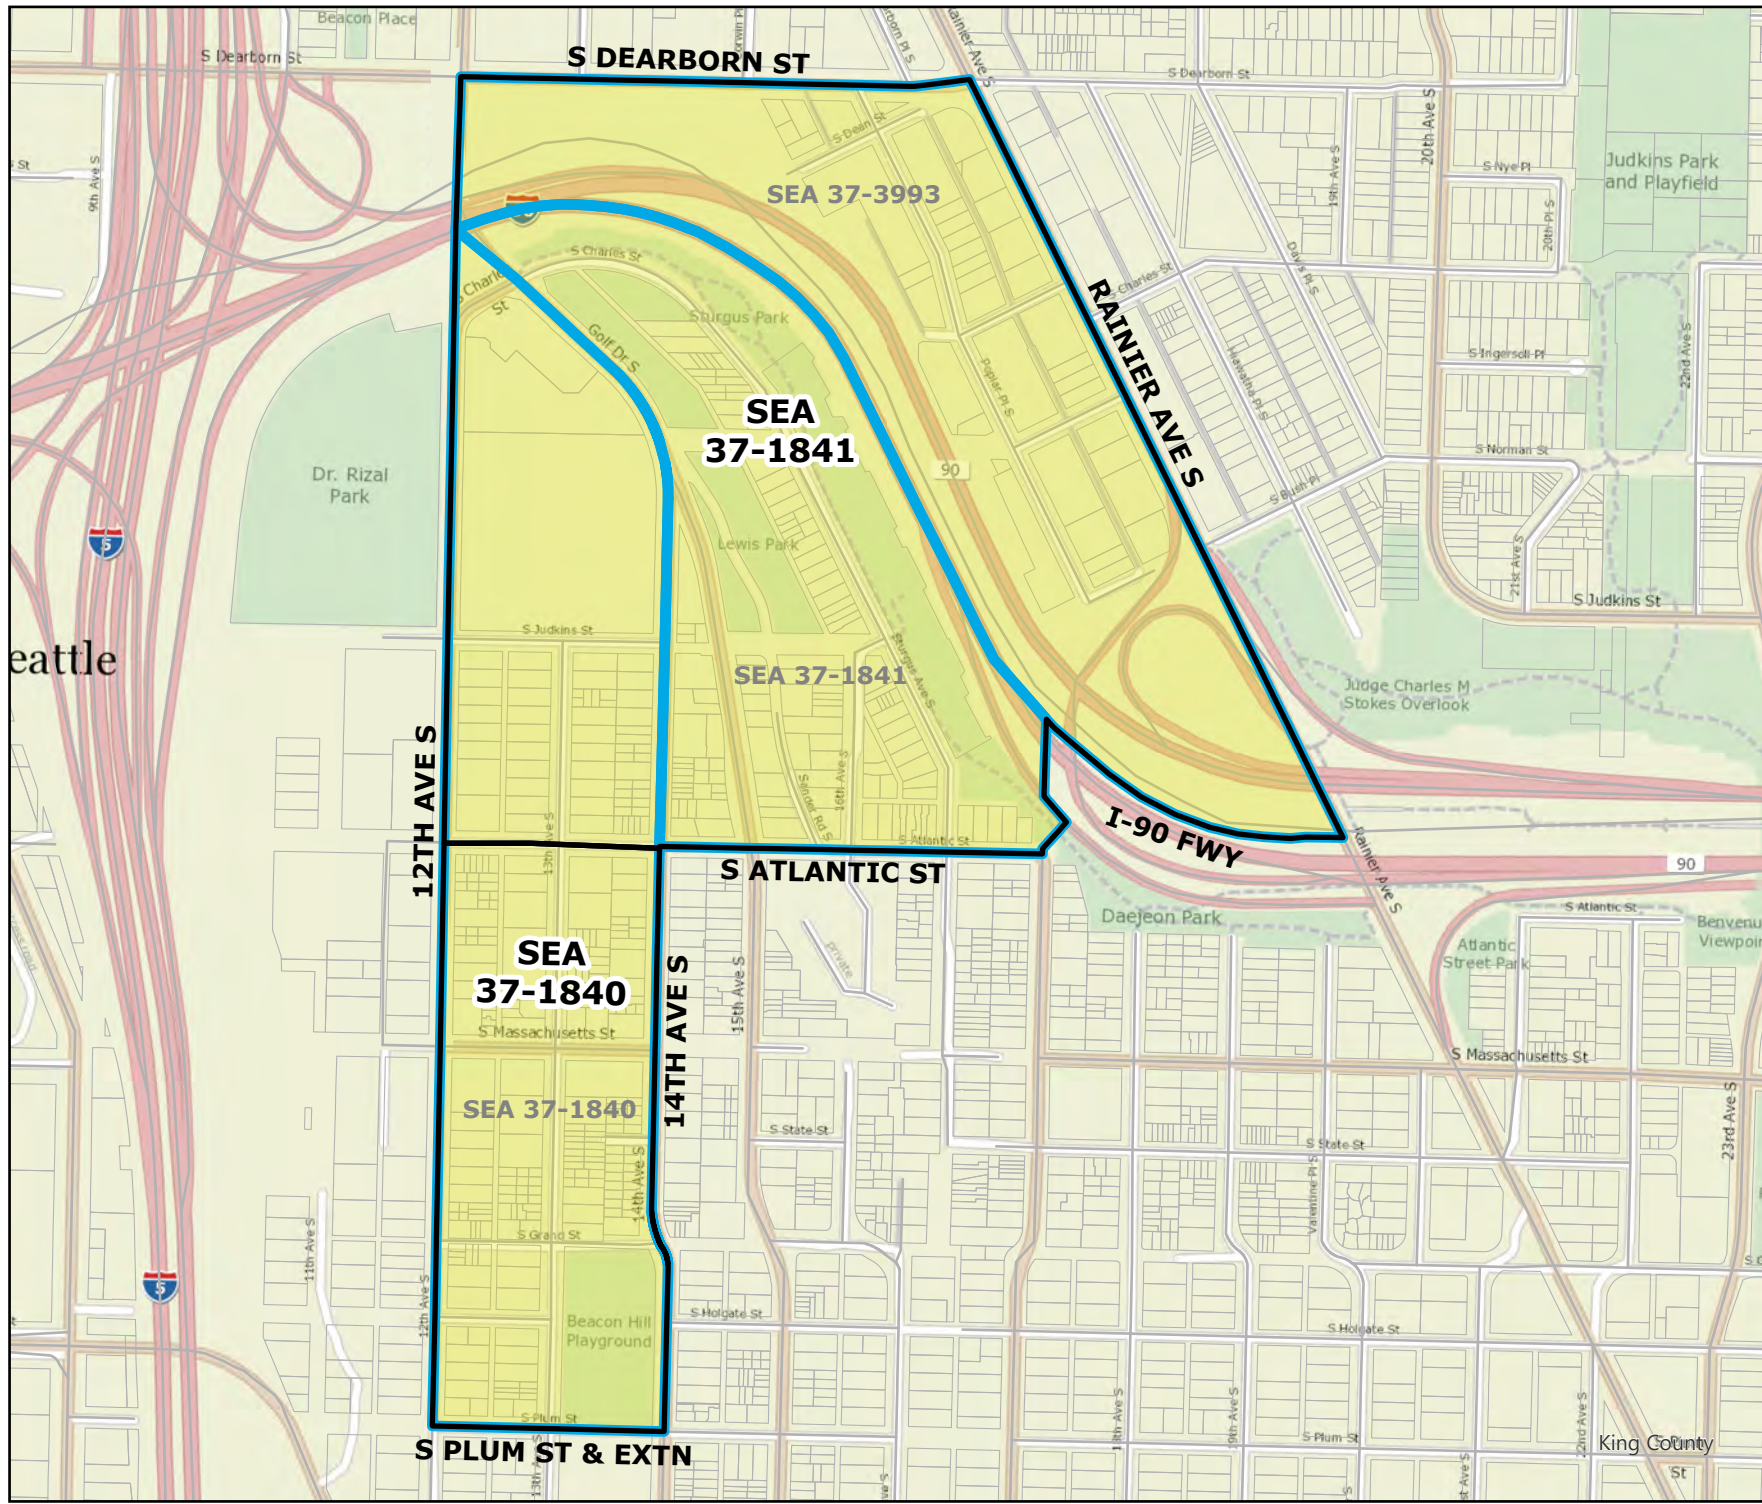

2025 Precinct Alterations

Code	Precinct Name	LG	CG	CC
3998	SEA 37-3998	37	9	2
1651	SEA 37-1651	37	9	2

Original Precinct(s)				
1651	SEA 37-1651	37	9	2

*: Denotes precinct(s) that have been abolished.
 Precinct map produced by King County GIS Elections in accordance with KCC 1.12.101 & RCW 29A.16.040

Legend

- Original Precinct(s)
- New Precinct(s)
- Altered Precinct(s)

2025 Precinct Alterations

Code	Precinct Name	LG	CG	CC
1841	SEA 37-1841	37	9	2
1840	SEA 37-1840	37	9	2
Original Precinct(s)				
1841	SEA 37-1841	37	9	2
1840	SEA 37-1840	37	9	2
3993	SEA 37-3993 *	37	9	2