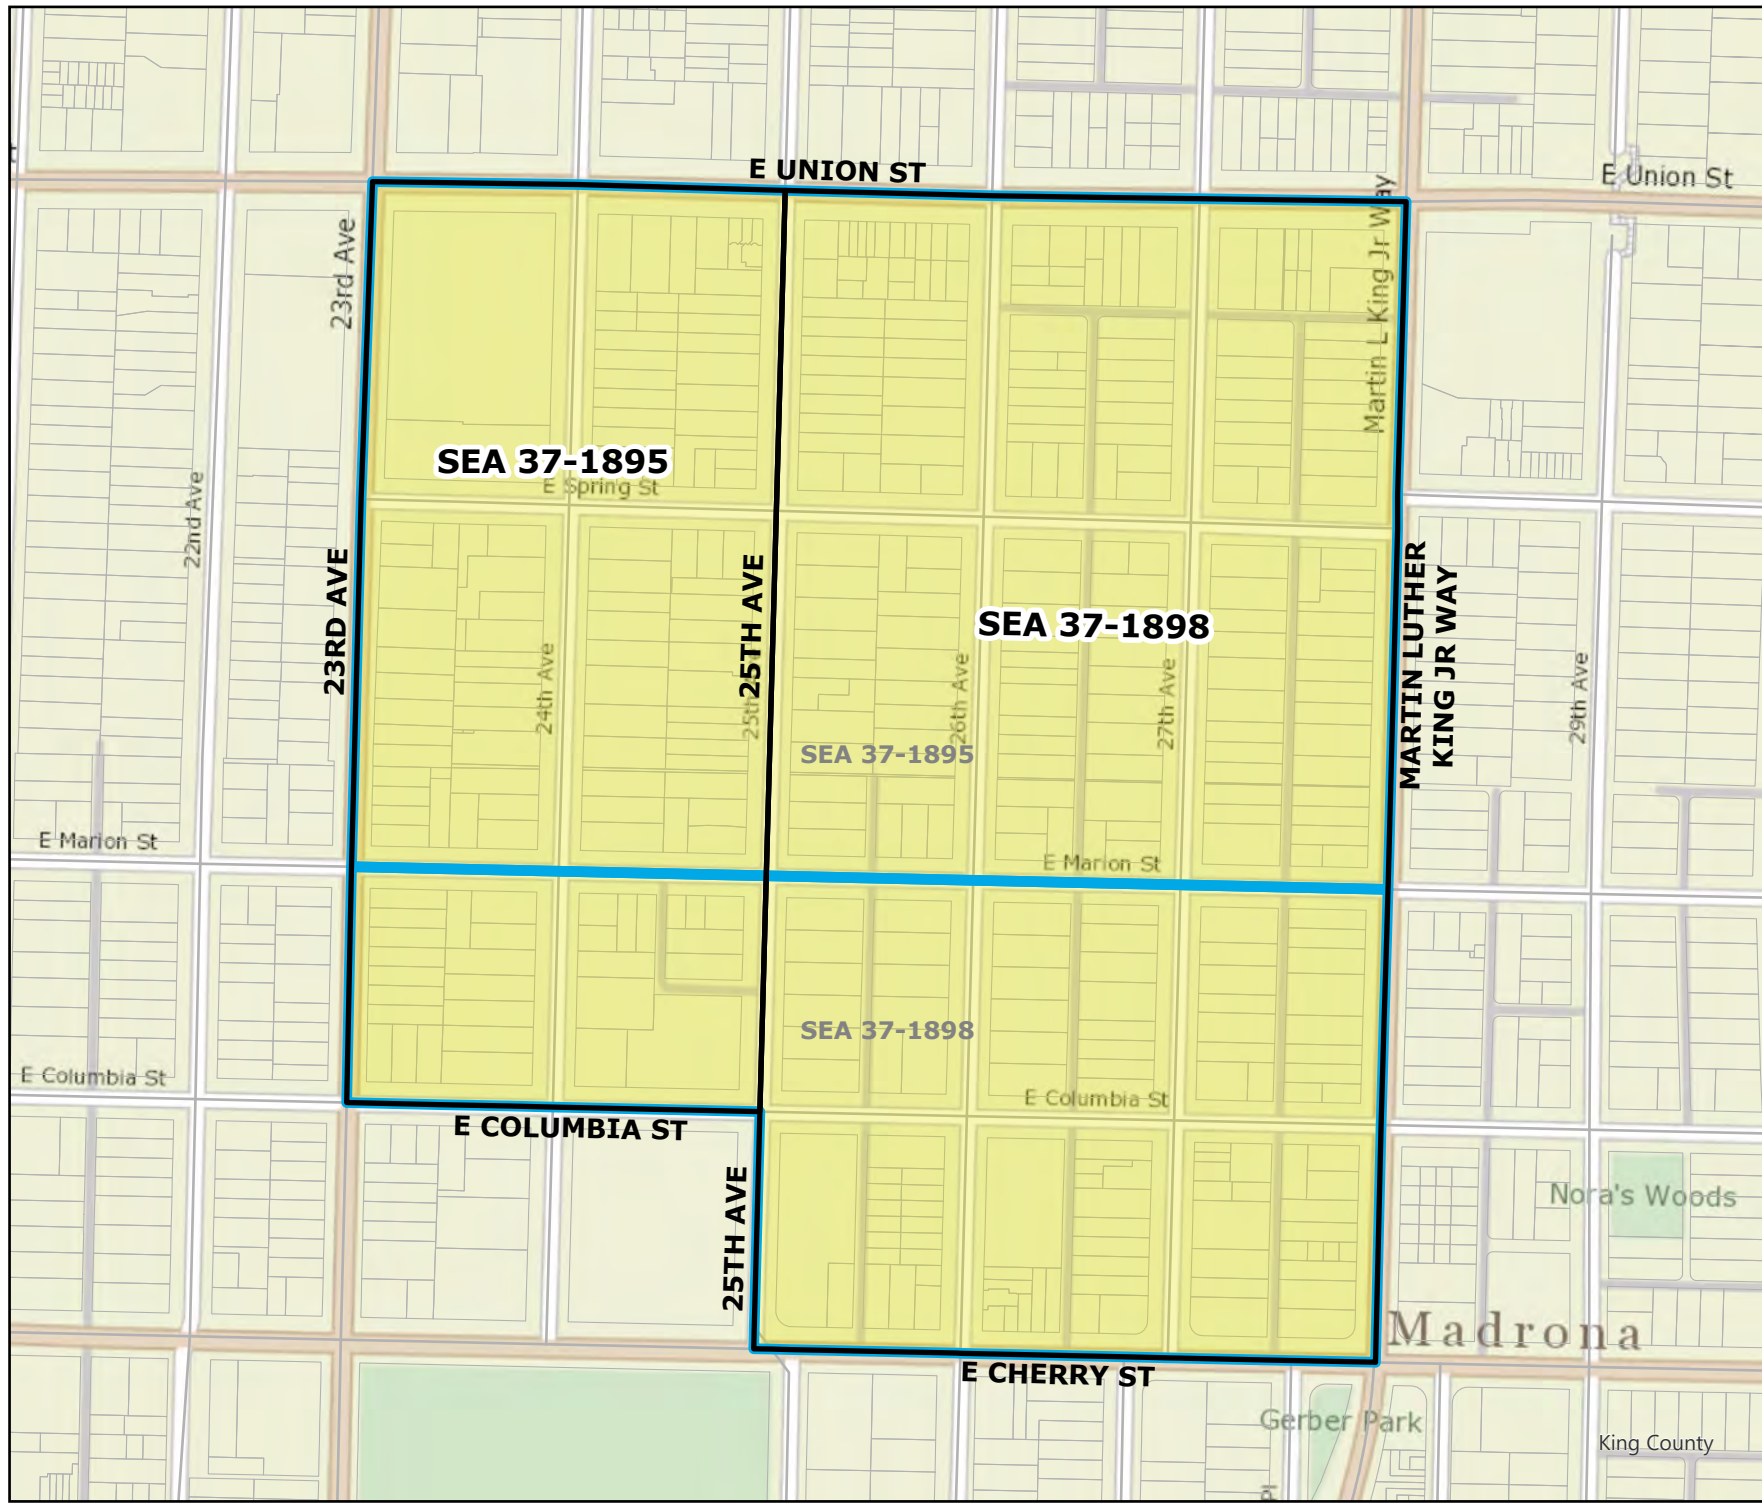

Legend

- Original Precinct(s)
- New Precinct(s)
- Altered Precinct(s)

2025 Precinct Alterations

Code	Precinct Name	LG	CG	CC
1841	SEA 37-1841	37	9	2
1840	SEA 37-1840	37	9	2
Original Precinct(s)				
1841	SEA 37-1841	37	9	2
1840	SEA 37-1840	37	9	2
3993	SEA 37-3993 *	37	9	2

*: Denotes precinct(s) that have been abolished.
 Precinct map produced by King County GIS Elections in accordance with KCC 1.12.101 & RCW 29A.16.040

Legend

- Original Precinct(s)
- New Precinct(s)
- Altered Precinct(s)