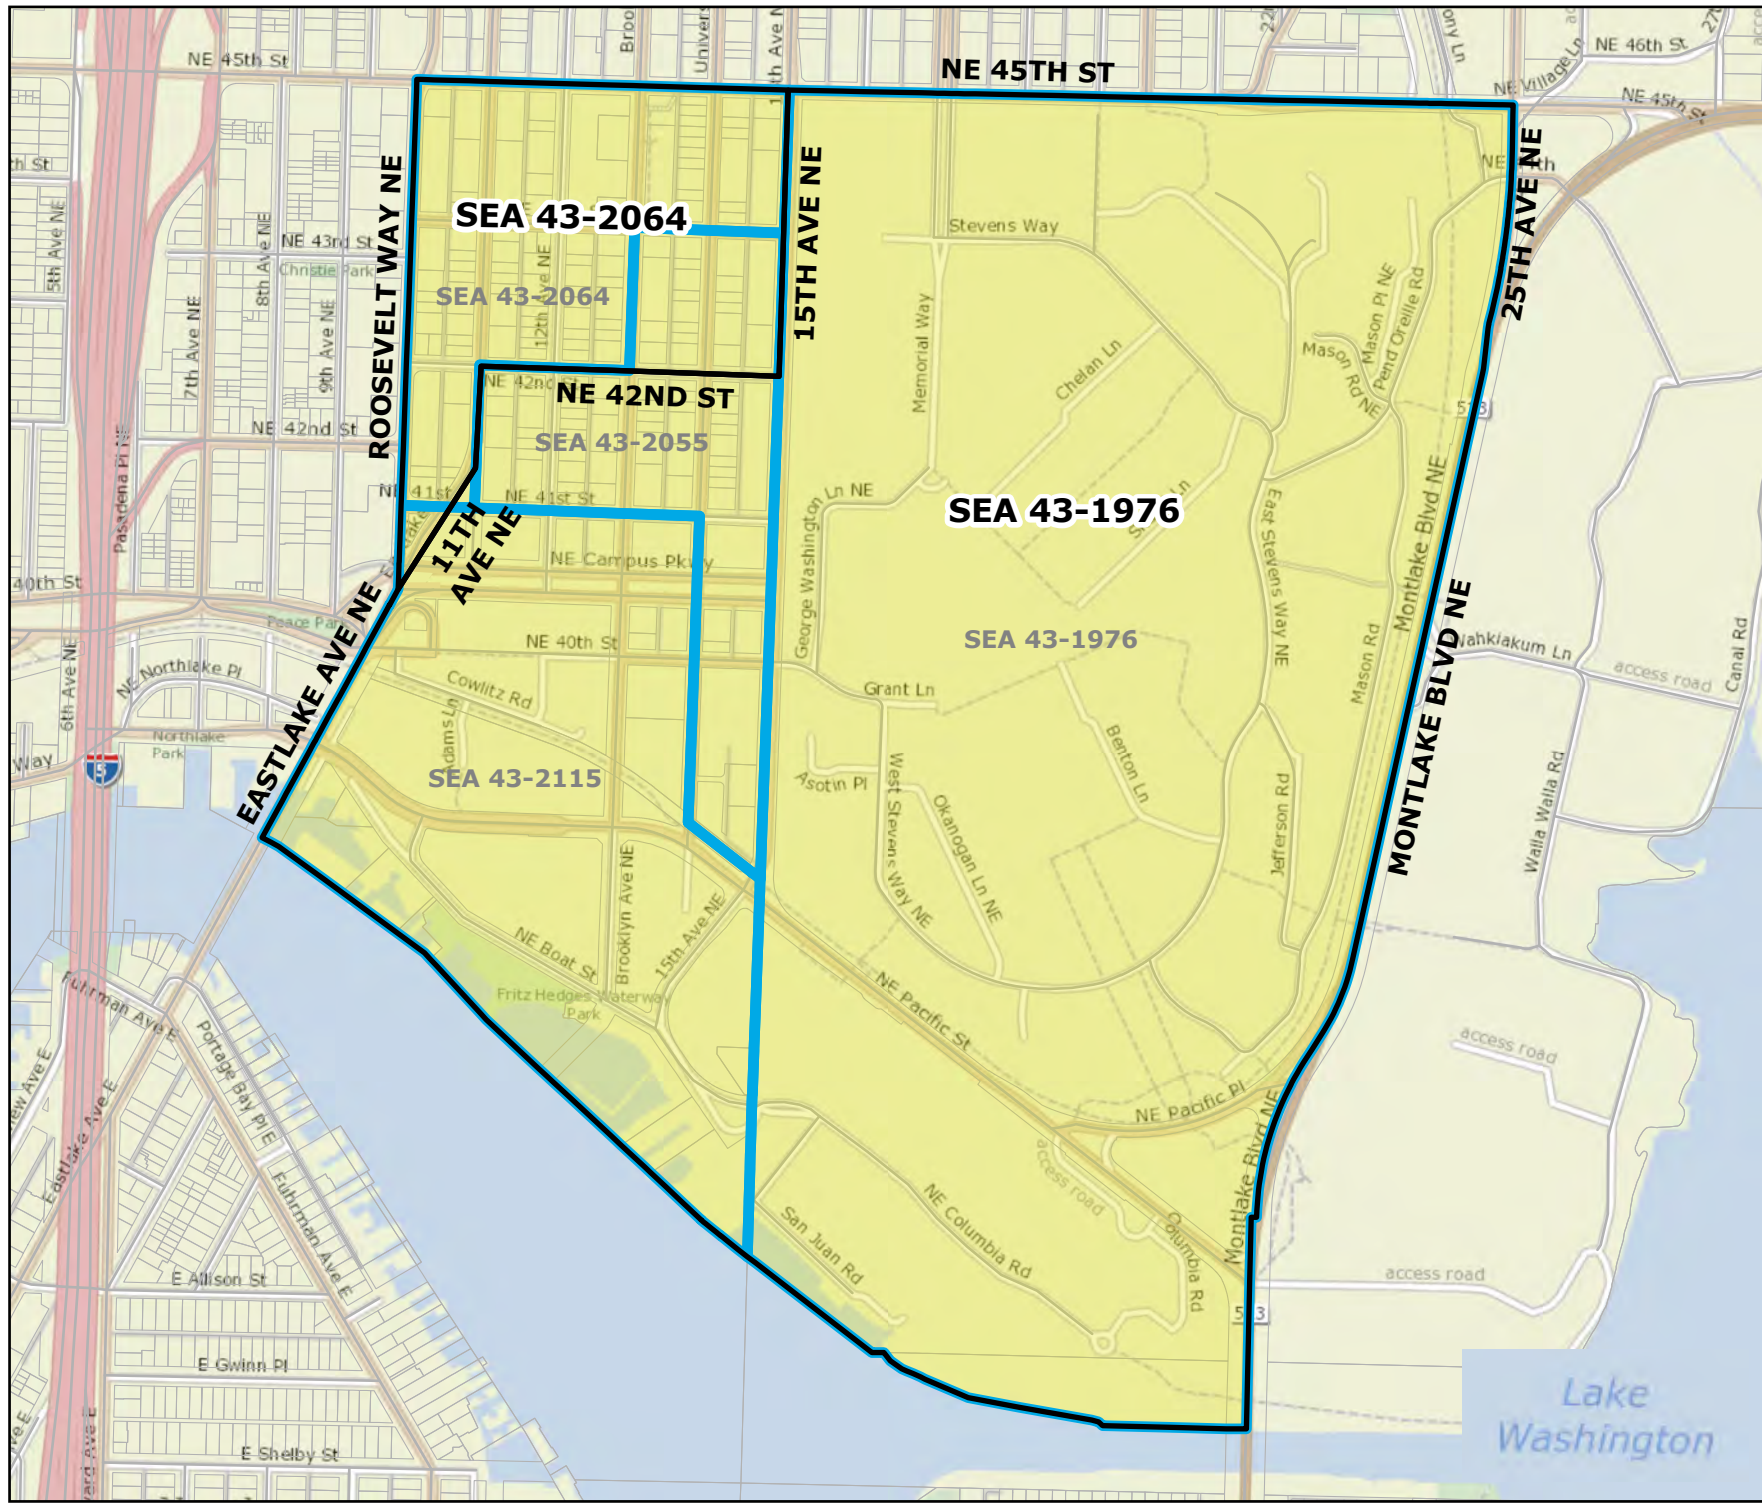

2025 Precinct Alterations

Code	Precinct Name	LG	CG	CC
1976	SEA 43-1976	43	7	2
2064	SEA 43-2064	43	7	2

Original Precinct(s)				
1976	SEA 43-1976	43	7	2
2064	SEA 43-2064	43	7	2
2055	SEA 43-2055 *	43	7	2
2115	SEA 43-2115 *	43	7	2

*: Denotes precinct(s) that have been abolished.
Precinct map produced by King County GIS Elections in accordance with KCC 1.12.101 & RCW 29A.16.040

Legend

- Original Precinct(s)
- New Precinct(s)
- Altered Precinct(s)