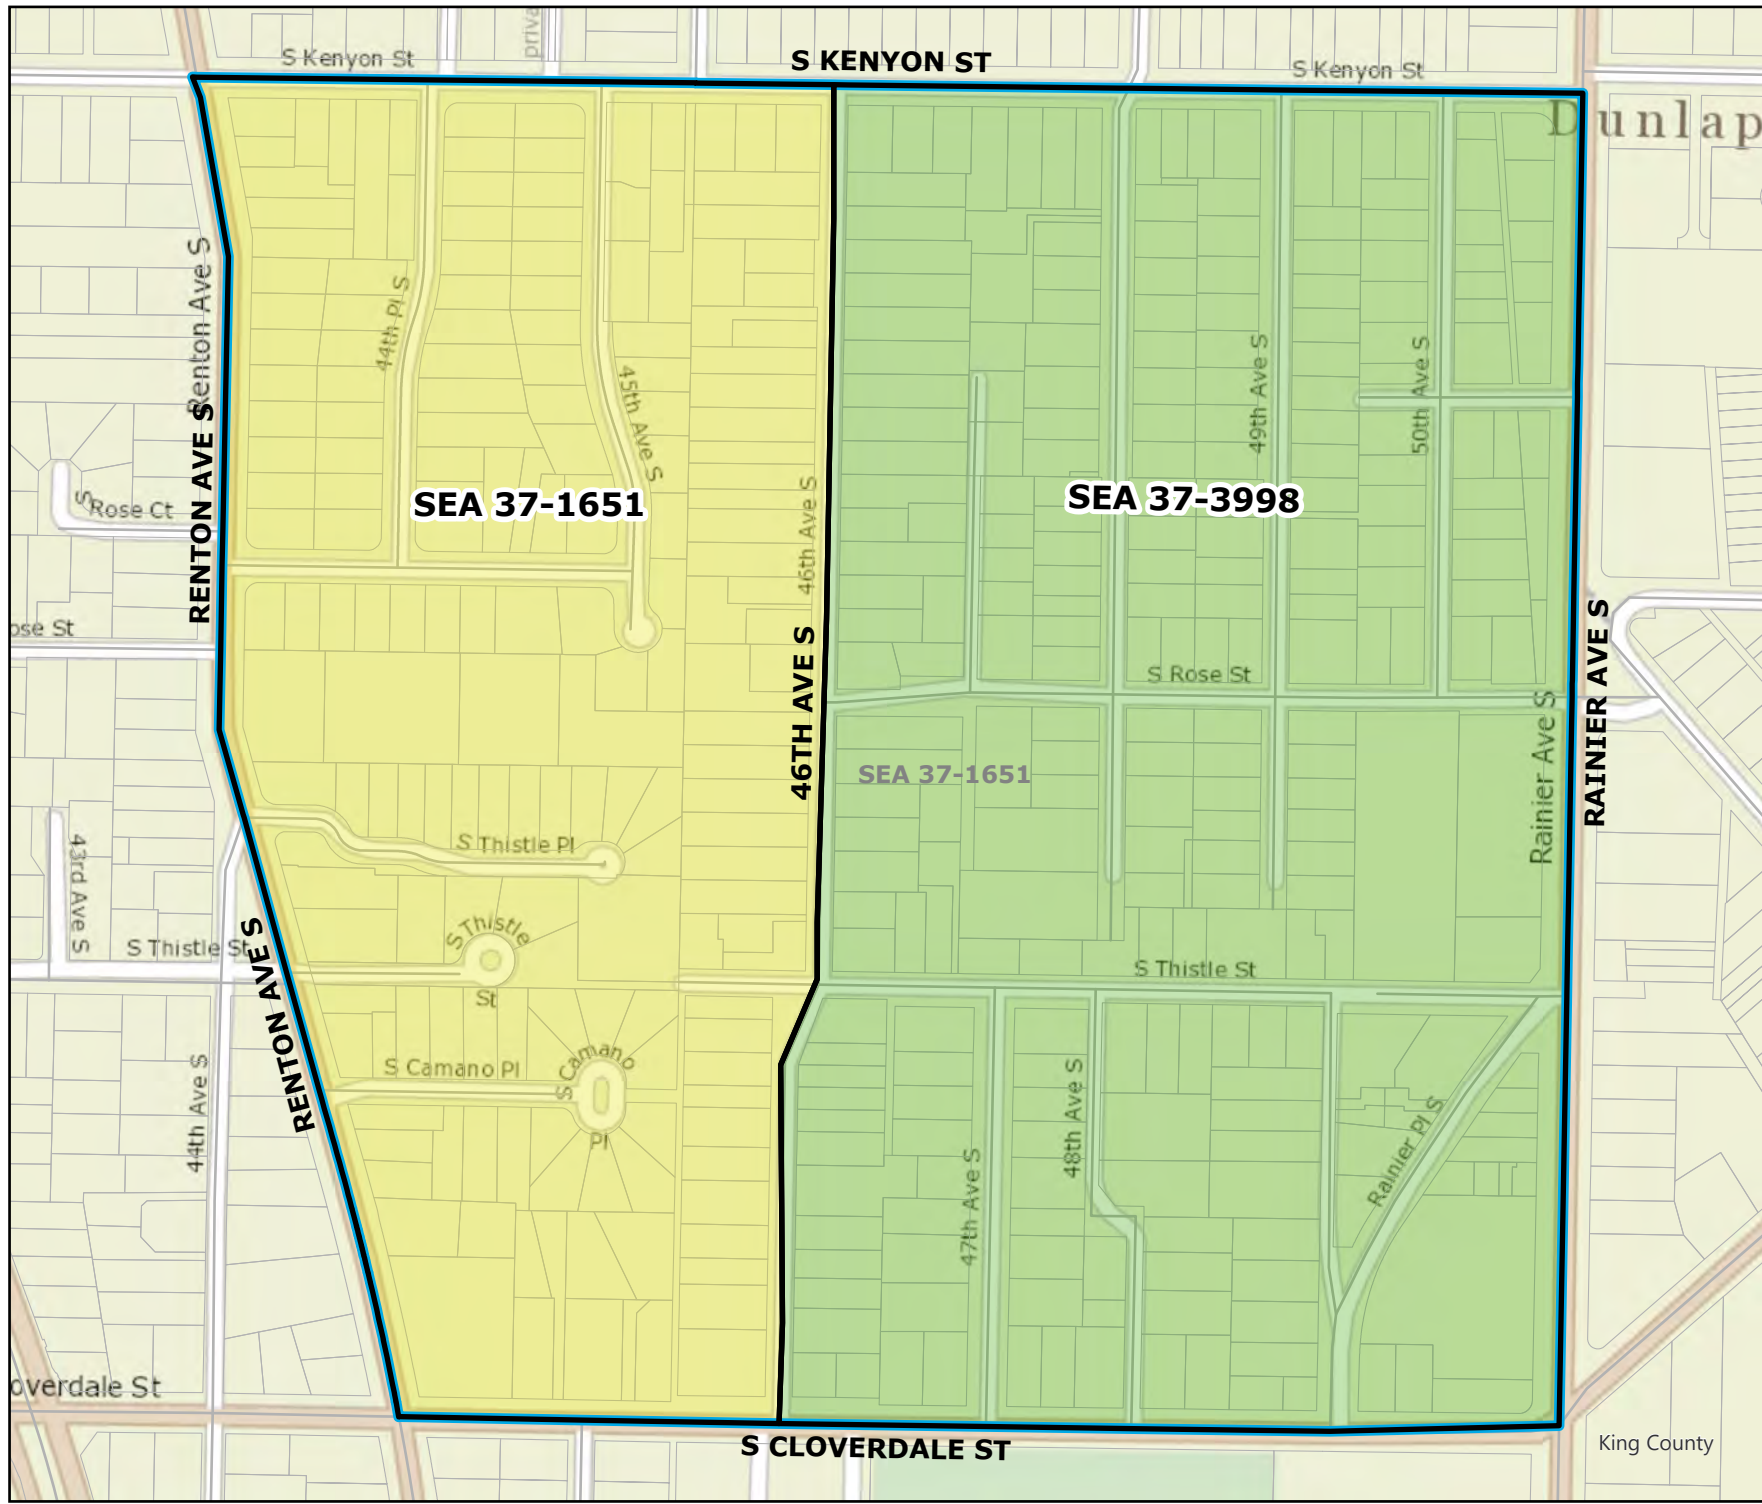

2025 Precinct Alterations

Code	Precinct Name	LG	CG	CC
0271	BROKEN HILL	37	9	2
3891	BENNETT	37	9	2
0283	CAMPBELL HILL	37	9	2

Original Precinct(s)				
0271	BROKEN HILL	37	9	2
3891	BENNETT	37	9	2
0283	CAMPBELL HILL	37	9	2

*: Denotes precinct(s) that have been abolished.
 Precinct map produced by King County GIS Elections in accordance with KCC 1.12.101 & RCW 29A.16.040

Legend

- Original Precinct(s)
- New Precinct(s)
- Altered Precinct(s)

2025 Precinct Alterations

Code	Precinct Name	LG	CG	CC
3998	SEA 37-3998	37	9	2
1651	SEA 37-1651	37	9	2

Original Precinct(s)				
1651	SEA 37-1651	37	9	2

*: Denotes precinct(s) that have been abolished.
 Precinct map produced by King County GIS Elections in accordance with KCC 1.12.101 & RCW 29A.16.040

Legend

- Original Precinct(s)
- New Precinct(s)
- Altered Precinct(s)

2025 Precinct Alterations

Code	Precinct Name	LG	CG	CC
1841	SEA 37-1841	37	9	2
1840	SEA 37-1840	37	9	2
Original Precinct(s)				
1841	SEA 37-1841	37	9	2
1840	SEA 37-1840	37	9	2
3993	SEA 37-3993 *	37	9	2