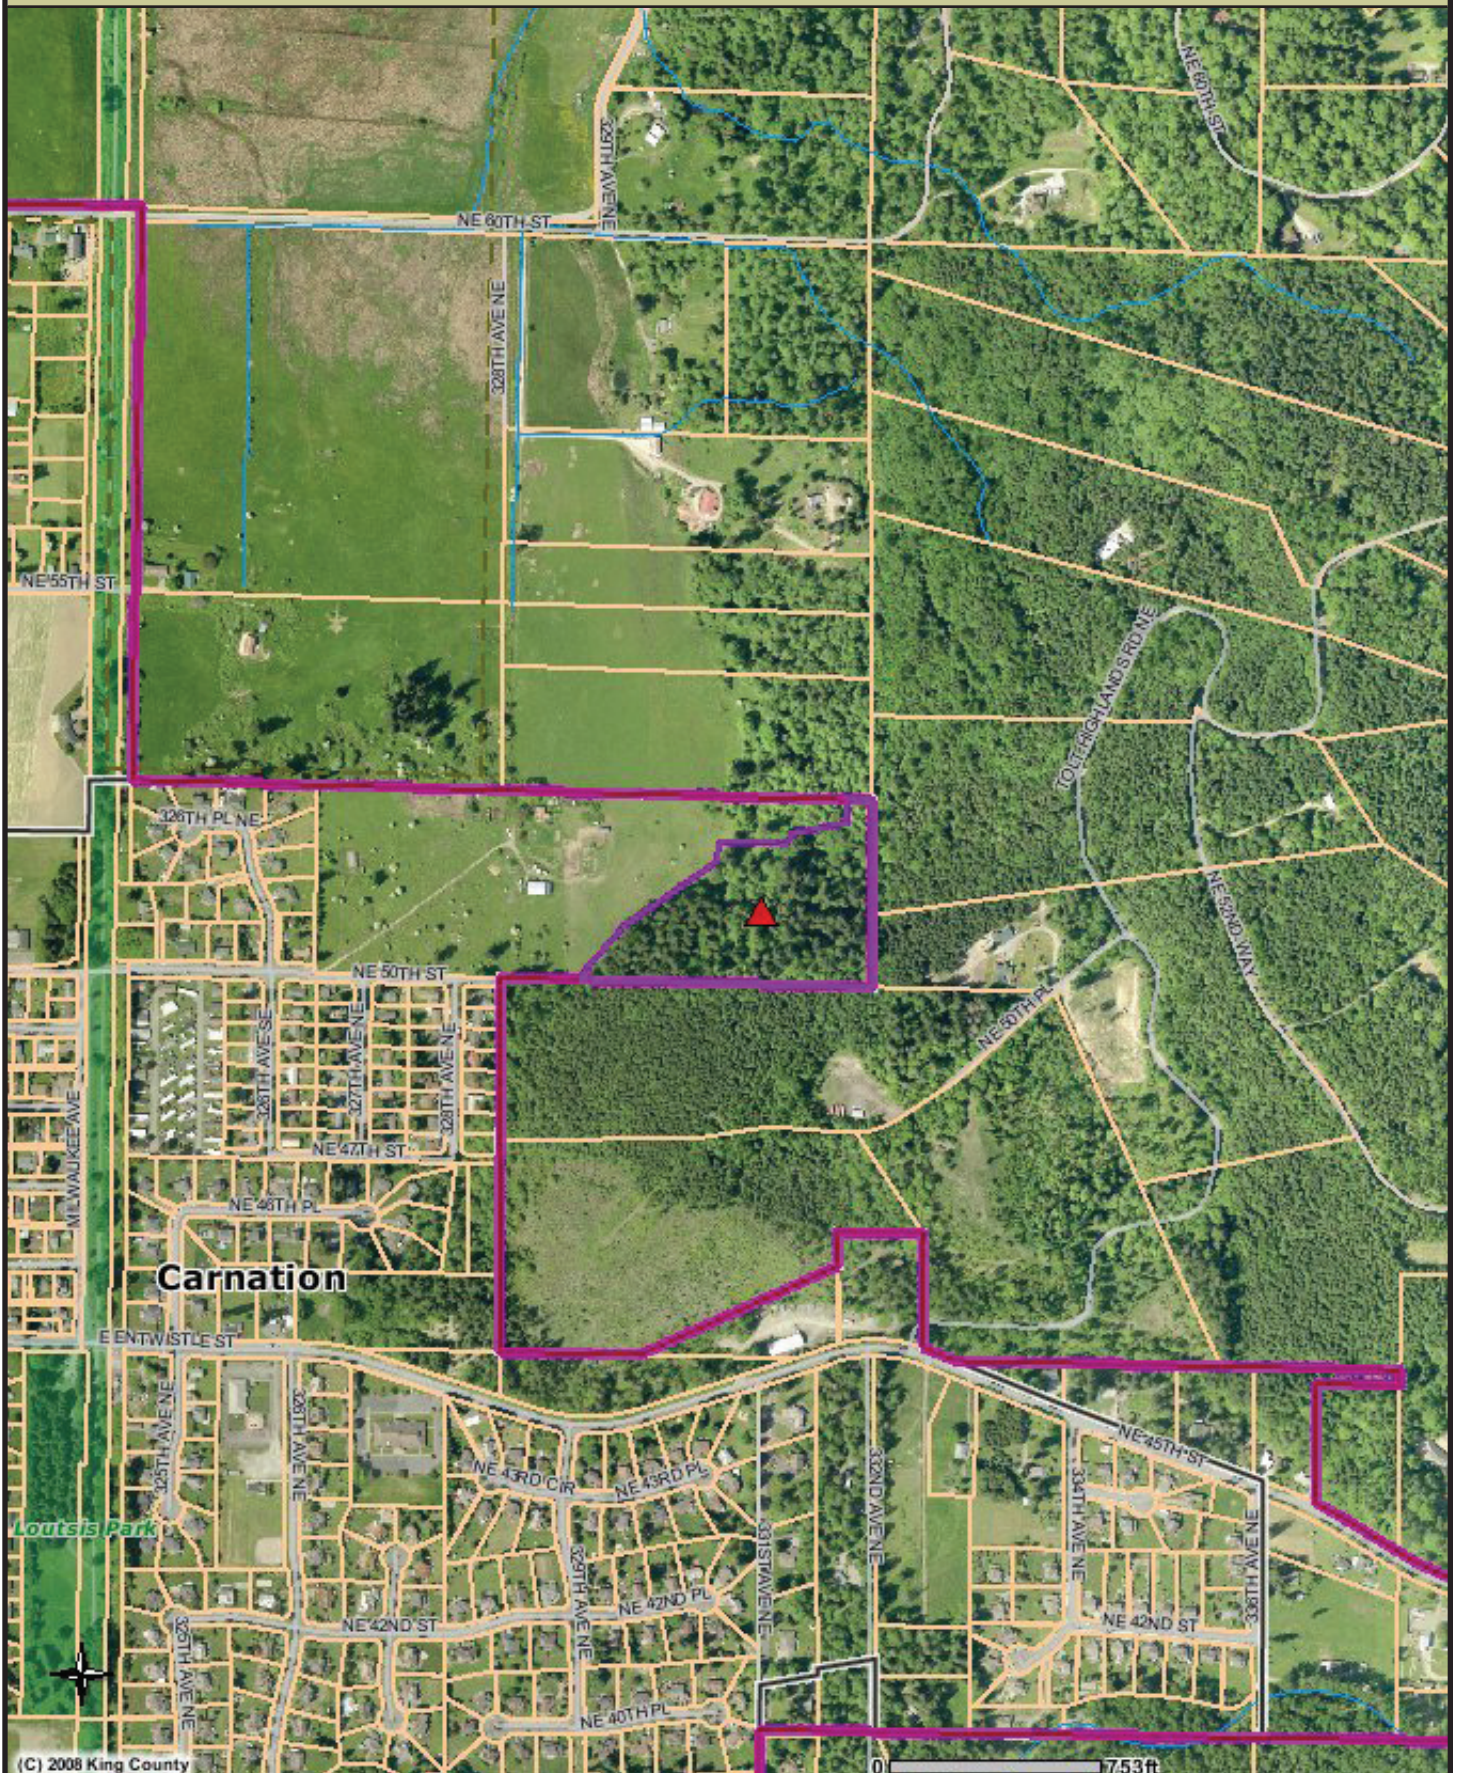

# Carnation Donation: 10 acres - 152507-9009

(C) 2008 King County

0 753ft

The information included on this map has been compiled by King County staff from a variety of sources and is subject to change without notice. King County makes no representations or warranties, express or implied, as to accuracy, completeness, timeliness, or rights to the use of such information. This document is not intended for use as a survey product. King County shall not be liable for any general, special, indirect, incidental, or consequential damages including, but not limited to, lost revenues or lost profits resulting from the use or misuse of the information contained on this map. Any sale of this map or information on this map is prohibited except by written permission of King County.