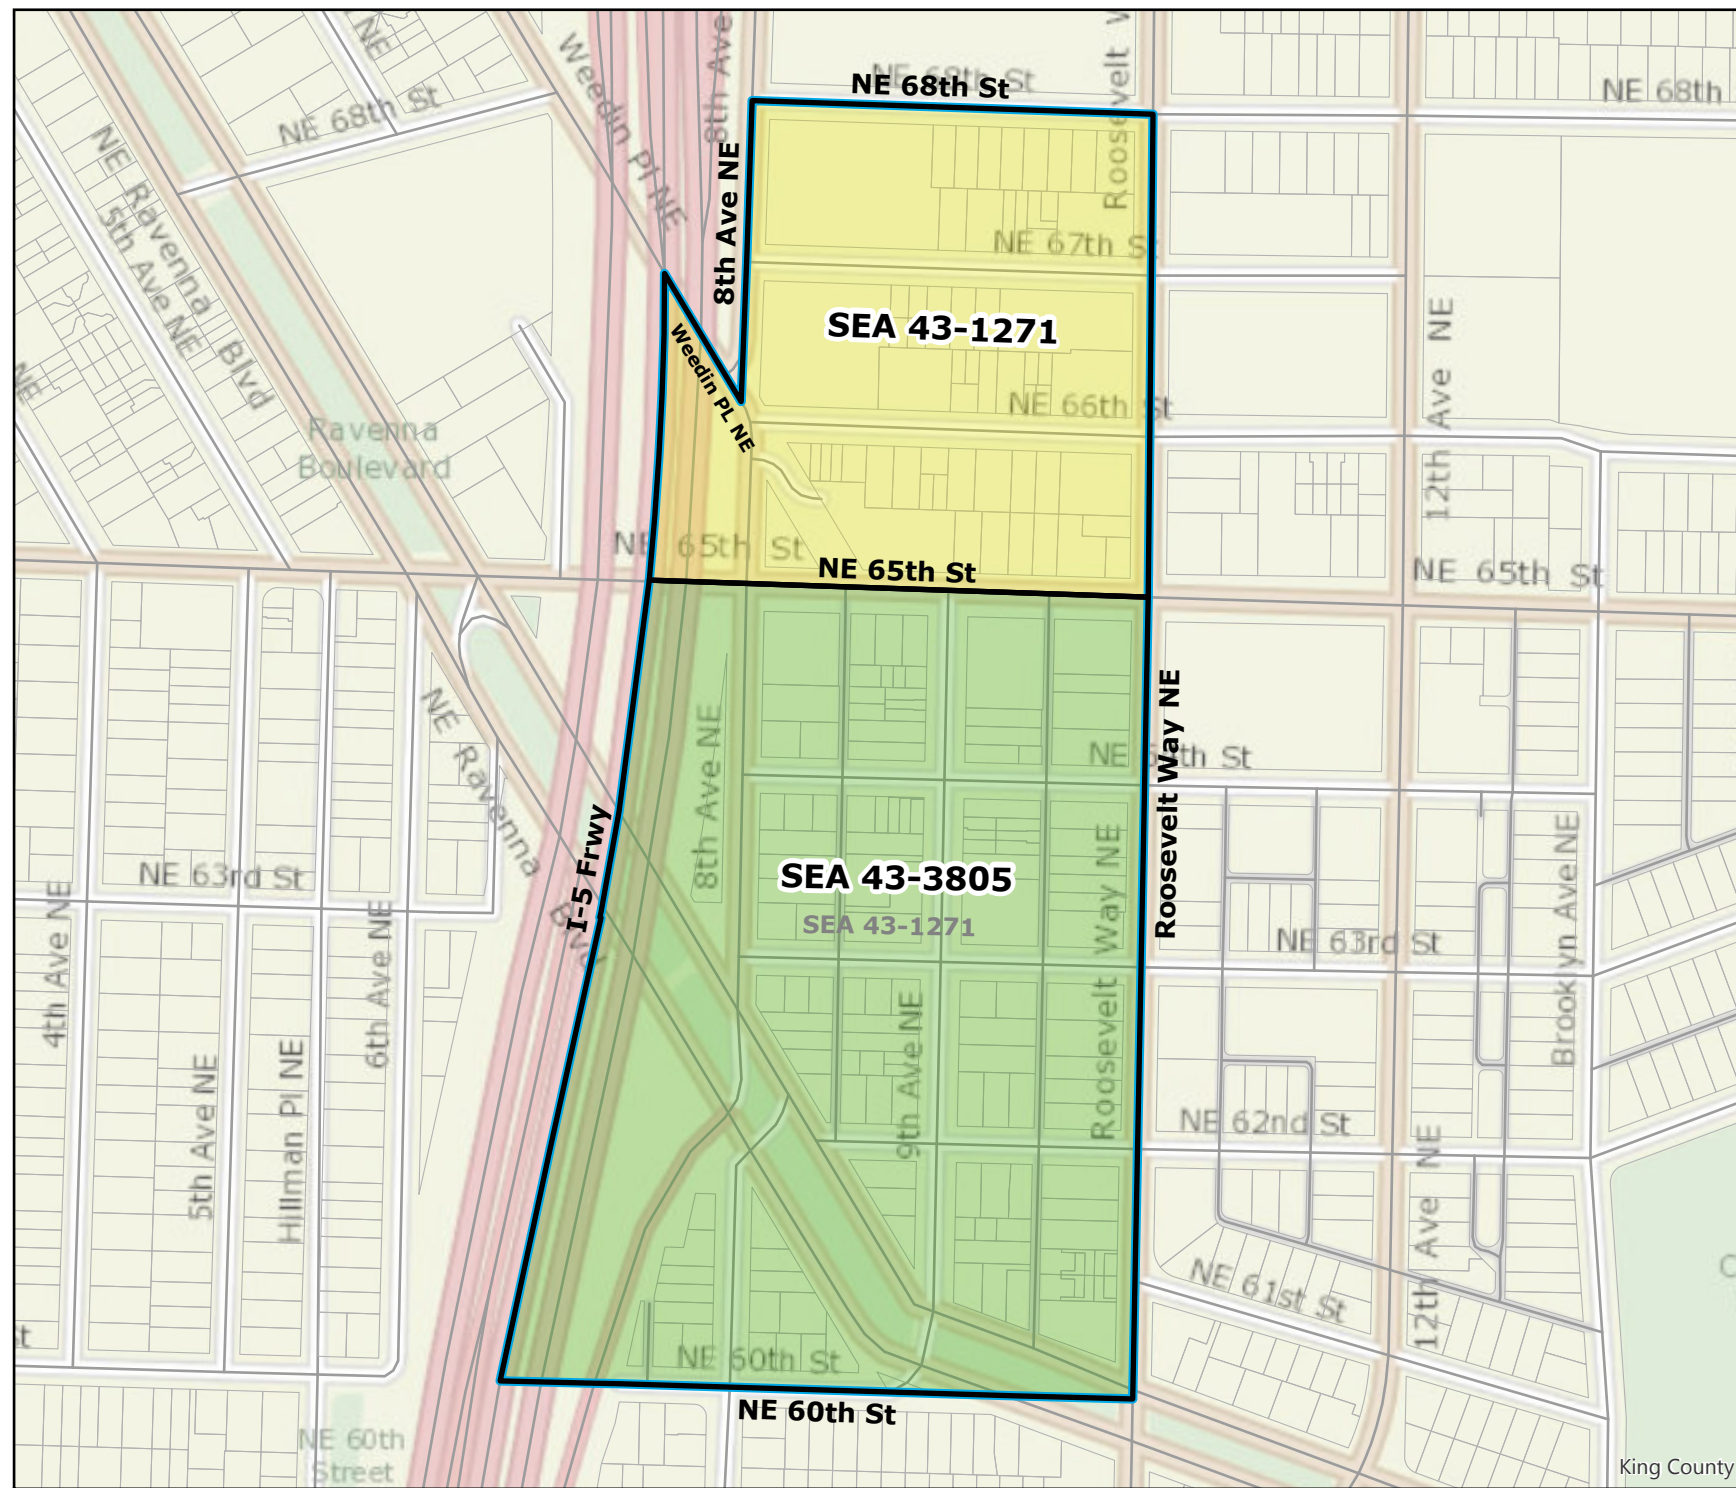

Legend

- Original Precinct(s)
- New Precinct(s)
- Altered Precinct(s)

2019 Precinct Alterations

Code	Precinct Name	LG	CG	CC
3802	SEA 37-3802	37	9	2
1636	SEA 37-1636	37	9	2
Original Precinct(s)				
1636	SEA 37-1636	37	9	2

*: Denotes precinct(s) that have been abolished.
 Precinct map produced by King County GIS Elections in accordance with KCC 1.12.101 & RCW 29A.16.040

Legend

- Original Precinct(s)
- New Precinct(s)
- Altered Precinct(s)

2019 Precinct Alterations

Code	Precinct Name	LG	CG	CC
3805	SEA 43-3805	43	7	2
1271	SEA 43-1271	43	7	2
Original Precinct(s)				
1271	SEA 43-1271	43	7	2

*: Denotes precinct(s) that have been abolished.
 Precinct map produced by King County GIS Elections in accordance with KCC 1.12.101 & RCW 29A.16.040