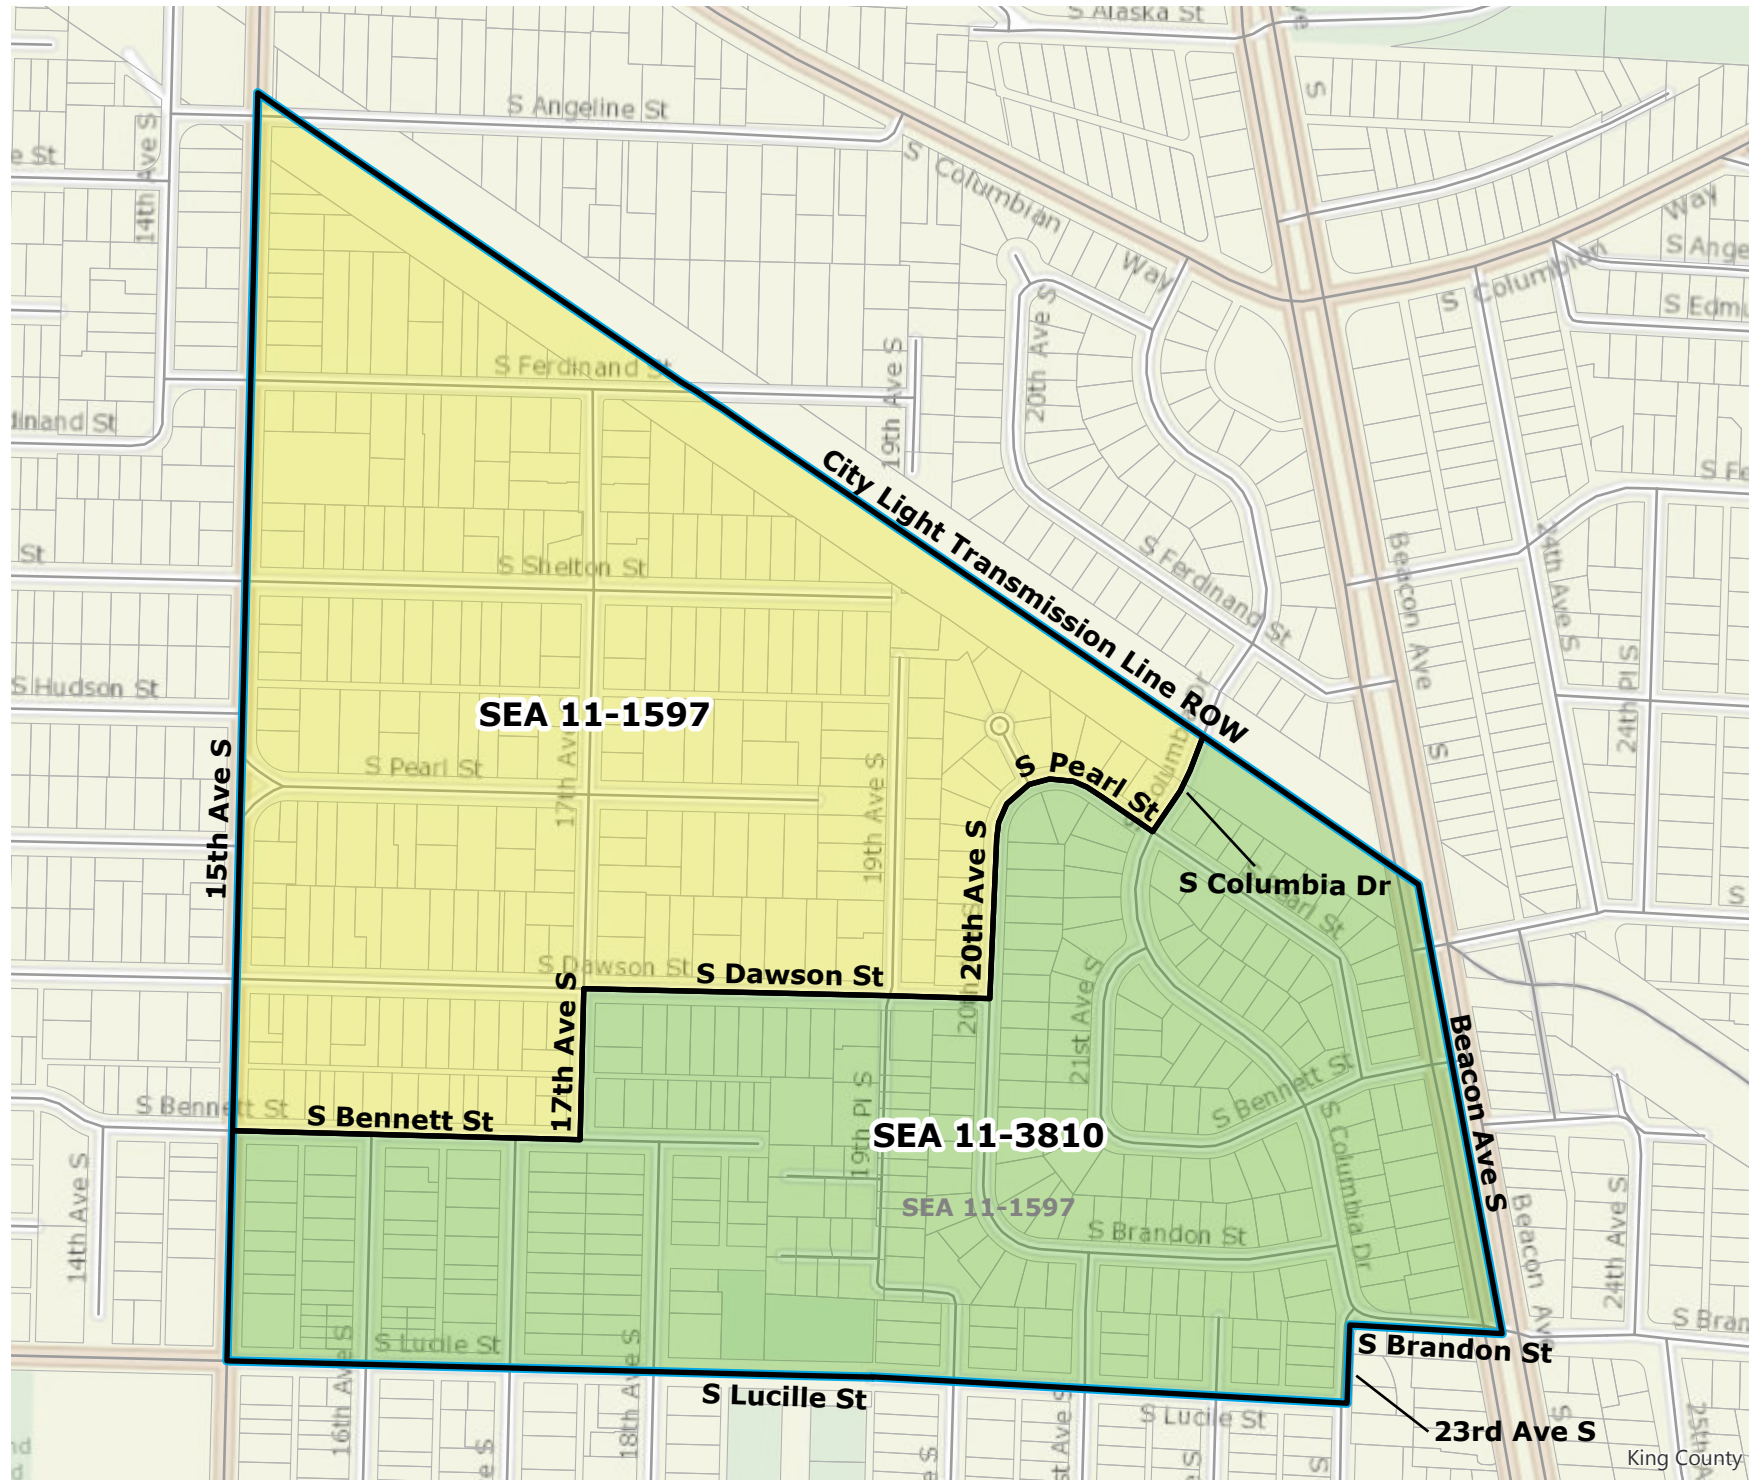

2019 Precinct Alterations

Code	Precinct Name	LG	CG	CC
3810	SEA 11-3810	11	9	2
1597	SEA 11-1597	11	9	2

Original Precinct(s)				
1597	SEA 11-1597	11	9	2

*: Denotes precinct(s) that have been abolished.
 Precinct map produced by King County GIS Elections in accordance with KCC 1.12.101 & RCW 29A.16.040

Legend

- Original Precinct(s)
- New Precinct(s)
- Altered Precinct(s)

2019 Precinct Alterations

Code	Precinct Name	LG	CG	CC
3802	SEA 37-3802	37	9	2
1636	SEA 37-1636	37	9	2
Original Precinct(s)				
1636	SEA 37-1636	37	9	2

*: Denotes precinct(s) that have been abolished.
 Precinct map produced by King County GIS Elections in accordance with KCC 1.12.101 & RCW 29A.16.040

Legend

- Original Precinct(s)
- New Precinct(s)
- Altered Precinct(s)

2019 Precinct Alterations

Code	Precinct Name	LG	CG	CC
3805	SEA 43-3805	43	7	2
1271	SEA 43-1271	43	7	2
Original Precinct(s)				
1271	SEA 43-1271	43	7	2

*: Denotes precinct(s) that have been abolished.
 Precinct map produced by King County GIS Elections in accordance with KCC 1.12.101 & RCW 29A.16.040