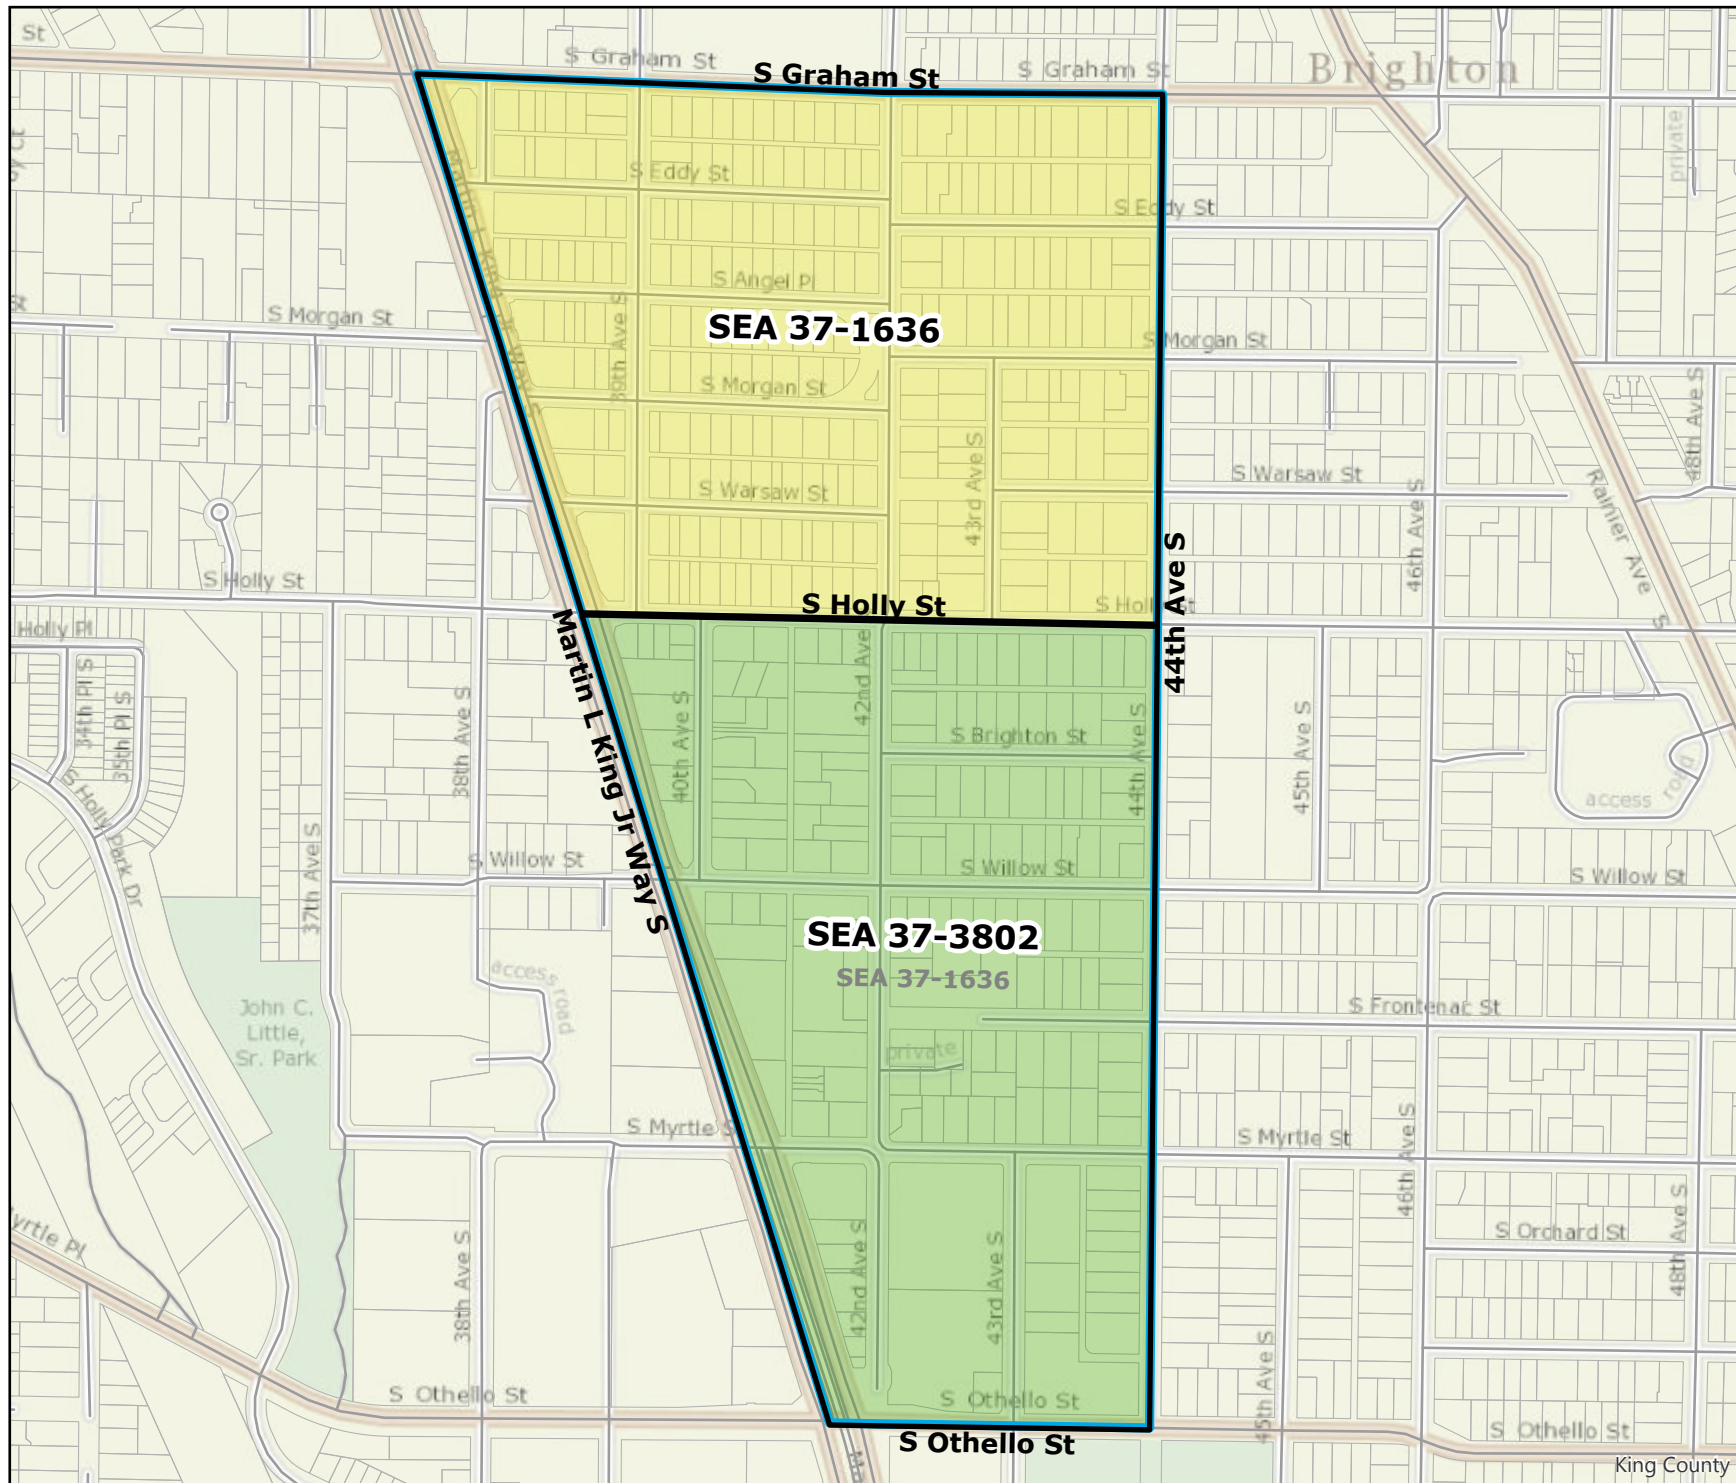

2019 Precinct Alterations

Code	Precinct Name	LG	CG	CC
3810	SEA 11-3810	11	9	2
1597	SEA 11-1597	11	9	2

Original Precinct(s)				
1597	SEA 11-1597	11	9	2

*: Denotes precinct(s) that have been abolished.
 Precinct map produced by King County GIS Elections in accordance with KCC 1.12.101 & RCW 29A.16.040

Legend

- Original Precinct(s)
- New Precinct(s)
- Altered Precinct(s)

2019 Precinct Alterations

Code	Precinct Name	LG	CG	CC
3802	SEA 37-3802	37	9	2
1636	SEA 37-1636	37	9	2
Original Precinct(s)				
1636	SEA 37-1636	37	9	2

*: Denotes precinct(s) that have been abolished.
 Precinct map produced by King County GIS Elections in accordance with KCC 1.12.101 & RCW 29A.16.040

Legend

- Original Precinct(s)
- New Precinct(s)
- Altered Precinct(s)

2019 Precinct Alterations

Code	Precinct Name	LG	CG	CC
3805	SEA 43-3805	43	7	2
1271	SEA 43-1271	43	7	2
Original Precinct(s)				
1271	SEA 43-1271	43	7	2

*: Denotes precinct(s) that have been abolished.
 Precinct map produced by King County GIS Elections in accordance with KCC 1.12.101 & RCW 29A.16.040