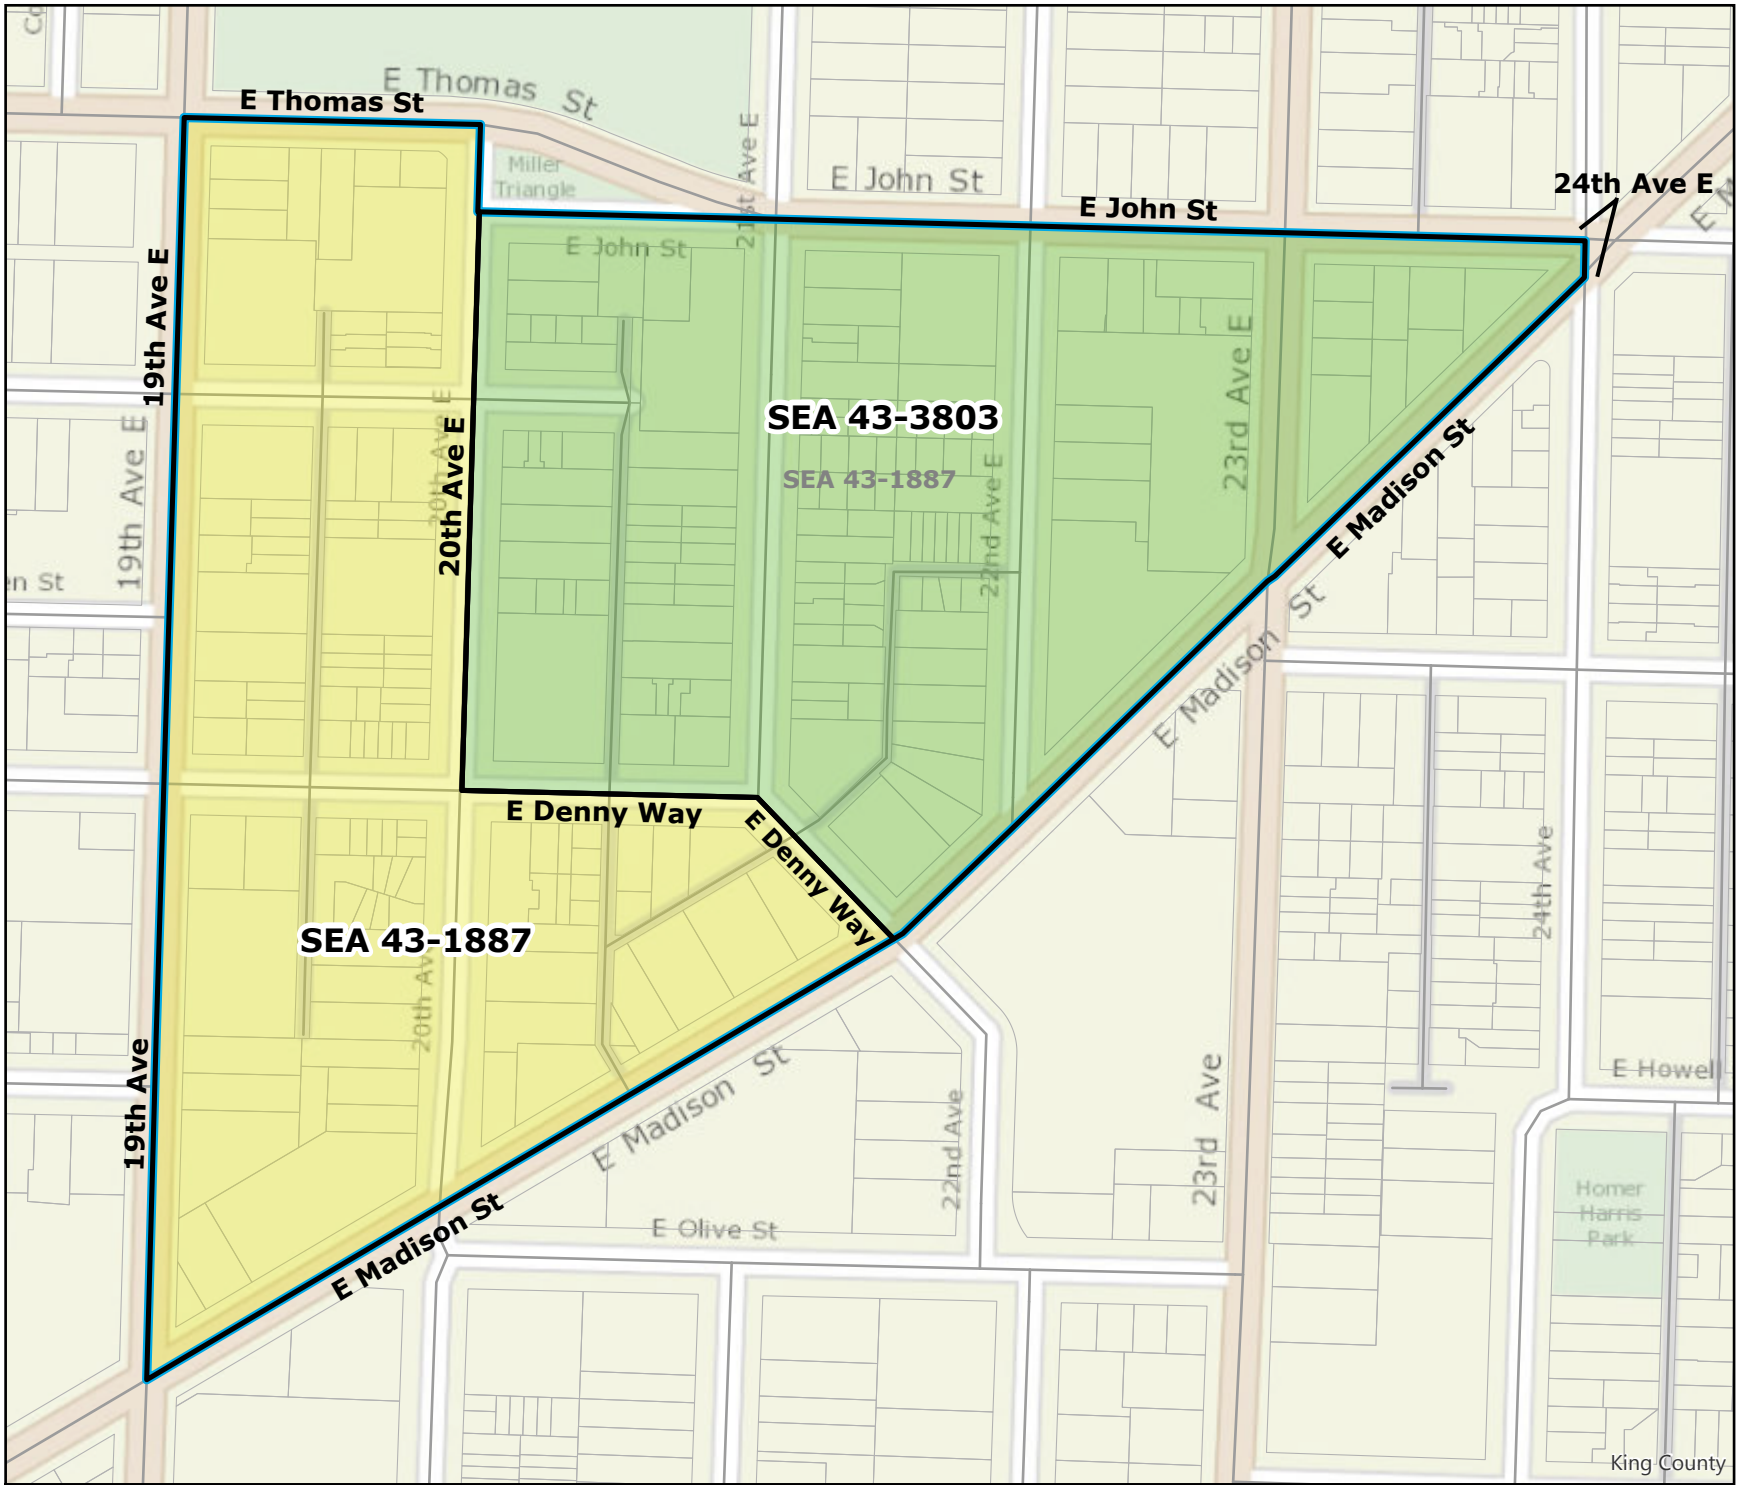

2019 Precinct Alterations

Code	Precinct Name	LG	CG	CC
3805	SEA 43-3805	43	7	2
1271	SEA 43-1271	43	7	2
Original Precinct(s)				
1271	SEA 43-1271	43	7	2

*: Denotes precinct(s) that have been abolished.
 Precinct map produced by King County GIS Elections in accordance with KCC 1.12.101 & RCW 29A.16.040

Legend

- Original Precinct(s)
- New Precinct(s)
- Altered Precinct(s)

2019 Precinct Alterations

Code	Precinct Name	LG	CG	CC
3803	SEA 43-3803	43	7	2
1887	SEA 43-1887	43	7	2

Original Precinct(s)				
1887	SEA 43-1887	43	7	2