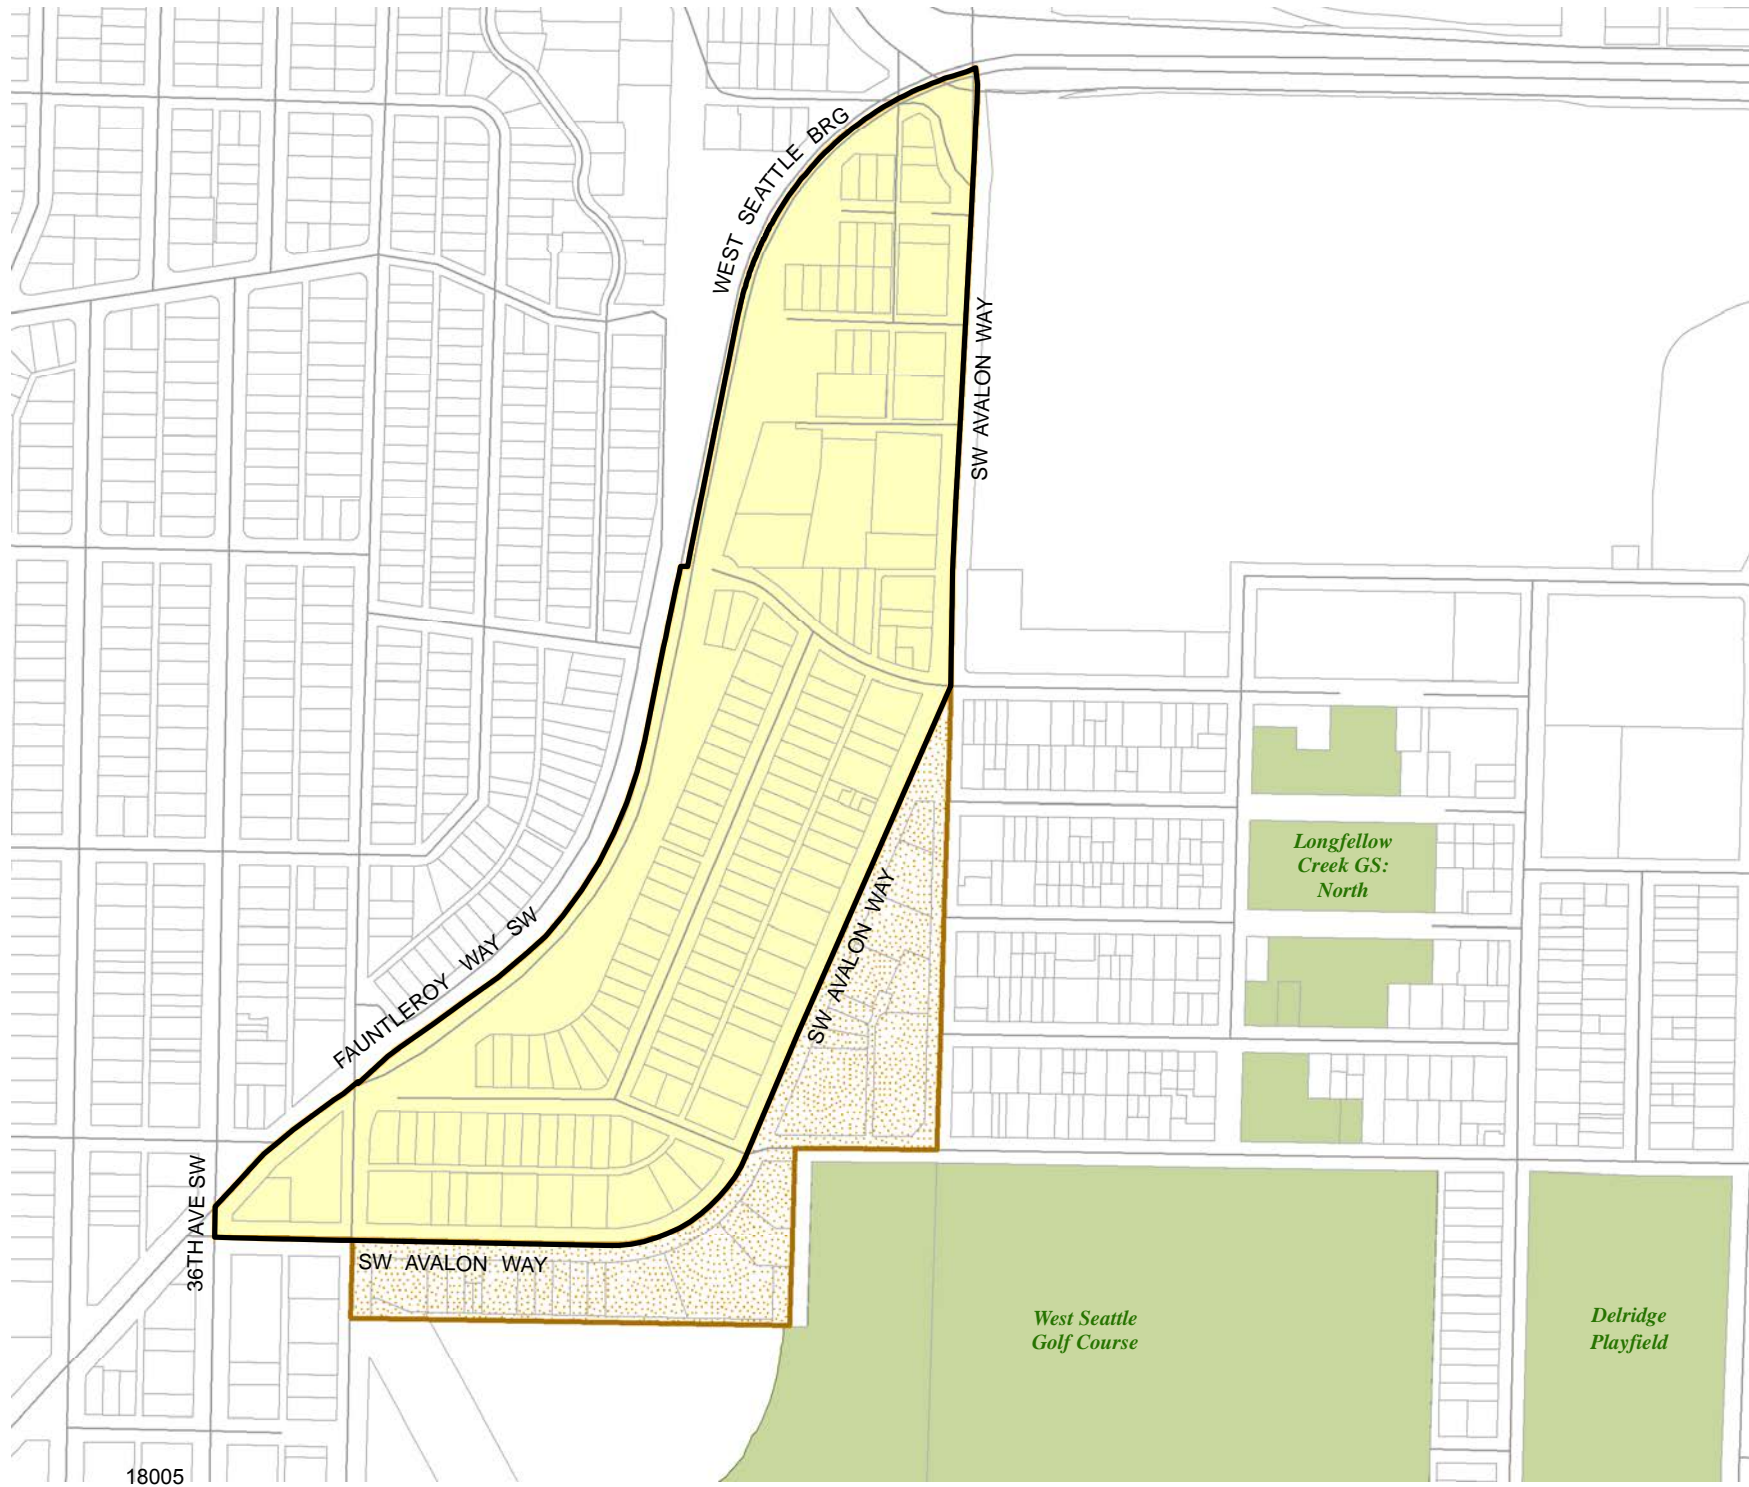

2015 Precinct Alterations

Code	Precinct Name	LG	CG	CC
1455	SEA 34-1455	34	7	8
1455	SEA 34-1455	34	7	8

Legend

-  Legislative District Boundaries
-  Congressional District Boundaries
-  Council District Boundaries
-  New Precinct
-  Old Precinct(s)

Census Tract: Tract 009900	S-T-R: 13-24-03
--------------------------------------	---------------------------

2015 Precinct Alterations

Code	Precinct Name	LG	CG	CC
3702	SEA 34-3702	34	7	8
1455	SEA 34-1455	34	7	8

Legend

-  Legislative District Boundaries
-  Congressional District Boundaries
-  Council District Boundaries
-  New Precinct
-  Old Precinct(s)

Census Tract: Tract 009900	S-T-R: 13-24-03
--------------------------------------	---------------------------