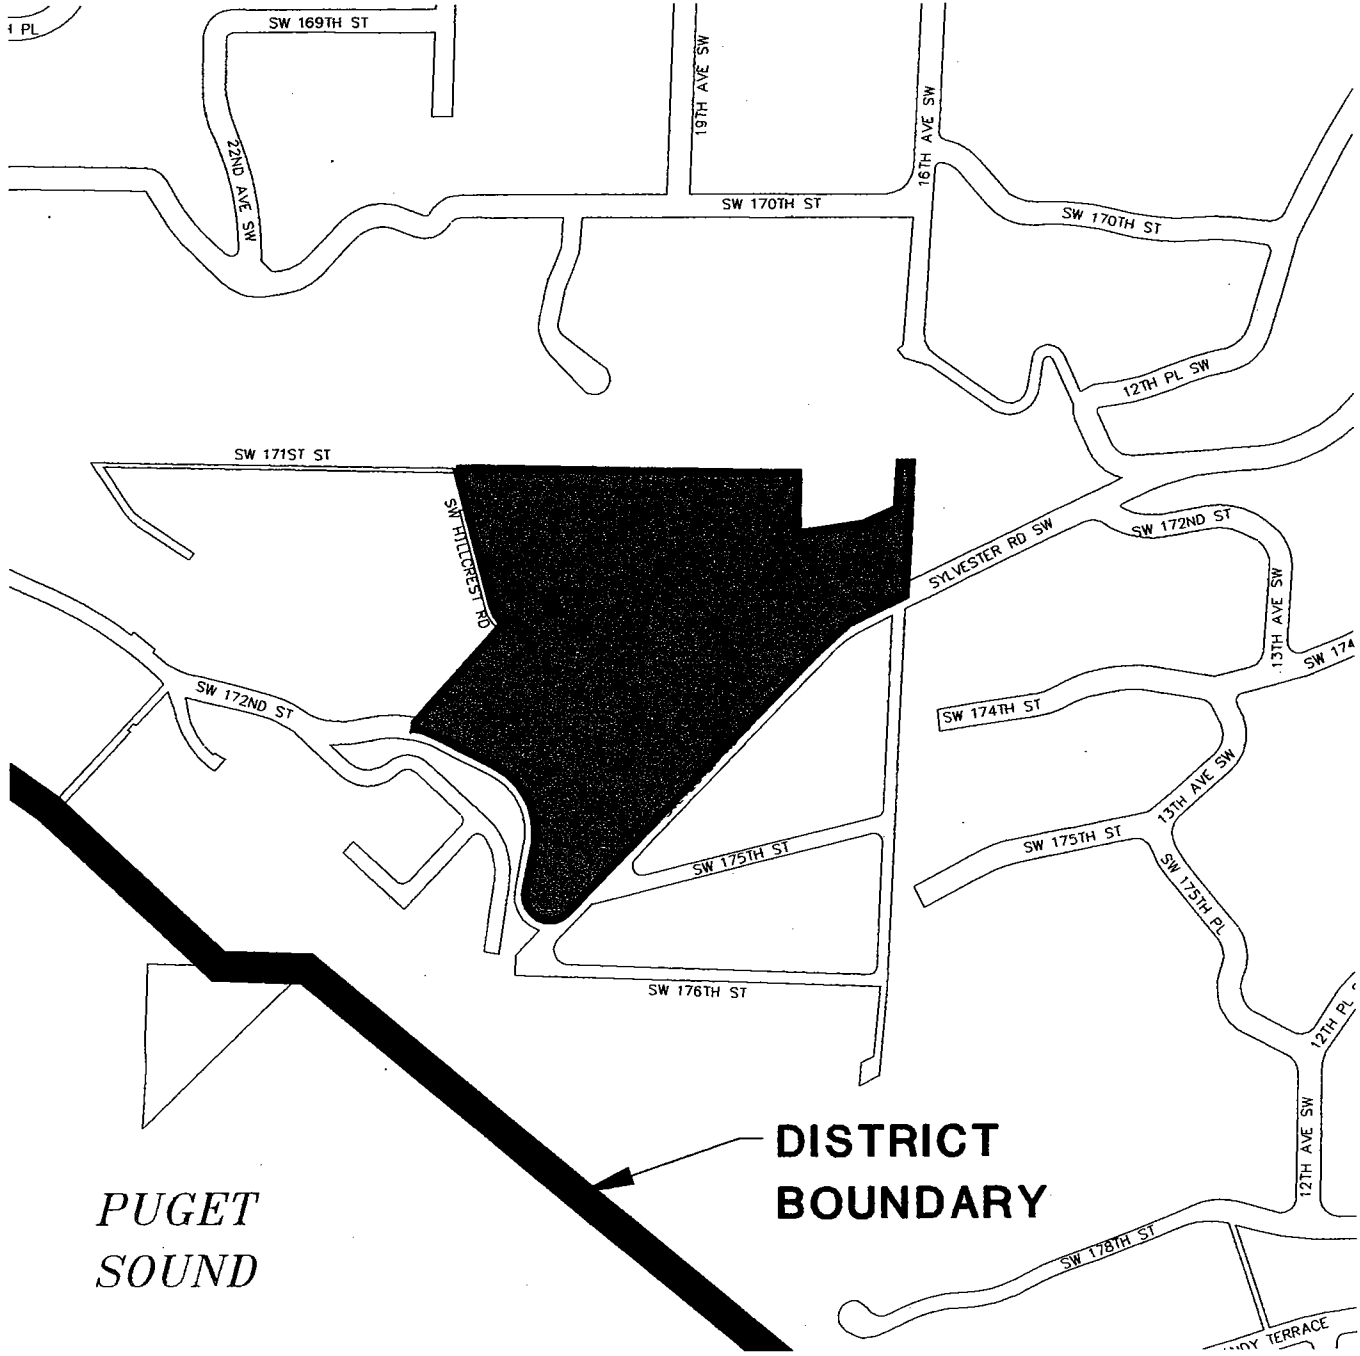

1 PL

*PUGET  
SOUND*

**DISTRICT  
BOUNDARY**

TOTAL AREA:	19 Ac.
TOTAL PERIMETER:	4598 ft.
PERIMETER CONTIGUOUS WITH SWSSD BOUNDARY:	4598 ft.
PERCENTAGE OF PERIMETER CONTIGUOUS WITH SWSSD BOUNDARY:	100%
TOTAL NUMBER OF VOTERS	53

1"=500'

**2006-01 ISLAND ANNEXATION  
GREGORY HEIGHTS  
DIVISION NO. 3**