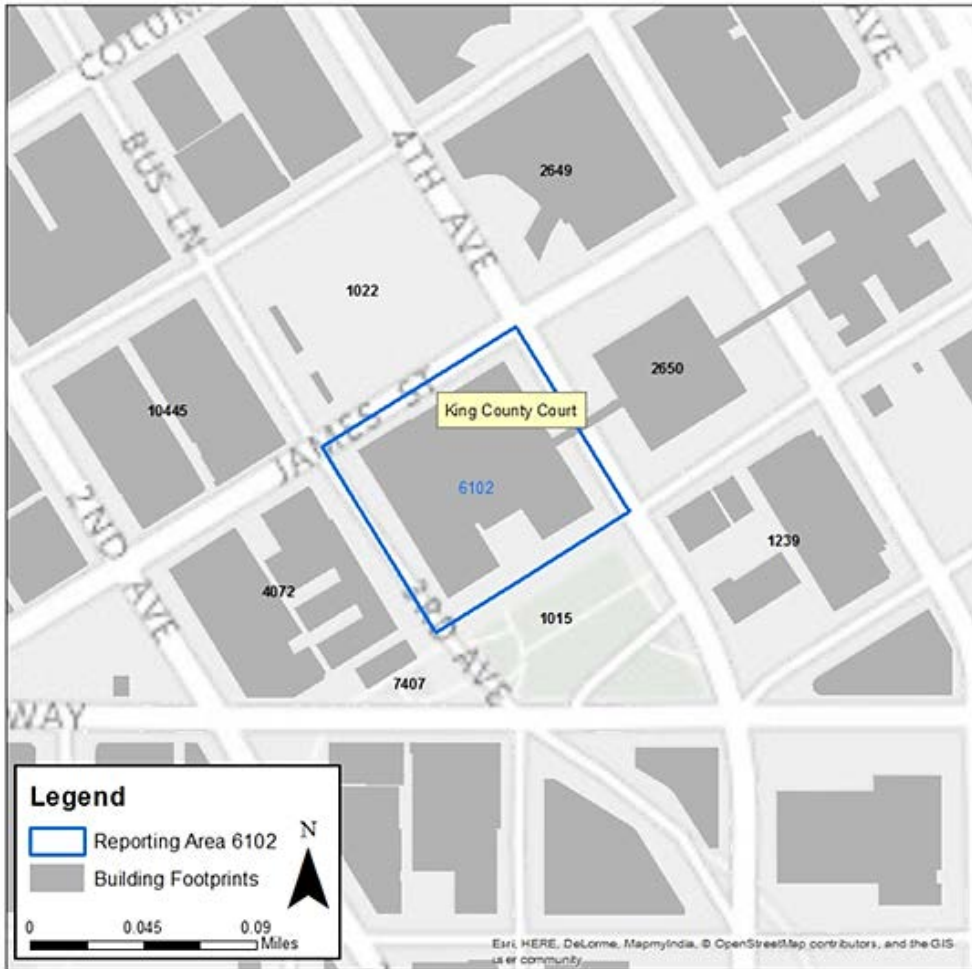

Wednesday, January 16th, 2019

Seattle Police Department

Overview of Incidents & Responses at the King County Courthouse

King County Court Reporting Area

Year-End Incident Review (1/1– 12/31)

	2016	2017	2018
500 Block 3rd (Total) Incidents	100	99	129
Narcotics	7	7	21
Robbery	8	4	10
Warrant Arrest	11	12	14
Assault (Non-Agg)	15	18	15
Assault (Agg)	4	6	11
Other	55	52	58
Officer Proactive Activity	217	275	480
Dispatched Calls for Service	103	95	99
Courthouse (entire block) (Total) Incidents	97	98	110
Narcotics	8	6	23
Robbery	5	2	4
Warrants	10	9	17
Assault (Non-Agg)	10	15	9
Assault (Agg)	6	6	6
Other	58	60	51
Officer Proactive Activity	223	277	480
Dispatched Calls for Service	132	102	100
DESC (entire block) (Total) Incidents	526	666	618
Assault (Non-Agg)	98	112	125
Assault (Agg)	25	21	31
Trespass	25	33	42
Suspicious Circumstances	19	24	45
Other	359	476	375
Officer Proactive Activity	327	330	290
Dispatched Calls for Service	2,104	2,781	1,815