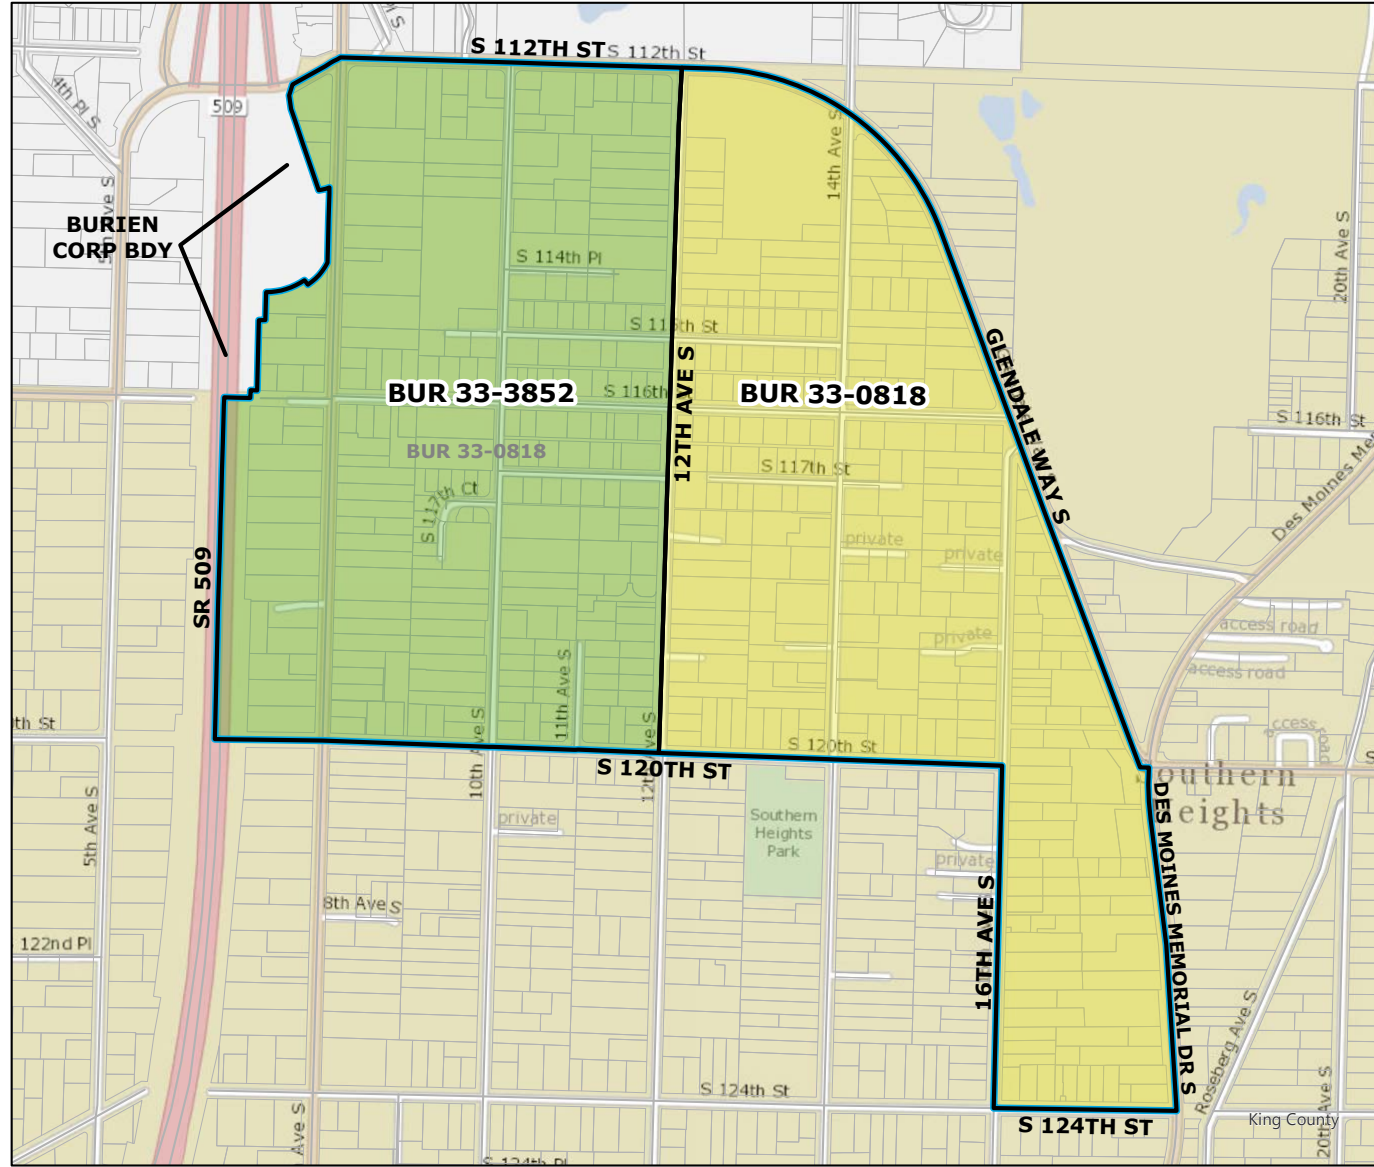

2021 Precinct Alterations

Code	Precinct Name	LG	CG	CC
3880	AUTUMN	34	7	8
0231	BERNICE	34	7	8

Original Precinct(s)

0231	BERNICE	34	7	8
------	---------	----	---	---

*: Denotes precinct(s) that have been abolished.
 Precinct map produced by King County GIS Elections in accordance with KCC 1.12.101 & RCW 29A.16.040

Legend

- Original Precinct(s)
- New Precinct(s)
- Altered Precinct(s)

2021 Precinct Alterations

Code	Precinct Name	LG	CG	CC
3853	BUR 33-3853	33	7	8
0705	BUR 33-0705	33	7	8
Original Precinct(s)				
0705	BUR 33-0705	33	7	8

*: Denotes precinct(s) that have been abolished.
 Precinct map produced by King County GIS Elections in accordance with KCC 1.12.101 & RCW 29A.16.040

Legend

- Original Precinct(s)
- New Precinct(s)
- Altered Precinct(s)

2021 Precinct Alterations

Code	Precinct Name	LG	CG	CC
3852	BUR 33-3852	33	7	8
0818	BUR 33-0818	33	7	8
Original Precinct(s)				
0818	BUR 33-0818	33	7	8

*: Denotes precinct(s) that have been abolished.
 Precinct map produced by King County GIS Elections in accordance with KCC 1.12.101 & RCW 29A.16.040