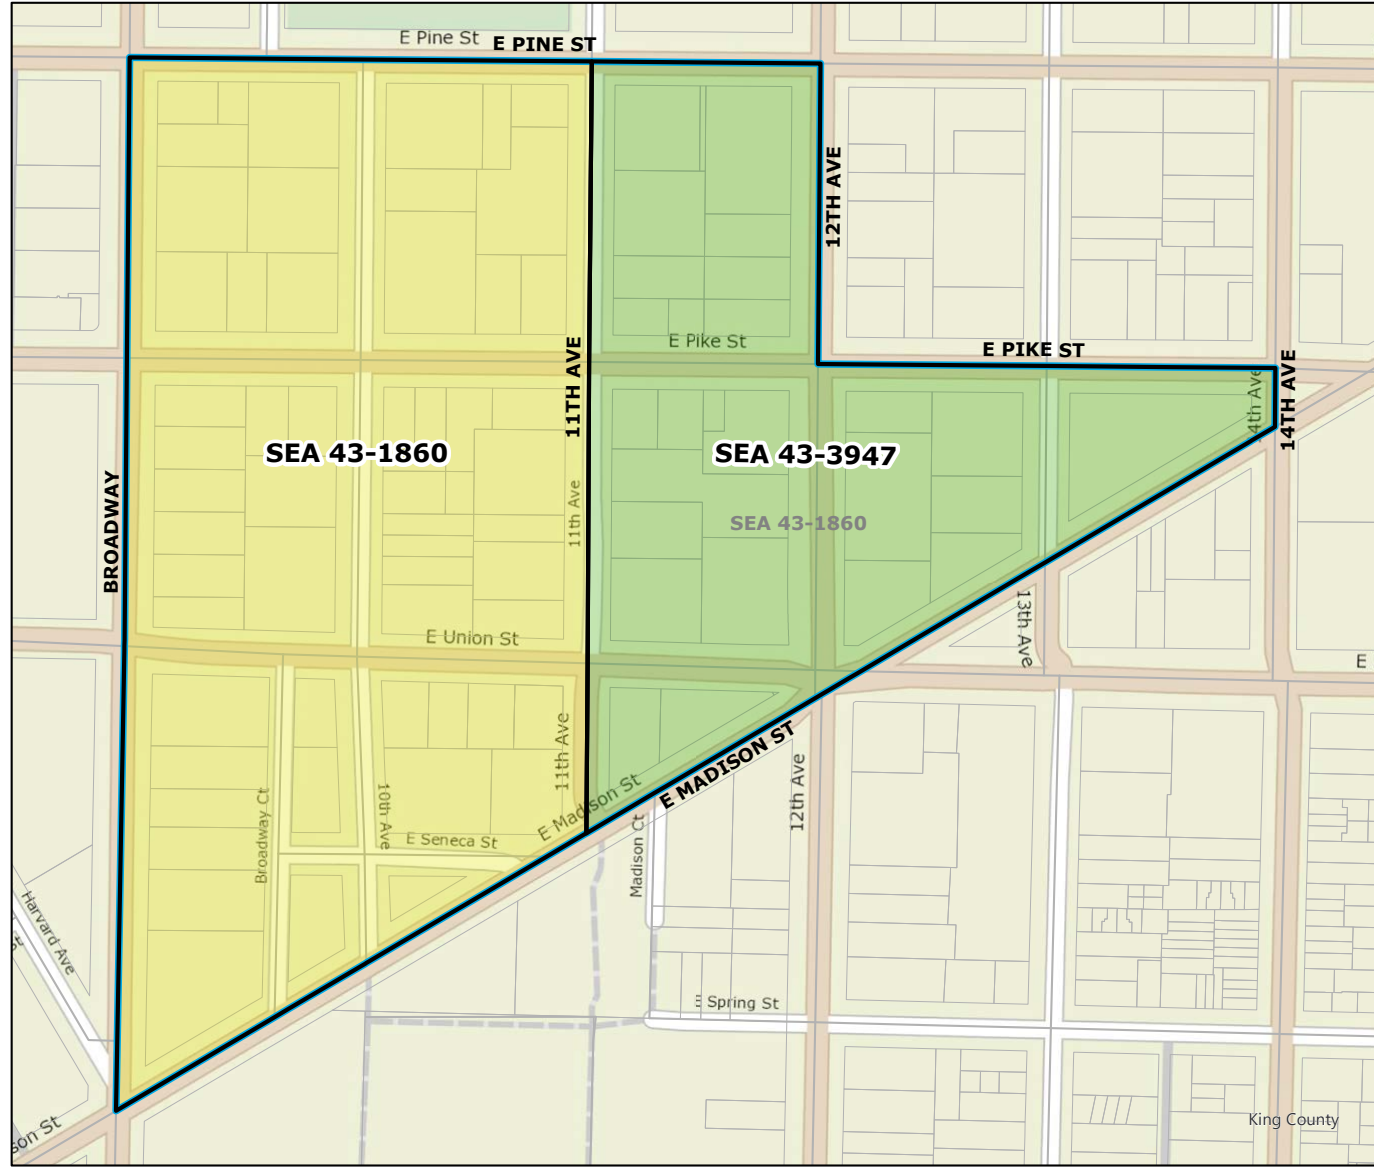

2021 Precinct Alterations

Code	Precinct Name	LG	CG	CC
3947	SEA 43-3947	43	7	8
1860	SEA 43-1860	43	7	8

Original Precinct(s)				
1860	SEA 43-1860	43	7	8

*: Denotes precinct(s) that have been abolished.
Precinct map produced by King County GIS Elections in accordance with KCC 1.12.101 & RCW 29A.16.040

Legend

- Original Precinct(s)
- New Precinct(s)
- Altered Precinct(s)