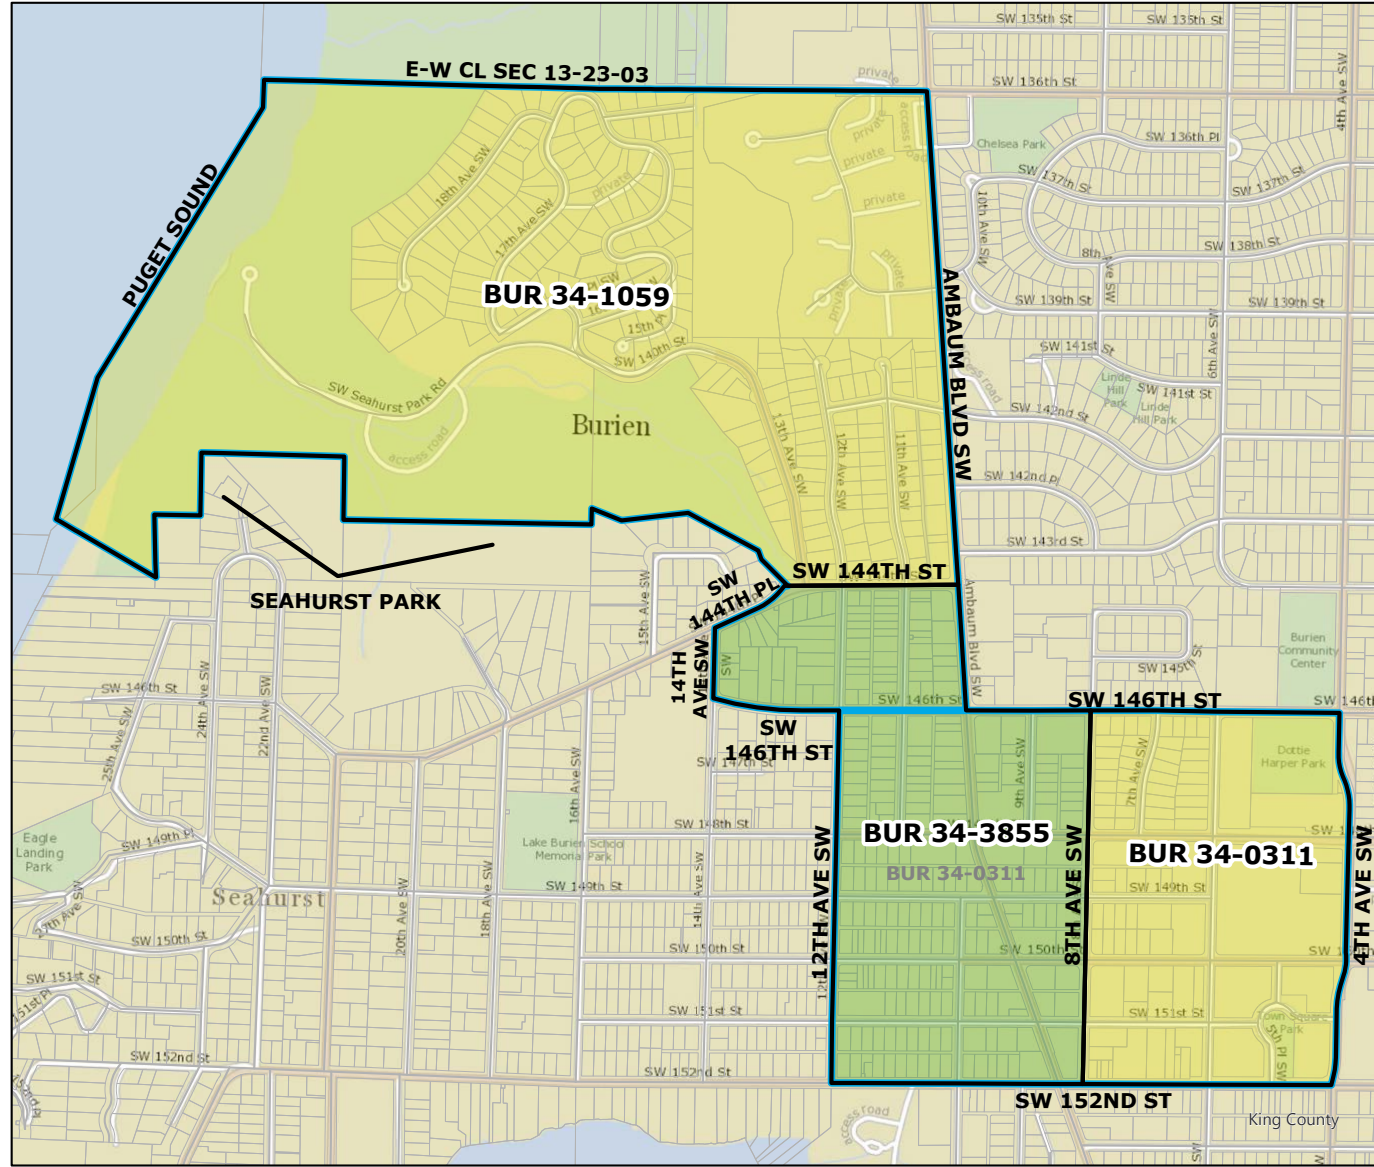

2021 Precinct Alterations

Code	Precinct Name	LG	CG	CC
3852	BUR 33-3852	33	7	8
0818	BUR 33-0818	33	7	8
Original Precinct(s)				
0818	BUR 33-0818	33	7	8

*: Denotes precinct(s) that have been abolished.
 Precinct map produced by King County GIS Elections in accordance with KCC 1.12.101 & RCW 29A.16.040

Legend

- Original Precinct(s)
- New Precinct(s)
- Altered Precinct(s)

2021 Precinct Alterations

Code	Precinct Name	LG	CG	CC
3855	BUR 34-3855	34	7	8
0311	BUR 34-0311	34	7	8
1059	BUR 34-1059	34	7	8

Original Precinct(s)				
0311	BUR 34-0311	34	7	8
1059	BUR 34-1059	34	7	8