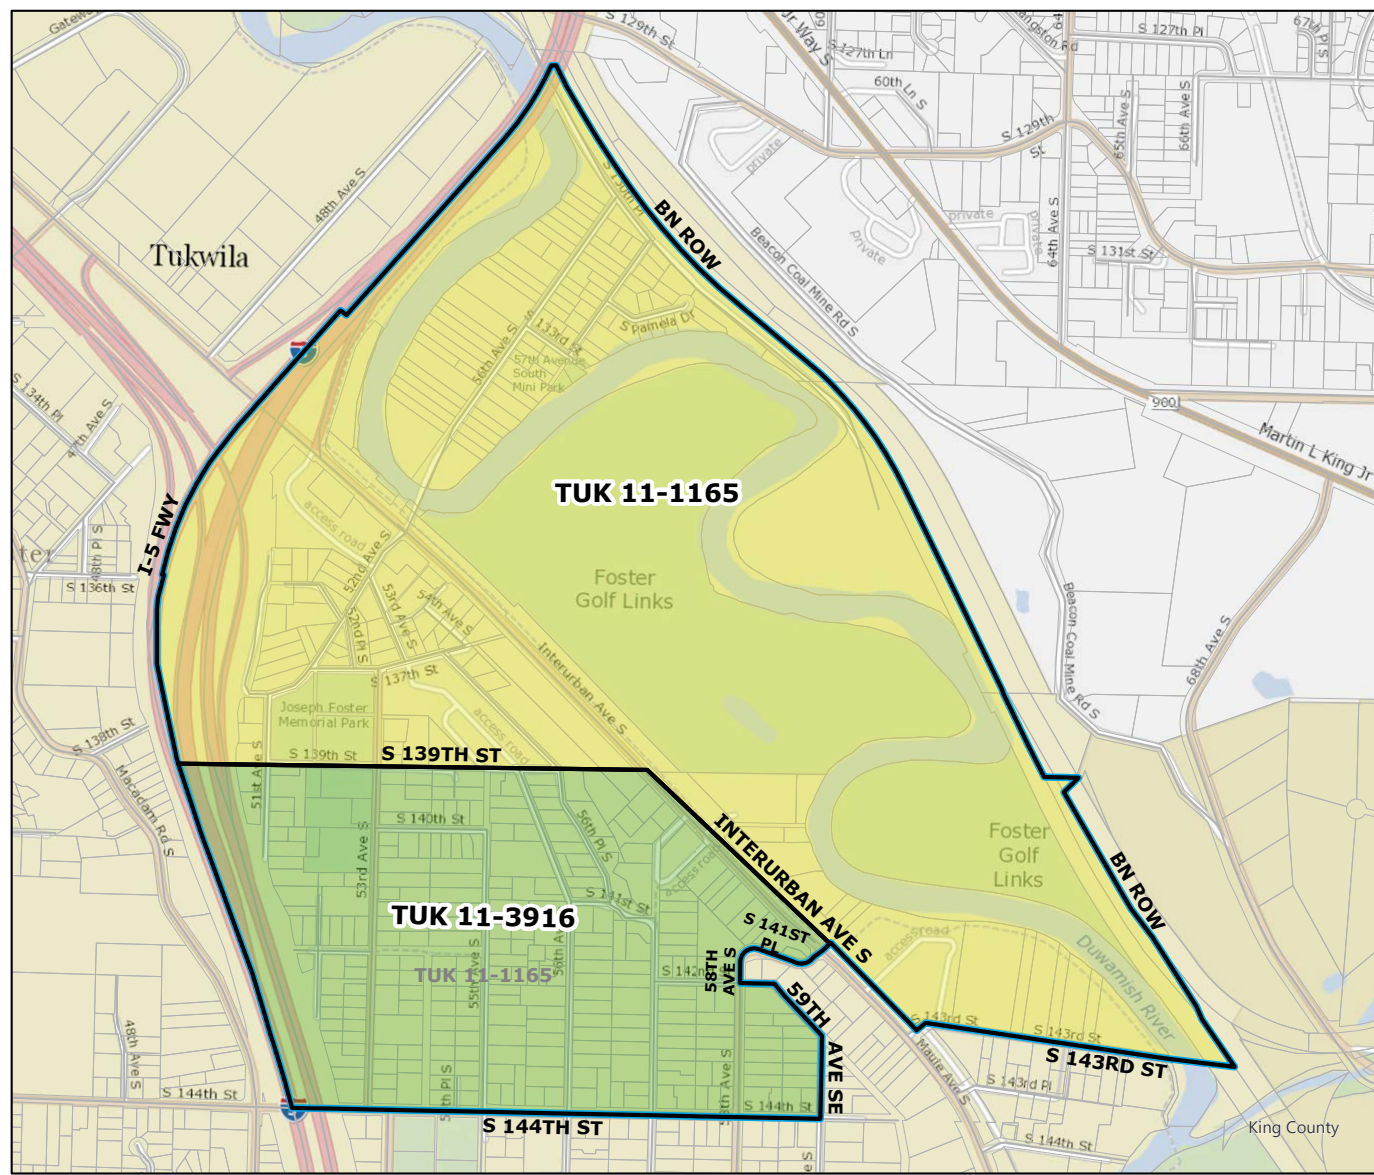

2021 Precinct Alterations

Code	Precinct Name	LG	CG	CC
3916	TUK 11-3916	11	9	8
1165	TUK 11-1165	11	9	8

Original Precinct(s)				
1165	TUK 11-1165	11	9	8

*: Denotes precinct(s) that have been abolished.
Precinct map produced by King County GIS Elections in accordance with KCC 1.12.101 & RCW 29A.16.040

Legend

- Original Precinct(s)
- New Precinct(s)
- Altered Precinct(s)