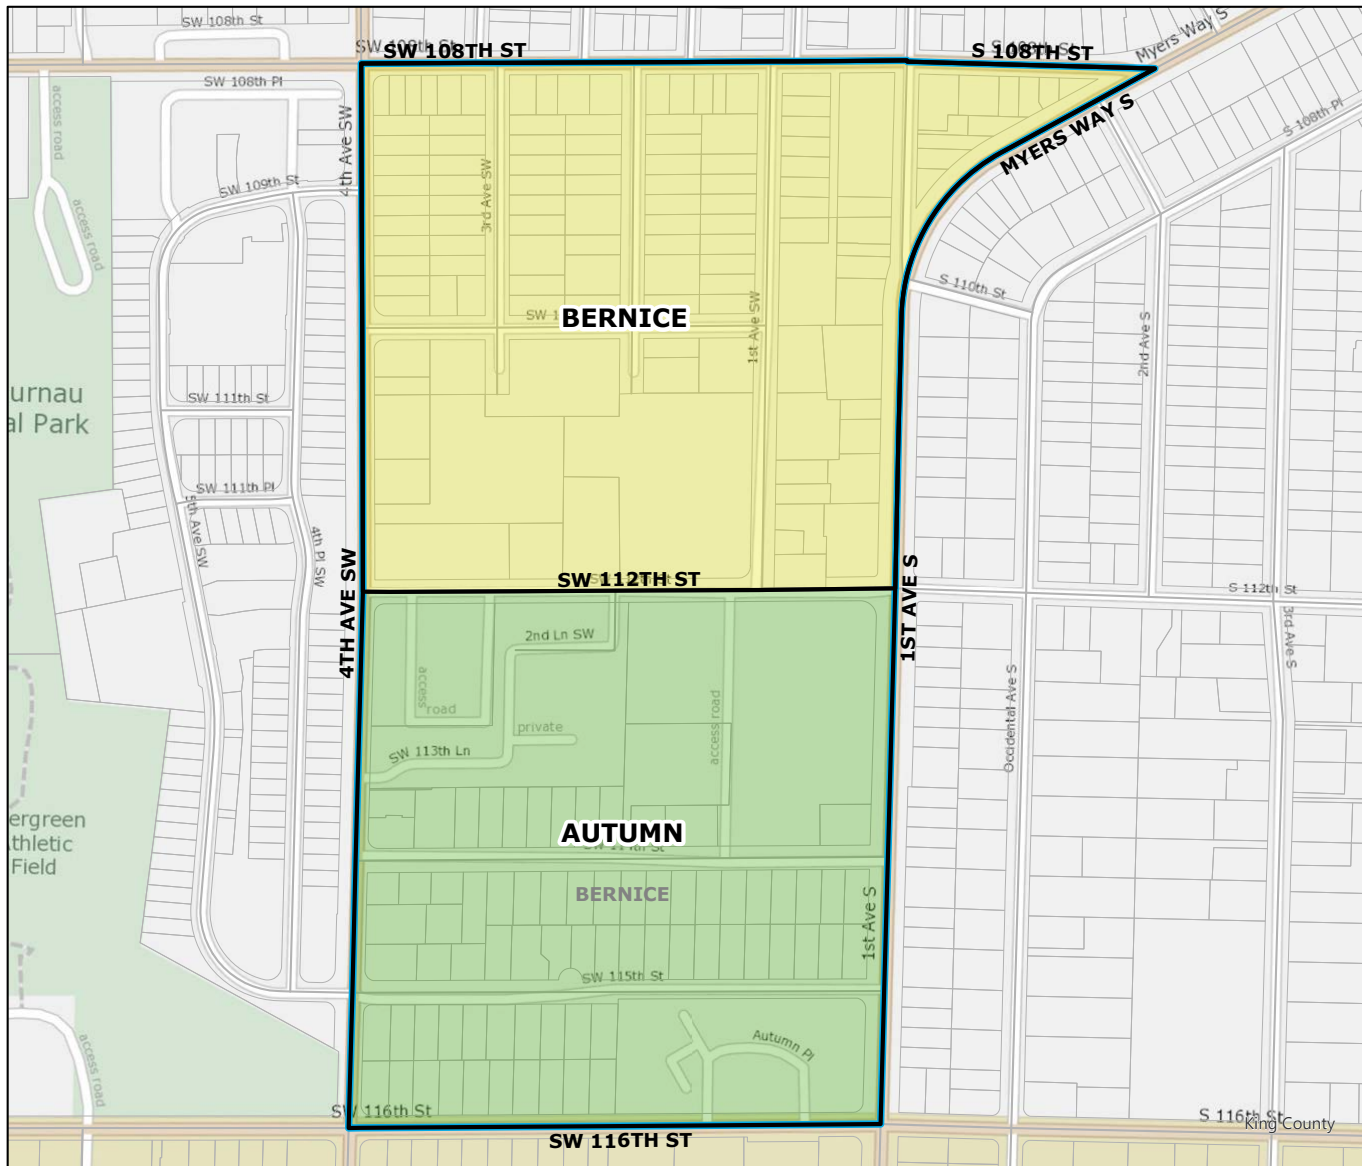

2021 Precinct Alterations

Code	Precinct Name	LG	CG	CC
3880	AUTUMN	34	7	8
0231	BERNICE	34	7	8

Original Precinct(s)

0231	BERNICE	34	7	8
------	---------	----	---	---

*: Denotes precinct(s) that have been abolished.
 Precinct map produced by King County GIS Elections in accordance with KCC 1.12.101 & RCW 29A.16.040

Legend

- Original Precinct(s)
- New Precinct(s)
- Altered Precinct(s)

2021 Precinct Alterations

Code	Precinct Name	LG	CG	CC
3853	BUR 33-3853	33	7	8
0705	BUR 33-0705	33	7	8
Original Precinct(s)				
0705	BUR 33-0705	33	7	8