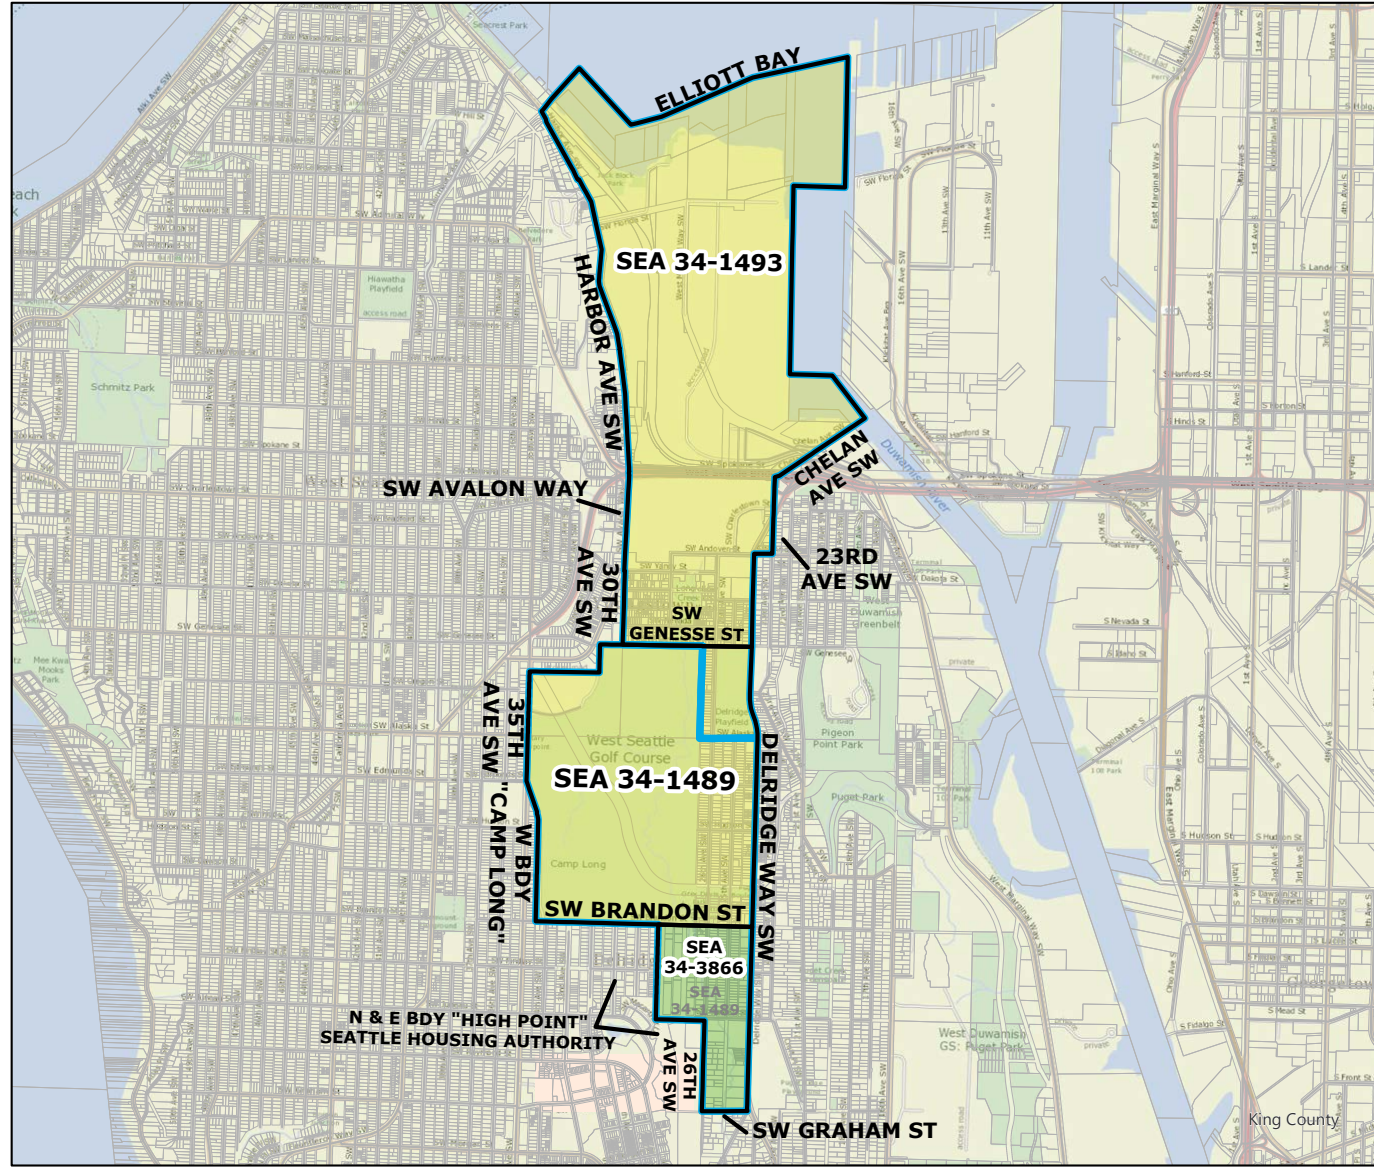

2021 Precinct Alterations

Code	Precinct Name	LG	CG	CC
3866	SEA 34-3866	34	7	8
1489	SEA 34-1489	34	7	8
1493	SEA 34-1493	34	7	8

Original Precinct(s)				
1489	SEA 34-1489	34	7	8
1493	SEA 34-1493	34	7	8

*: Denotes precinct(s) that have been abolished.
Precinct map produced by King County GIS Elections in accordance with KCC 1.12.101 & RCW 29A.16.040

Legend

- Original Precinct(s)
- New Precinct(s)
- Altered Precinct(s)