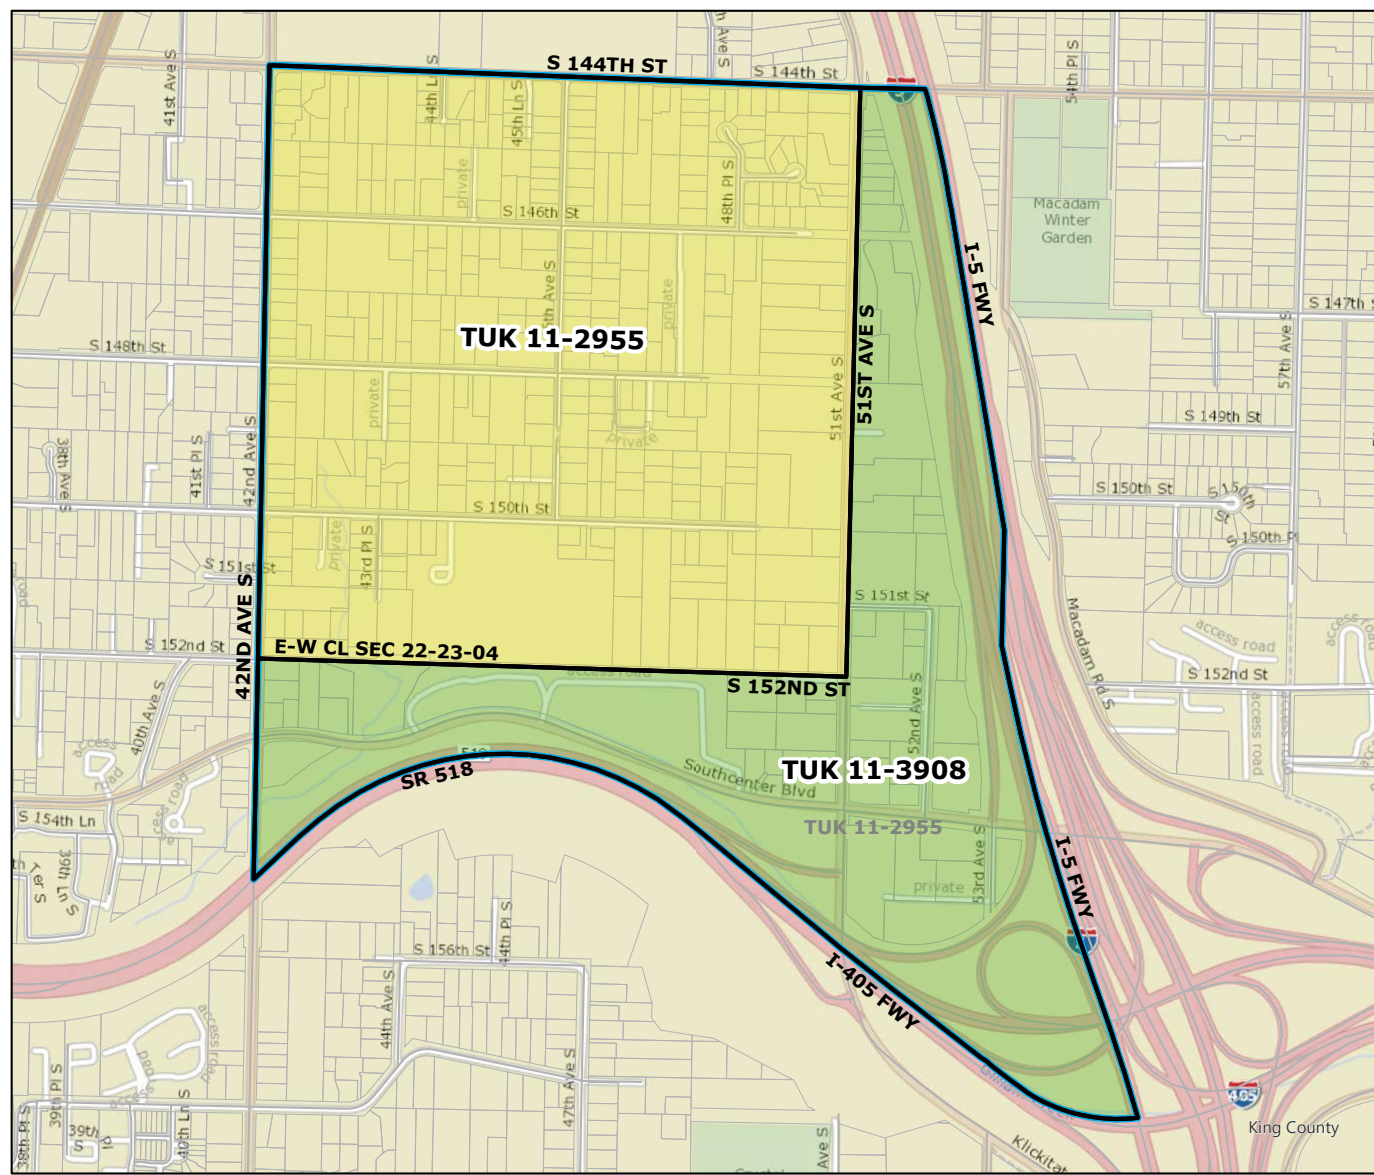

2021 Precinct Alterations

Code	Precinct Name	LG	CG	CC
3908	TUK 11-3908	11	9	8
2955	TUK 11-2955	11	9	8
Original Precinct(s)				
2955	TUK 11-2955	11	9	8

*: Denotes precinct(s) that have been abolished.
Precinct map produced by King County GIS Elections in accordance with KCC 1.12.101 & RCW 29A.16.040

Legend

- Original Precinct(s)
- New Precinct(s)
- Altered Precinct(s)