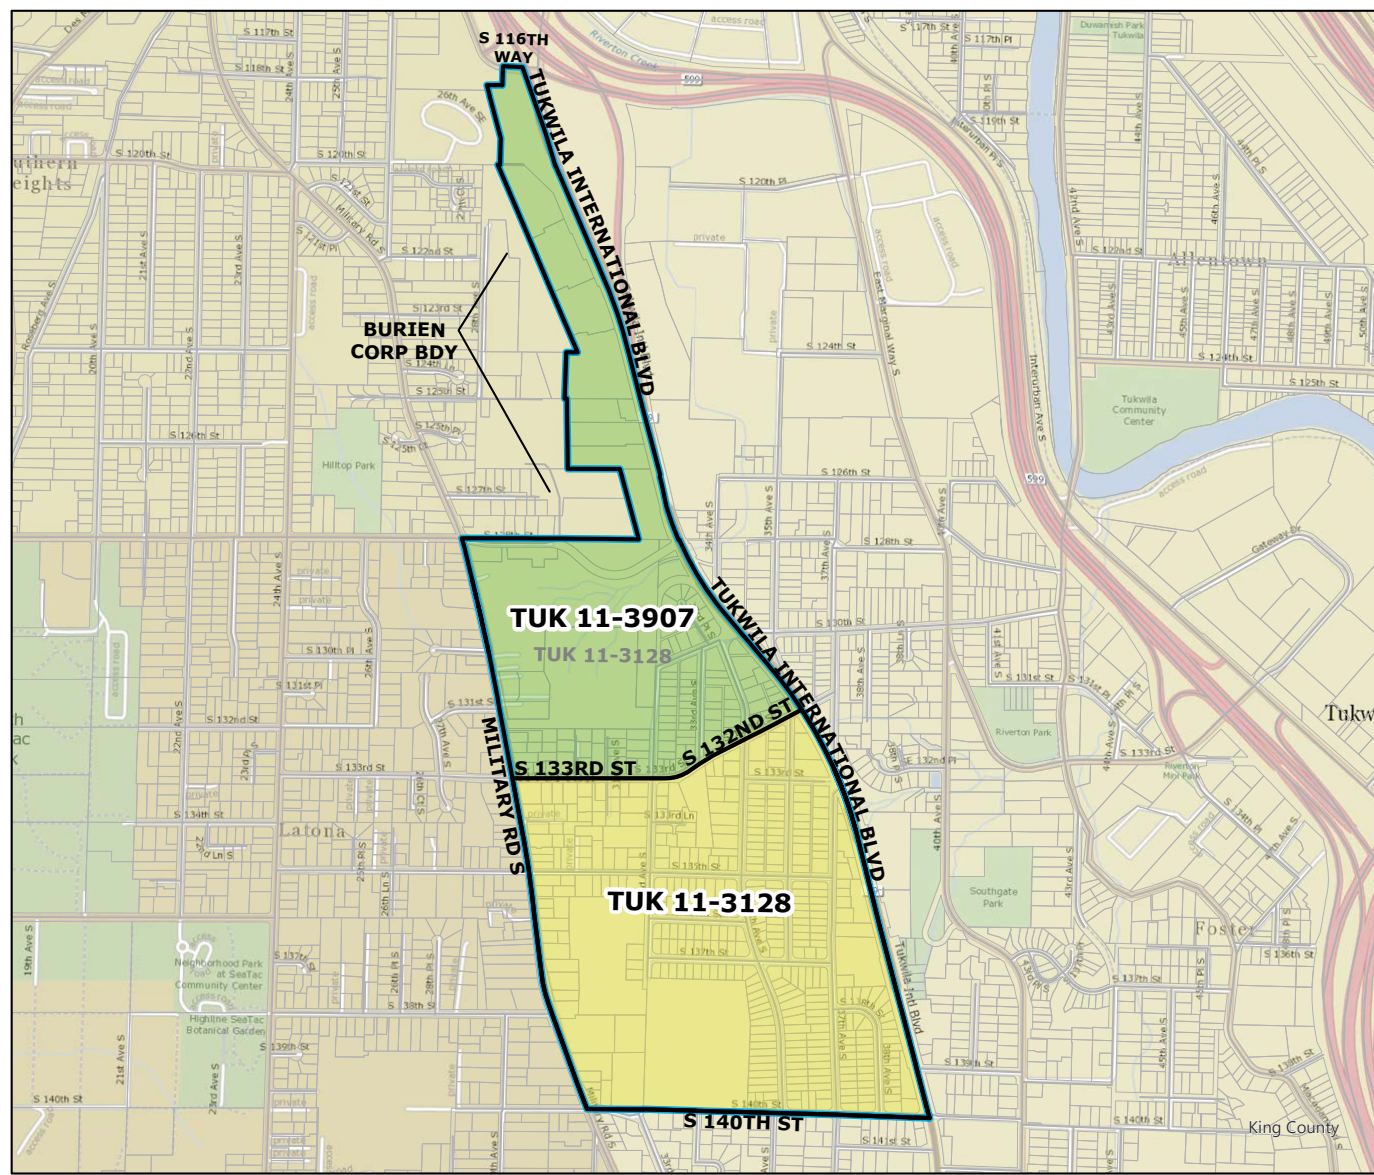

2021 Precinct Alterations

Code	Precinct Name	LG	CG	CC
3937	TUK 11-3937	11	9	8
2956	TUK 11-2956	11	9	8

Original Precinct(s)				
2956	TUK 11-2956	11	9	8

*: Denotes precinct(s) that have been abolished.
 Precinct map produced by King County GIS Elections in accordance with KCC 1.12.101 & RCW 29A.16.040

Legend

- Original Precinct(s)
- New Precinct(s)
- Altered Precinct(s)

2021 Precinct Alterations

Code	Precinct Name	LG	CG	CC
3907	TUK 11-3907	11	9	8
3128	TUK 11-3128	11	9	8

Original Precinct(s)				
3128	TUK 11-3128	11	9	8