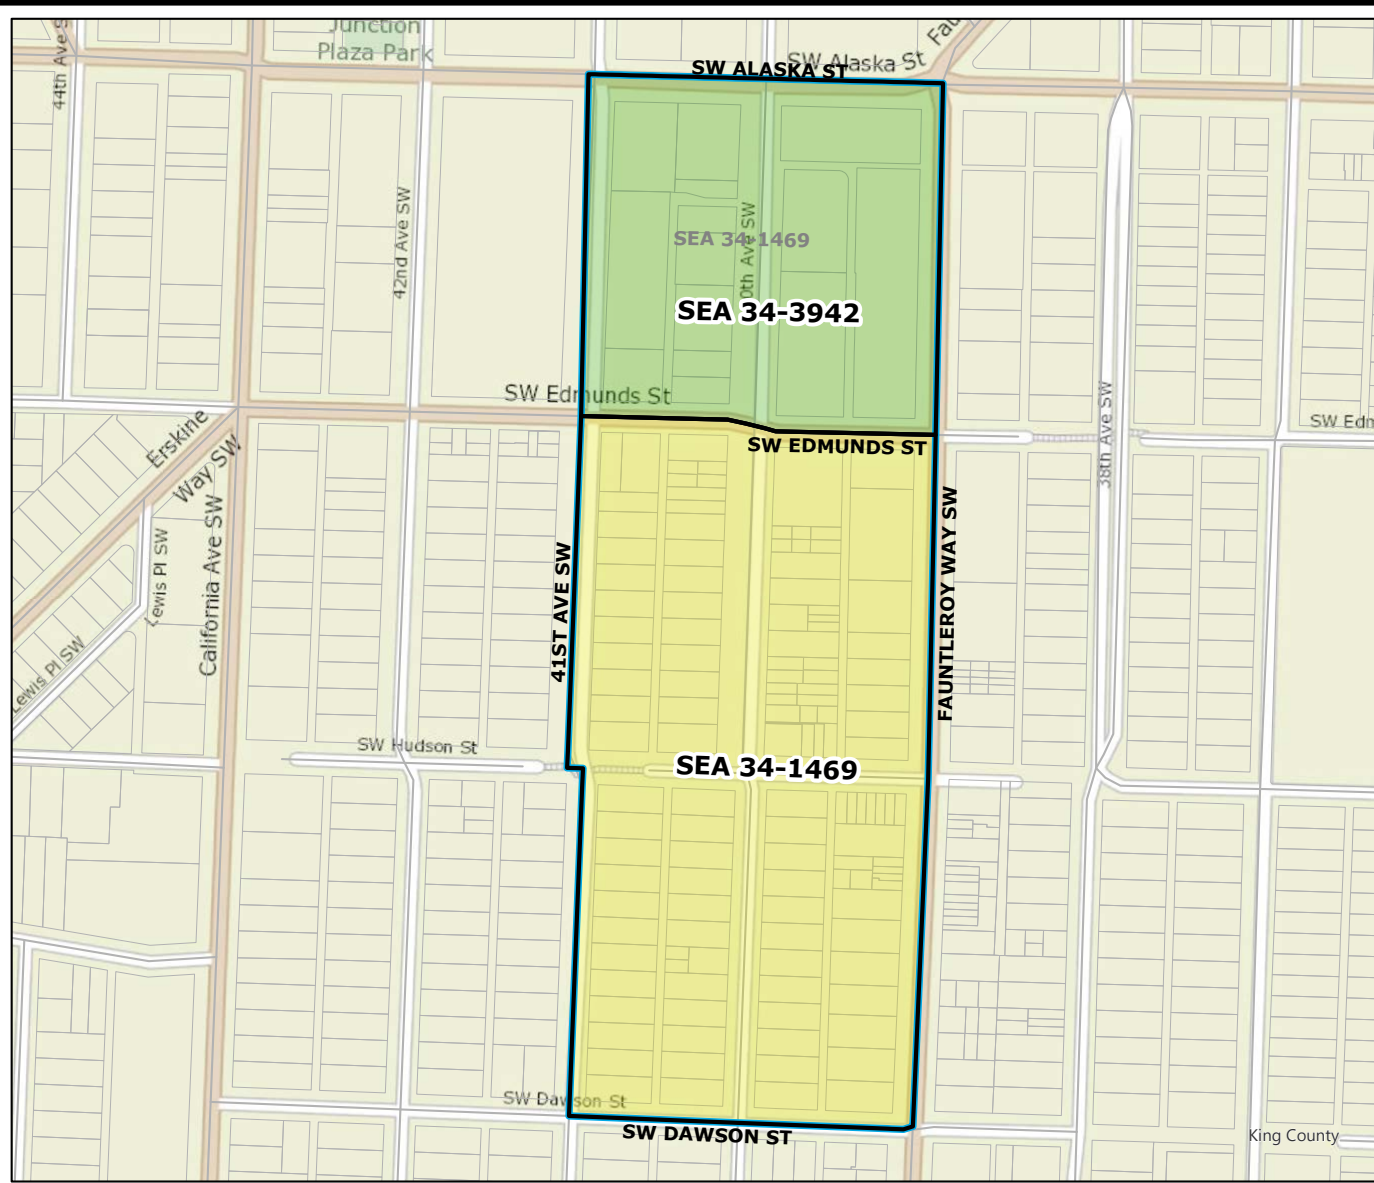

2021 Precinct Alterations

Code	Precinct Name	LG	CG	CC
3942	SEA 34-3942	34	7	8
1469	SEA 34-1469	34	7	8

Original Precinct(s)				
1469	SEA 34-1469	34	7	8

*: Denotes precinct(s) that have been abolished.
Precinct map produced by King County GIS Elections in accordance with KCC 1.12.101 & RCW 29A.16.040

Legend

- Original Precinct(s)
- New Precinct(s)
- Altered Precinct(s)