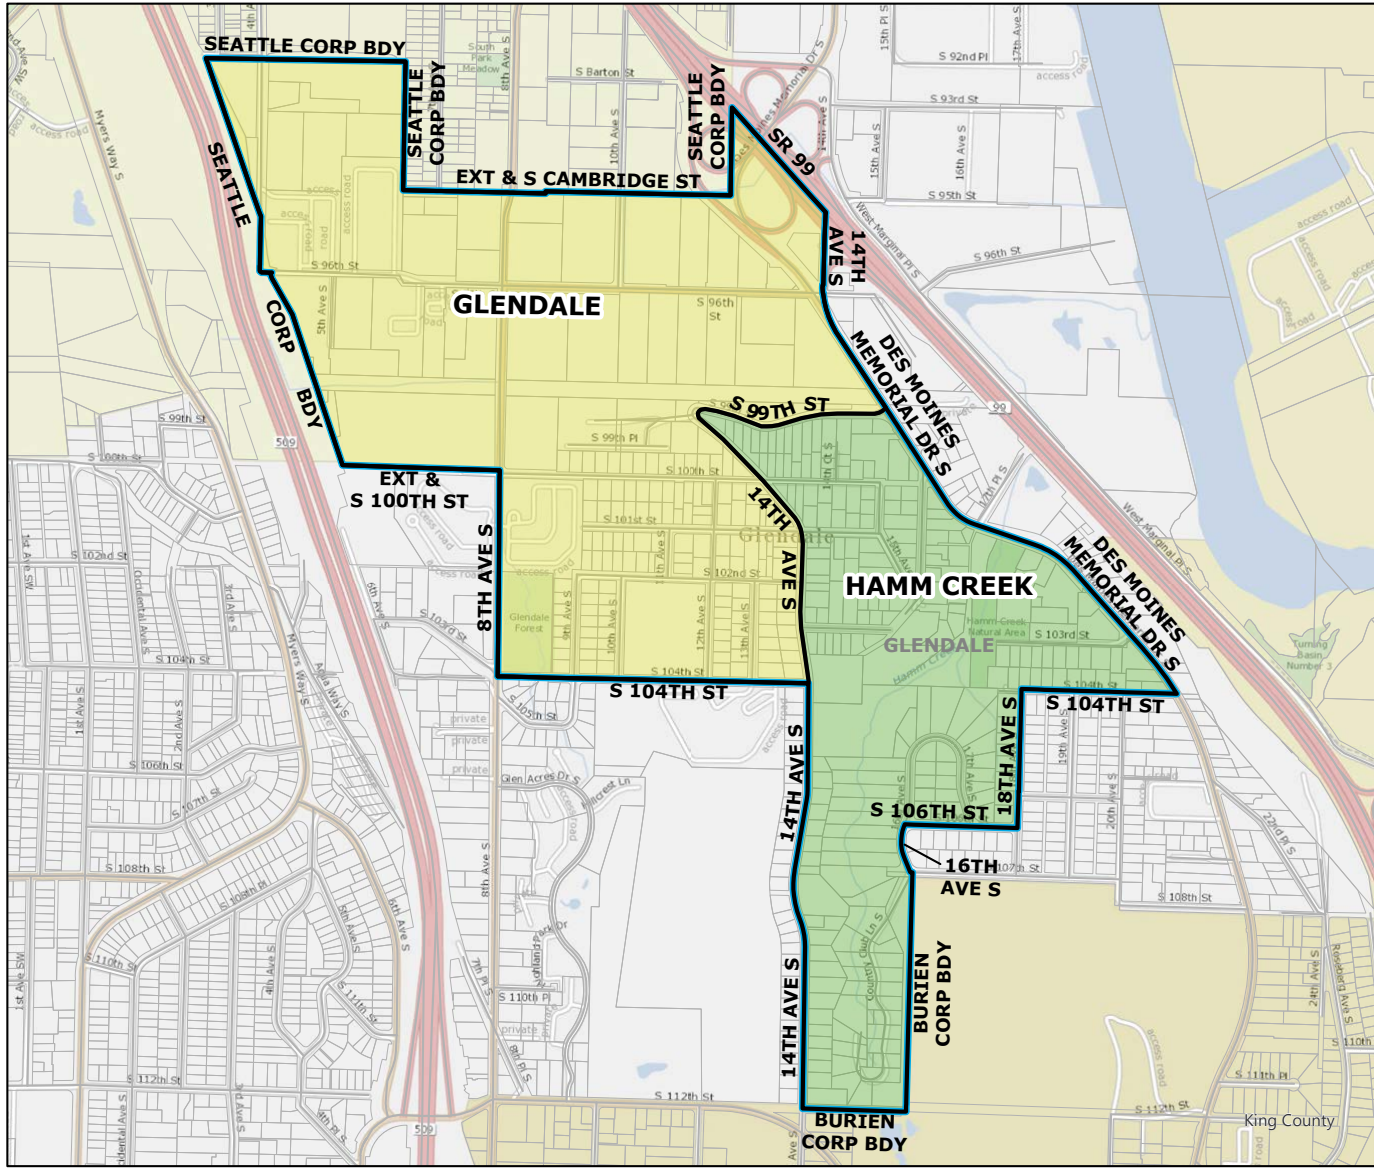

2021 Precinct Alterations

Code	Precinct Name	LG	CG	CC
3897	HAMM CREEK	33	9	8
0471	GLENDALE	33	9	8

Original Precinct(s)				
0471	GLENDALE	33	9	8

*: Denotes precinct(s) that have been abolished.
Precinct map produced by King County GIS Elections in accordance with KCC 1.12.101 & RCW 29A.16.040

Legend

- Original Precinct(s)
- New Precinct(s)
- Altered Precinct(s)