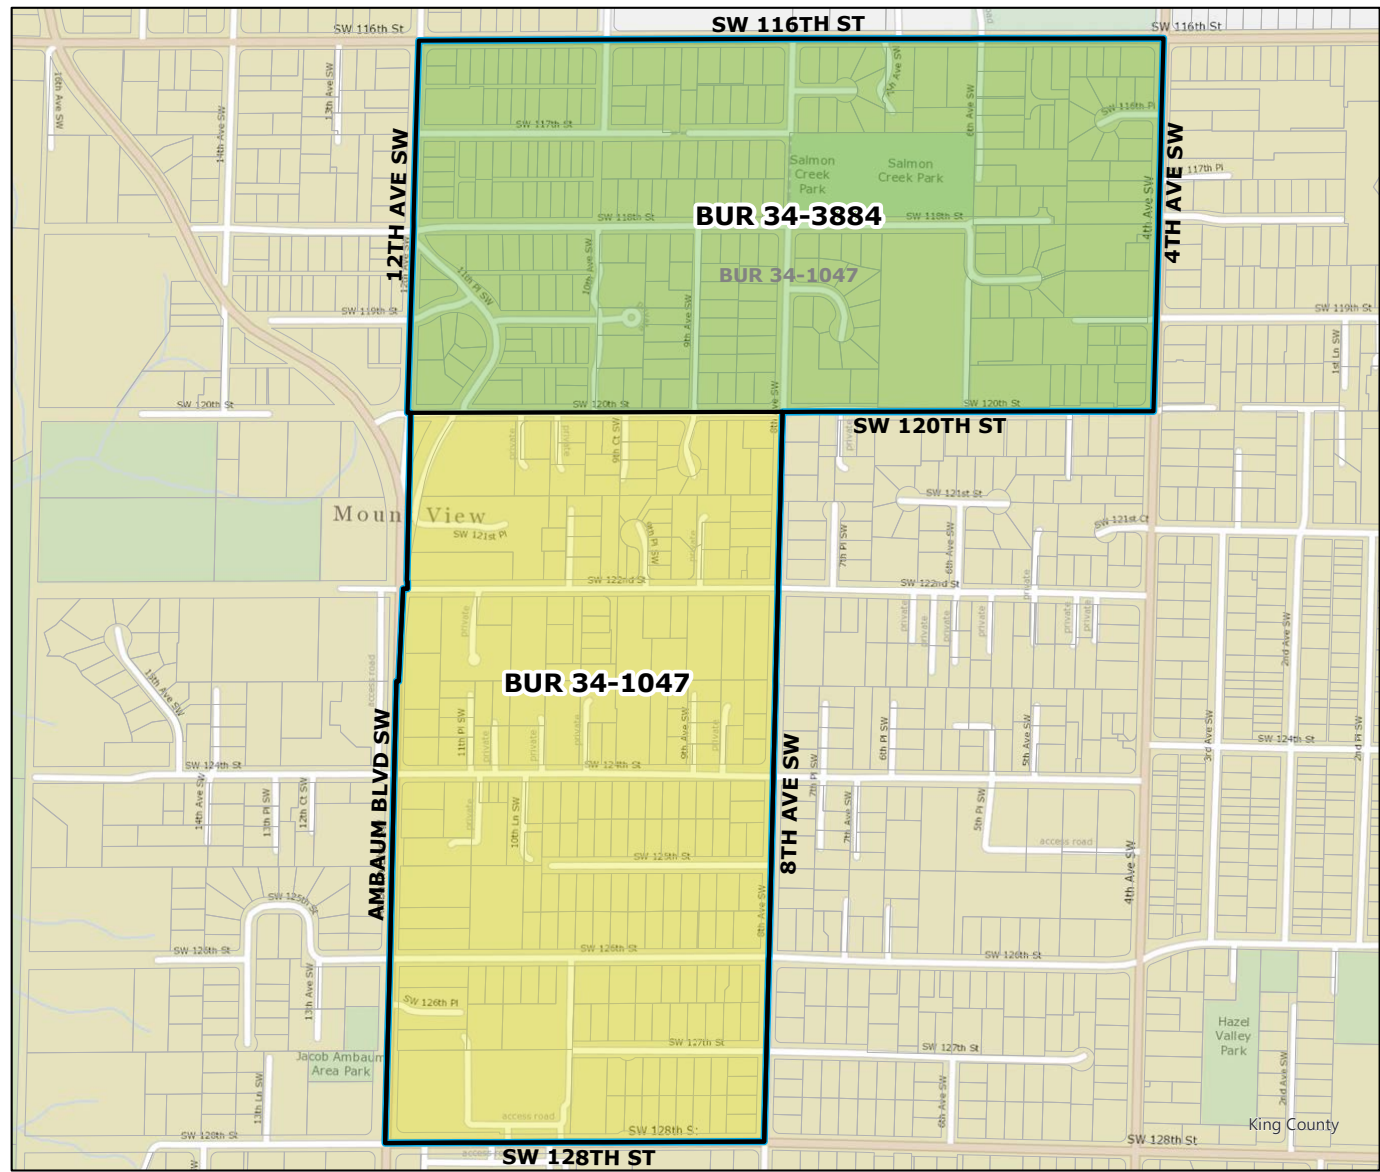

2021 Precinct Alterations

Code	Precinct Name	LG	CG	CC
3852	BUR 33-3852	33	7	8
0818	BUR 33-0818	33	7	8
Original Precinct(s)				
0818	BUR 33-0818	33	7	8

*: Denotes precinct(s) that have been abolished.
 Precinct map produced by King County GIS Elections in accordance with KCC 1.12.101 & RCW 29A.16.040

Legend

- Original Precinct(s)
- New Precinct(s)
- Altered Precinct(s)

2021 Precinct Alterations

Code	Precinct Name	LG	CG	CC
3855	BUR 34-3855	34	7	8
0311	BUR 34-0311	34	7	8
1059	BUR 34-1059	34	7	8

Original Precinct(s)				
0311	BUR 34-0311	34	7	8
1059	BUR 34-1059	34	7	8

*: Denotes precinct(s) that have been abolished.
 Precinct map produced by King County GIS Elections in accordance with KCC 1.12.101 & RCW 29A.16.040

Legend

- Original Precinct(s)
- New Precinct(s)
- Altered Precinct(s)