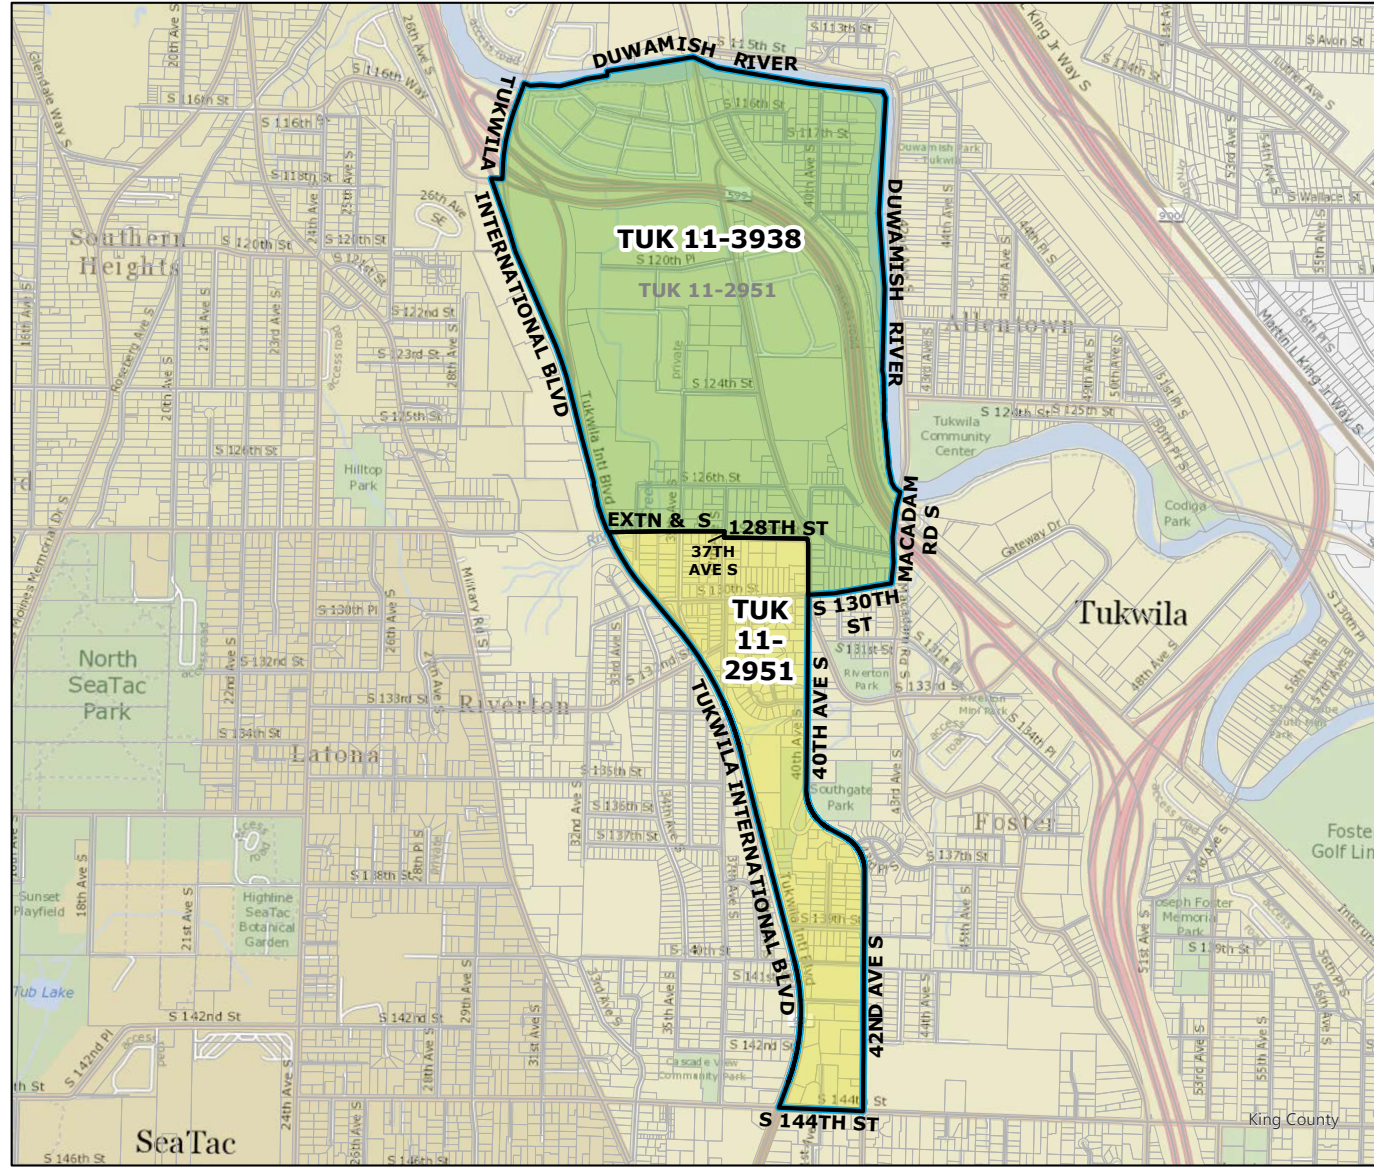

2021 Precinct Alterations

Code	Precinct Name	LG	CG	CC
3938	TUK 11-3938	11	9	8
2951	TUK 11-2951	11	9	8
Original Precinct(s)				
2951	TUK 11-2951	11	9	8

*: Denotes precinct(s) that have been abolished.
Precinct map produced by King County GIS Elections in accordance with KCC 1.12.101 & RCW 29A.16.040

Legend

- Original Precinct(s)
- New Precinct(s)
- Altered Precinct(s)