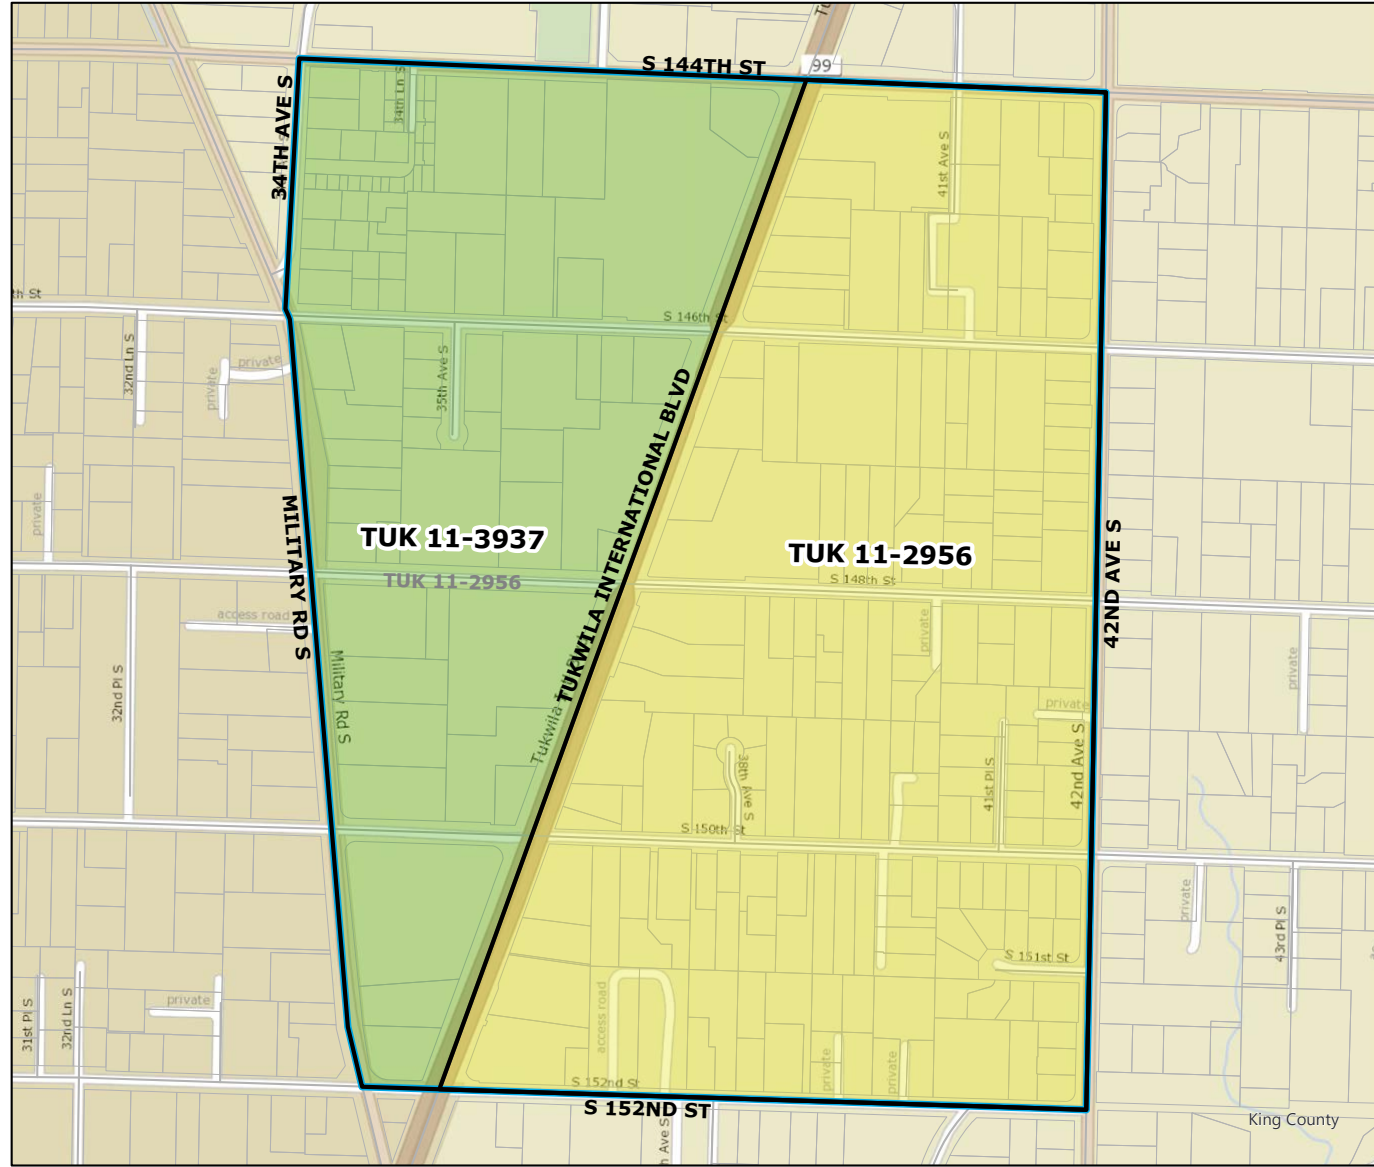

2021 Precinct Alterations

Code	Precinct Name	LG	CG	CC
3937	TUK 11-3937	11	9	8
2956	TUK 11-2956	11	9	8

Original Precinct(s)				
2956	TUK 11-2956	11	9	8

*: Denotes precinct(s) that have been abolished.
Precinct map produced by King County GIS Elections in accordance with KCC 1.12.101 & RCW 29A.16.040

Legend

- Original Precinct(s)
- New Precinct(s)
- Altered Precinct(s)