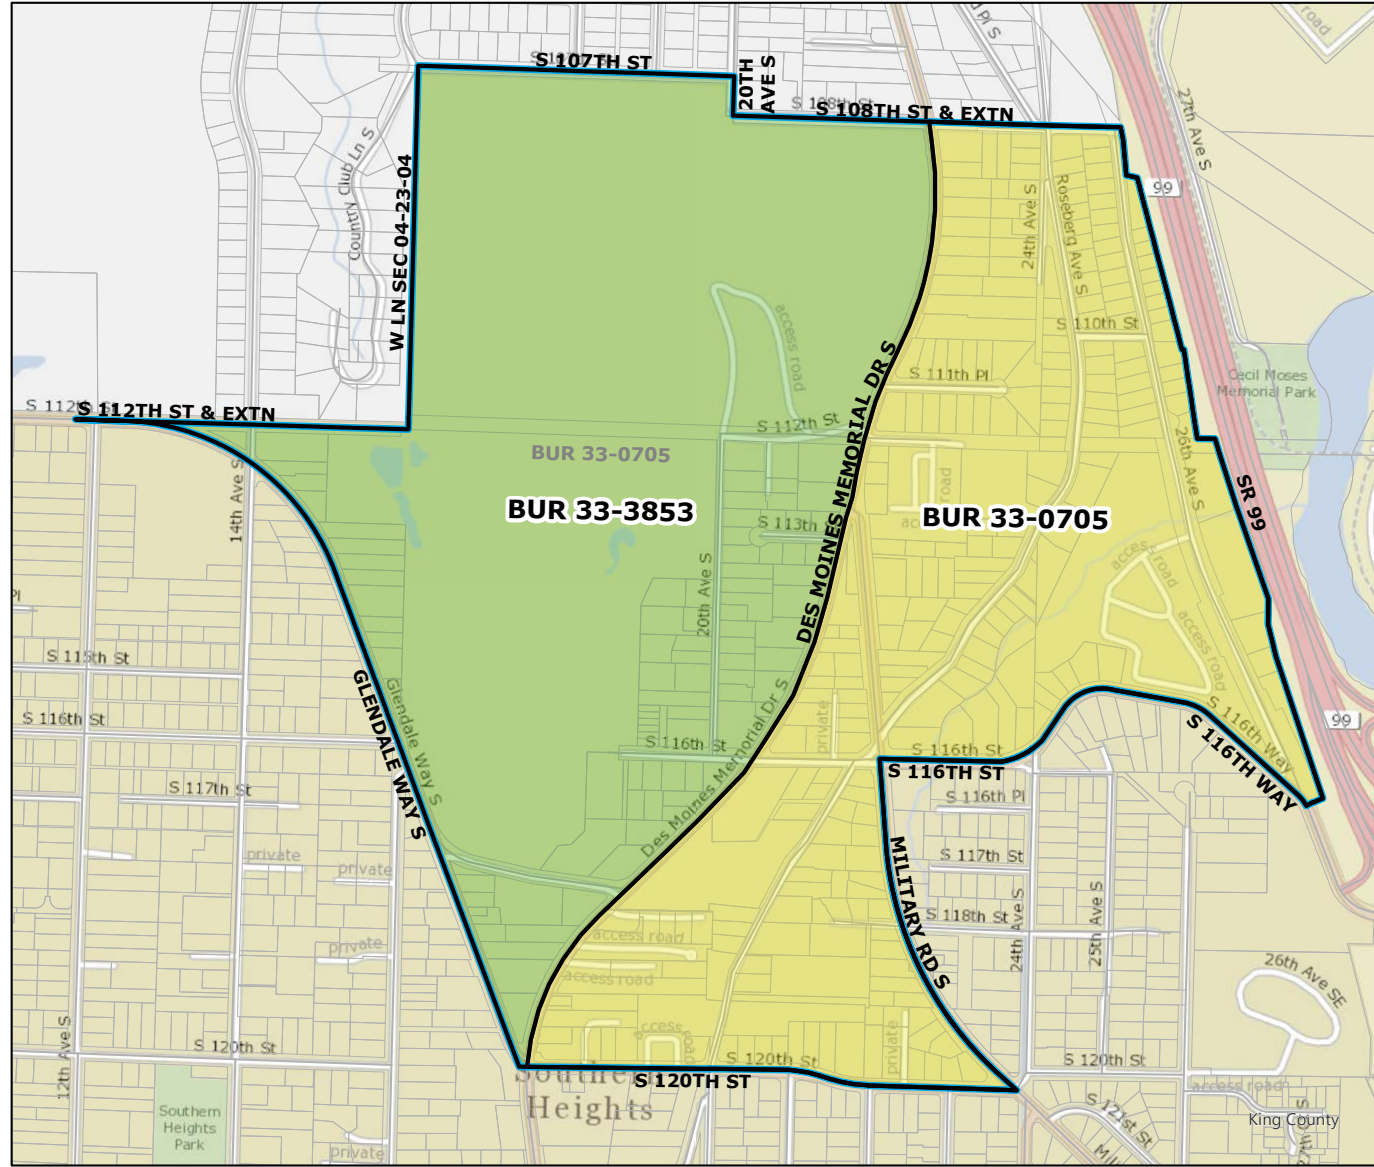

2021 Precinct Alterations

Code	Precinct Name	LG	CG	CC
3880	AUTUMN	34	7	8
0231	BERNICE	34	7	8

Original Precinct(s)

0231	BERNICE	34	7	8
------	---------	----	---	---

*: Denotes precinct(s) that have been abolished.
 Precinct map produced by King County GIS Elections in accordance with KCC 1.12.101 & RCW 29A.16.040

Legend

- Original Precinct(s)
- New Precinct(s)
- Altered Precinct(s)

2021 Precinct Alterations

Code	Precinct Name	LG	CG	CC
3853	BUR 33-3853	33	7	8
0705	BUR 33-0705	33	7	8
Original Precinct(s)				
0705	BUR 33-0705	33	7	8

*: Denotes precinct(s) that have been abolished.
 Precinct map produced by King County GIS Elections in accordance with KCC 1.12.101 & RCW 29A.16.040

Legend

- Original Precinct(s)
- New Precinct(s)
- Altered Precinct(s)

2021 Precinct Alterations

Code	Precinct Name	LG	CG	CC
3852	BUR 33-3852	33	7	8
0818	BUR 33-0818	33	7	8
Original Precinct(s)				
0818	BUR 33-0818	33	7	8

*: Denotes precinct(s) that have been abolished.
 Precinct map produced by King County GIS Elections in accordance with KCC 1.12.101 & RCW 29A.16.040