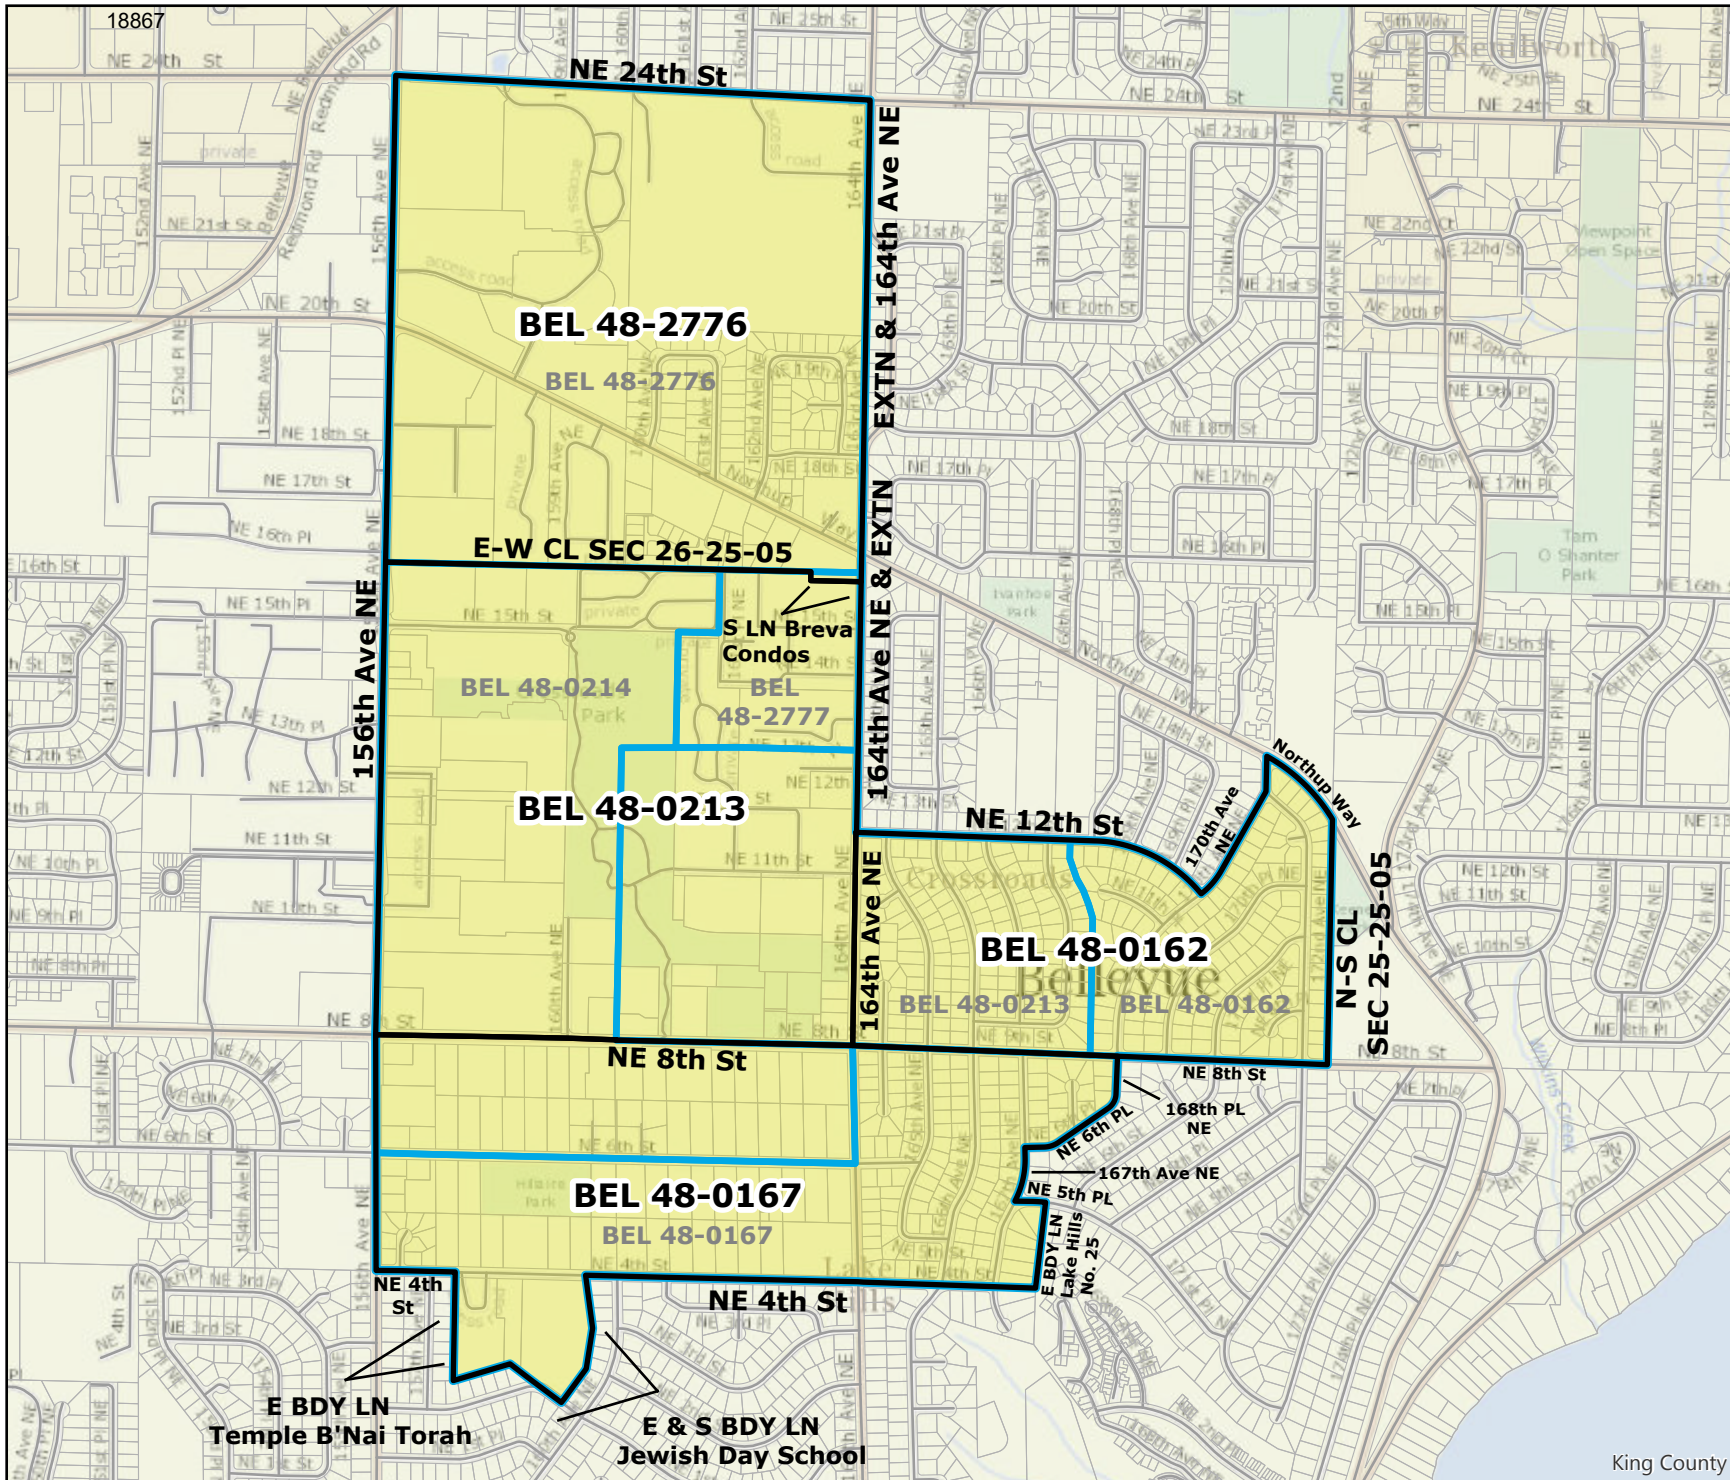

*: Denotes precinct(s) that have been abolished.
 Precinct map produced by King County GIS Elections in accordance with KCC 1.12.101 & RCW 29A.16.040

Legend

- Original Precinct(s)
- New Precinct(s)
- Altered Precinct(s)

2019 Precinct Alterations

Code	Precinct Name	LG	CG	CC
0171	BEL 48-0171	48	9	6
2559	BEL 48-2559	48	9	6
Original Precinct(s)				
0171	BEL 48-0171	48	9	6
2559	BEL 48-2559	48	9	6

*: Denotes precinct(s) that have been abolished.
 Precinct map produced by King County GIS Elections in accordance with KCC 1.12.101 & RCW 29A.16.040

Legend

- Original Precinct(s)
- New Precinct(s)
- Altered Precinct(s)

2019 Precinct Alterations

Code	Precinct Name	LG	CG	CC
2776	BEL 48-2776	48	9	6
0213	BEL 48-0213	48	9	6
0167	BEL 48-0167	48	9	6
0162	BEL 48-0162	48	9	6
Original Precinct(s)				
2776	BEL 48-2776	48	9	6
0213	BEL 48-0213	48	9	6
0167	BEL 48-0167	48	9	6
0162	BEL 48-0162	48	9	6
0214	BEL 48-0214*	48	9	6
2777	BEL 48-2777*	48	9	6