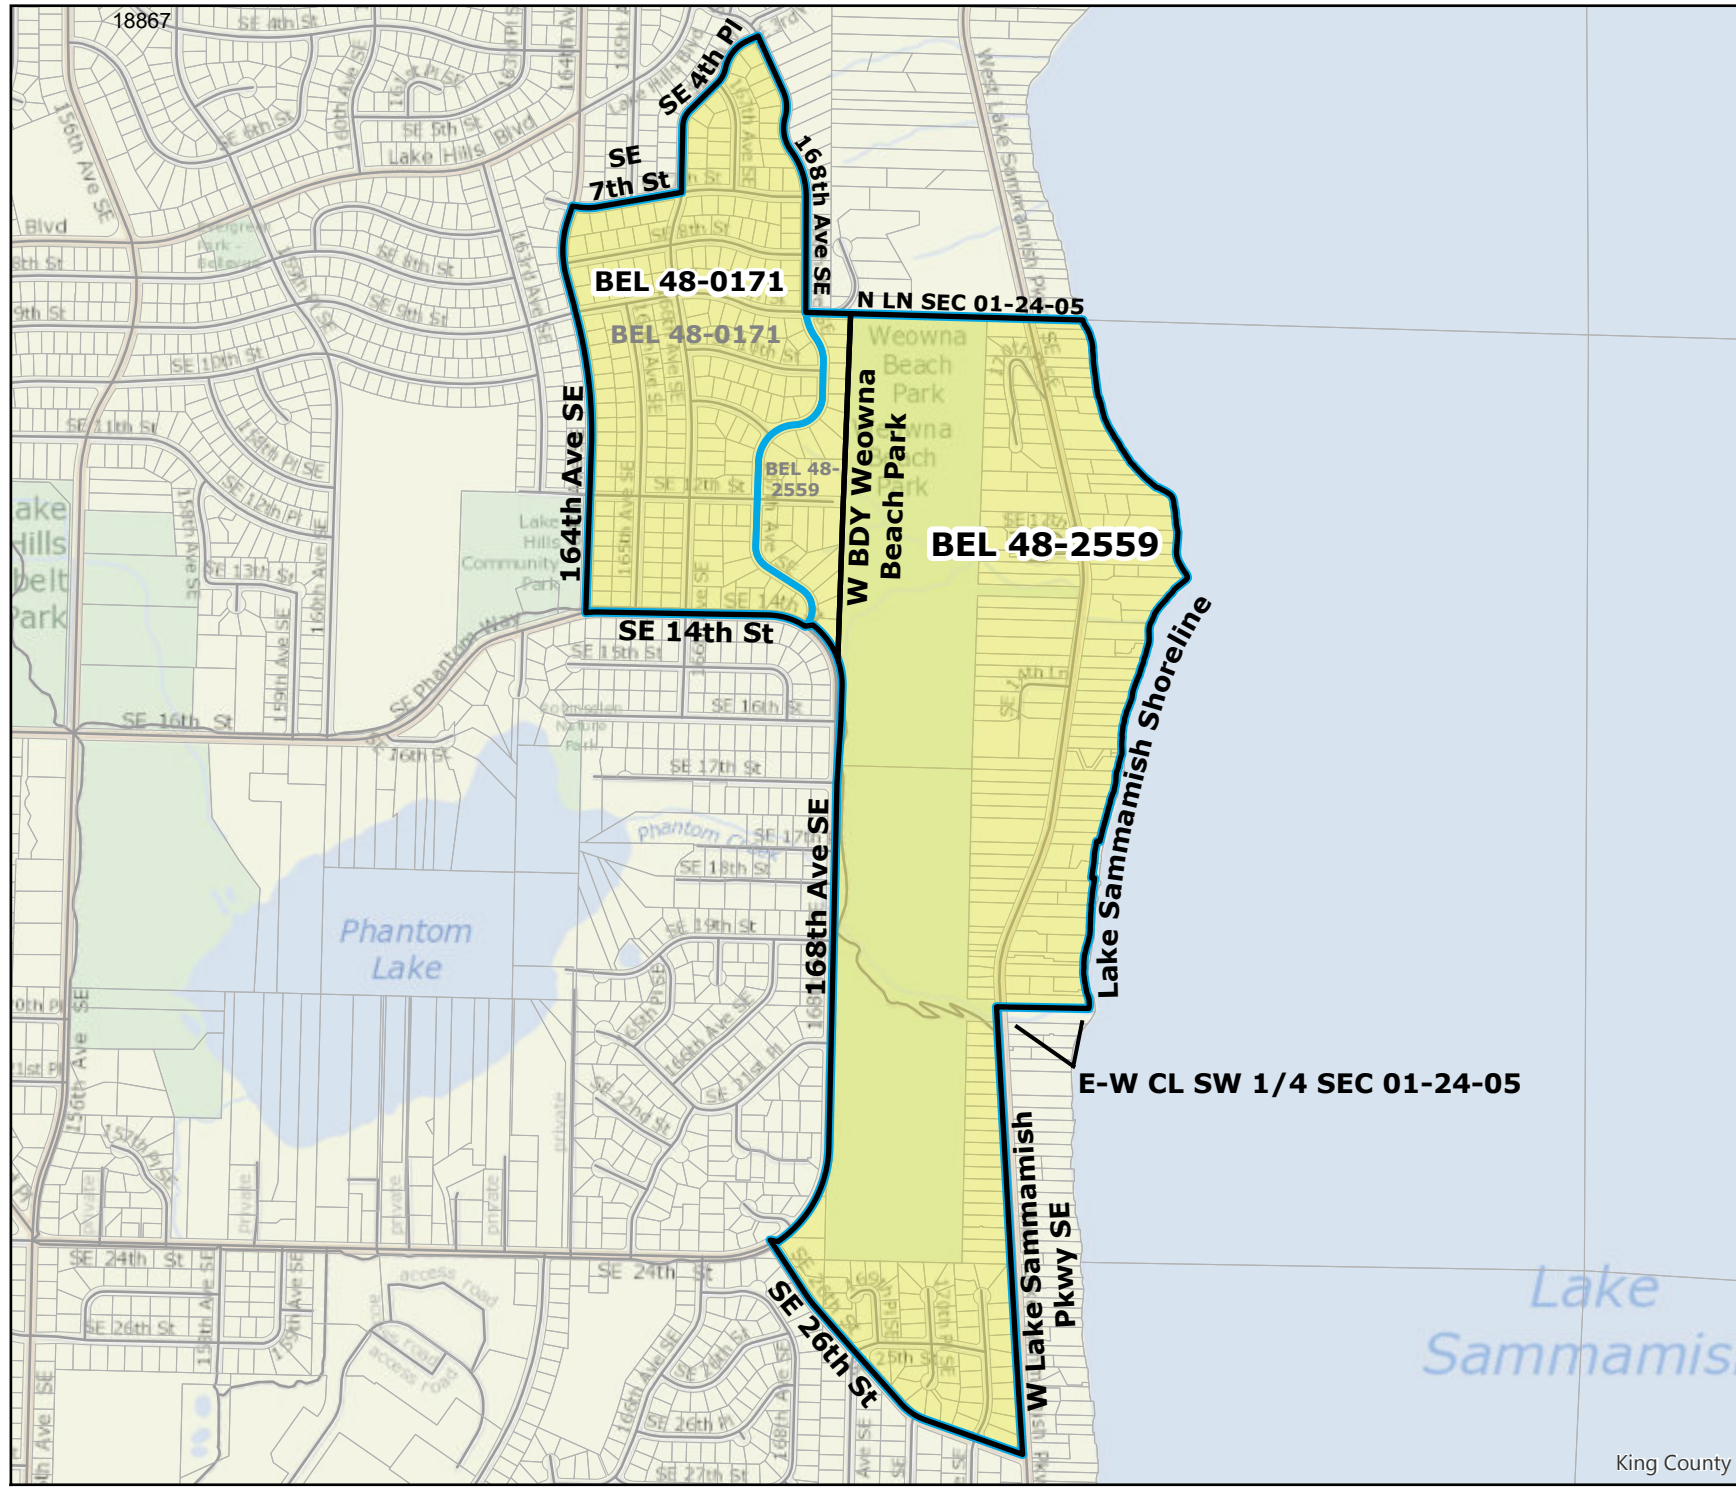

2019 Precinct Alterations

Code	Precinct Name	LG	CG	CC
2621	BEL 41-2621	41	9	6
0175	BEL 41-0175	41	9	6
Original Precinct(s)				
2621	BEL 41-2621	41	9	6
0175	BEL 41-0175	41	9	6

*: Denotes precinct(s) that have been abolished.
 Precinct map produced by King County GIS Elections in accordance with KCC 1.12.101 & RCW 29A.16.040

Legend

- Original Precinct(s)
- New Precinct(s)
- Altered Precinct(s)

2019 Precinct Alterations

Code	Precinct Name	LG	CG	CC
0165	BEL 48-0165	48	9	6
Original Precinct(s)				
0165	BEL 48-0165	48	9	6
0163	BEL 48-0163*	48	9	6

*: Denotes precinct(s) that have been abolished.
 Precinct map produced by King County GIS Elections in accordance with KCC 1.12.101 & RCW 29A.16.040

Legend

- Original Precinct(s)
- New Precinct(s)
- Altered Precinct(s)

2019 Precinct Alterations

Code	Precinct Name	LG	CG	CC
0171	BEL 48-0171	48	9	6
2559	BEL 48-2559	48	9	6
Original Precinct(s)				
0171	BEL 48-0171	48	9	6
2559	BEL 48-2559	48	9	6

*: Denotes precinct(s) that have been abolished.
 Precinct map produced by King County GIS Elections in accordance with KCC 1.12.101 & RCW 29A.16.040