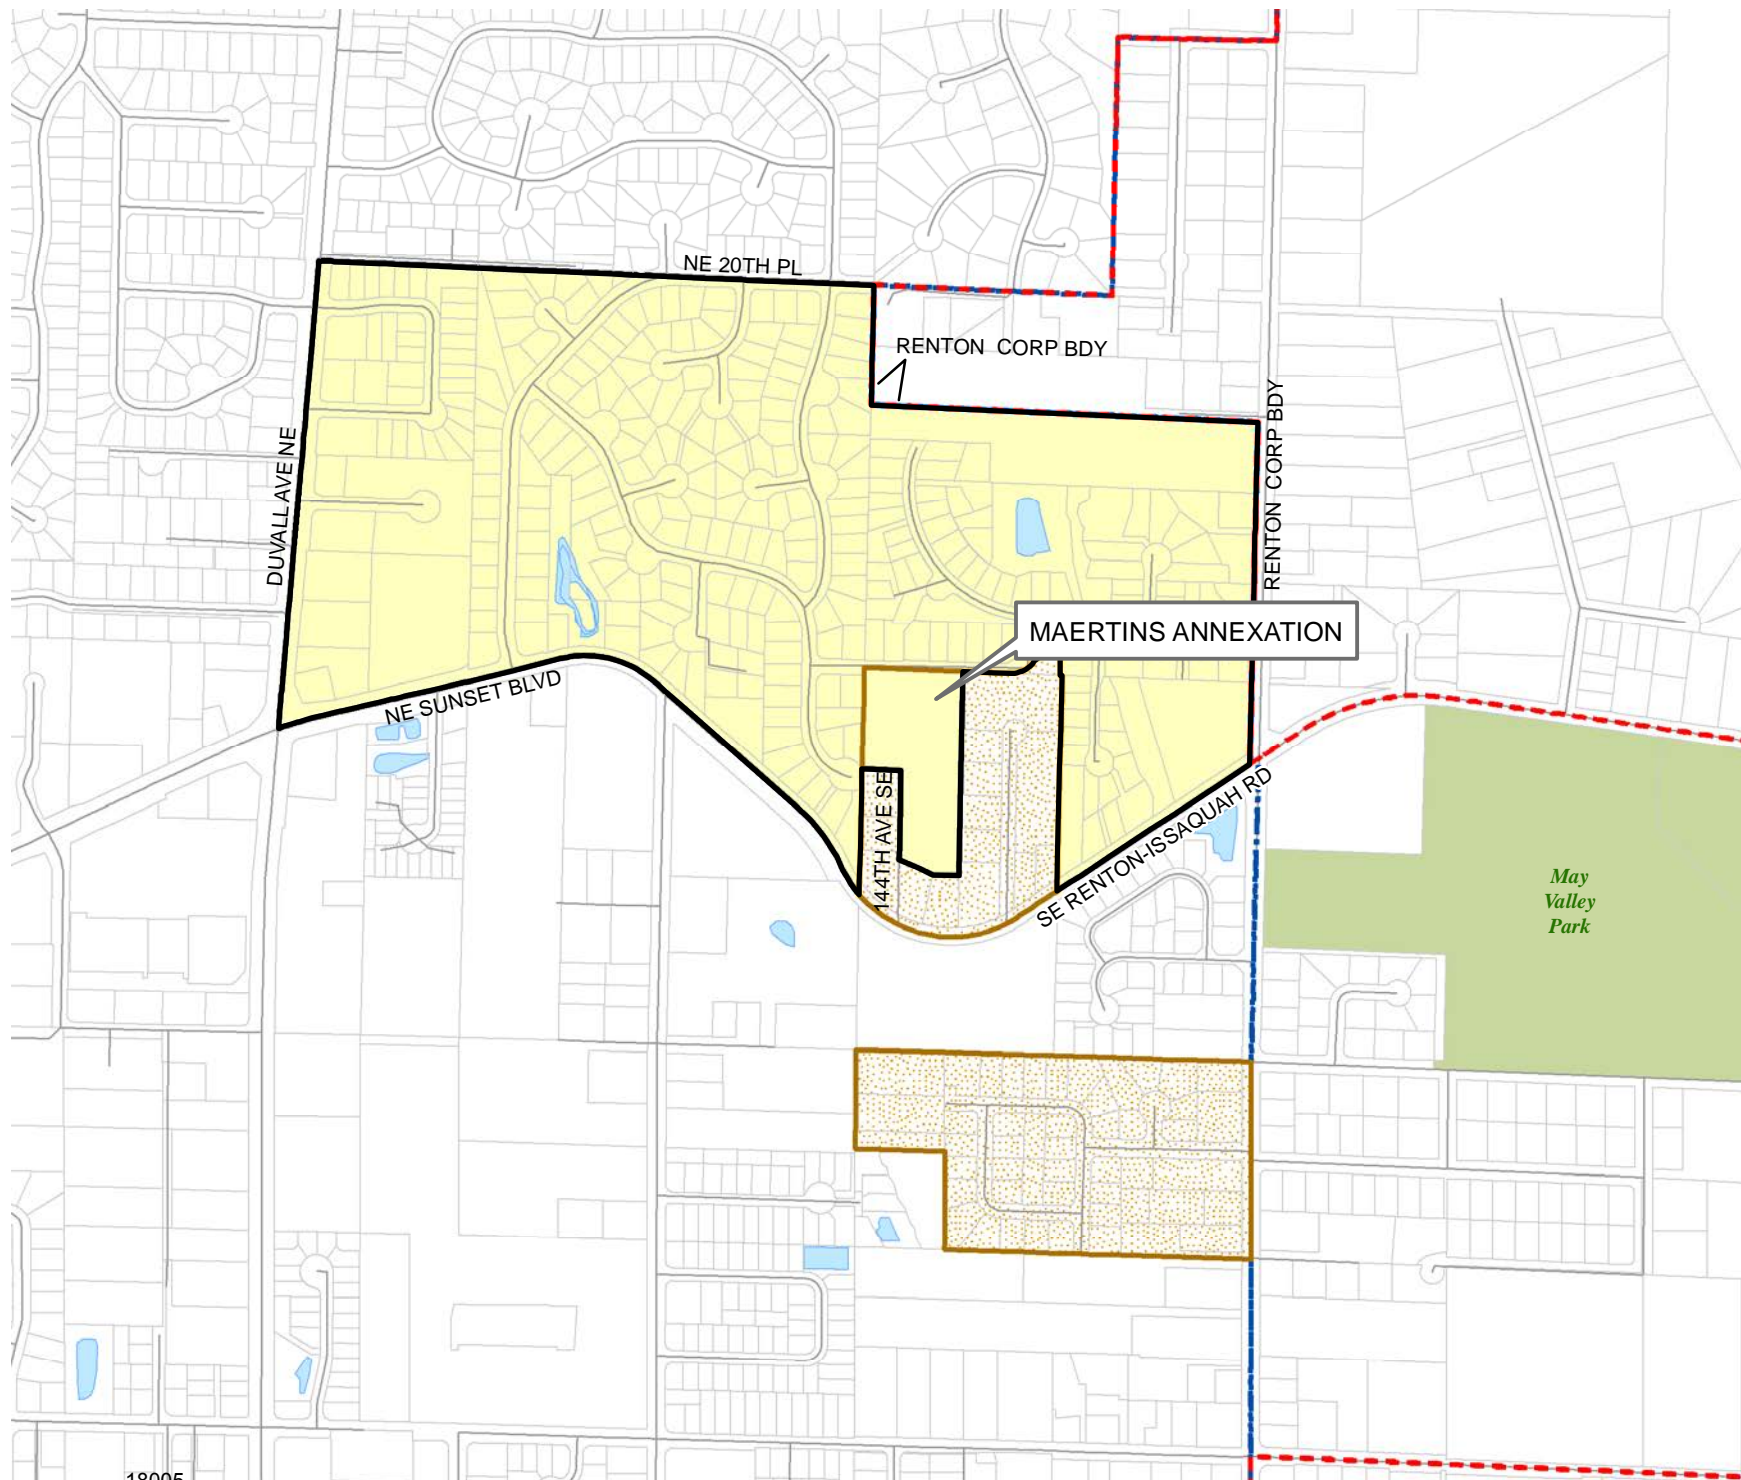

# 2015 Precinct Alterations

Code	Precinct Name	LG	CG	CC
2816	RNT 11-2816	11	9	9
3626	HONEY	11	9	9

## Legend

-  Legislative District Boundaries
-  Congressional District Boundaries
-  Council District Boundaries
-  New Precinct
-  Old Precinct(s)

<b>Census Tract:</b> Tract 025101	<b>S-T-R:</b> 03-23-05
--------------------------------------	---------------------------