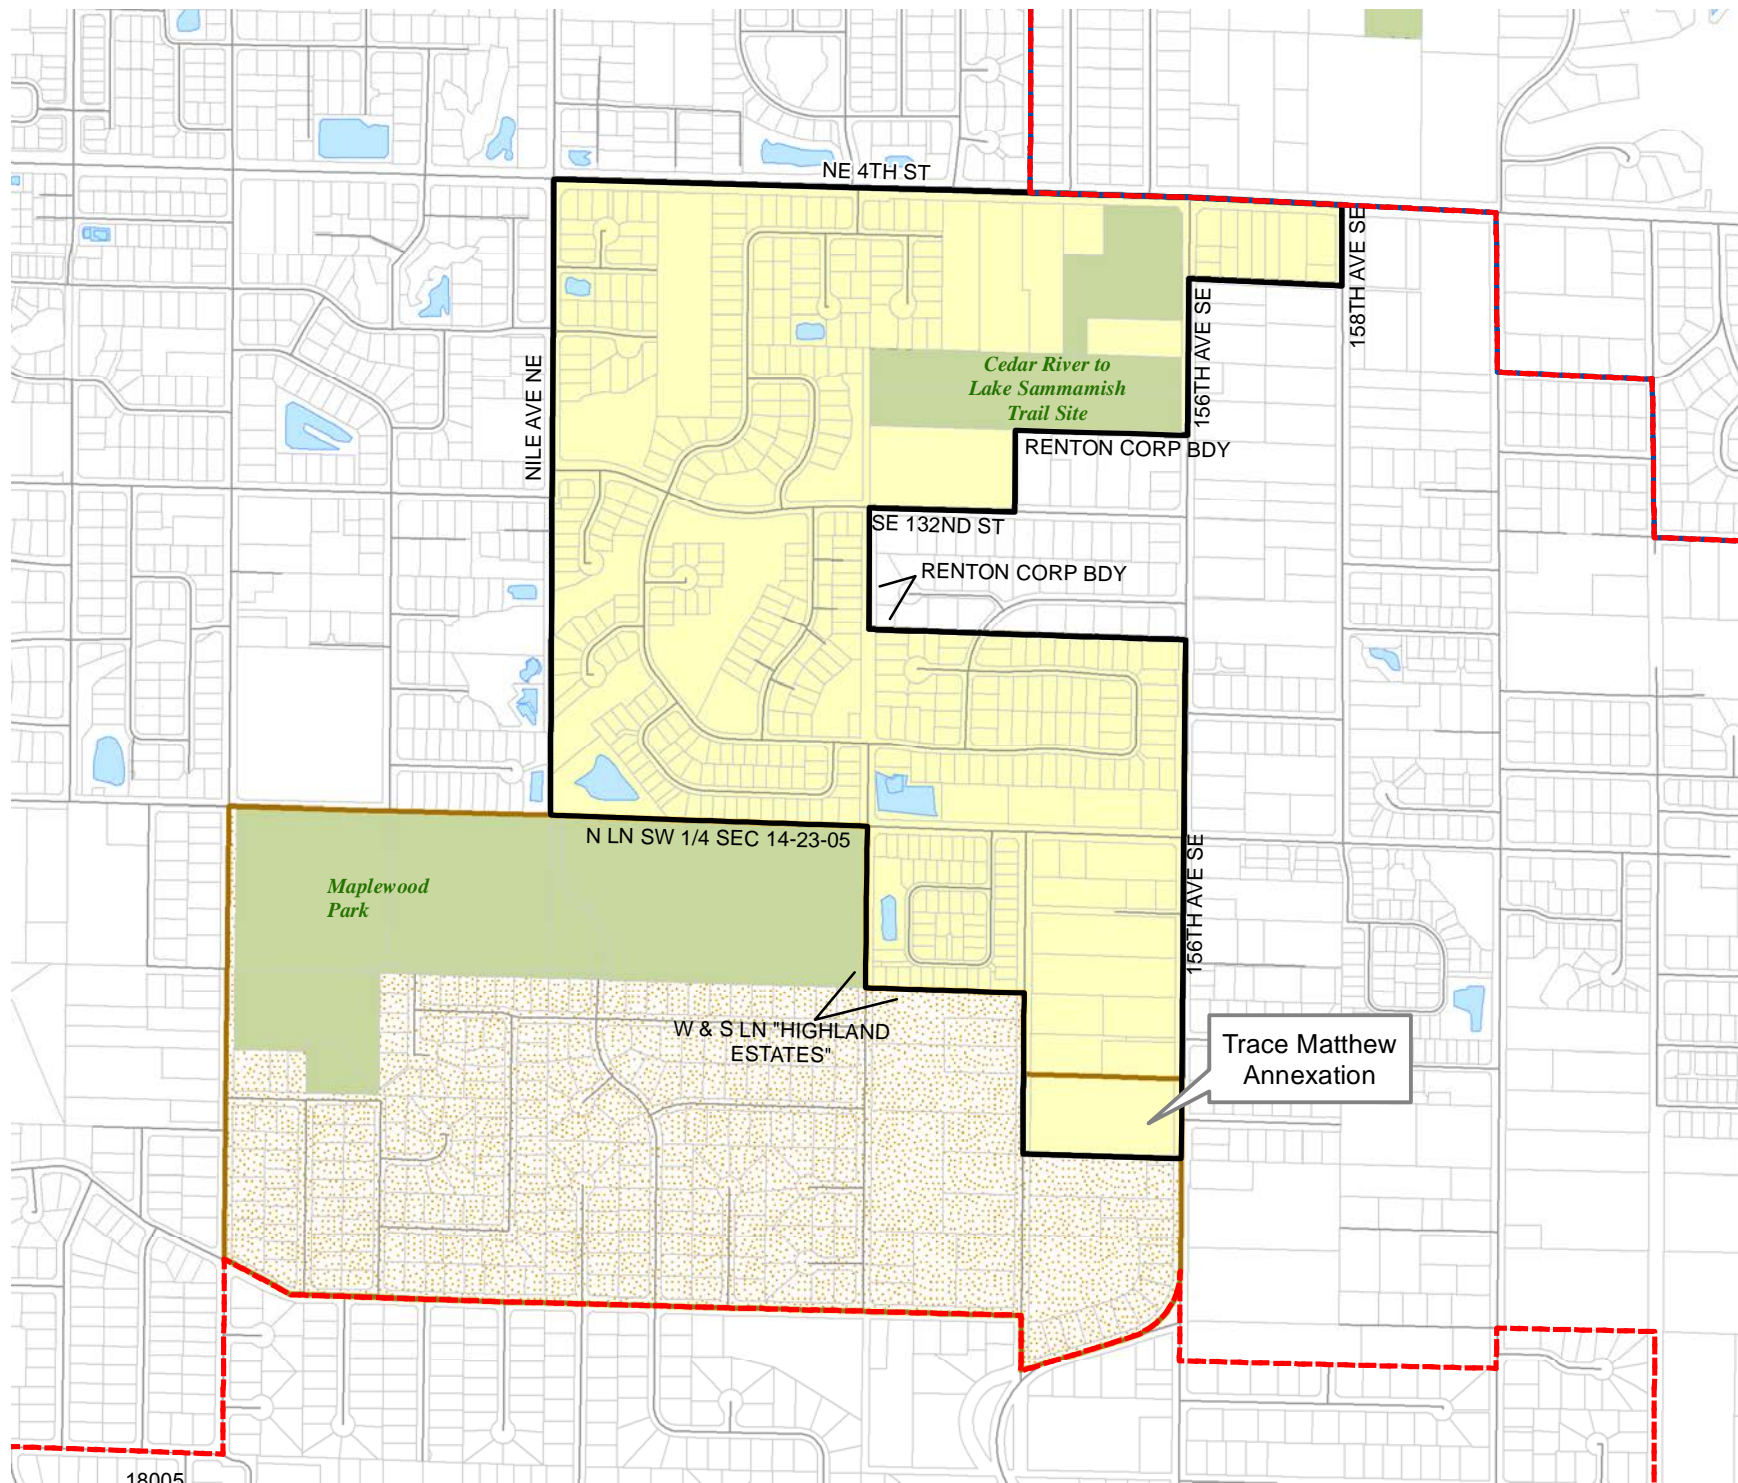

## Legend

-  Legislative District Boundaries
-  Congressional District Boundaries
-  Council District Boundaries
-  New Precinct
-  Old Precinct(s)

<b>Census Tract:</b> Tract 025101	<b>S-T-R:</b> 03-23-05
--------------------------------------	---------------------------

# 2015 Precinct Alterations

Code	Precinct Name	LG	CG	CC
3287	RNT 11-3287	11	9	9
2689	BRIAR	11	9	9

## Legend

-  Legislative District Boundaries
-  Congressional District Boundaries
-  Council District Boundaries
-  New Precinct
-  Old Precinct(s)

<b>Census Tract:</b> Tract 025602	<b>S-T-R:</b> 14-23-05
--------------------------------------	---------------------------

## Legend

- Legislative District Boundaries
- Congressional District Boundaries
- Council District Boundaries
- New Precinct
- Old Precinct(s)

<b>Census Tract:</b> Tract 031903	<b>S-T-R:</b> 23-23-05
--------------------------------------	---------------------------