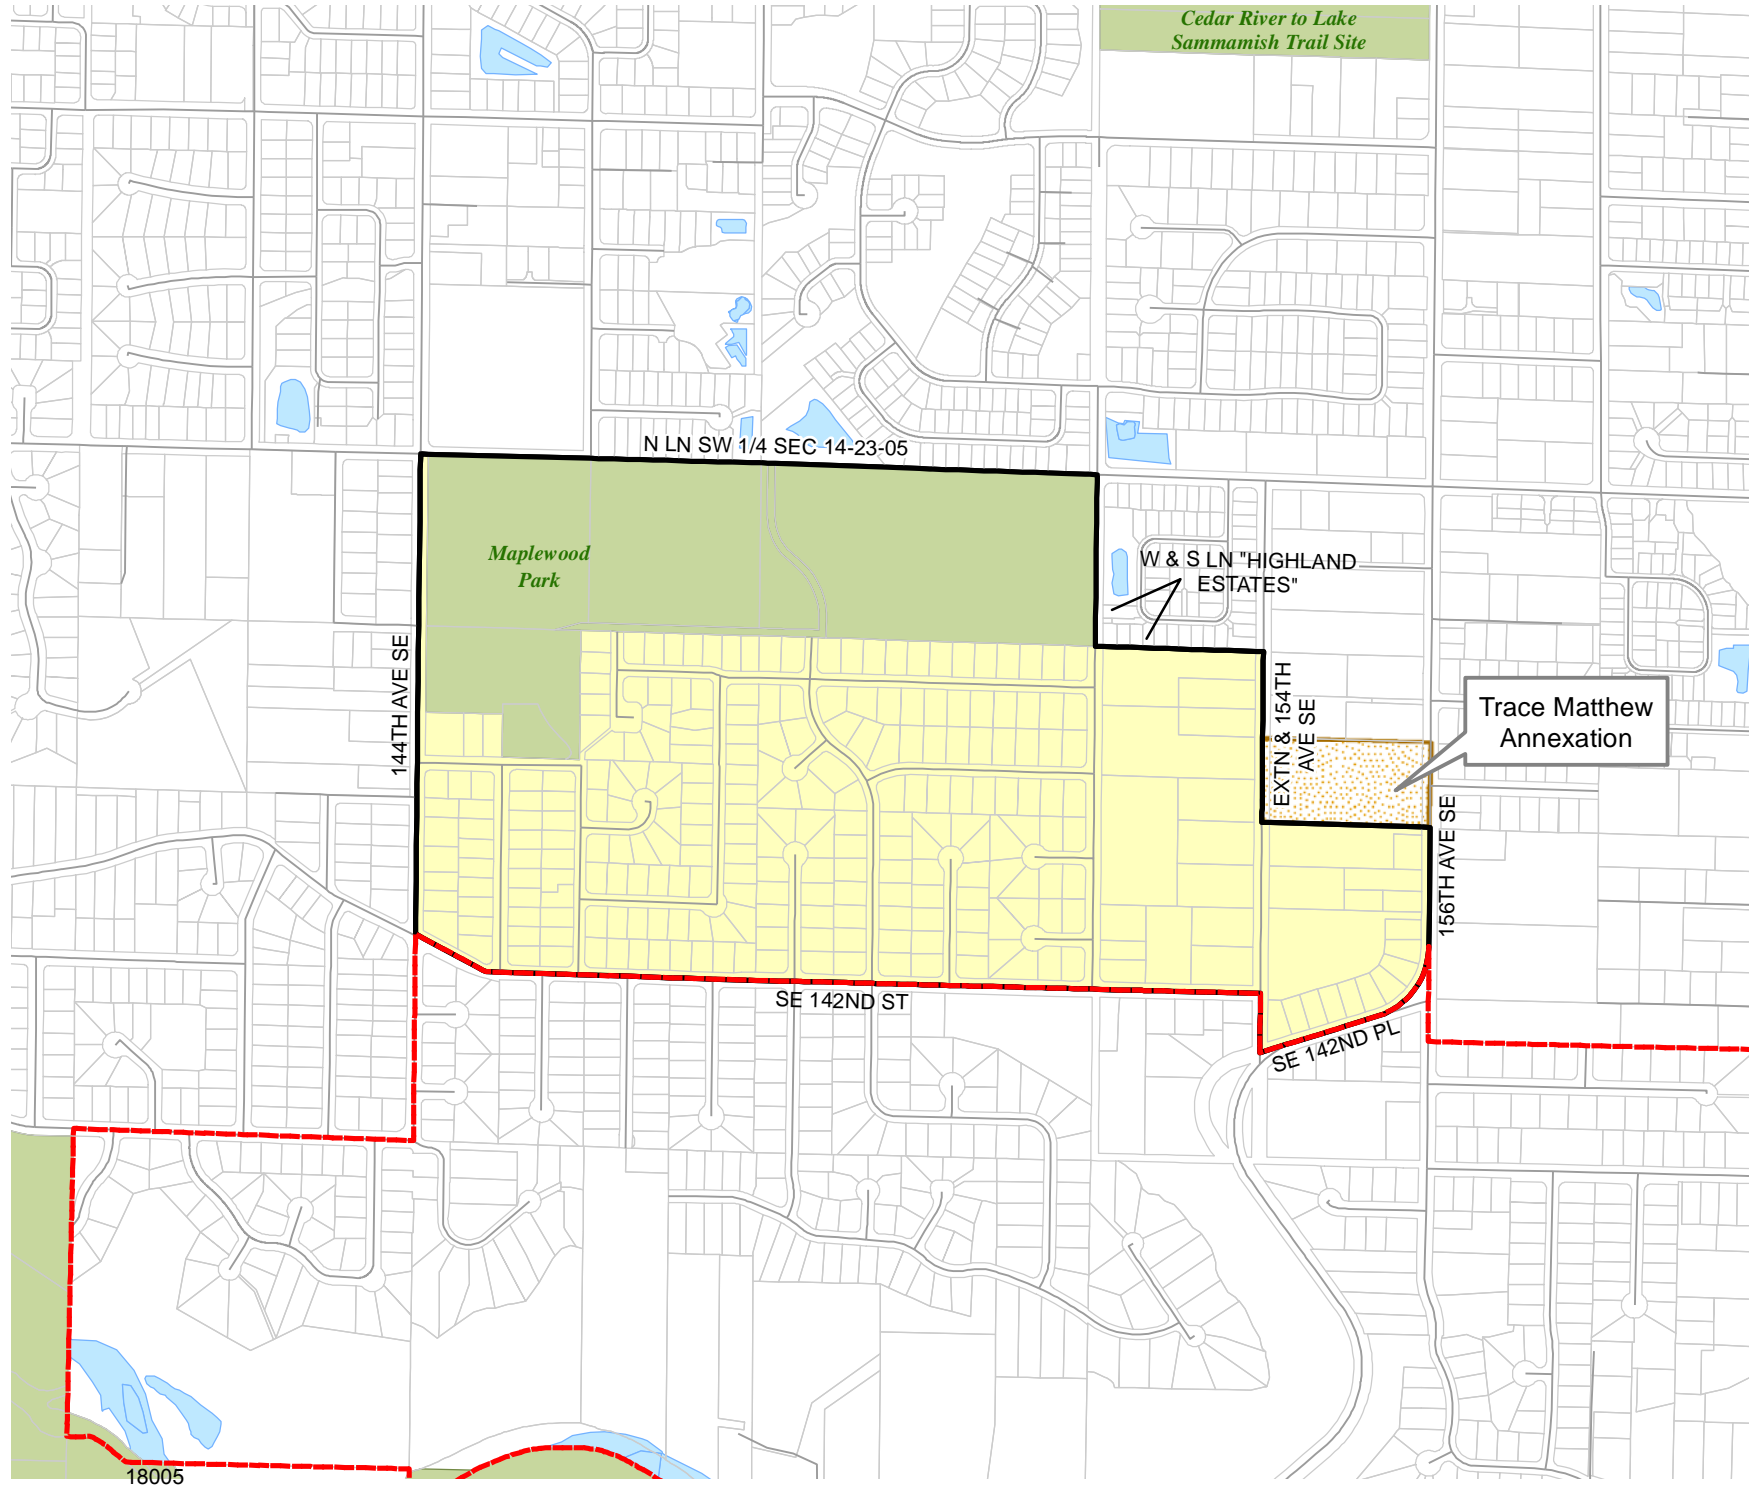

# 2015 Precinct Alterations

Code	Precinct Name	LG	CG	CC
2689	BRIAR	11	9	9
2689	BRIAR	11	9	9

## Legend

- Legislative District Boundaries
- Congressional District Boundaries
- Council District Boundaries
- New Precinct
- Old Precinct(s)

<b>Census Tract:</b> Tract 025602	<b>S-T-R:</b> 14-23-05
--------------------------------------	---------------------------

## Legend

-  Legislative District Boundaries
-  Congressional District Boundaries
-  Council District Boundaries
-  New Precinct
-  Old Precinct(s)

<b>Census Tract:</b> Tract 025101	<b>S-T-R:</b> 03-23-05
--------------------------------------	---------------------------