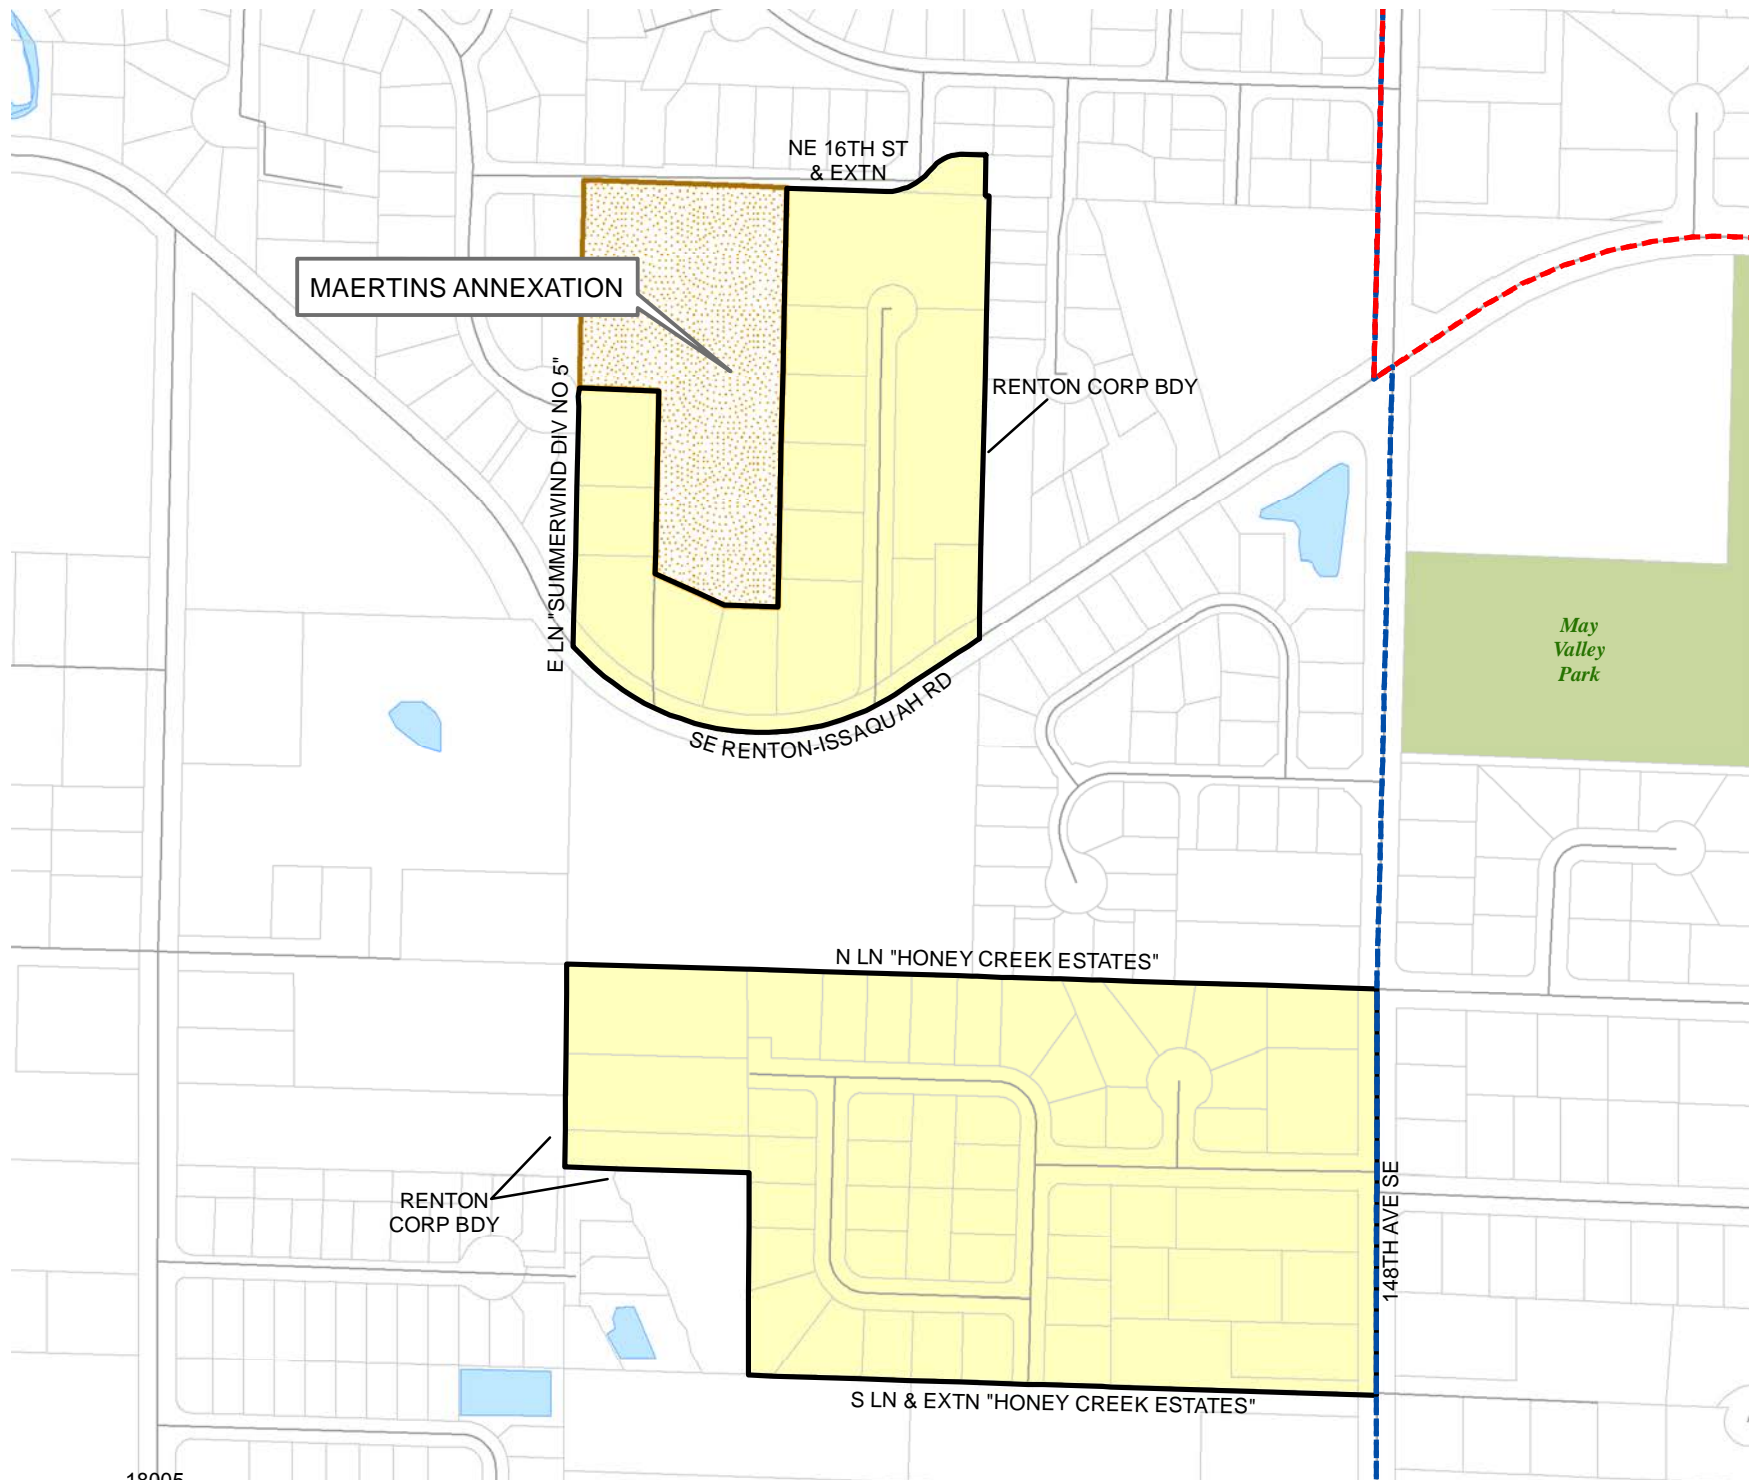

## Legend

- Legislative District Boundaries
- Congressional District Boundaries
- Council District Boundaries
- New Precinct
- Old Precinct(s)

<b>Census Tract:</b> Tract 025602	<b>S-T-R:</b> 14-23-05
--------------------------------------	---------------------------

# 2015 Precinct Alterations

Code	Precinct Name	LG	CG	CC
3626	HONEY	11	9	9
3626	HONEY	11	9	9

## Legend

-  Legislative District Boundaries
-  Congressional District Boundaries
-  Council District Boundaries
-  New Precinct
-  Old Precinct(s)

<b>Census Tract:</b> Tract 025101	<b>S-T-R:</b> 03-23-05
--------------------------------------	---------------------------