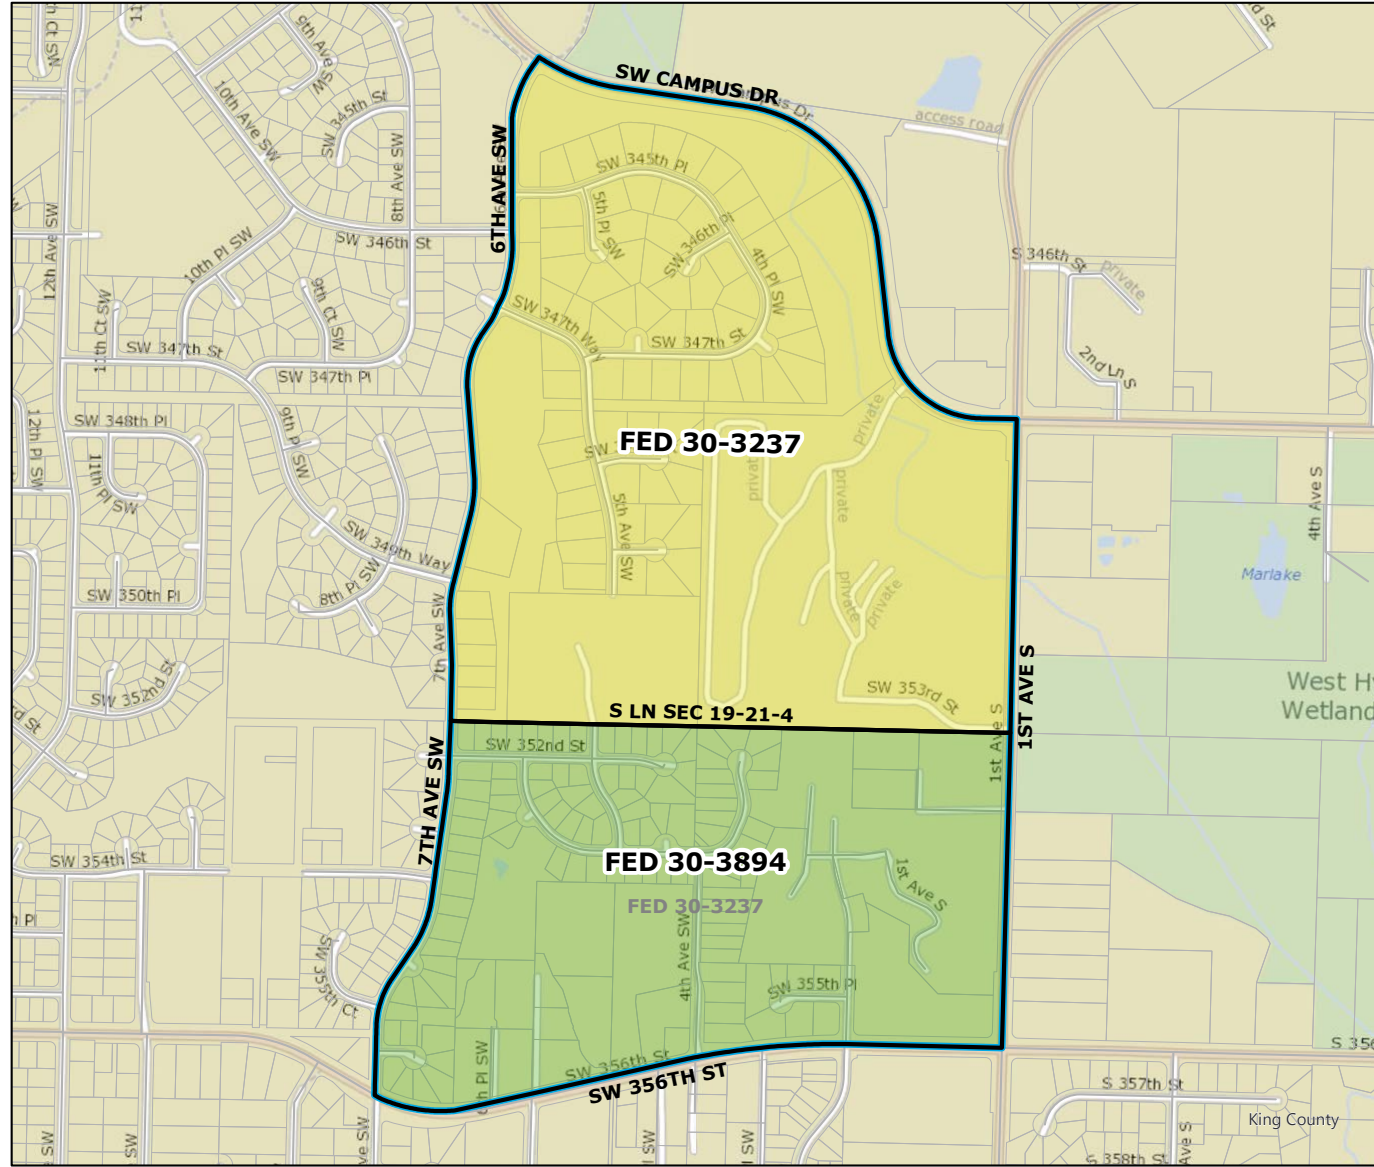

*: Denotes precinct(s) that have been abolished.
 Precinct map produced by King County GIS Elections in accordance with KCC 1.12.101 & RCW 29A.16.040

Legend

- Original Precinct(s)
- New Precinct(s)
- Altered Precinct(s)

2021 Precinct Alterations

Code	Precinct Name	LG	CG	CC
3844	FED 30-3844	30	8	7
0373	DOLLOFF	30	8	7

Original Precinct(s)				
0373	DOLLOFF	30	8	7

*: Denotes precinct(s) that have been abolished.
 Precinct map produced by King County GIS Elections in accordance with KCC 1.12.101 & RCW 29A.16.040

Legend

- Original Precinct(s)
- New Precinct(s)
- Altered Precinct(s)
- Annexation Area

2021 Precinct Alterations

Code	Precinct Name	LG	CG	CC
3894	FED 30-3894	30	9	7
3237	FED 30-3237	30	9	7

Original Precinct(s)				
3237	FED 30-3237	30	9	7