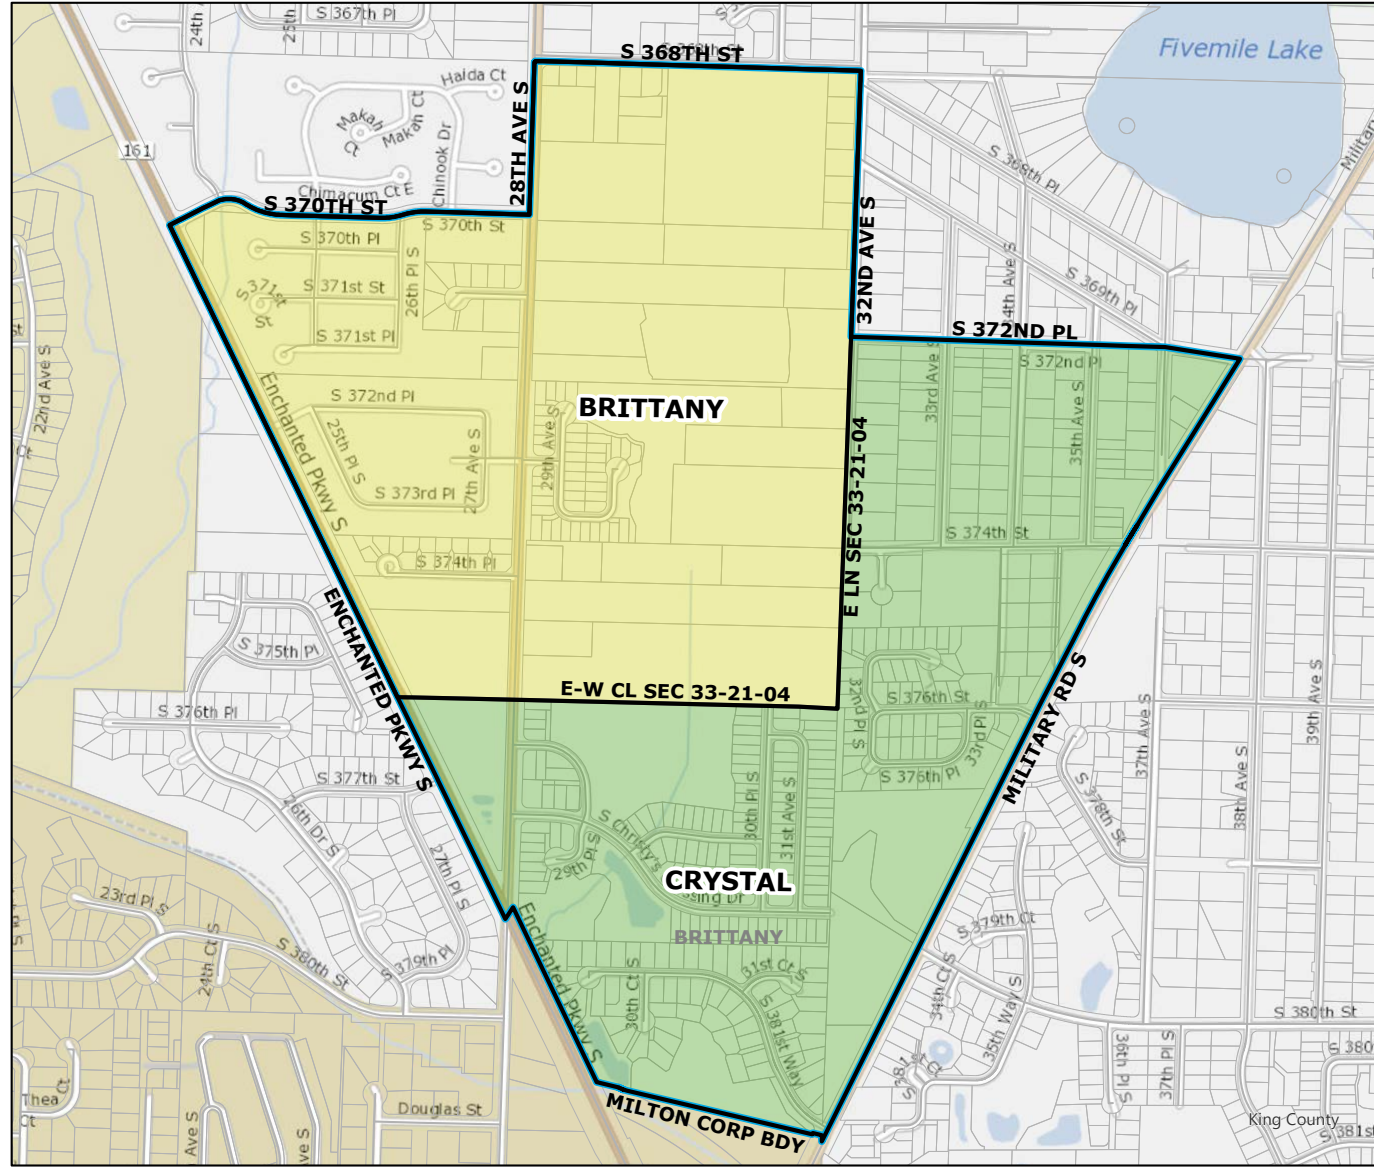

2021 Precinct Alterations

Code	Precinct Name	LG	CG	CC
3848	AUB 47-3848	47	8	7
3413	AUB 47-3413	47	8	7

Original Precinct(s)				
3413	AUB 47-3413	47	8	7

*: Denotes precinct(s) that have been abolished.
 Precinct map produced by King County GIS Elections in accordance with KCC 1.12.101 & RCW 29A.16.040

Legend

- Original Precinct(s)
- New Precinct(s)
- Altered Precinct(s)

2021 Precinct Alterations

Code	Precinct Name	LG	CG	CC
3883	CRYSTAL	30	8	7
2720	BRITANNY	30	8	7
Original Precinct(s)				
2720	BRITANNY	30	8	7

*: Denotes precinct(s) that have been abolished.
 Precinct map produced by King County GIS Elections in accordance with KCC 1.12.101 & RCW 29A.16.040

Legend

- Original Precinct(s)
- New Precinct(s)
- Altered Precinct(s)

Legend

- Original Precinct(s)
- New Precinct(s)
- Altered Precinct(s)