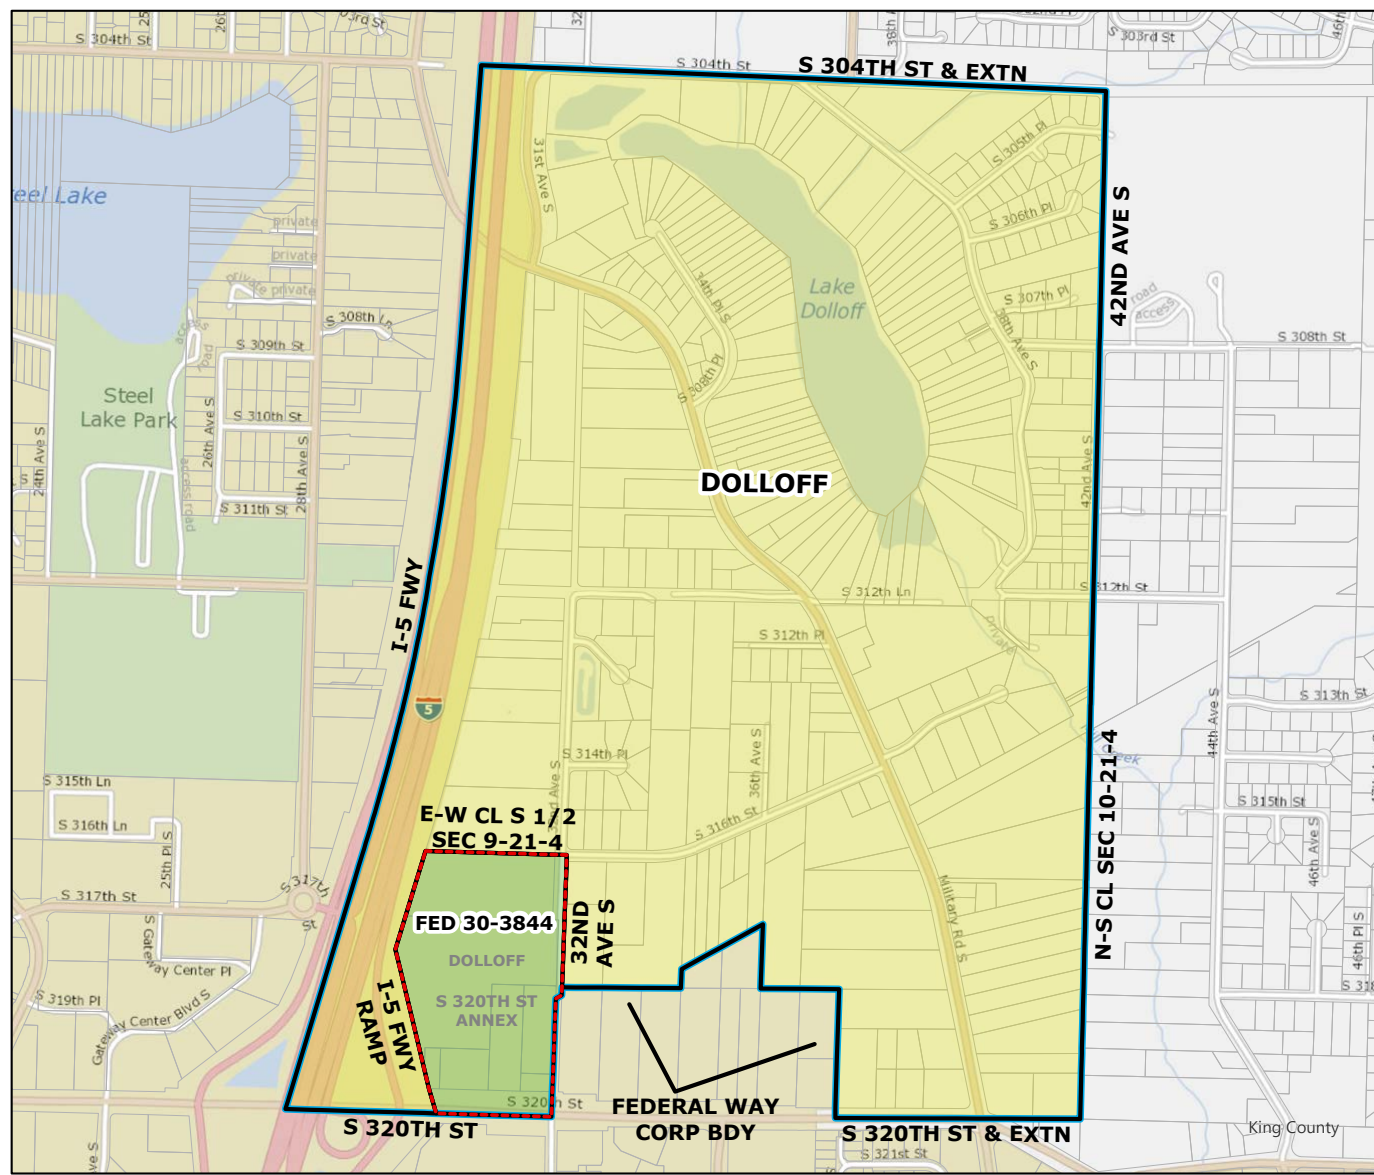

Legend

- Original Precinct(s)
- New Precinct(s)
- Altered Precinct(s)

2021 Precinct Alterations

Code	Precinct Name	LG	CG	CC
3883	CRYSTAL	30	8	7
2720	BRITANNY	30	8	7
Original Precinct(s)				
2720	BRITANNY	30	8	7

*: Denotes precinct(s) that have been abolished.
 Precinct map produced by King County GIS Elections in accordance with KCC 1.12.101 & RCW 29A.16.040

Legend

- Original Precinct(s)
- New Precinct(s)
- Altered Precinct(s)

Legend

- Original Precinct(s)
- New Precinct(s)
- Altered Precinct(s)