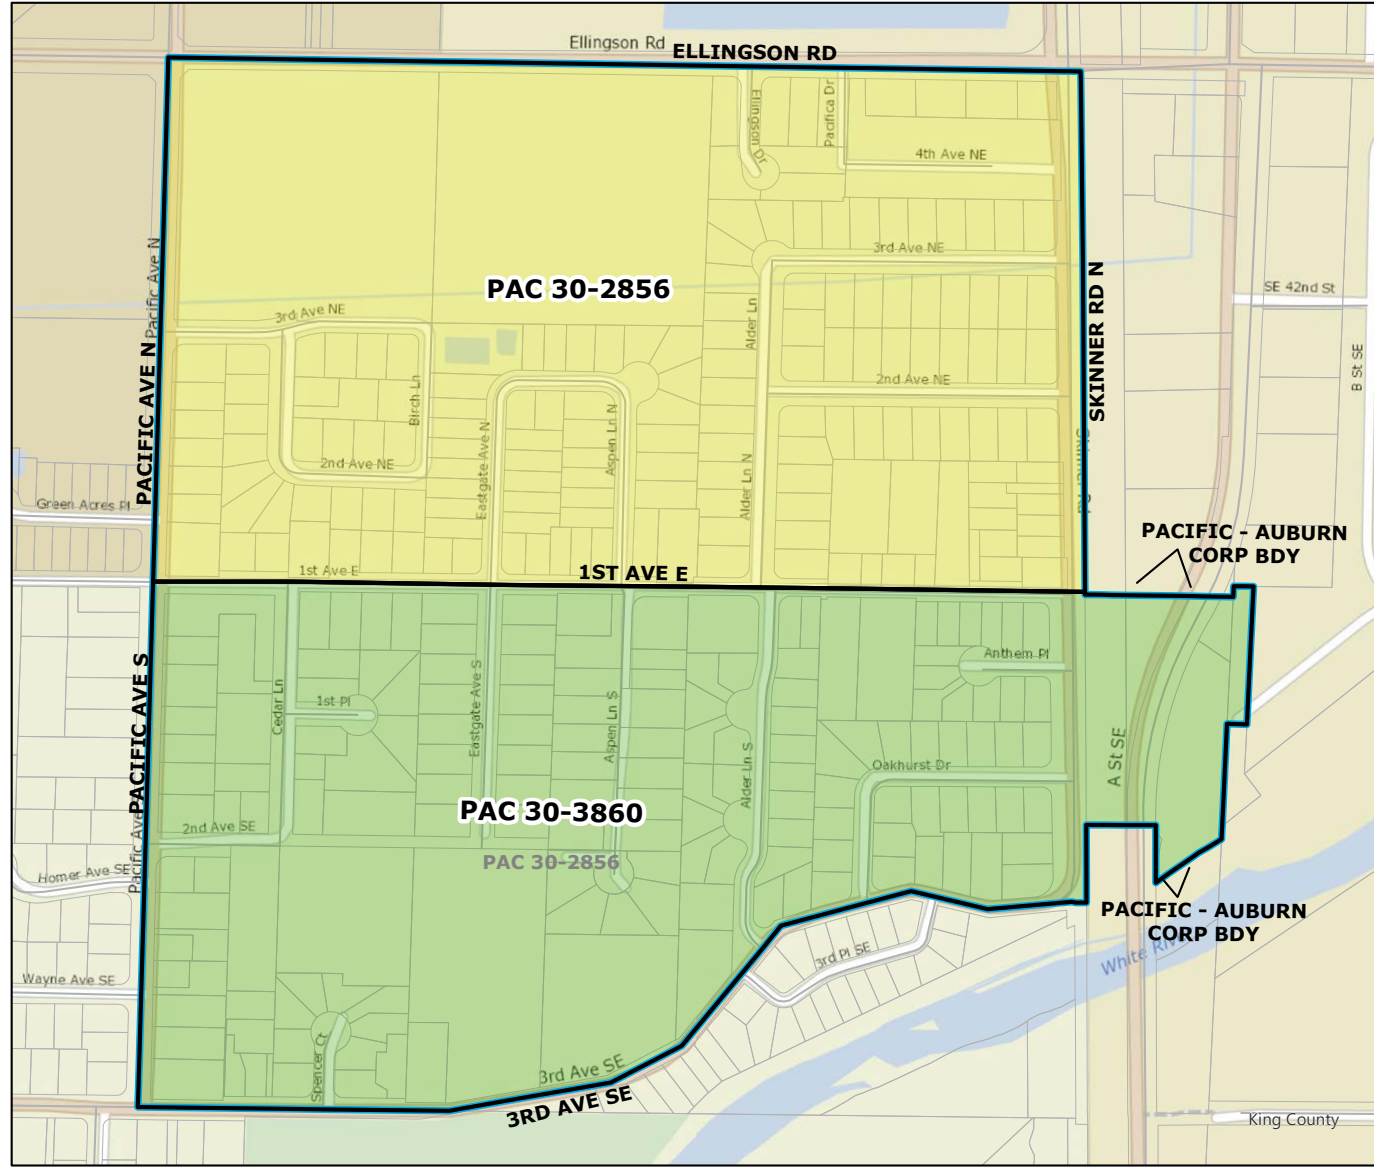

Legend

- Original Precinct(s)
- New Precinct(s)
- Altered Precinct(s)

2021 Precinct Alterations

Code	Precinct Name	LG	CG	CC
3845	PAC 30-3845	30	8	7
0887	PAC 30-0887	30	8	7

Original Precinct(s)				
0887	PAC 30-0887	30	8	7

*: Denotes precinct(s) that have been abolished.
 Precinct map produced by King County GIS Elections in accordance with KCC 1.12.101 & RCW 29A.16.040

Legend

- Original Precinct(s)
- New Precinct(s)
- Altered Precinct(s)