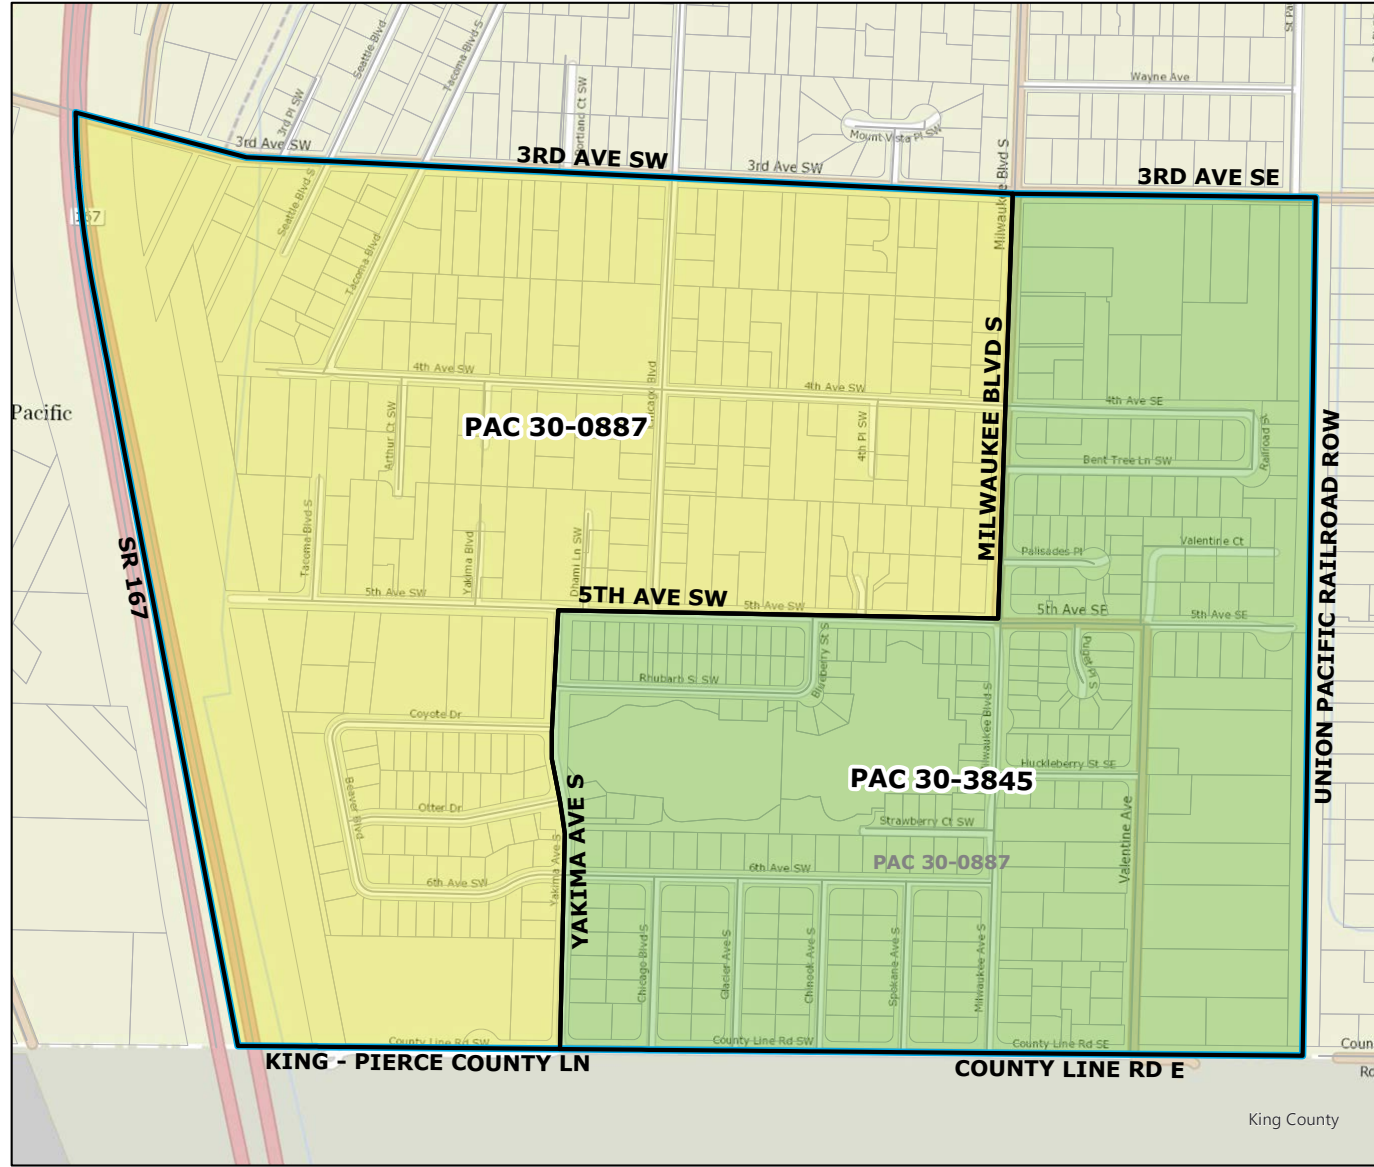

2021 Precinct Alterations

Code	Precinct Name	LG	CG	CC
3895	FED 30-3895	30	9	7
3305	FED 30-3305	30	9	7
Original Precinct(s)				
3305	FED 30-3305	30	9	7

*: Denotes precinct(s) that have been abolished.
 Precinct map produced by King County GIS Elections in accordance with KCC 1.12.101 & RCW 29A.16.040

Legend

- Original Precinct(s)
- New Precinct(s)
- Altered Precinct(s)

2021 Precinct Alterations

Code	Precinct Name	LG	CG	CC
3845	PAC 30-3845	30	8	7
0887	PAC 30-0887	30	8	7

Original Precinct(s)				
0887	PAC 30-0887	30	8	7