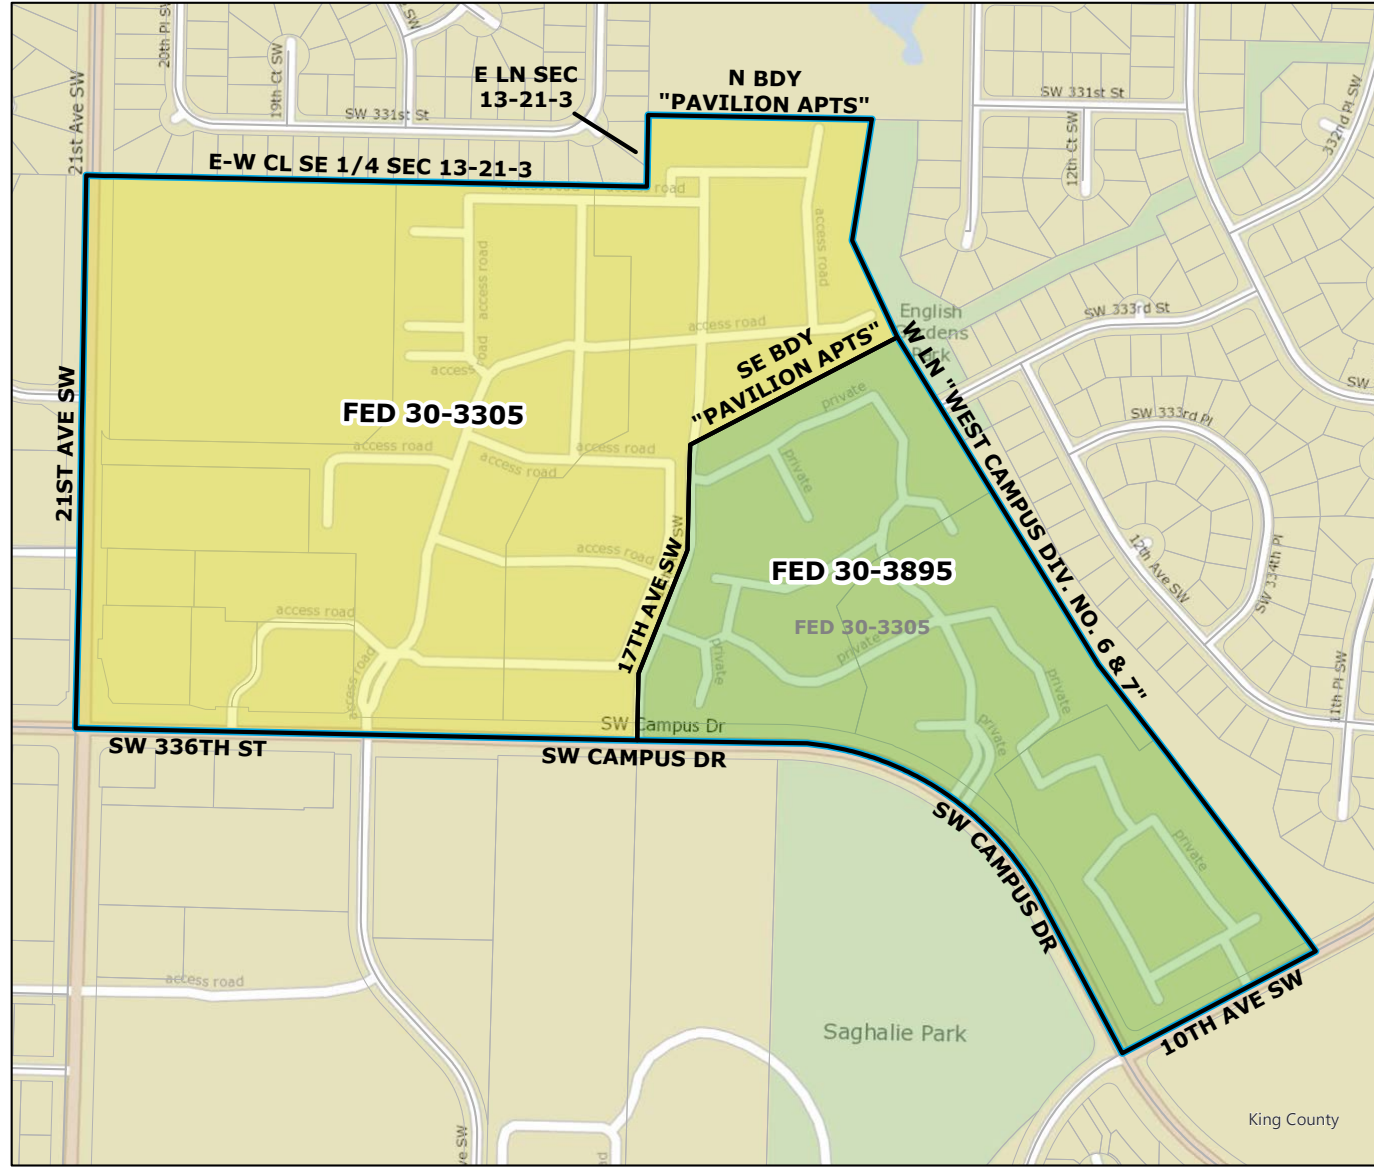

Legend

- Original Precinct(s)
- New Precinct(s)
- Altered Precinct(s)
- Annexation Area

2021 Precinct Alterations

Code	Precinct Name	LG	CG	CC
3894	FED 30-3894	30	9	7
3237	FED 30-3237	30	9	7

Original Precinct(s)				
3237	FED 30-3237	30	9	7

*: Denotes precinct(s) that have been abolished.
 Precinct map produced by King County GIS Elections in accordance with KCC 1.12.101 & RCW 29A.16.040

Legend

- Original Precinct(s)
- New Precinct(s)
- Altered Precinct(s)

Legend

- Original Precinct(s)
- New Precinct(s)
- Altered Precinct(s)