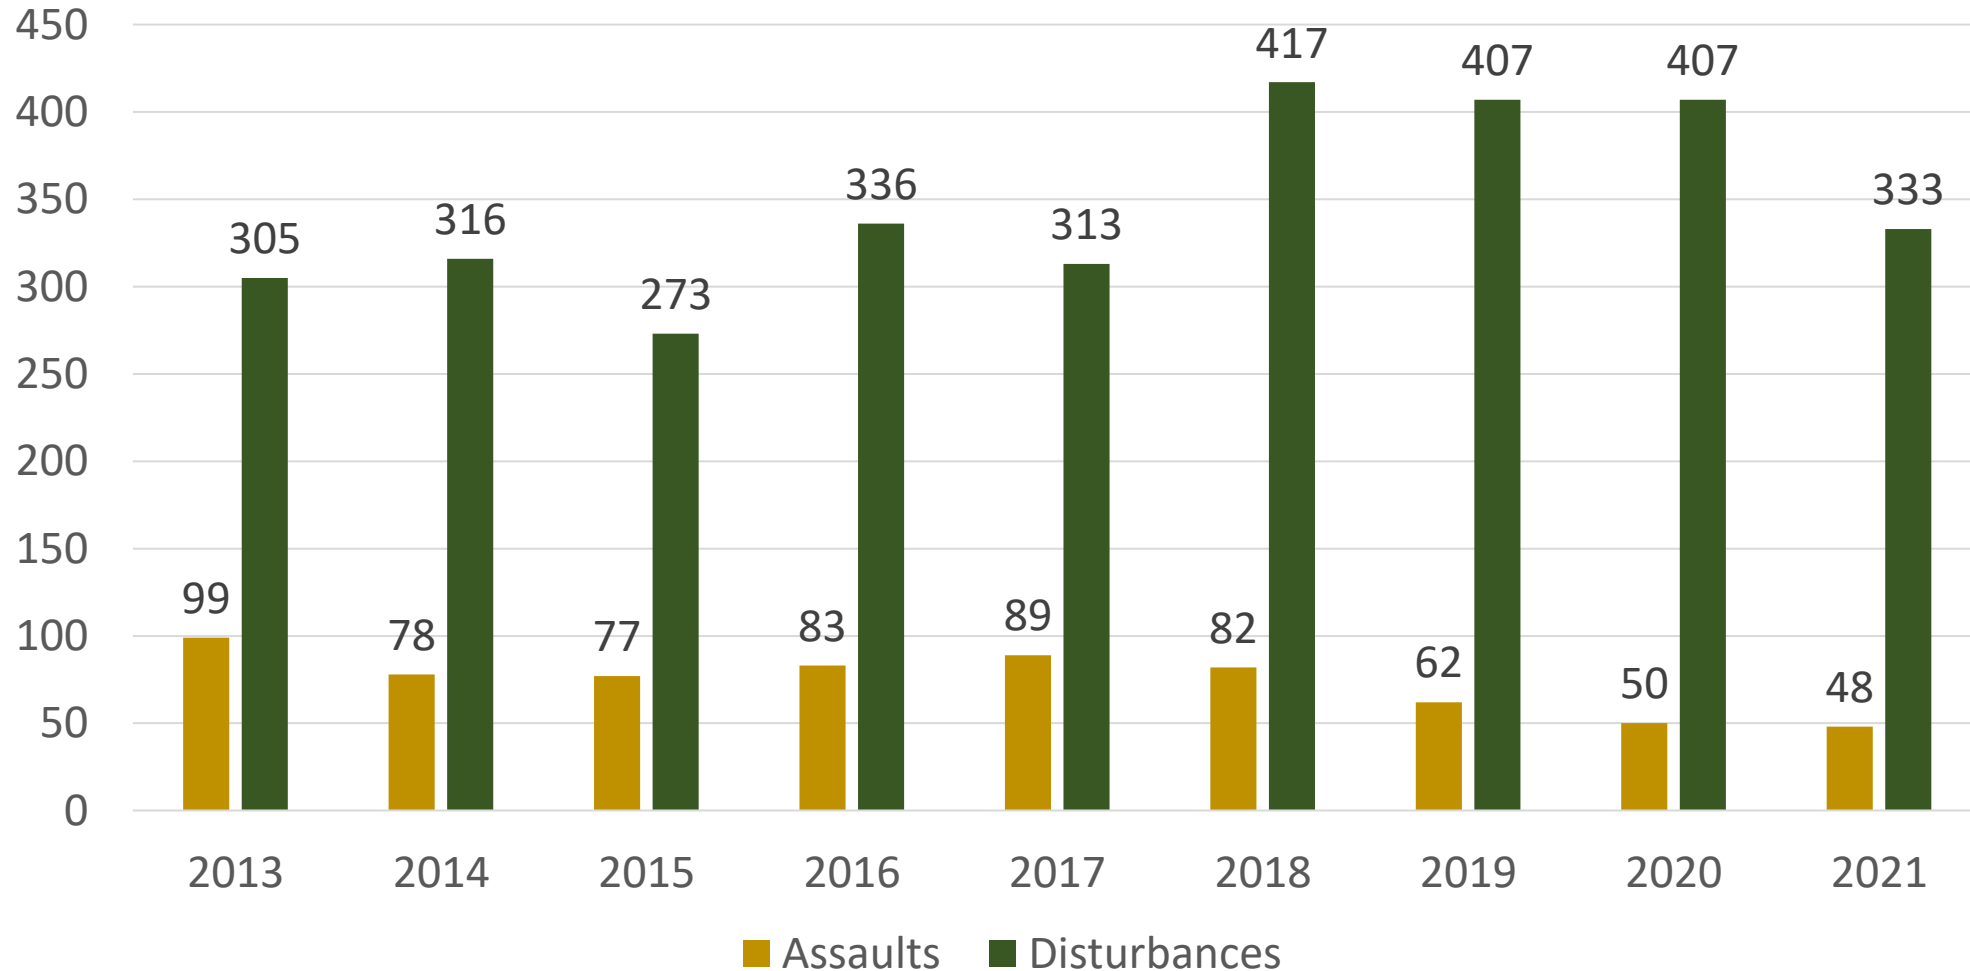

Operator Assaults & Physical Disturbances

Sources: 2013-2017 Motion 15241 | 2018-2021 Metro (Data is bus only | Assaults of operators only, not passengers)