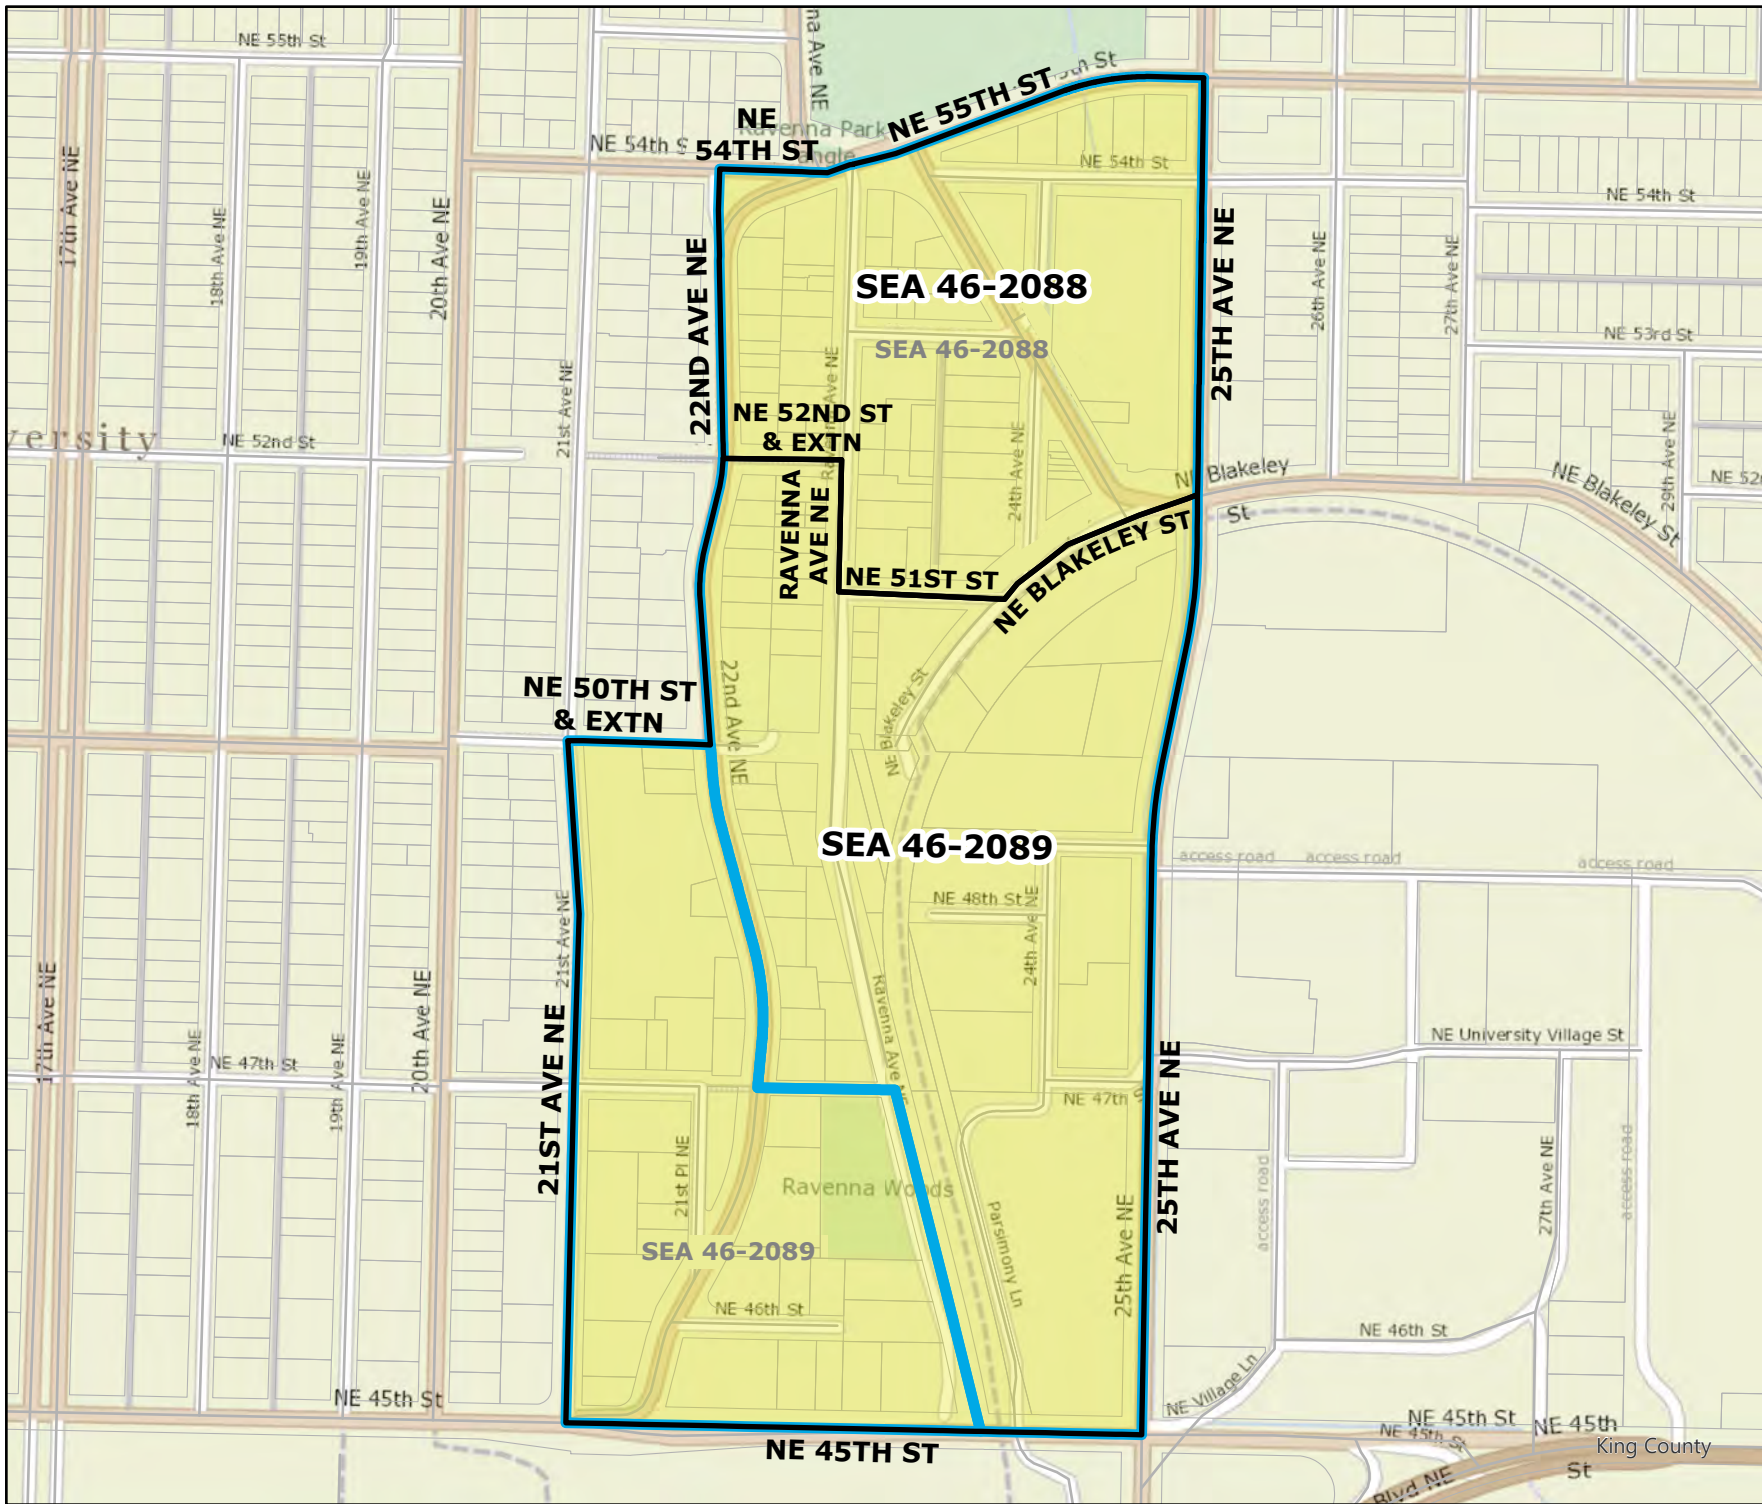

2024 Precinct Alterations

Code	Precinct Name	LG	CG	CC
1592	SEA 37-1592	37	9	2
1591	SEA 37-1591	37	9	2
Original Precinct(s)				
1592	SEA 37-1592	37	9	2
1591	SEA 37-1591	37	9	2

*: Denotes precinct(s) that have been abolished.
 Precinct map produced by King County GIS Elections in accordance with KCC 1.12.101 & RCW 29A.16.040

Legend

- Original Precinct(s)
- New Precinct(s)
- Altered Precinct(s)

ATTACHMENT C

2024 Precinct Alterations

Code	Precinct Name	LG	CG	CC
2088	SEA 46-2088	46	7	2
2089	SEA 46-2089	46	7	2
Original Precinct(s)				
2088	SEA 46-2088	46	7	2
2089	SEA 46-2089	46	7	2

*: Denotes precinct(s) that have been abolished.
 Precinct map produced by King County GIS Elections in accordance with KCC 1.12.101 & RCW 29A.16.040

Legend

- Original Precinct(s)
- New Precinct(s)
- Altered Precinct(s)