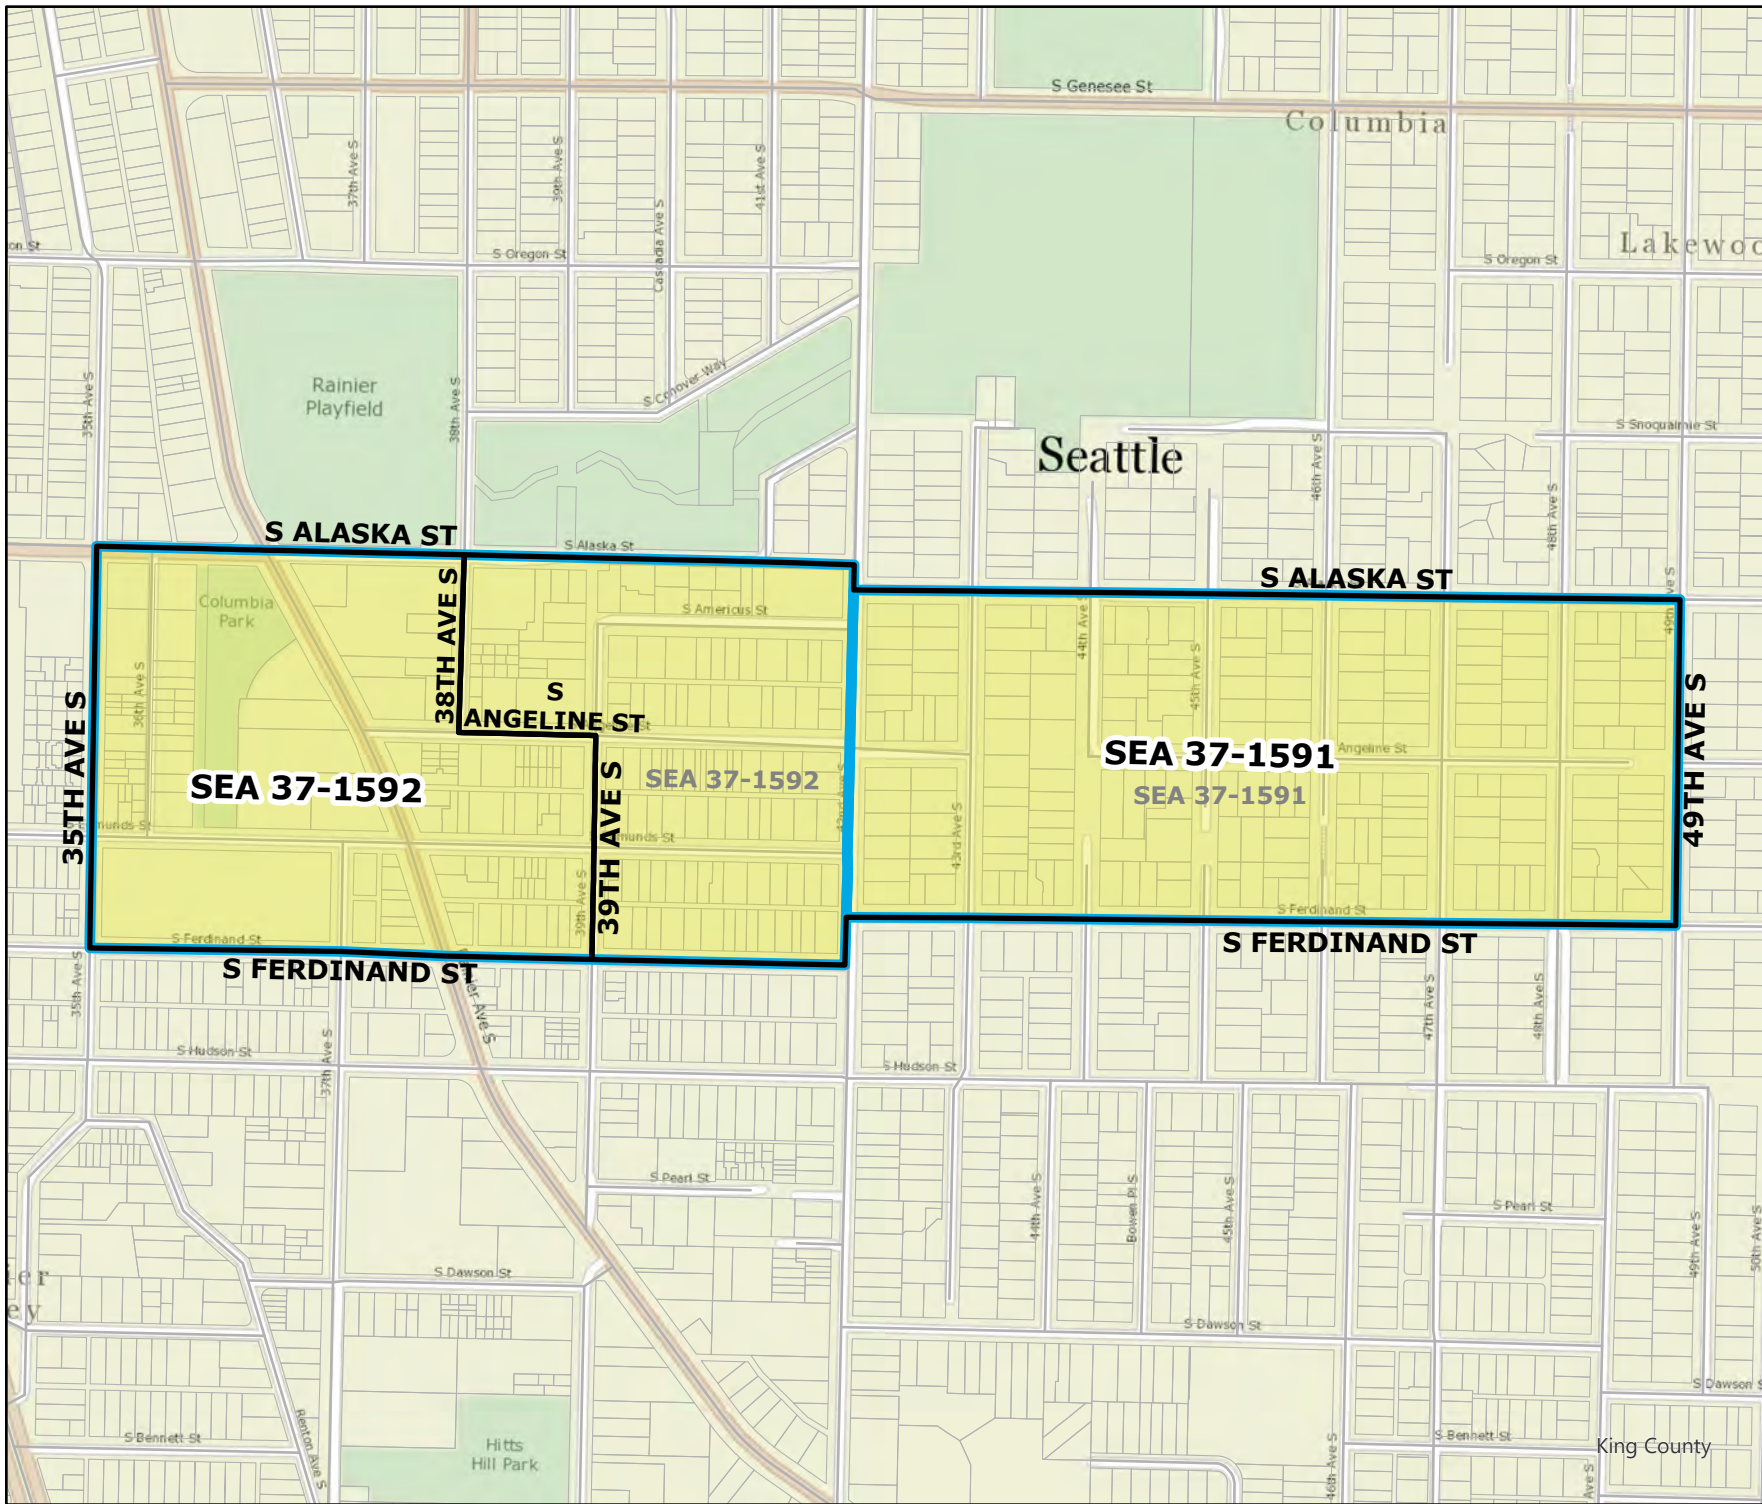

2024 Precinct Alterations

Code	Precinct Name	LG	CG	CC
1592	SEA 37-1592	37	9	2
1591	SEA 37-1591	37	9	2
Original Precinct(s)				
1592	SEA 37-1592	37	9	2
1591	SEA 37-1591	37	9	2

*: Denotes precinct(s) that have been abolished.
 Precinct map produced by King County GIS Elections in accordance with KCC 1.12.101 & RCW 29A.16.040

Legend

- Original Precinct(s)
- New Precinct(s)
- Altered Precinct(s)

ATTACHMENT C

2024 Precinct Alterations

Code	Precinct Name	LG	CG	CC
2088	SEA 46-2088	46	7	2
2089	SEA 46-2089	46	7	2
Original Precinct(s)				
2088	SEA 46-2088	46	7	2
2089	SEA 46-2089	46	7	2

*: Denotes precinct(s) that have been abolished.
 Precinct map produced by King County GIS Elections in accordance with KCC 1.12.101 & RCW 29A.16.040

Legend

- Original Precinct(s)
- New Precinct(s)
- Altered Precinct(s)