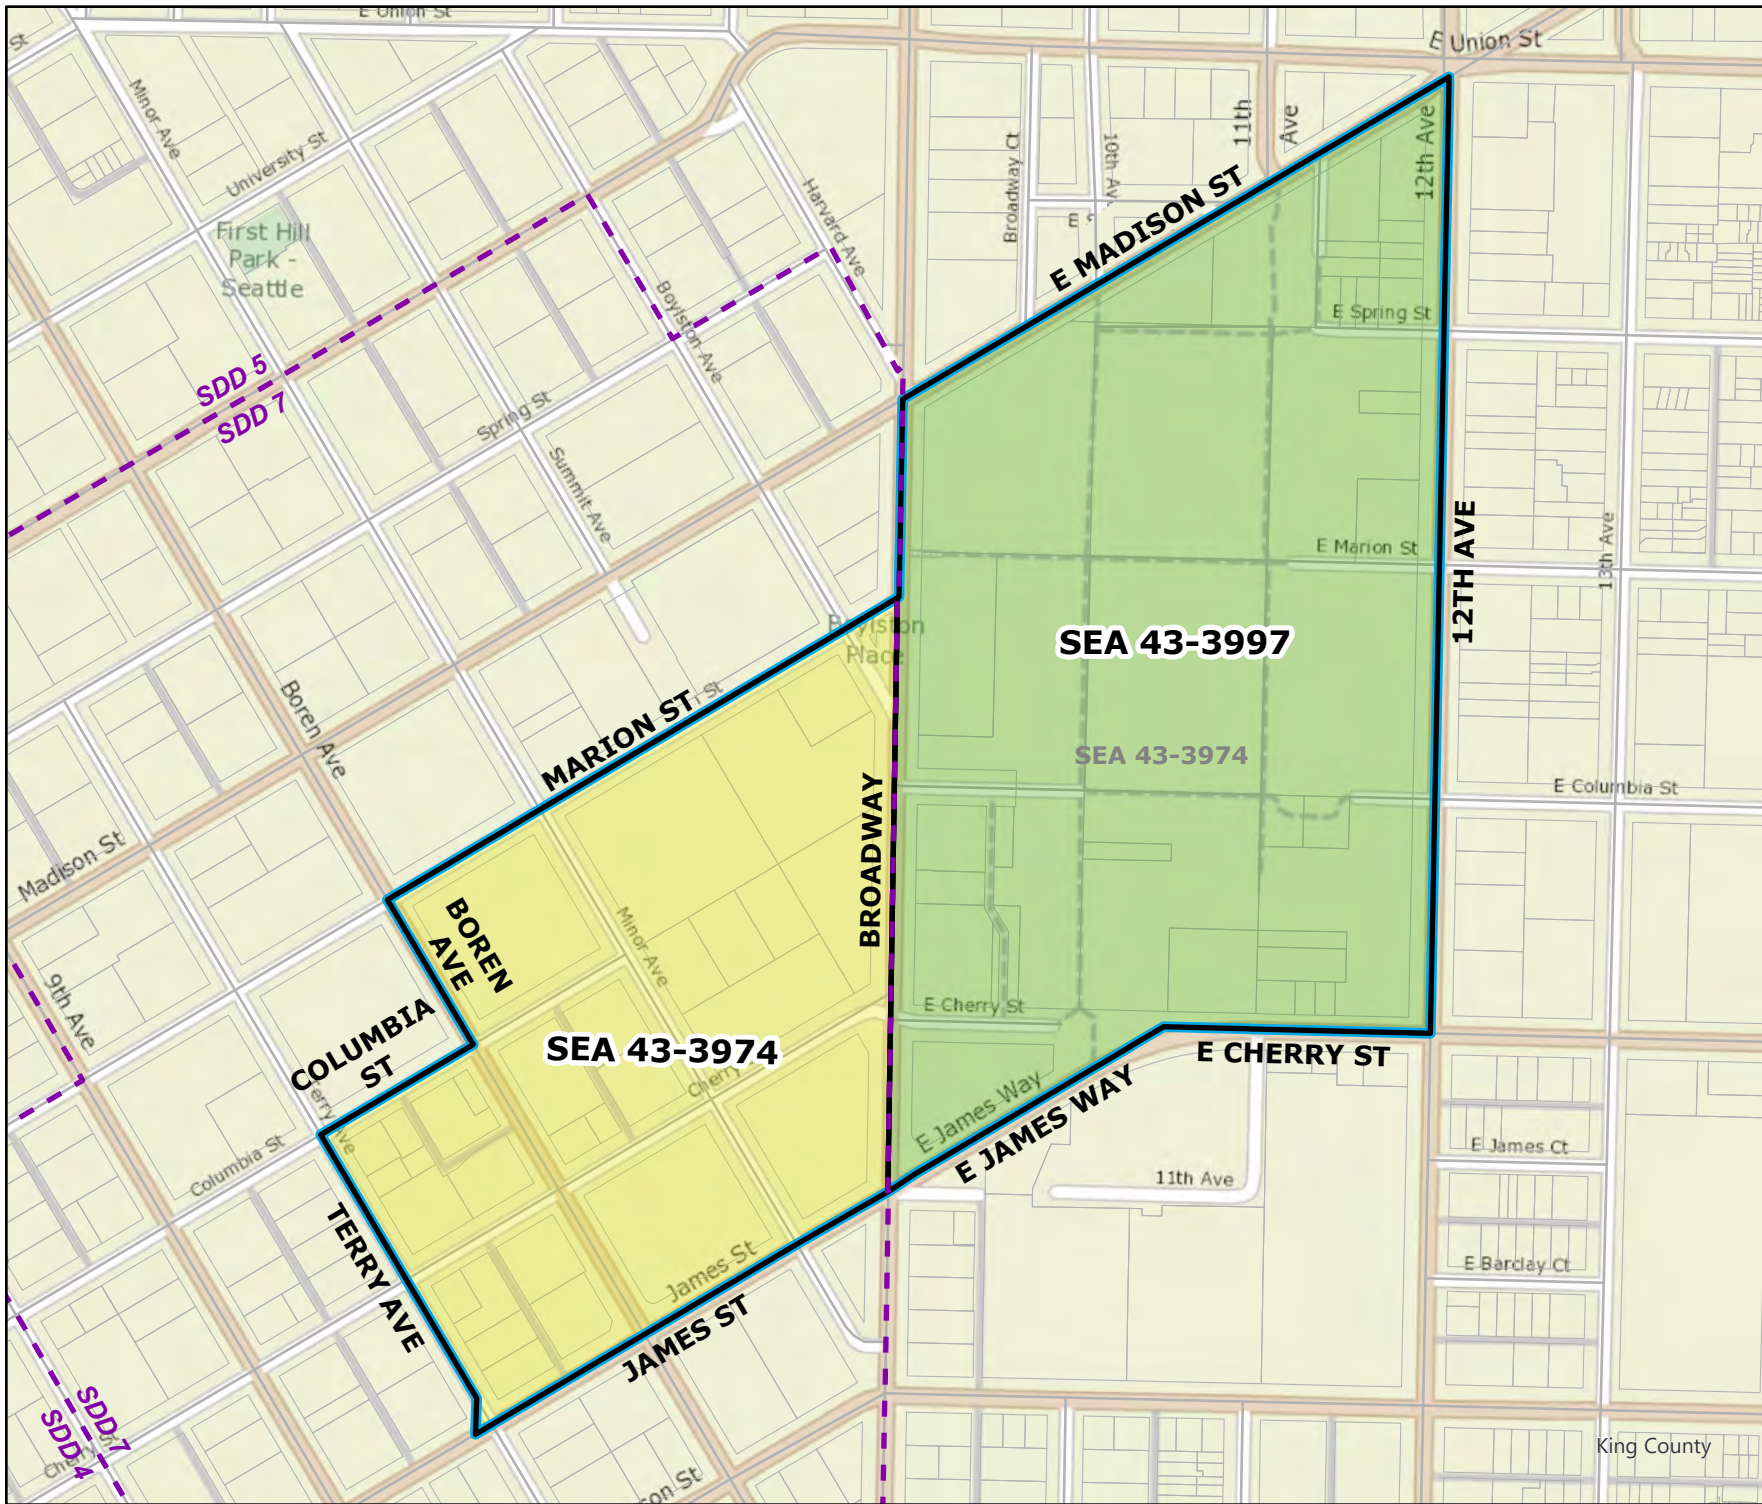

2023 Precinct Alterations

Code	Precinct Name	LG	CG	CC	SDD
3997	SEA 43-3997	43	9	8	5
3974	SEA 43-3974	43	9	8	7

Original Precinct(s)					
3974	SEA 43-3974	43	9	8	5

*: Denotes precinct(s) that have been abolished.
Precinct map produced by King County GIS Elections in accordance with KCC 1.12.101 & RCW 29A.16.040

Legend

- Original Precinct(s)
- New Precinct(s)
- Altered Precinct(s)
- Seattle School Director Districts