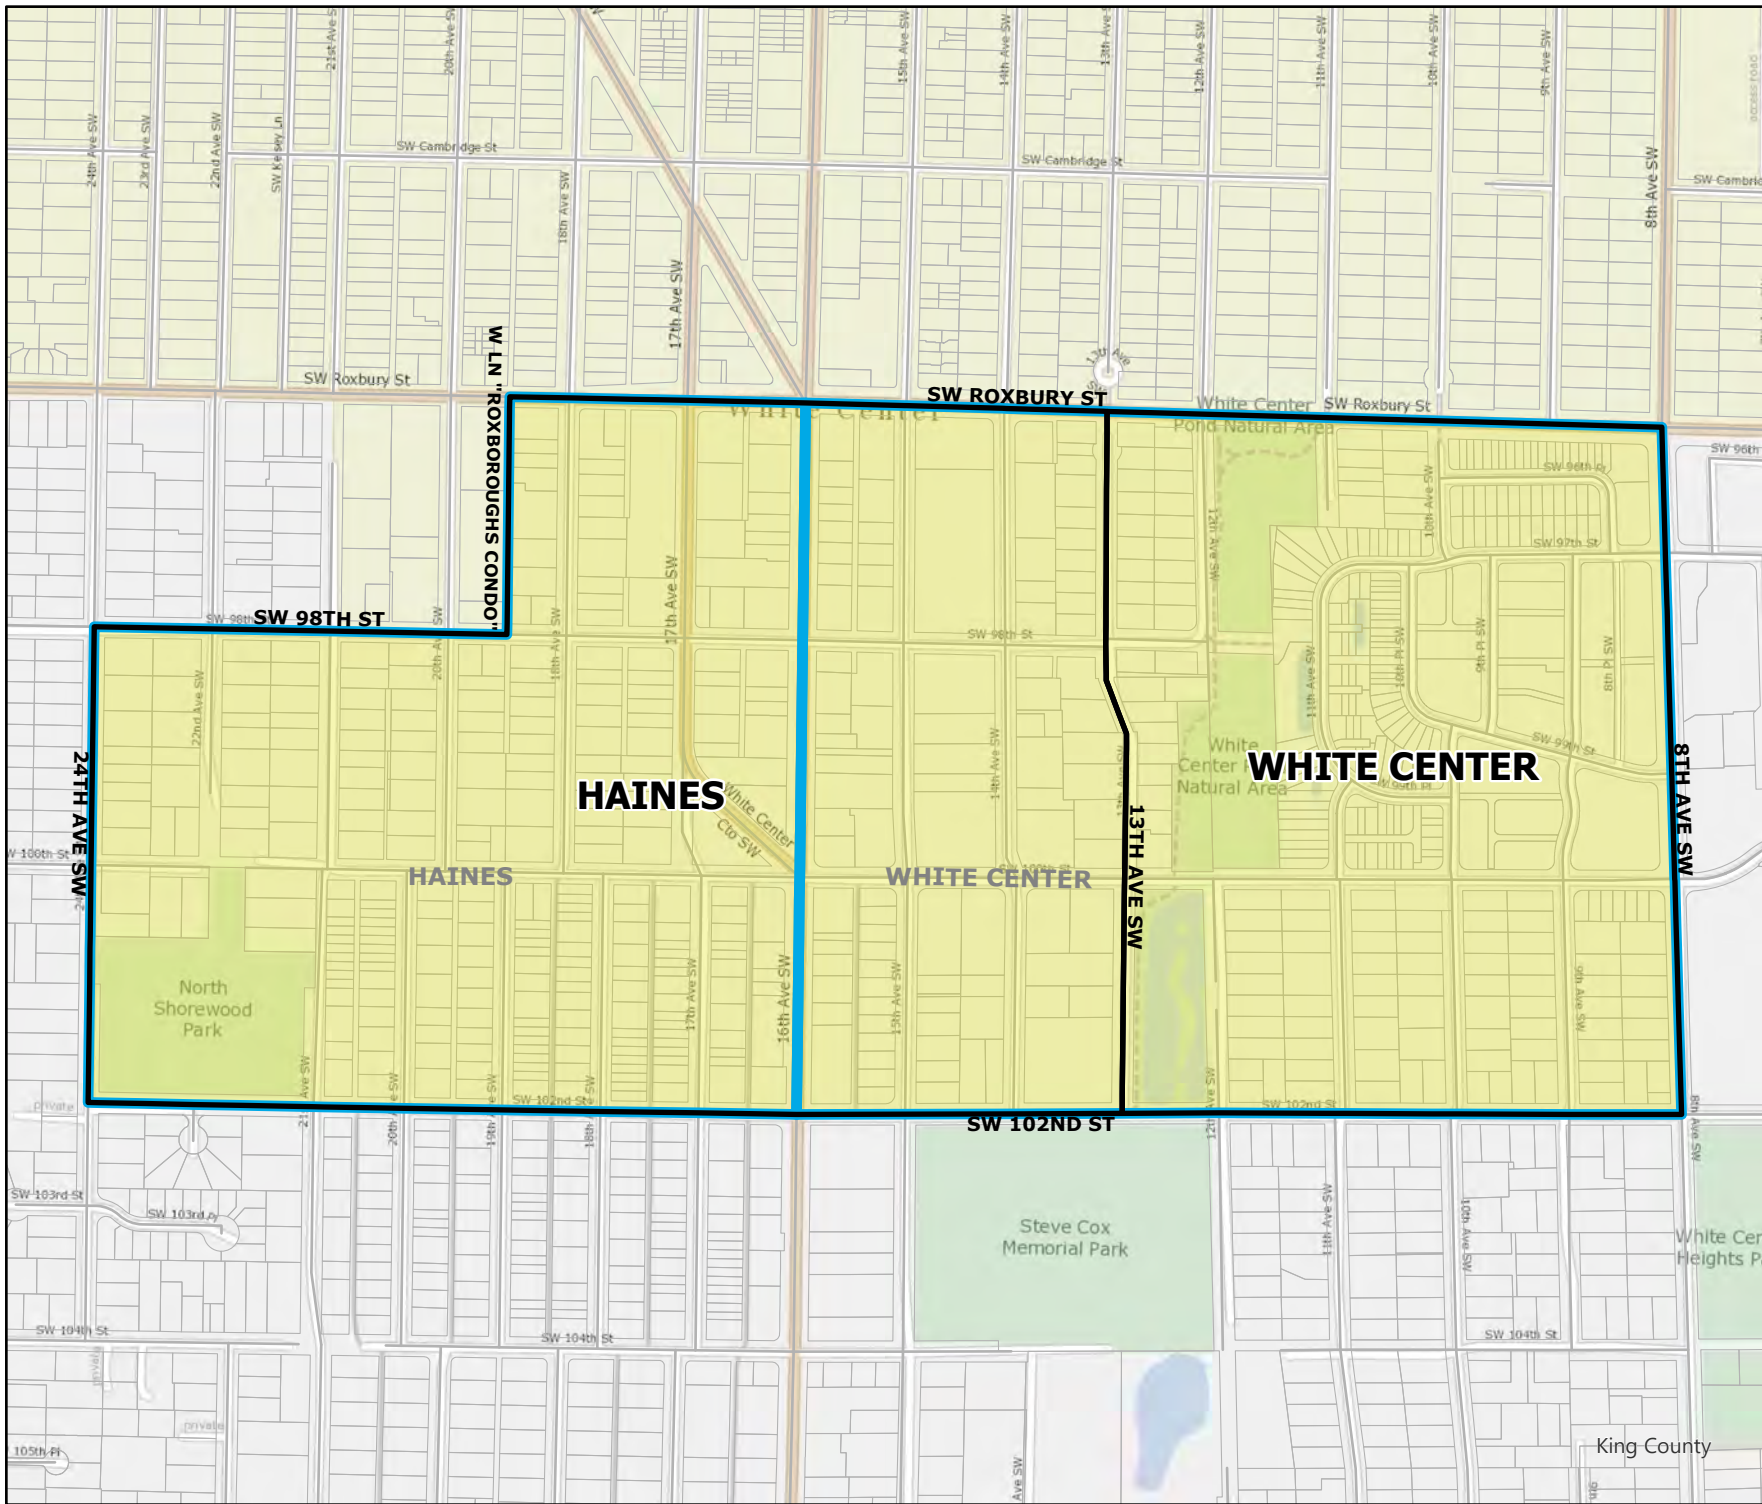

2023 Precinct Alterations

Code	Precinct Name	LG	CG	CC
1215	WHITE CENTER	34	7	8
3768	HAINES	34	7	8
Original Precinct(s)				
1215	WHITE CENTER	34	7	8
3768	HAINES	34	7	8

*: Denotes precinct(s) that have been abolished.
Precinct map produced by King County GIS Elections in accordance with KCC 1.12.101 & RCW 29A.16.040

Legend

- Original Precinct(s)
- New Precinct(s)
- Altered Precinct(s)