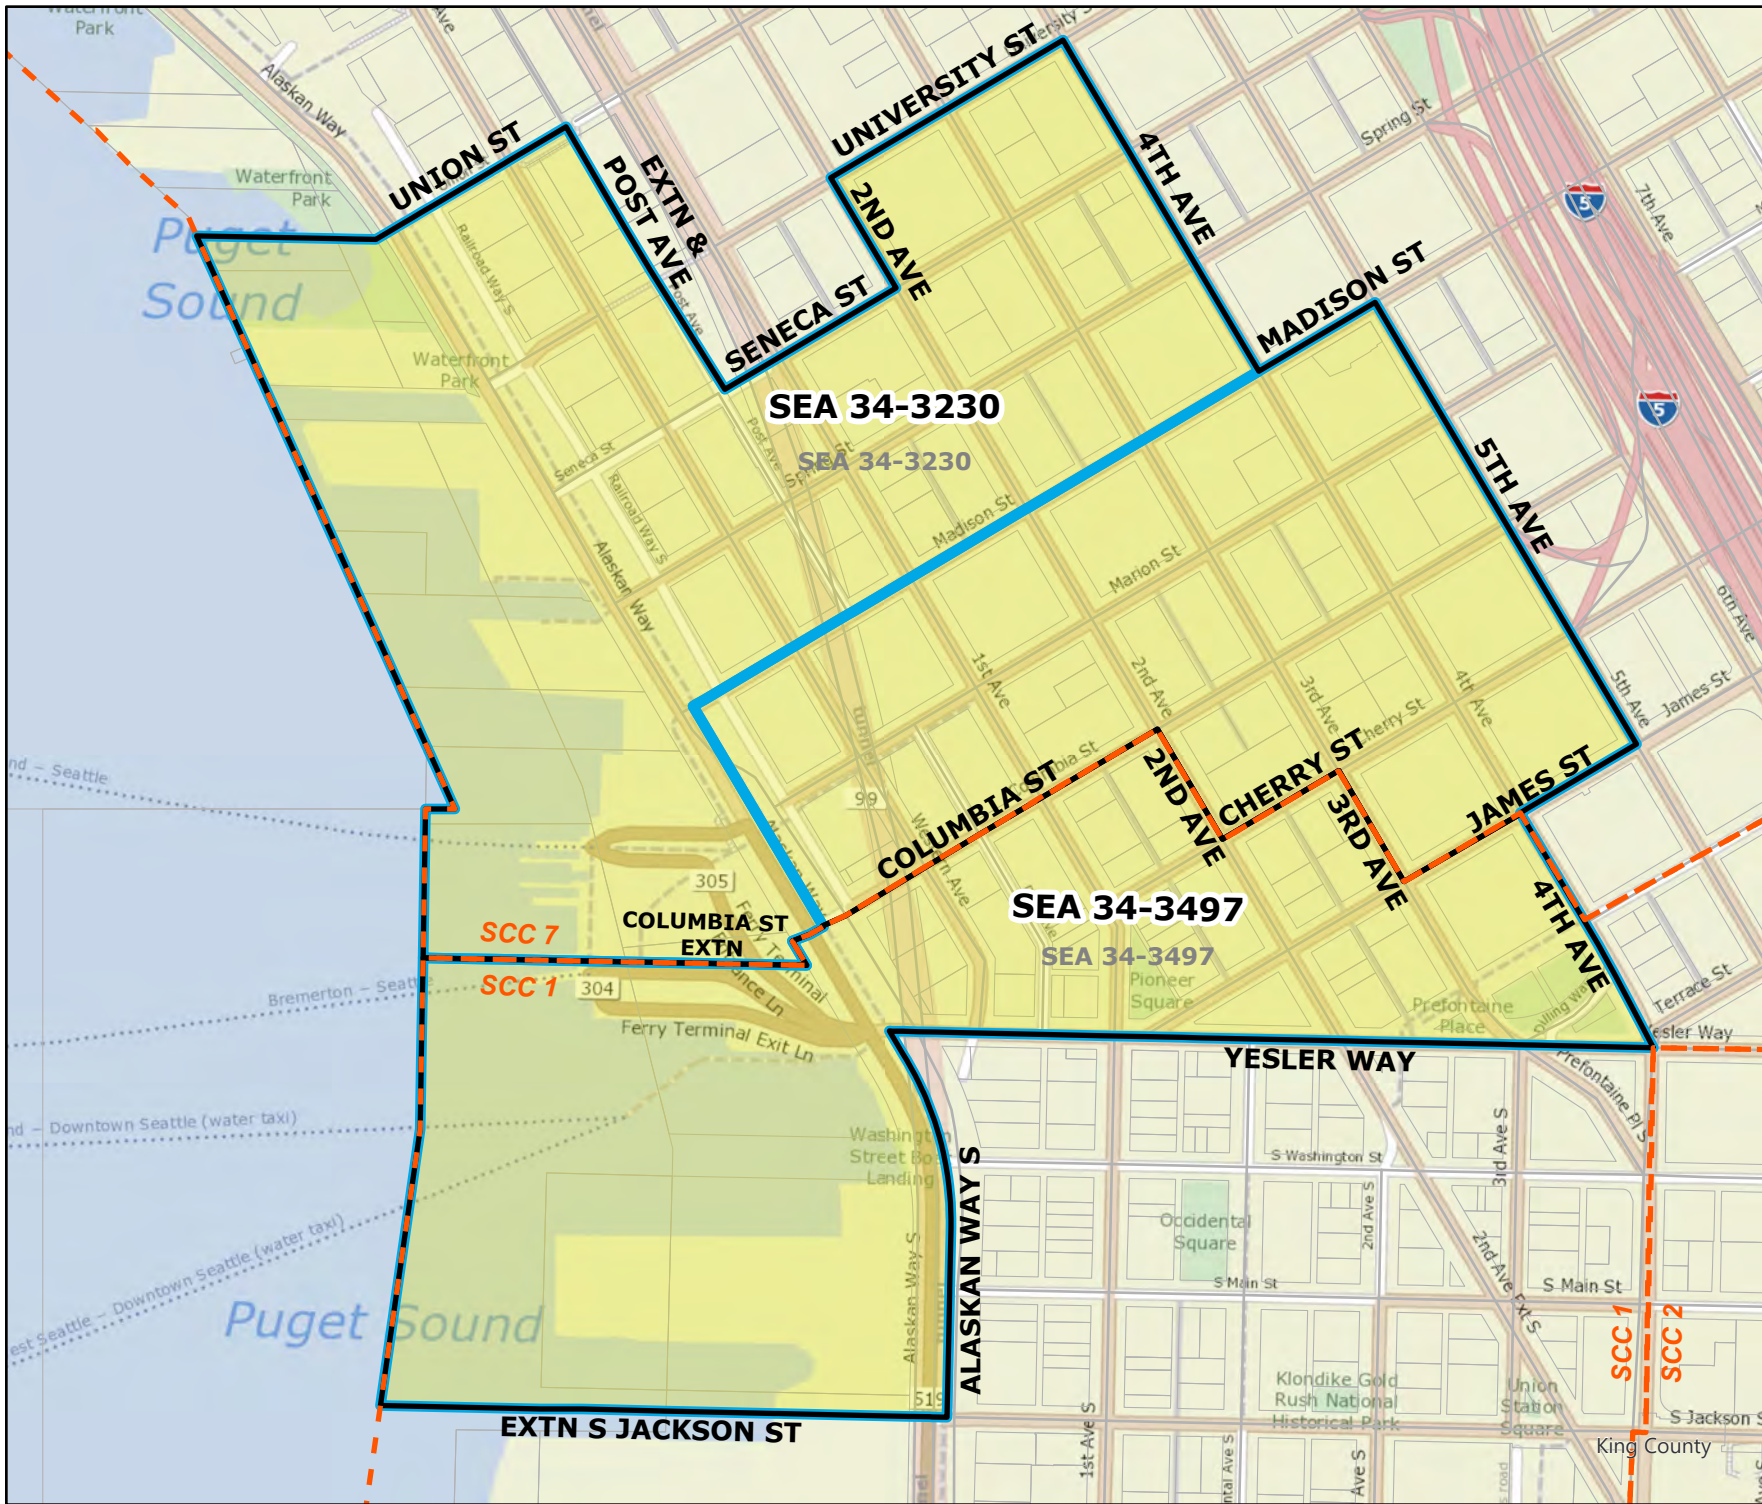

2023 Precinct Alterations

Code	Precinct Name	LG	CG	CC	SCC
3497	SEA 34-3497	34	7	8	1
3230	SEA 34-3230	34	7	8	7

Original Precinct(s)					
3497	SEA 34-3497	34	7	8	7
3230	SEA 34-3230	34	7	8	7

*: Denotes precinct(s) that have been abolished.
Precinct map produced by King County GIS Elections in accordance with KCC 1.12.101 & RCW 29A.16.040

Legend

- Original Precinct(s)
- New Precinct(s)
- Altered Precinct(s)
- Seattle City Council Districts