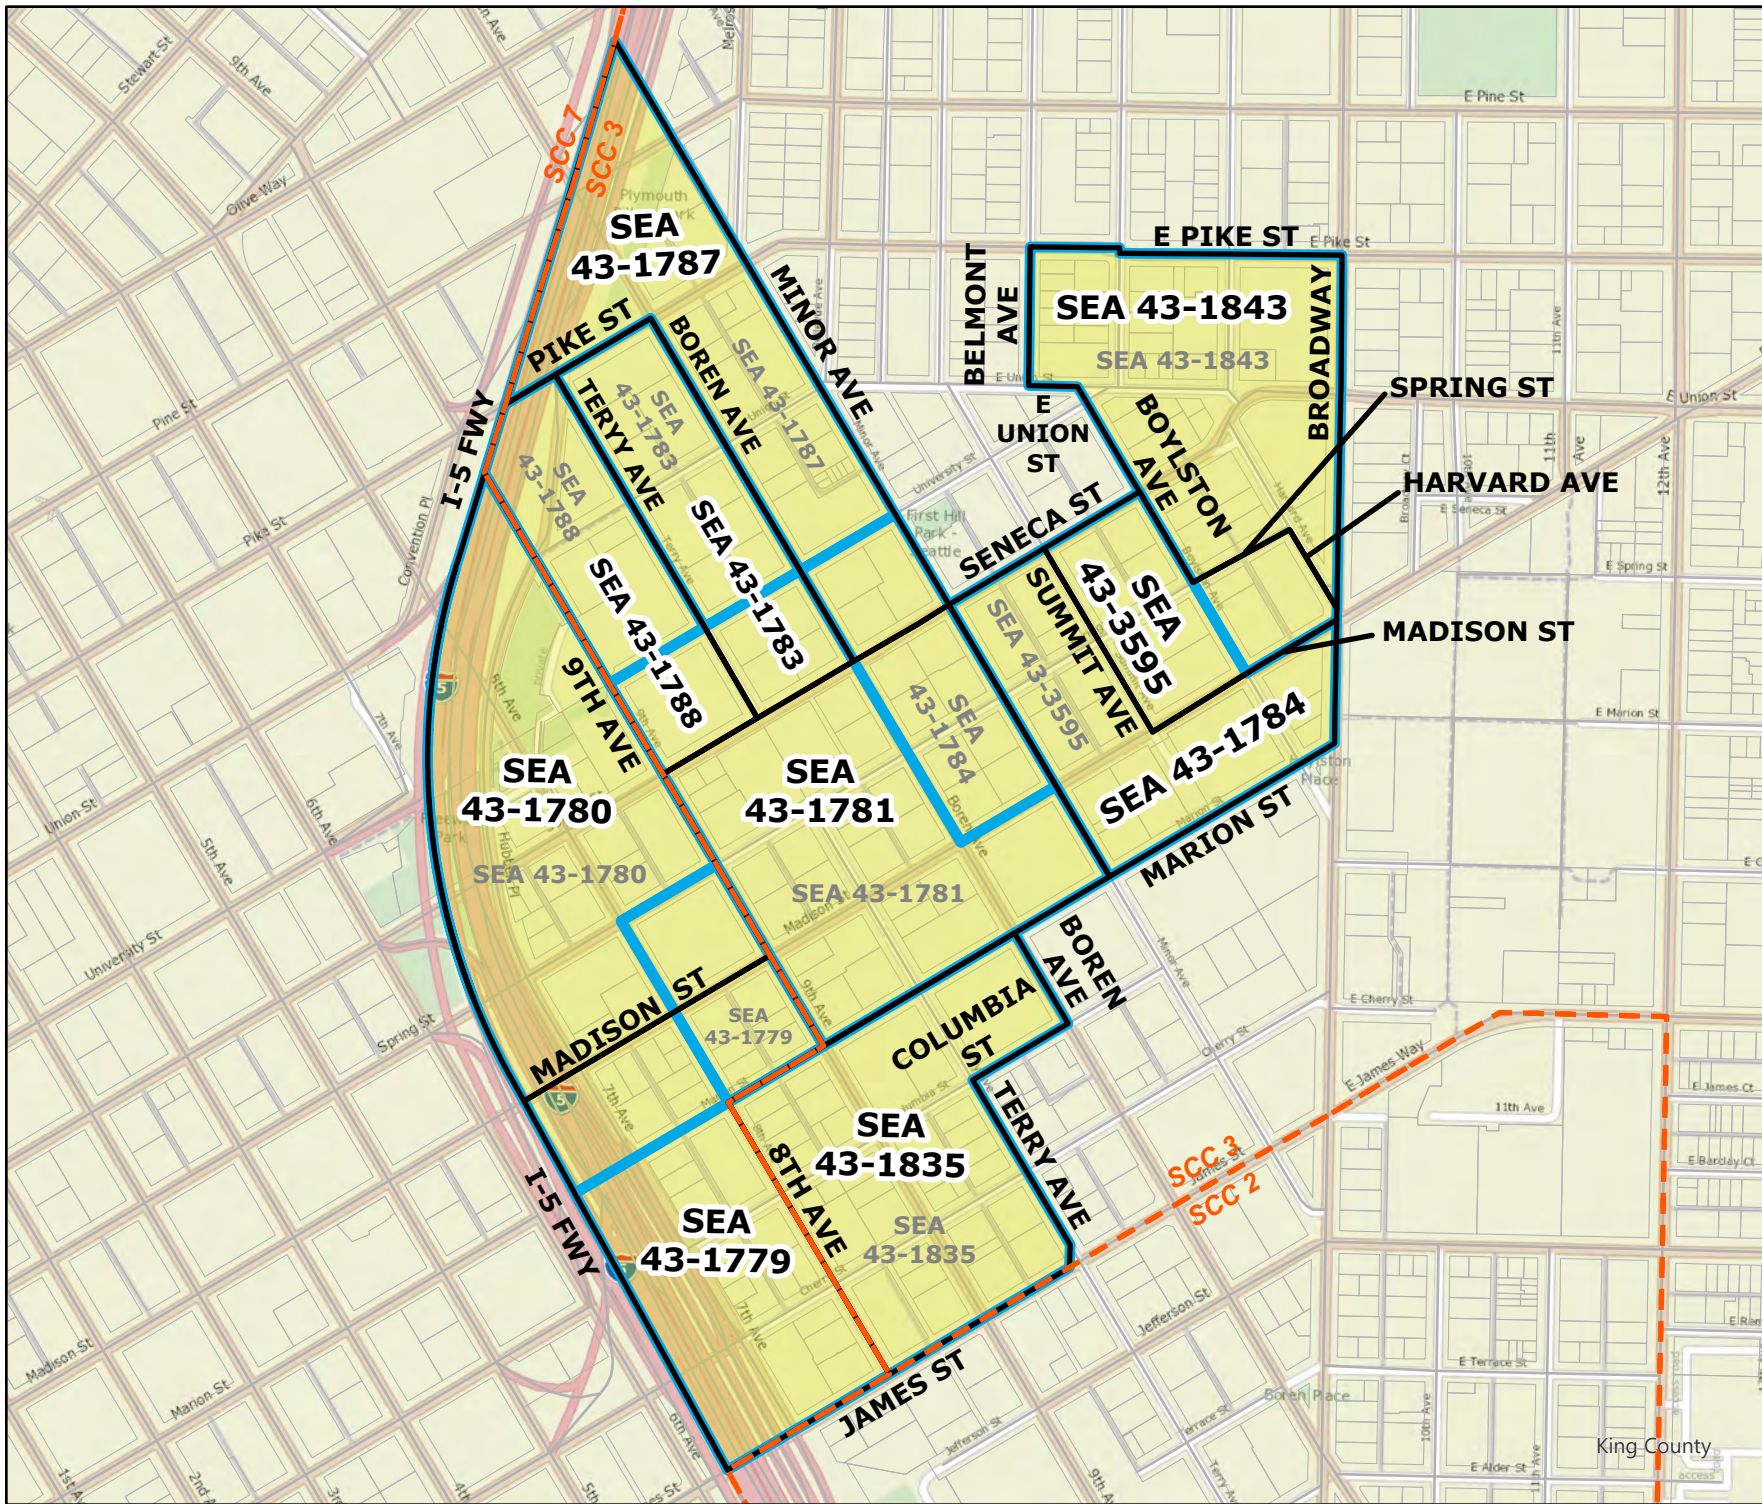

2023 Precinct Alterations

Code	Precinct Name	LG	CG	CC	SCC
1779	SEA 43-1779	43	7	8	7
1780	SEA 43-1780	43	7	8	7
1781	SEA 43-1781	43	7	8	3
1783	SEA 43-1783	43	7	8	3
1784	SEA 43-1784	43	7	8	3
1787	SEA 43-1787	43	7	8	3
1788	SEA 43-1788	43	7	8	3
1835	SEA 43-1835	43	7	8	3
1843	SEA 43-1843	43	7	8	3
3595	SEA 43-3595	43	7	8	3

Original Precinct(s)

1779	SEA 43-1779	43	7	8	7
1780	SEA 43-1780	43	7	8	7
1781	SEA 43-1781	43	7	8	3
1783	SEA 43-1783	43	7	8	7
1784	SEA 43-1784	43	7	8	3
1787	SEA 43-1787	43	7	8	7
1788	SEA 43-1788	43	7	8	7
1835	SEA 43-1835	43	7	8	3
1843	SEA 43-1843	43	7	8	3
3595	SEA 43-3595	43	7	8	3

*: Denotes precinct(s) that have been abolished.
Precinct map produced by King County GIS Elections in accordance with KCC 1.12.101 & RCW 29A.16.040

Legend

- Original Precinct(s)
- New Precinct(s)
- Altered Precinct(s)
- Seattle City Council Districts