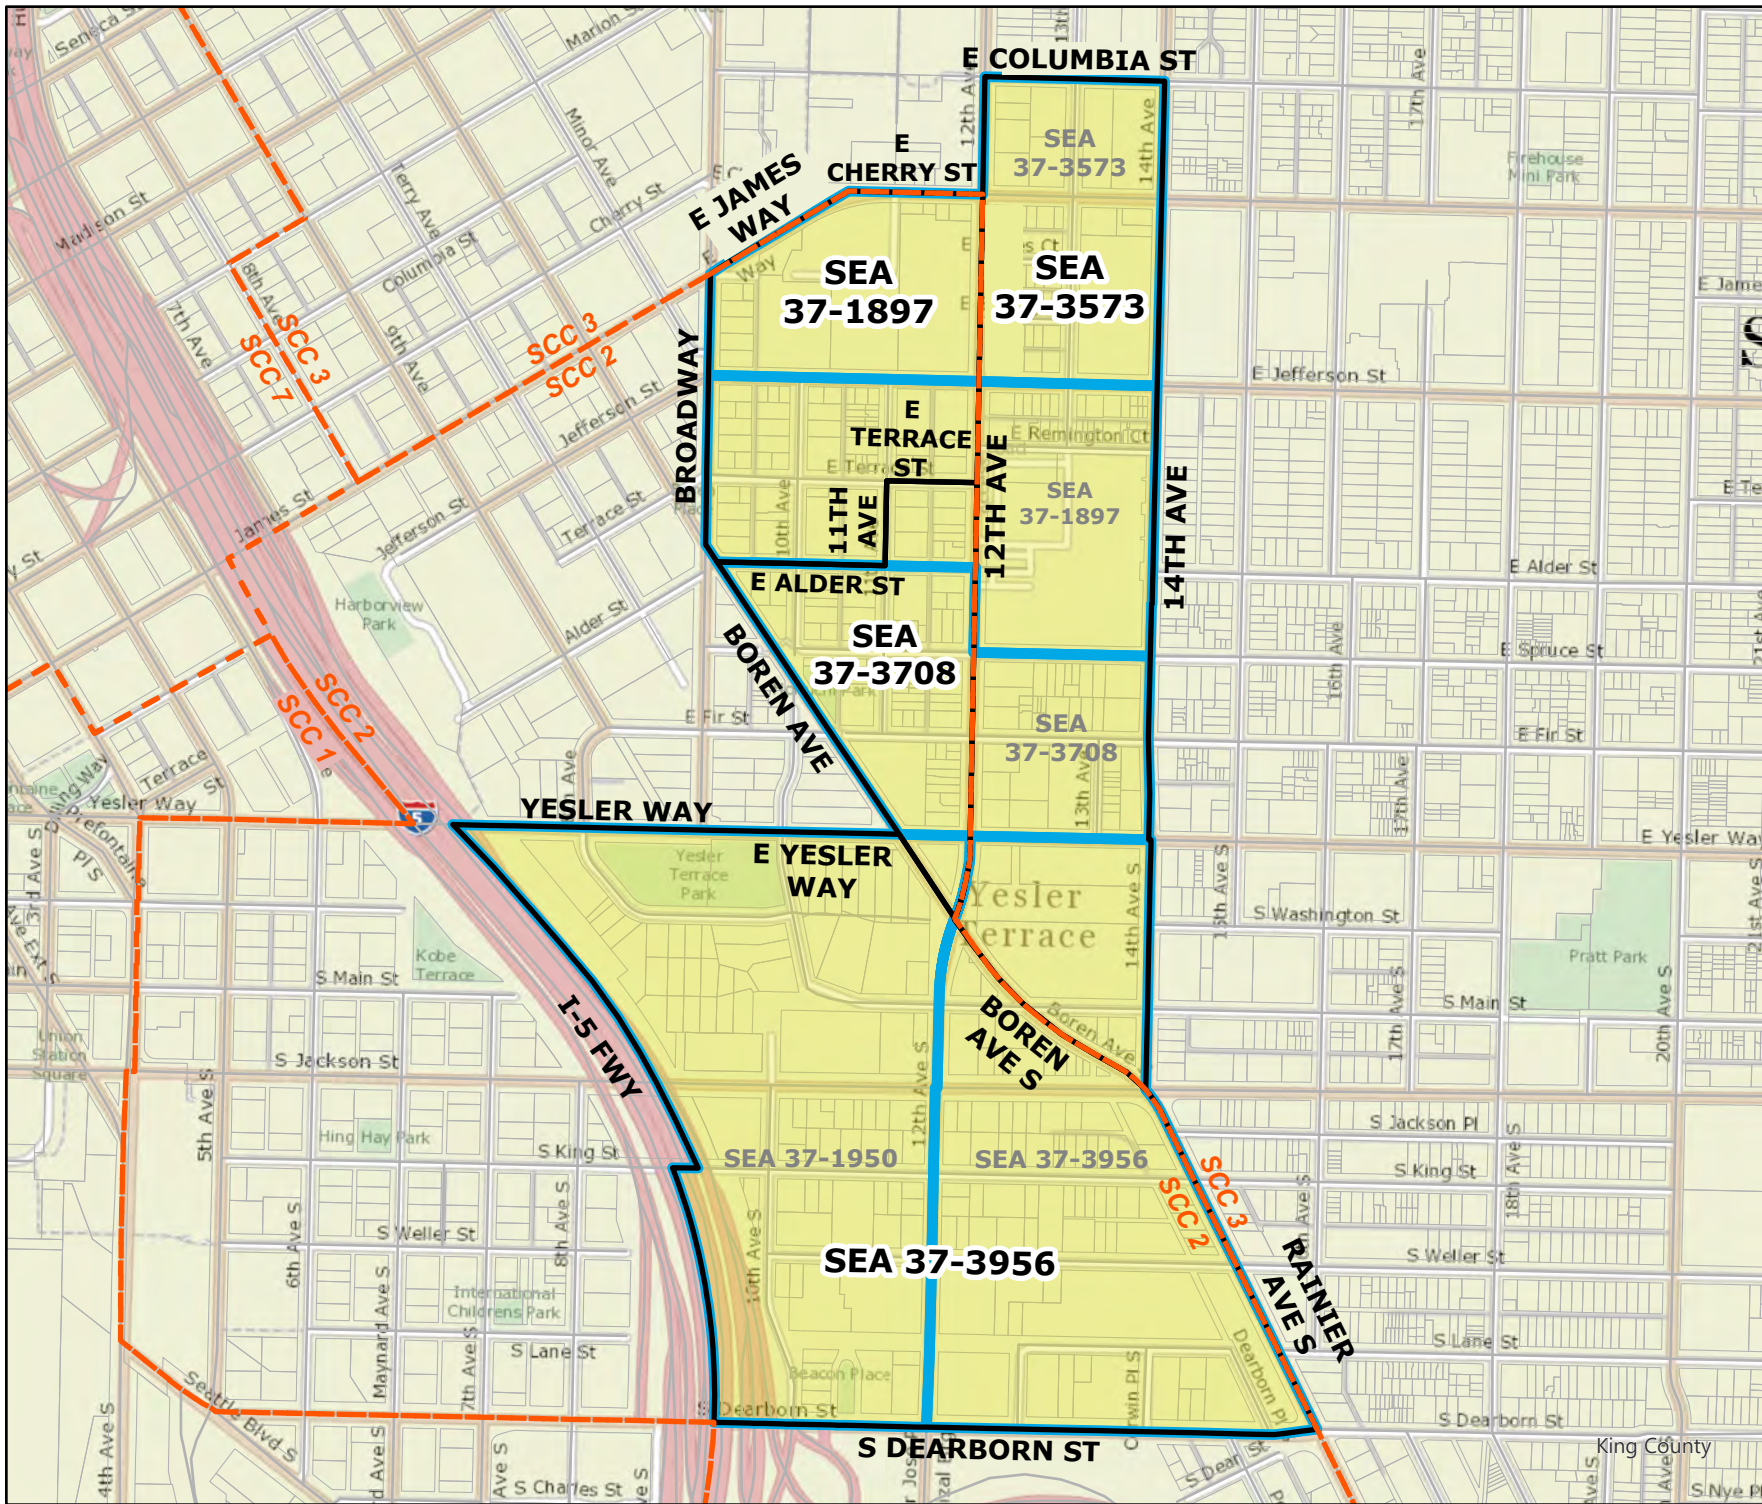

2023 Precinct Alterations

Code	Precinct Name	LG	CG	CC	SCC
1897	SEA 37-1897	37	9	8	2
3573	SEA 37-3573	37	9	8	3
3708	SEA 37-3708	37	9	8	2
3956	SEA 37-3956	37	9	8	2

Original Precinct(s)					
1897	SEA 37-1897	37	9	8	3
3573	SEA 37-3573	37	9	8	3
3708	SEA 37-3708	37	9	8	3
3956	SEA 37-3956	37	9	8	3
1950	SEA 37-1950 *	37	9	8	2

*: Denotes precinct(s) that have been abolished.
Precinct map produced by King County GIS Elections in accordance with KCC 1.12.101 & RCW 29A.16.040

Legend

- Original Precinct(s)
- New Precinct(s)
- Altered Precinct(s)
- Seattle City Council Districts