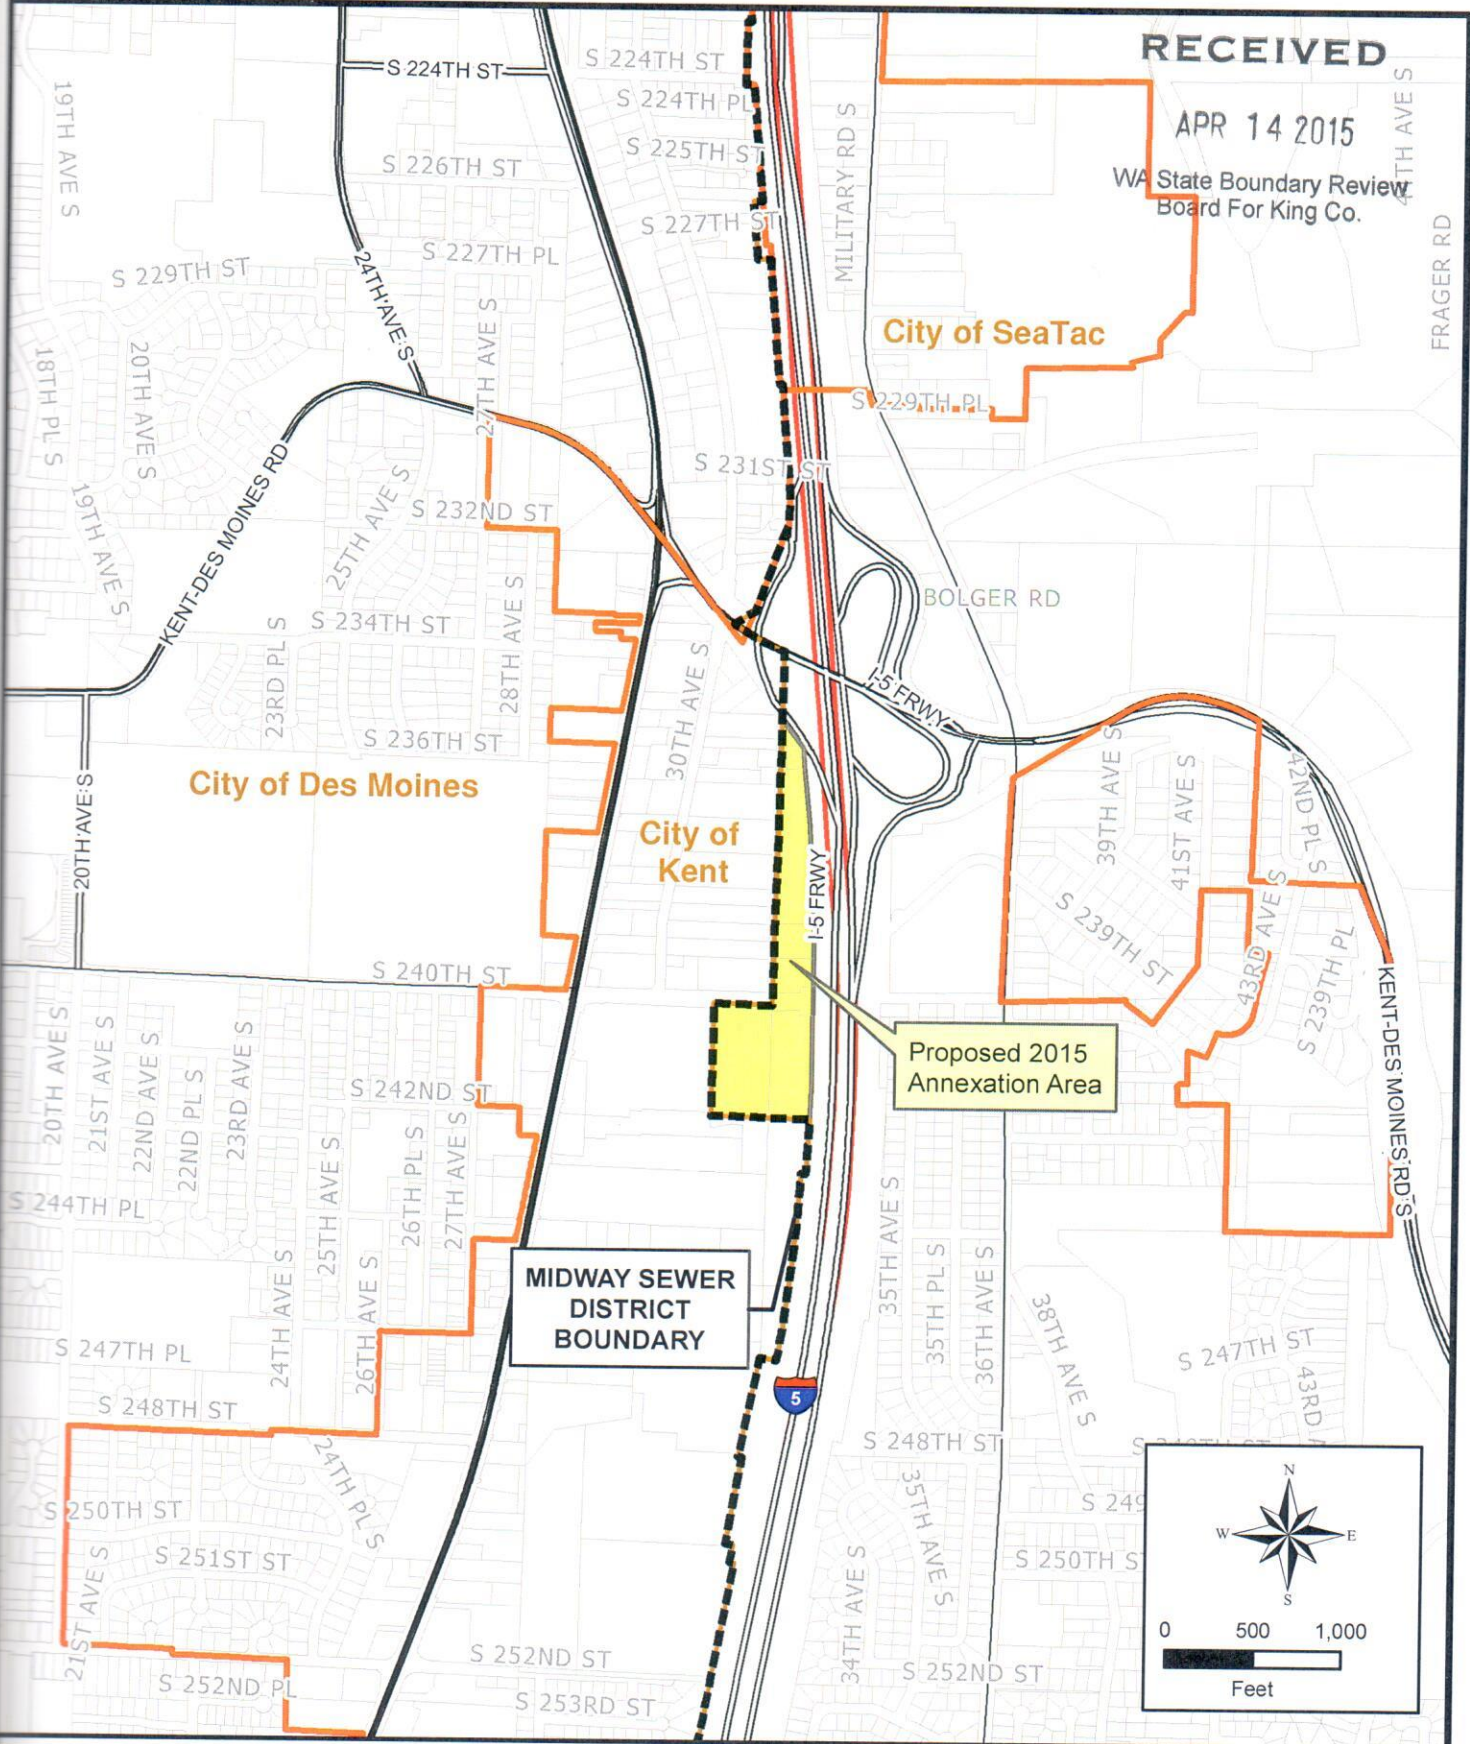

RECEIVED

APR 14 2015

WA State Boundary Review Board For King Co.

Proposed 2015 Annexation Area

MIDWAY SEWER DISTRICT BOUNDARY

Exhibit C - Location Map
 Midway Sewer District
 2015 Annexation Area