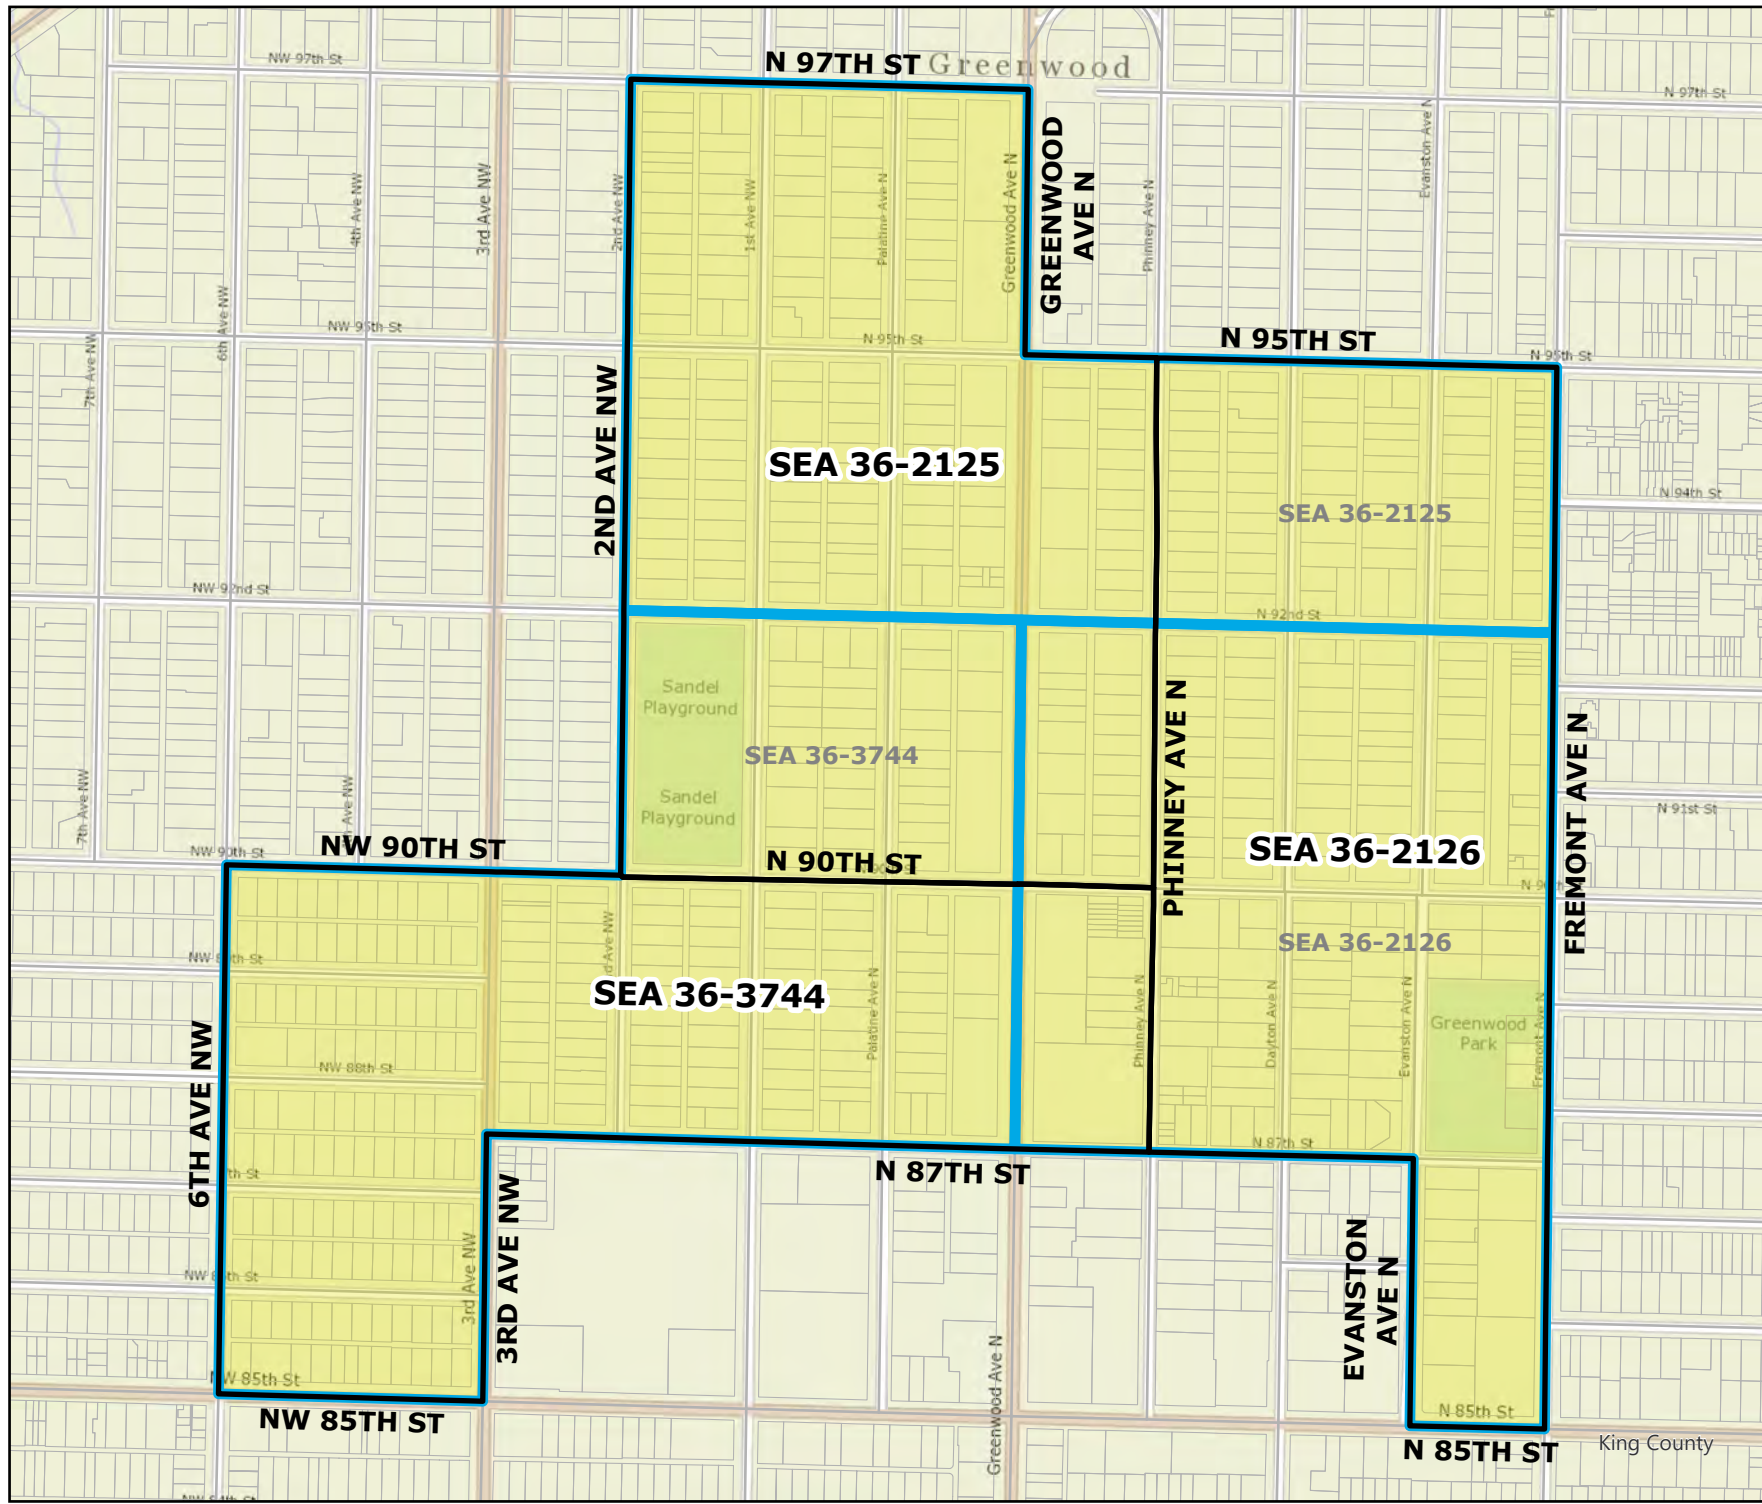

2025 Precinct Alterations

Code	Precinct Name	LG	CG	CC
2126	SEA 36-2126	36	7	4
2125	SEA 36-2125	36	7	4
3744	SEA 36-3744	36	7	4

Original Precinct(s)				
2126	SEA 36-2126	36	7	4
2125	SEA 36-2125	36	7	4
3744	SEA 36-3744	36	7	4

*: Denotes precinct(s) that have been abolished.
 Precinct map produced by King County GIS Elections in accordance with KCC 1.12.101 & RCW 29A.16.040

Legend

- Original Precinct(s)
- New Precinct(s)
- Altered Precinct(s)