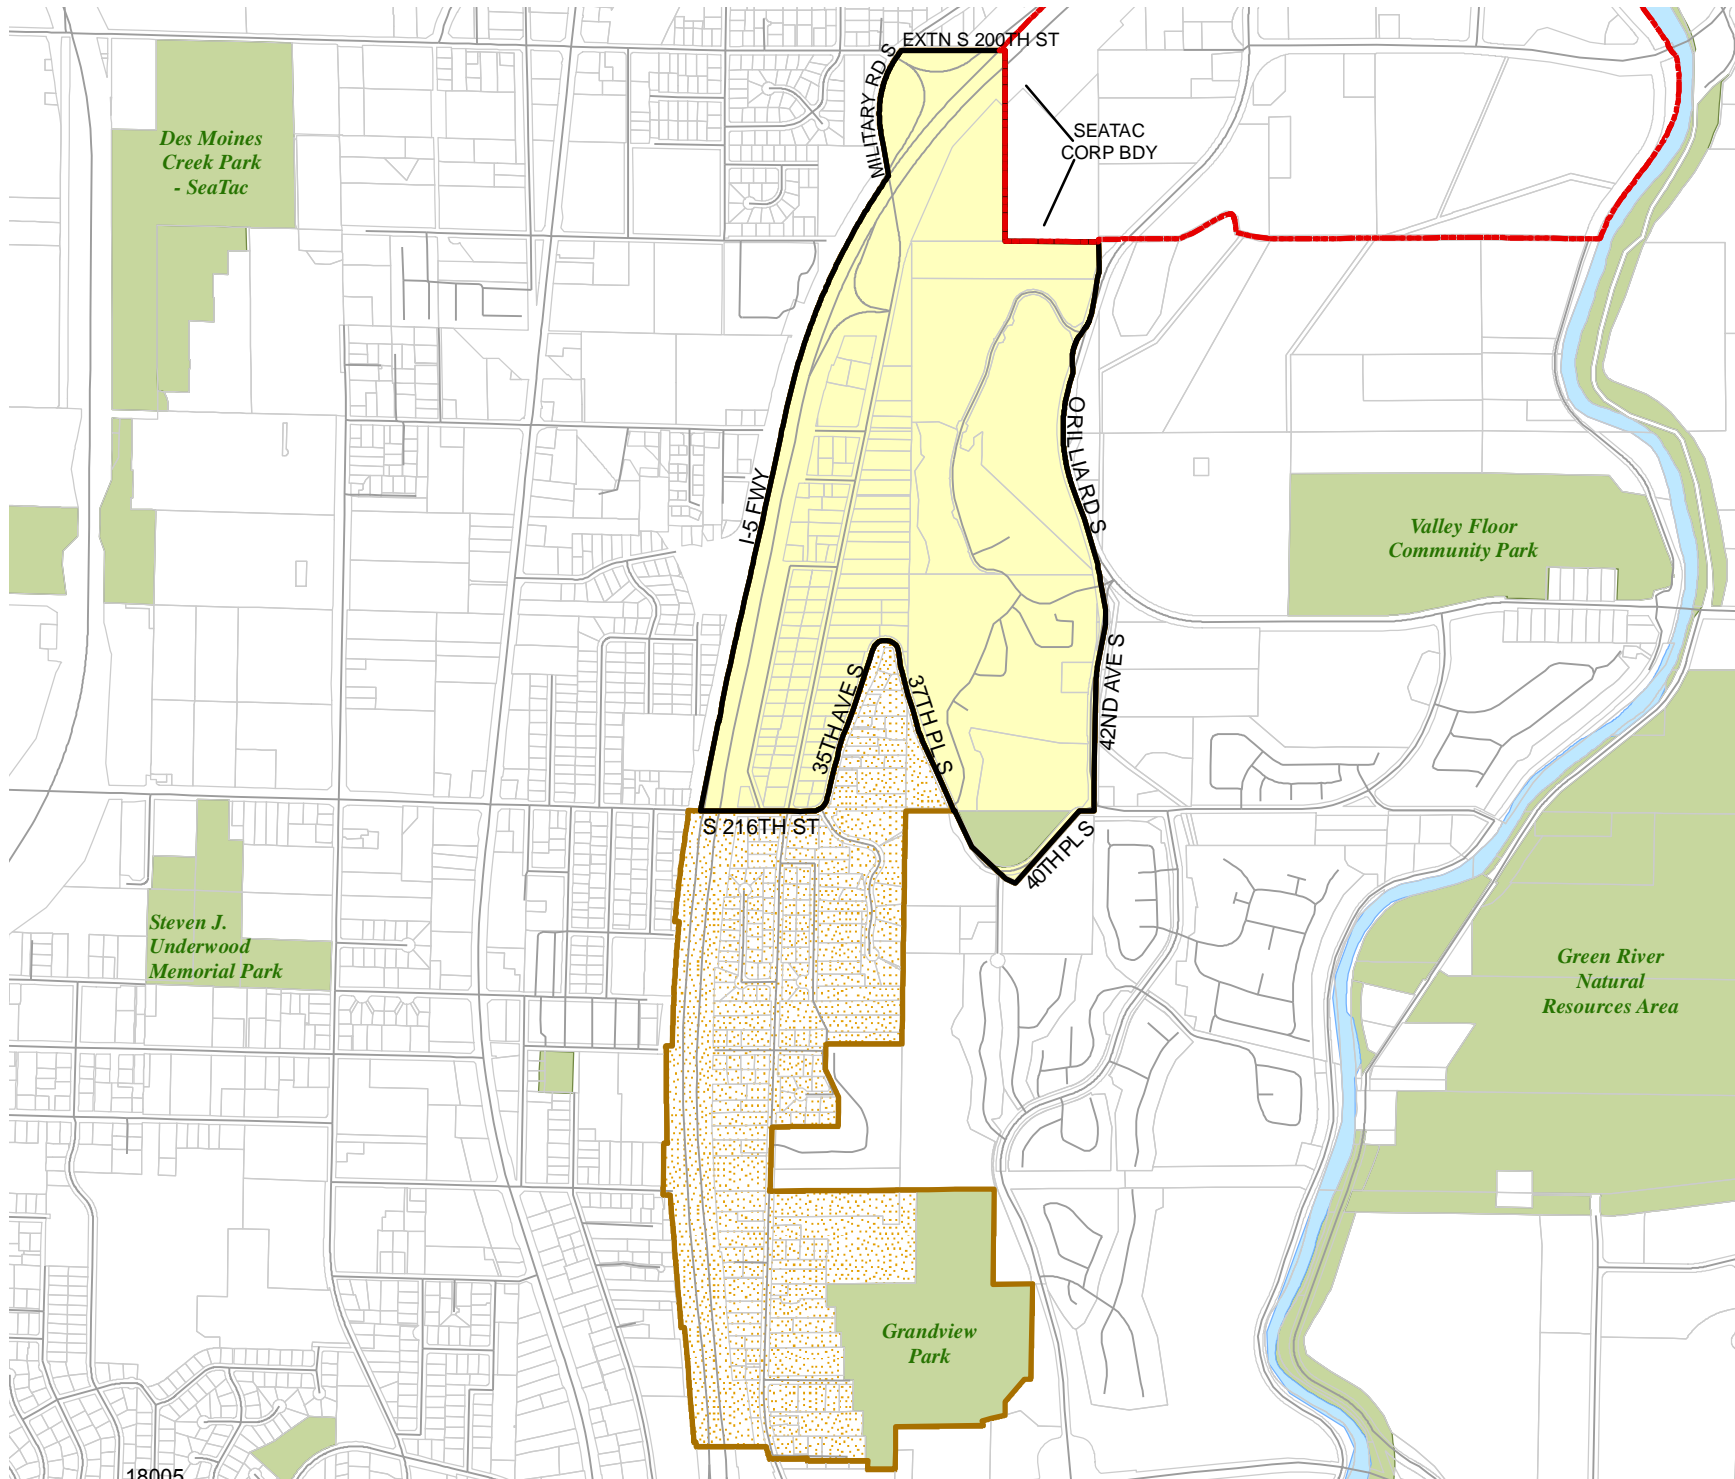

2015 Precinct Alterations

Code	Precinct Name	LG	CG	CC
3706	LAKE FENWICK	33	8	5
1114	STACY	33	8	5

Legend

-  Legislative District Boundaries
-  Congressional District Boundaries
-  Council District Boundaries
-  New Precinct
-  Old Precinct(s)

Census Tract: Tract 029801	S-T-R: 26-22-04
--------------------------------------	---------------------------

2015 Precinct Alterations

Code	Precinct Name	LG	CG	CC
1031	SET 33-1031	33	9	5
1031	SET 33-1031	33	9	5

Legend

-  Legislative District Boundaries
-  Congressional District Boundaries
-  Council District Boundaries
-  New Precinct
-  Old Precinct(s)

Census Tract: Tract 028300	S-T-R: 10-22-04
--------------------------------------	---------------------------

Census Tract:	S-T-R:
Tract 029101	10-22-04

2015 Precinct Alterations

Code	Precinct Name	LG	CG	CC
1114	STACY	33	8	5
1114	STACY	33	8	5

Legend

-  Legislative District Boundaries
-  Congressional District Boundaries
-  Council District Boundaries
-  New Precinct
-  Old Precinct(s)