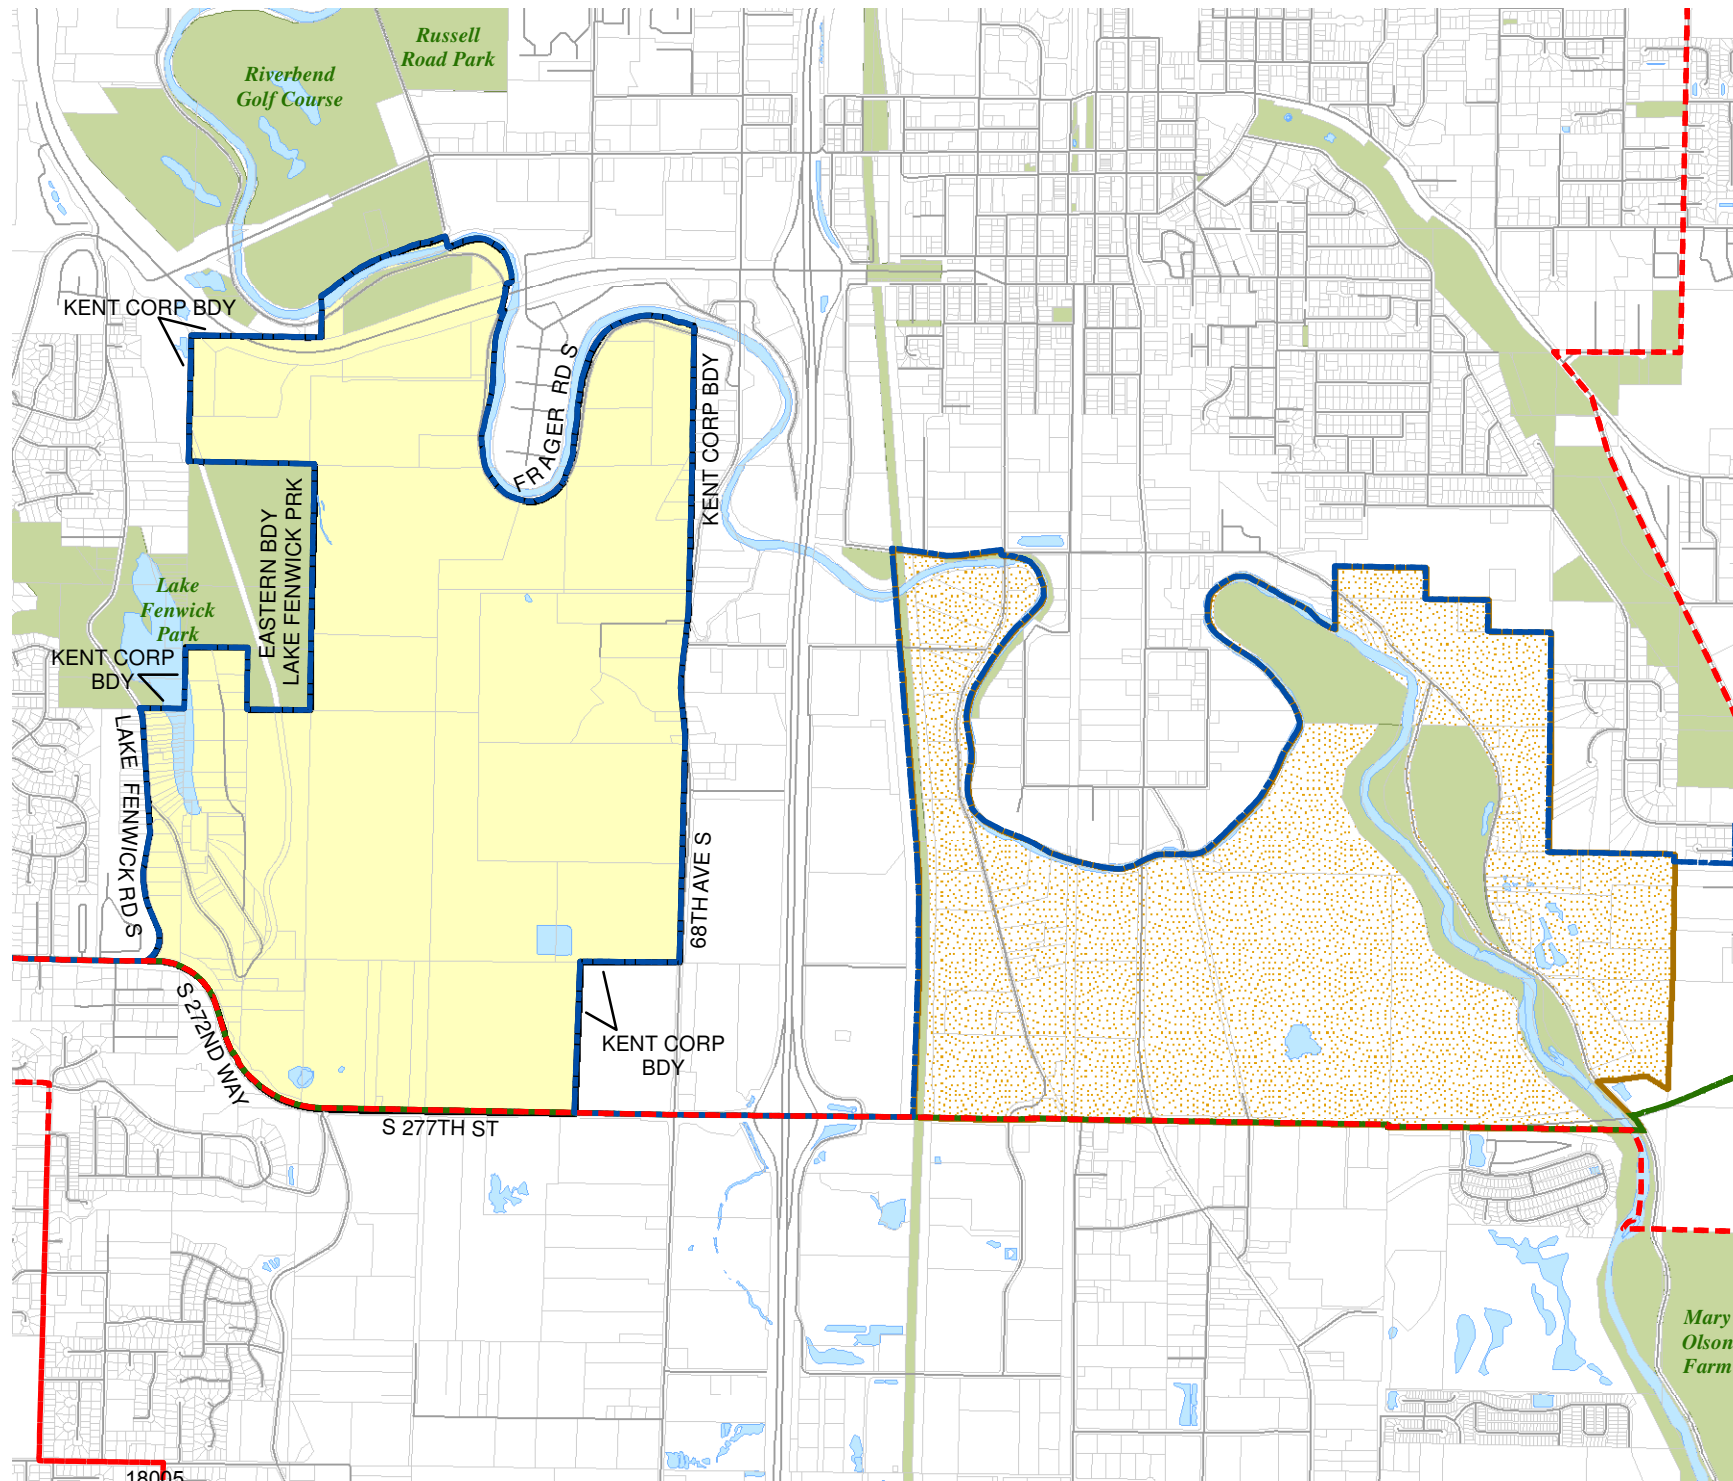

2015 Precinct Alterations

Code	Precinct Name	LG	CG	CC
3706	LAKE FENWICK	33	8	5
1114	STACY	33	8	5

Legend

-  Legislative District Boundaries
-  Congressional District Boundaries
-  Council District Boundaries
-  New Precinct
-  Old Precinct(s)

Census Tract: Tract 029801	S-T-R: 26-22-04
--------------------------------------	---------------------------

2015 Precinct Alterations

Code	Precinct Name	LG	CG	CC
1031	SET 33-1031	33	9	5
1031	SET 33-1031	33	9	5

Legend

-  Legislative District Boundaries
-  Congressional District Boundaries
-  Council District Boundaries
-  New Precinct
-  Old Precinct(s)

Census Tract: Tract 028300	S-T-R: 10-22-04
--------------------------------------	---------------------------

Census Tract:	S-T-R:
Tract 029101	10-22-04

2015 Precinct Alterations

Code	Precinct Name	LG	CG	CC
1114	STACY	33	8	5
1114	STACY	33	8	5

Legend

-  Legislative District Boundaries
-  Congressional District Boundaries
-  Council District Boundaries
-  New Precinct
-  Old Precinct(s)