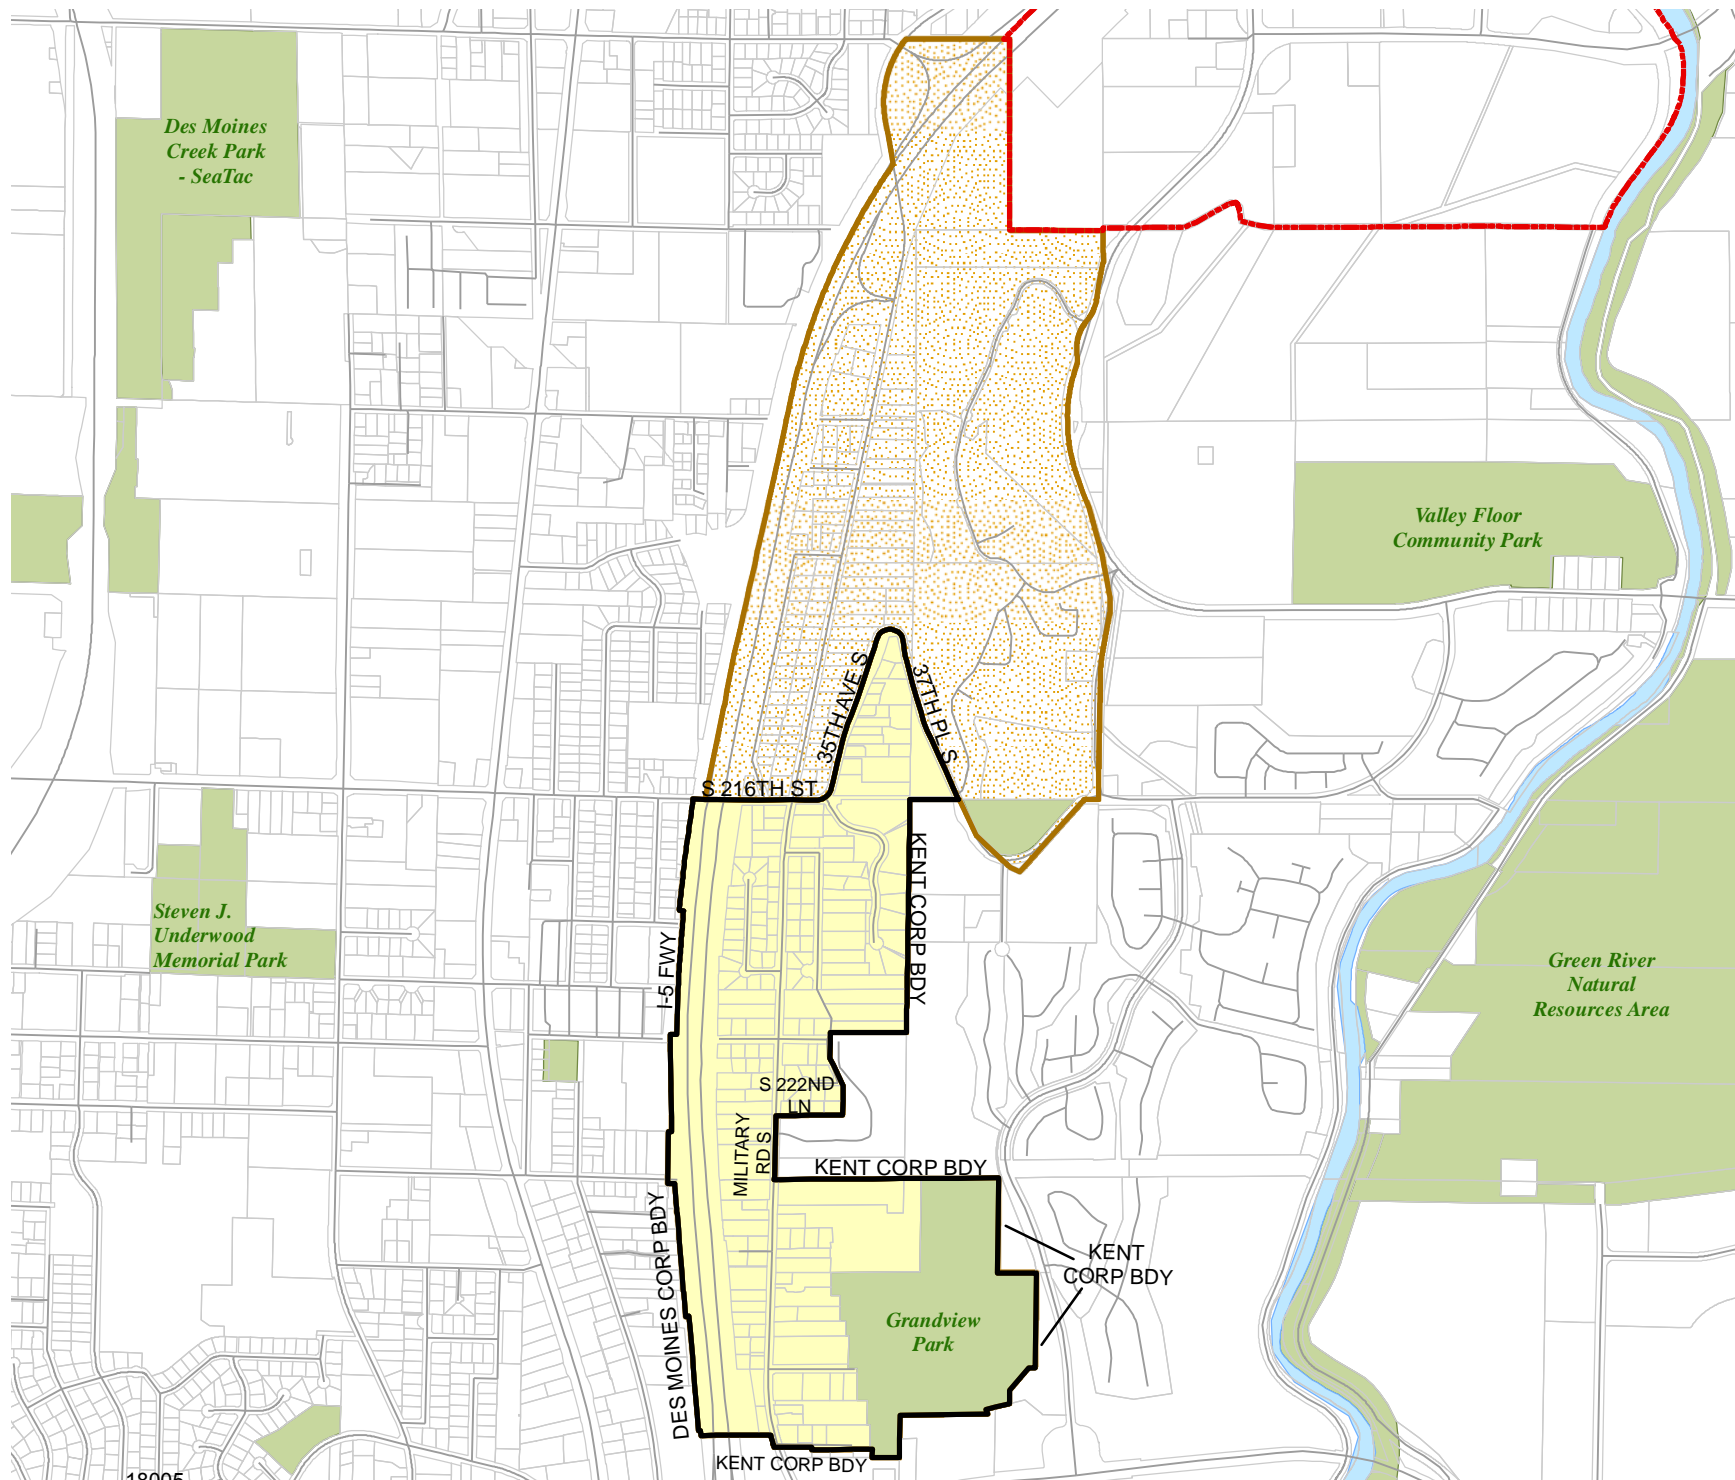

Legend

-  Legislative District Boundaries
-  Congressional District Boundaries
-  Council District Boundaries
-  New Precinct
-  Old Precinct(s)

Census Tract: Tract 028300	S-T-R: 10-22-04
--------------------------------------	---------------------------

2015 Precinct Alterations

Code	Precinct Name	LG	CG	CC
3704	SET 33-3704	33	9	5
1031	SET 33-1031	33	9	5

Legend

-  Legislative District Boundaries
-  Congressional District Boundaries
-  Council District Boundaries
-  New Precinct
-  Old Precinct(s)

Census Tract:	S-T-R:
Tract 029101	10-22-04

2015 Precinct Alterations

Code	Precinct Name	LG	CG	CC
1114	STACY	33	8	5
1114	STACY	33	8	5

Legend

-  Legislative District Boundaries
-  Congressional District Boundaries
-  Council District Boundaries
-  New Precinct
-  Old Precinct(s)

Census Tract: Tract 029700	S-T-R: 30-22-05
--------------------------------------	---------------------------