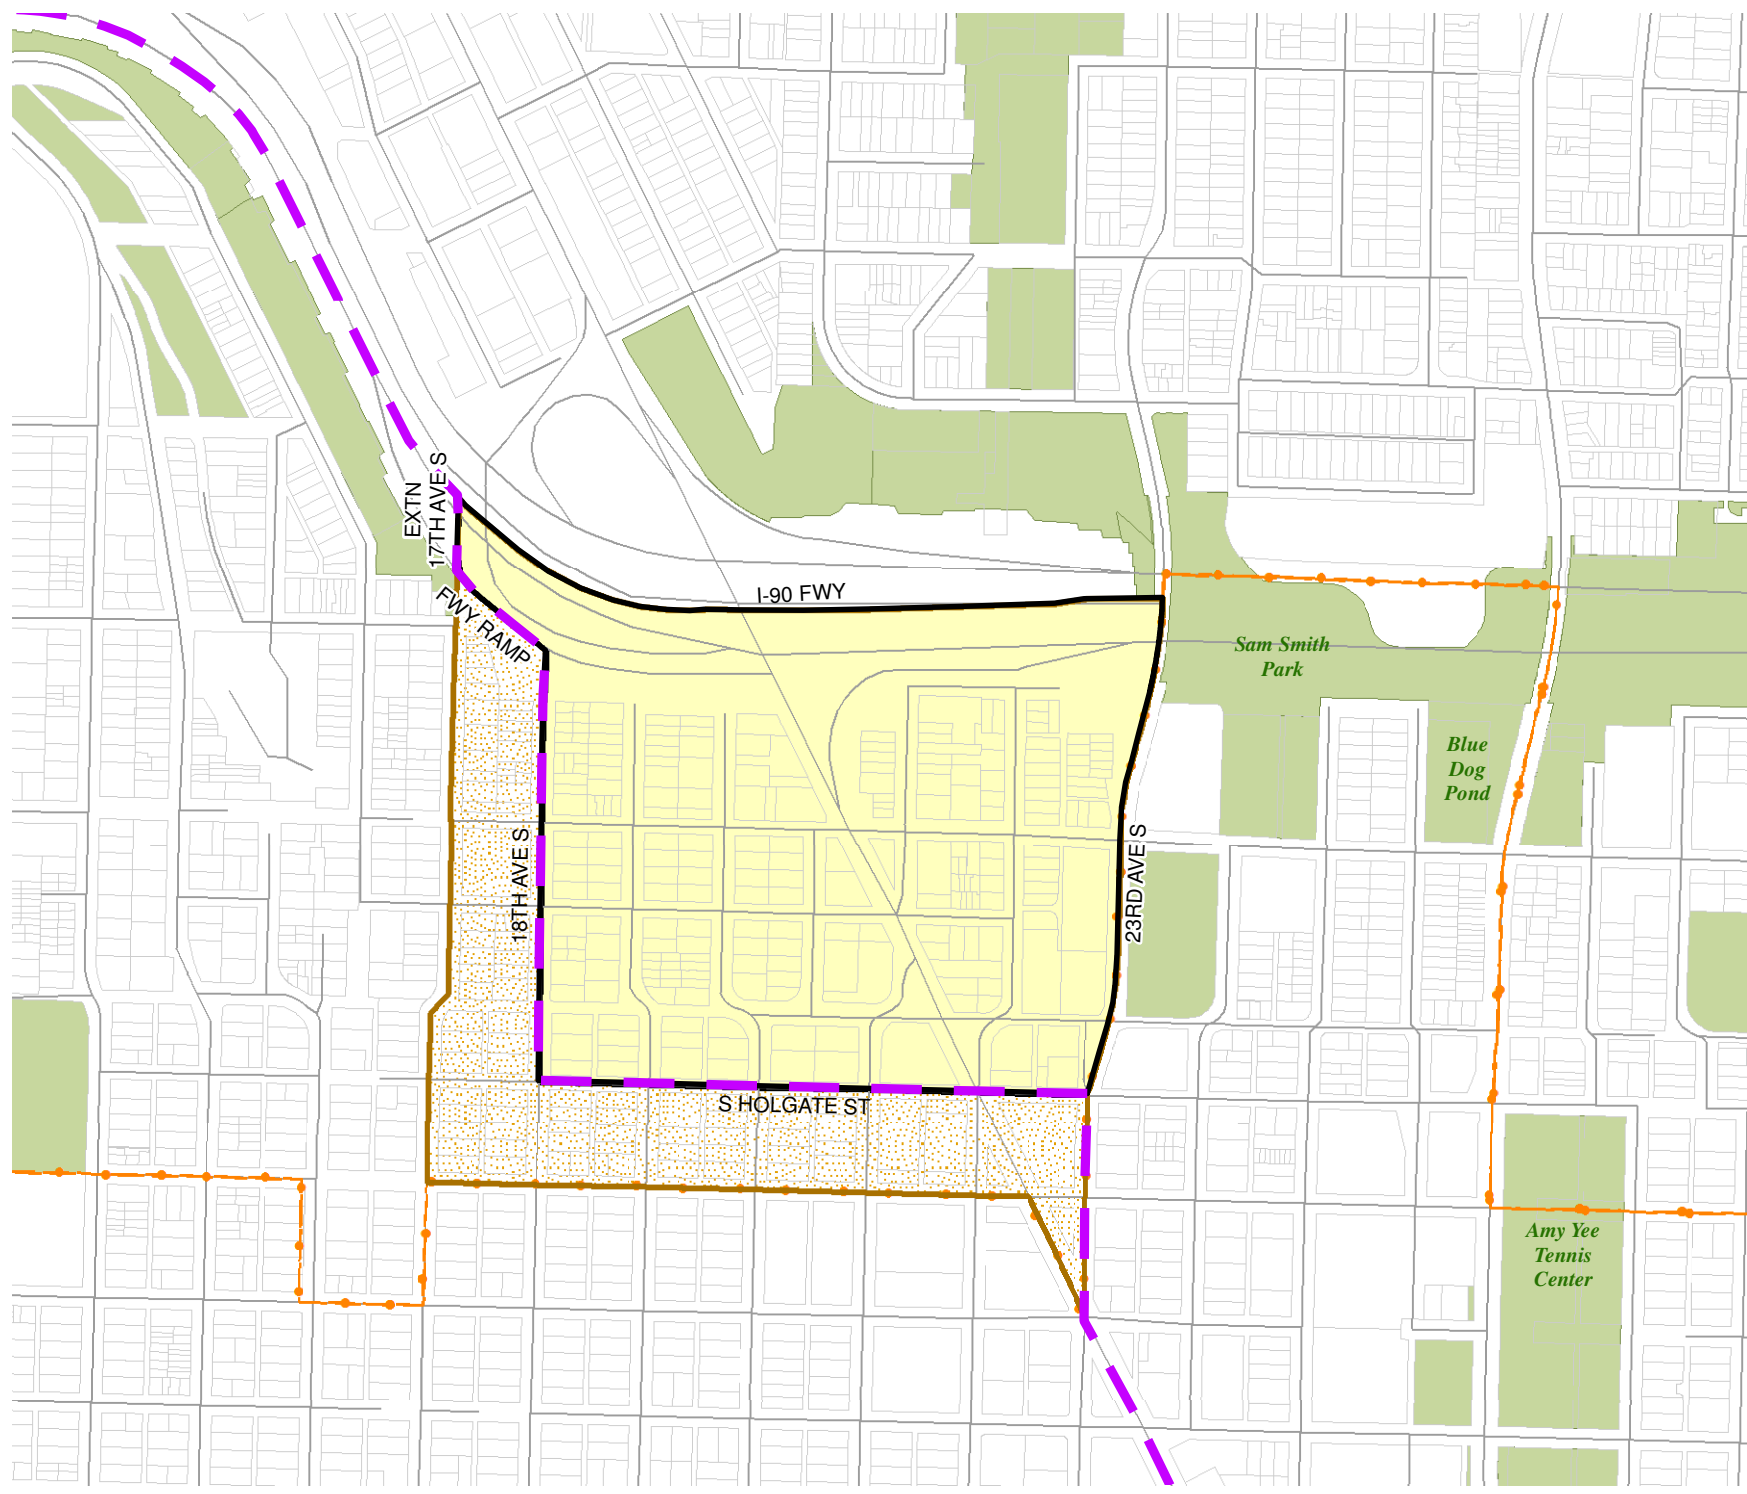

Census Tract: Tract 009400	S-T-R: 05-24-04
--------------------------------------	---------------------------

2014 Precinct Alterations

Seattle City Council Districts

Code	Precinct Name	LG	CG	CC
1853	SEA 37-1853	37	9	2
1853	SEA 37-1853	37	9	2