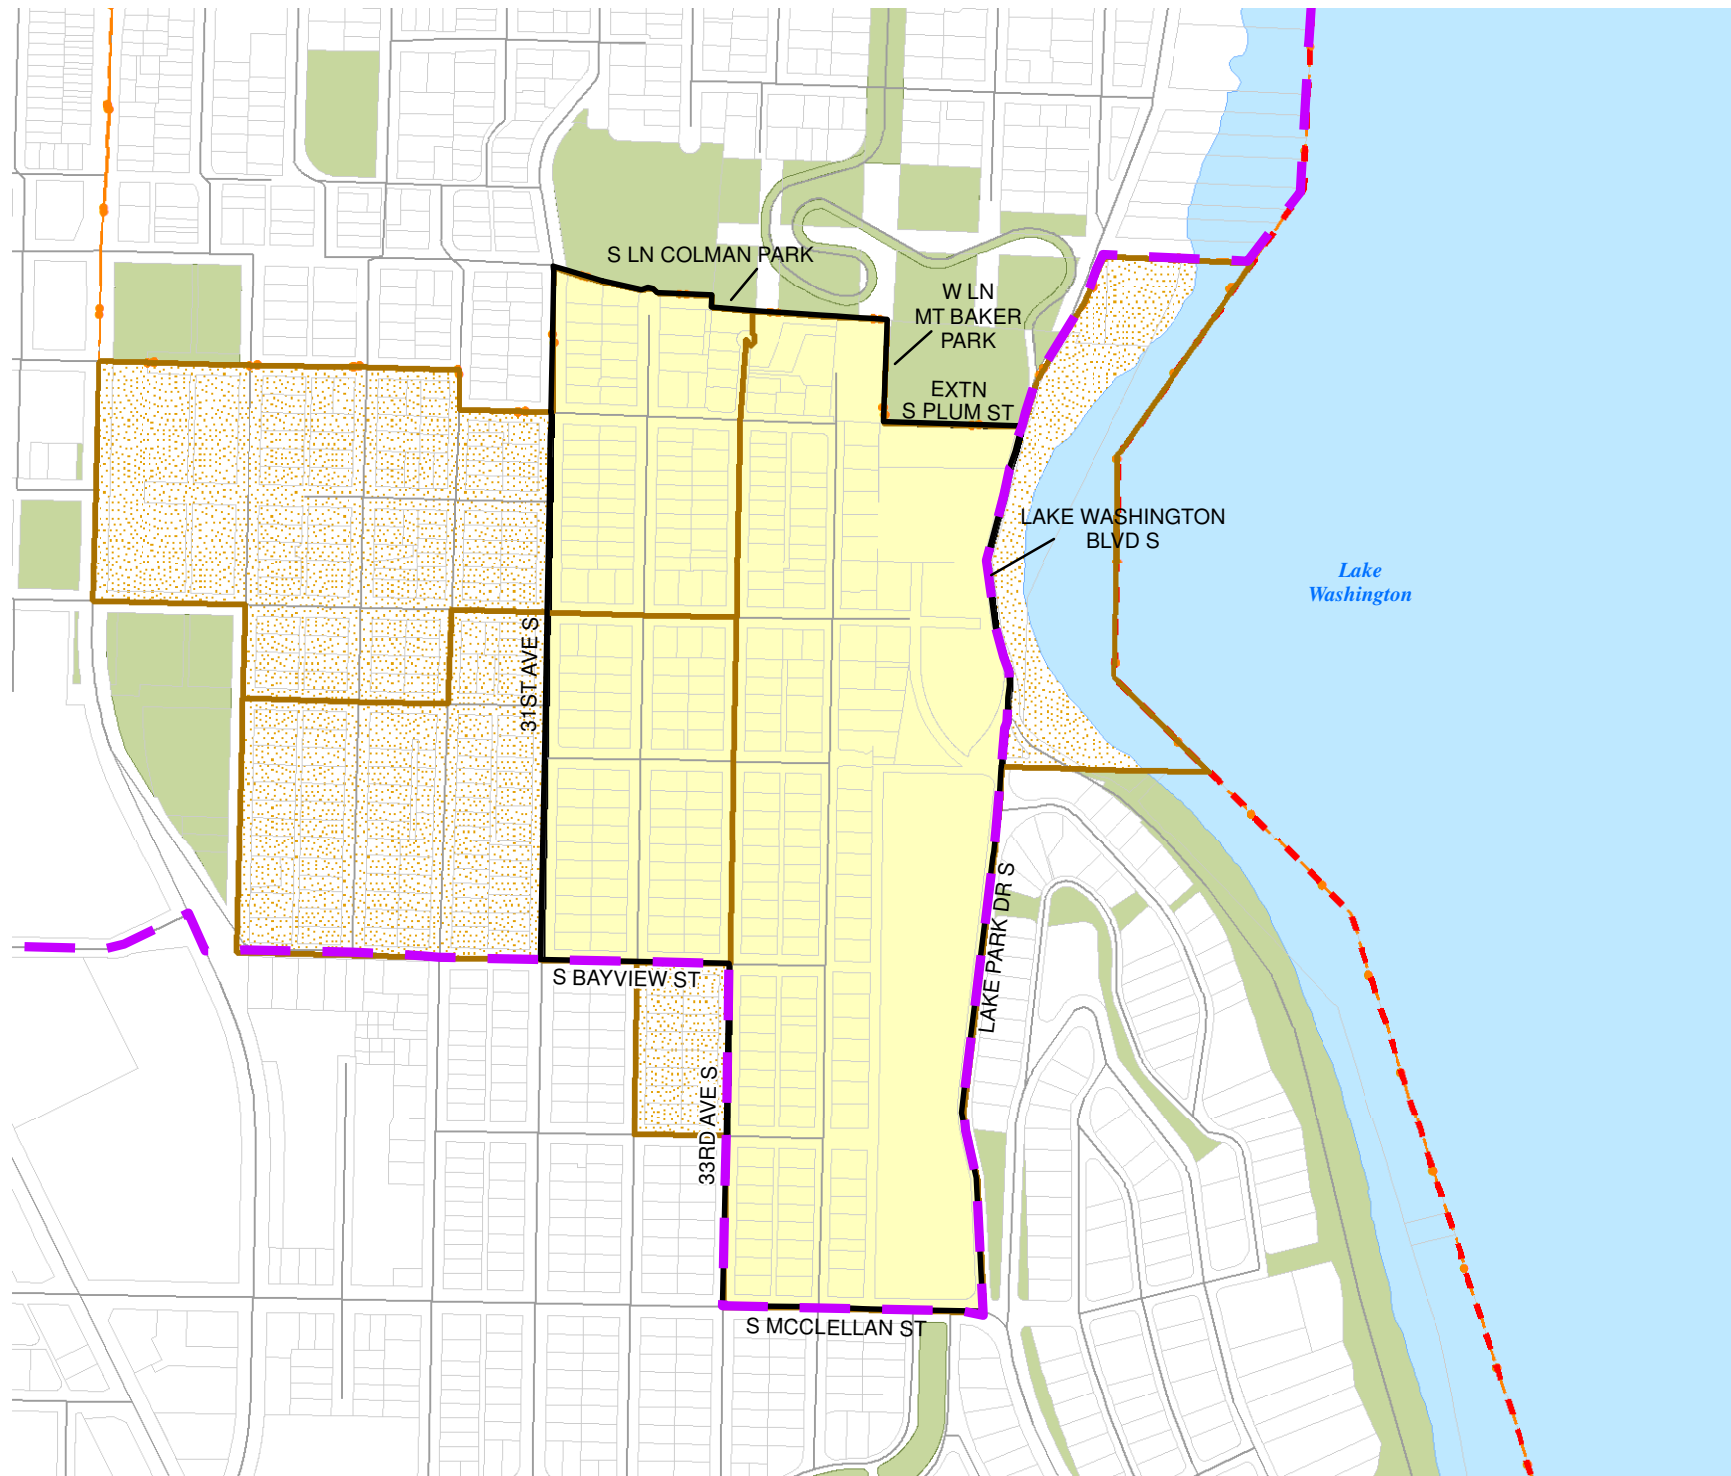

2014 Precinct Alterations

Seattle City Council Districts

Code	Precinct Name	LG	CG	CC
1890	SEA 37-1890	37	9	2
1890	SEA 37-1890	37	9	2
1891	SEA 37-1891	37	9	2
1923	SEA 37-1923*	37	9	2

Legend

- Legislative District Boundaries
- Congressional District Boundaries
- Council District Boundaries
- Seattle City Council District Boundaries
- Seattle School Director District Boundaries
- New Precinct
- Old Precinct(s)

Census Tract: Tract 009500	S-T-R: 10-24-04