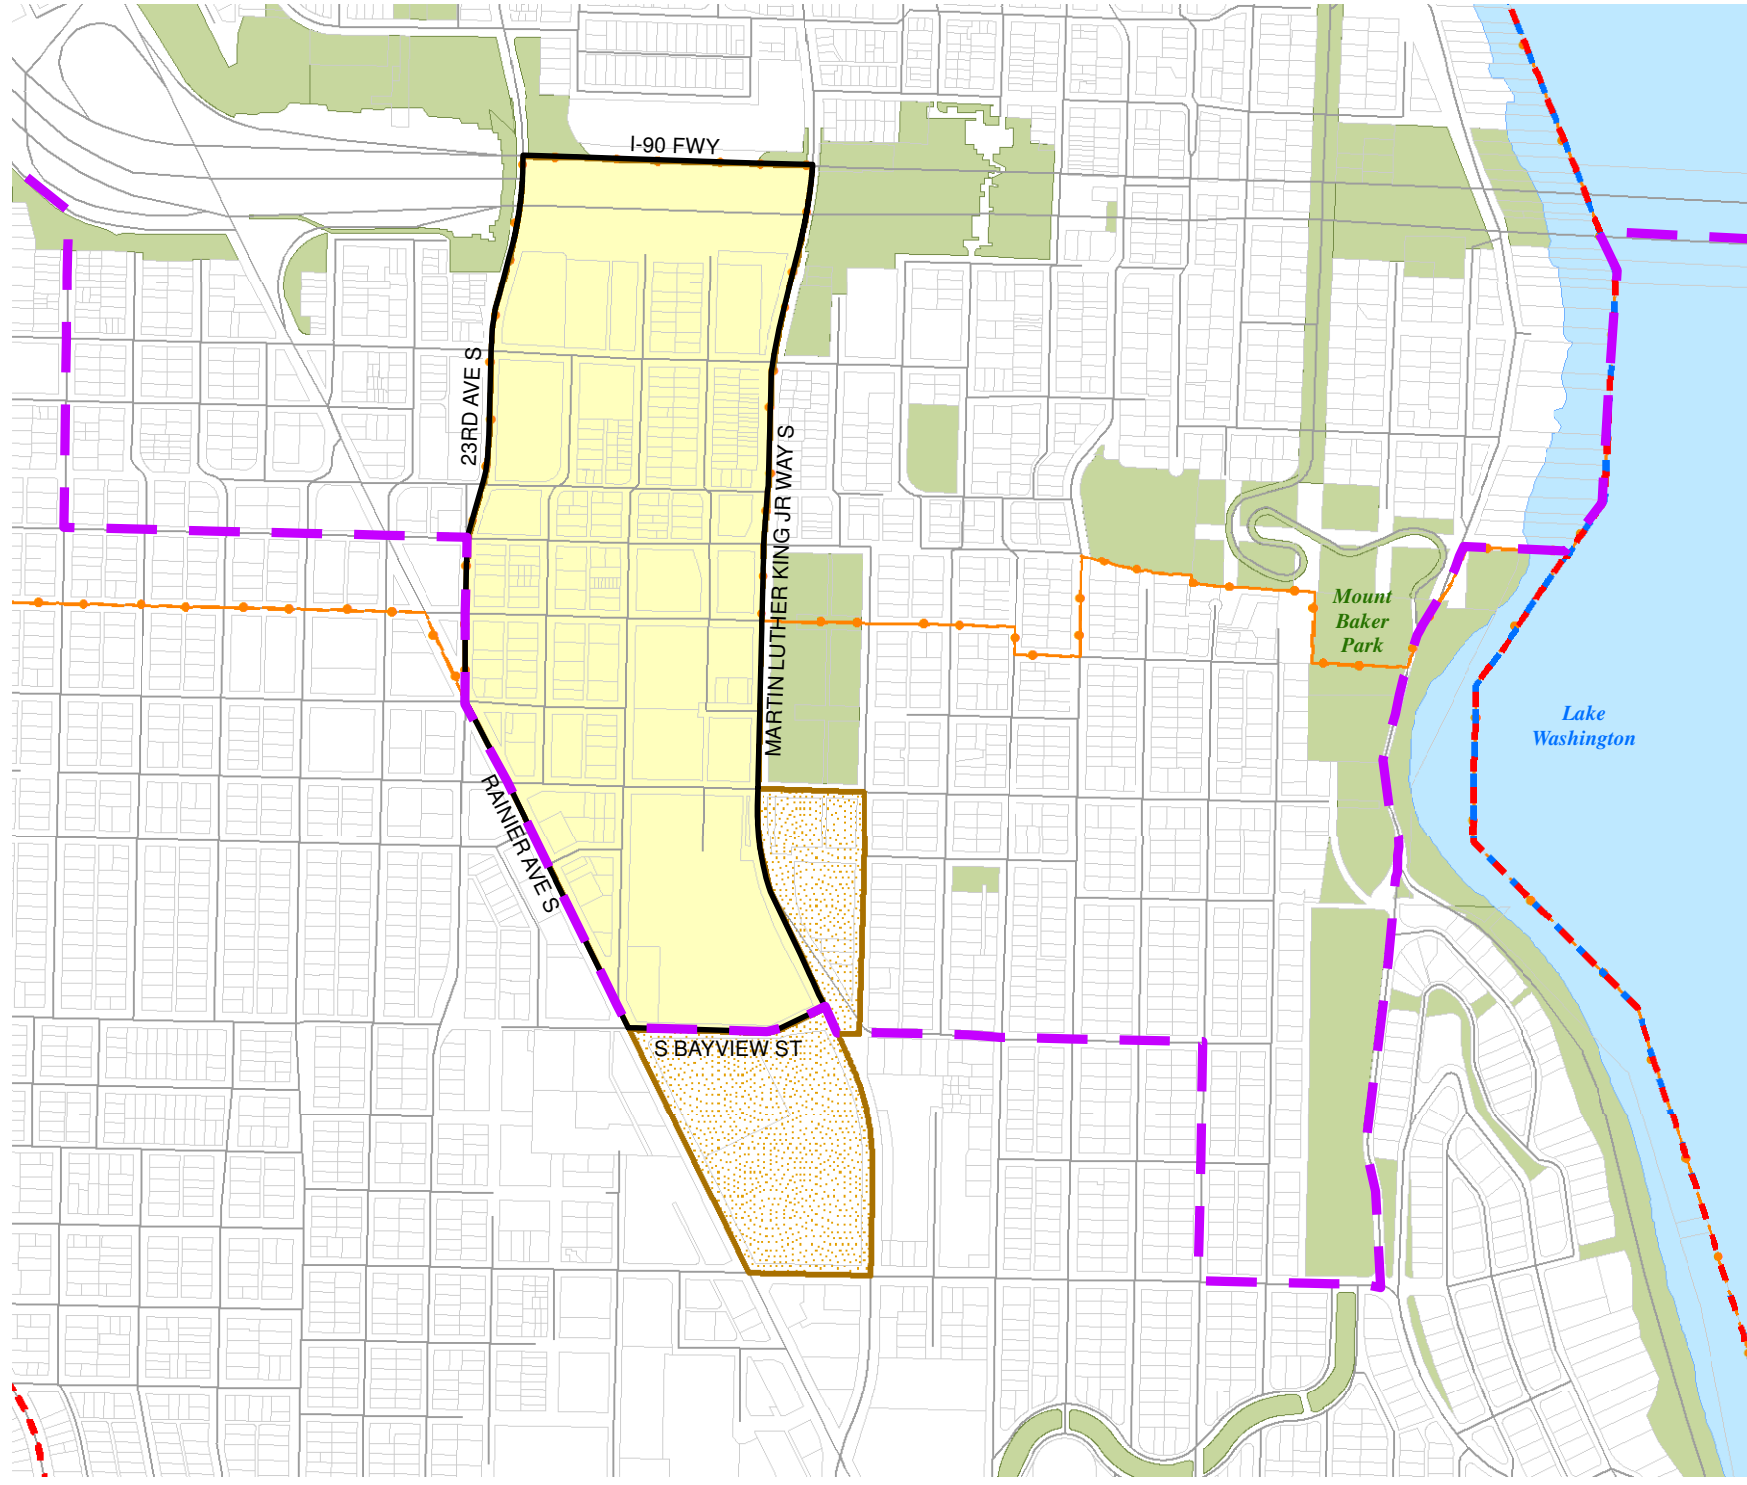

2014 Precinct Alterations

Seattle City Council Districts

Code	Precinct Name	LG	CG	CC
1854	SEA 37-1854	37	9	2
1854	SEA 37-1854	37	9	2

Legend

- Legislative District Boundaries
- Congressional District Boundaries
- Council District Boundaries
- Seattle City Council District Boundaries
- Seattle School Director District Boundaries
- New Precinct
- Old Precinct(s)

Census Tract: Tract 009500	S-T-R: 09-24-04