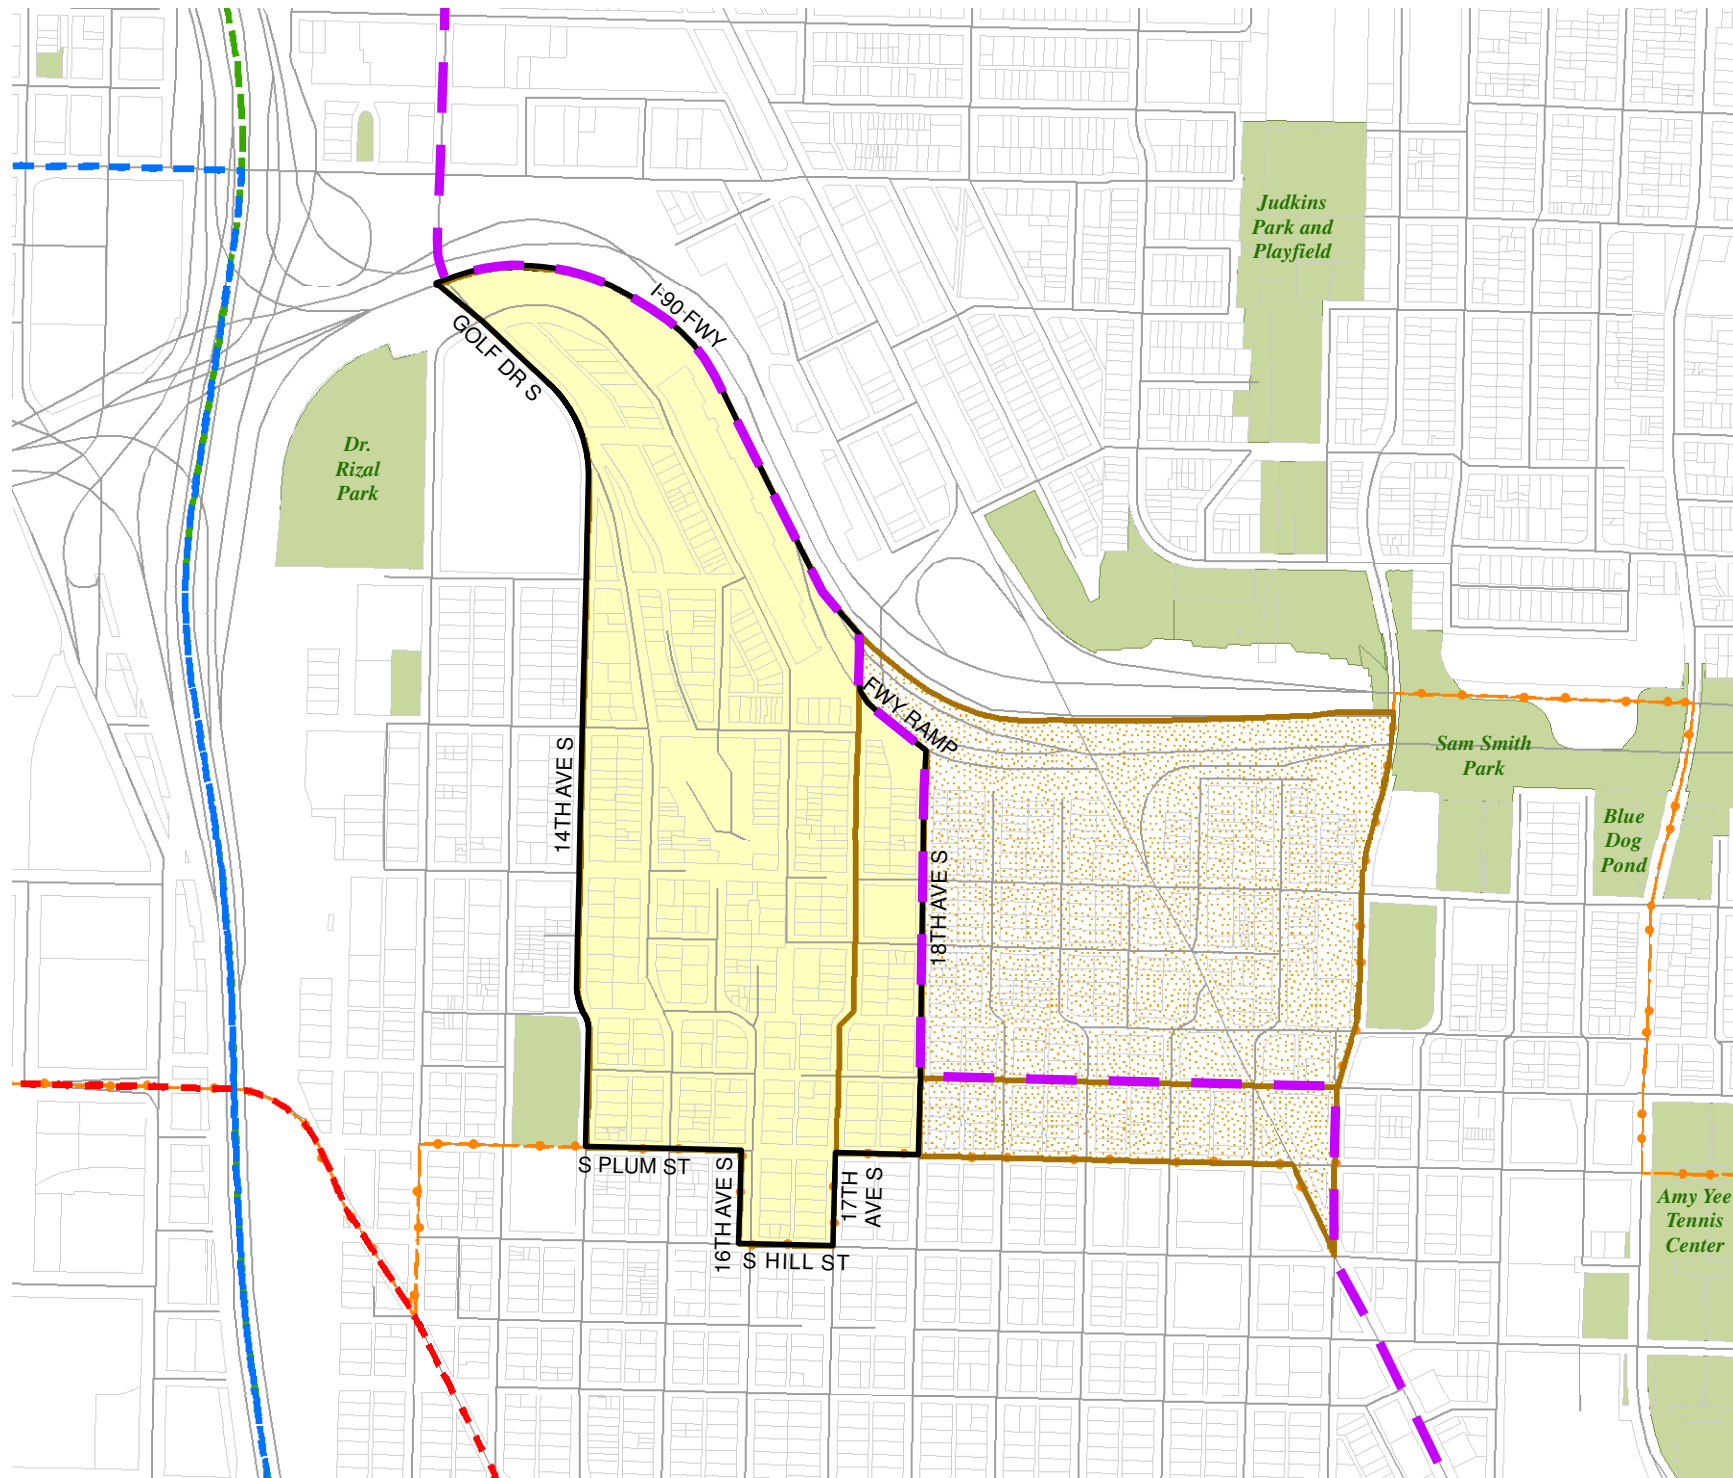

2014 Precinct Alterations

Seattle City Council Districts

Code	Precinct Name	LG	CG	CC
1841	SEA 37-1841	37	9	2
1841	SEA 37-1841	37	9	2
1853	SEA 37-1853	37	9	2

Legend

- Legislative District Boundaries
- Congressional District Boundaries
- Council District Boundaries
- Seattle City Council District Boundaries
- Seattle School Director District Boundaries
- New Precinct
- Old Precinct(s)

Census Tract: Tract 009400	S-T-R: 05-24-04