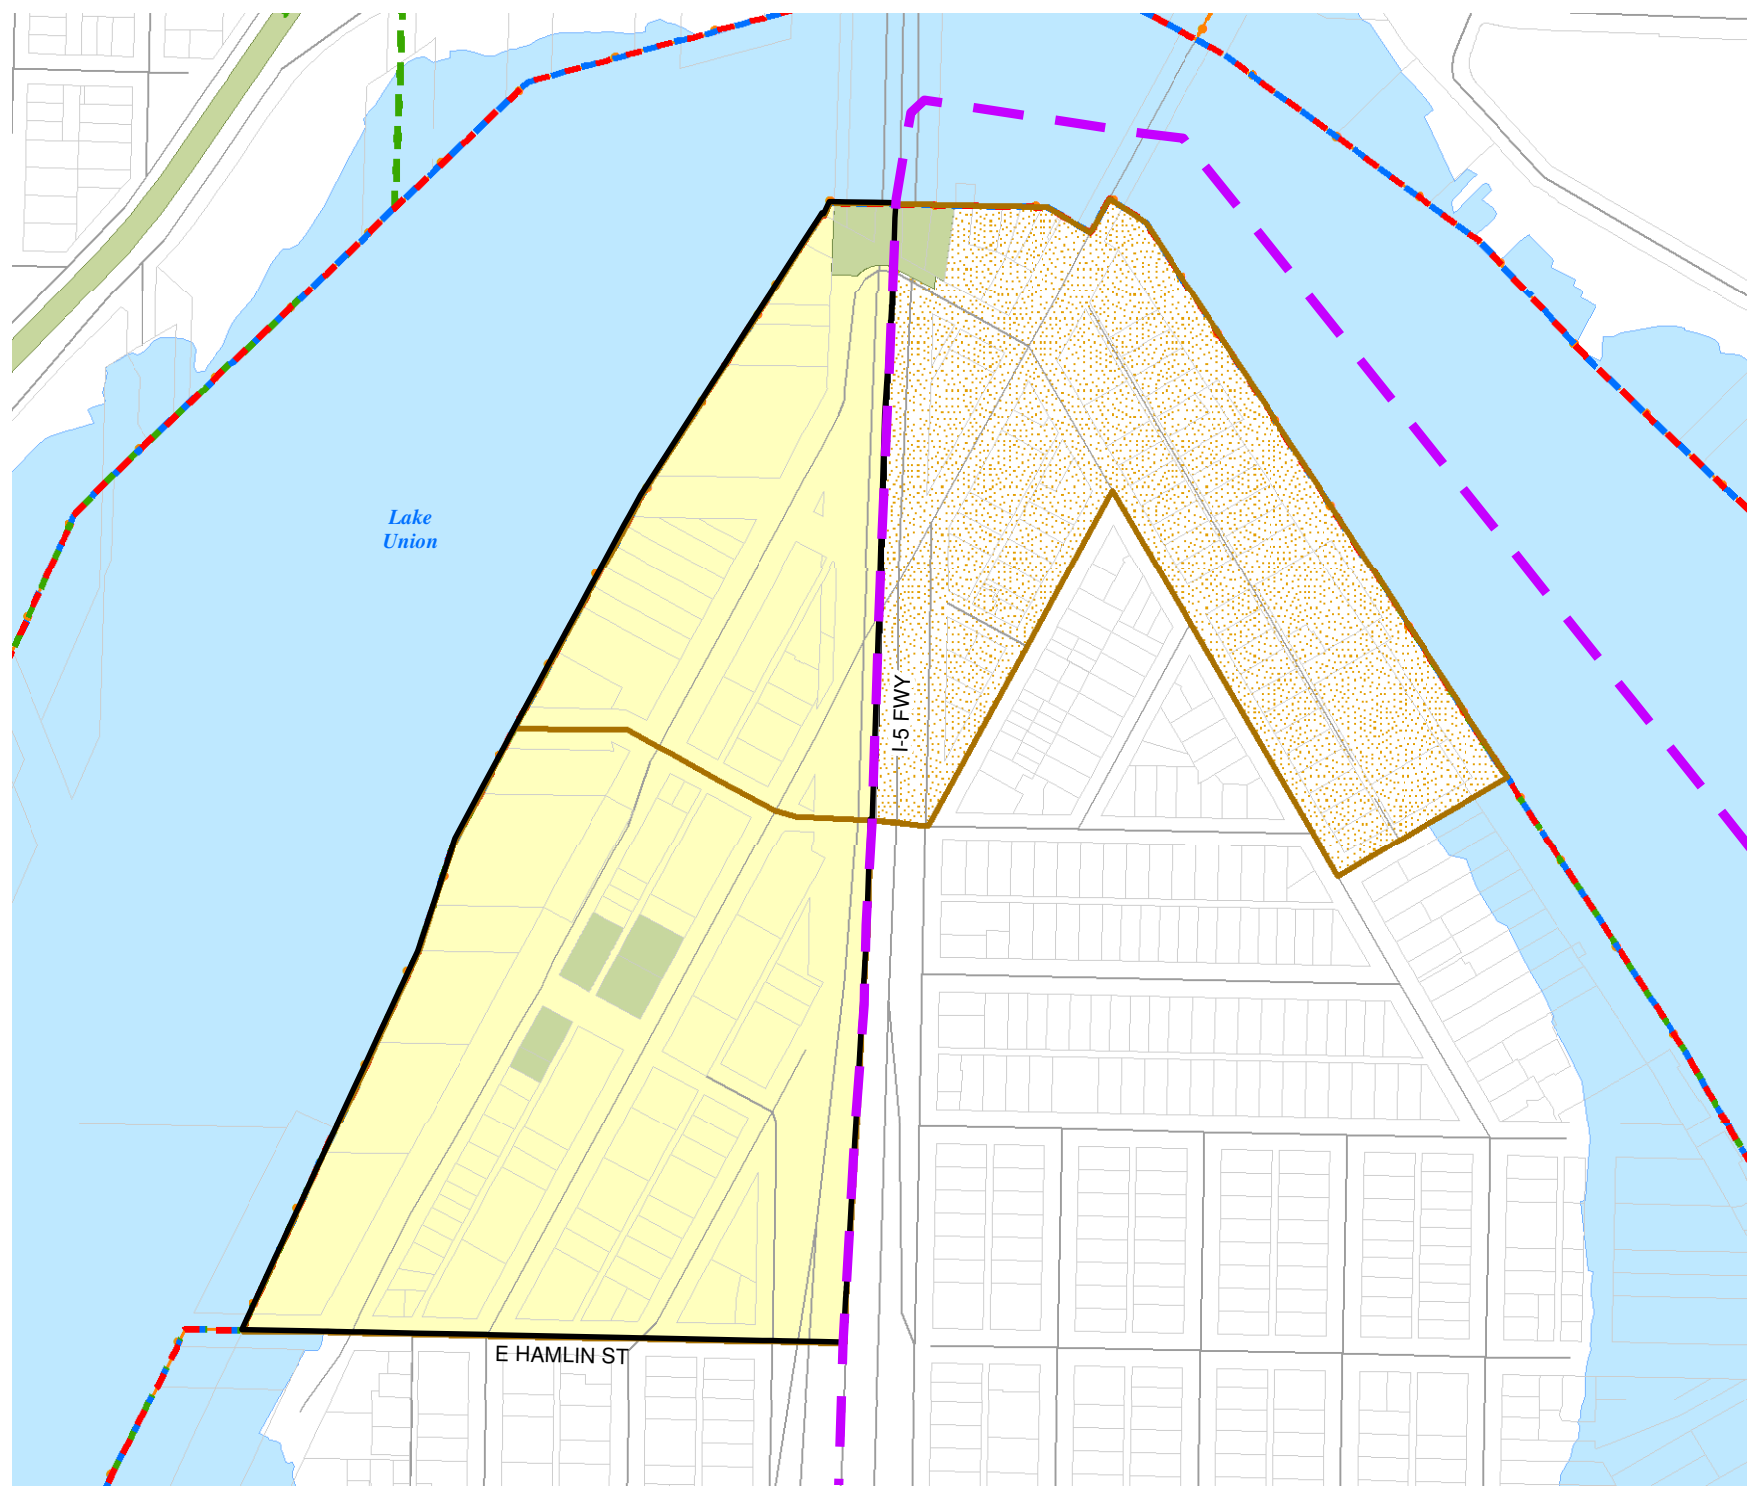

2014 Precinct Alterations

Seattle City Council Districts

Code	Precinct Name	LG	CG	CC
1982	SEA 43-1982	43	7	2
1982	SEA 43-1982	43	7	2
2105	SEA 43-2105	43	7	2

Legend

- Legislative District Boundaries
- Congressional District Boundaries
- Council District Boundaries
- Seattle City Council District Boundaries
- Seattle School Director District Boundaries
- New Precinct
- Old Precinct(s)

Census Tract: Tract 006100	S-T-R: 17-25-04