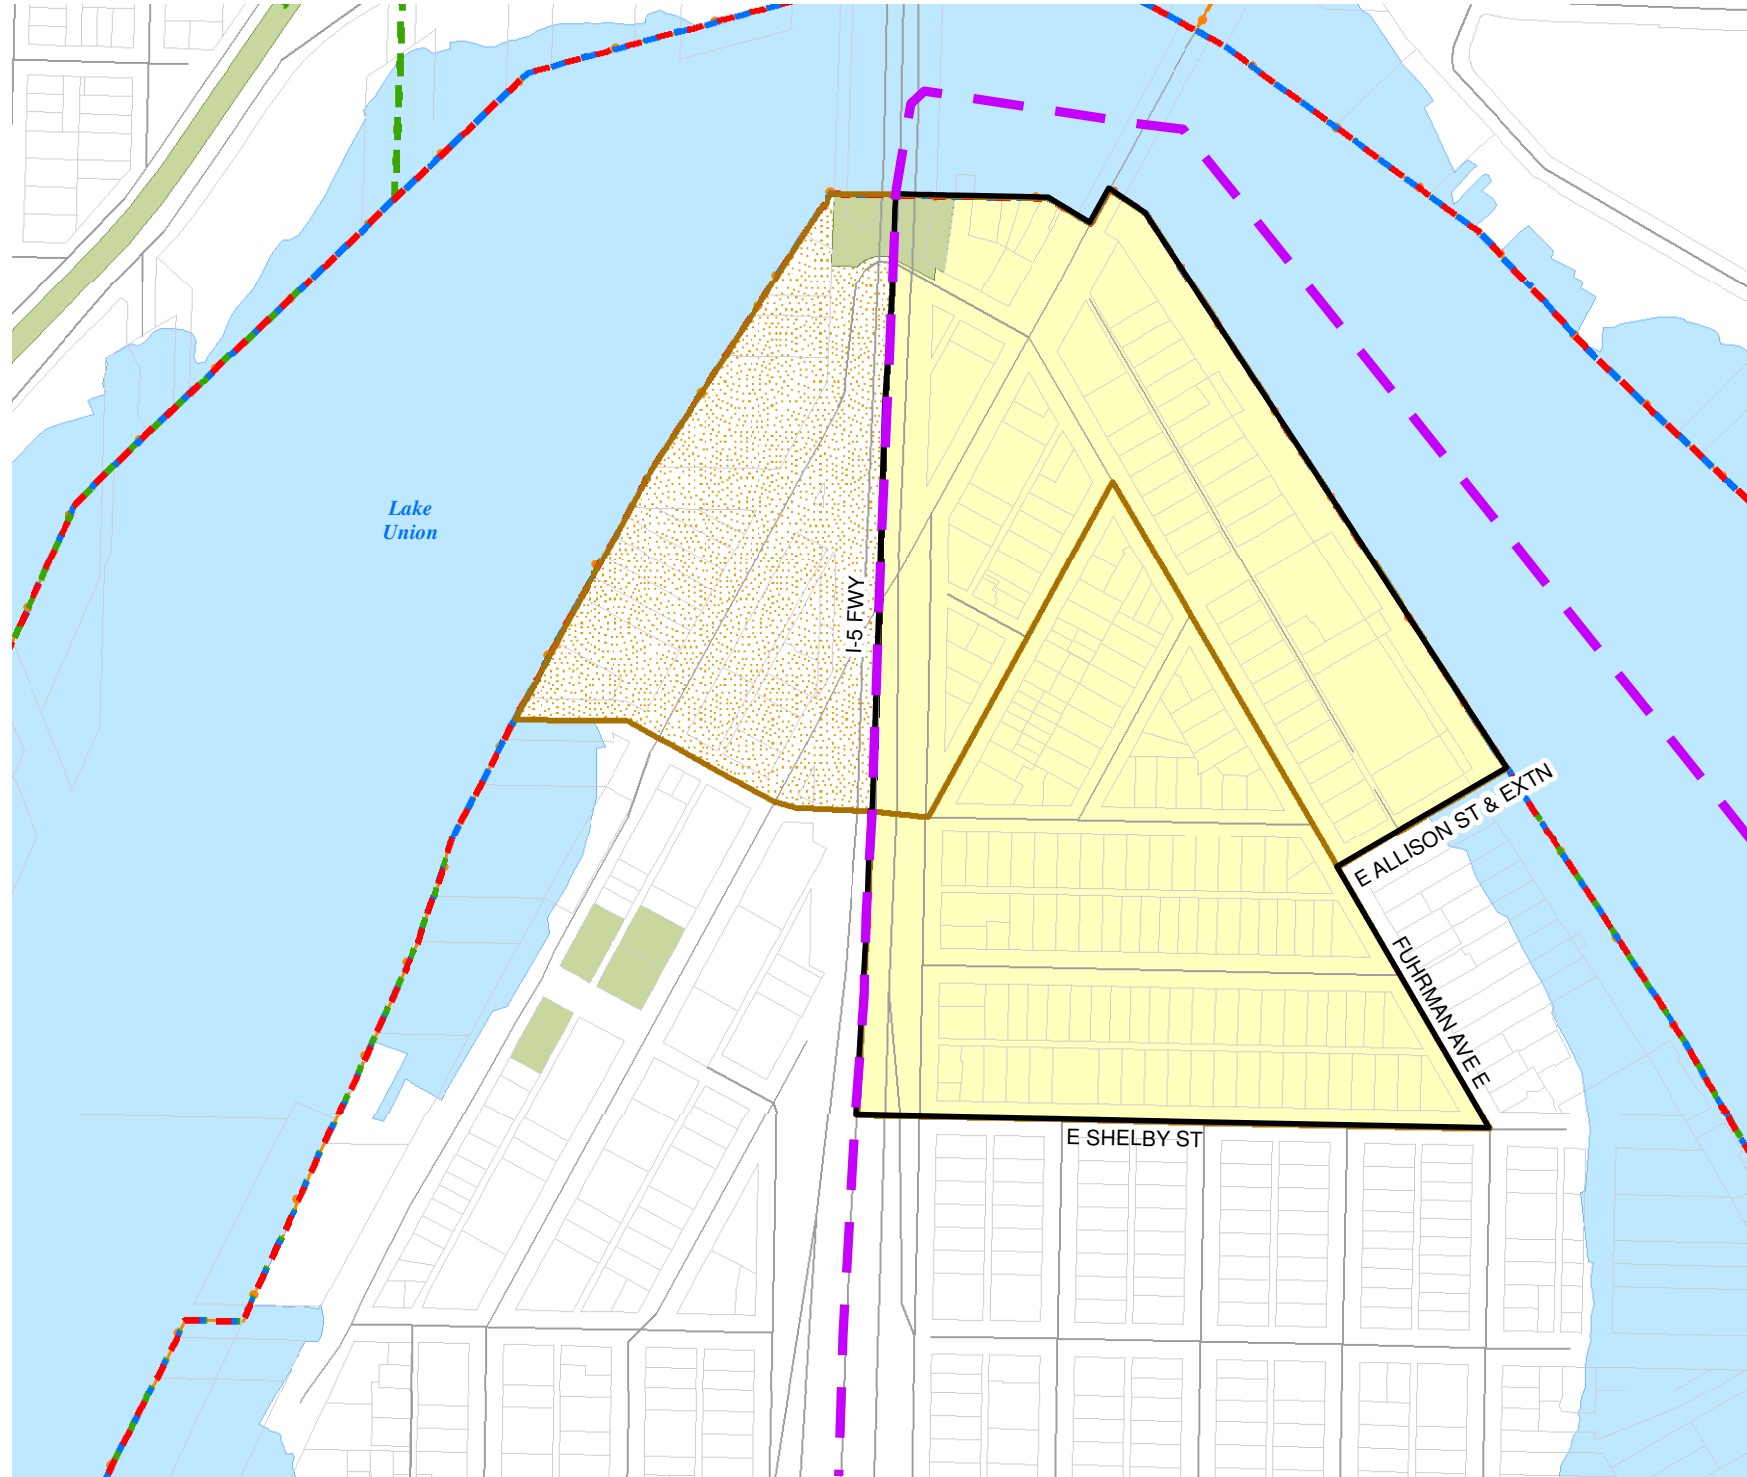

2014 Precinct Alterations

Seattle City Council Districts

Code	Precinct Name	LG	CG	CC
2105	SEA 43-2105	43	7	2
1984	SEA 43-1984*	43	7	2
2105	SEA 43-2105	43	7	2

Legend

- Legislative District Boundaries
- Congressional District Boundaries
- Council District Boundaries
- Seattle City Council District Boundaries
- Seattle School Director District Boundaries
- New Precinct
- Old Precinct(s)

Census Tract: Tract 006100	S-T-R: 17-25-04