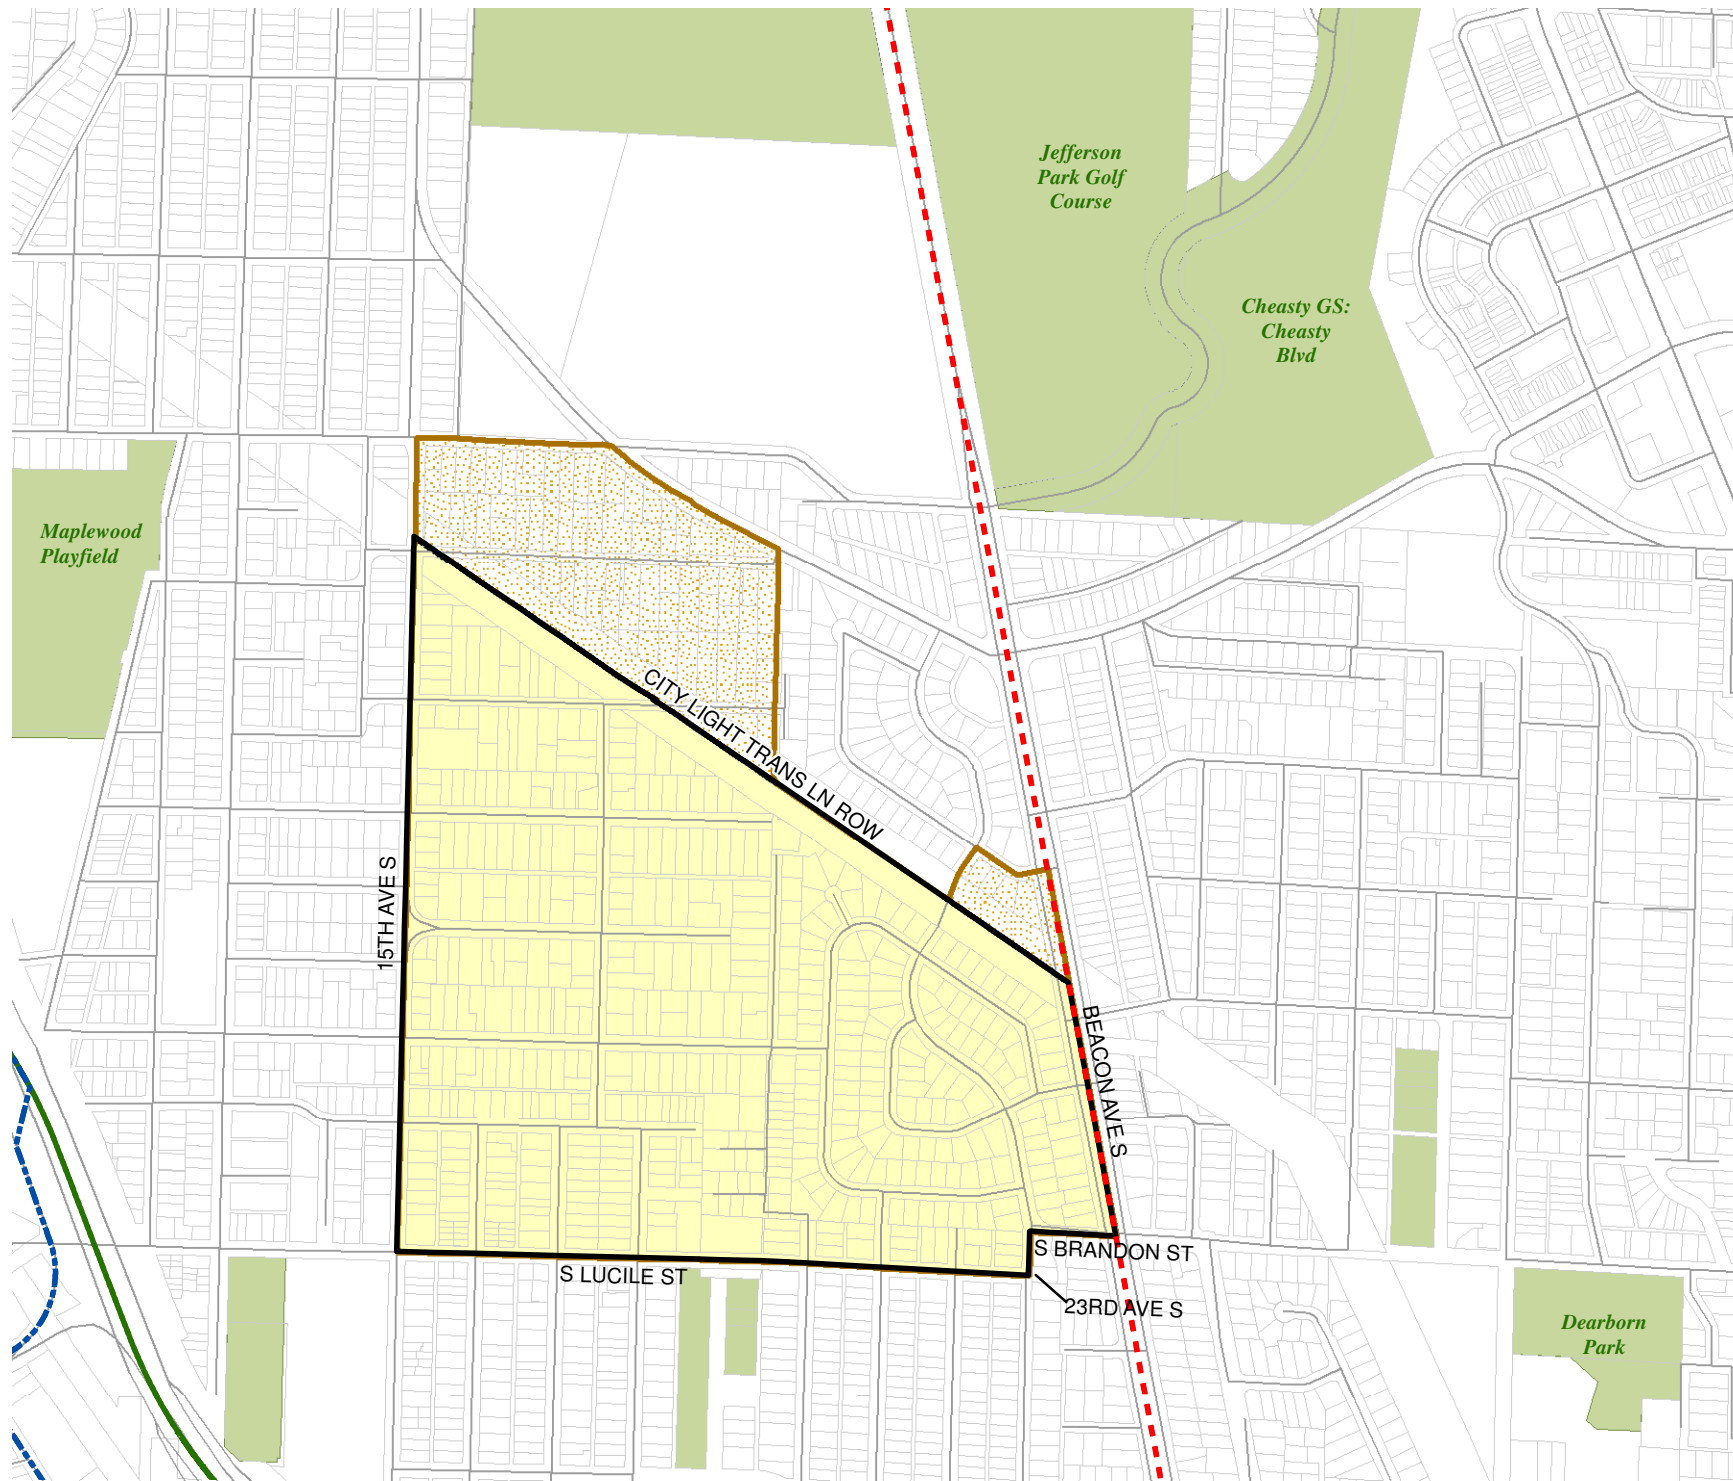

2015 Precinct Alterations

Code	Precinct Name	LG	CG	CC
1597	SEA 11-1597	11	9	2
1597	SEA 11-1597	11	9	2

Legend

-  Legislative District Boundaries
-  Congressional District Boundaries
-  Council District Boundaries
-  New Precinct
-  Old Precinct(s)

Census Tract: Tract 010300	S-T-R: 21-24-04
--------------------------------------	---------------------------

2015 Precinct Alterations

Code	Precinct Name	LG	CG	CC
1947	SEA 11-1947	11	9	2
1597	SEA 11-1597	11	9	2
1947	SEA 11-1947	11	9	2

Legend

-  Legislative District Boundaries
-  Congressional District Boundaries
-  Council District Boundaries
-  New Precinct
-  Old Precinct(s)

Census Tract: Tract 010001	S-T-R: 16-24-04
--------------------------------------	---------------------------