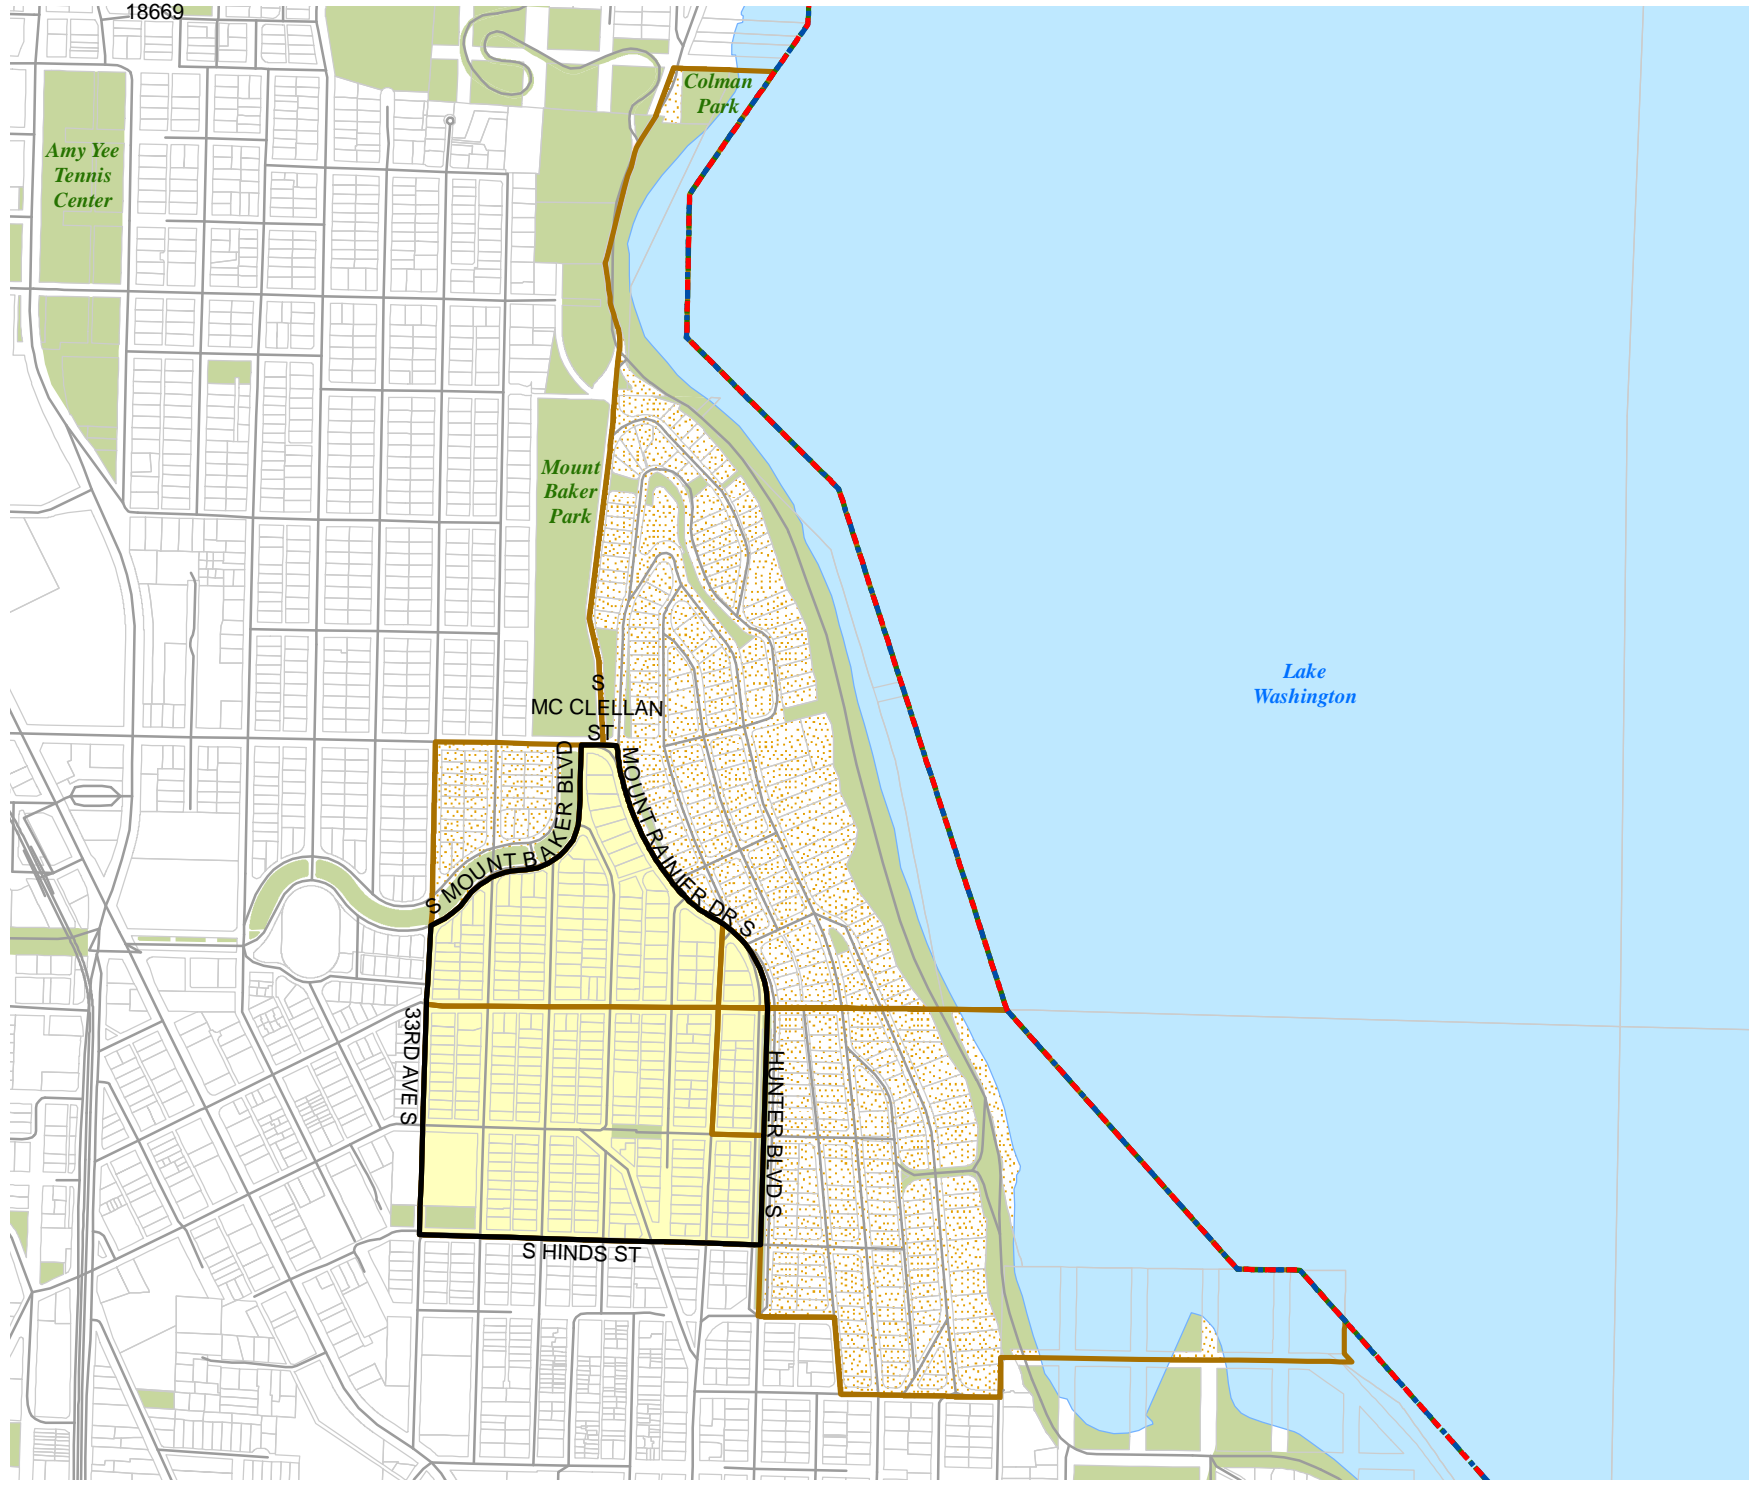

2018 Precinct Alterations

Code	Precinct Name	LG	CG	CC
1938	SEA 37-1938	37	9	2
1935	SEA 37-1935	37	9	2
1936	SEA 37-1936	37	9	2
1937	SEA 37-1937*	37	9	2
1938	SEA 37-1938	37	9	2

Legend

- Legislative District Boundaries
- Congressional District Boundaries
- Council District Boundaries
- New Precinct
- Old Precinct(s)

Census Tract:	S-T-R:
Tract 009500	15-24-04