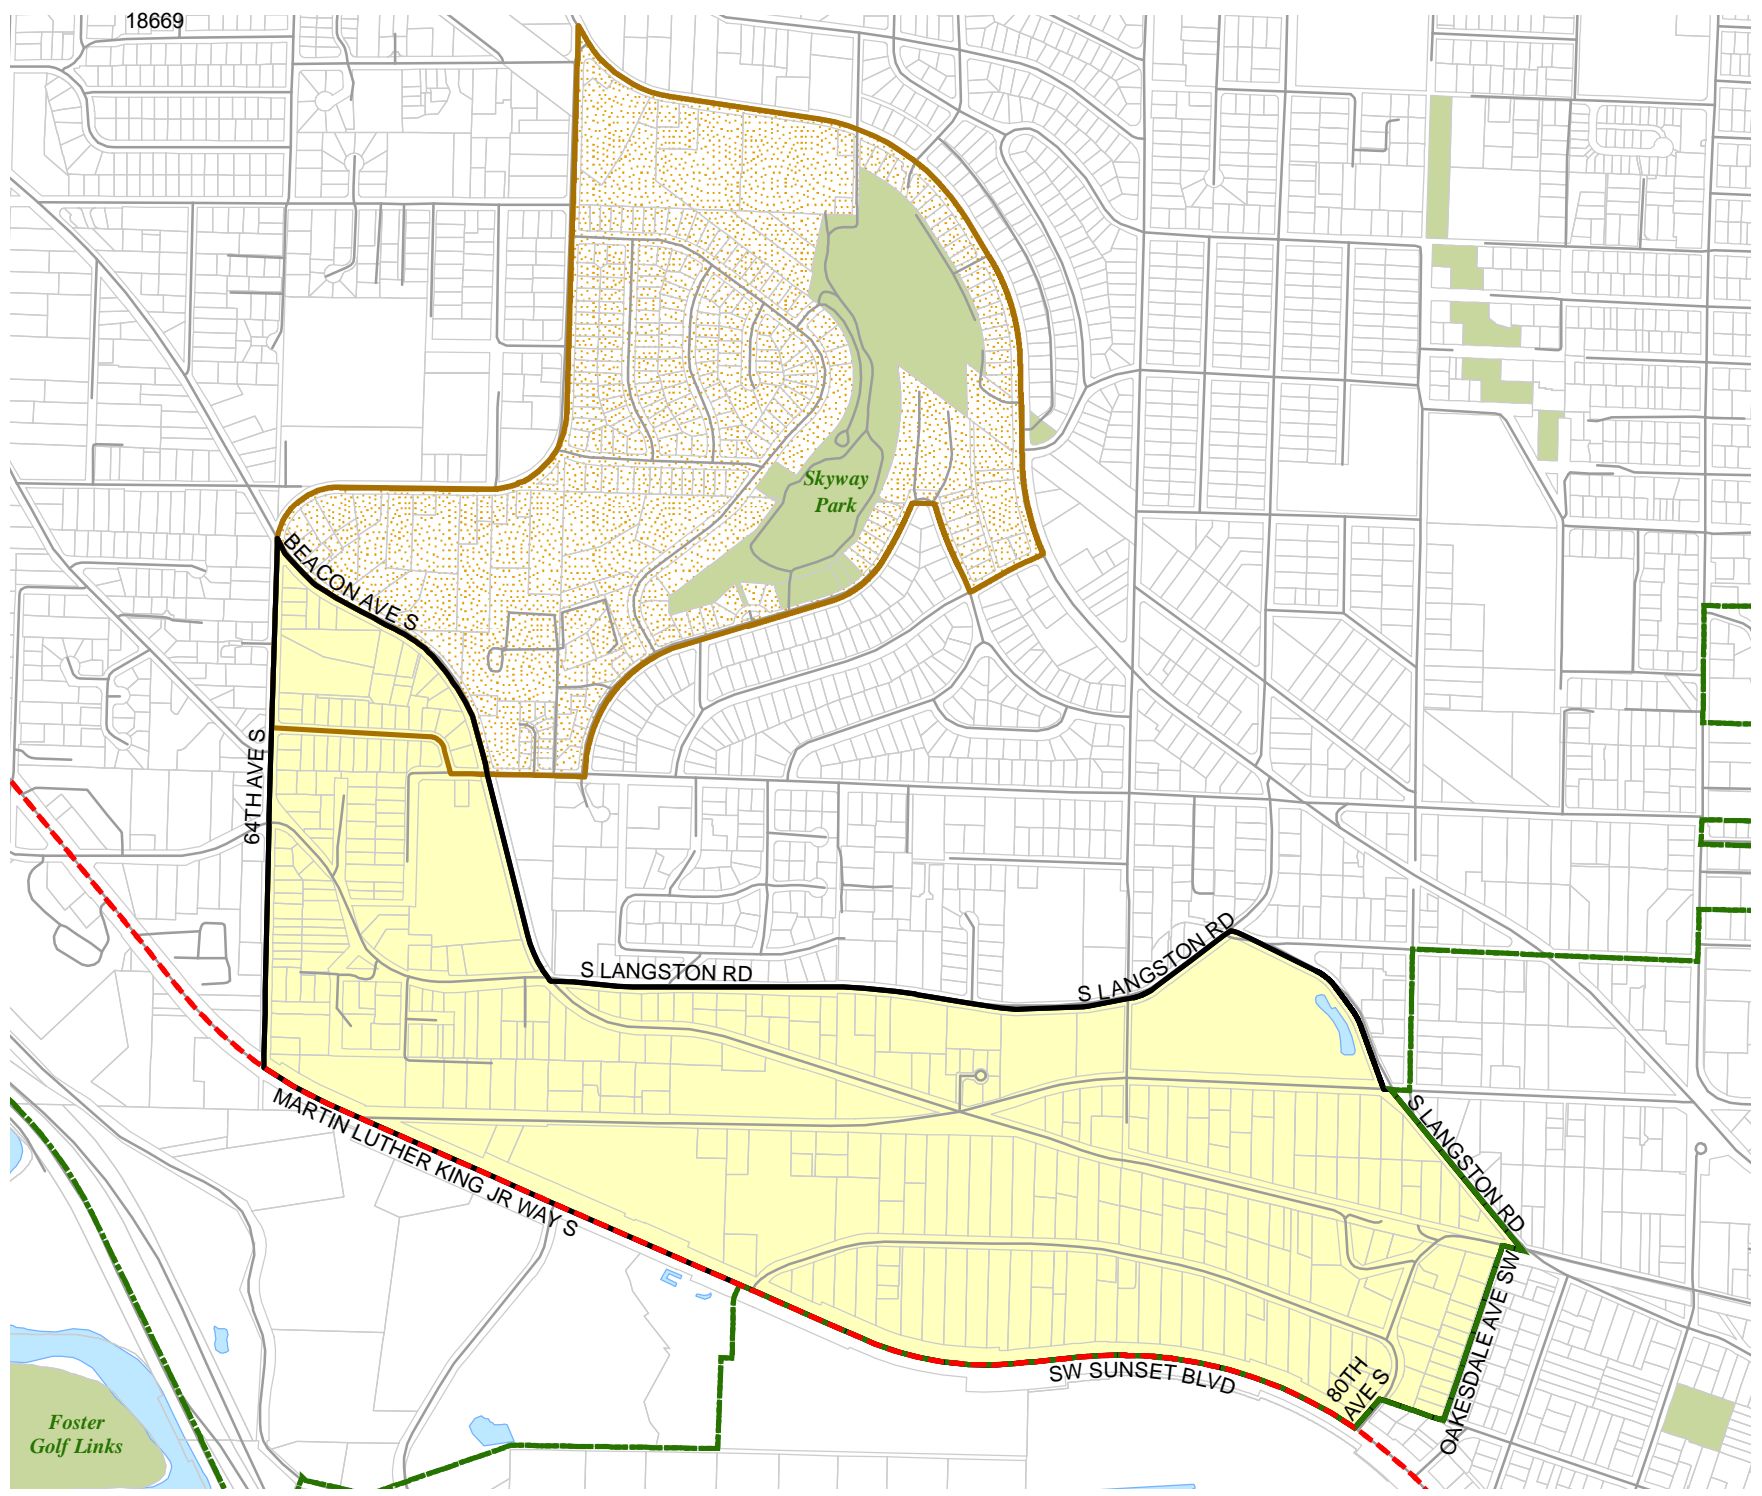

18669

2018 Precinct Alterations

Code	Precinct Name	LG	CG	CC
0233	BETTY	37	9	2
0233	BETTY	37	9	2

Legend

-  Legislative District Boundaries
-  Congressional District Boundaries
-  Council District Boundaries
-  New Precinct
-  Old Precinct(s)

Census Tract:	S-T-R:
Tract 026100	12-23-04

2018 Precinct Alterations

Code	Precinct Name	LG	CG	CC
0690	LOIS	37	9	2
0233	BETTY	37	9	2
0690	LOIS	37	9	2

Legend

-  Legislative District Boundaries
-  Congressional District Boundaries
-  Council District Boundaries
-  New Precinct
-  Old Precinct(s)

Census Tract:	S-T-R:
Tract 026100	13-23-04

18669

York
Playground

S HINDS ST

ESTELLE ST

RAINIER AVE S

RAINIER AVE S

S CHARLESTOWN ST

38TH AVE S & EXTN

2018 Precinct Alterations

Code	Precinct Name	LG	CG	CC
1583	SEA 37-1583	37	9	2
1583	SEA 37-1583	37	9	2

Legend

-  Legislative District Boundaries
-  Congressional District Boundaries
-  Council District Boundaries
-  New Precinct
-  Old Precinct(s)