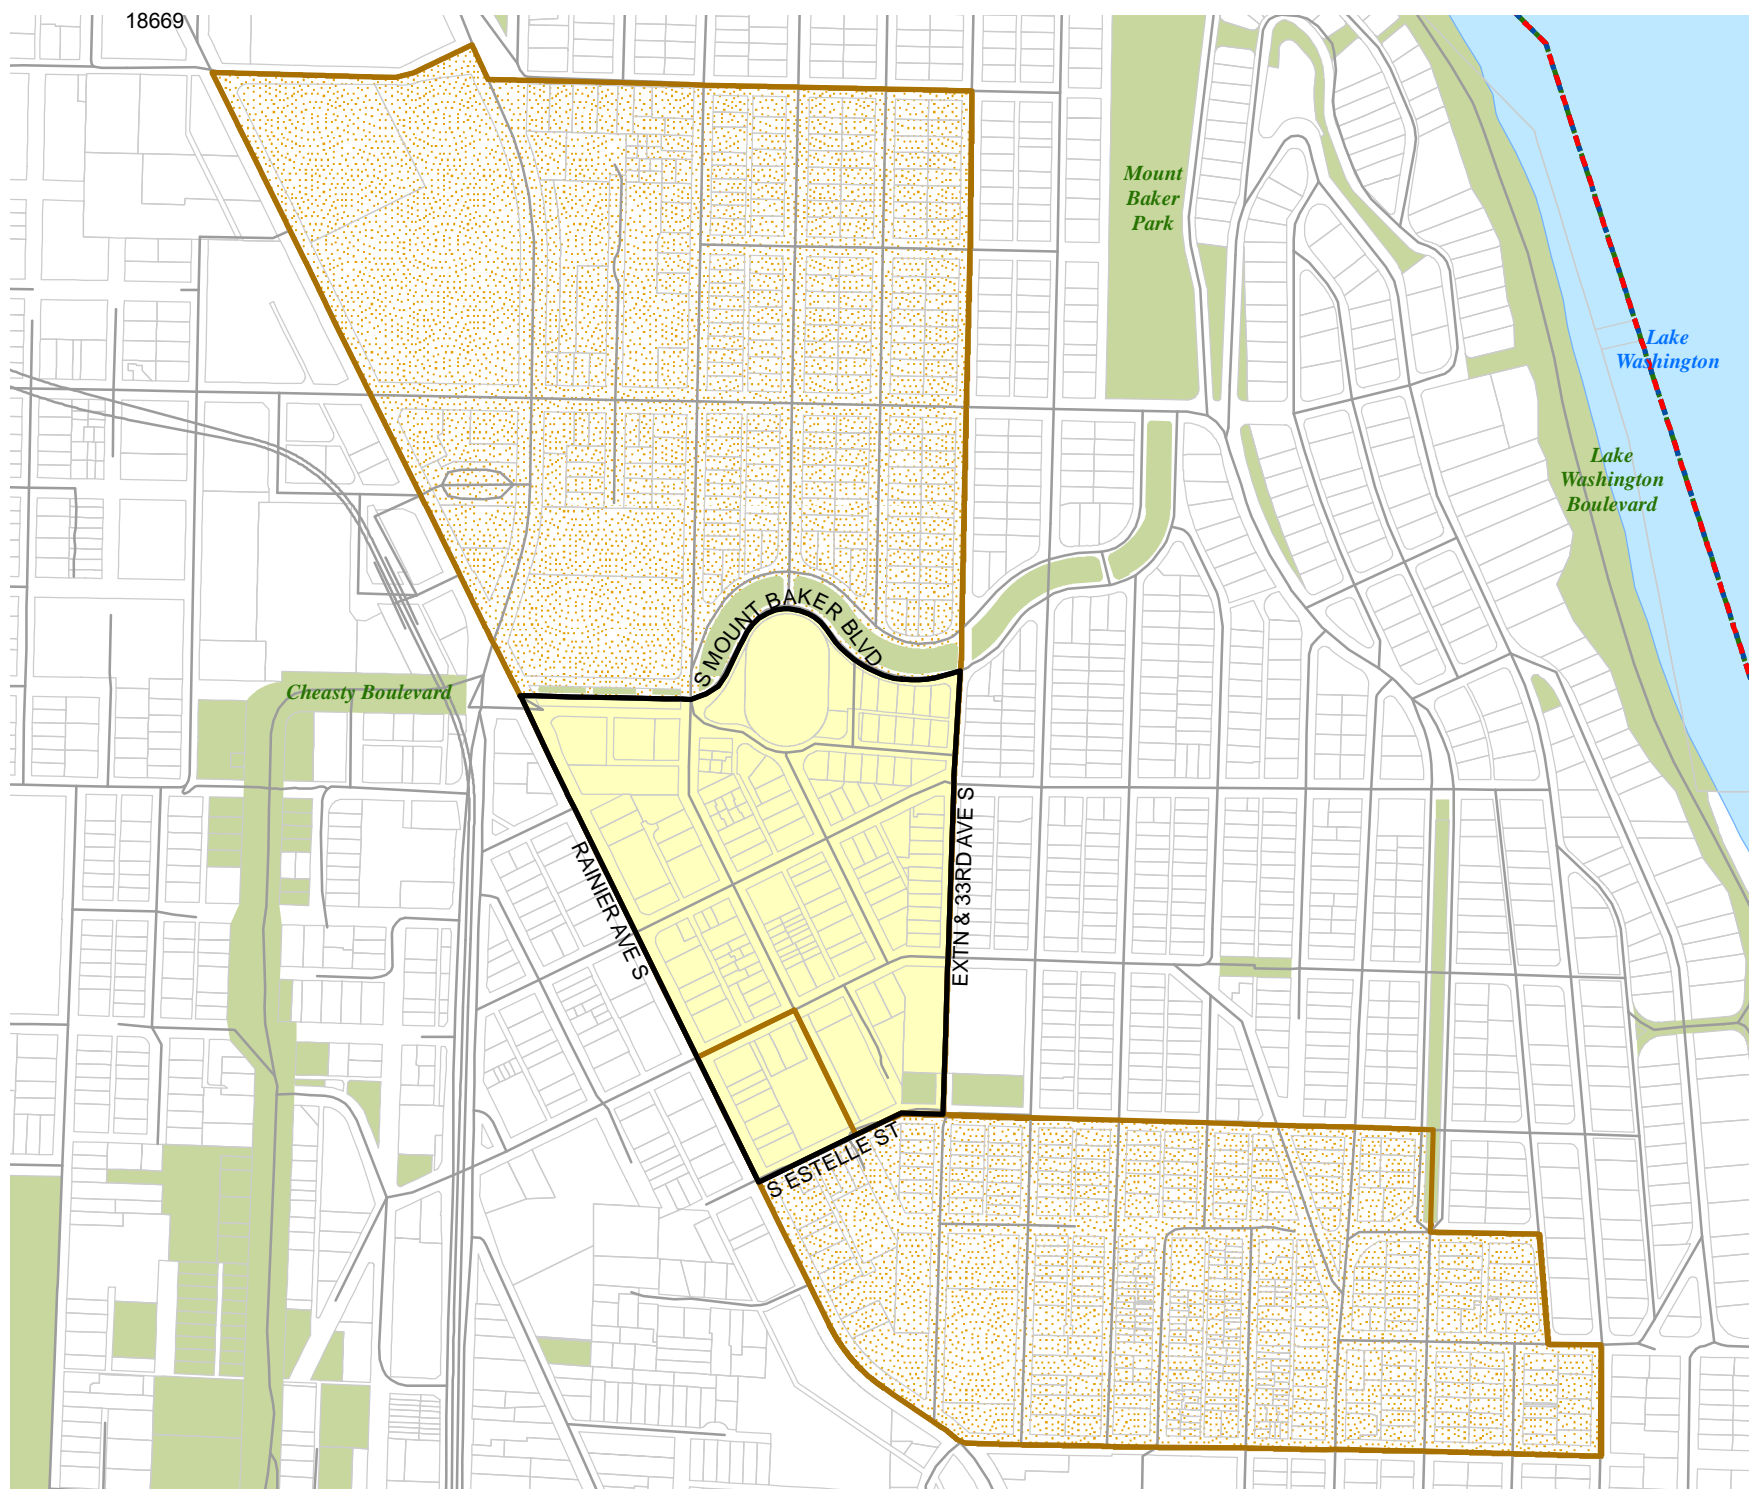

38TH AVE S & EXTN

2018 Precinct Alterations

Code	Precinct Name	LG	CG	CC
1583	SEA 37-1583	37	9	2
1583	SEA 37-1583	37	9	2

Legend

-  Legislative District Boundaries
-  Congressional District Boundaries
-  Council District Boundaries
-  New Precinct
-  Old Precinct(s)

Census Tract: Tract 010100	S-T-R: 15-24-04
--------------------------------------	---------------------------

2018 Precinct Alterations

Code	Precinct Name	LG	CG	CC
1934	SEA 37-1934	37	9	2
1583	SEA 37-1583	37	9	2
1934	SEA 37-1934	37	9	2