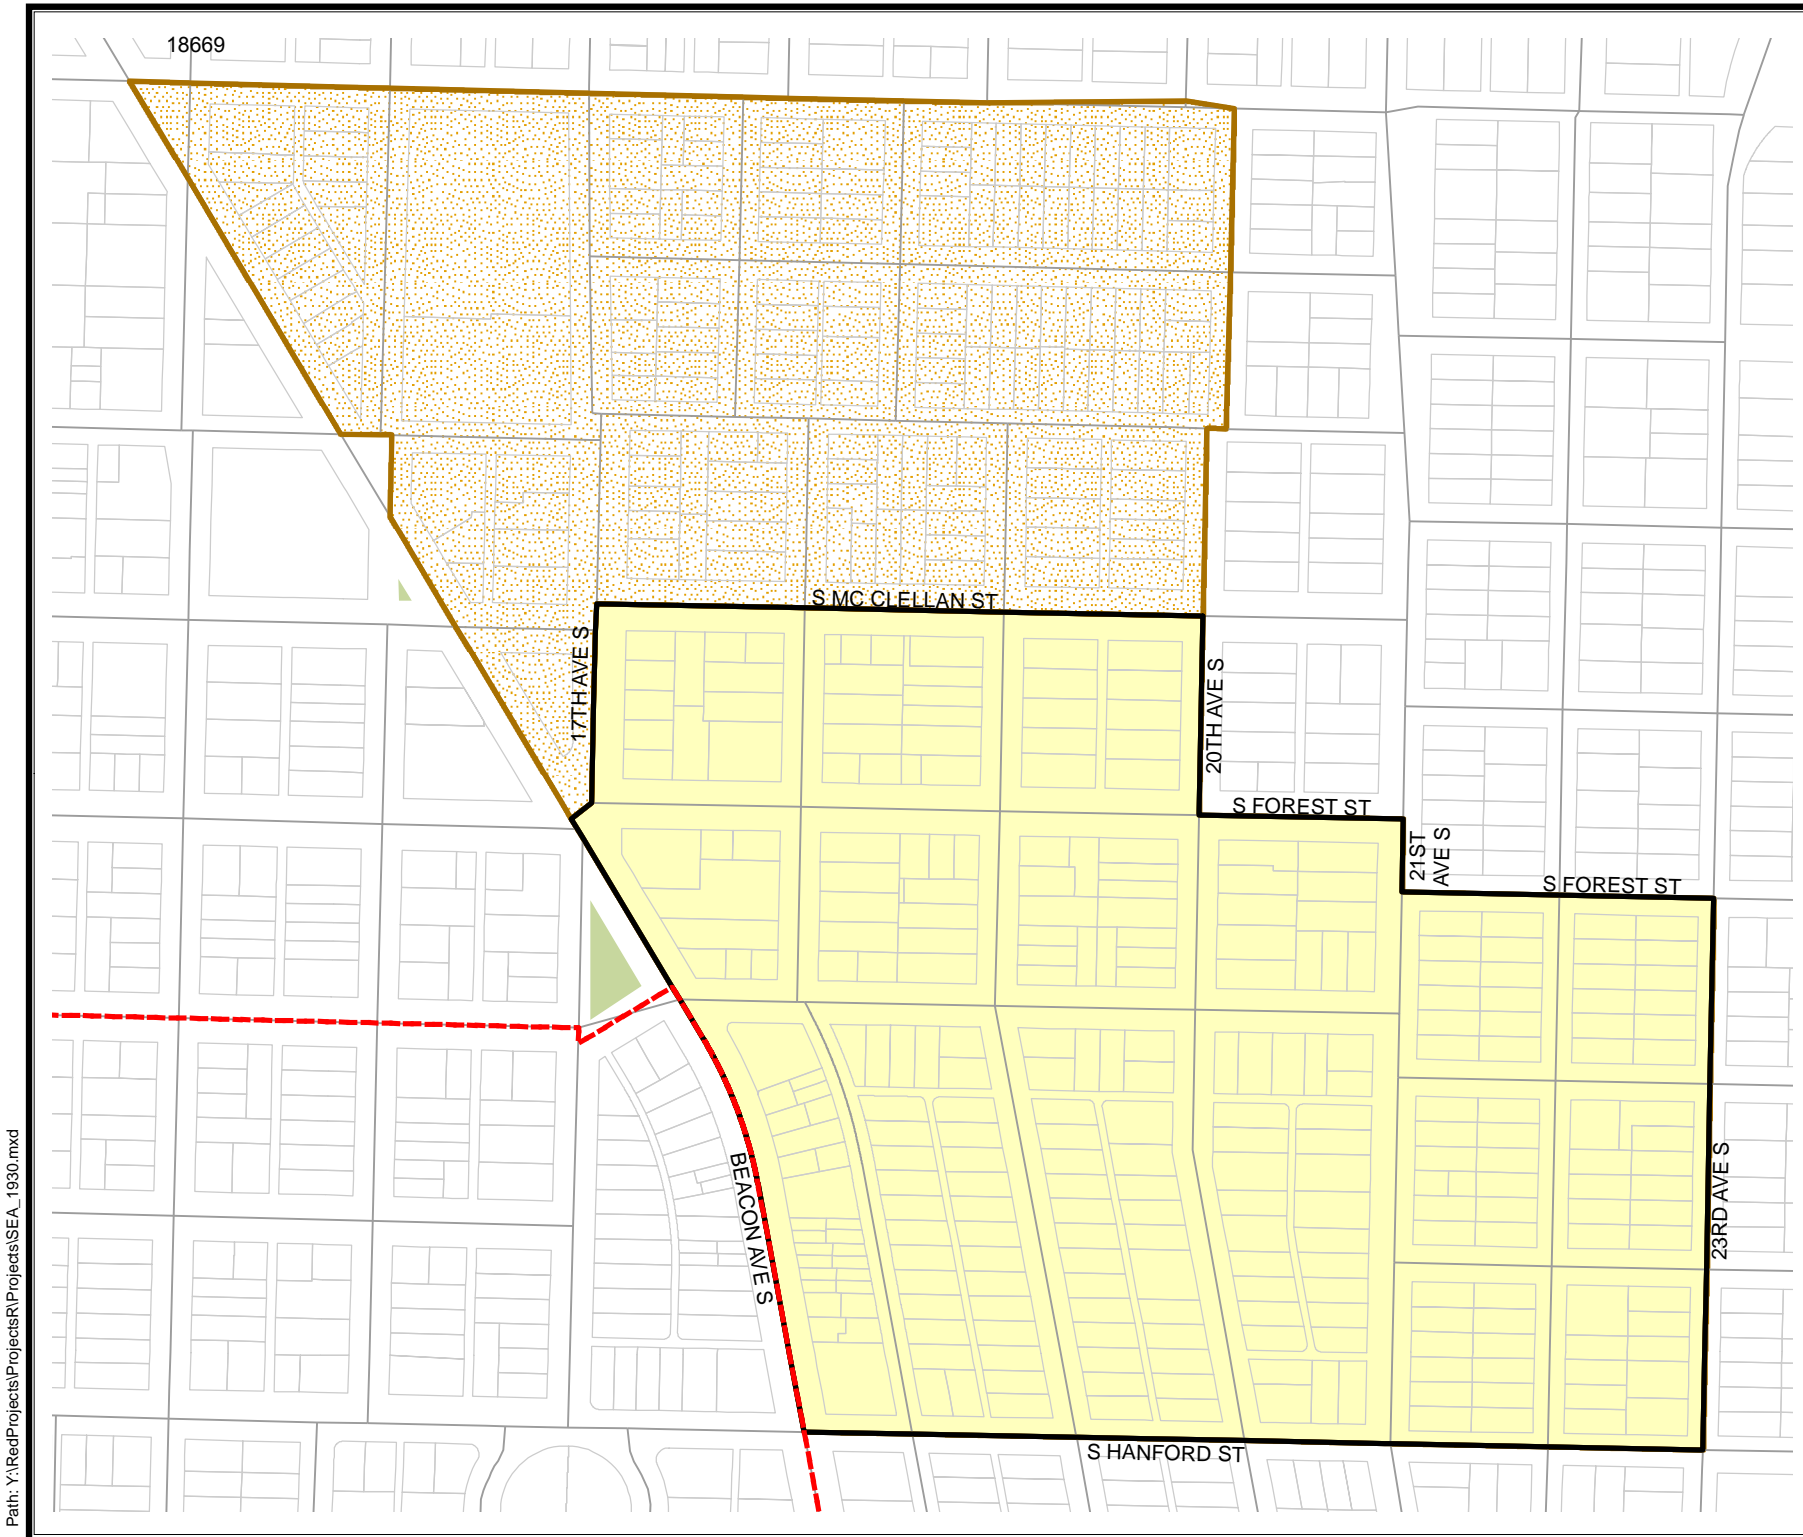

2018 Precinct Alterations

Code	Precinct Name	LG	CG	CC
1930	SEA 37-1930	37	9	2
1930	SEA 37-1930	37	9	2

Legend

-  Legislative District Boundaries
-  Congressional District Boundaries
-  Council District Boundaries
-  New Precinct
-  Old Precinct(s)

Census Tract: Tract 010002	S-T-R: 09-24-04
--------------------------------------	---------------------------

2018 Precinct Alterations

Code	Precinct Name	LG	CG	CC
3796	SEA 37-3796	37	9	2
1930	SEA 37-1930	37	9	2