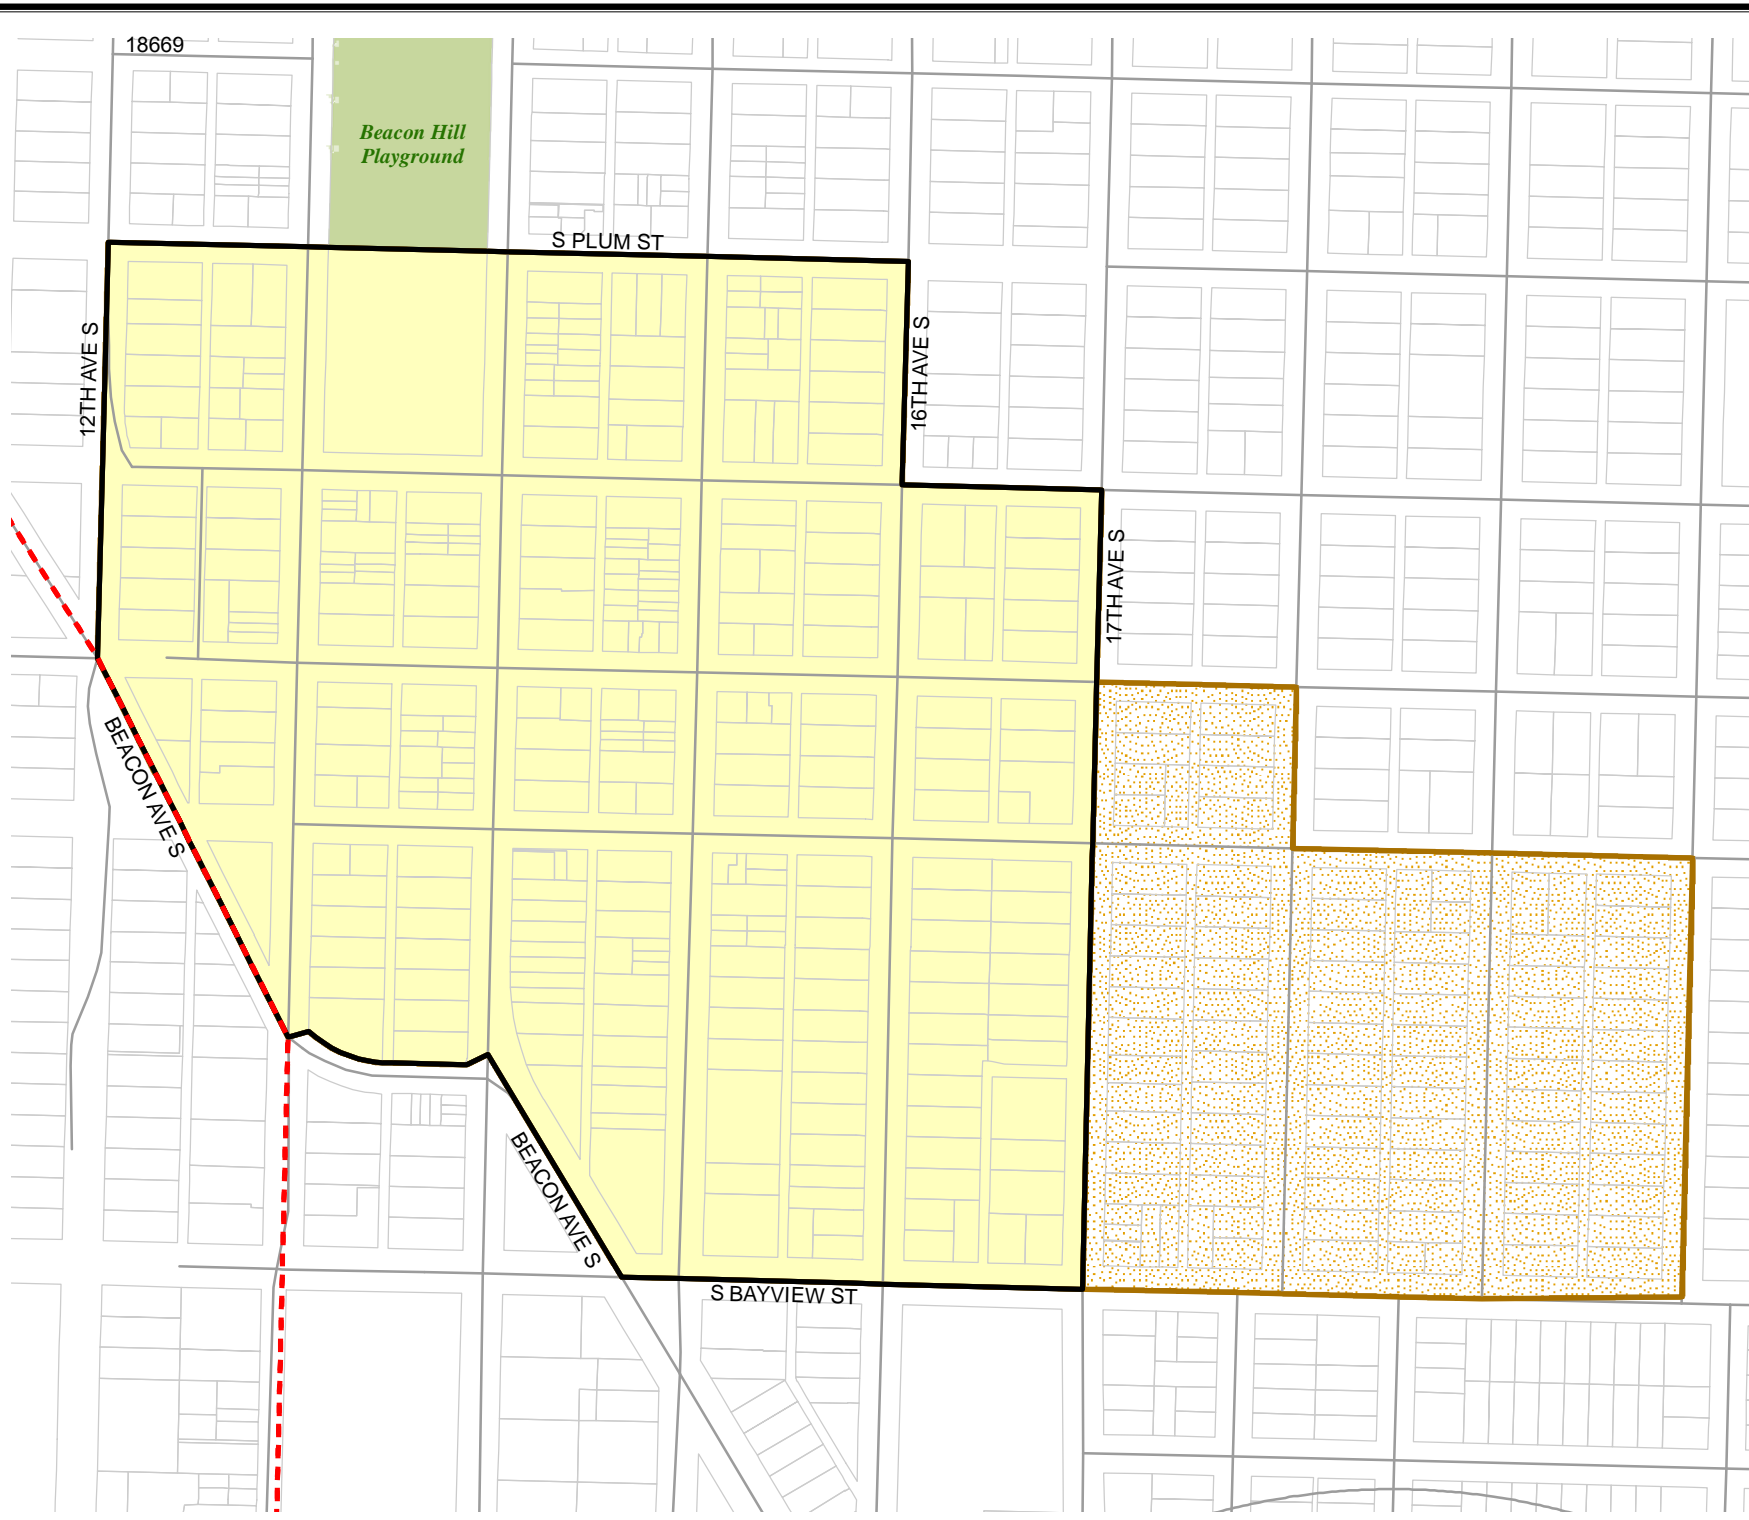

2018 Precinct Alterations

Code	Precinct Name	LG	CG	CC
1938	SEA 37-1938	37	9	2
1935	SEA 37-1935	37	9	2
1936	SEA 37-1936	37	9	2
1937	SEA 37-1937*	37	9	2
1938	SEA 37-1938	37	9	2

Legend

-  Legislative District Boundaries
-  Congressional District Boundaries
-  Council District Boundaries
-  New Precinct
-  Old Precinct(s)

Census Tract:	S-T-R:
Tract 009500	15-24-04

2018 Precinct Alterations

Code	Precinct Name	LG	CG	CC
1850	SEA 37-1850	37	9	2
1850	SEA 37-1850	37	9	2

Legend

-  Legislative District Boundaries
-  Congressional District Boundaries
-  Council District Boundaries
-  New Precinct
-  Old Precinct(s)