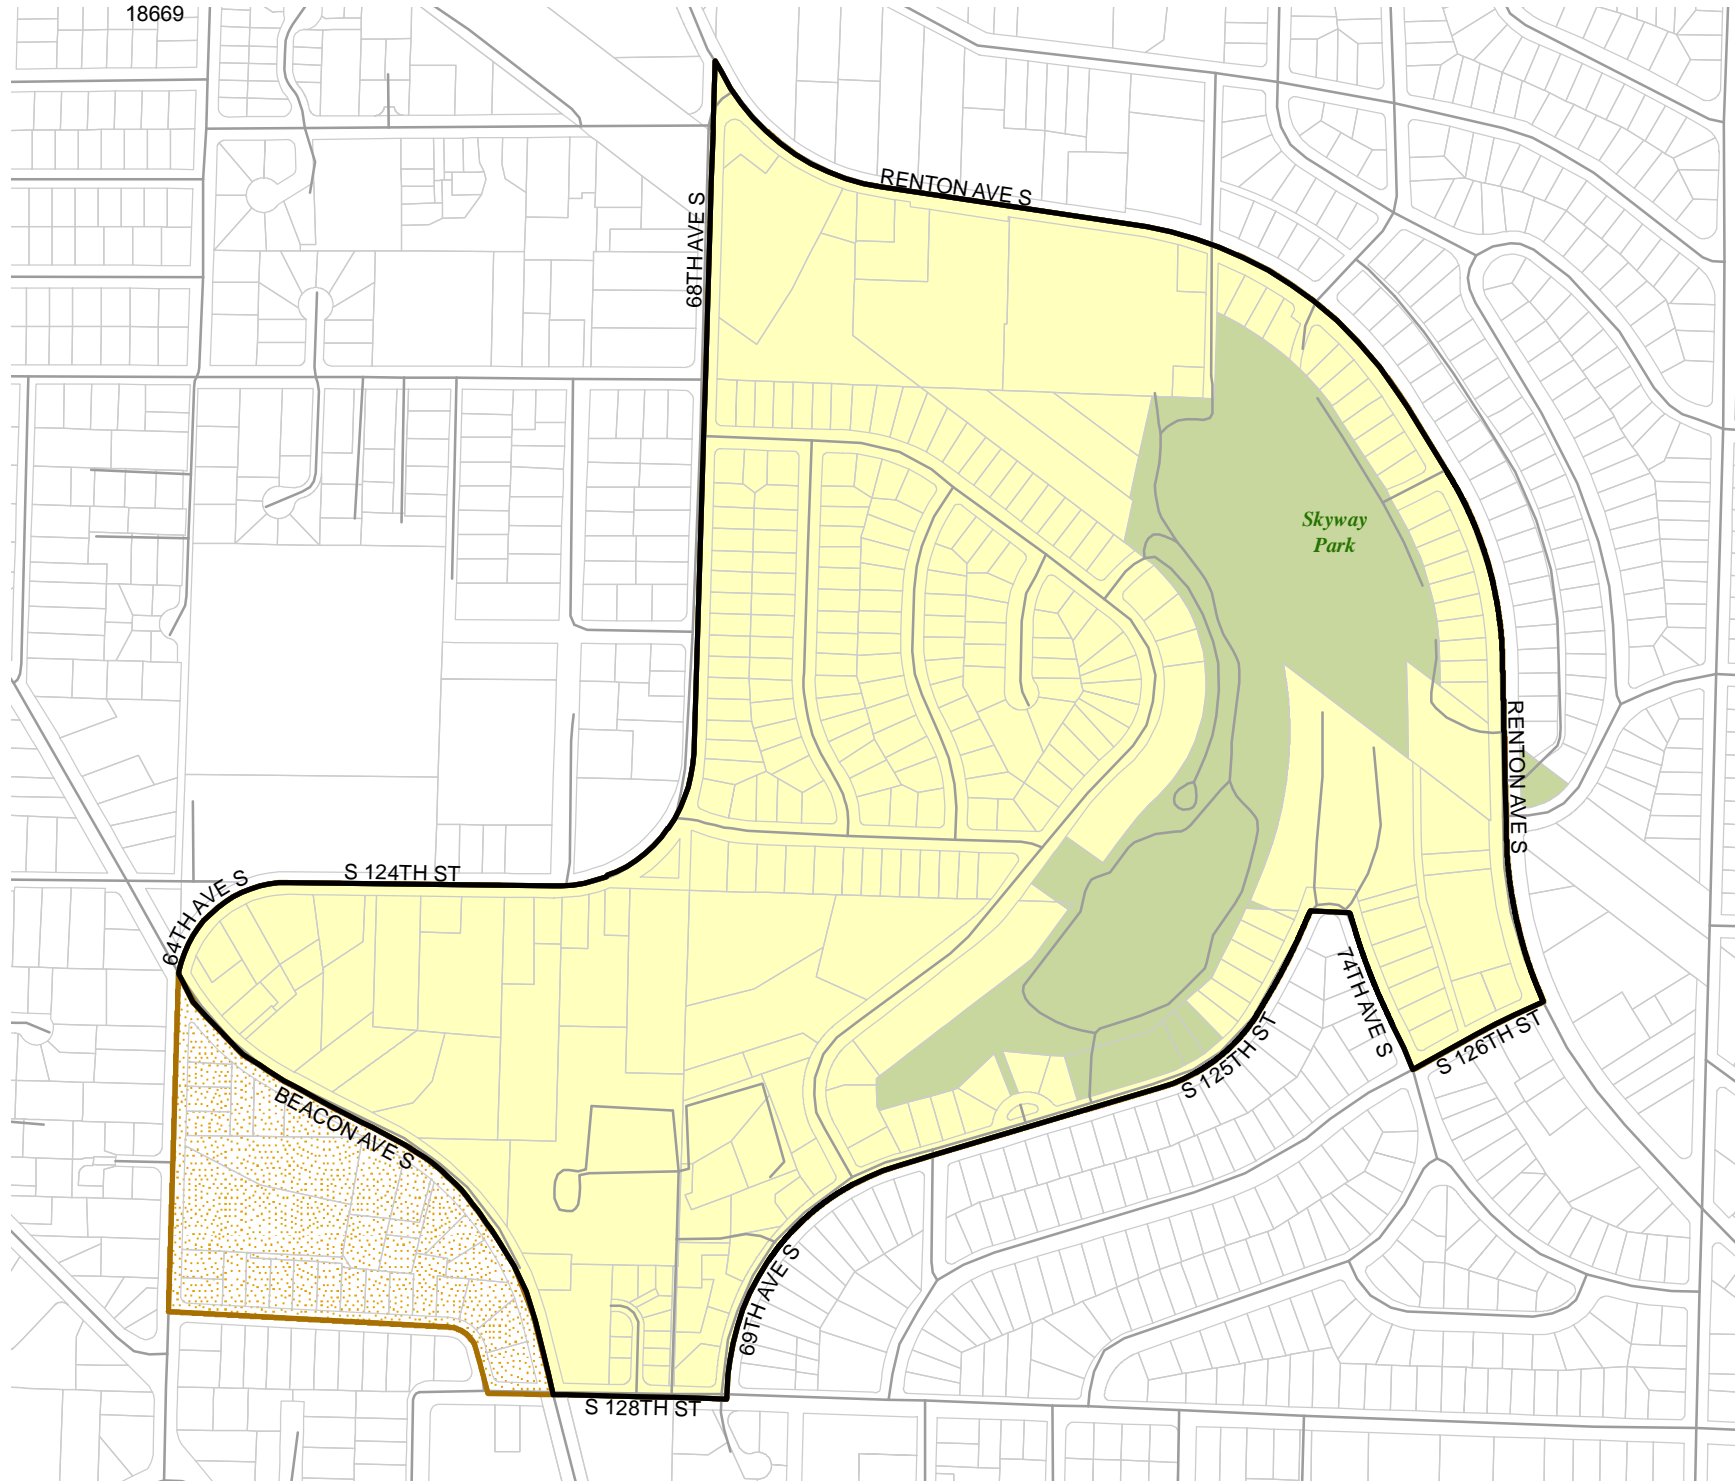

18669

2018 Precinct Alterations

Code	Precinct Name	LG	CG	CC
0233	BETTY	37	9	2
0233	BETTY	37	9	2

Legend

-  Legislative District Boundaries
-  Congressional District Boundaries
-  Council District Boundaries
-  New Precinct
-  Old Precinct(s)

Census Tract:	S-T-R:
Tract 026100	12-23-04

2018 Precinct Alterations

Code	Precinct Name	LG	CG	CC
0690	LOIS	37	9	2
0233	BETTY	37	9	2
0690	LOIS	37	9	2

Legend

-  Legislative District Boundaries
-  Congressional District Boundaries
-  Council District Boundaries
-  New Precinct
-  Old Precinct(s)

Census Tract:	S-T-R:
Tract 026100	13-23-04

18669

York
Playground

S HINDS ST

ESTELLE ST

RAINIER AVE S

RAINIER AVE S

S CHARLESTOWN ST