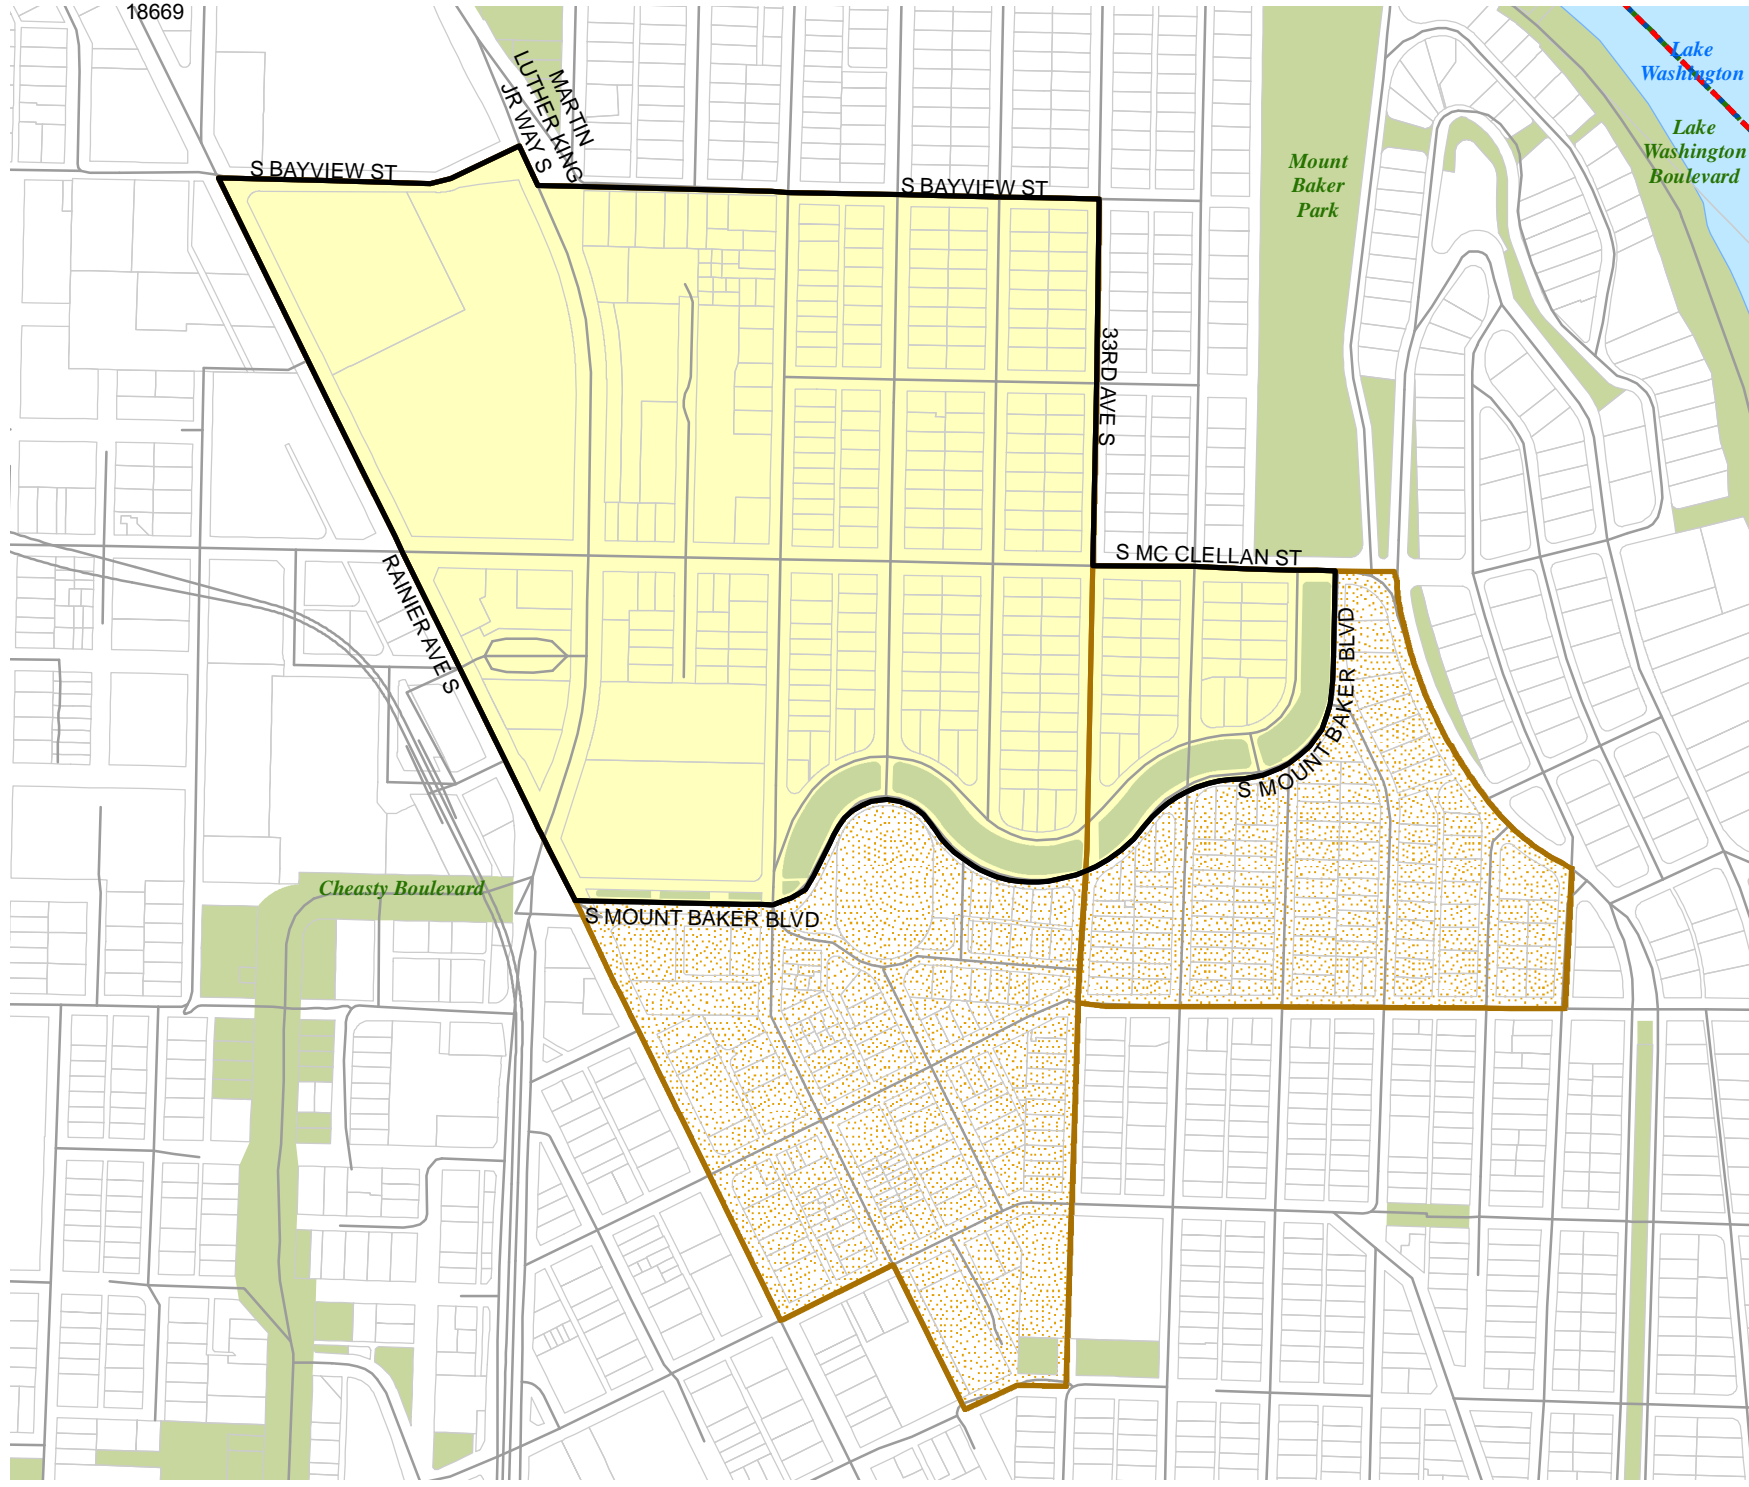

38TH AVE S & EXTN

2018 Precinct Alterations

Code	Precinct Name	LG	CG	CC
1583	SEA 37-1583	37	9	2
1583	SEA 37-1583	37	9	2

Legend

-  Legislative District Boundaries
-  Congressional District Boundaries
-  Council District Boundaries
-  New Precinct
-  Old Precinct(s)

Census Tract: Tract 010100	S-T-R: 15-24-04
--------------------------------------	---------------------------

2018 Precinct Alterations

Code	Precinct Name	LG	CG	CC
1934	SEA 37-1934	37	9	2
1583	SEA 37-1583	37	9	2
1934	SEA 37-1934	37	9	2

Legend

-  Legislative District Boundaries
-  Congressional District Boundaries
-  Council District Boundaries
-  New Precinct
-  Old Precinct(s)

Census Tract: Tract 009500	S-T-R: 16-24-04
--------------------------------------	---------------------------