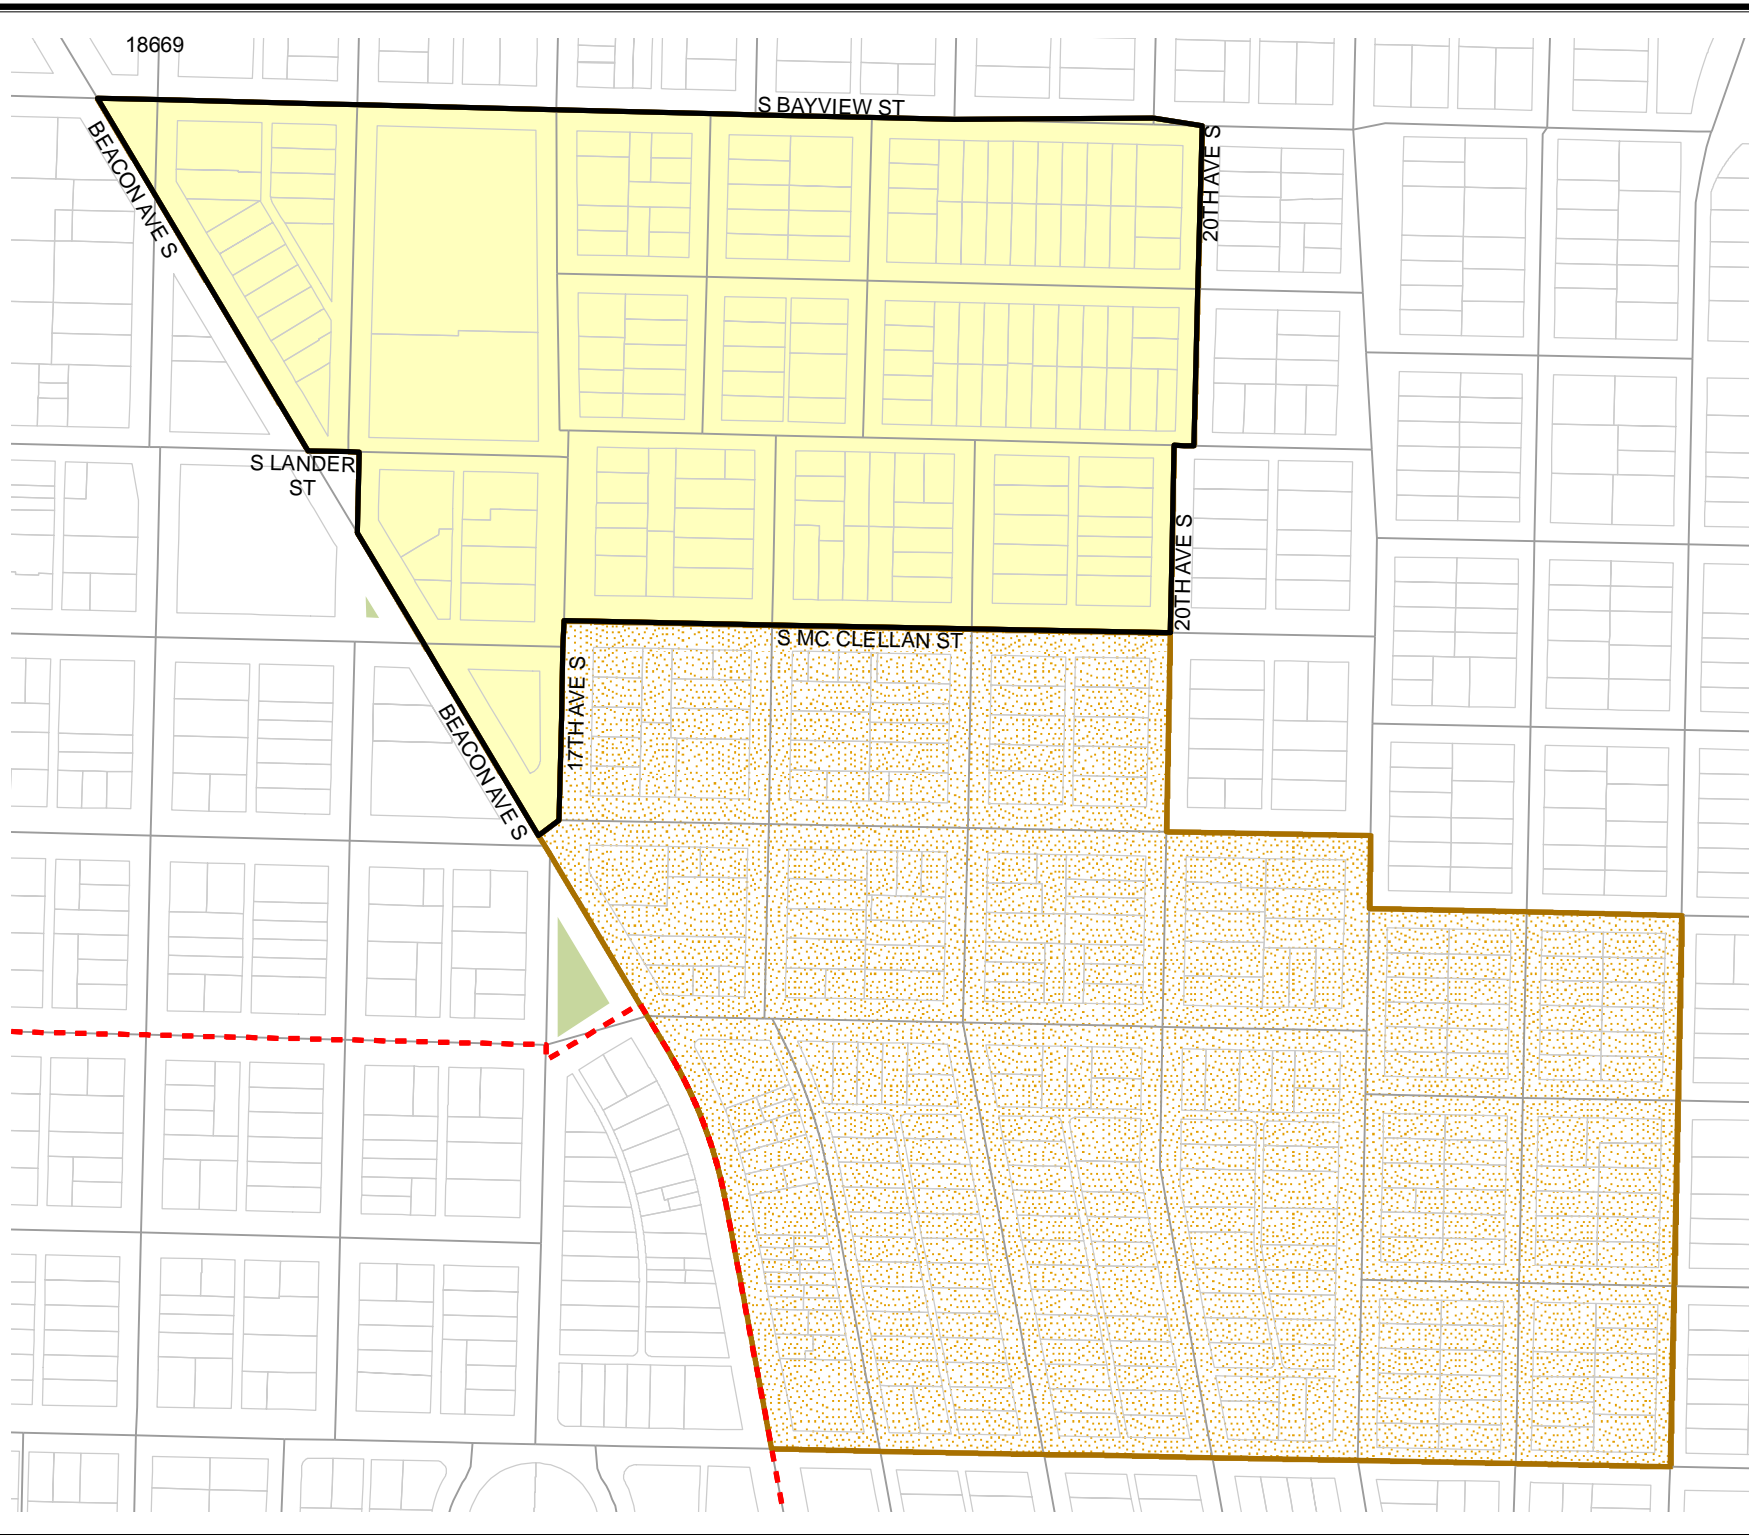

2018 Precinct Alterations

Code	Precinct Name	LG	CG	CC
1930	SEA 37-1930	37	9	2
1930	SEA 37-1930	37	9	2

Legend

-  Legislative District Boundaries
-  Congressional District Boundaries
-  Council District Boundaries
-  New Precinct
-  Old Precinct(s)

Census Tract: Tract 010002	S-T-R: 09-24-04
--------------------------------------	---------------------------

2018 Precinct Alterations

Code	Precinct Name	LG	CG	CC
3796	SEA 37-3796	37	9	2
1930	SEA 37-1930	37	9	2