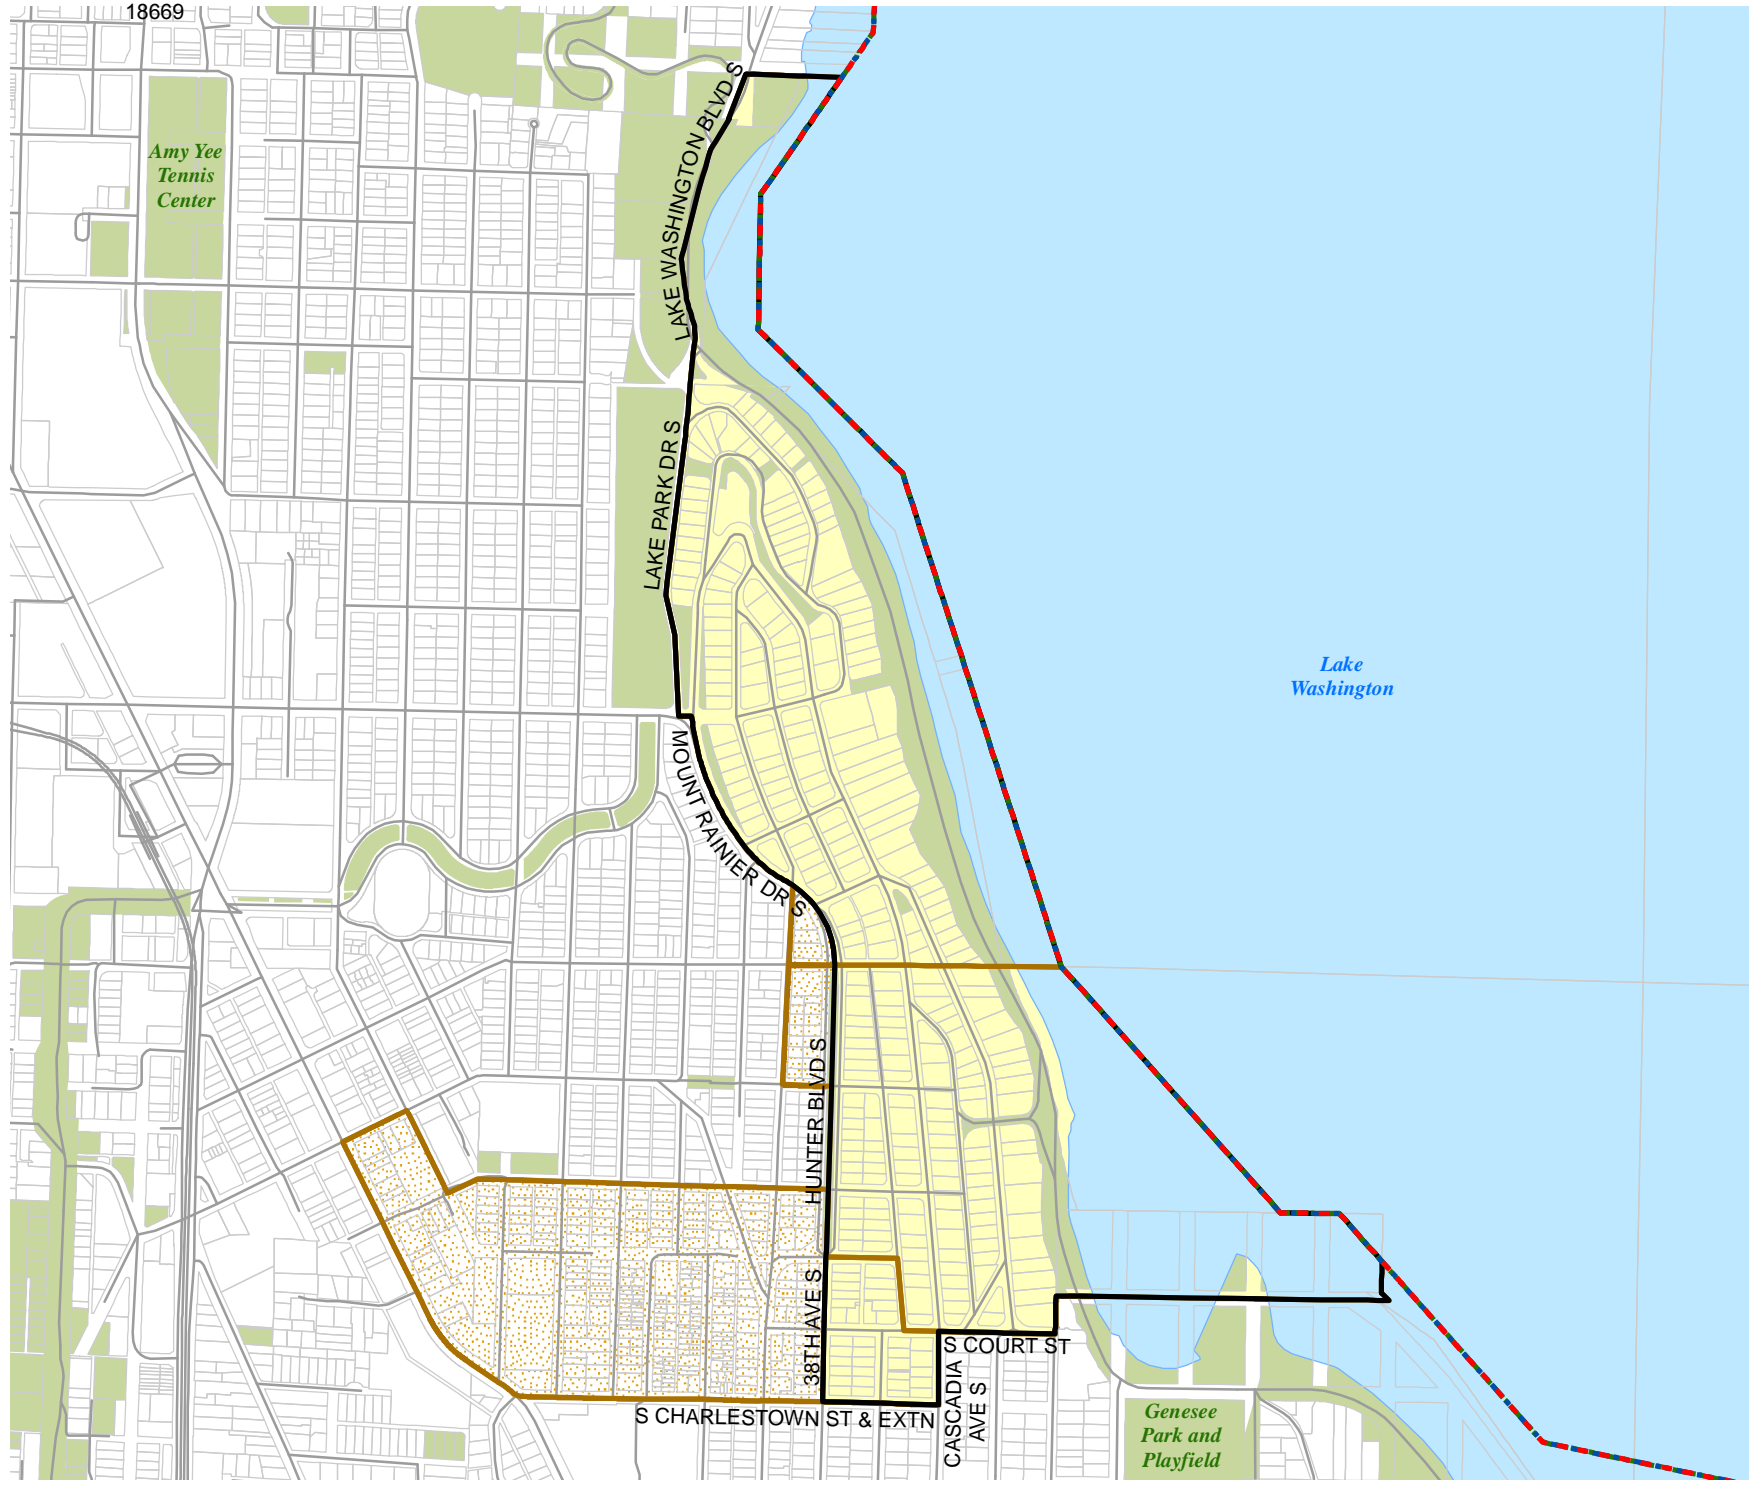

2018 Precinct Alterations

Code	Precinct Name	LG	CG	CC
1936	SEA 37-1936	37	9	2
1583	SEA 37-1583	37	9	2
1937	SEA 37-1937*	37	9	2
1936	SEA 37-1936	37	9	2

Legend

- Legislative District Boundaries
- Congressional District Boundaries
- Council District Boundaries
- New Precinct
- Old Precinct(s)

Census Tract: Tract 009500	S-T-R: 10-24-04