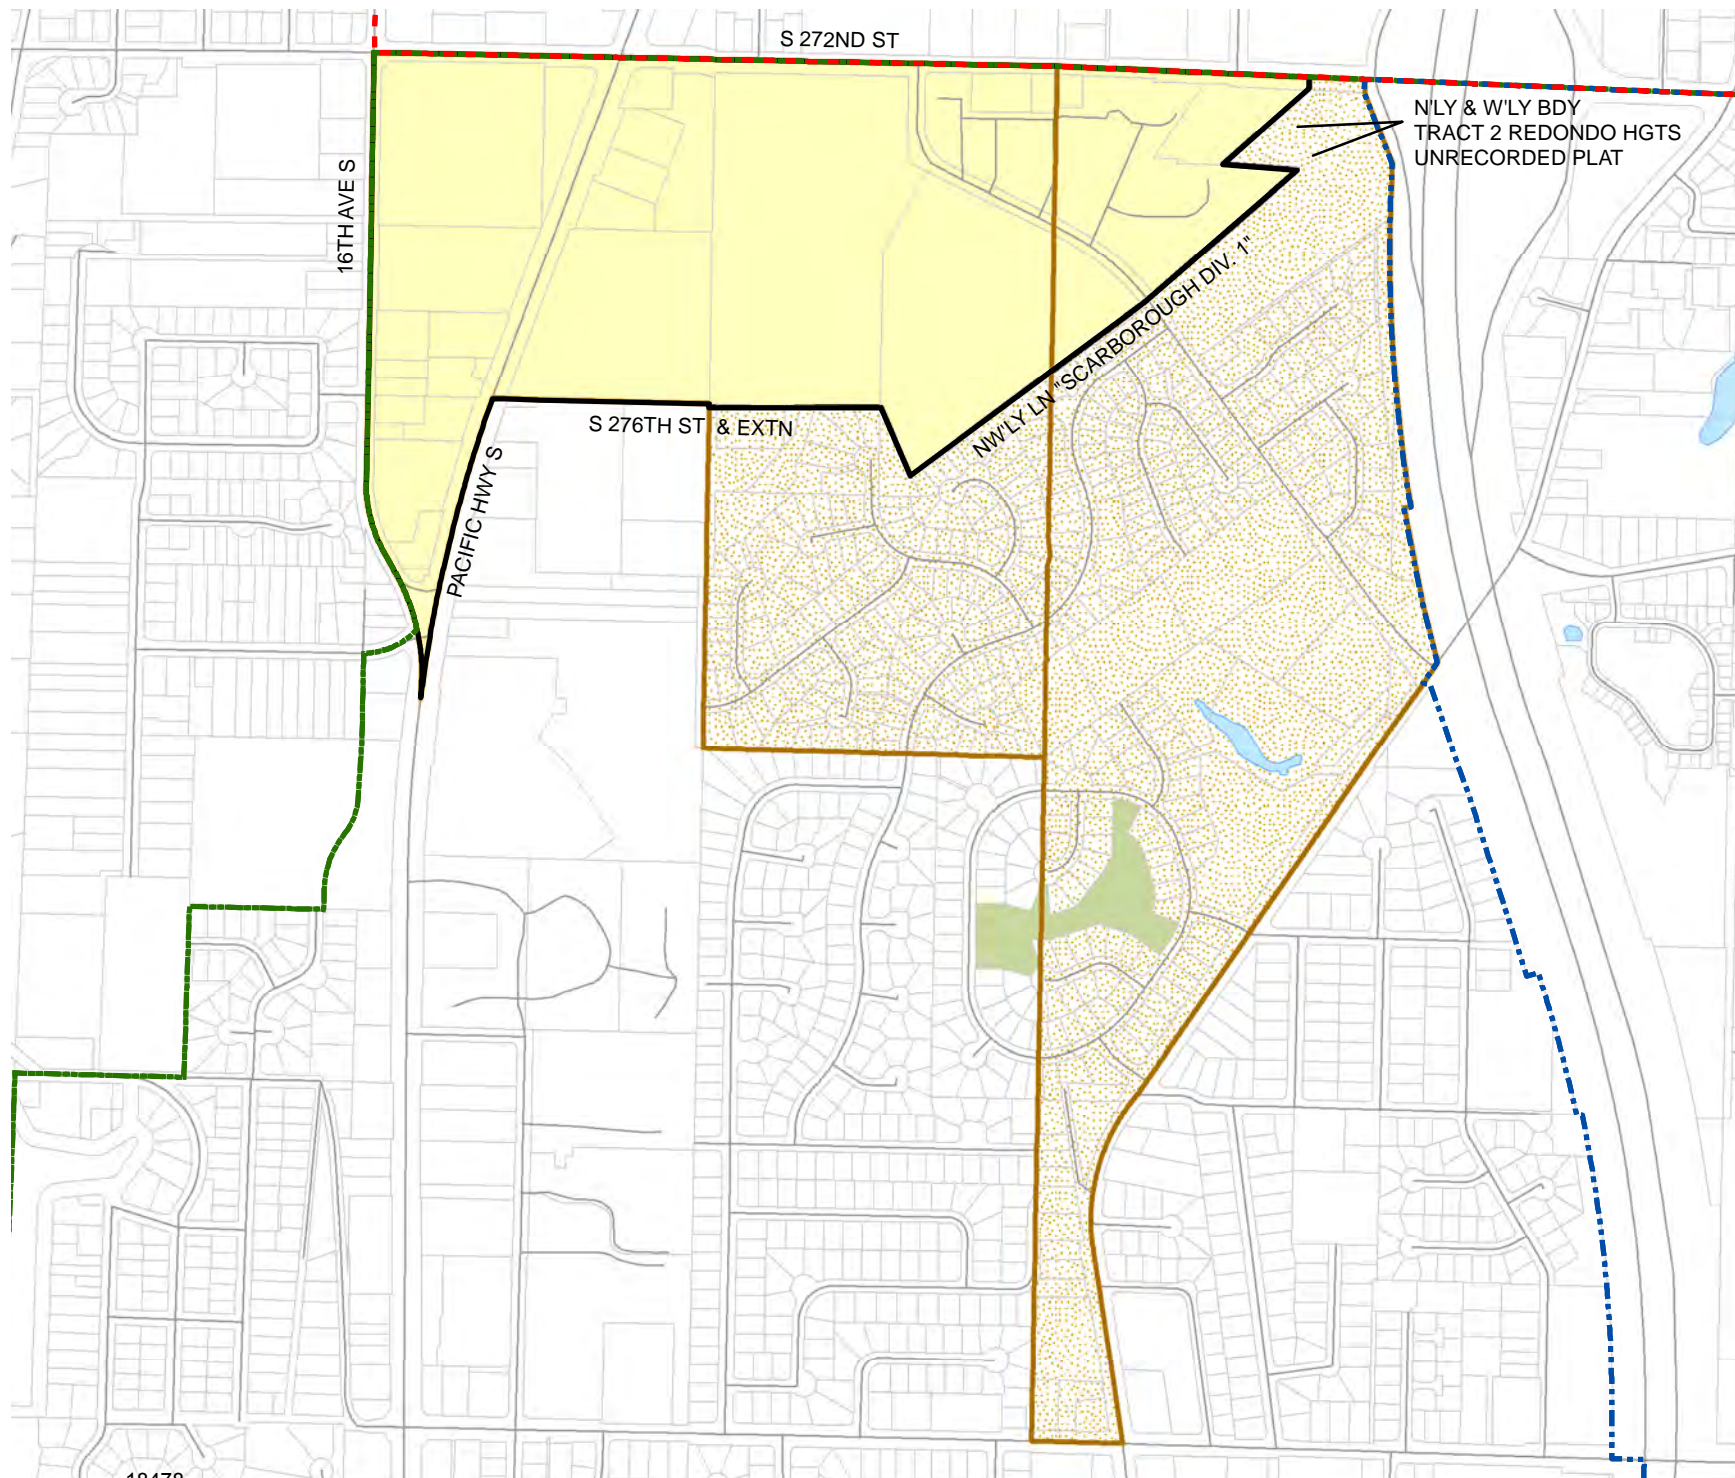

2017 Precinct Alterations

Code	Precinct Name	LG	CG	CC
3093	FED 30-3093	30	9	7
3093	FED 30-3093	30	9	7
3048	FED 30-3048	30	9	7

Legend

- Legislative District Boundaries
- Congressional District Boundaries
- Council District Boundaries
- New Precinct
- Old Precinct(s)

Census Tract: Tract 030004	S-T-R: 33-22-04