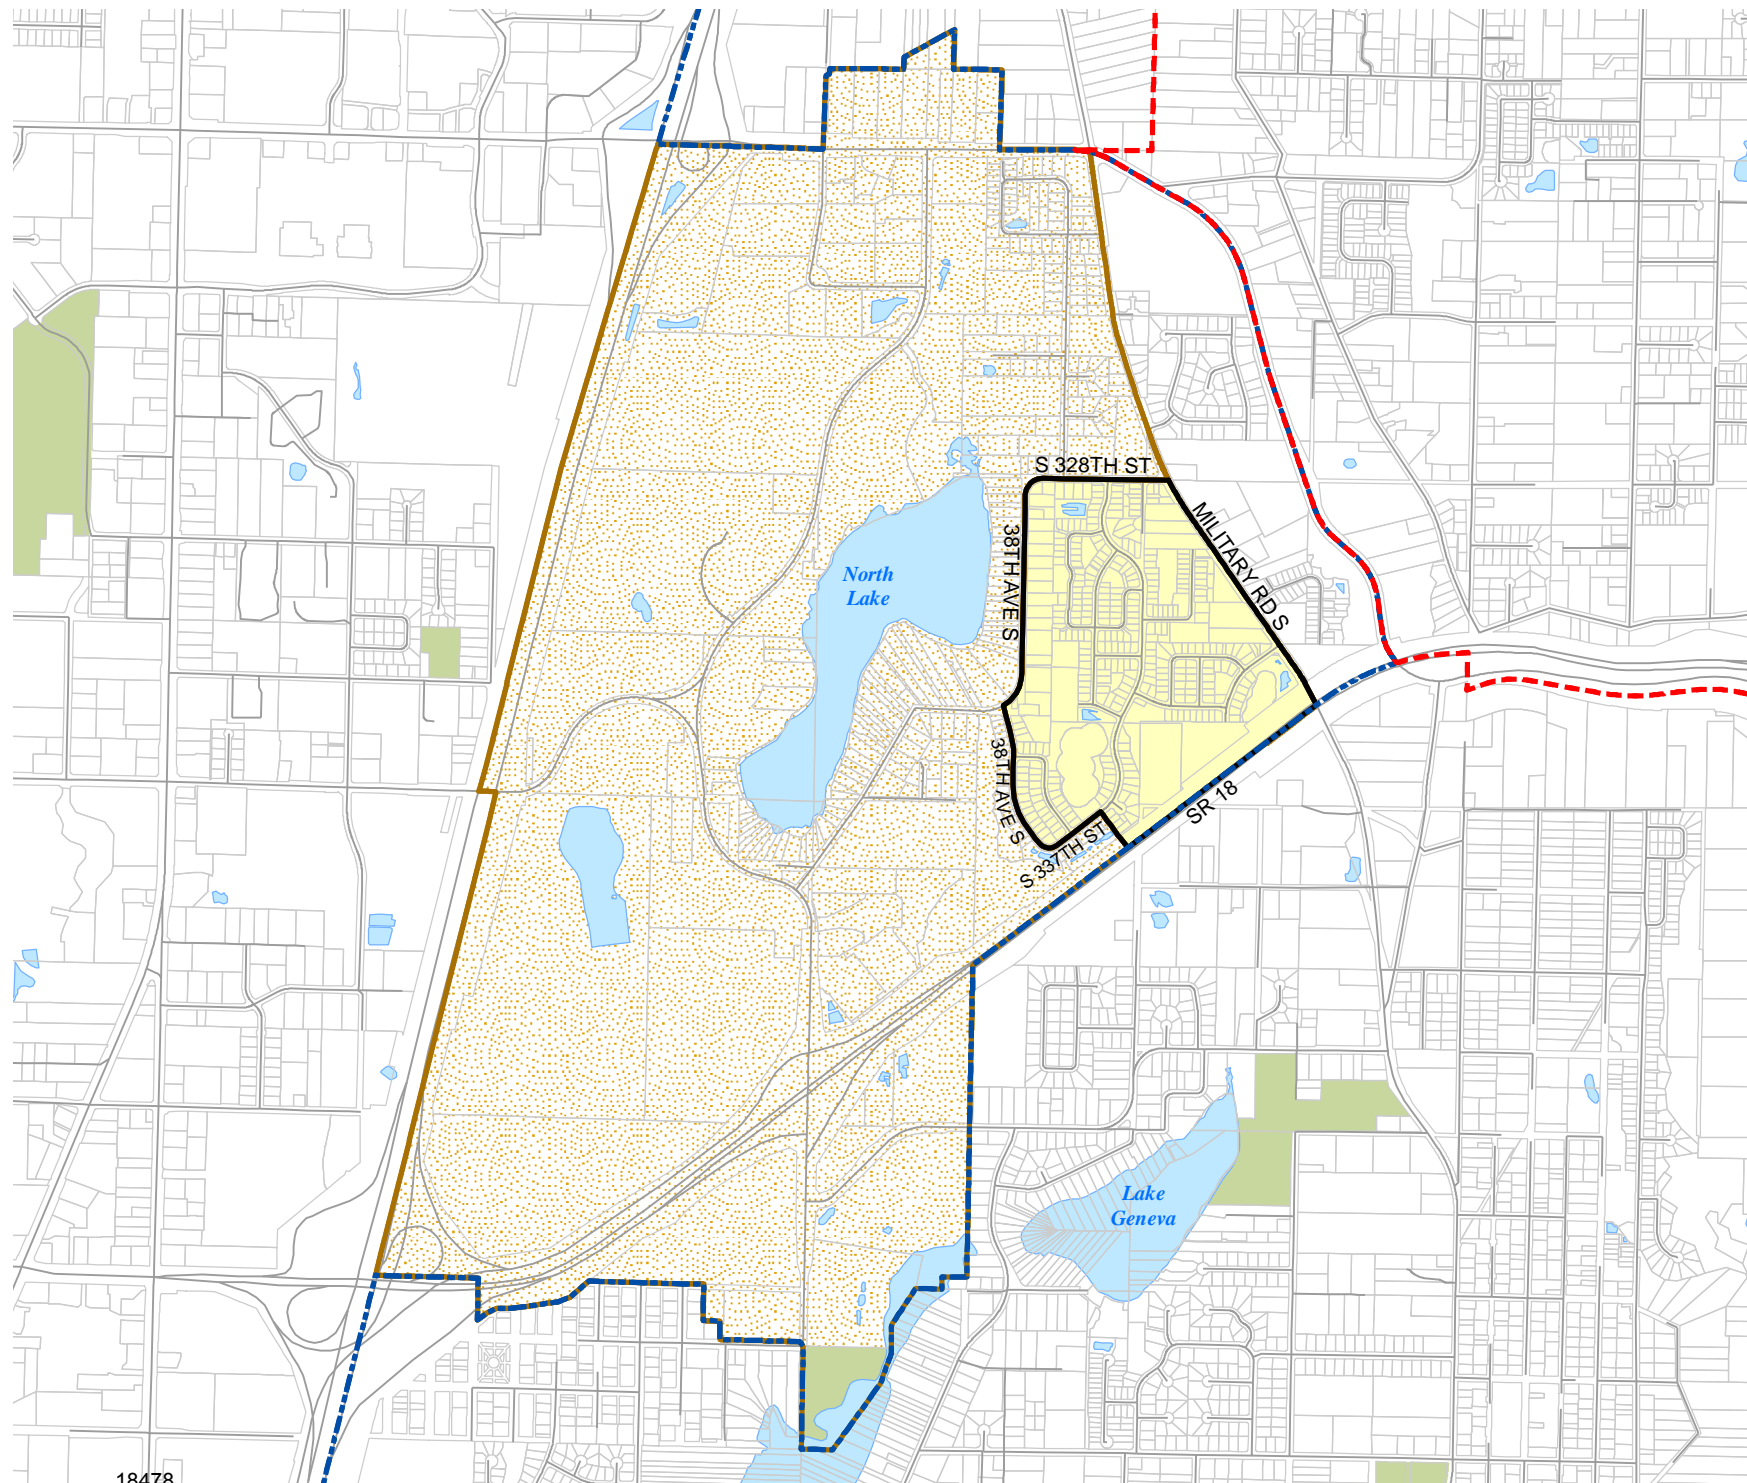

Census Tract:	S-T-R:
Tract 030401	21-21-04

2017 Precinct Alterations

Code	Precinct Name	LG	CG	CC
3764	FED 30-3764	30	9	7
3289	FED 30-3289	30	9	7

Legend

-  Legislative District Boundaries
-  Congressional District Boundaries
-  Council District Boundaries
-  New Precinct
-  Old Precinct(s)

Census Tract:	S-T-R:
Tract 030401	15-21-04

2017 Precinct Alterations

Code	Precinct Name	LG	CG	CC
3766	FED 30-3766	30	9	7
3236	FED 30-3236	30	9	7

Legend

-  Legislative District Boundaries
-  Congressional District Boundaries
-  Council District Boundaries
-  New Precinct
-  Old Precinct(s)