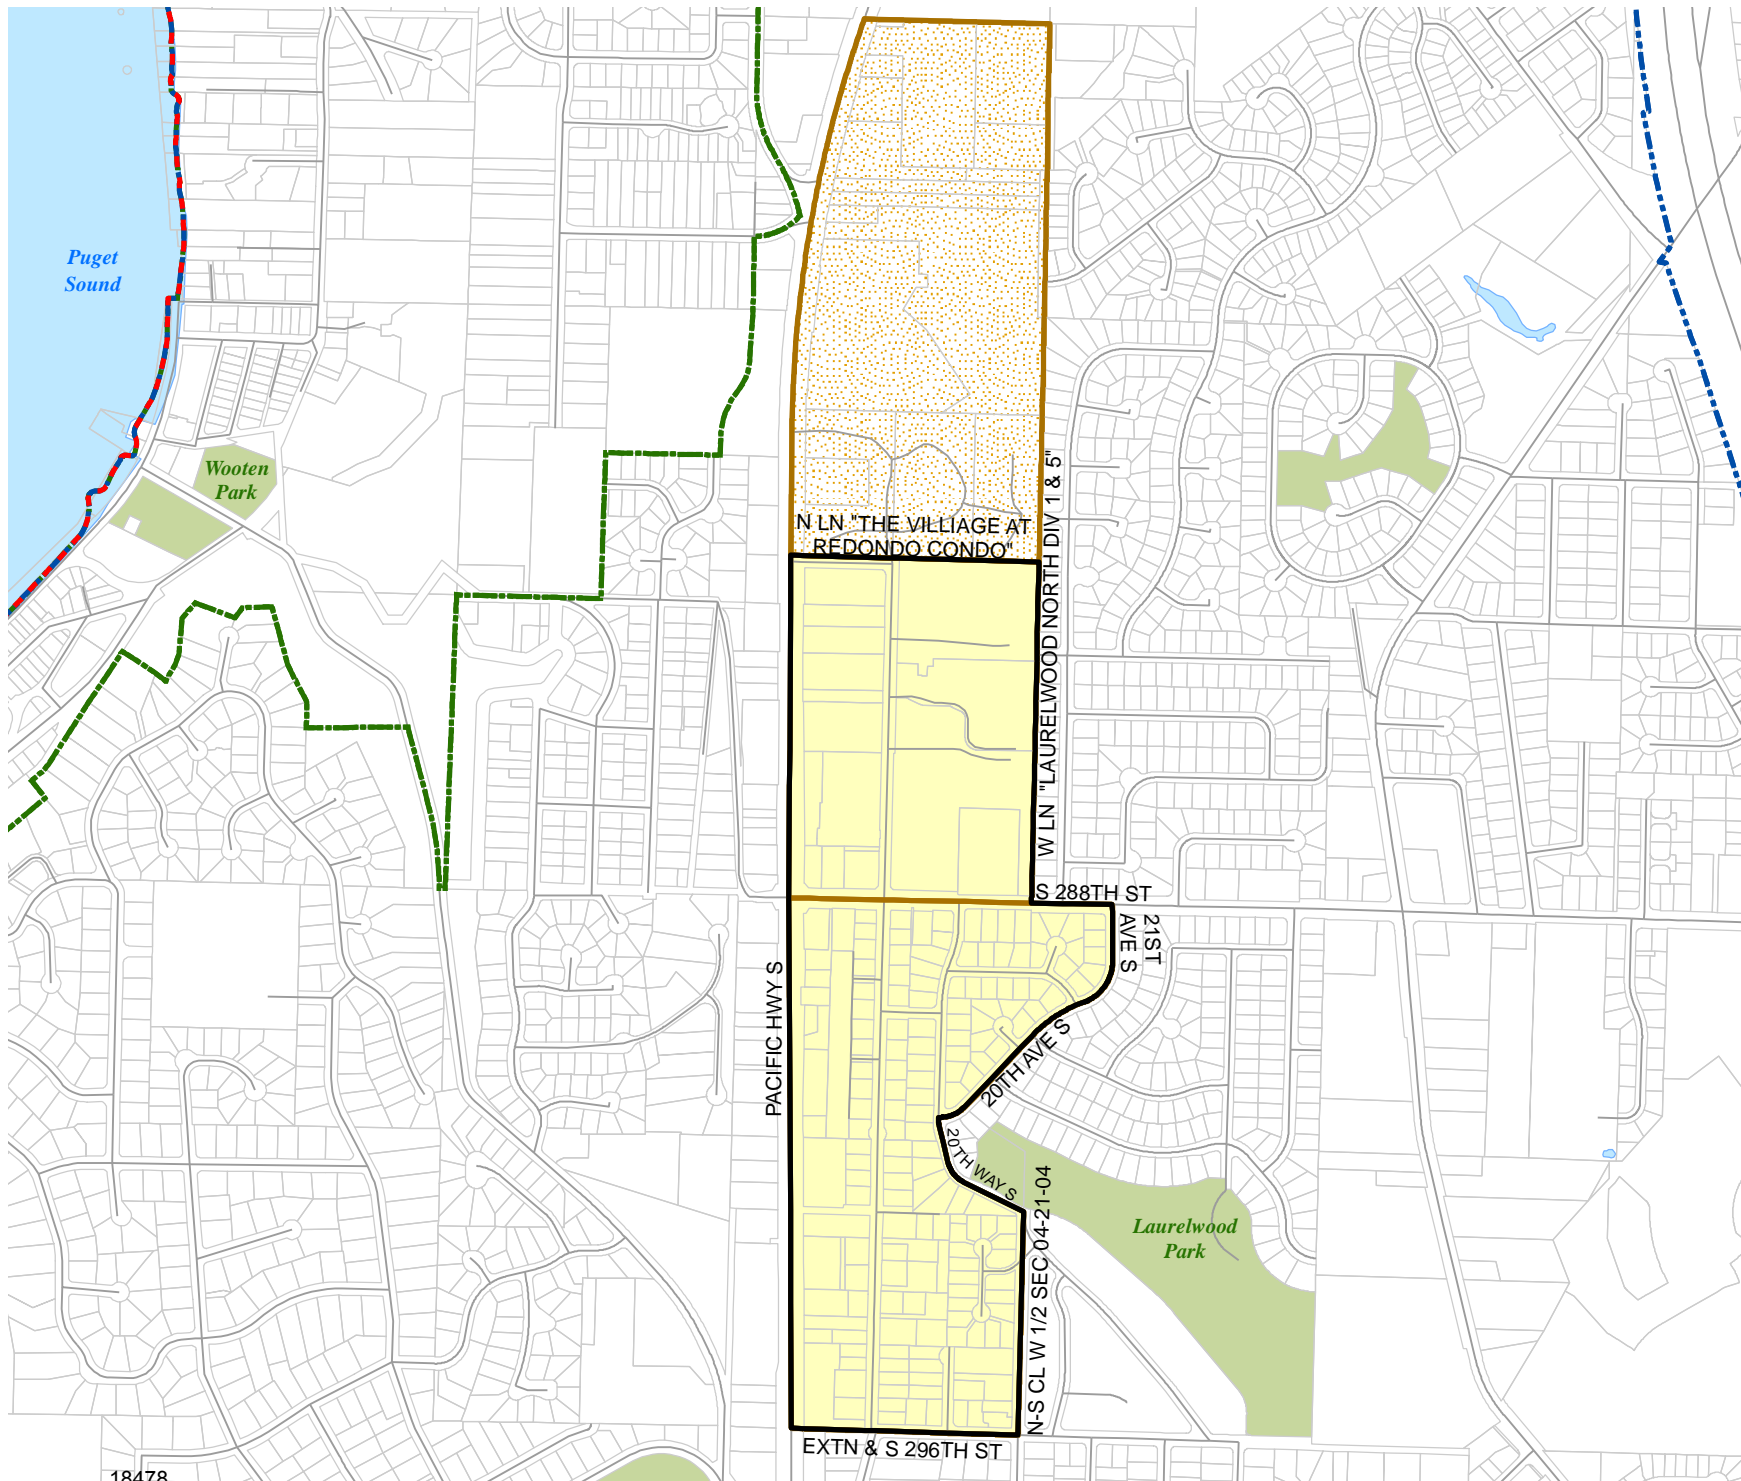

2017 Precinct Alterations

Code	Precinct Name	LG	CG	CC
3050	FED 30-3050	30	9	7
3092	FED 30-3092	30	9	7
3050	FED 30-3050	30	9	7

Legend

-  Legislative District Boundaries
-  Congressional District Boundaries
-  Council District Boundaries
-  New Precinct
-  Old Precinct(s)

Census Tract:	S-T-R:
Tract 030005	04-21-04

2017 Precinct Alterations

Code	Precinct Name	LG	CG	CC
3092	FED 30-3092	30	9	7
3092	FED 30-3092	30	9	7

Legend

-  Legislative District Boundaries
-  Congressional District Boundaries
-  Council District Boundaries
-  New Precinct
-  Old Precinct(s)