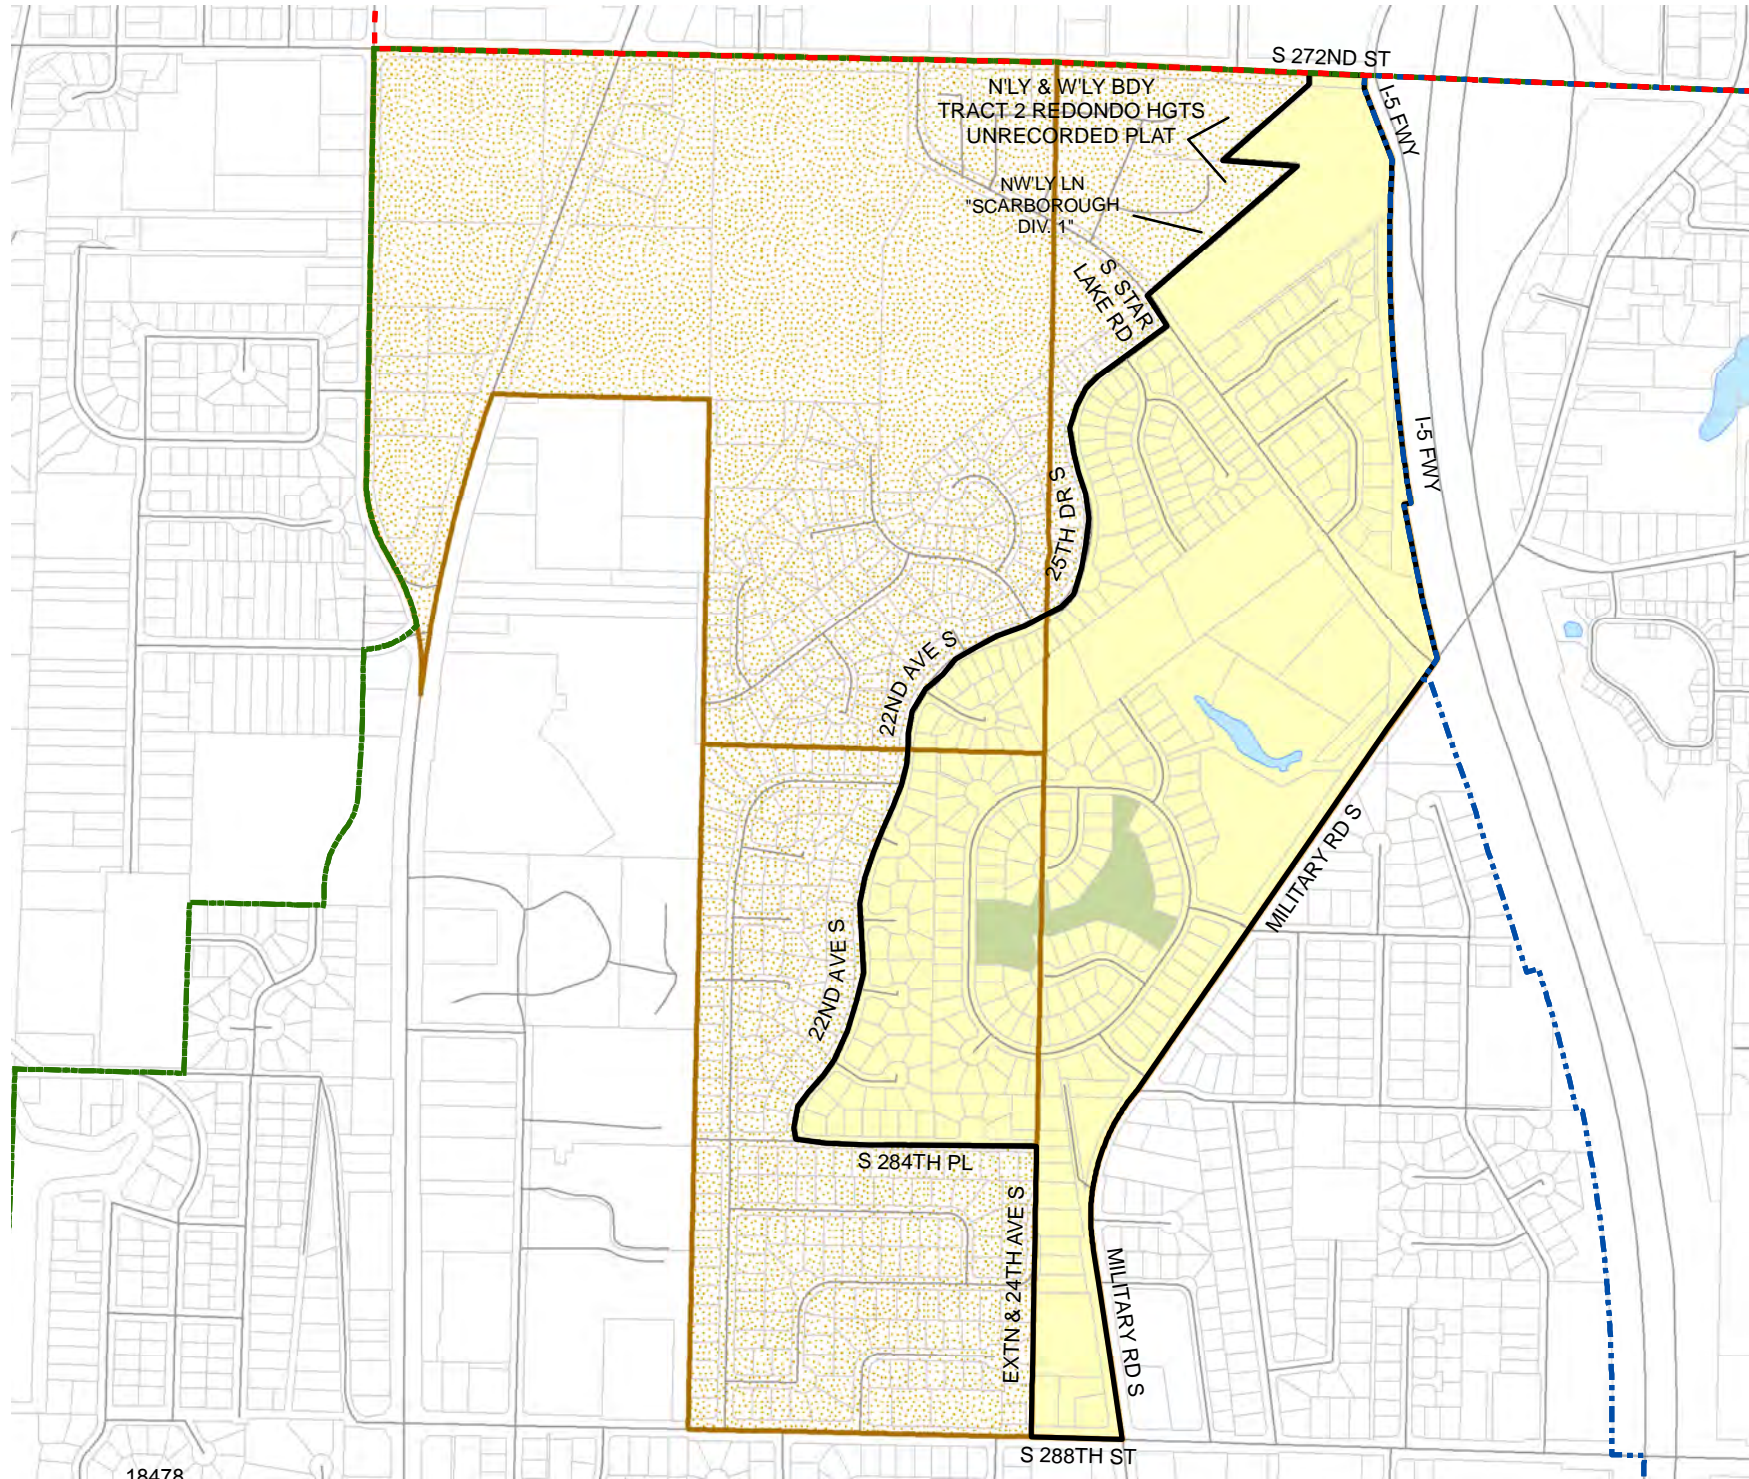

Legend

-  Legislative District Boundaries
-  Congressional District Boundaries
-  Council District Boundaries
-  New Precinct
-  Old Precinct(s)

Census Tract: Tract 030004	S-T-R: 33-22-04
--------------------------------------	---------------------------