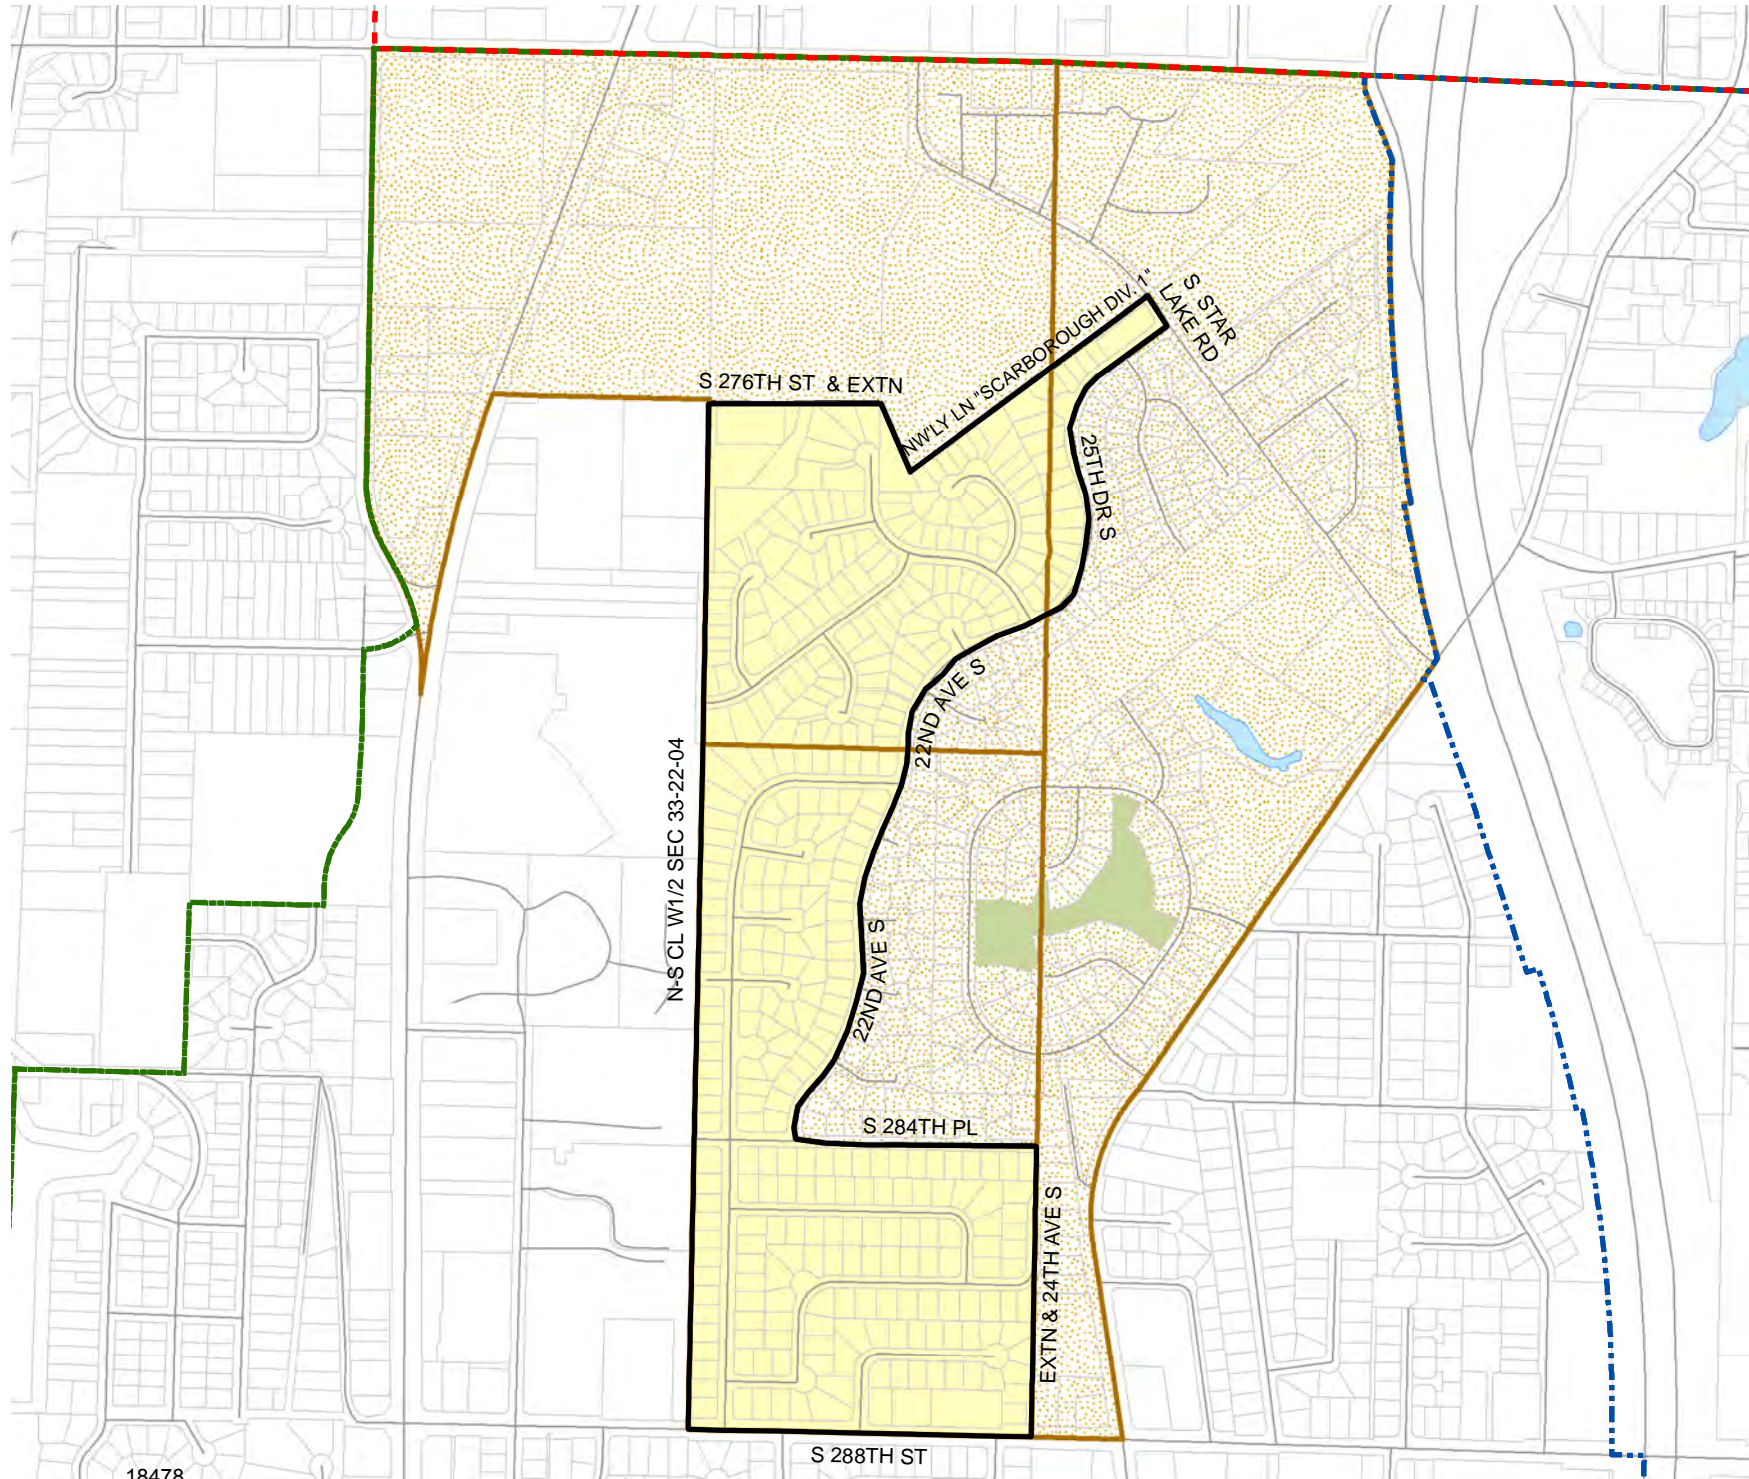

2017 Precinct Alterations

Code	Precinct Name	LG	CG	CC
3047	FED 30-3047	30	9	7
3047	FED 30-3047	30	9	7
3048	FED 30-3048	30	9	7
3093	FED 30-3093	30	9	7

Legend

- Legislative District Boundaries
- Congressional District Boundaries
- Council District Boundaries
- New Precinct
- Old Precinct(s)

Census Tract: Tract 030004	S-T-R: 33-22-04