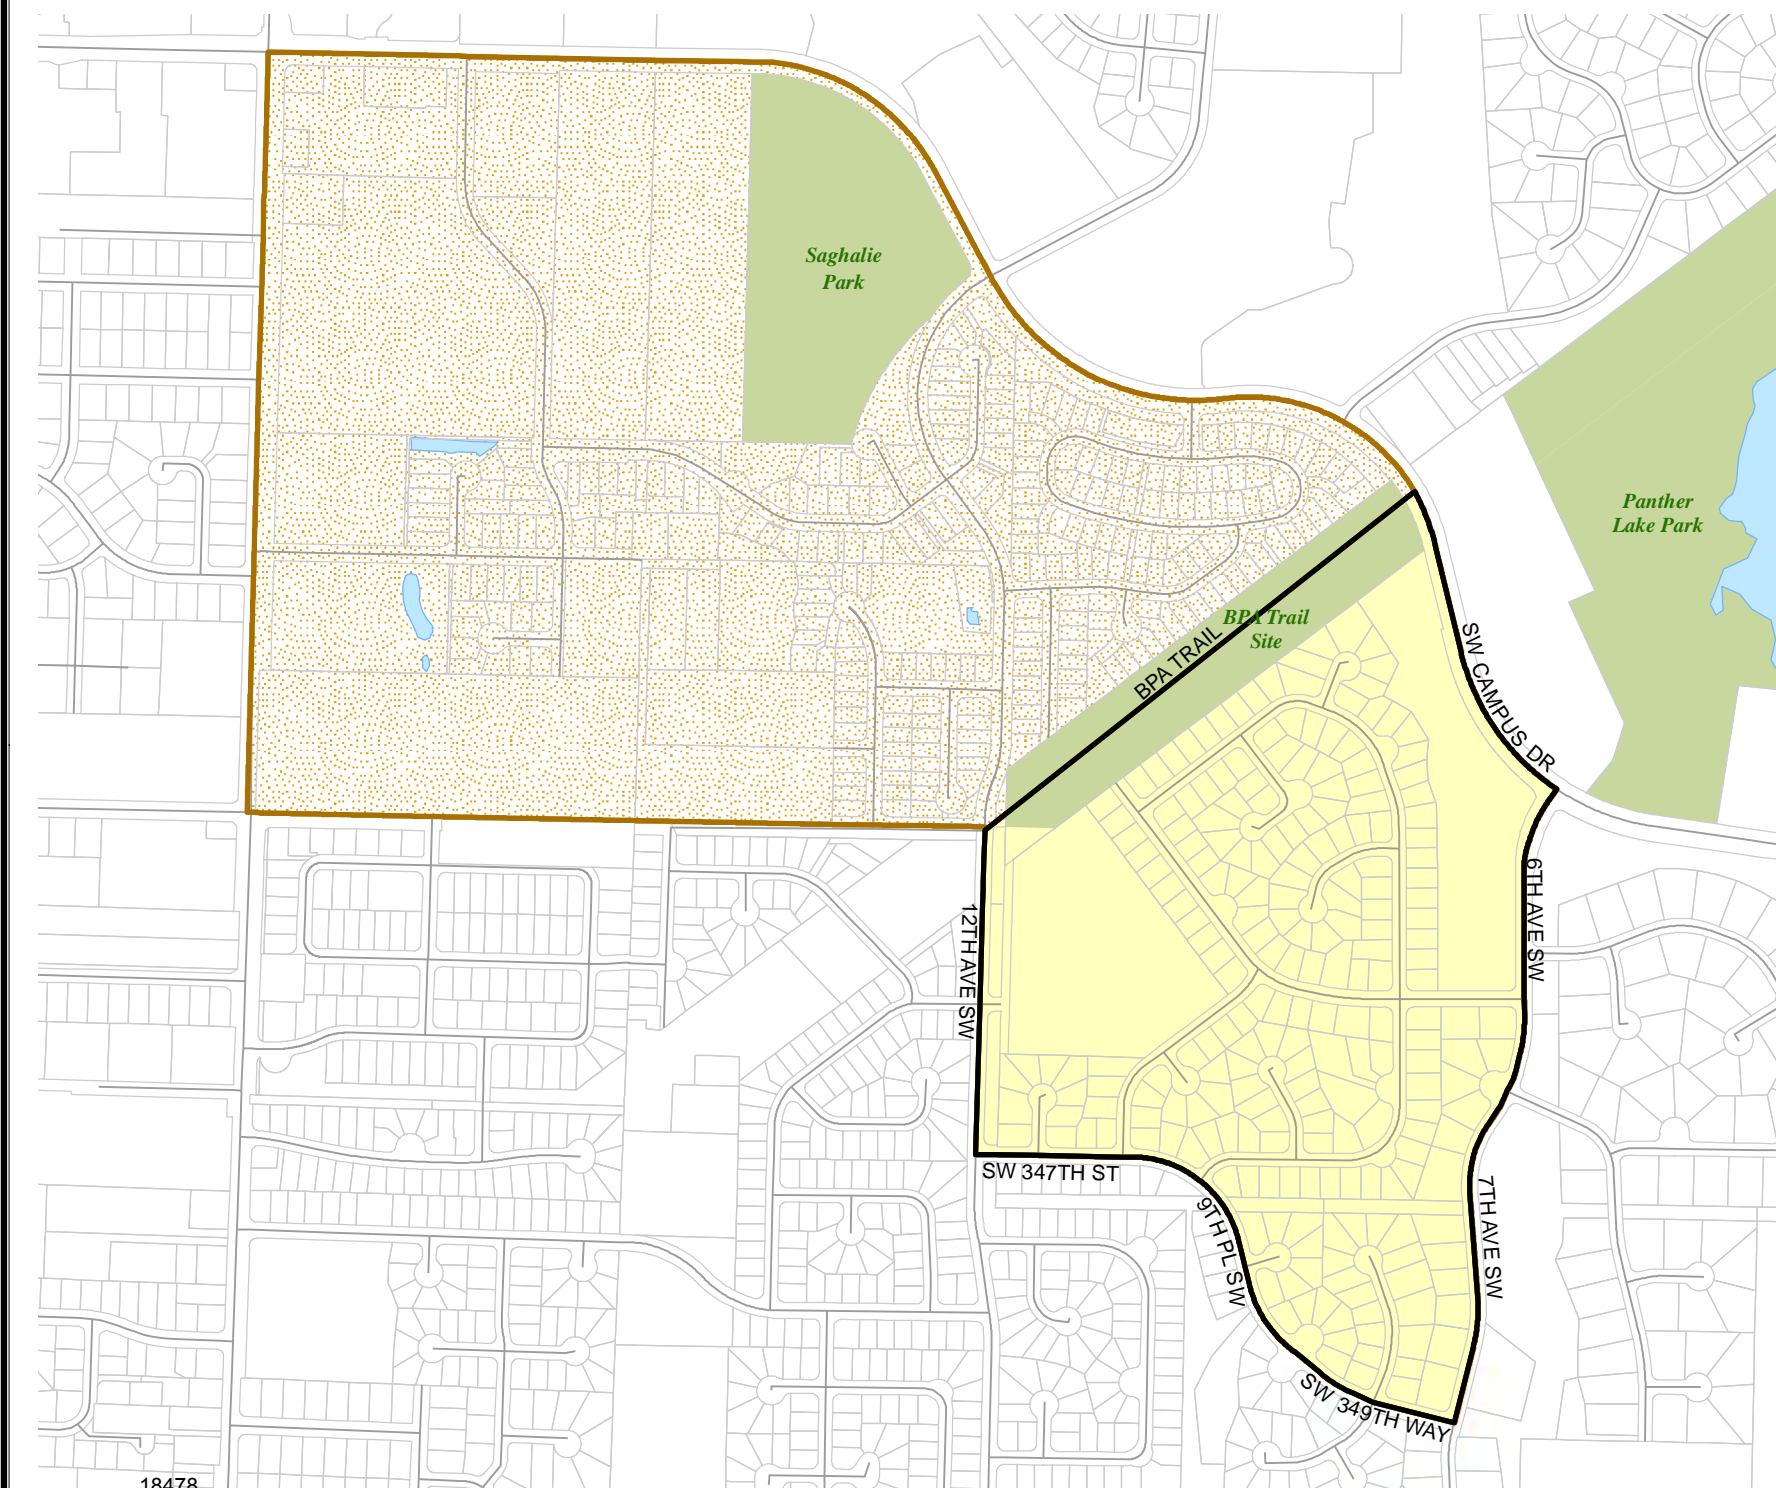

Census Tract:	S-T-R:
Tract 030401	15-21-04

2017 Precinct Alterations

Code	Precinct Name	LG	CG	CC
3766	FED 30-3766	30	9	7
3236	FED 30-3236	30	9	7

Legend

-  Legislative District Boundaries
-  Congressional District Boundaries
-  Council District Boundaries
-  New Precinct
-  Old Precinct(s)

Census Tract:	S-T-R:
Tract 030310	19-21-04

2017 Precinct Alterations

Code	Precinct Name	LG	CG	CC
0556	JEFFERSON	47	8	7
0556	JEFFERSON	47	8	7

Legend

-  Legislative District Boundaries
-  Congressional District Boundaries
-  Council District Boundaries
-  New Precinct
-  Old Precinct(s)