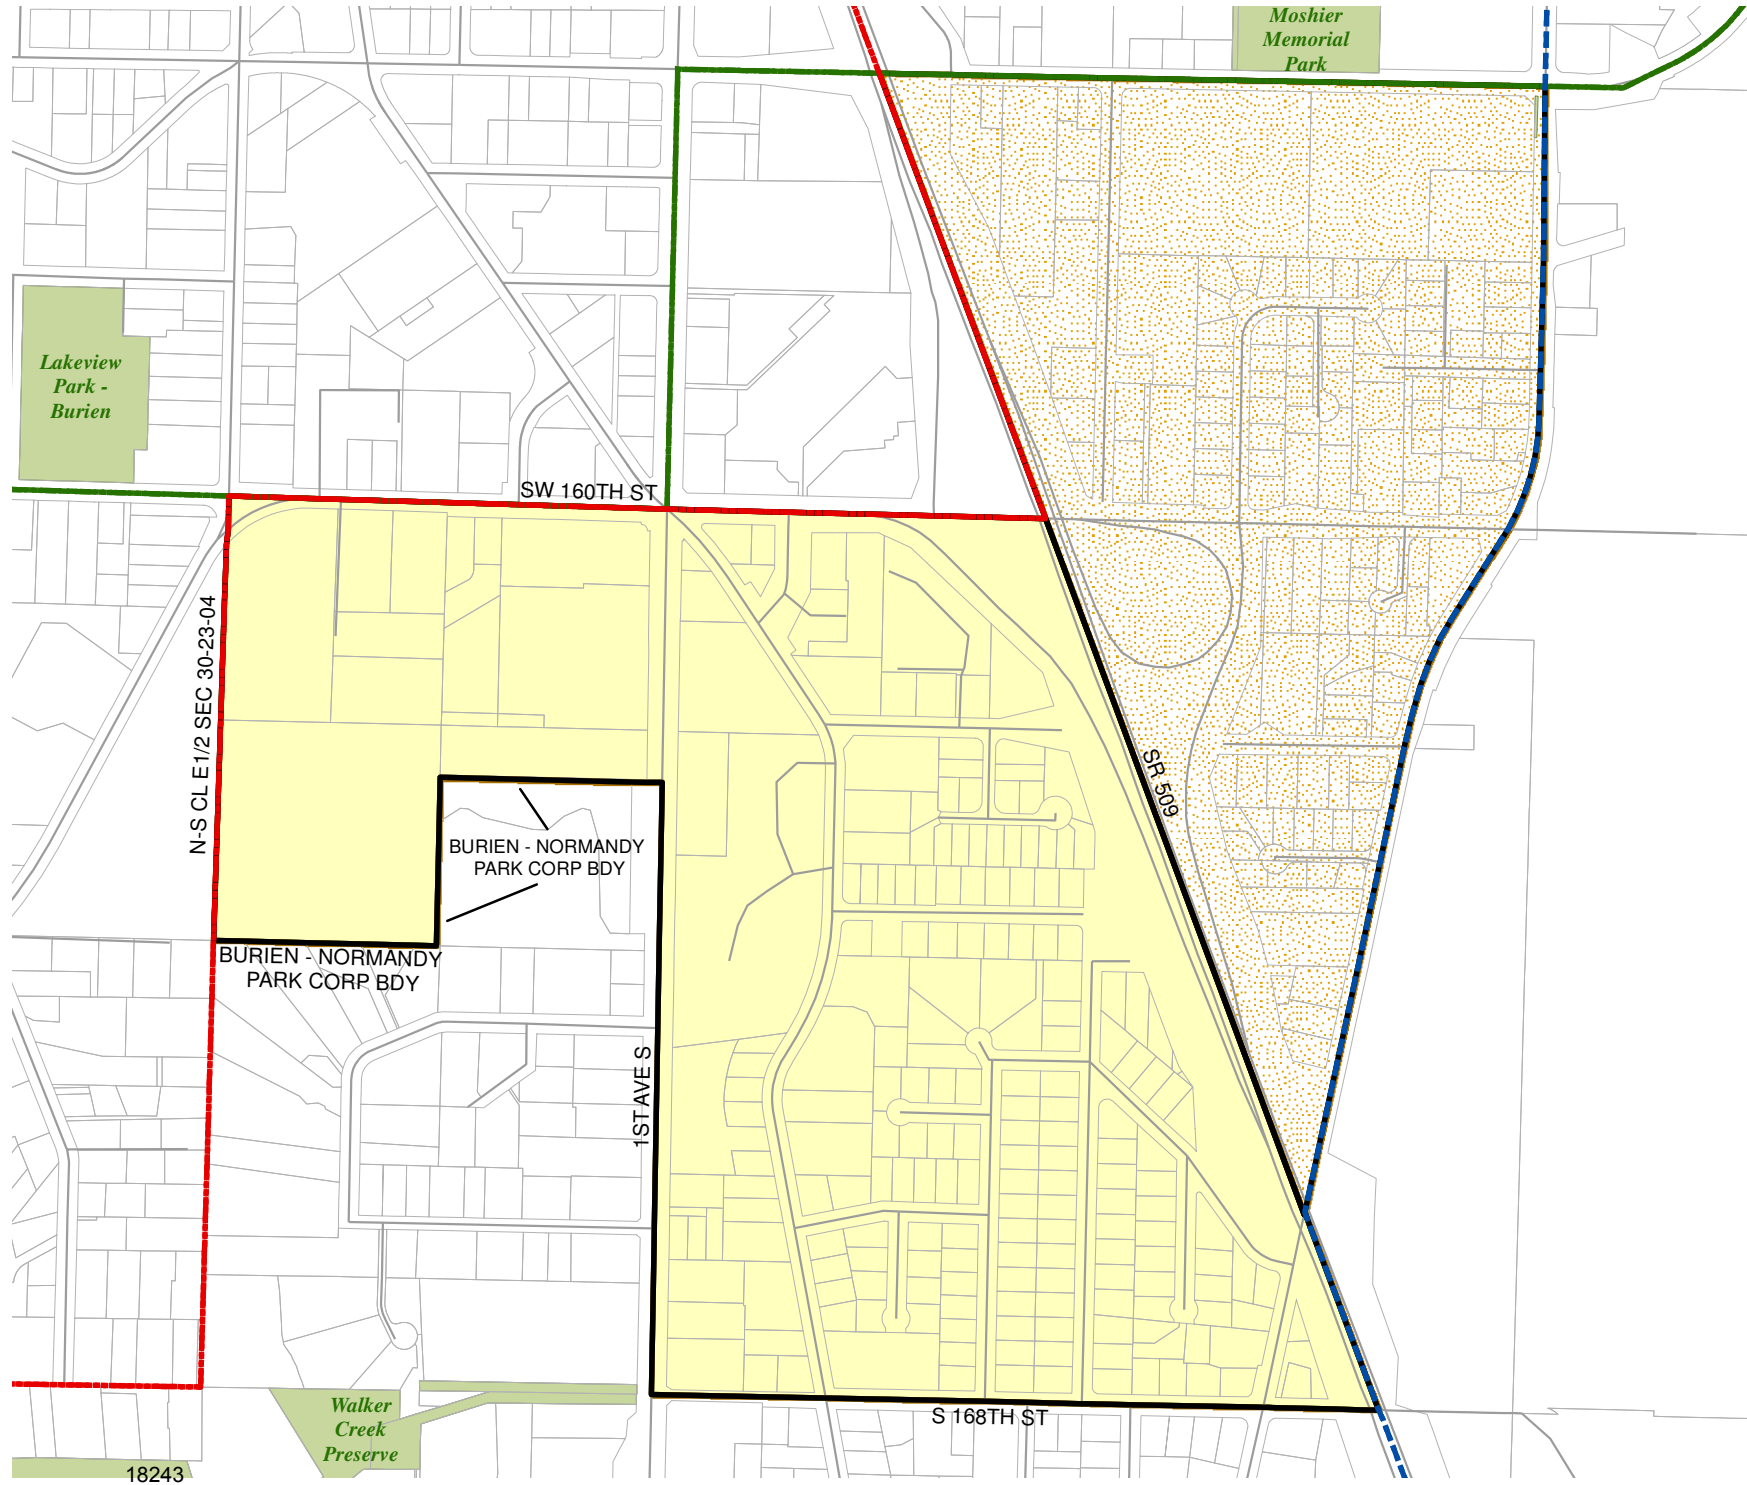

# 2016 Precinct Alterations

Code	Precinct Name	LG	CG	CC
1067	BUR 33-1067	33	7	5
1067	BUR 33-1067	33	7	5

## Legend

-  Legislative District Boundaries
-  Congressional District Boundaries
-  Council District Boundaries
-  New Precinct
-  Old Precinct(s)

<b>Census Tract:</b> Tract 028500	<b>S-T-R:</b> 29-23-04
--------------------------------------	---------------------------

## Legend

-  Legislative District Boundaries
-  Congressional District Boundaries
-  Council District Boundaries
-  New Precinct
-  Old Precinct(s)

<b>Census Tract:</b> Tract 028500	<b>S-T-R:</b> 20-23-04
--------------------------------------	---------------------------

## Legend

-  Legislative District Boundaries
-  Congressional District Boundaries
-  Council District Boundaries
-  New Precinct
-  Old Precinct(s)

<b>Census Tract:</b> Tract 028300	<b>S-T-R:</b> 10-22-04
--------------------------------------	---------------------------