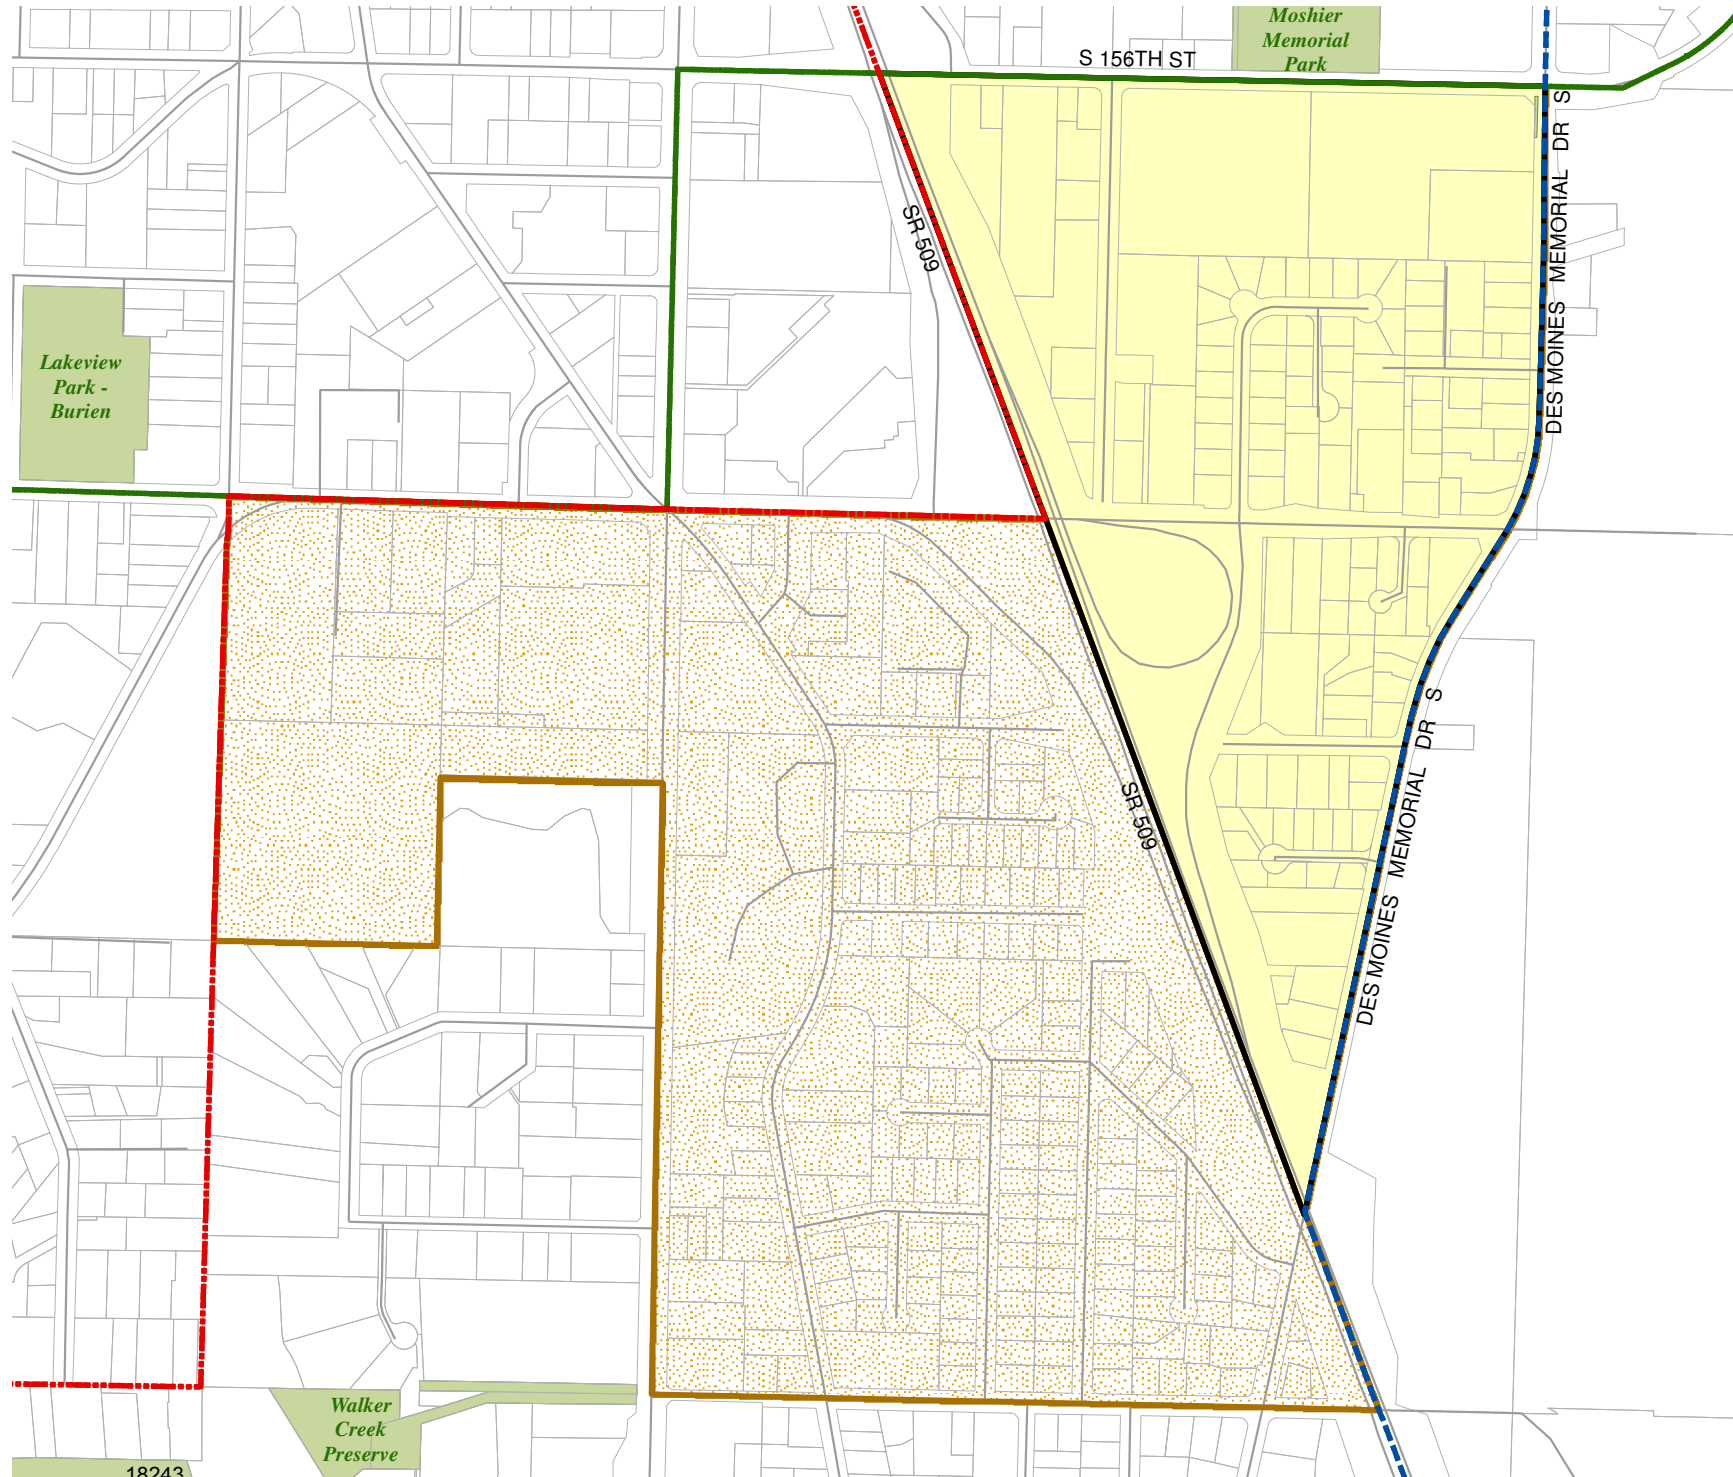

## Legend

-  Legislative District Boundaries
-  Congressional District Boundaries
-  Council District Boundaries
-  New Precinct
-  Old Precinct(s)

<b>Census Tract:</b> Tract 028500	<b>S-T-R:</b> 29-23-04
--------------------------------------	---------------------------

## Legend

-  Legislative District Boundaries
-  Congressional District Boundaries
-  Council District Boundaries
-  New Precinct
-  Old Precinct(s)

<b>Census Tract:</b> Tract 028500	<b>S-T-R:</b> 20-23-04
--------------------------------------	---------------------------

## Legend

-  Legislative District Boundaries
-  Congressional District Boundaries
-  Council District Boundaries
-  New Precinct
-  Old Precinct(s)

<b>Census Tract:</b> Tract 029101	<b>S-T-R:</b> 10-22-04
--------------------------------------	---------------------------

## Legend

-  Legislative District Boundaries
-  Congressional District Boundaries
-  Council District Boundaries
-  New Precinct
-  Old Precinct(s)

<b>Census Tract:</b> Tract 028300	<b>S-T-R:</b> 10-22-04
--------------------------------------	---------------------------