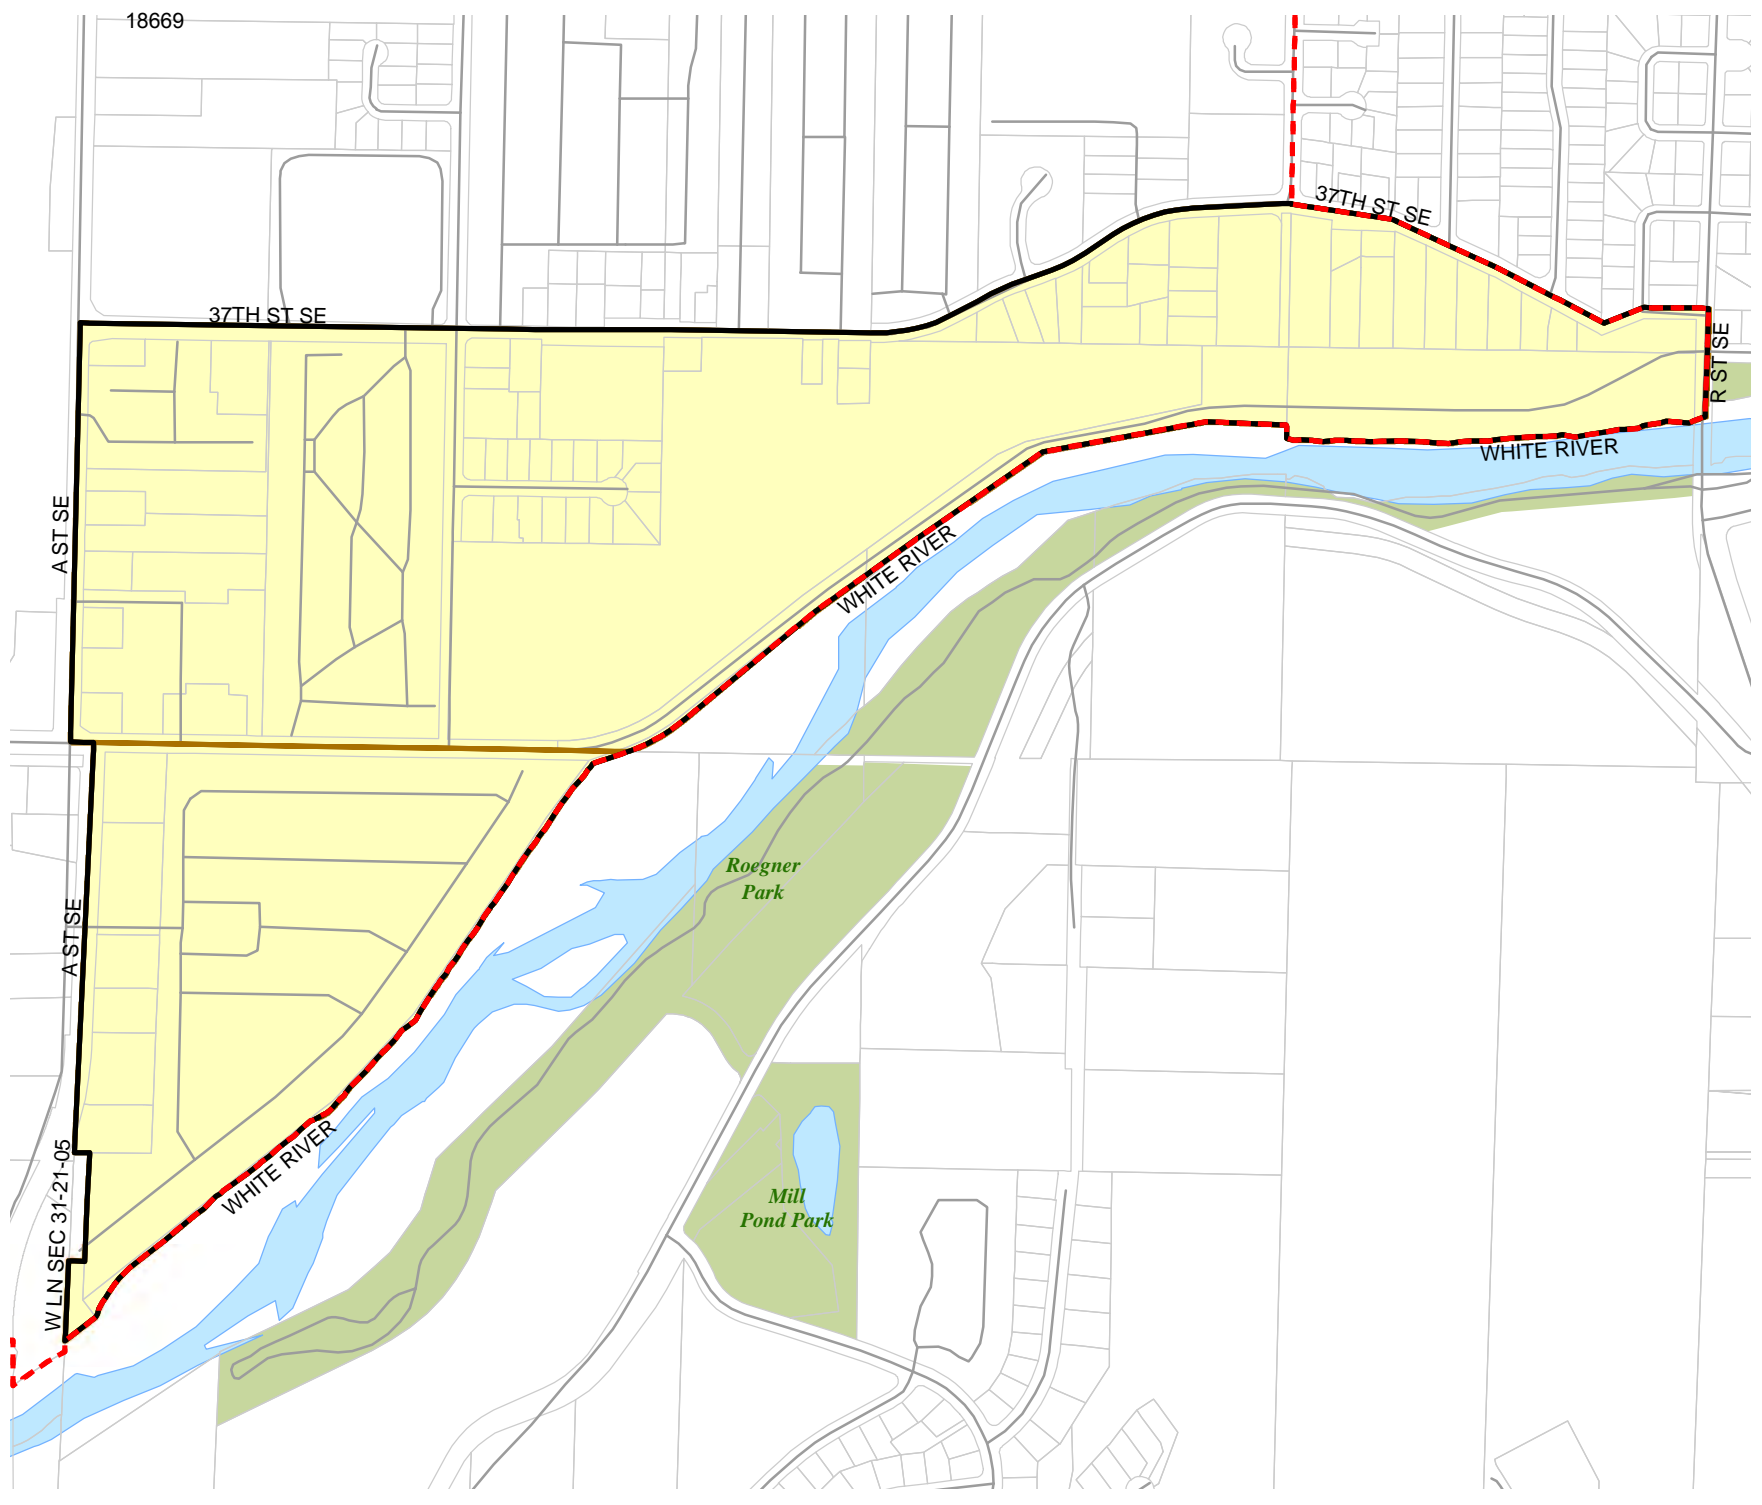

2018 Precinct Alterations

Code	Precinct Name	LG	CG	CC
2703	AUB 30-2703	30	8	7
3477	AUB 30-3477*	30	8	7
2703	AUB 30-2703	30	8	7

Legend

-  Legislative District Boundaries
-  Congressional District Boundaries
-  Council District Boundaries
-  New Precinct
-  Old Precinct(s)

Census Tract:	S-T-R:
Tract 030801	30-21-05

Neely Bridge
Natural Area

2018 Precinct Alterations

Code	Precinct Name	LG	CG	CC
0042	AUB 31-0042	31	8	7
0051	AUB 31-0051	31	8	7
0042	AUB 31-0042	31	8	7

Legend

-  Legislative District Boundaries
-  Congressional District Boundaries
-  Council District Boundaries
-  New Precinct
-  Old Precinct(s)

Legend

-  Legislative District Boundaries
-  Congressional District Boundaries
-  Council District Boundaries
-  New Precinct
-  Old Precinct(s)

Census Tract:	S-T-R:
Tract 031100	28-21-05

2018 Precinct Alterations

Legend

-  Legislative District Boundaries
-  Congressional District Boundaries
-  Council District Boundaries
-  New Precinct
-  Old Precinct(s)

Census Tract: Tract 031000	S-T-R: 32-21-05
--------------------------------------	---------------------------