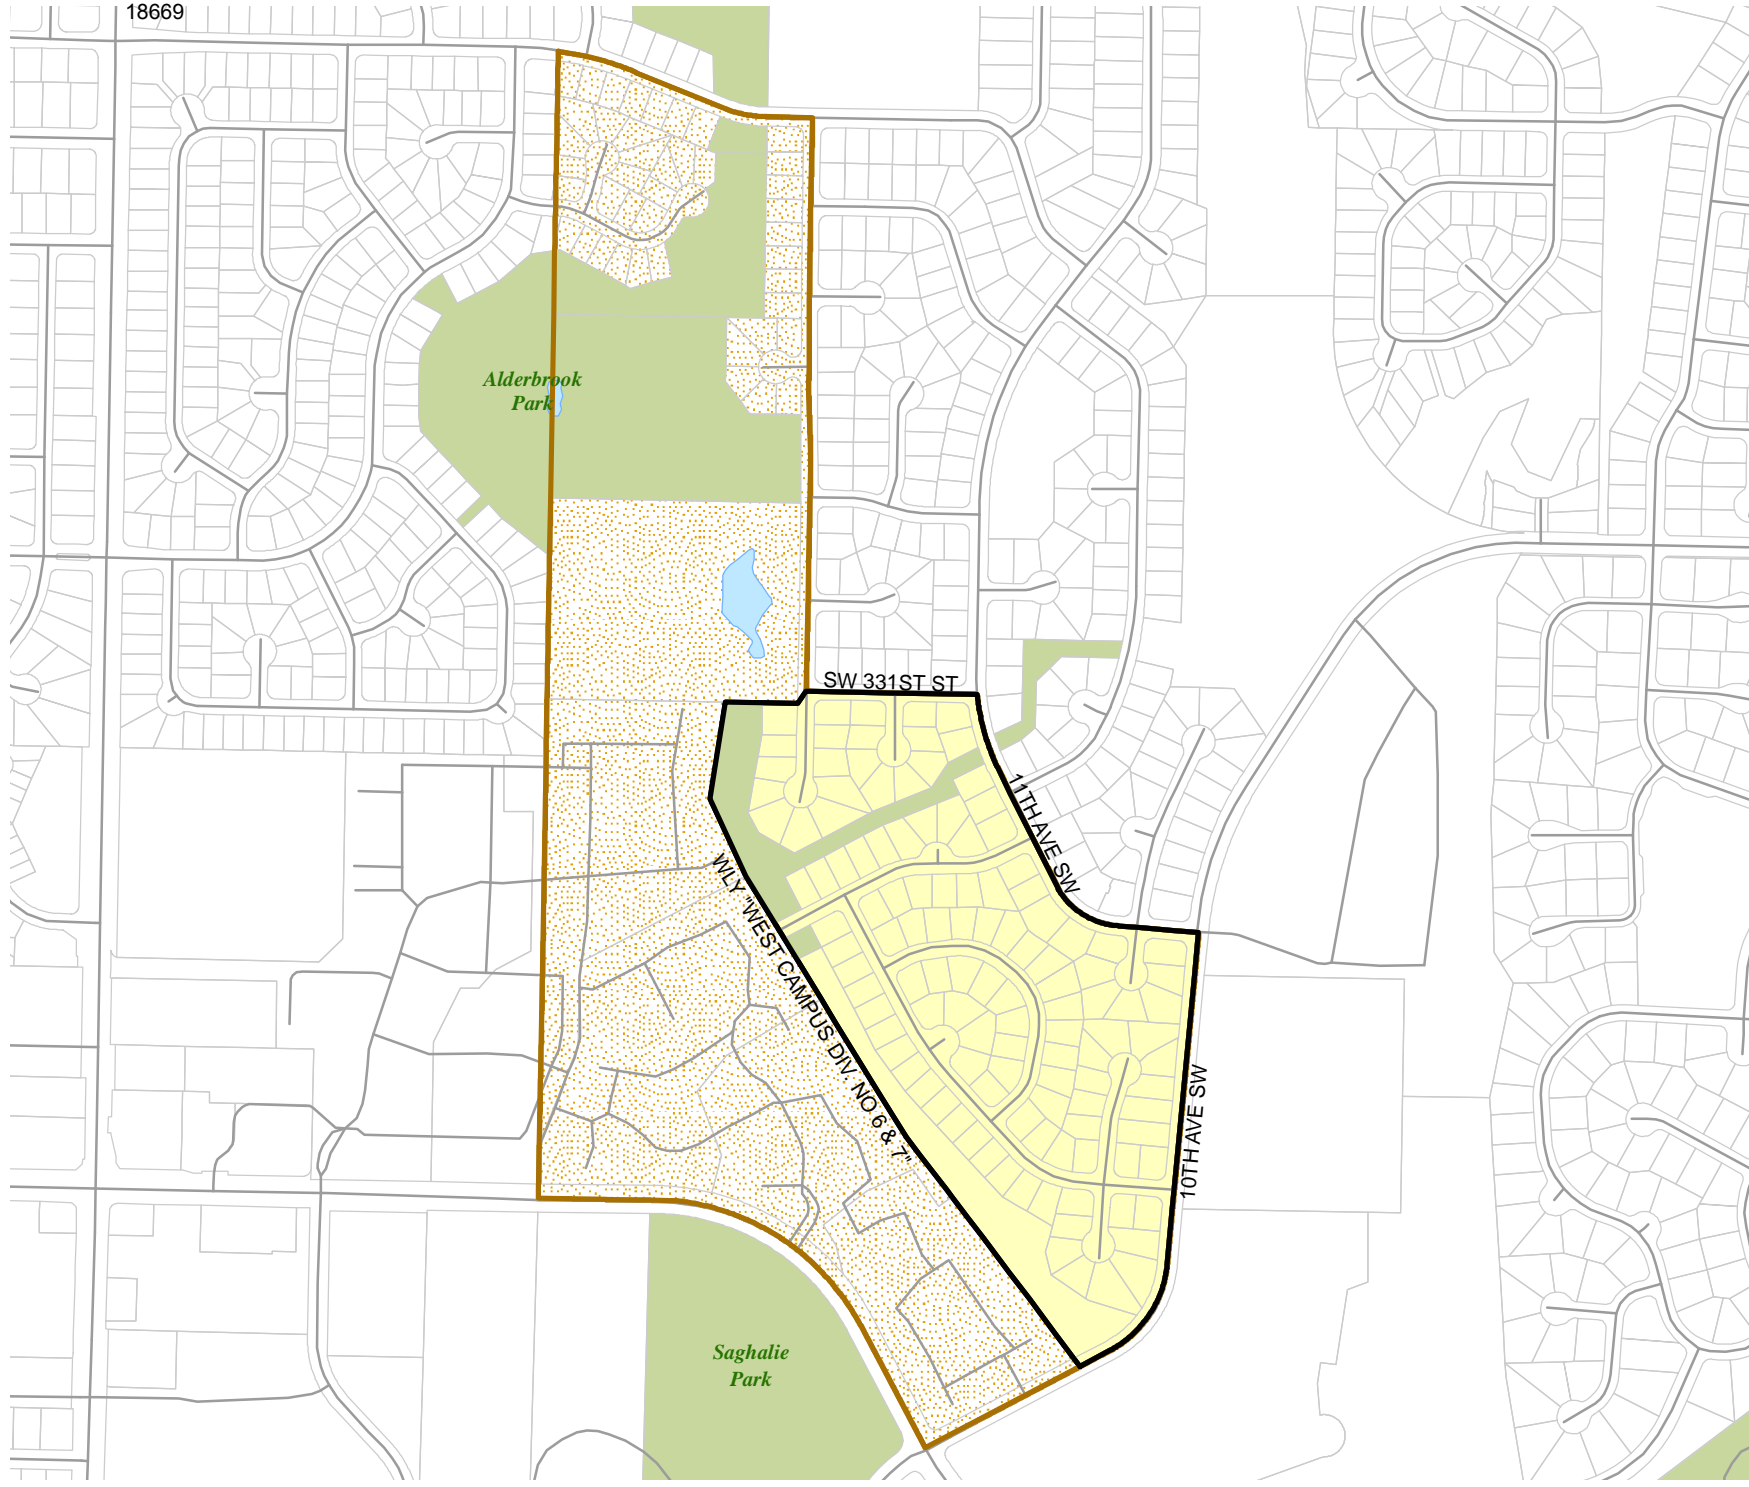

Legend

-  Legislative District Boundaries
-  Congressional District Boundaries
-  Council District Boundaries
-  New Precinct
-  Old Precinct(s)

Census Tract: Tract 030501	S-T-R: 13-21-04
--------------------------------------	---------------------------

2018 Precinct Alterations

Code	Precinct Name	LG	CG	CC
3041	FED 30-3041	30	9	7
3096	FED 30-3096	30	9	7
3305	FED 30-3305	30	9	7
3041	FED 30-3041	30	9	7

Legend

-  Legislative District Boundaries
-  Congressional District Boundaries
-  Council District Boundaries
-  New Precinct
-  Old Precinct(s)

Census Tract: Tract 030308	S-T-R: 13-21-03
--------------------------------------	---------------------------

Path: Y:\RedProjects\Projects\FED_3041.mxd

2018 Precinct Alterations

Code	Precinct Name	LG	CG	CC
3096	FED 30-3096	30	9	7
3096	FED 30-3096	30	9	7

Legend

-  Legislative District Boundaries
-  Congressional District Boundaries
-  Council District Boundaries
-  New Precinct
-  Old Precinct(s)

Census Tract:	S-T-R:
Tract 030308	18-21-04

2018 Precinct Alterations