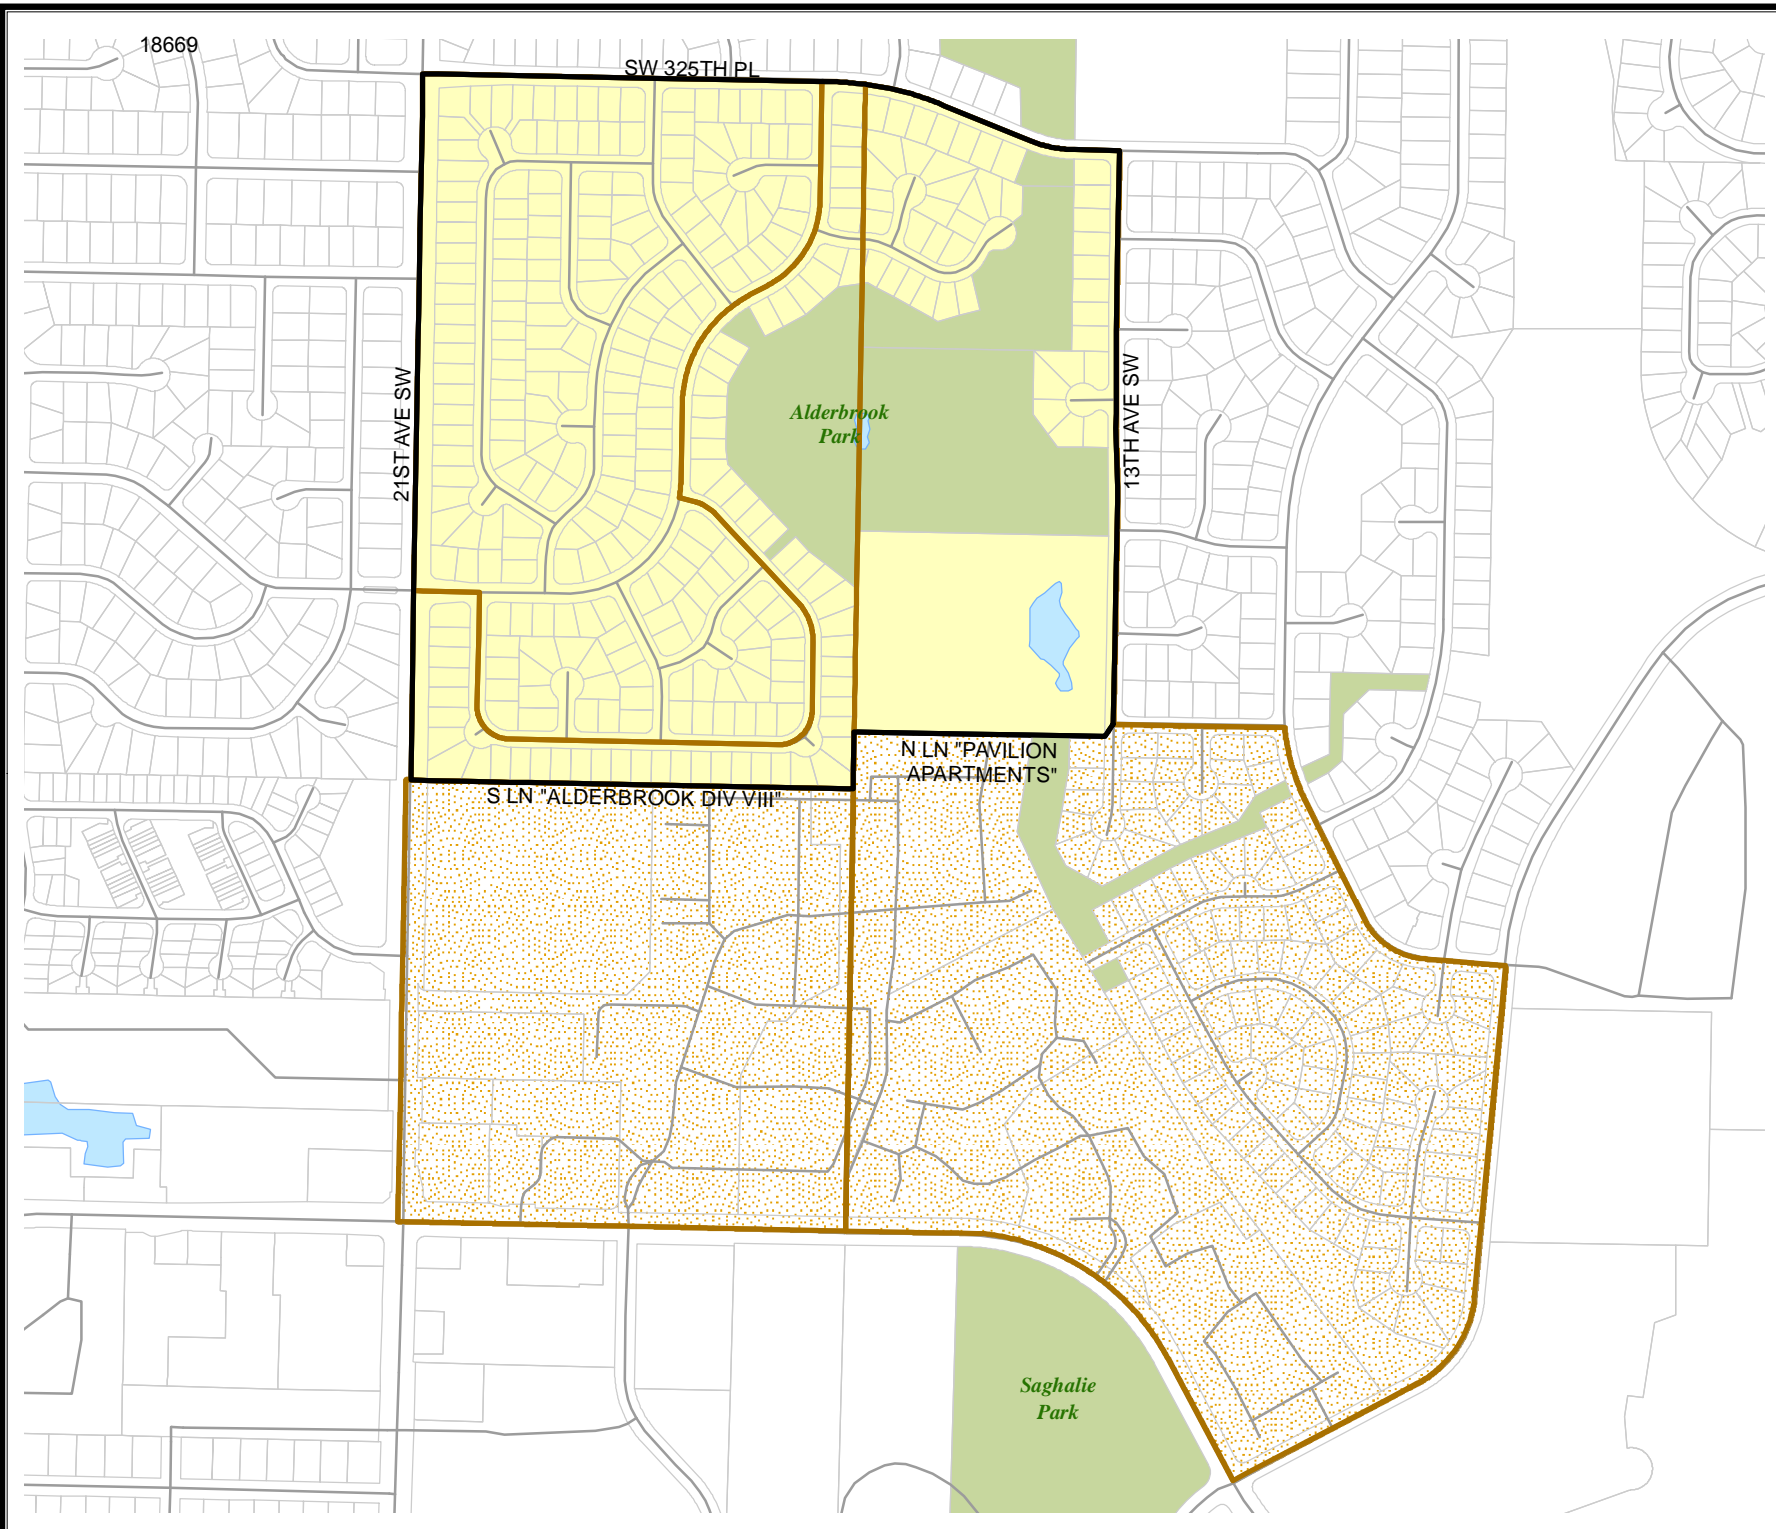

2018 Precinct Alterations

Code	Precinct Name	LG	CG	CC
3041	FED 30-3041	30	9	7
3096	FED 30-3096	30	9	7
3305	FED 30-3305	30	9	7
3041	FED 30-3041	30	9	7

Legend

- Legislative District Boundaries
- Congressional District Boundaries
- Council District Boundaries
- New Precinct
- Old Precinct(s)

Census Tract: Tract 030308	S-T-R: 13-21-03

Path: Y:\RedProjects\Projects\FED_3041.mxd