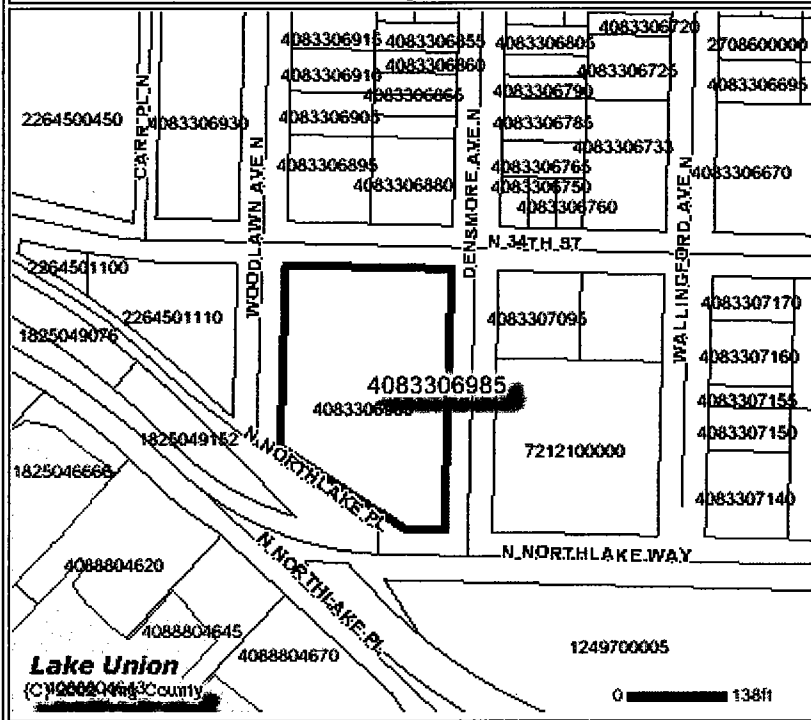

Parcel Map and Data

Parcel Number	4083306985
Address	3301 DENSMORE AV N
Zipcode	98103
Taxpayer	KING COUNTY

The information included on this map has been compiled by King County staff from a variety of sources and is subject to change without notice. King County makes no representations or warranties, express or implied, as to accuracy, completeness, timeliness, or rights to the use of such information. King County shall not be liable for any general, special, indirect, incidental, or consequential damages including, but not limited to, lost revenues or lost profits resulting from the use or misuse of the information contained on this map. Any sale of this map or information on this map is prohibited except by written permission of King County."

By visiting this and other King County web pages,
you expressly agree to be bound by terms and conditions of the site.
[The details.](#)