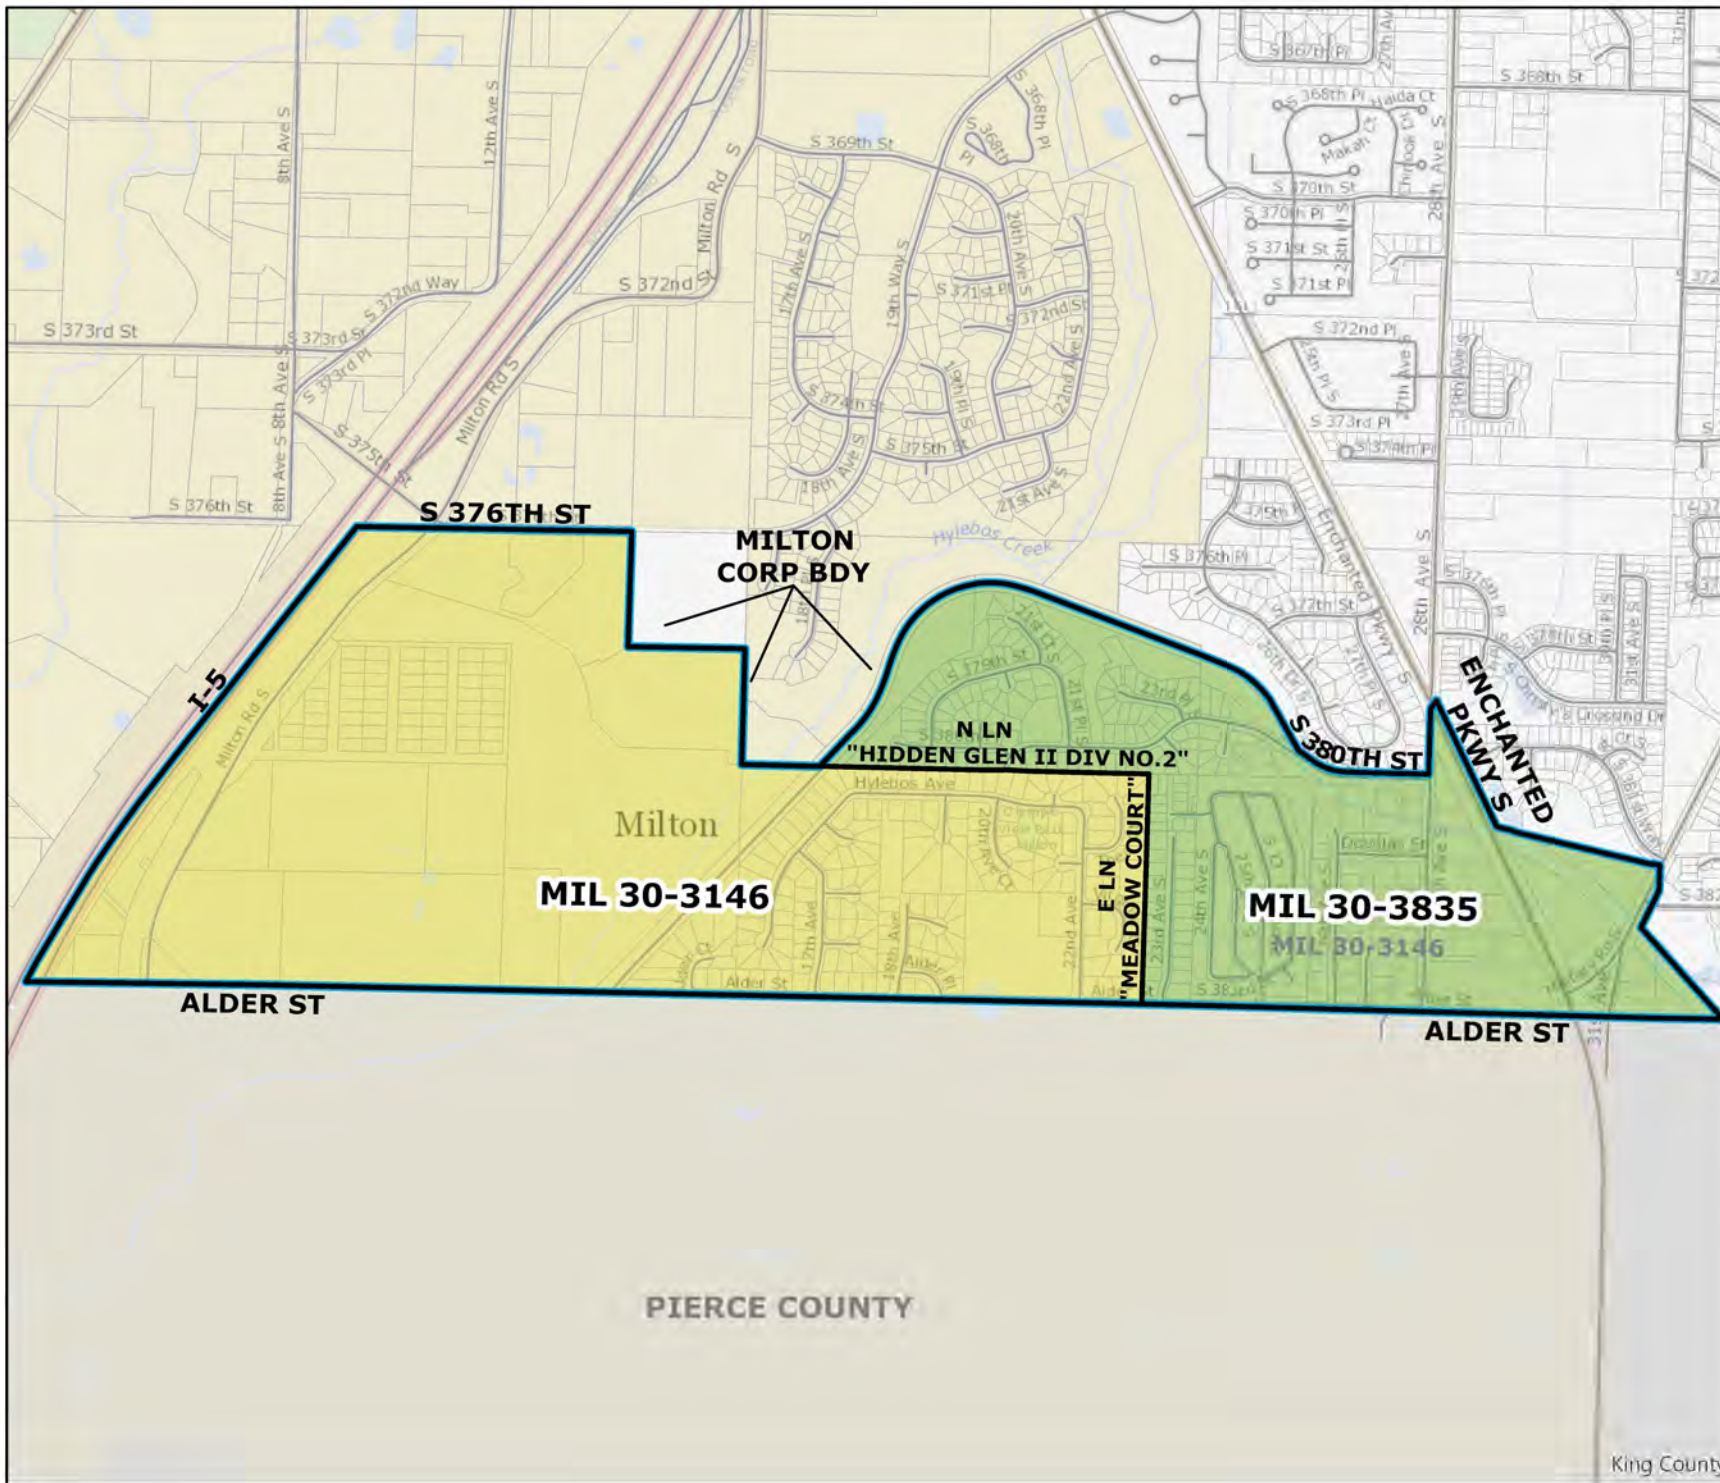

2020 Precinct Alterations

Code	Precinct Name	LG	CG	CC
3835	MIL 30-3835	30	8	7
3146	MIL 30-3146	30	8	7

Original Precinct(s)				
3146	MIL 30-3146	30	8	7

*: Denotes precinct(s) that have been abolished.
Precinct map produced by King County GIS Elections in accordance with KCC 1.12.101 & RCW 29A.16.040

Legend

- Original Precinct(s)
- New Precinct(s)
- Altered Precinct(s)