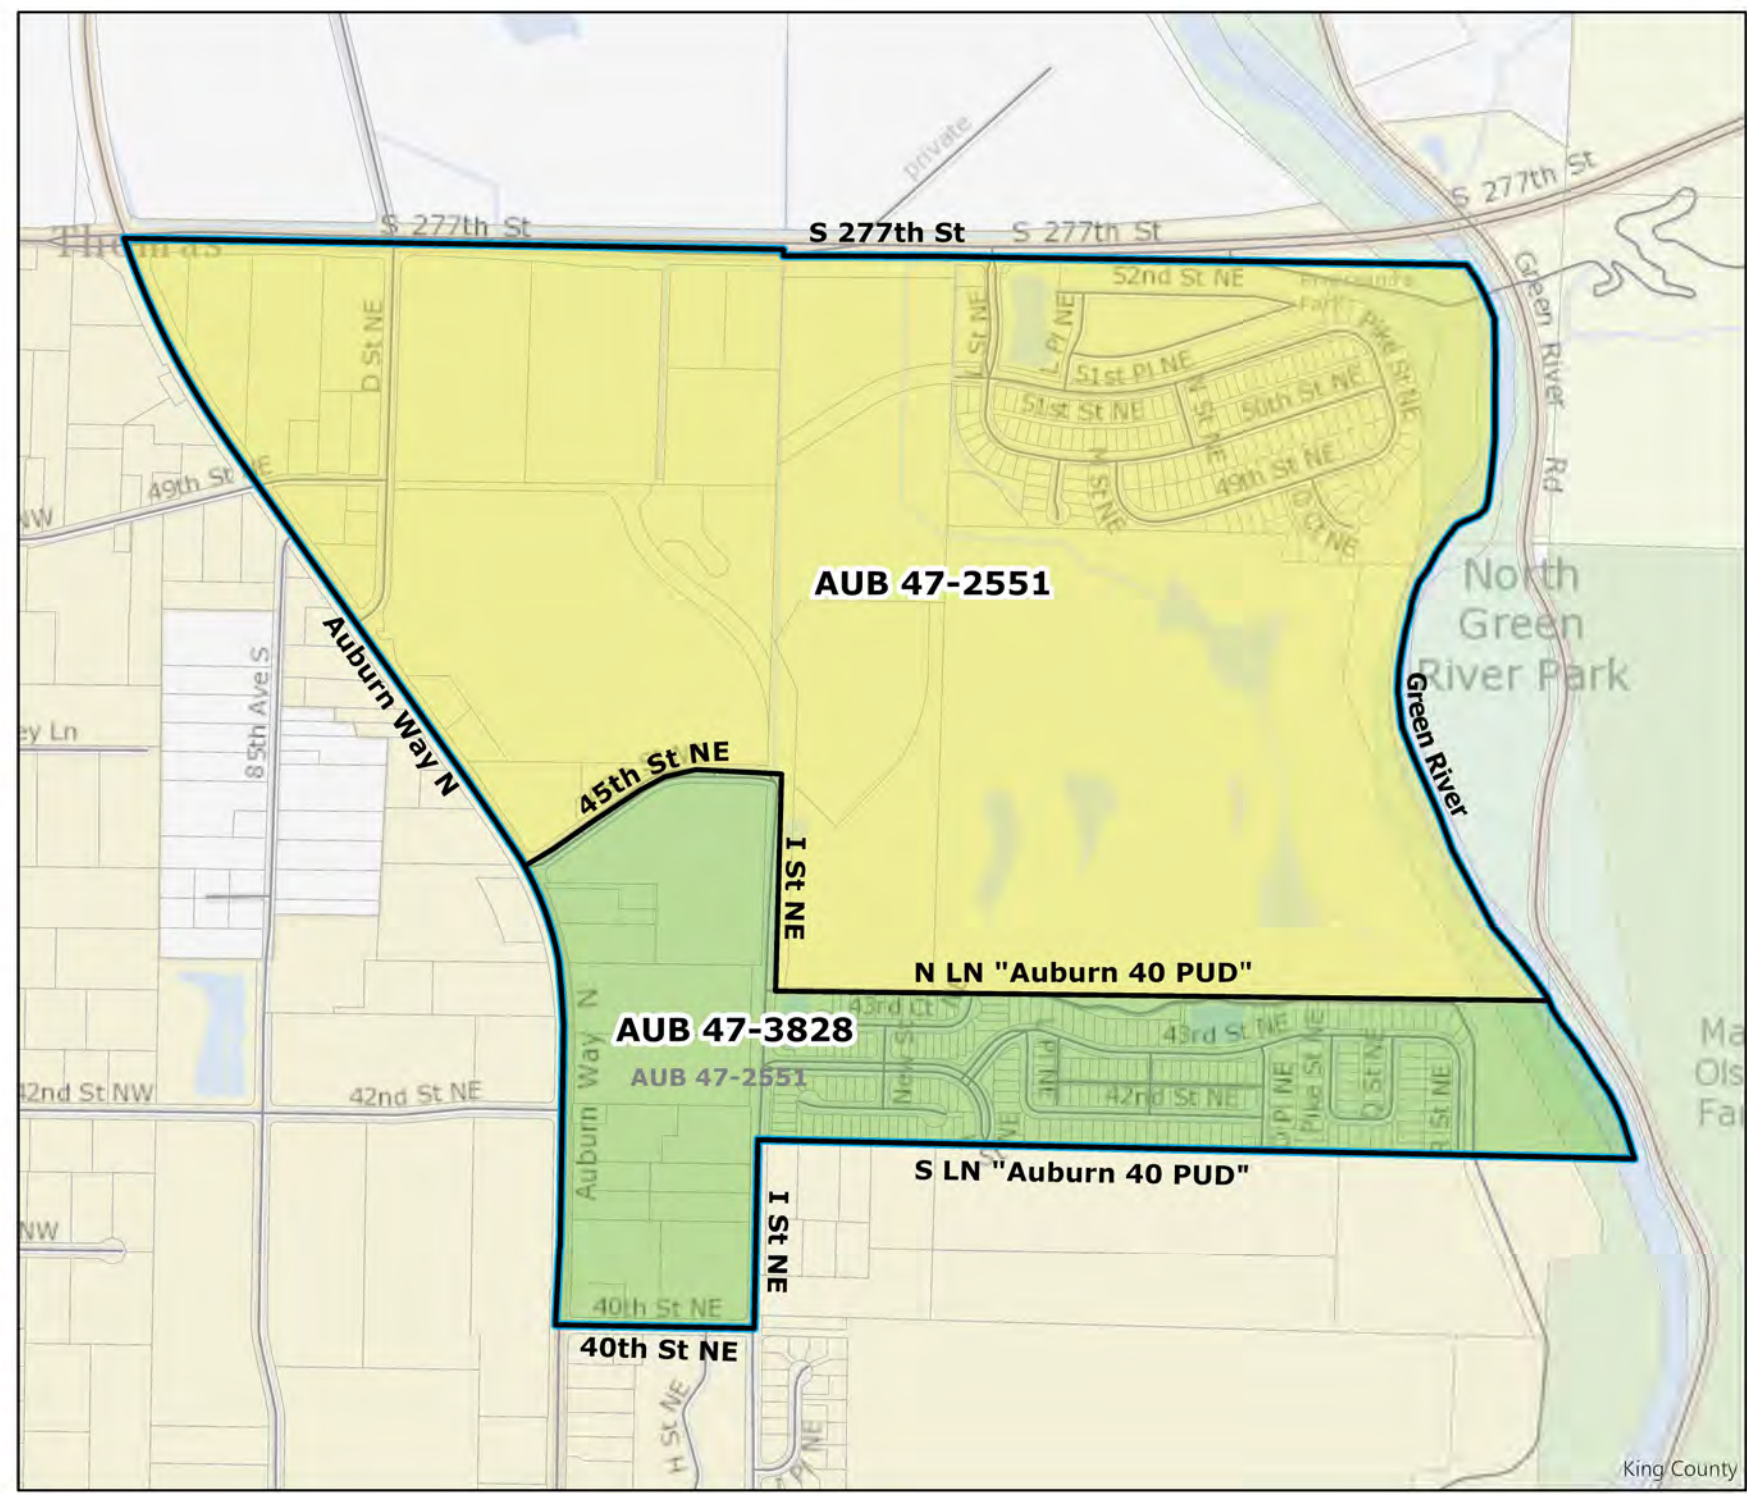

ORDINANCE 19056

Attachment I - Maps

King County Council District 7

2020 Precinct Alterations

Code	Precinct Name	LG	CG	CC
3828	AUB 47-3828	47	8	7
2551	AUB 47-2551	47	8	7
Original Precinct(s)				
2551	AUB 47-2551	47	8	7

*: Denotes precinct(s) that have been abolished.
 Precinct map produced by King County GIS Elections in accordance with KCC 1.12.101 & RCW 29A.16.040

Legend

- Original Precinct(s)
- New Precinct(s)
- Altered Precinct(s)

Legend

- Original Precinct(s)
- New Precinct(s)
- Altered Precinct(s)

2020 Precinct Alterations

Code	Precinct Name	LG	CG	CC
3832	FED 30-3832	30	9	7
2996	FED 30-2996	30	9	7

Original Precinct(s)				
2996	FED 30-2996	30	9	7

Legend

- Original Precinct(s)
- New Precinct(s)
- Altered Precinct(s)