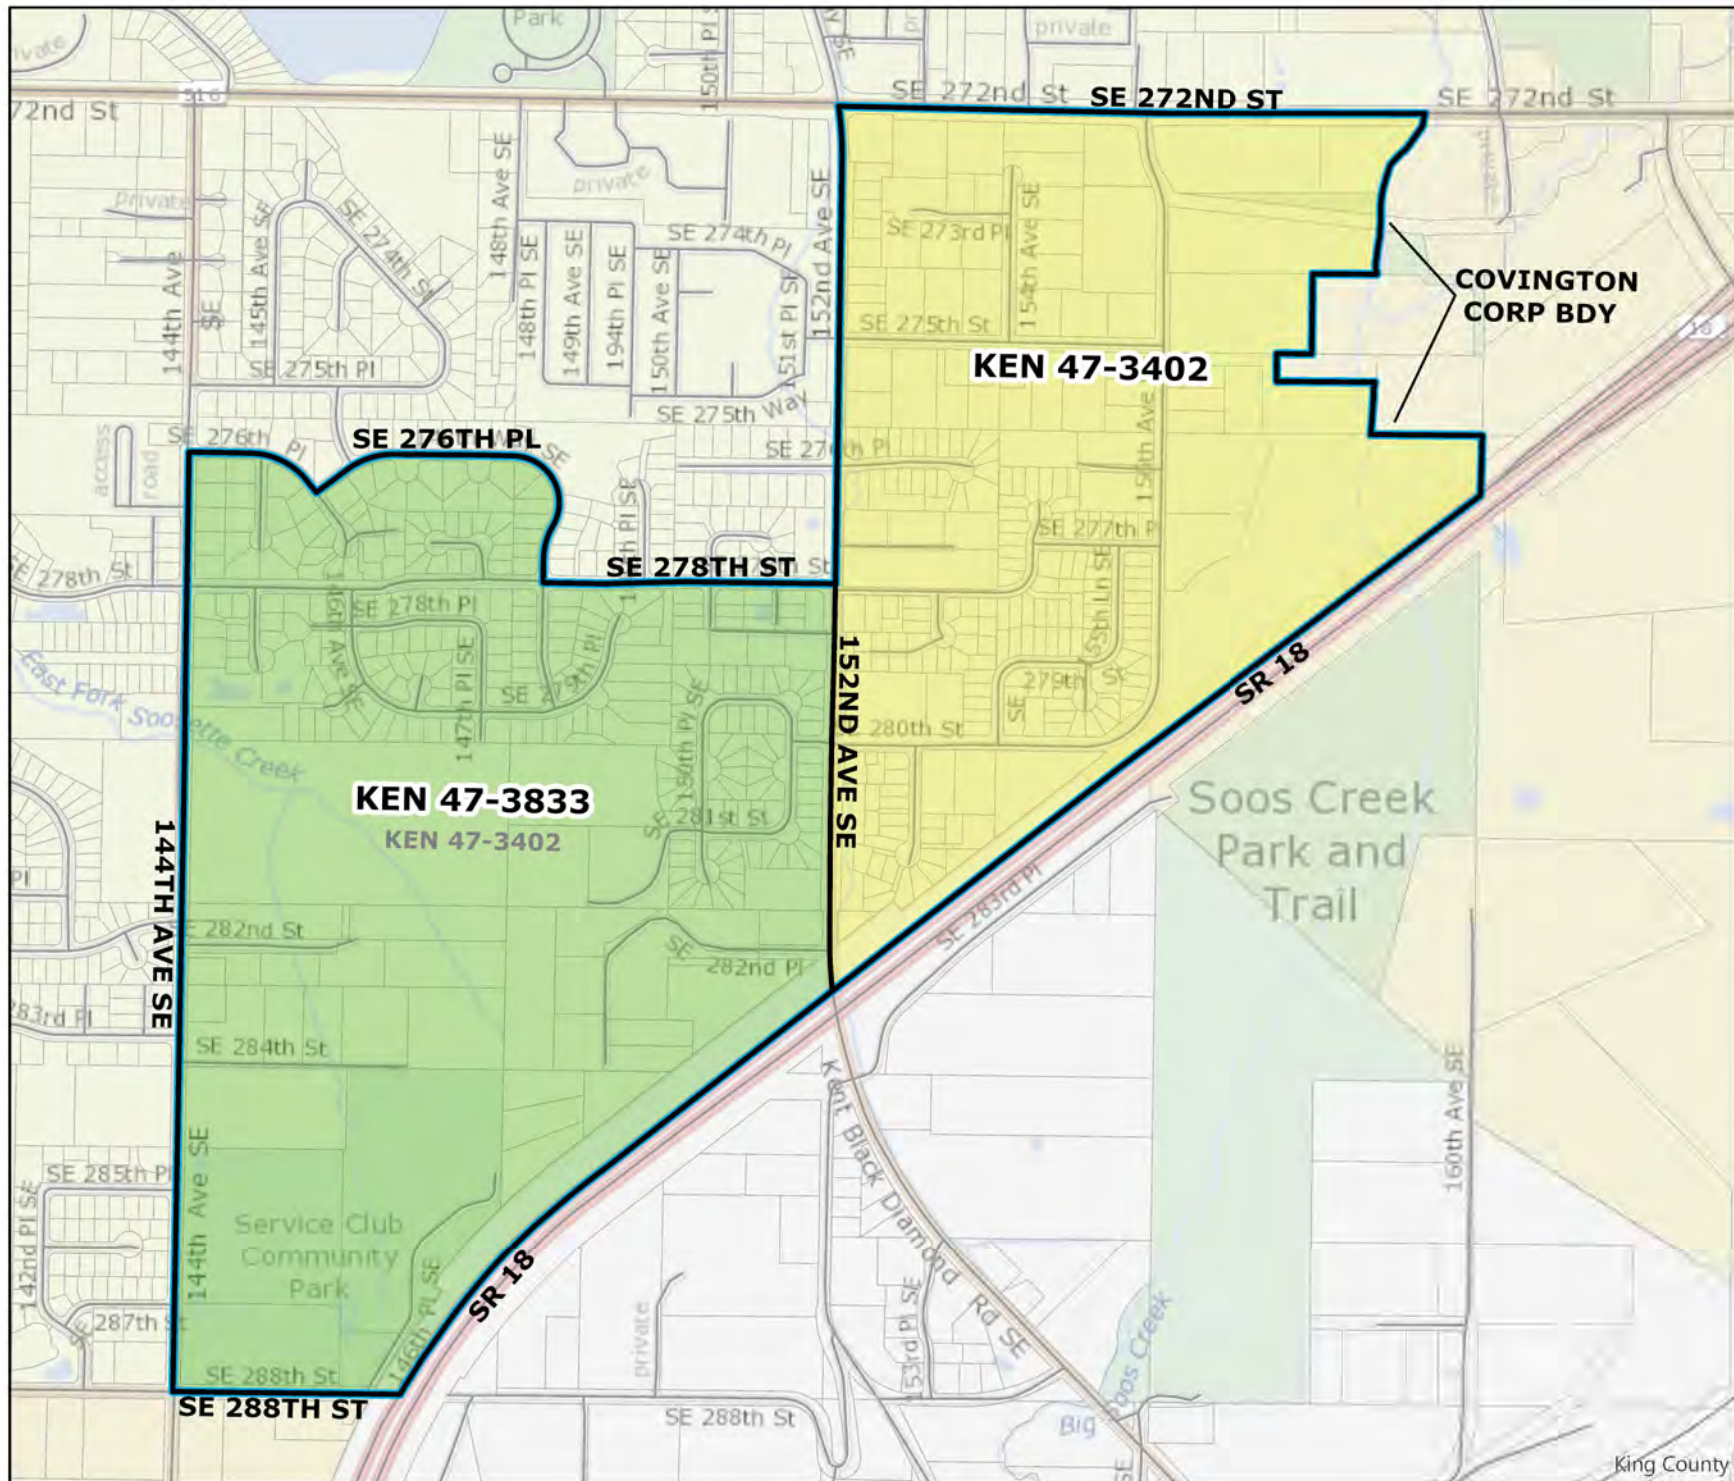

Legend

- Original Precinct(s)
- New Precinct(s)
- Altered Precinct(s)

2020 Precinct Alterations

Code	Precinct Name	LG	CG	CC
3832	FED 30-3832	30	9	7
2996	FED 30-2996	30	9	7

Original Precinct(s)				
2996	FED 30-2996	30	9	7

*: Denotes precinct(s) that have been abolished.
 Precinct map produced by King County GIS Elections in accordance with KCC 1.12.101 & RCW 29A.16.040

Legend

- Original Precinct(s)
- New Precinct(s)
- Altered Precinct(s)

Legend

- Original Precinct(s)
- New Precinct(s)
- Altered Precinct(s)