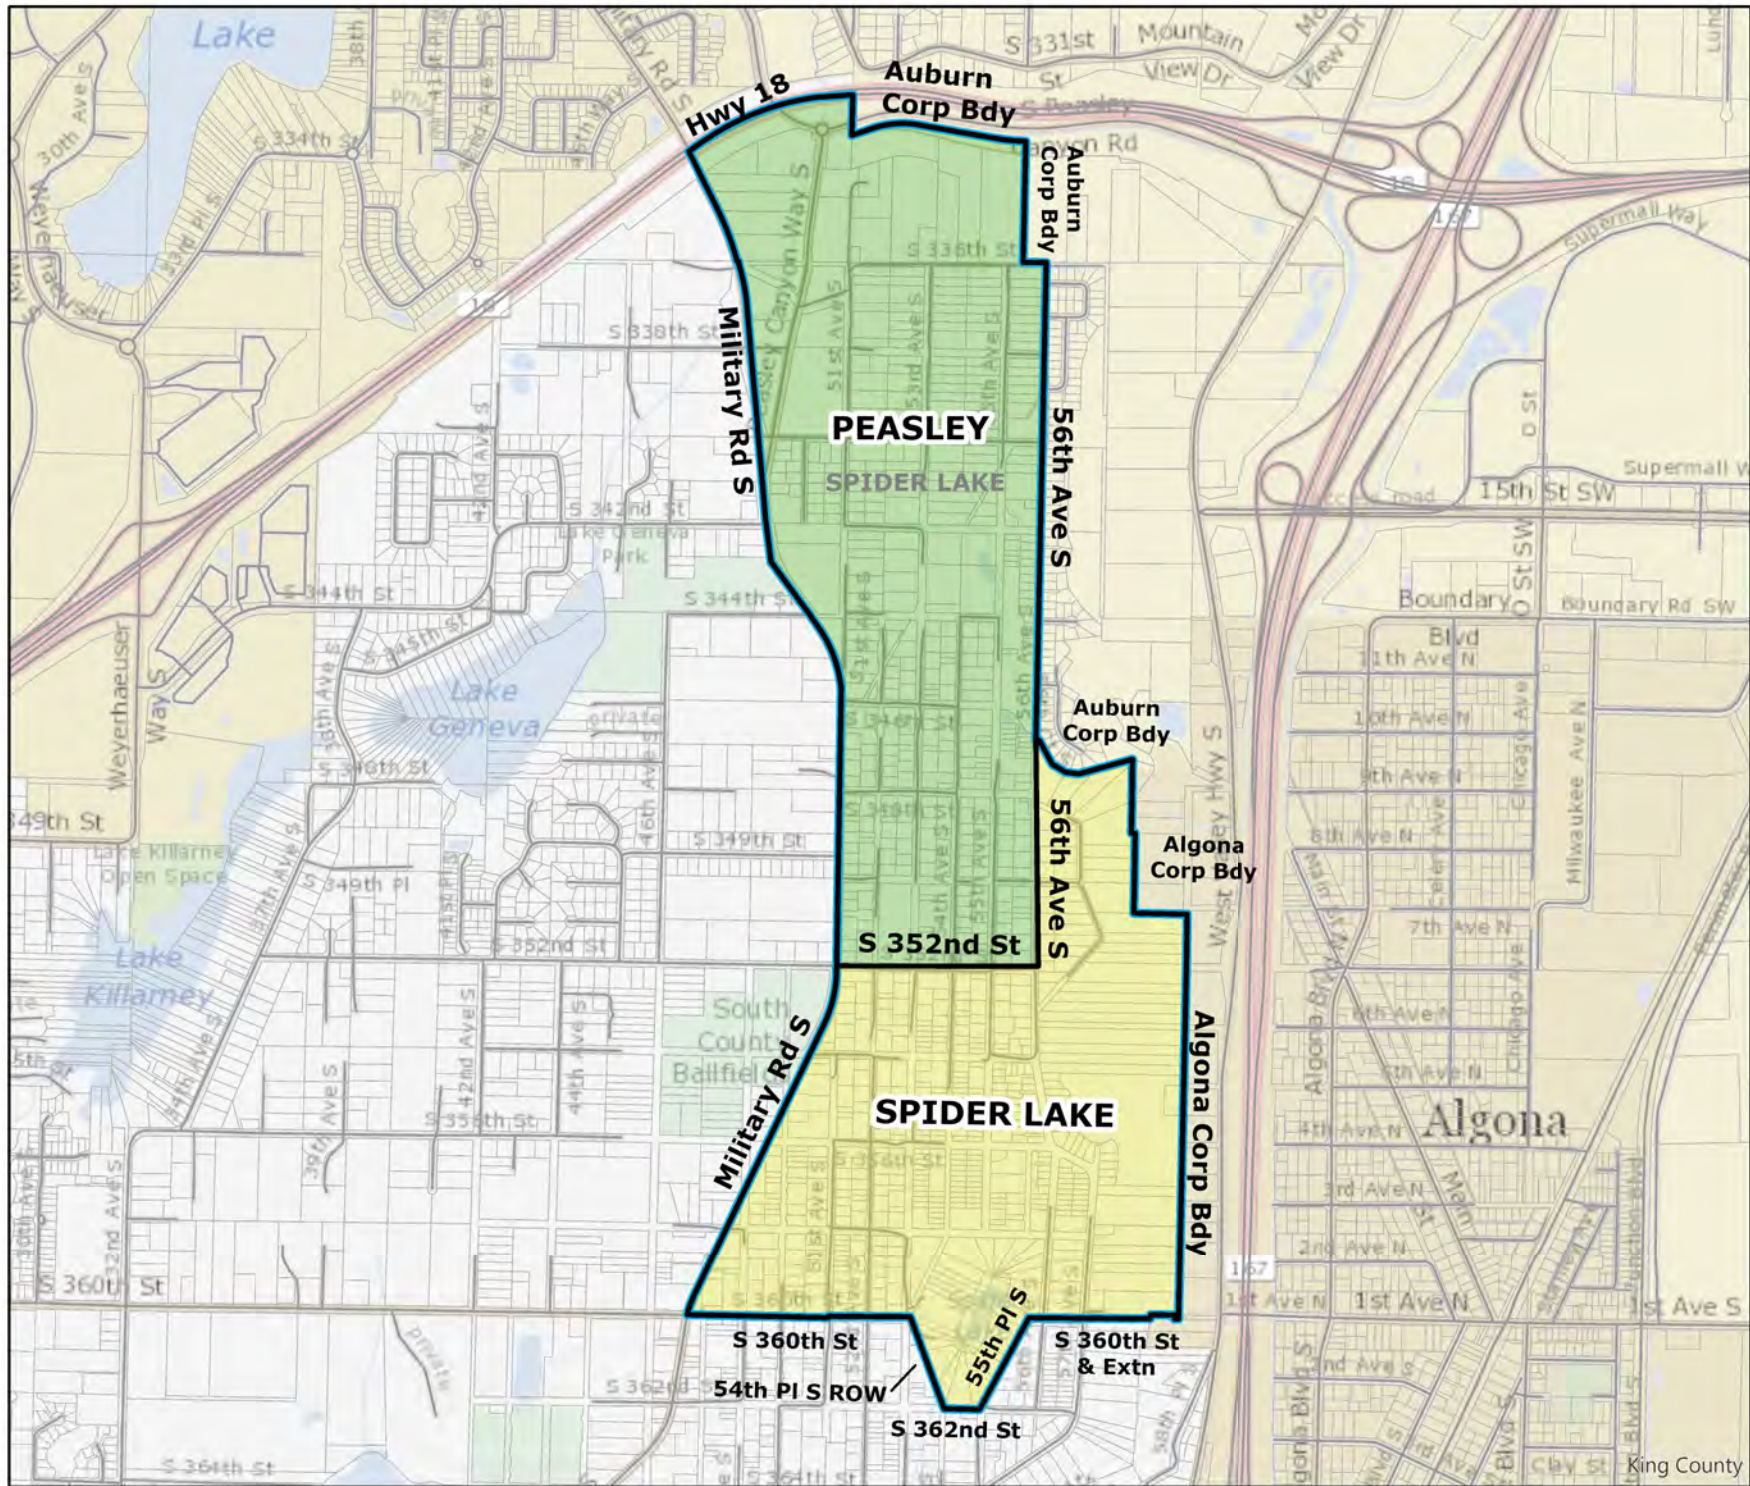

Legend

- Original Precinct(s)
- New Precinct(s)
- Altered Precinct(s)

2020 Precinct Alterations

Code	Precinct Name	LG	CG	CC
3835	MIL 30-3835	30	8	7
3146	MIL 30-3146	30	8	7

Original Precinct(s)				
3146	MIL 30-3146	30	8	7

*: Denotes precinct(s) that have been abolished.
 Precinct map produced by King County GIS Elections in accordance with KCC 1.12.101 & RCW 29A.16.040

Legend

- Original Precinct(s)
- New Precinct(s)
- Altered Precinct(s)

Legend

- Original Precinct(s)
- New Precinct(s)
- Altered Precinct(s)