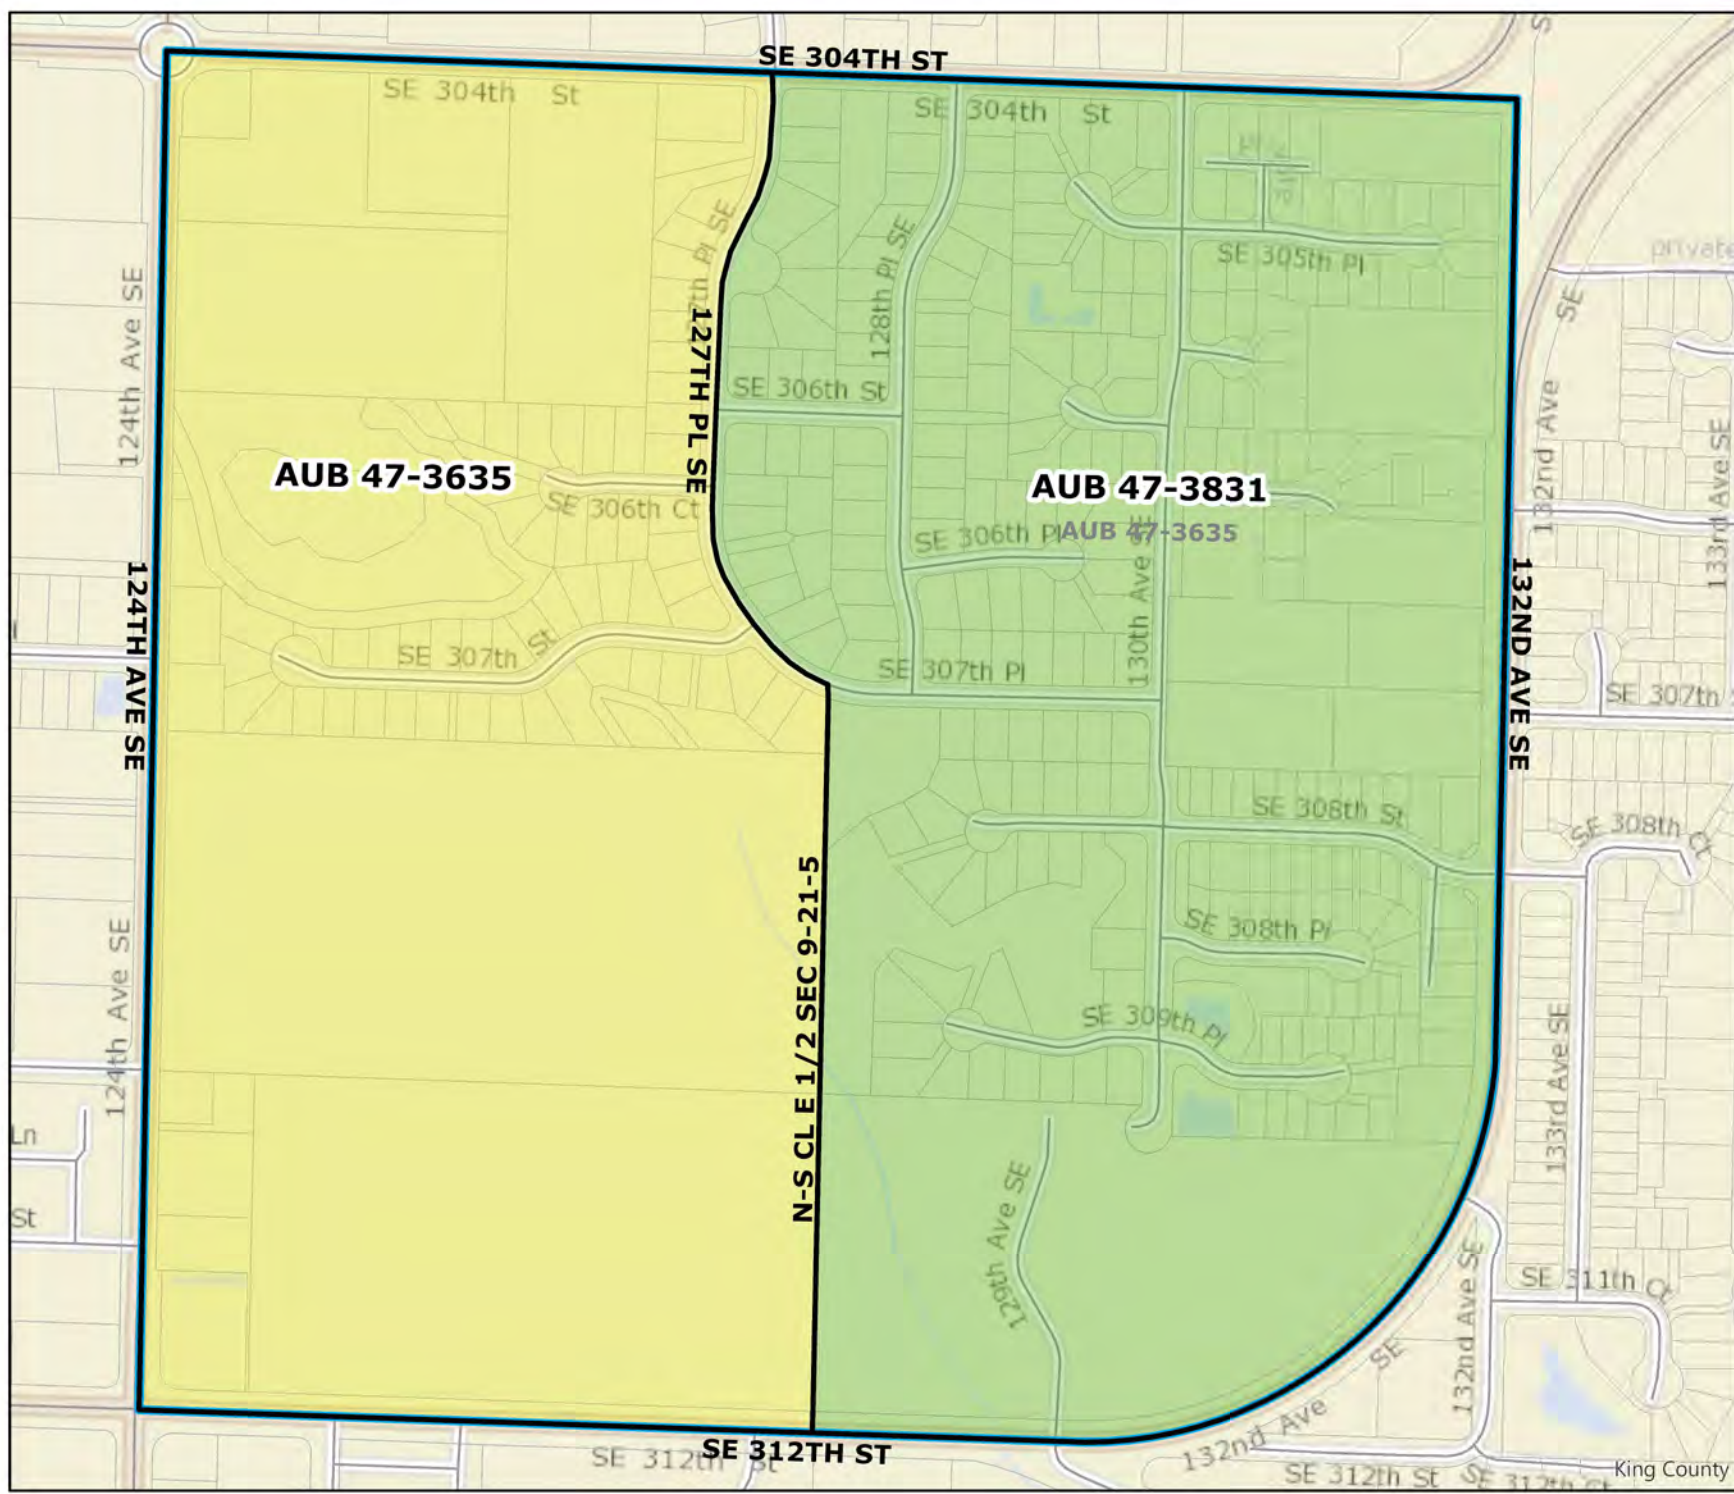

ORDINANCE 19056

Attachment I - Maps

King County Council District 7

2020 Precinct Alterations

Code	Precinct Name	LG	CG	CC
3828	AUB 47-3828	47	8	7
2551	AUB 47-2551	47	8	7
Original Precinct(s)				
2551	AUB 47-2551	47	8	7

*: Denotes precinct(s) that have been abolished.
 Precinct map produced by King County GIS Elections in accordance with KCC 1.12.101 & RCW 29A.16.040

Legend

- Original Precinct(s)
- New Precinct(s)
- Altered Precinct(s)

Legend

- Original Precinct(s)
- New Precinct(s)
- Altered Precinct(s)

2020 Precinct Alterations

Code	Precinct Name	LG	CG	CC
3832	FED 30-3832	30	9	7
2996	FED 30-2996	30	9	7

Original Precinct(s)				
2996	FED 30-2996	30	9	7

Legend

- Original Precinct(s)
- New Precinct(s)
- Altered Precinct(s)