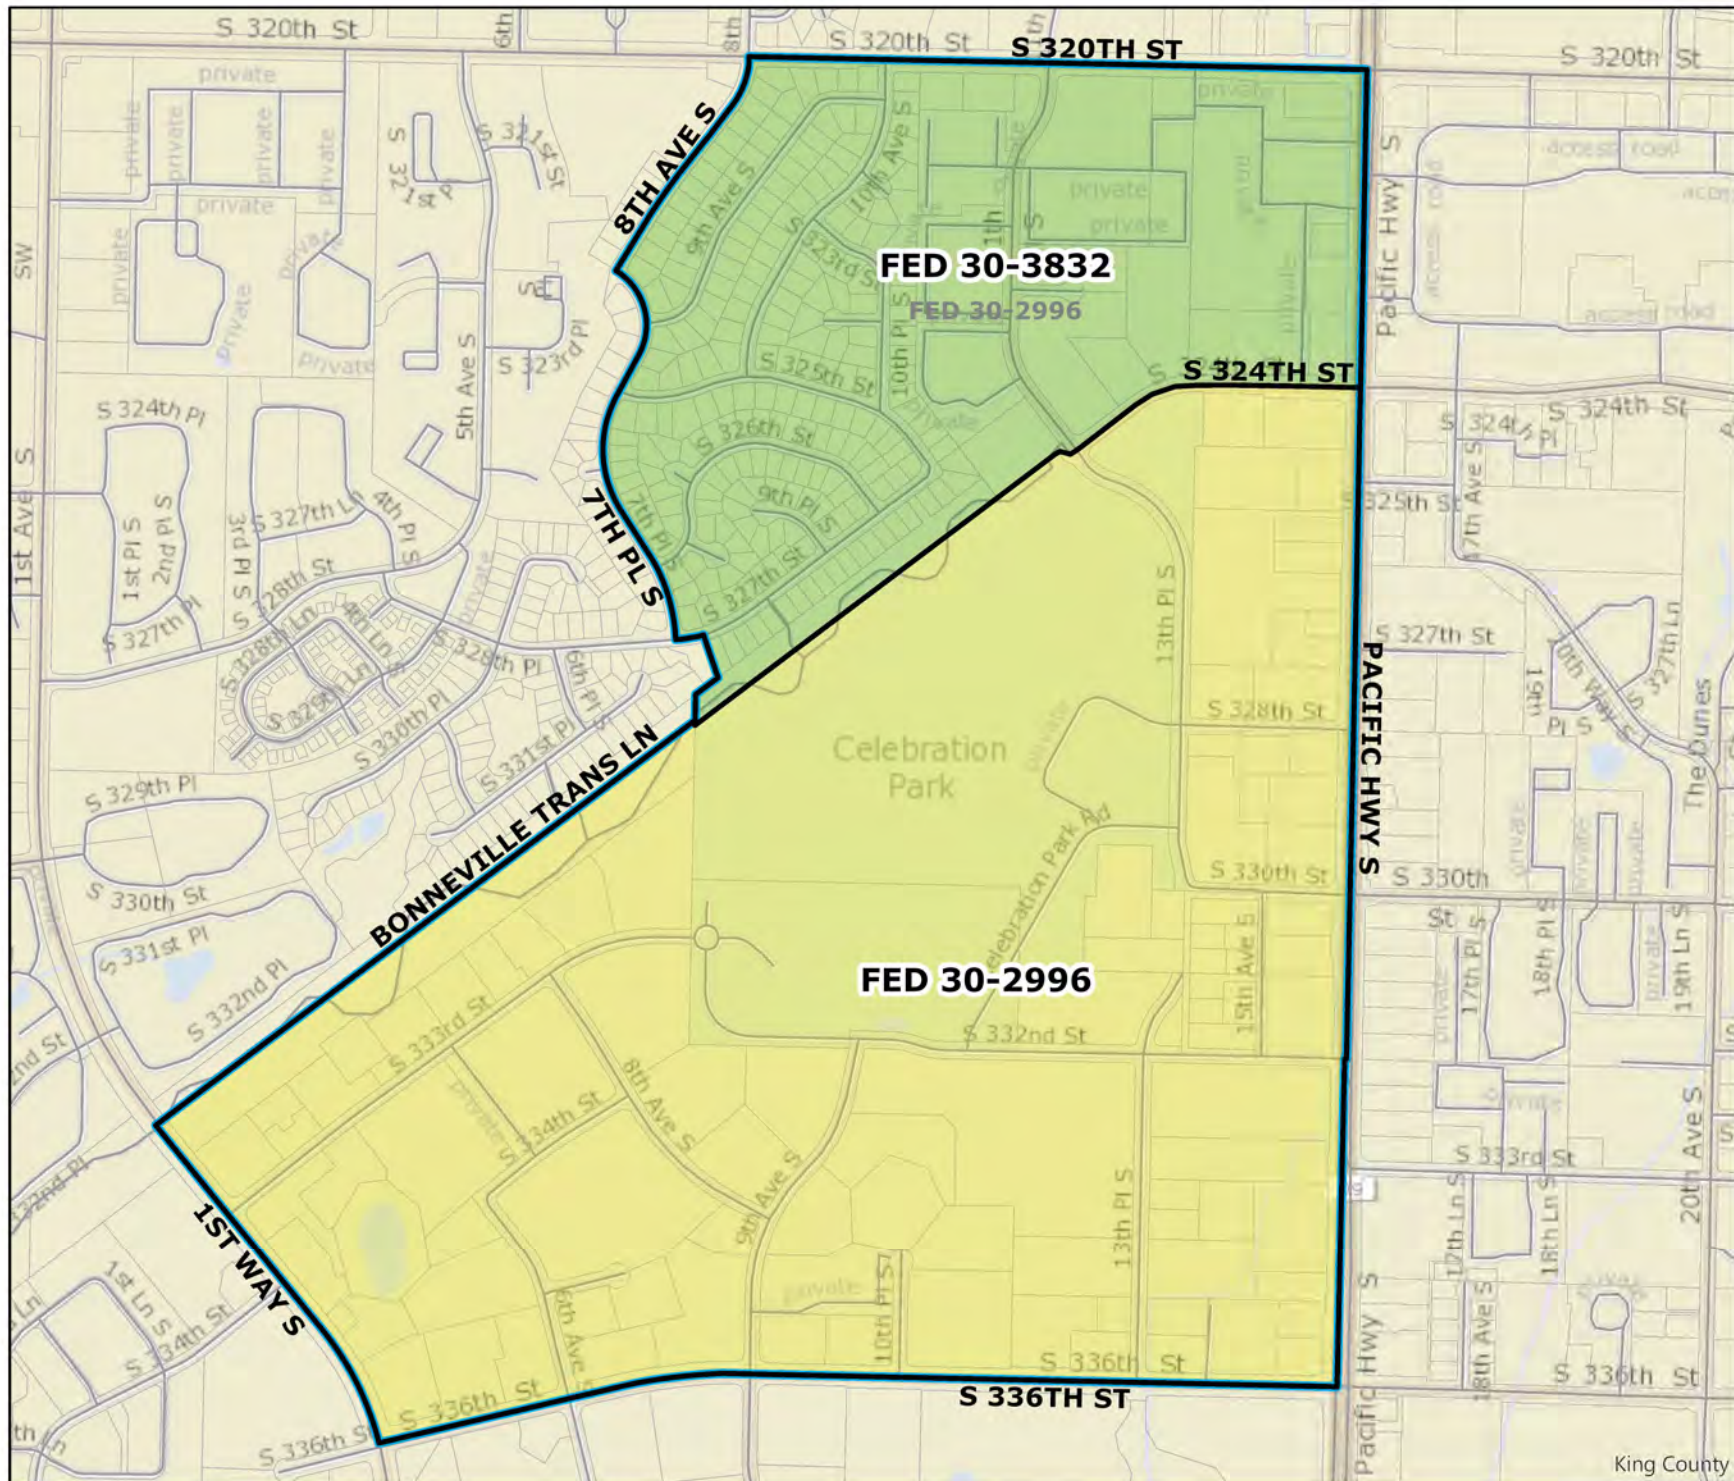

*: Denotes precinct(s) that have been abolished.
 Precinct map produced by King County GIS Elections in accordance with KCC 1.12.101 & RCW 29A.16.040

Legend

- Original Precinct(s)
- New Precinct(s)
- Altered Precinct(s)

2020 Precinct Alterations

Code	Precinct Name	LG	CG	CC
3831	AUB 47-3831	47	8	7
3635	AUB 47-3635	47	8	7

Original Precinct(s)				
3635	AUB 47-3635	47	8	7

*: Denotes precinct(s) that have been abolished.
 Precinct map produced by King County GIS Elections in accordance with KCC 1.12.101 & RCW 29A.16.040

Legend

- Original Precinct(s)
- New Precinct(s)
- Altered Precinct(s)

2020 Precinct Alterations

Code	Precinct Name	LG	CG	CC
3832	FED 30-3832	30	9	7
2996	FED 30-2996	30	9	7

Original Precinct(s)				
2996	FED 30-2996	30	9	7