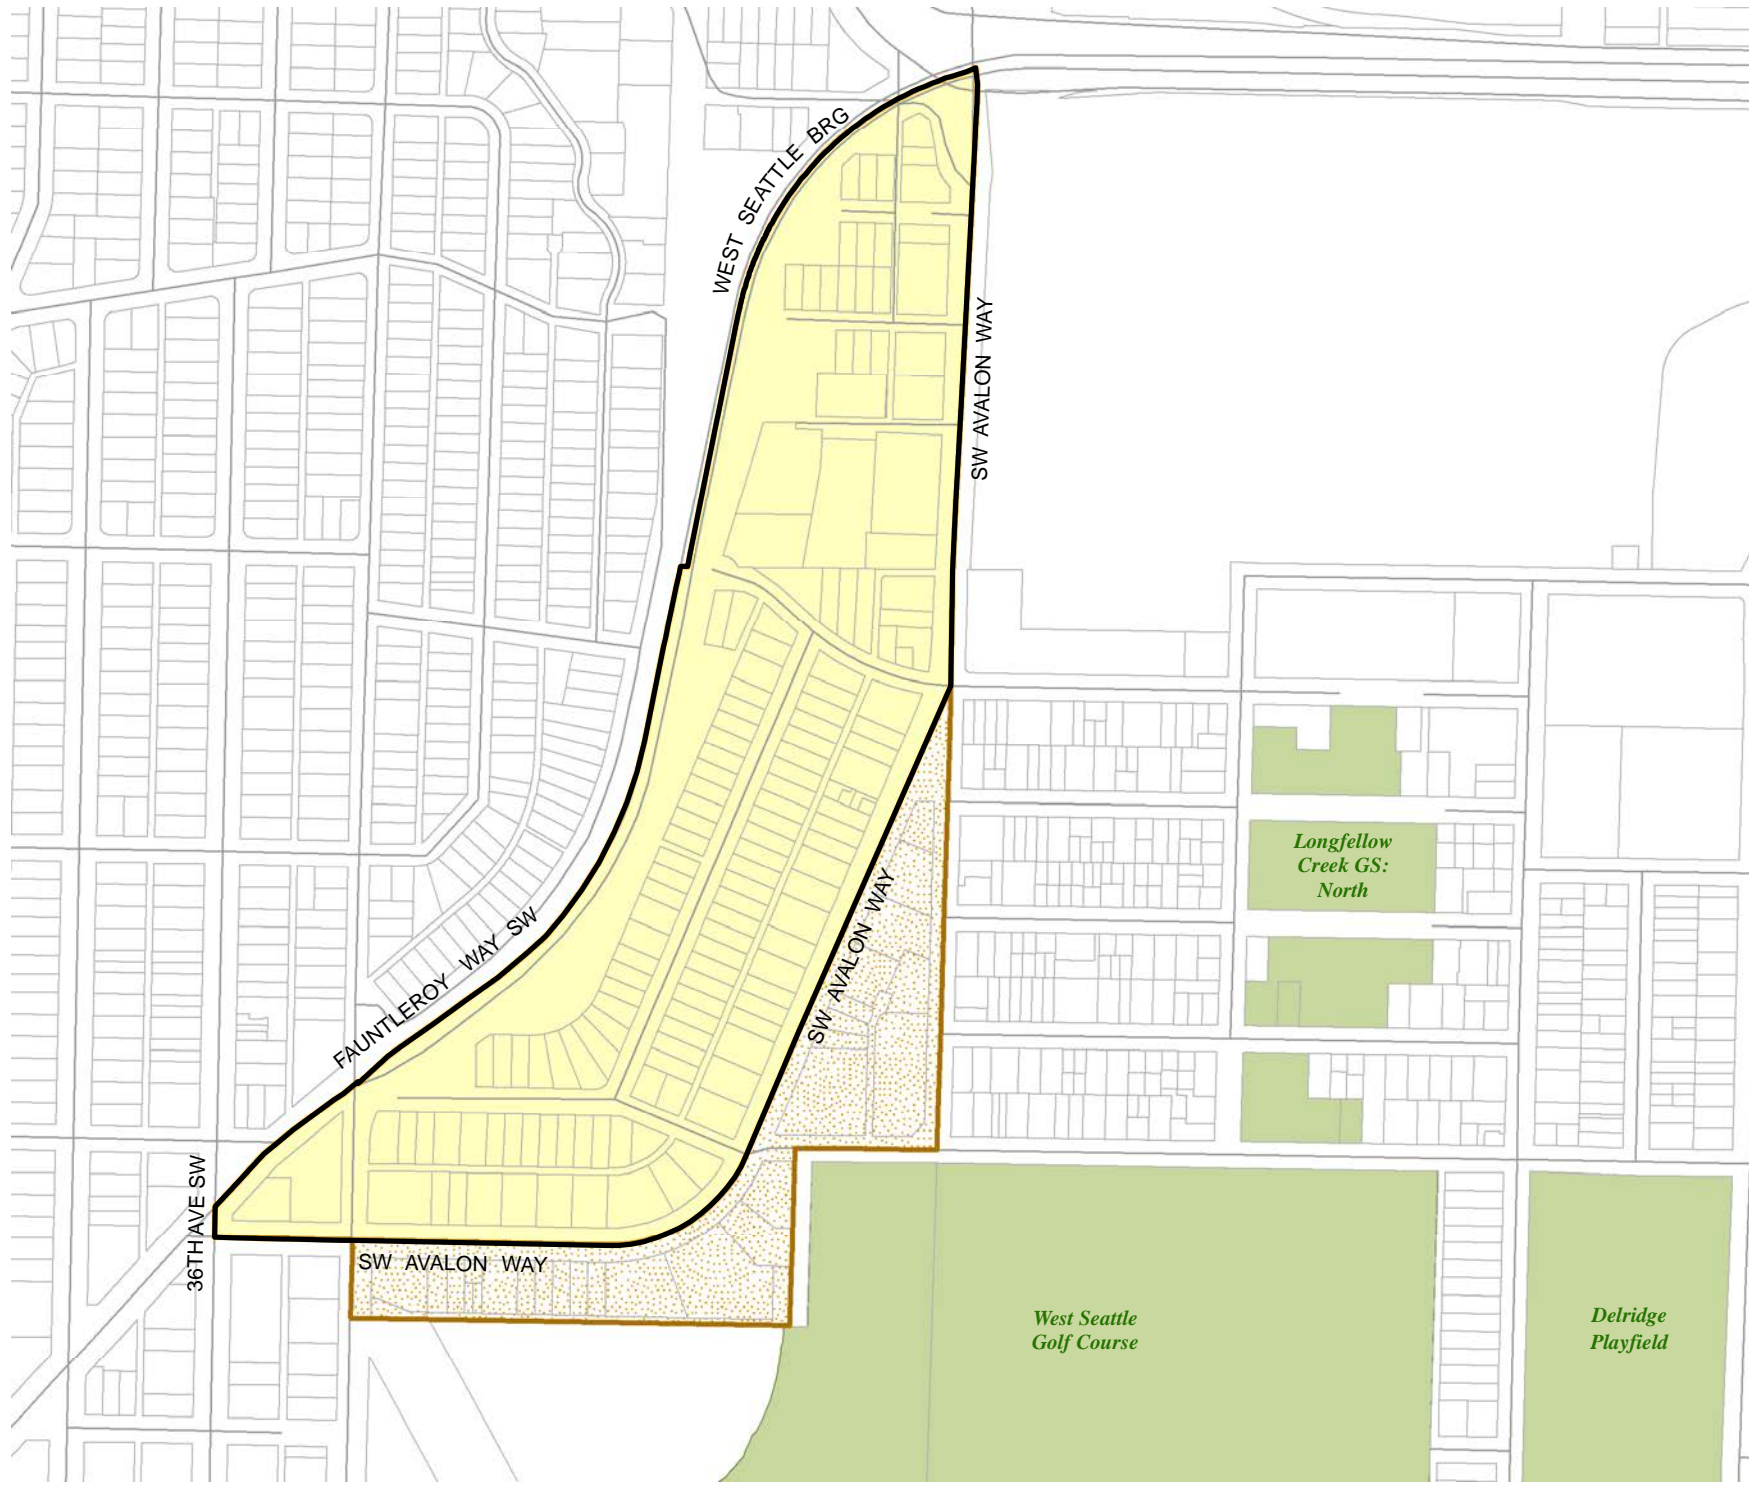

2015 Precinct Alterations

Code	Precinct Name	LG	CG	CC
1455	SEA 34-1455	34	7	8
1455	SEA 34-1455	34	7	8

Legend

-  Legislative District Boundaries
-  Congressional District Boundaries
-  Council District Boundaries
-  New Precinct
-  Old Precinct(s)

Census Tract:	S-T-R:
Tract 009900	13-24-03

2015 Precinct Alterations

Code	Precinct Name	LG	CG	CC
3702	SEA 34-3702	34	7	8
1455	SEA 34-1455	34	7	8

Legend

-  Legislative District Boundaries
-  Congressional District Boundaries
-  Council District Boundaries
-  New Precinct
-  Old Precinct(s)

Census Tract: Tract 009900	S-T-R: 13-24-03
--------------------------------------	---------------------------