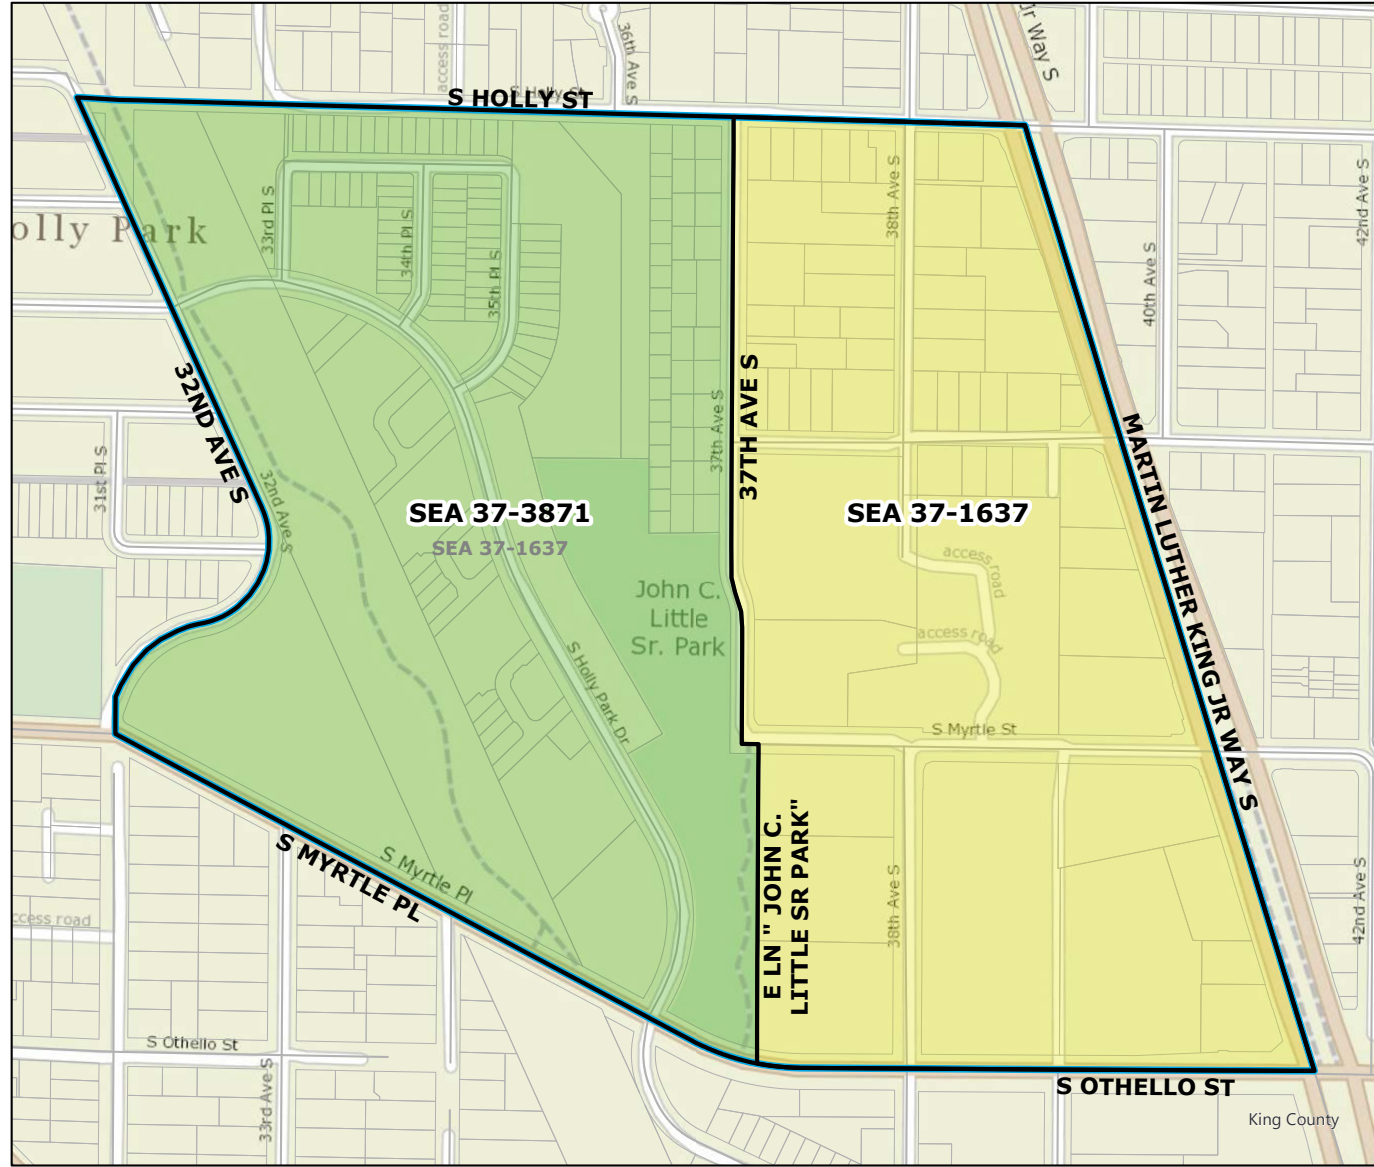

### Legend

- Original Precinct(s)
- New Precinct(s)
- Altered Precinct(s)

# 2021 Precinct Alterations

Code	Precinct Name	LG	CG	CC
3939	SEA 37-3939	37	9	2
1583	SEA 37-1583	37	9	2

Original Precinct(s)				
1583	SEA 37-1583	37	9	2

\*: Denotes precinct(s) that have been abolished.  
 Precinct map produced by King County GIS Elections in accordance with KCC 1.12.101 & RCW 29A.16.040

**Legend**

- Original Precinct(s)
- New Precinct(s)
- Altered Precinct(s)