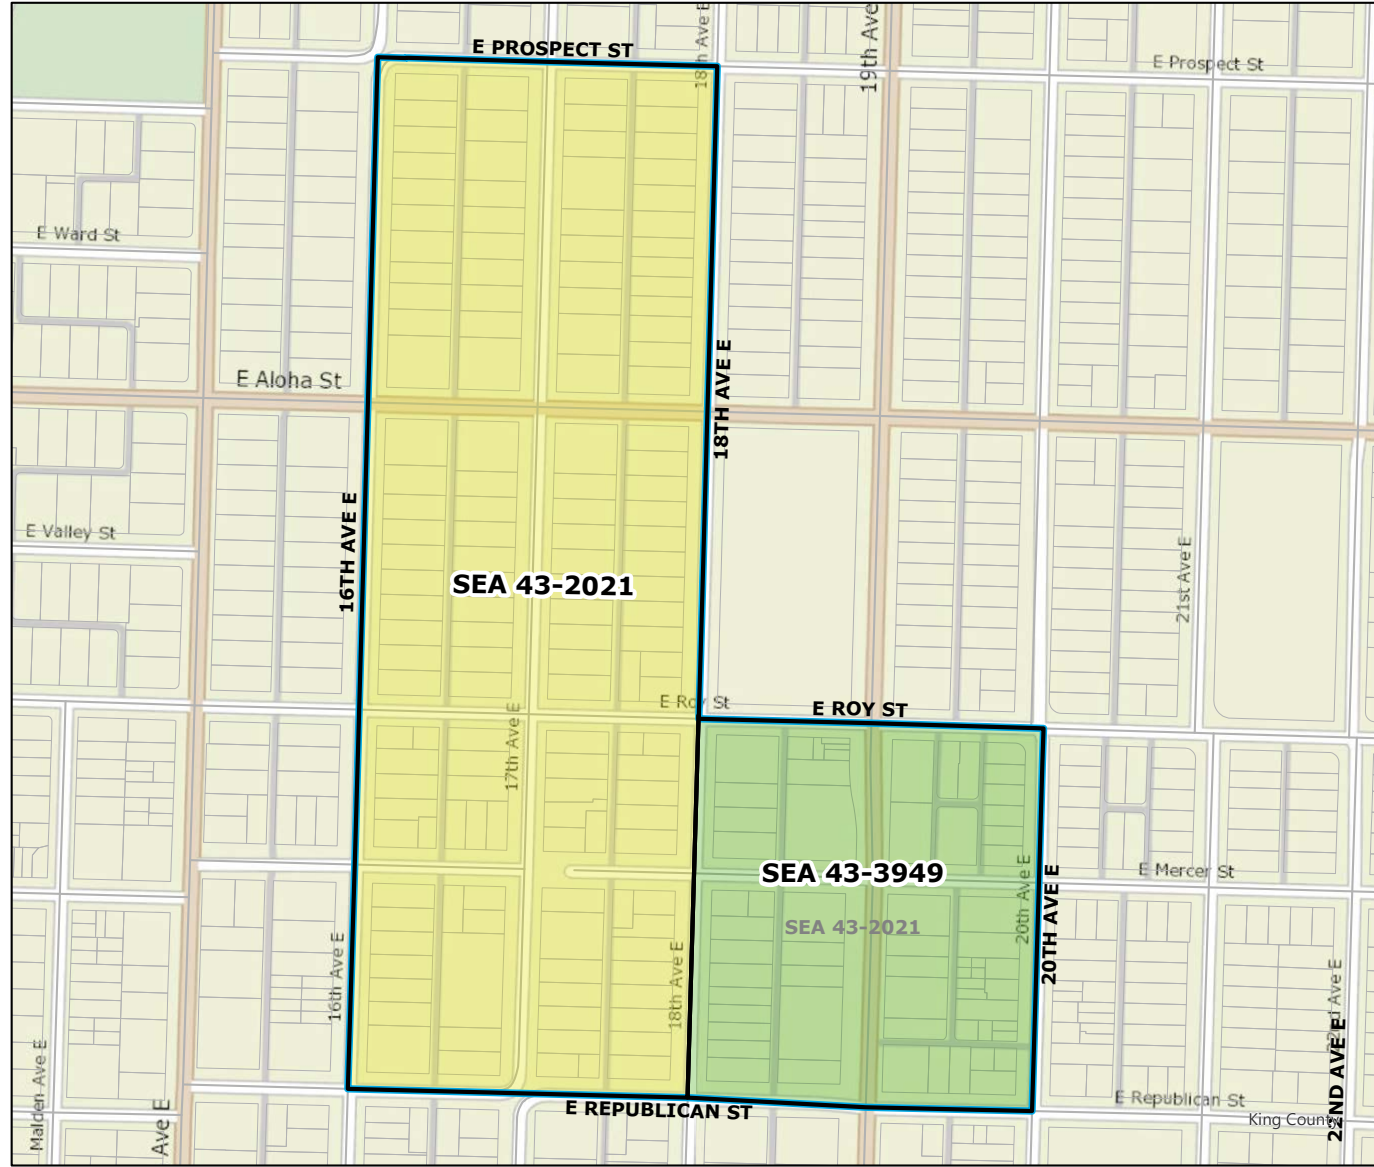

# 2021 Precinct Alterations

Code	Precinct Name	LG	CG	CC
3946	SEA 37-3946	37	9	2
1841	SEA 37-1841	37	9	2

Original Precinct(s)				
1841	SEA 37-1841	37	9	2

\*: Denotes precinct(s) that have been abolished.  
 Precinct map produced by King County GIS Elections in accordance with KCC 1.12.101 & RCW 29A.16.040

**Legend**

- Original Precinct(s)
- New Precinct(s)
- Altered Precinct(s)