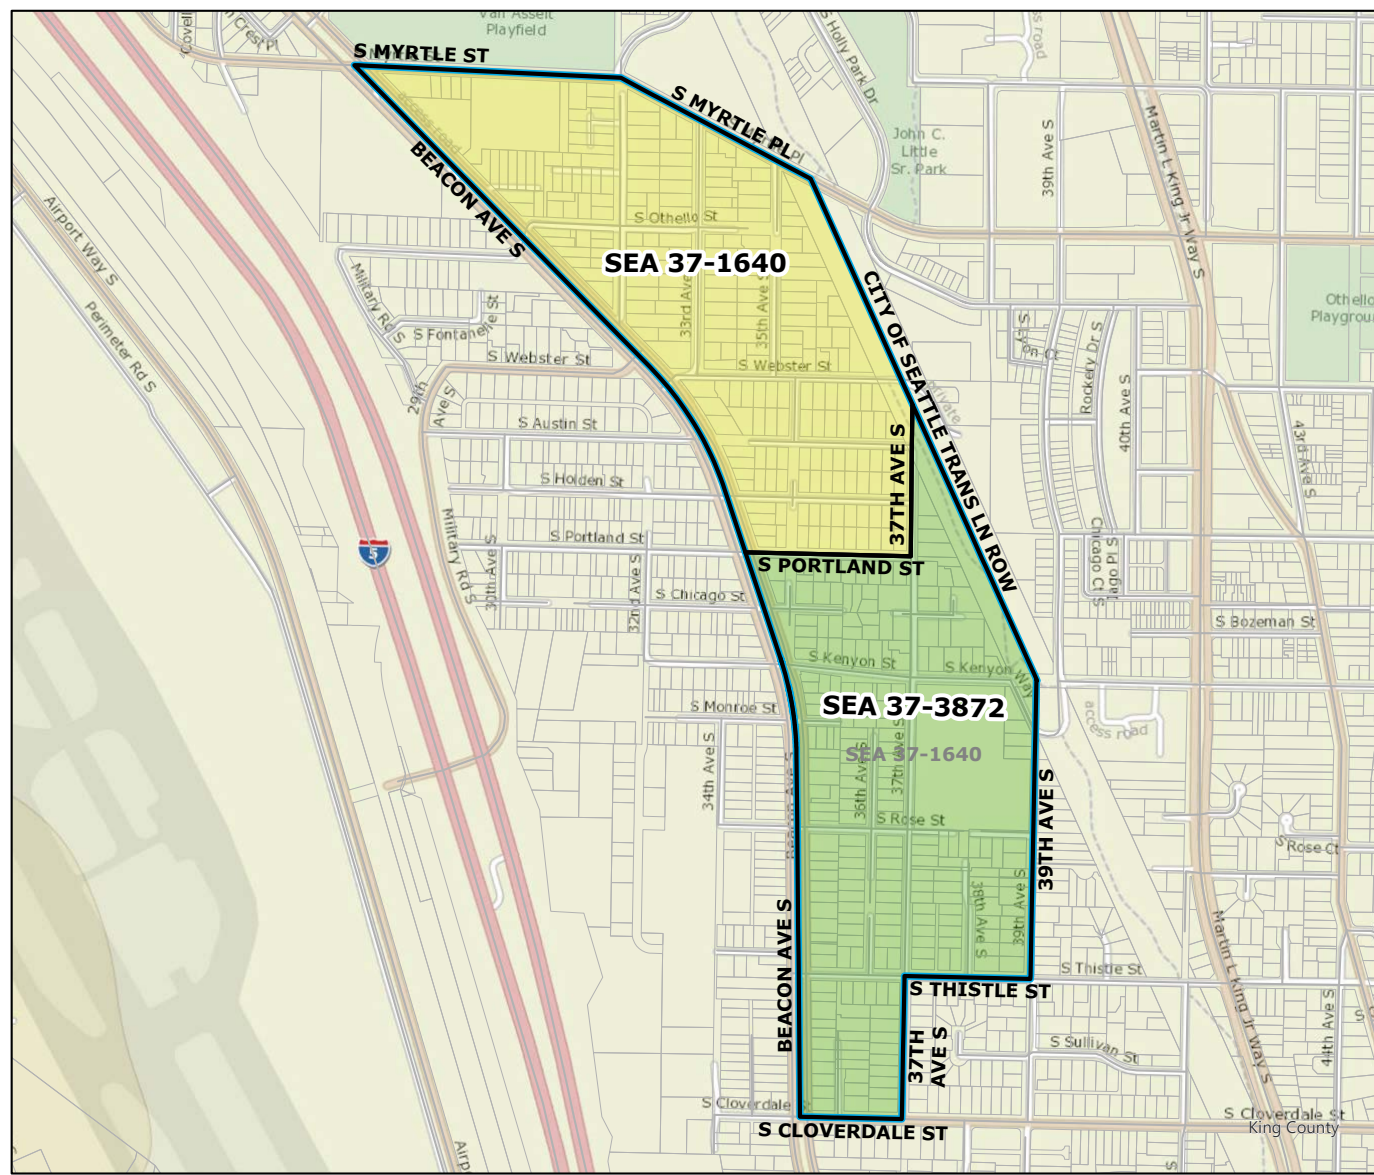

2021 Precinct Alterations

Code	Precinct Name	LG	CG	CC
3872	SEA 37-3872	37	9	2
1640	SEA 37-1640	37	9	2

Original Precinct(s)				
1640	SEA 37-1640	37	9	2

*: Denotes precinct(s) that have been abolished.
Precinct map produced by King County GIS Elections in accordance with KCC 1.12.101 & RCW 29A.16.040

Legend

- Original Precinct(s)
- New Precinct(s)
- Altered Precinct(s)