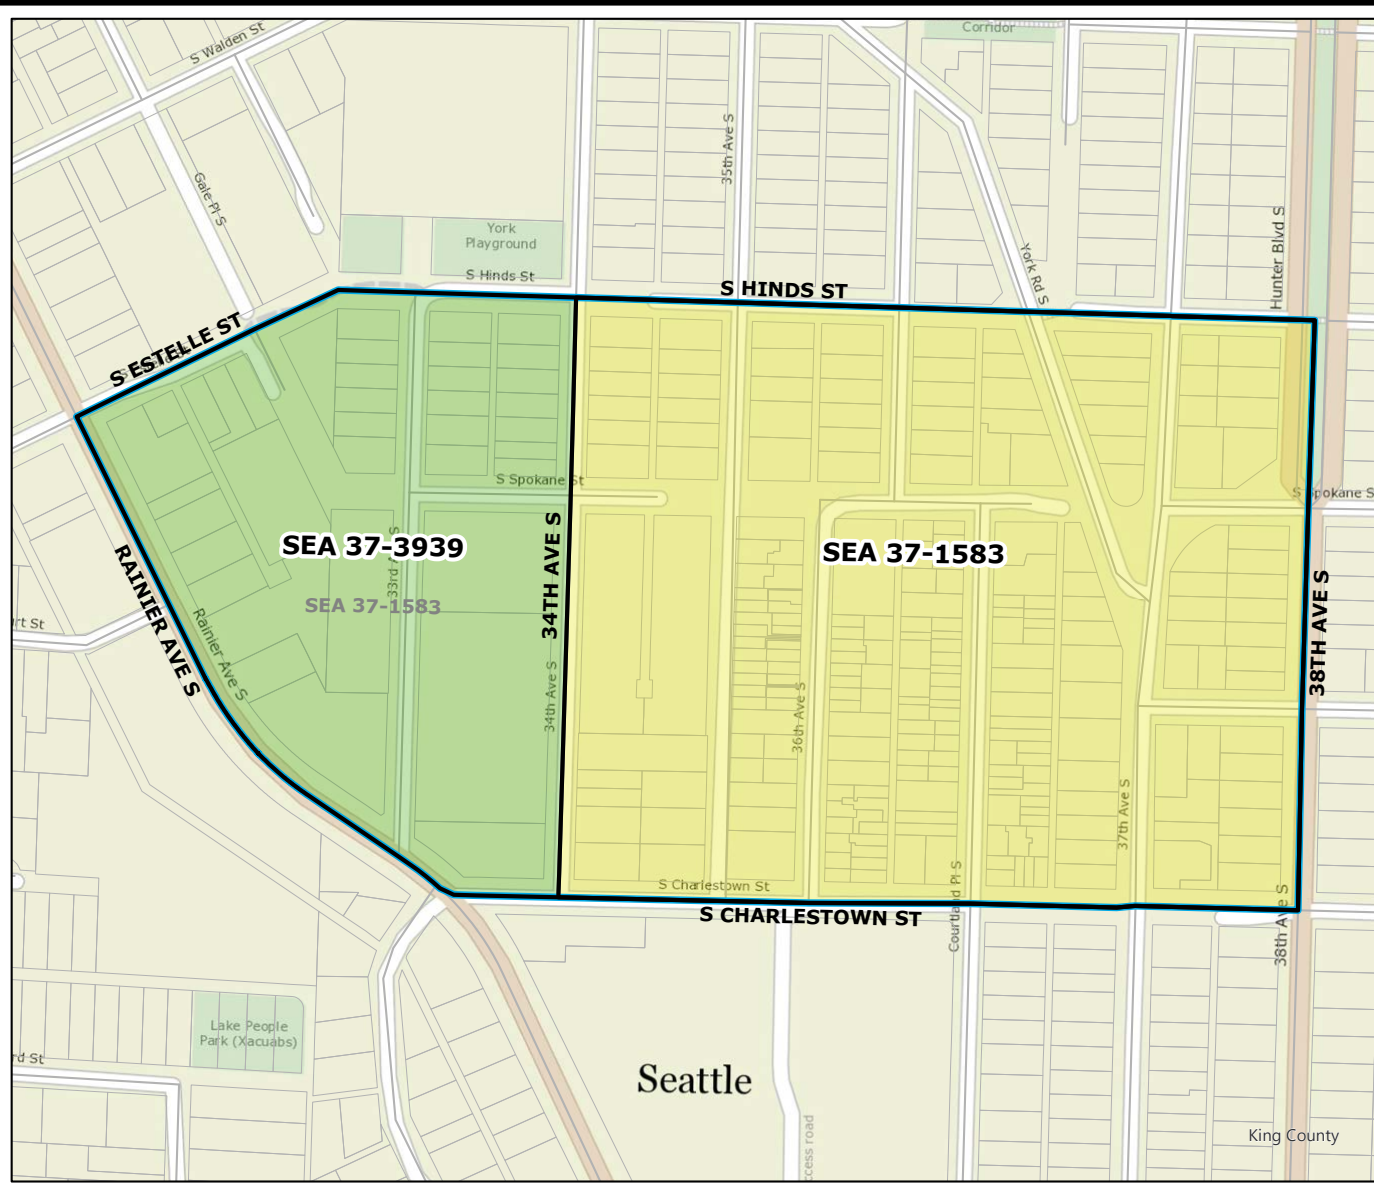

# 2021 Precinct Alterations

Code	Precinct Name	LG	CG	CC
3891	BENNETT	37	9	2
0283	CAMPBELL HILL	37	9	2
<b>Original Precinct(s)</b>				
0283	CAMPBELL HILL	37	9	2

\*: Denotes precinct(s) that have been abolished.  
 Precinct map produced by King County GIS Elections in accordance with KCC 1.12.101 & RCW 29A.16.040

### Legend

- Original Precinct(s)
- New Precinct(s)
- Altered Precinct(s)