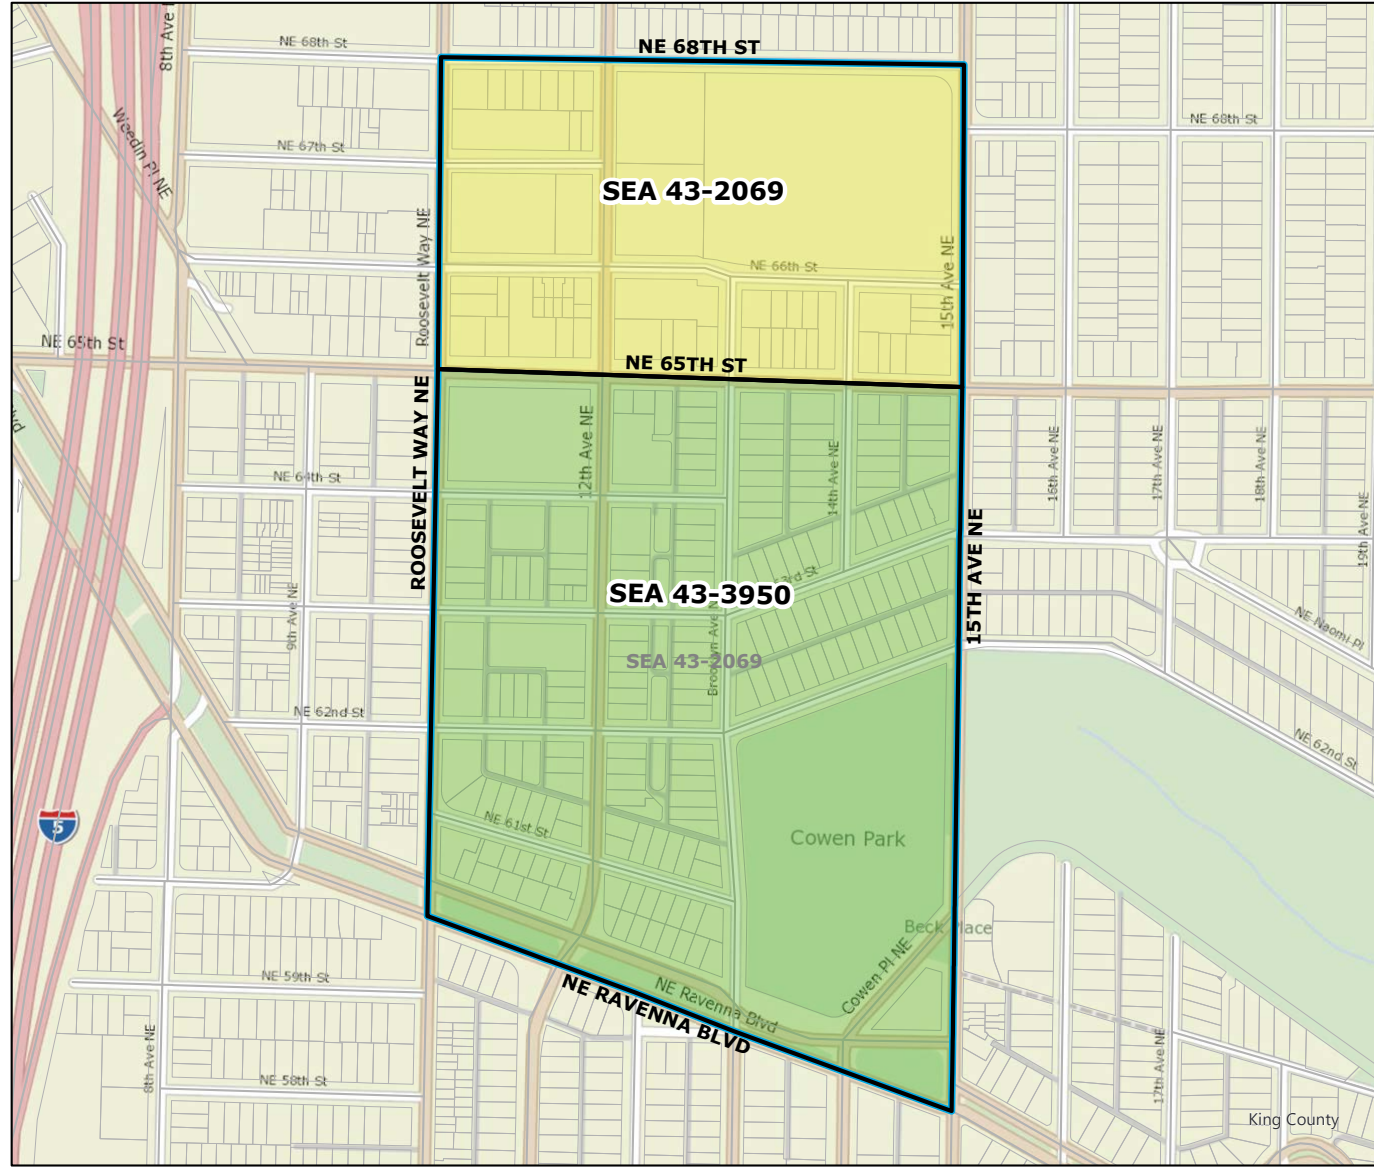

# 2021 Precinct Alterations

Code	Precinct Name	LG	CG	CC
3949	SEA 43-3949	43	7	2
2021	SEA 43-2021	43	7	2
Original Precinct(s)				
2021	SEA 43-2021	43	7	2

\*: Denotes precinct(s) that have been abolished.  
 Precinct map produced by King County GIS Elections in accordance with KCC 1.12.101 & RCW 29A.16.040

**Legend**

- Original Precinct(s)
- New Precinct(s)
- Altered Precinct(s)