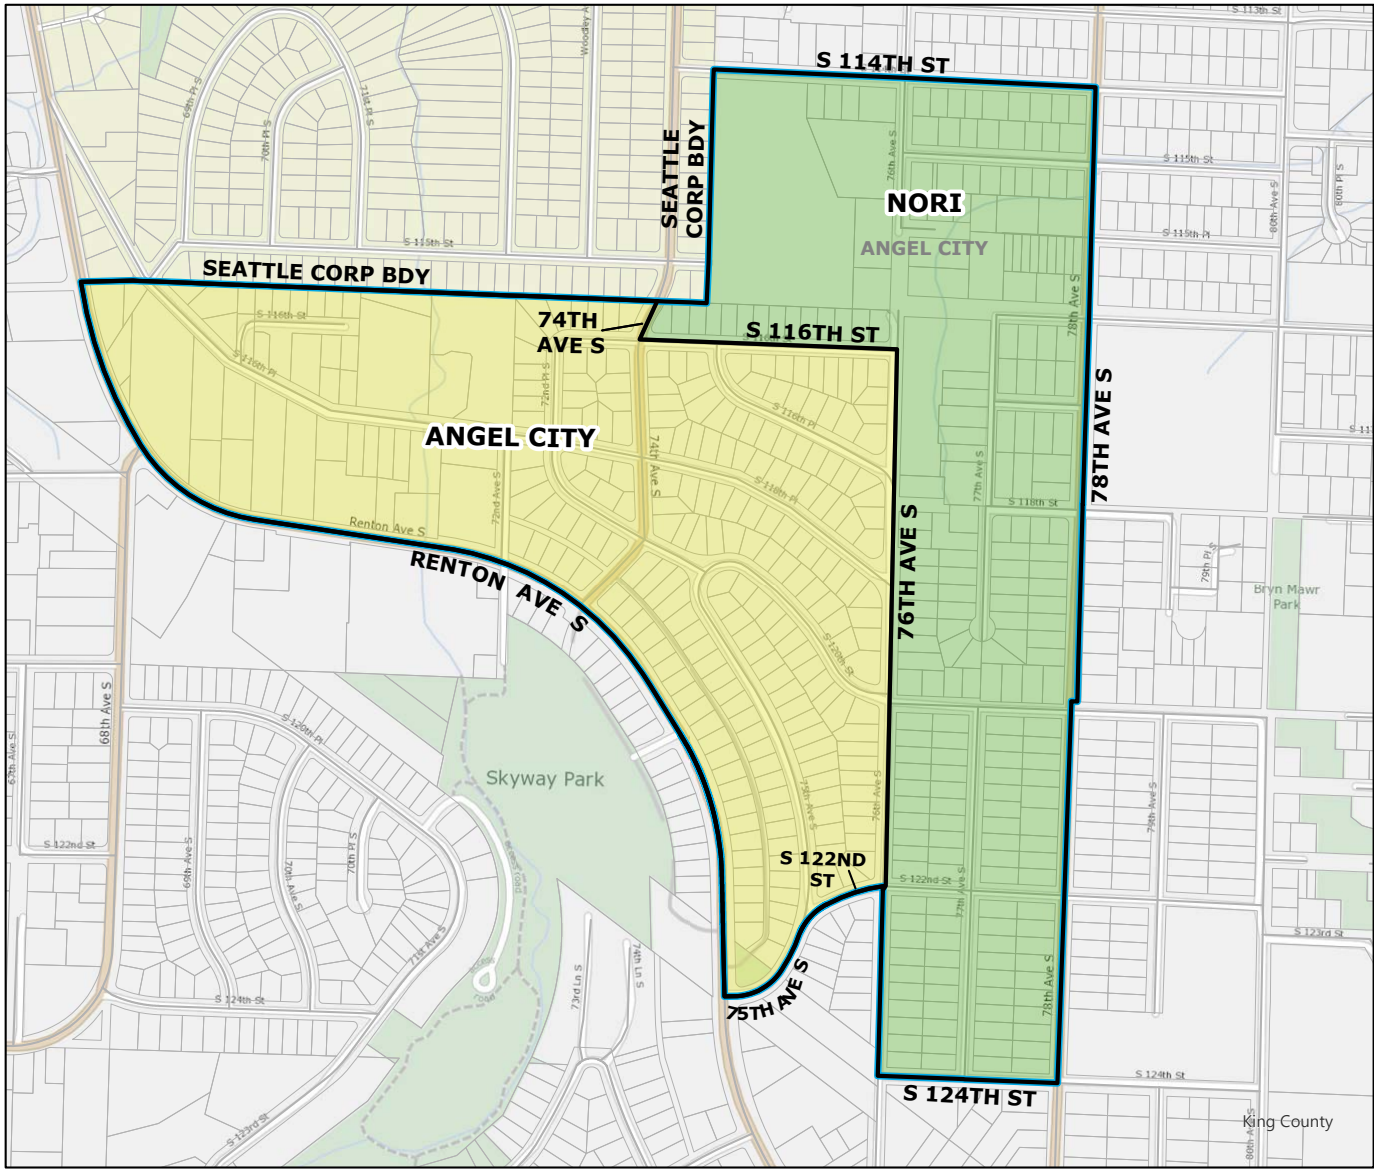

# 2021 Precinct Alterations

Code	Precinct Name	LG	CG	CC
3858	NORI	37	9	2
0022	ANGEL CITY	37	9	2

Original Precinct(s)				
0022	ANGEL CITY	37	9	2

\*: Denotes precinct(s) that have been abolished.  
 Precinct map produced by King County GIS Elections in accordance with KCC 1.12.101 & RCW 29A.16.040

**Legend**

- Original Precinct(s)
- New Precinct(s)
- Altered Precinct(s)

0 0.03 0.07 0.13 0.2 0.26 Miles