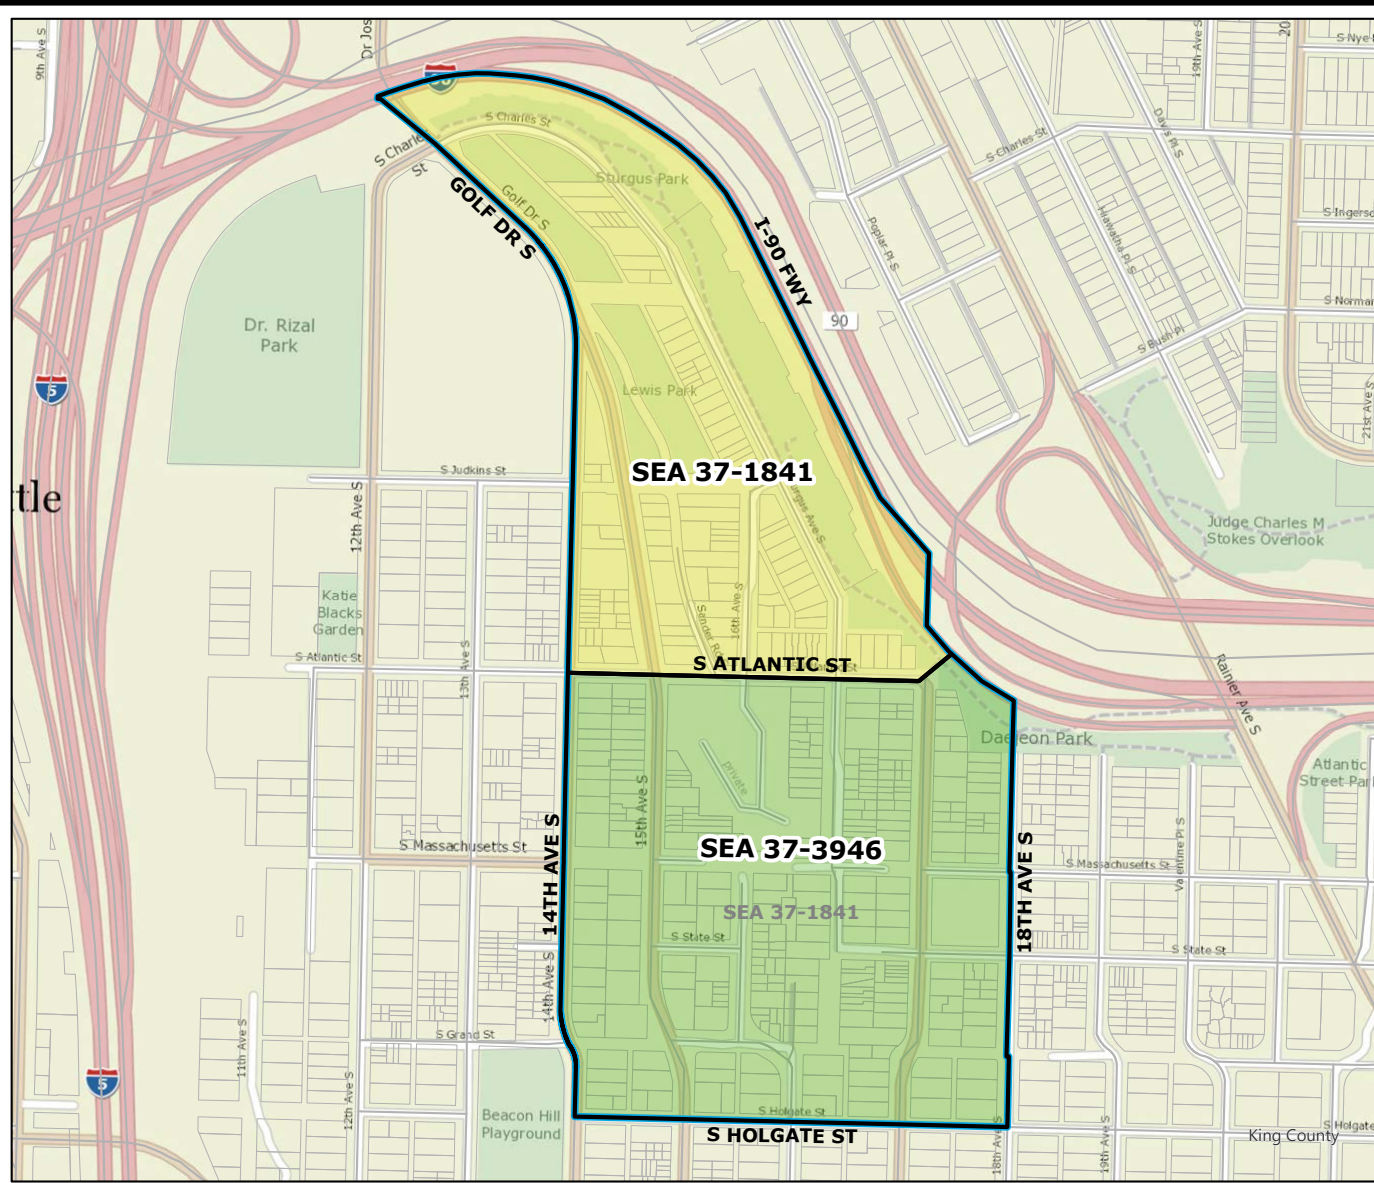

# 2021 Precinct Alterations

Code	Precinct Name	LG	CG	CC
3872	SEA 37-3872	37	9	2
1640	SEA 37-1640	37	9	2

Original Precinct(s)				
1640	SEA 37-1640	37	9	2

\*: Denotes precinct(s) that have been abolished.  
 Precinct map produced by King County GIS Elections in accordance with KCC 1.12.101 & RCW 29A.16.040

**Legend**

- Original Precinct(s)
- New Precinct(s)
- Altered Precinct(s)