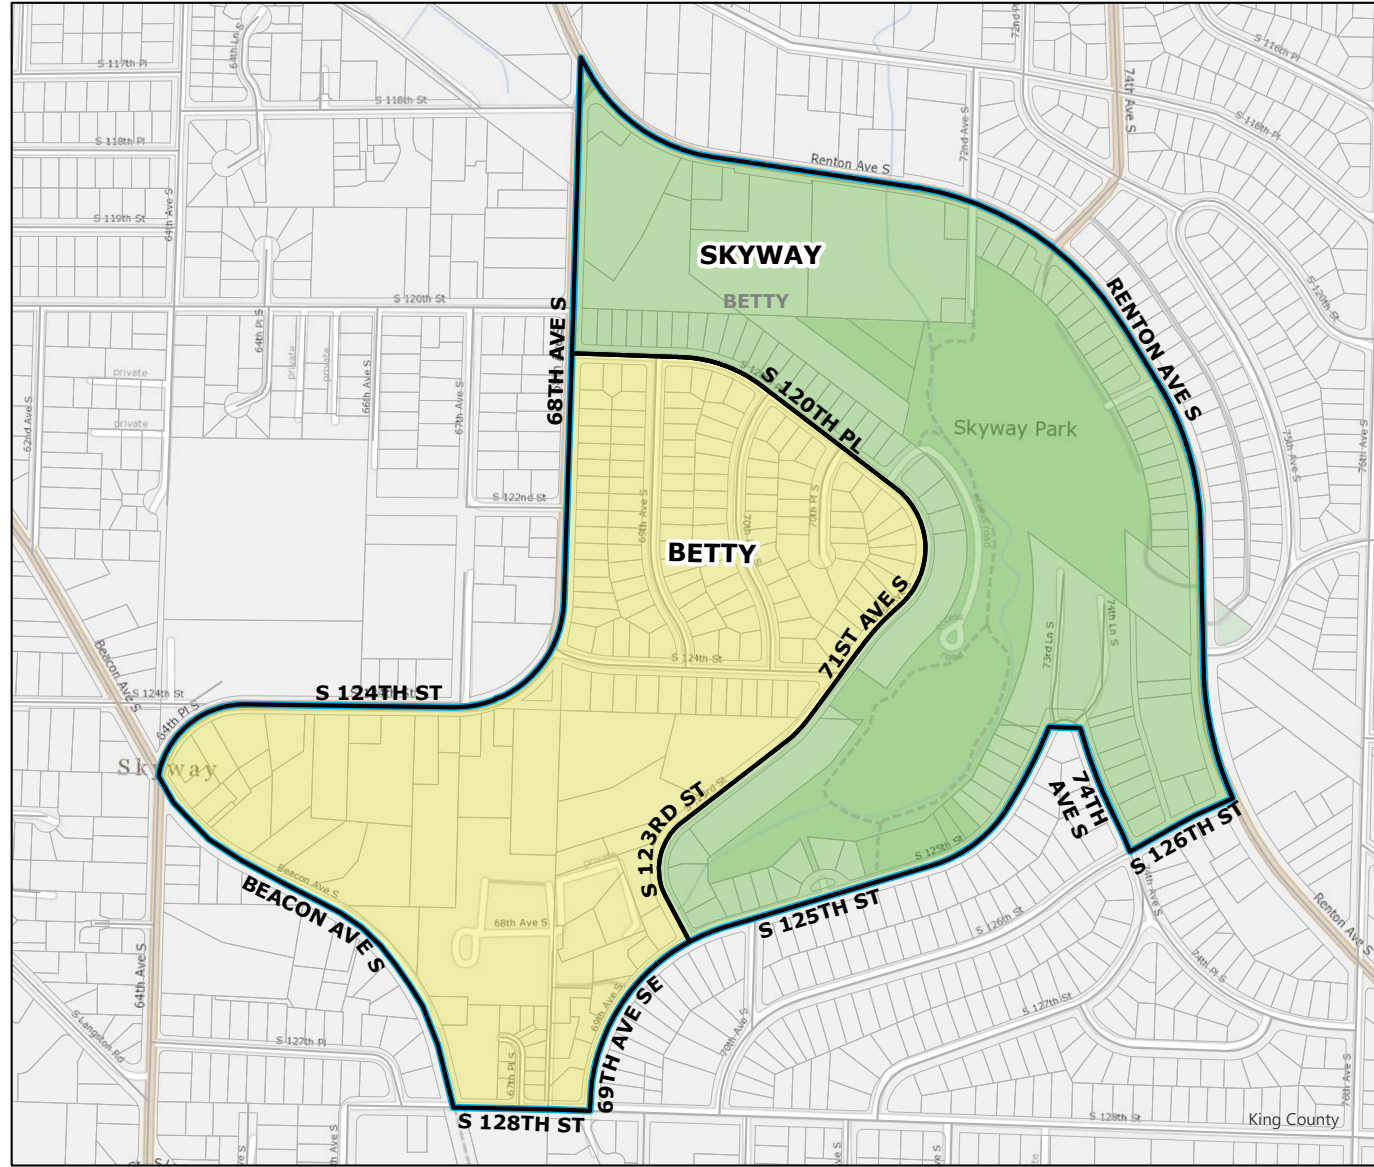

# 2021 Precinct Alterations

Code	Precinct Name	LG	CG	CC
3858	NORI	37	9	2
0022	ANGEL CITY	37	9	2

Original Precinct(s)				
0022	ANGEL CITY	37	9	2

\*: Denotes precinct(s) that have been abolished.  
 Precinct map produced by King County GIS Elections in accordance with KCC 1.12.101 & RCW 29A.16.040

**Legend**

- Original Precinct(s)
- New Precinct(s)
- Altered Precinct(s)

0 0.03 0.07 0.13 0.2 0.26 Miles

**Legend**

- Original Precinct(s)
- New Precinct(s)
- Altered Precinct(s)

### Legend

- Original Precinct(s)
- New Precinct(s)
- Altered Precinct(s)