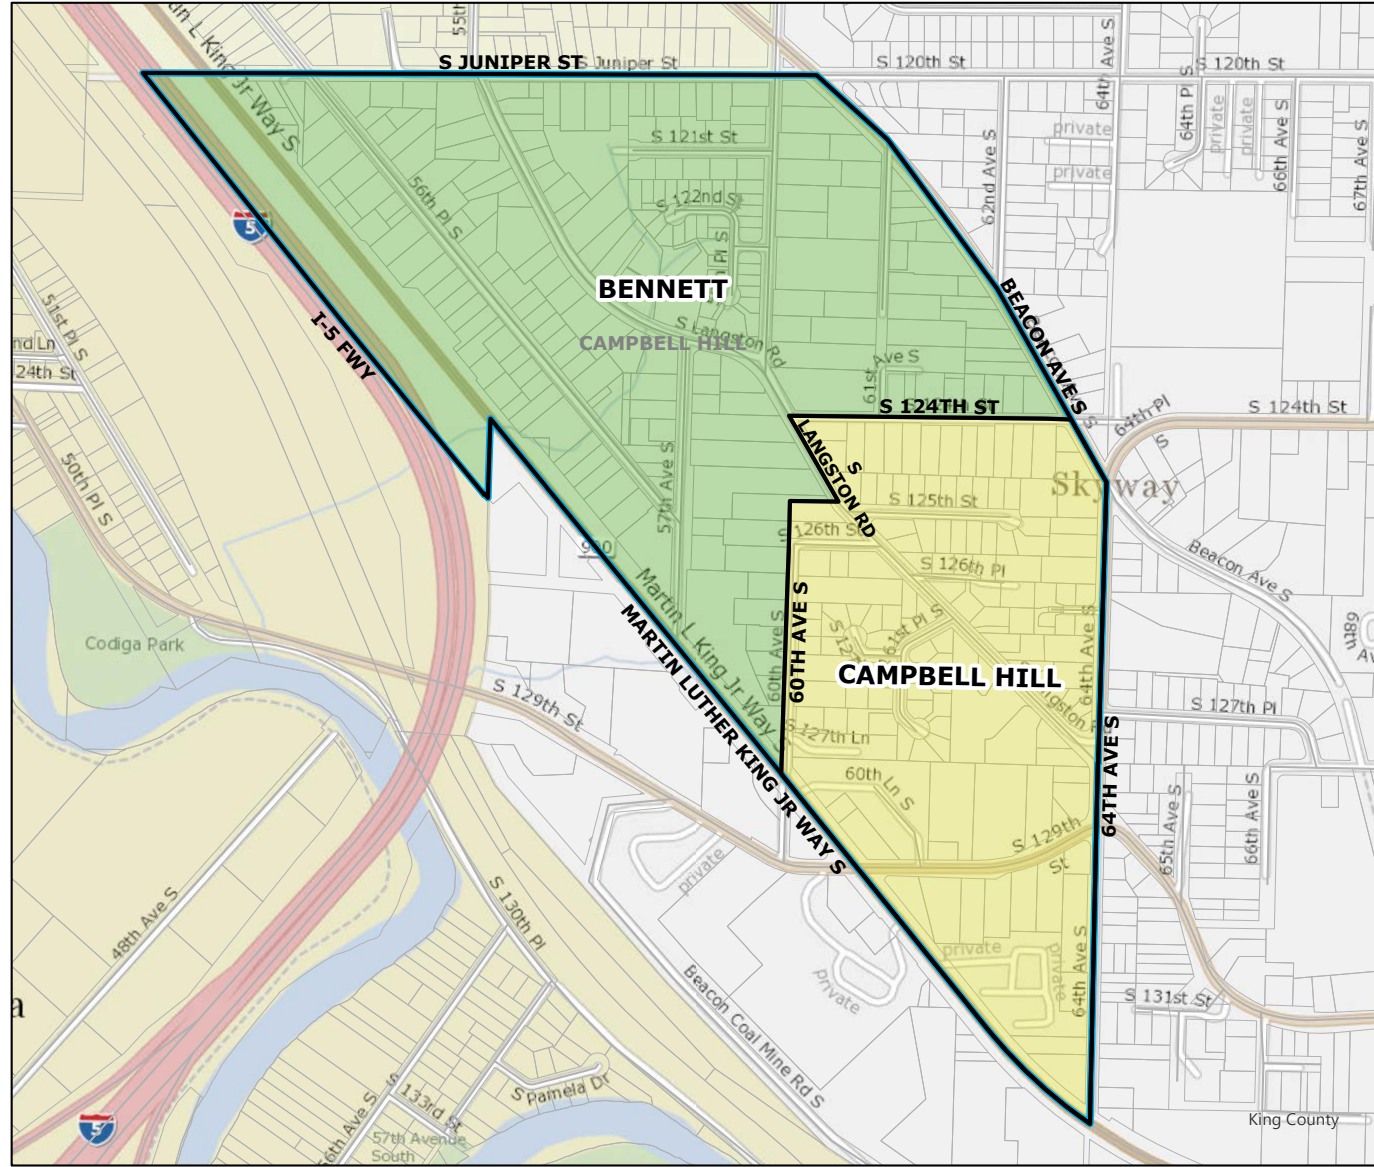

**Legend**

- Original Precinct(s)
- New Precinct(s)
- Altered Precinct(s)

0 0.03 0.07 0.13 0.2 0.26 Miles

# 2021 Precinct Alterations

Code	Precinct Name	LG	CG	CC
3857	SKYWAY	37	9	2
0233	BETTY	37	9	2
<b>Original Precinct(s)</b>				
0233	BETTY	37	9	2

\*: Denotes precinct(s) that have been abolished.  
 Precinct map produced by King County GIS Elections in accordance with KCC 1.12.101 & RCW 29A.16.040

**Legend**

- Original Precinct(s)
- New Precinct(s)
- Altered Precinct(s)

### Legend

- Original Precinct(s)
- New Precinct(s)
- Altered Precinct(s)