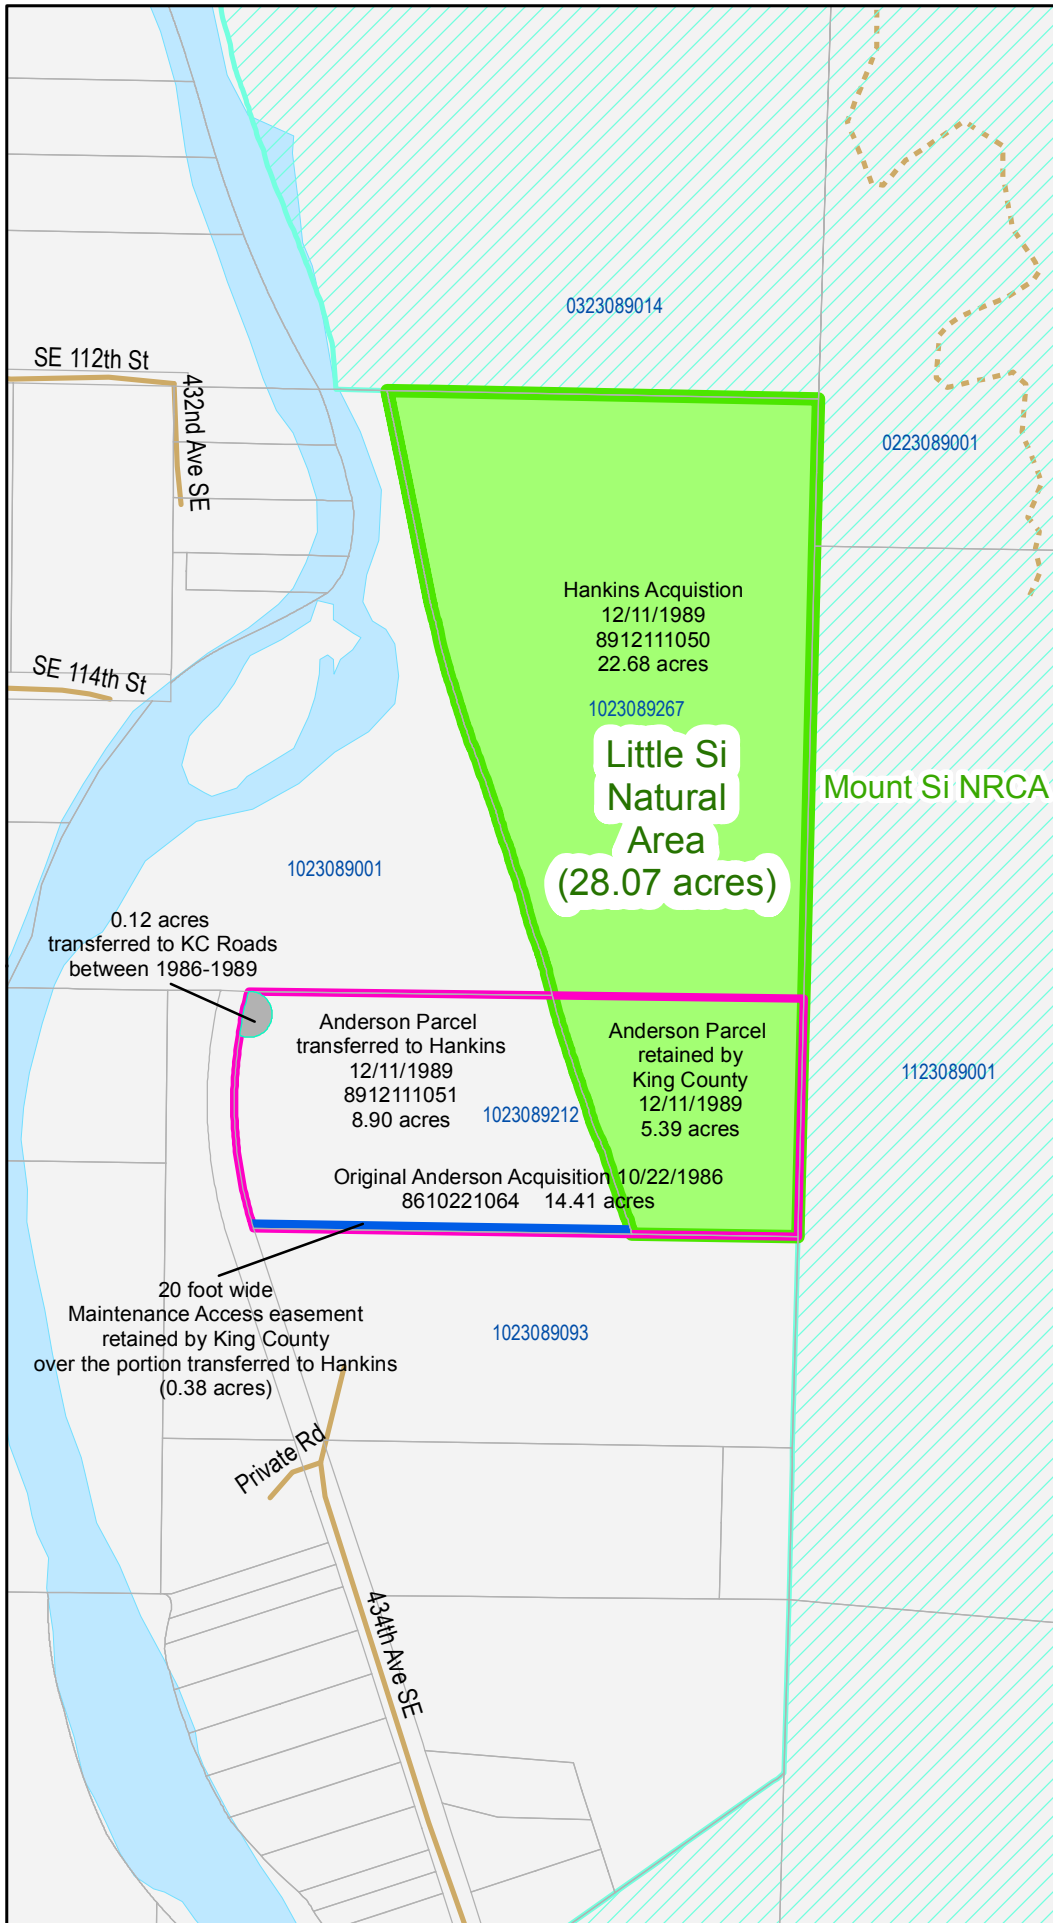

Little Si Natural Area

Legend

- Little Si Natural Area
- Mount Si NRCA
- Original Anderson Parcel
- Transferred to Roads
- 20 foot access easement
- Parcels
- Roads
- Trails

King County

Department of Natural Resources and Parks
Parks Division

November 7, 2013