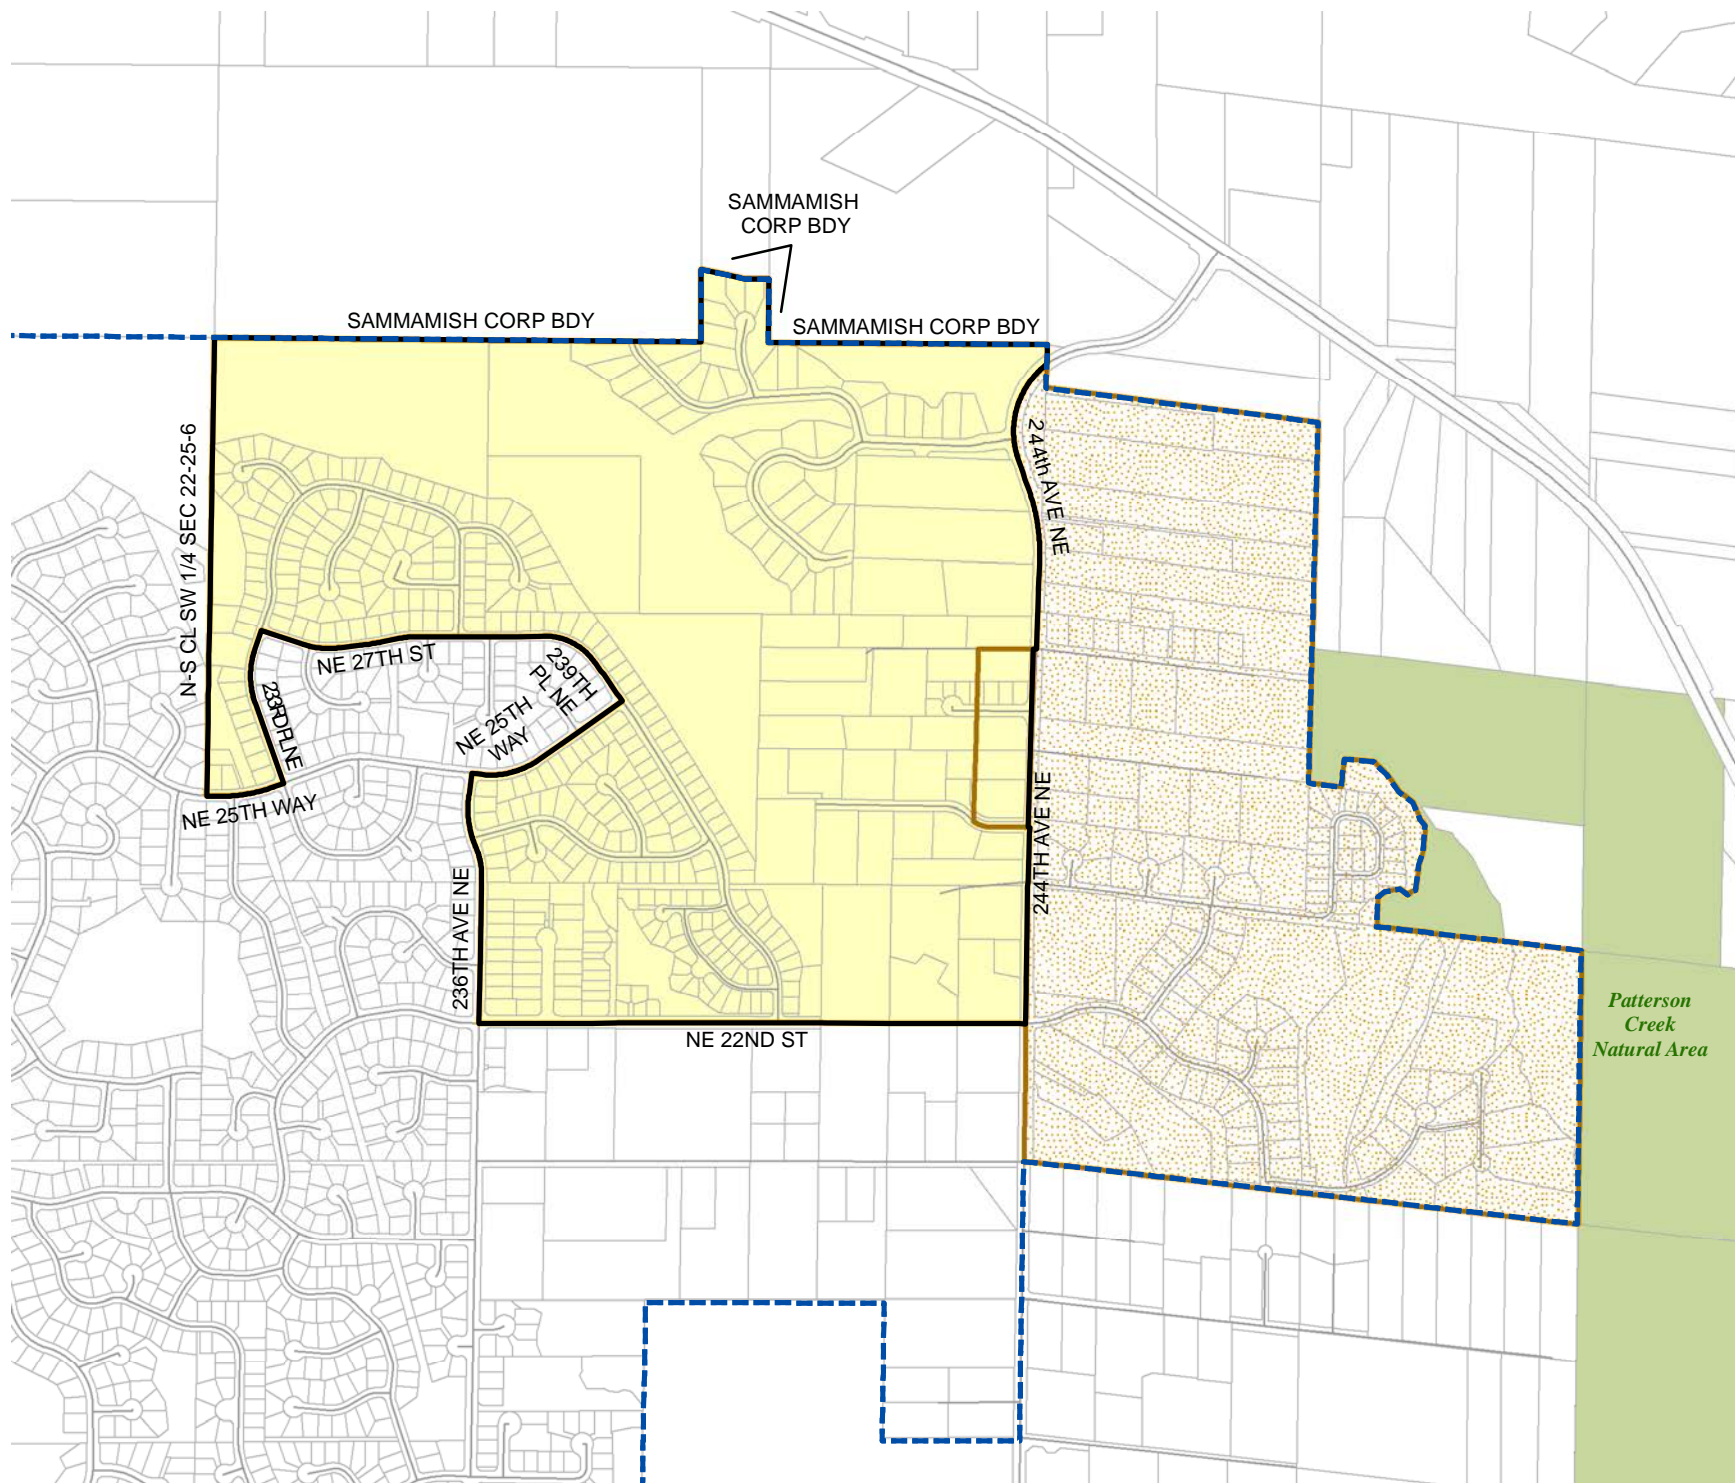

2016 Precinct Alterations

Code	Precinct Name	LG	CG	CC
2965	SAM 45-2965	45	8	3
3454	SAM 45-3454	45	8	3
2965	SAM 45-2965	45	8	3

Legend

- Legislative District Boundaries
- Congressional District Boundaries
- Council District Boundaries
- New Precinct
- Old Precinct(s)

Census Tract: Tract 032318	S-T-R: 22-25-06