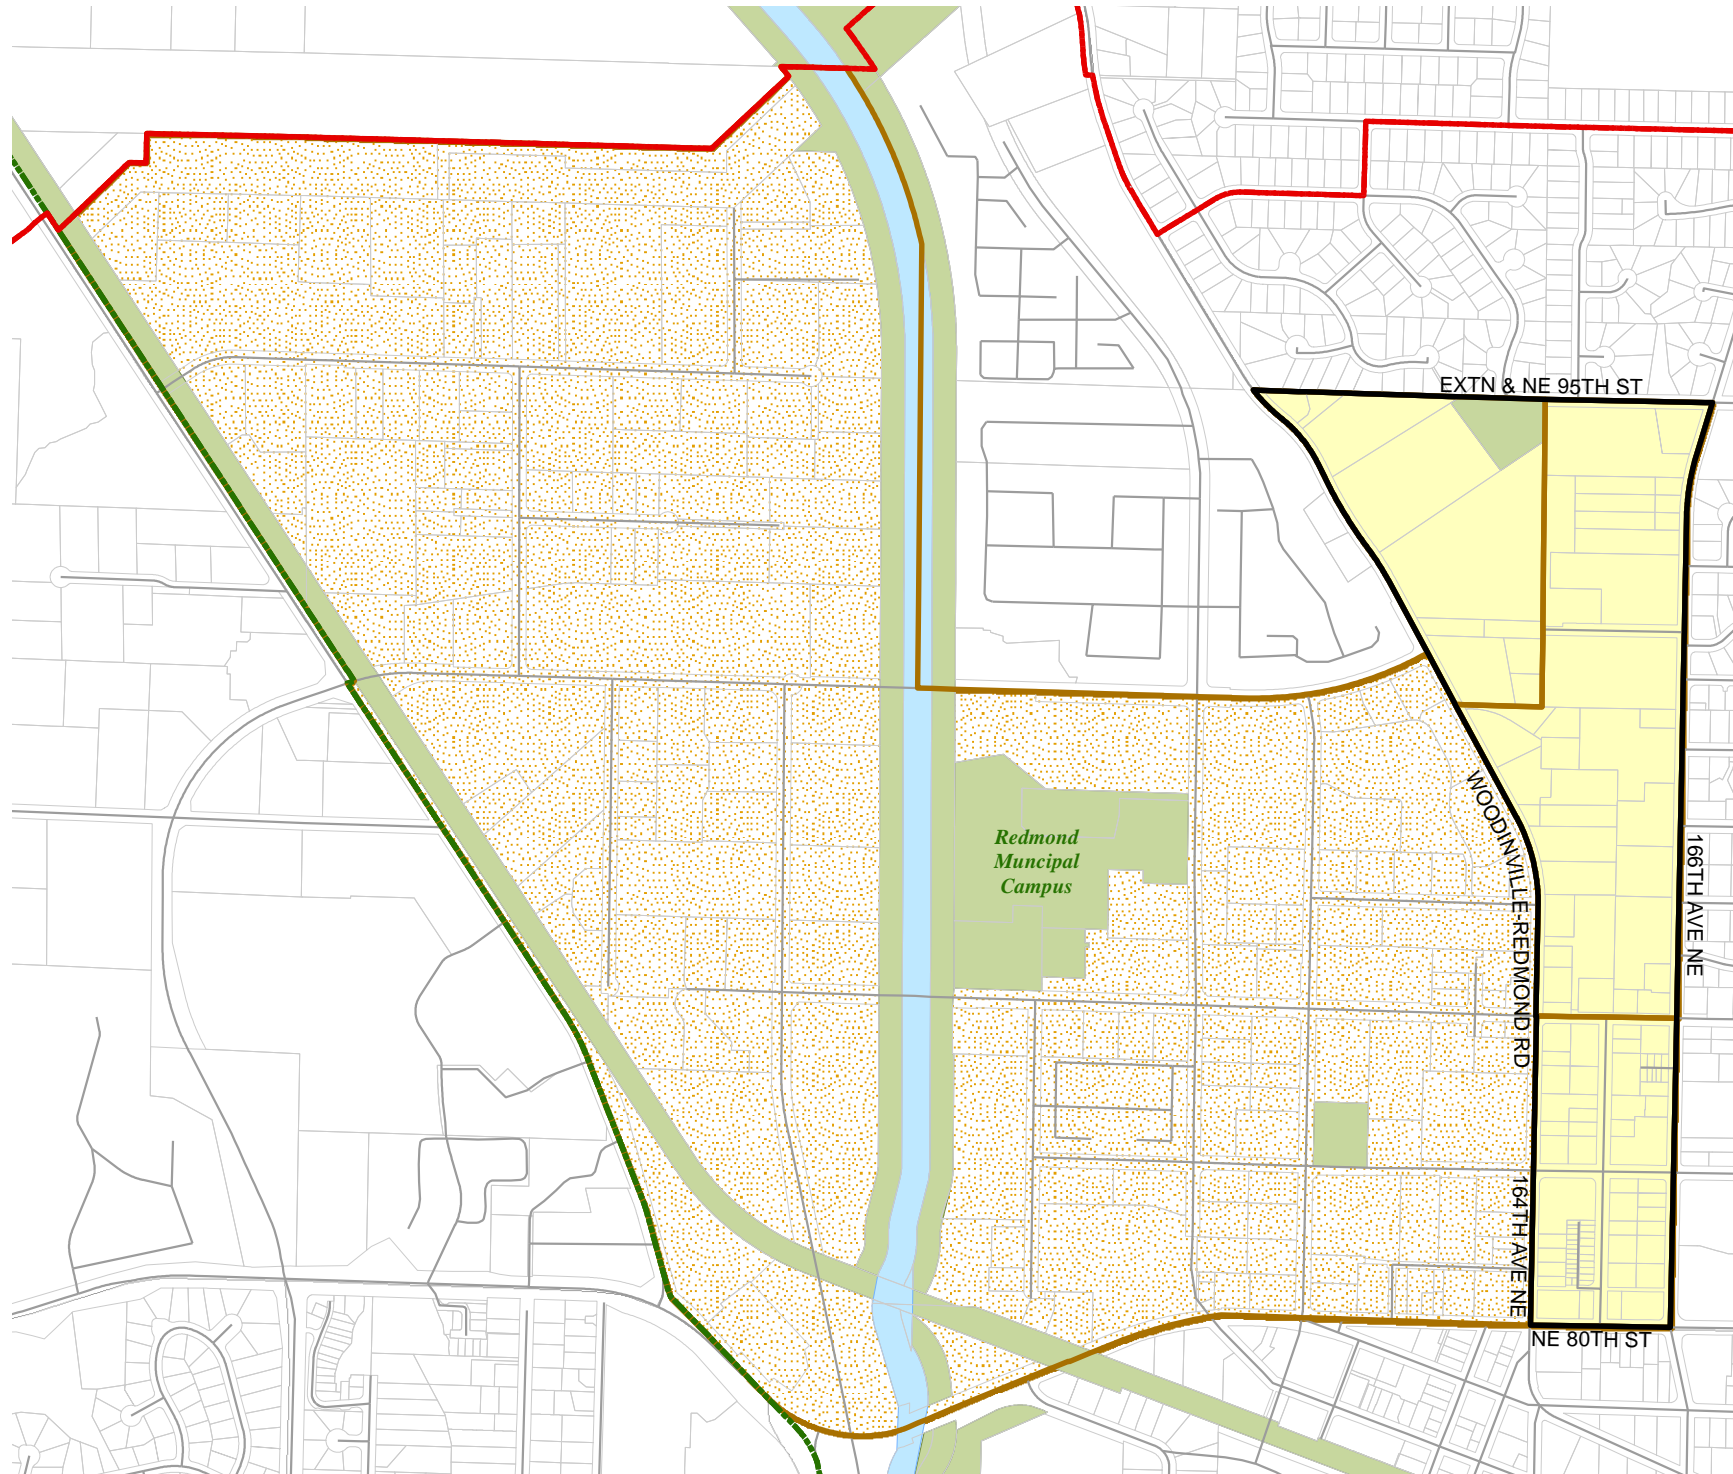

2016 Precinct Alterations

Code	Precinct Name	LG	CG	CC
3316	RED 48-3316	48	1	3
2967	RED 48-2967	48	1	3
2642	RED 48-2642*	48	1	3
3316	RED 48-3316	48	1	3

Legend

- Legislative District Boundaries
- Congressional District Boundaries
- Council District Boundaries
- New Precinct
- Old Precinct(s)

Census Tract: Tract 032324	S-T-R: 01-25-05