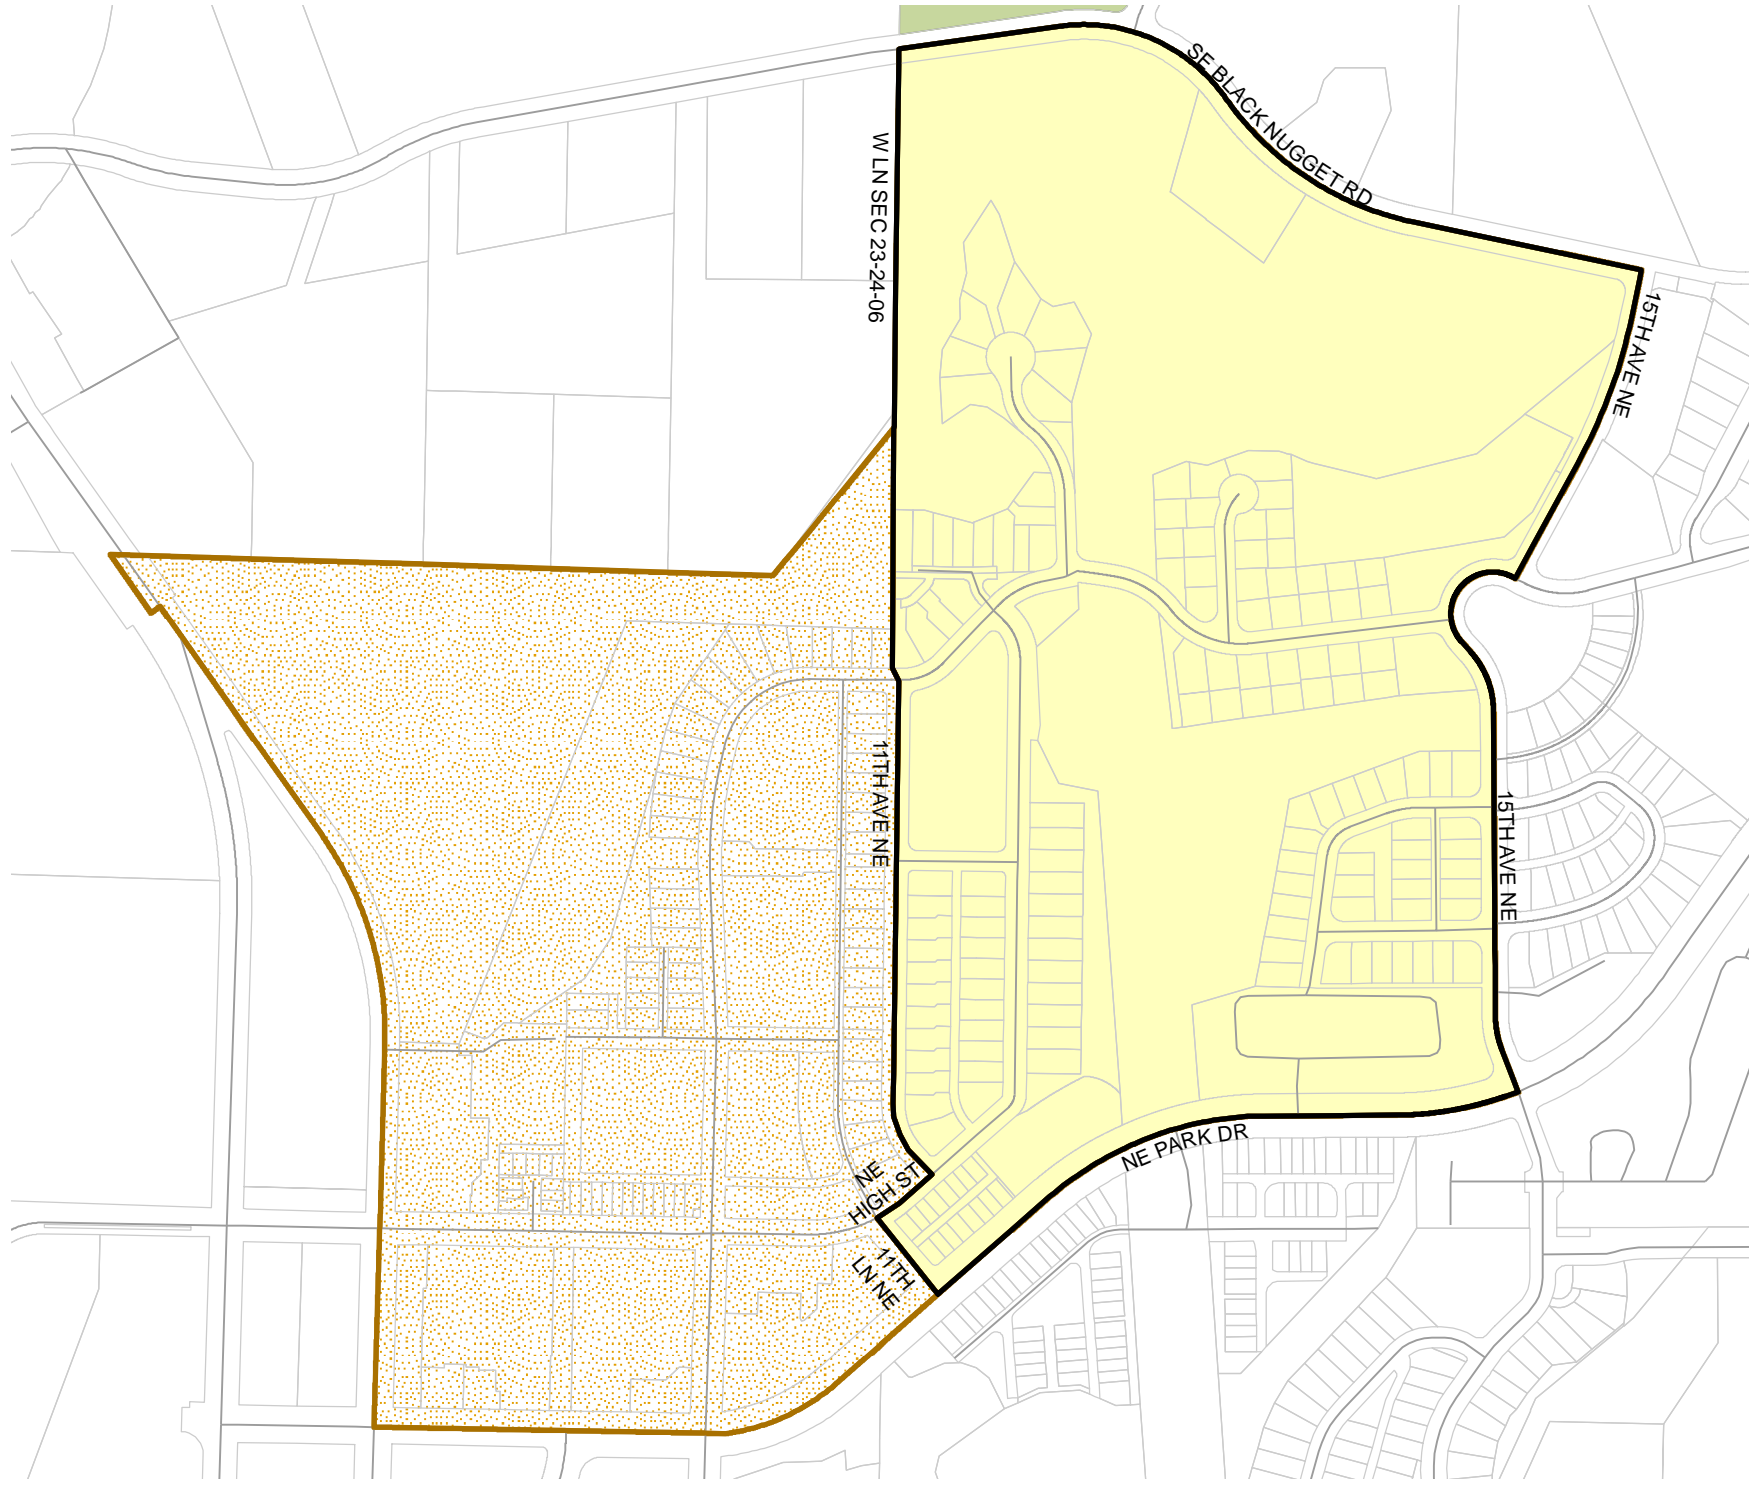

Legend

-  Legislative District Boundaries
-  Congressional District Boundaries
-  Council District Boundaries
-  New Precinct
-  Old Precinct(s)

Census Tract: Tract 032210	S-T-R: 23-24-06
--------------------------------------	---------------------------

2016 Precinct Alterations

Code	Precinct Name	LG	CG	CC
2967	RED 48-2967	48	1	3
2967	RED 48-2967	48	1	3

Legend

-  Legislative District Boundaries
-  Congressional District Boundaries
-  Council District Boundaries
-  New Precinct
-  Old Precinct(s)