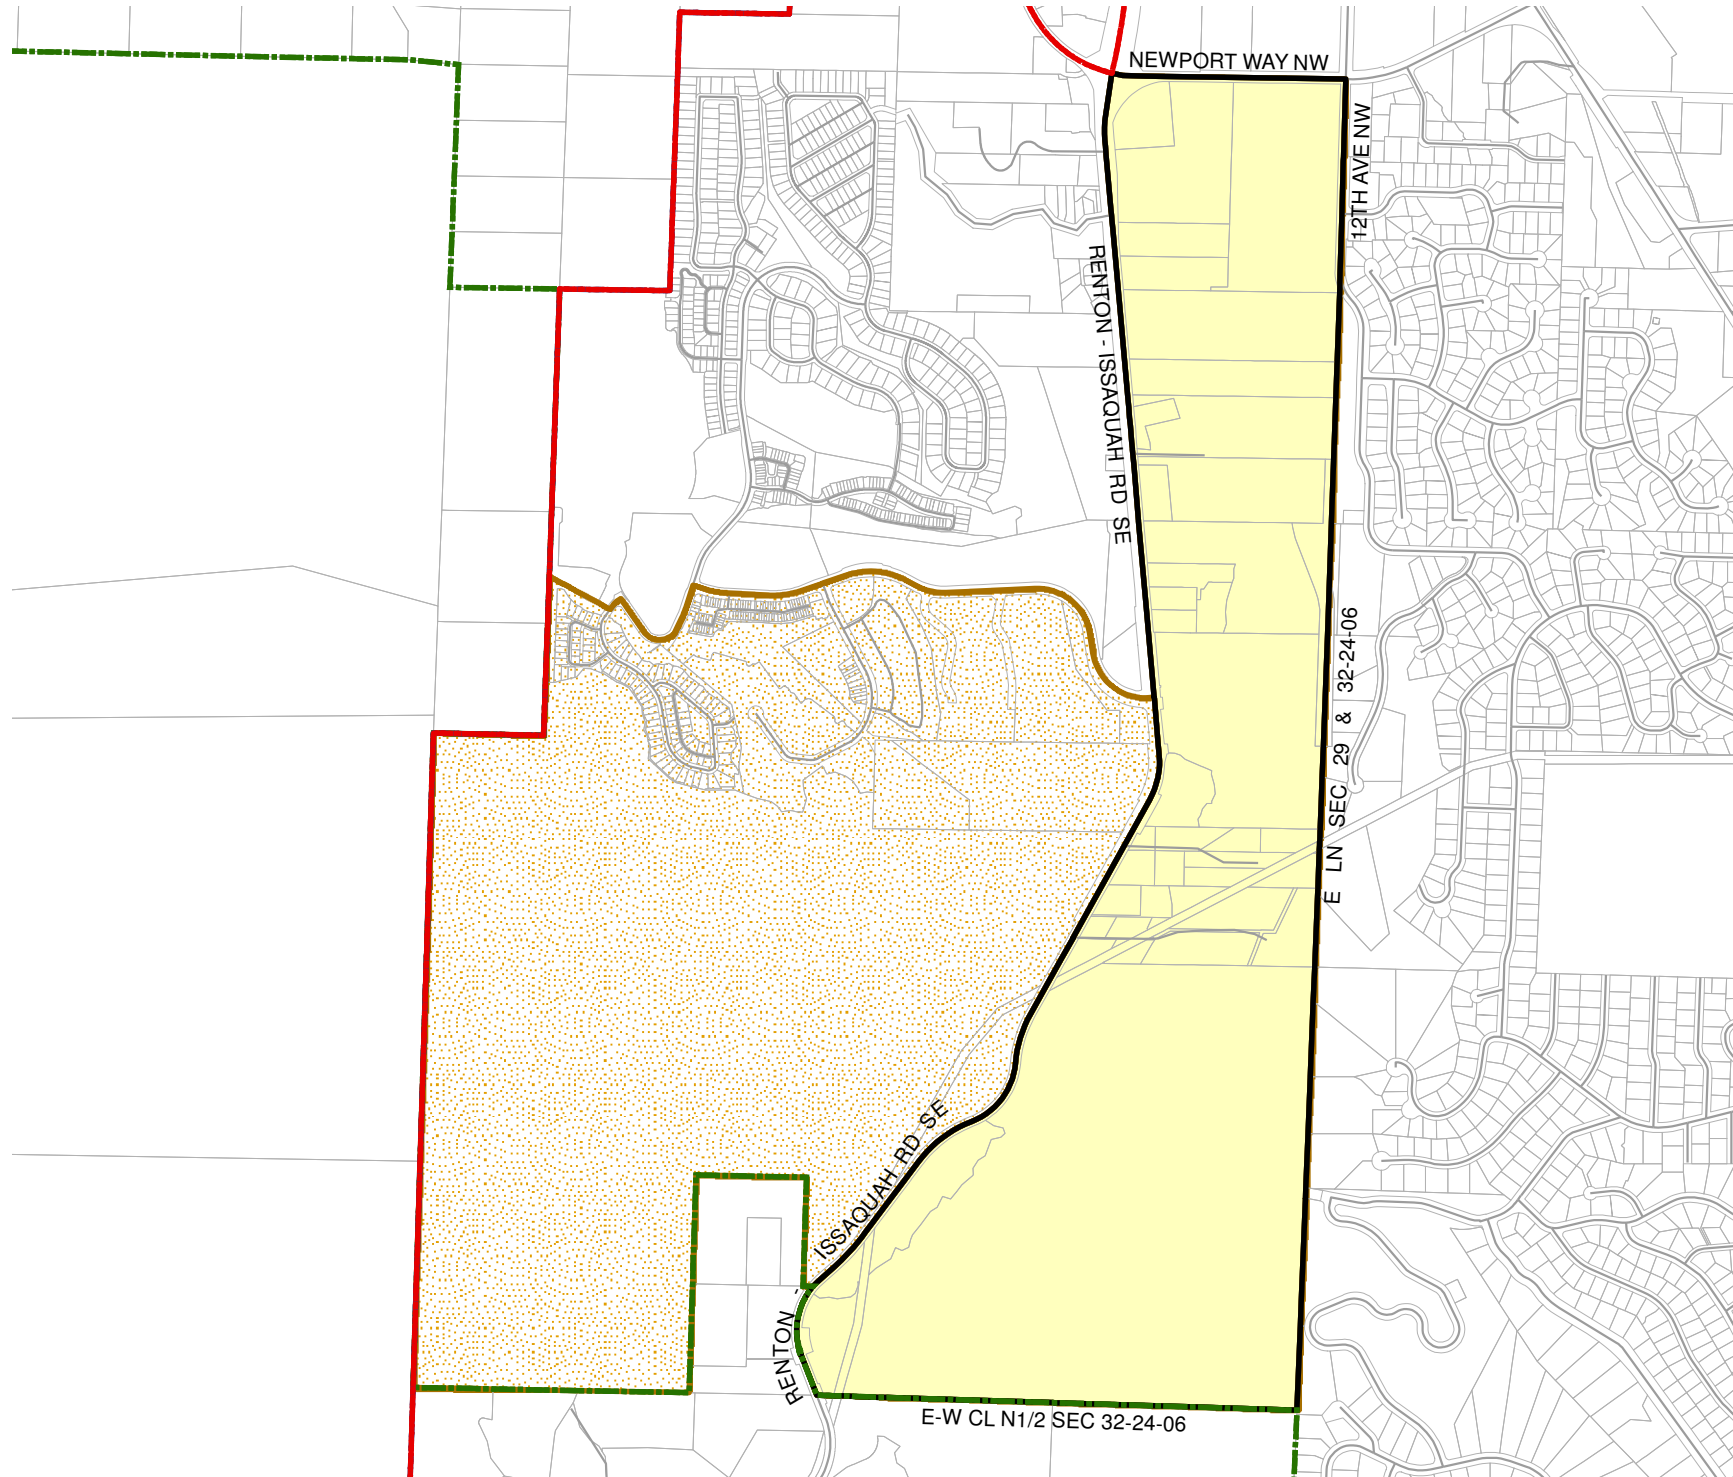

2016 Precinct Alterations

Code	Precinct Name	LG	CG	CC
3712	ISS 05-3712	5	8	3
3559	ISS 05-3559	5	8	3

Legend

- Legislative District Boundaries
- Congressional District Boundaries
- Council District Boundaries
- New Precinct
- Old Precinct(s)

Census Tract: Tract 032104	S-T-R: 32-24-06