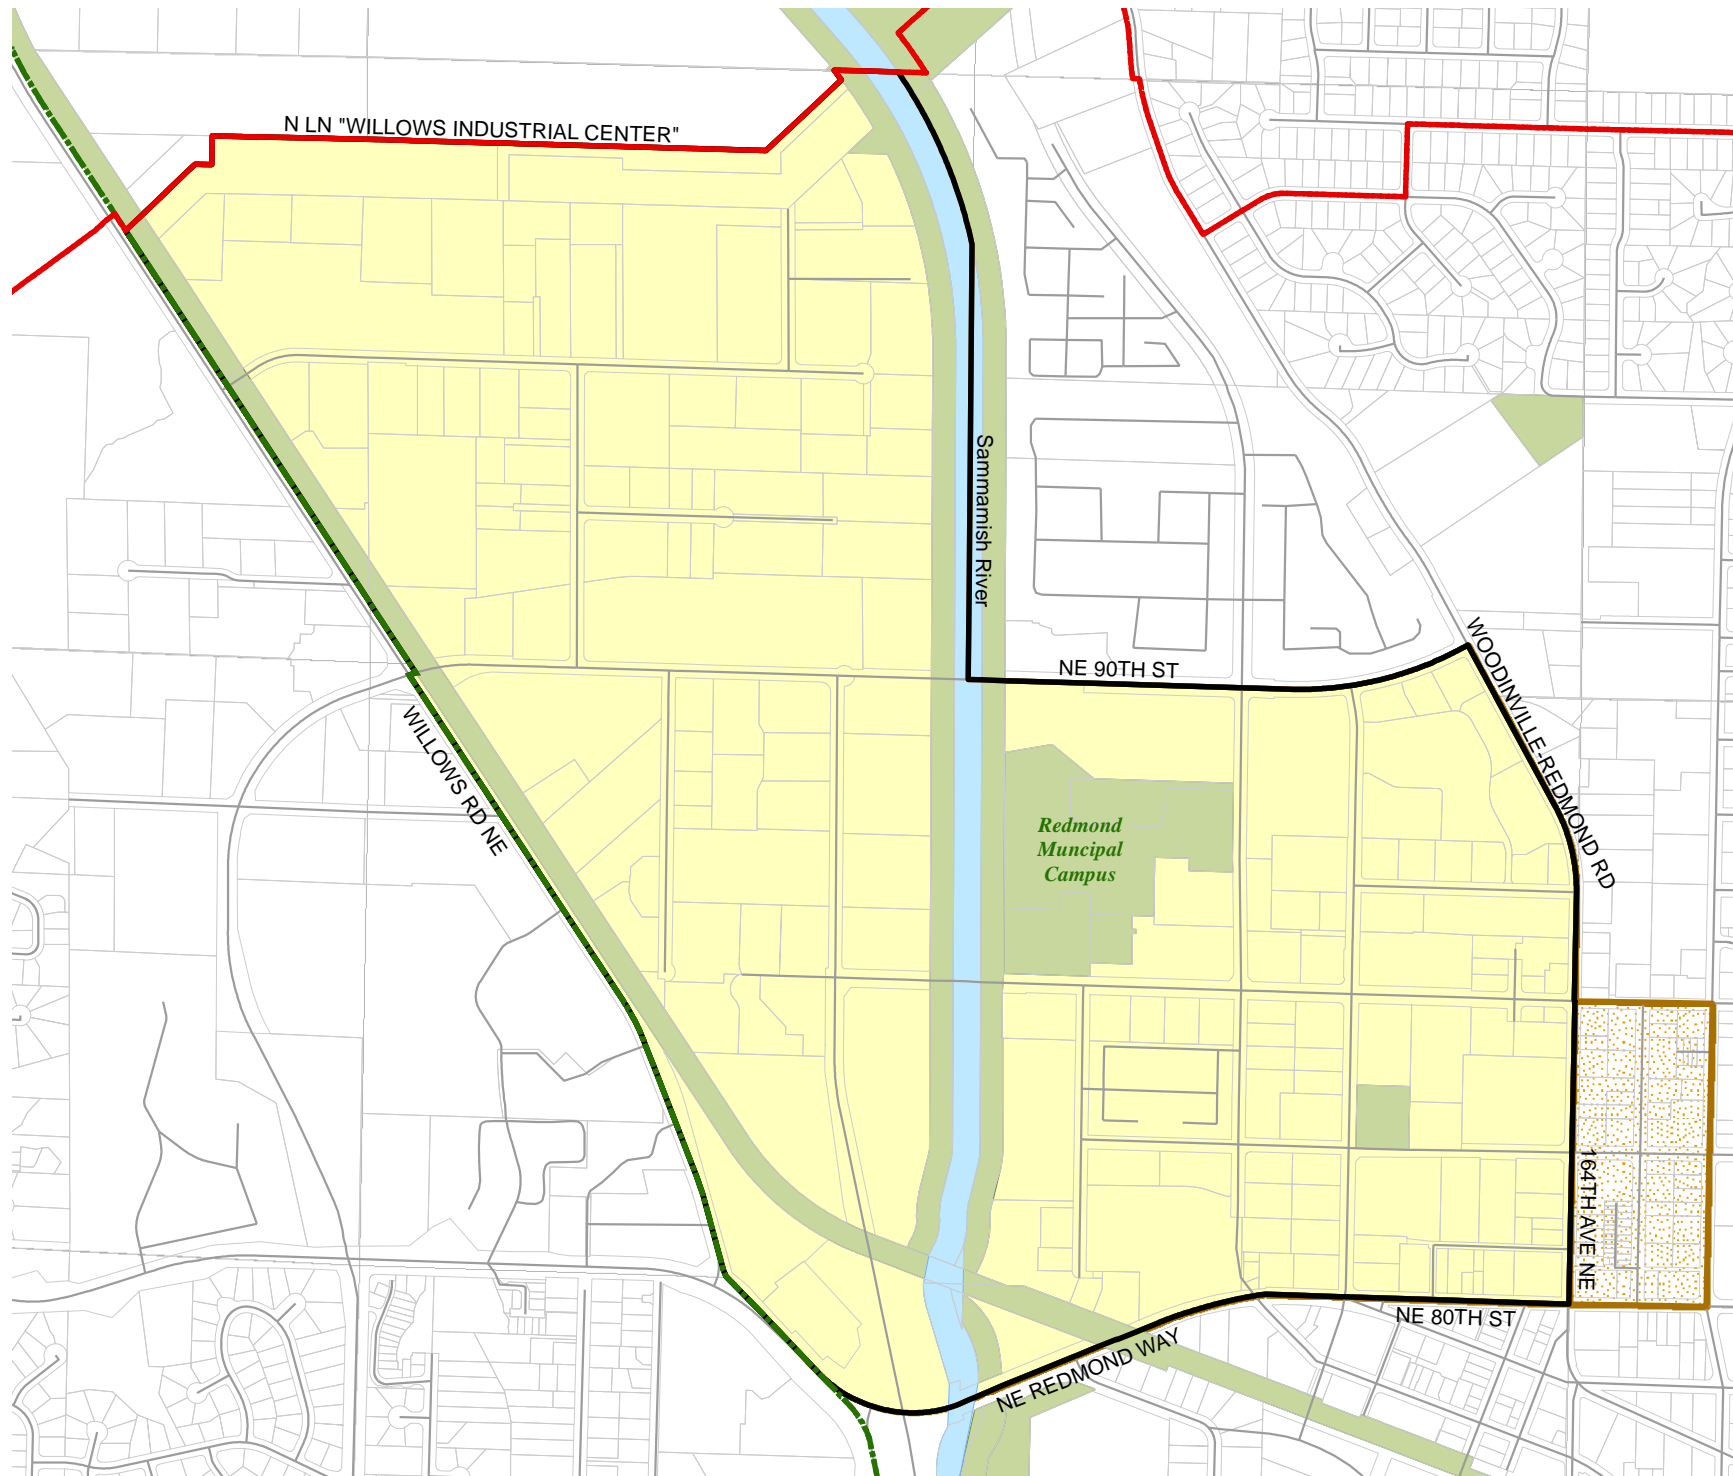

2016 Precinct Alterations

Code	Precinct Name	LG	CG	CC
2967	RED 48-2967	48	1	3
2967	RED 48-2967	48	1	3

Legend

- Legislative District Boundaries
- Congressional District Boundaries
- Council District Boundaries
- New Precinct
- Old Precinct(s)

Census Tract:	S-T-R:
Tract 032309	02-25-05