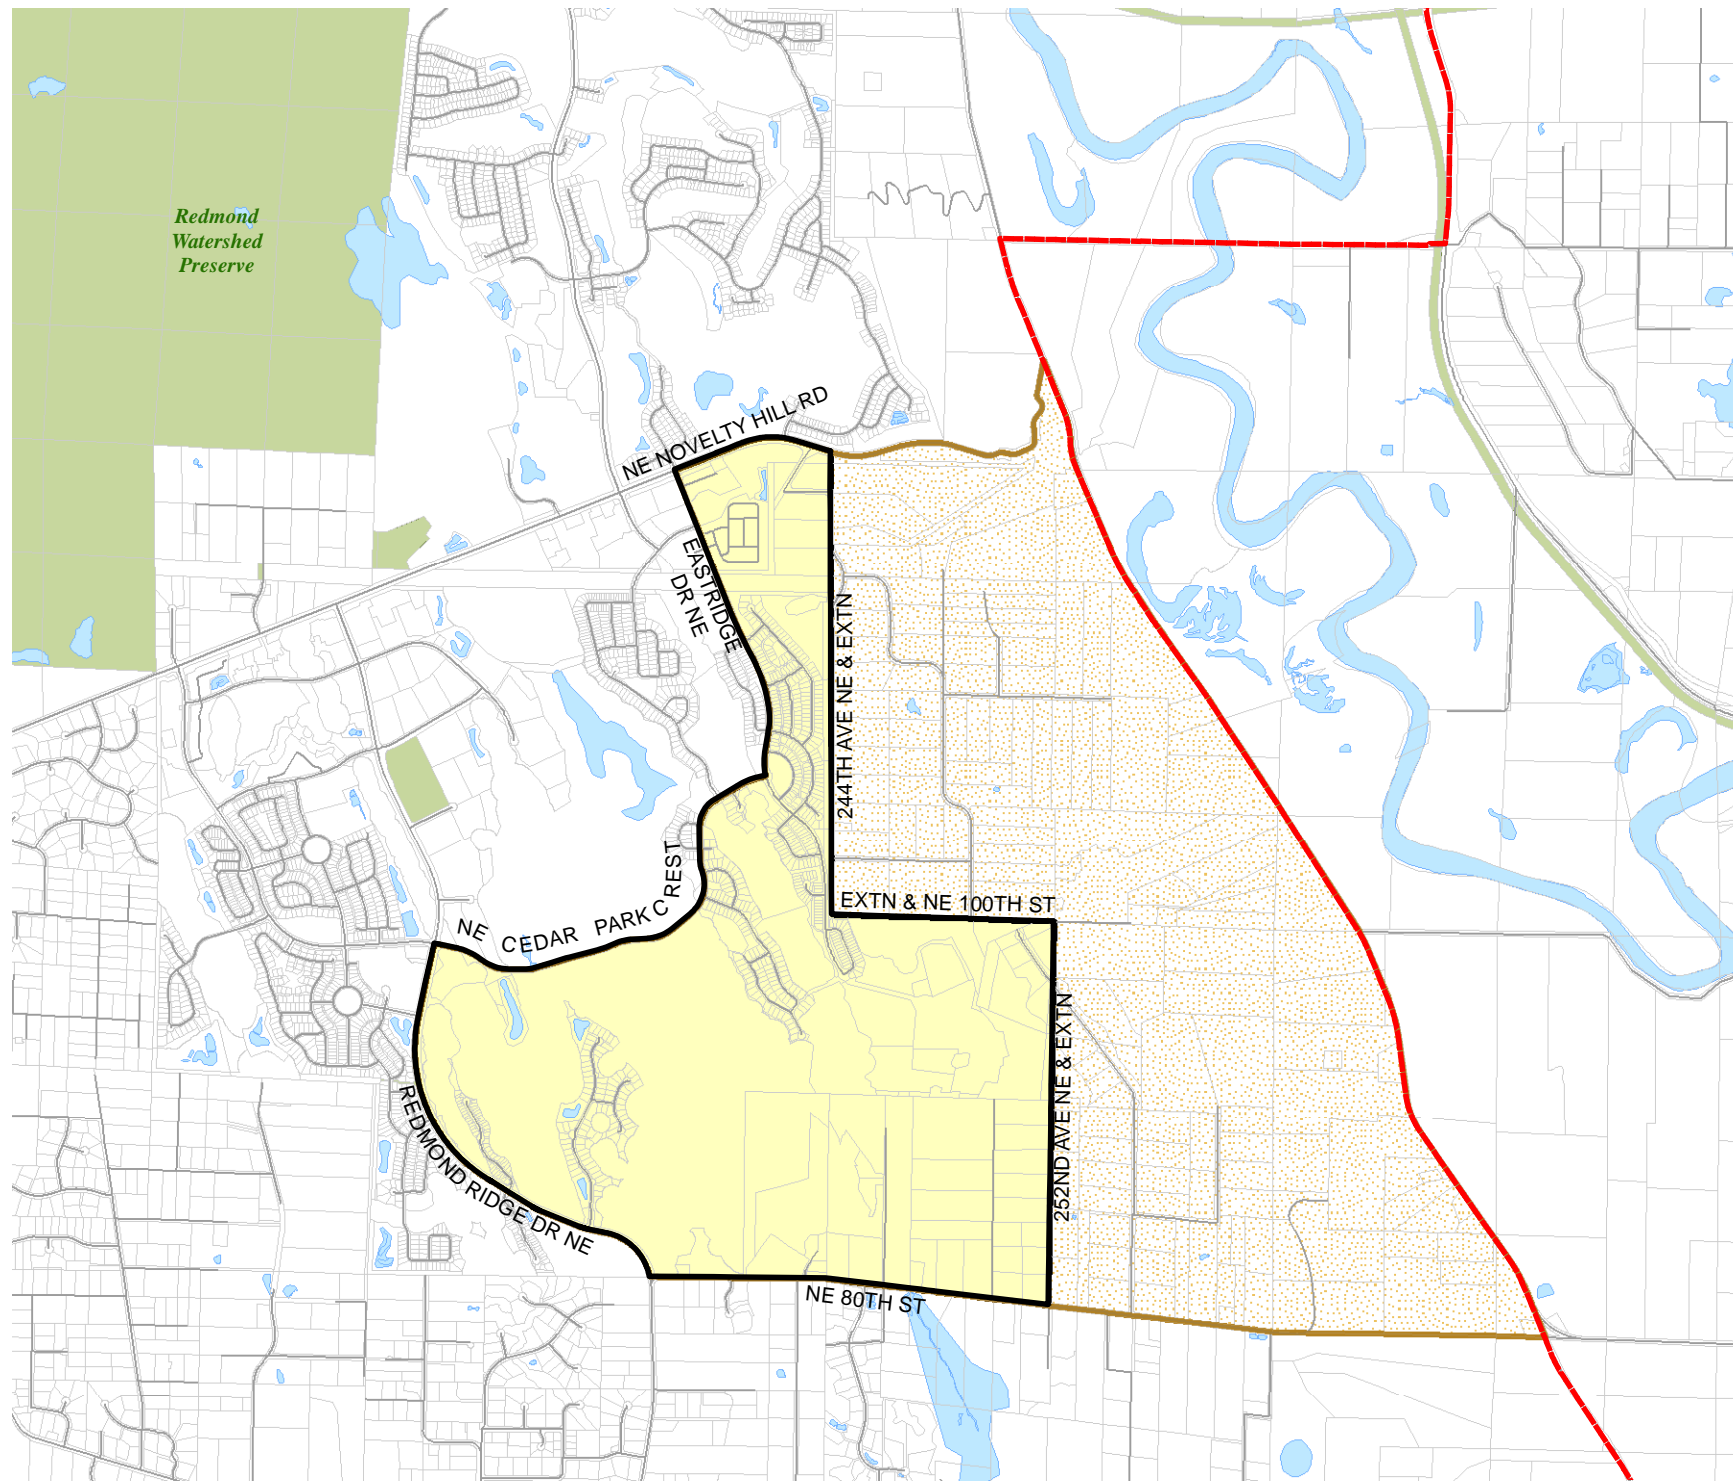

2016 Precinct Alterations

Code	Precinct Name	LG	CG	CC
3623	EASTRIDGE	45	1	3
3623	EASTRIDGE	45	1	3

Legend

- Legislative District Boundaries
- Congressional District Boundaries
- Council District Boundaries
- New Precinct
- Old Precinct(s)

Census Tract: Tract 032329	S-T-R: 02-25-06