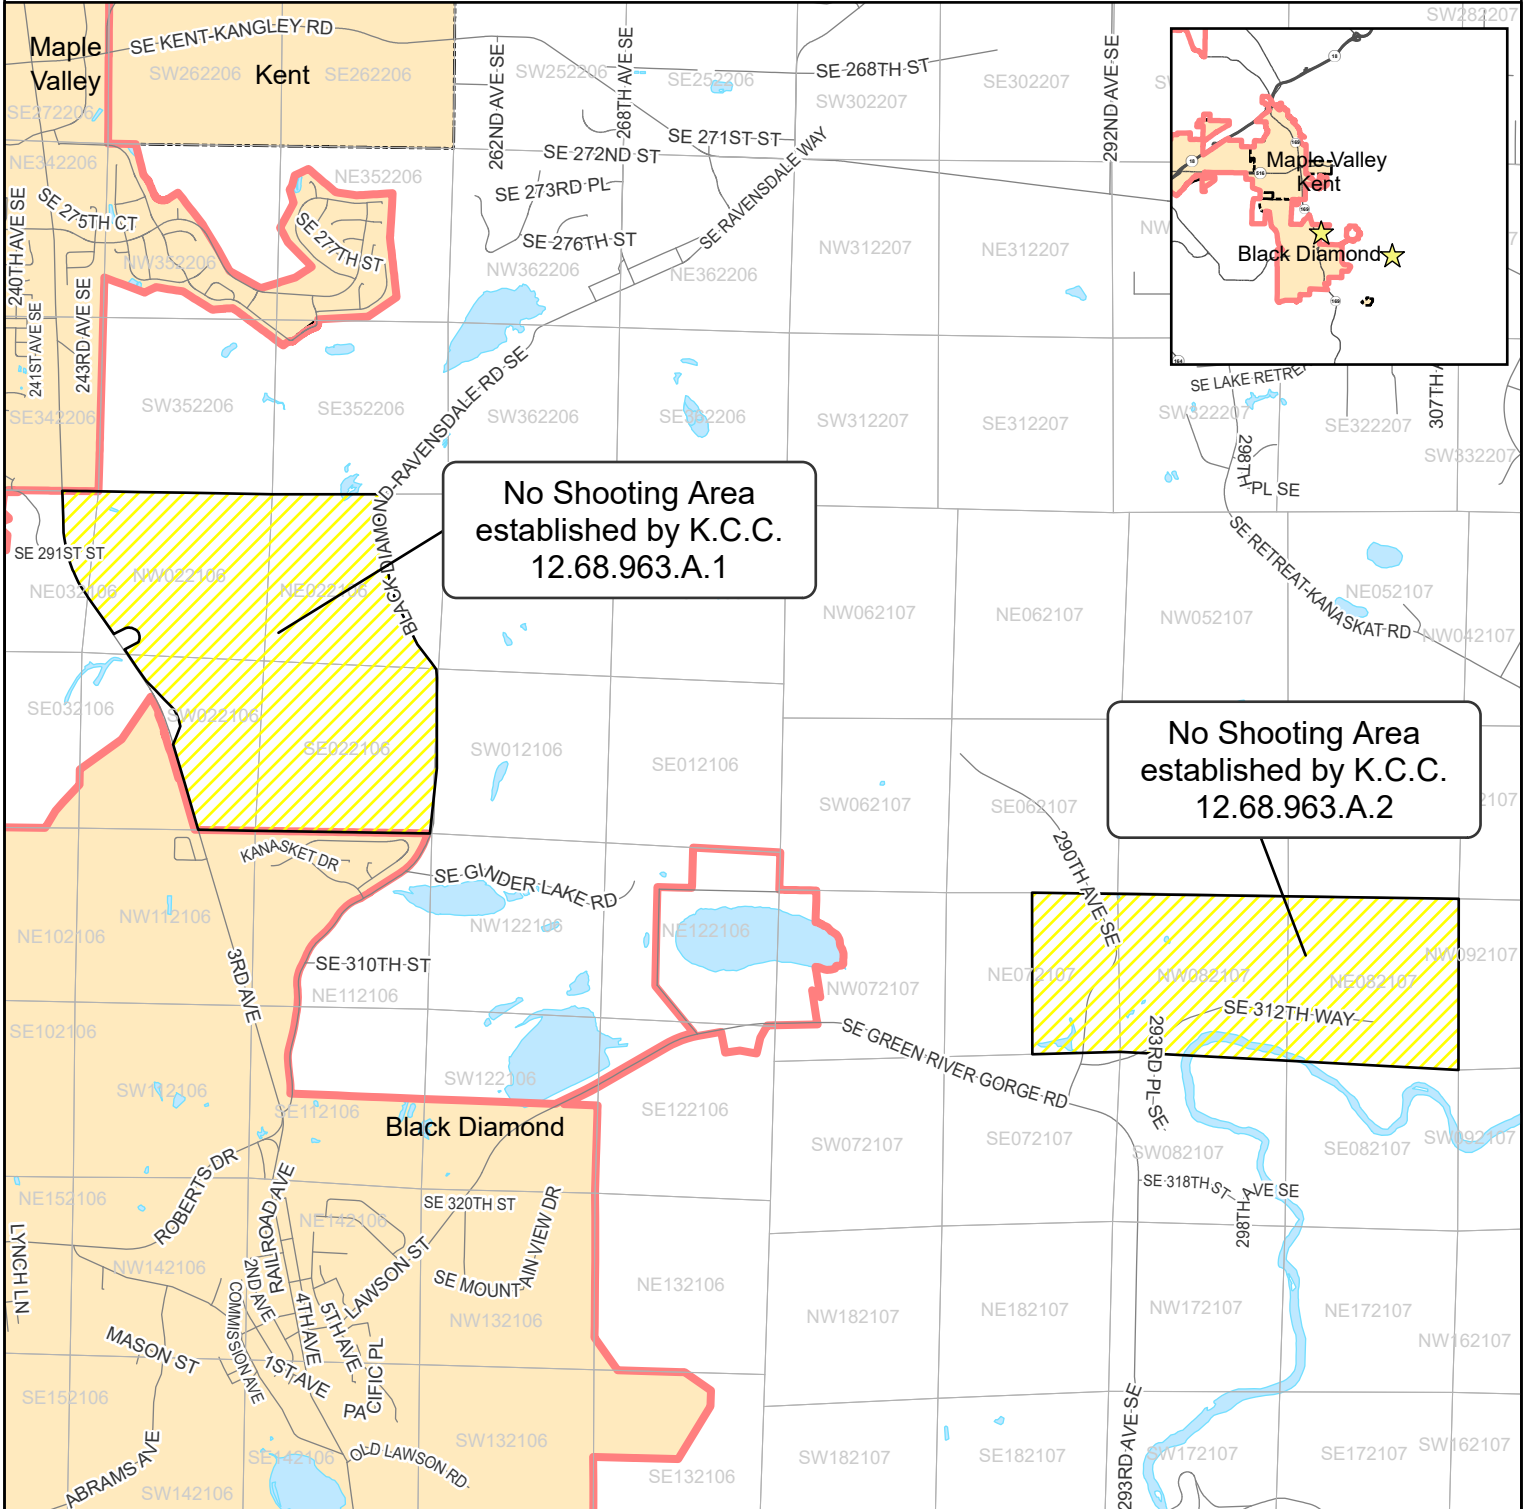

Crow Voting Precinct No Shooting Areas

- Public Land Survey System
- Incorporated Area
- Waterbodies
- Urban Growth Area Boundary
- Freeways
- Roads
- No Shooting Areas

Date: 2/8/2023

No Shooting Area established by K.C.C. 12.68.963.A.1

No Shooting Area established by K.C.C. 12.68.963.A.2