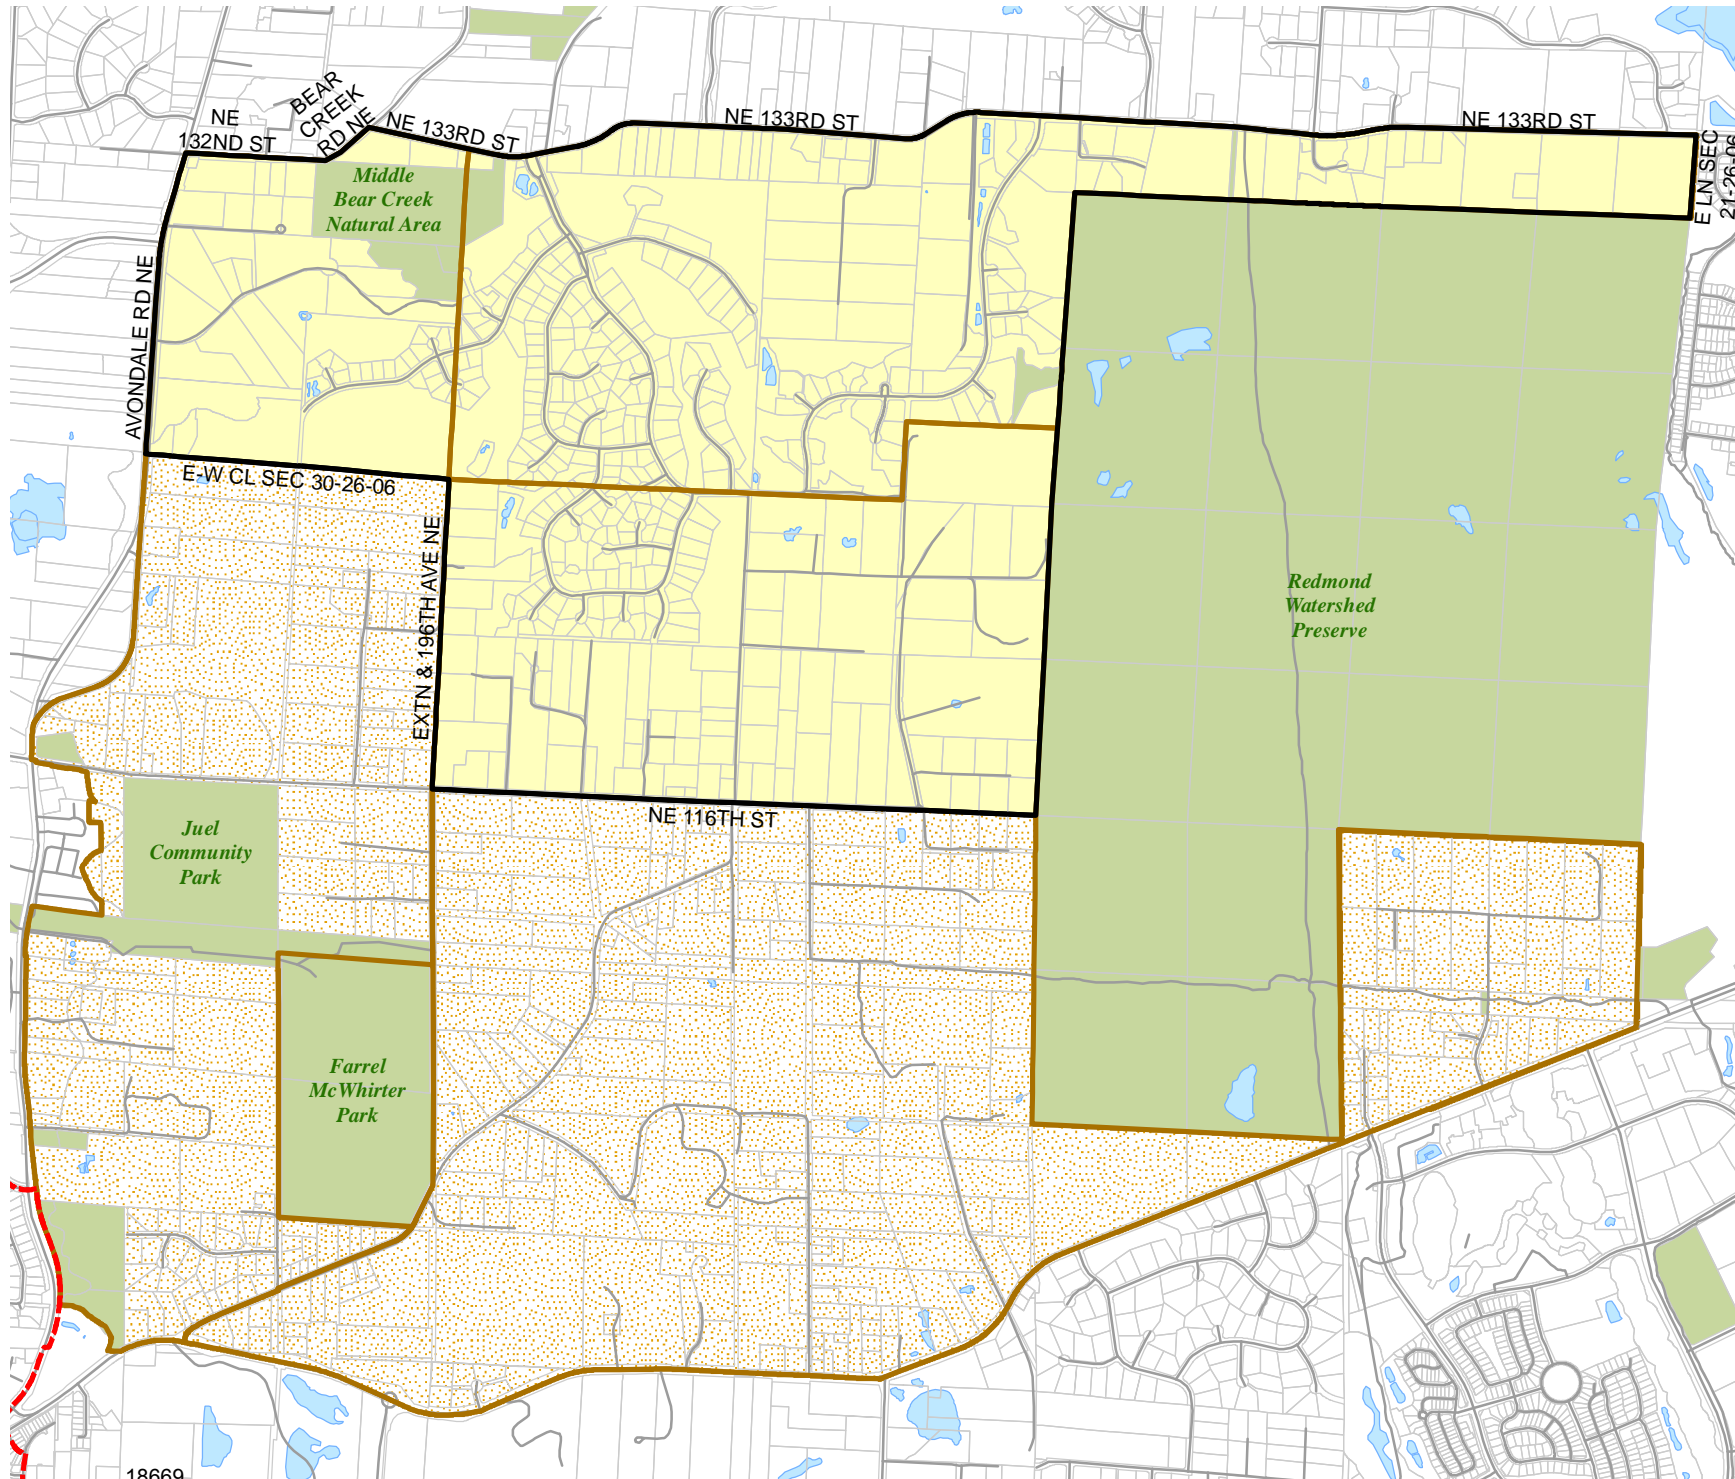

# 2018 Precinct Alterations

Code	Precinct Name	LG	CG	CC
0010	ALDERWOOD	45	1	3
3328	CAMAS*	45	1	3
0091	AVONDALE	45	1	3
0010	ALDERWOOD	45	1	3

## Legend

-  Legislative District Boundaries
-  Congressional District Boundaries
-  Council District Boundaries
-  New Precinct
-  Old Precinct(s)

<b>Census Tract:</b> Tract 032327	<b>S-T-R:</b> 29-26-06
--------------------------------------	---------------------------