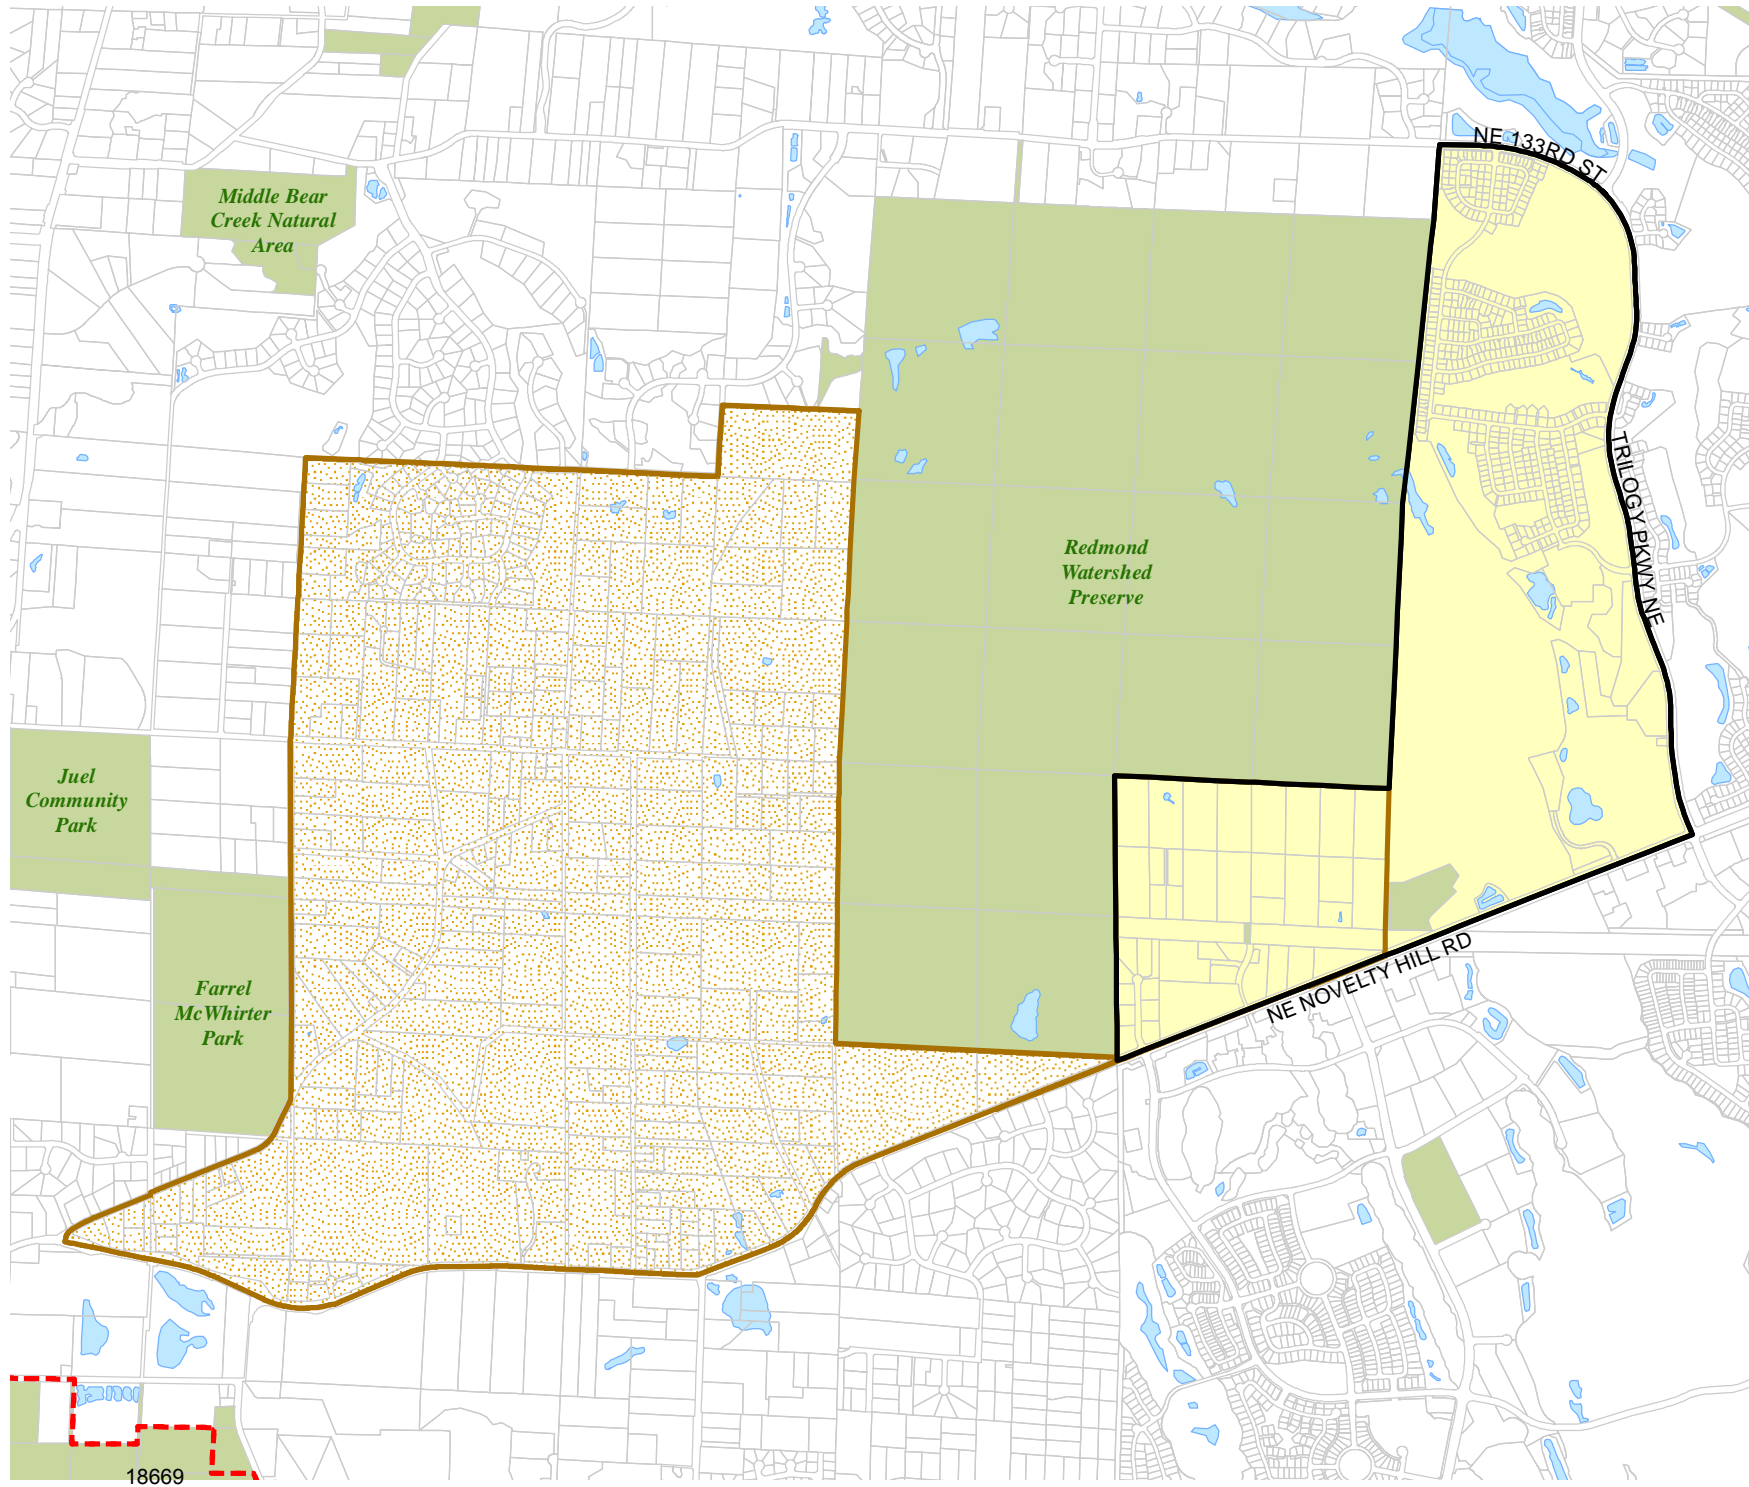

2018 Precinct Alterations

Code	Precinct Name	LG	CG	CC
3522	WELCOME LAKE	45	1	3
3328	CAMAS*	45	1	3
3522	WELCOME LAKE	45	1	3

Legend

- Legislative District Boundaries
- Congressional District Boundaries
- Council District Boundaries
- New Precinct
- Old Precinct(s)

Census Tract:	S-T-R:
Tract 032327	27-26-06