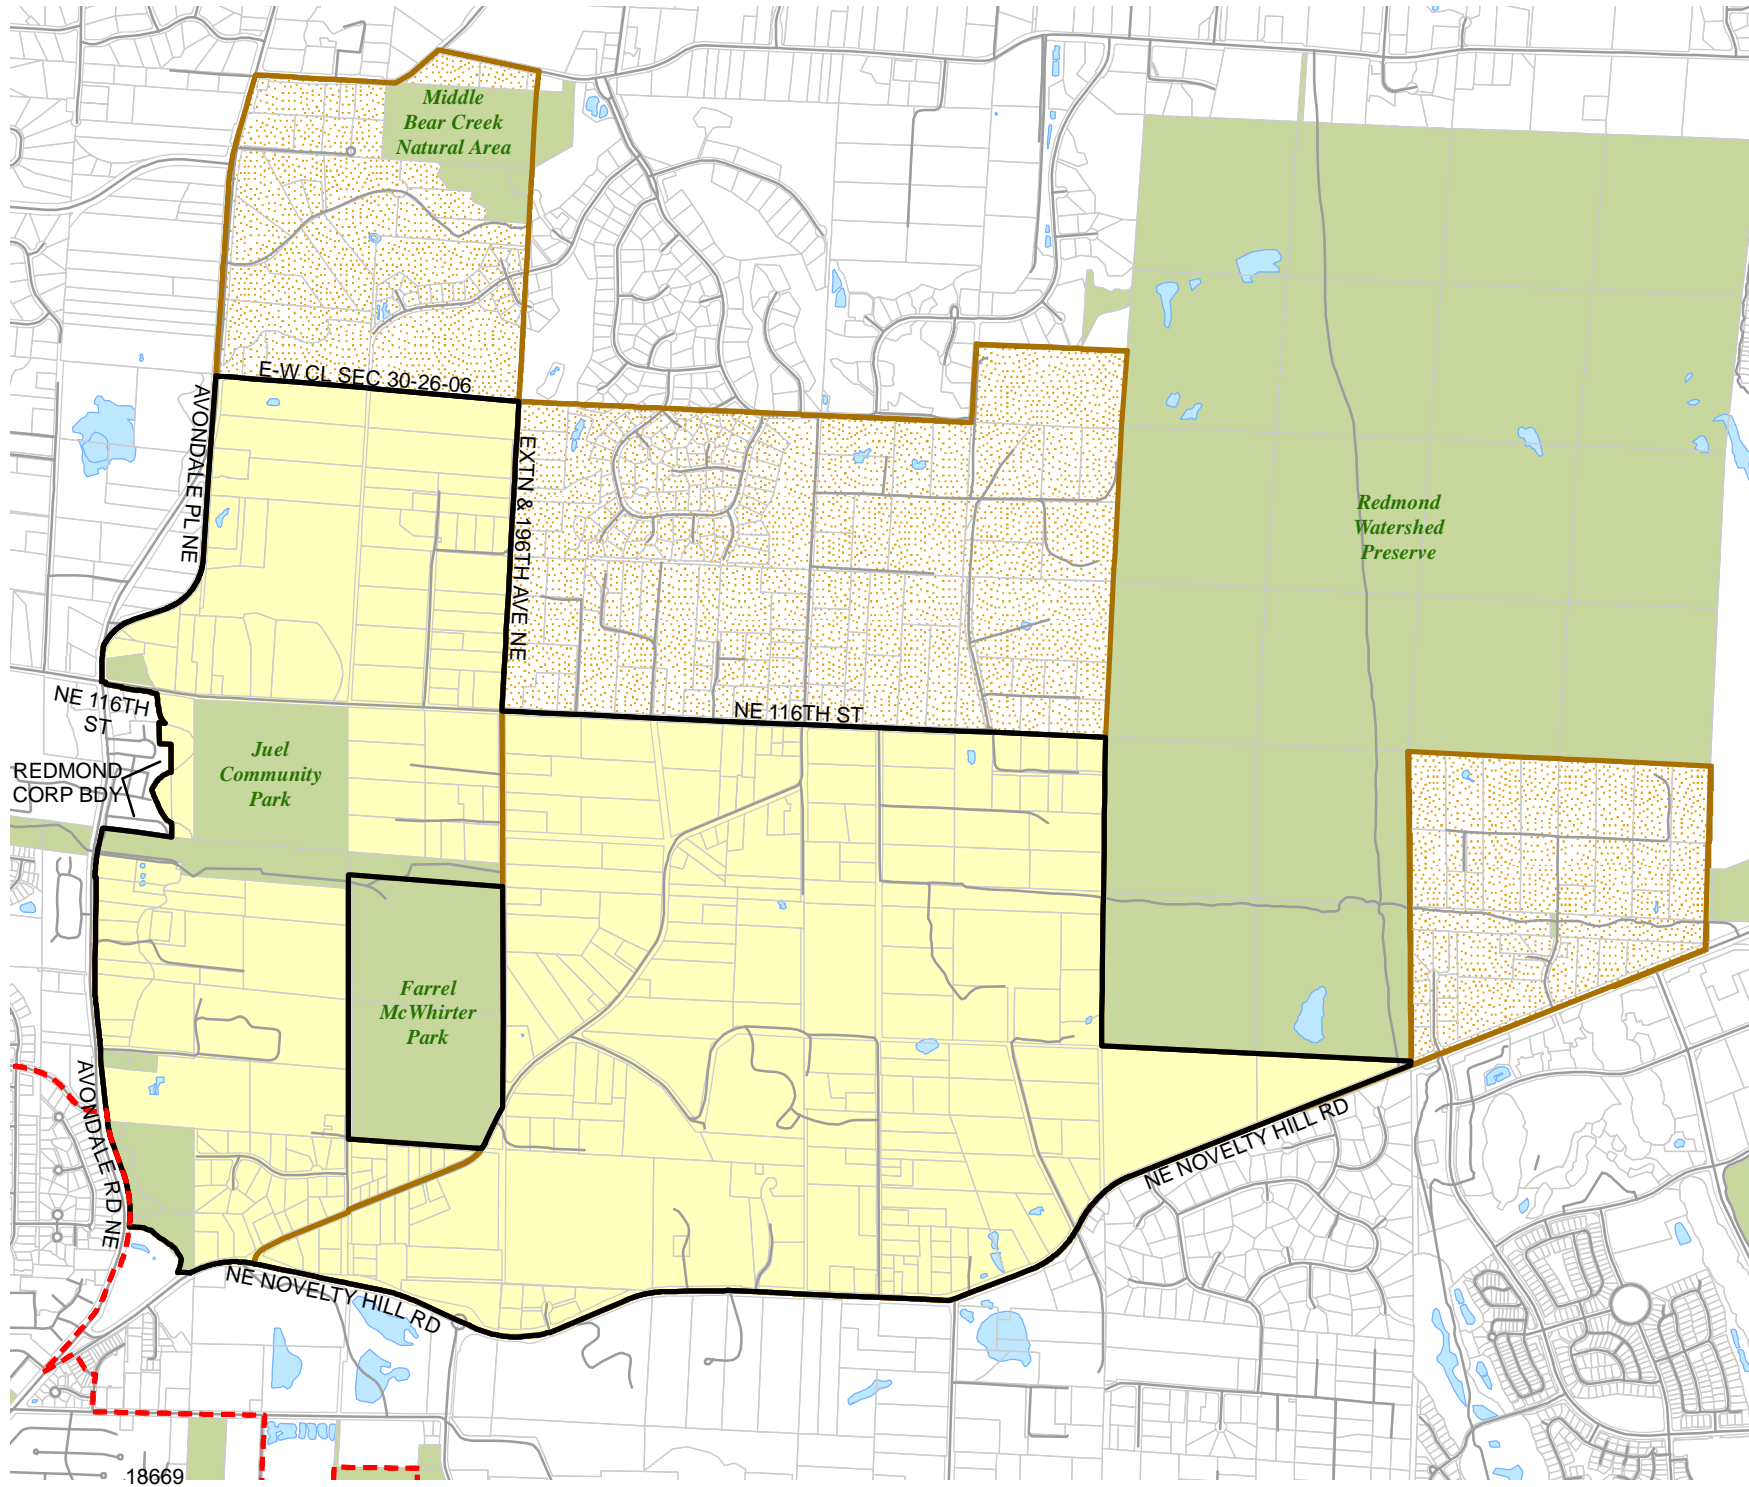

## Legend

-  Legislative District Boundaries
-  Congressional District Boundaries
-  Council District Boundaries
-  New Precinct
-  Old Precinct(s)

<b>Census Tract:</b> Tract 032327	<b>S-T-R:</b> 29-26-06
--------------------------------------	---------------------------

## Legend

-  Legislative District Boundaries
-  Congressional District Boundaries
-  Council District Boundaries
-  New Precinct
-  Old Precinct(s)

<b>Census Tract:</b> Tract 032327	<b>S-T-R:</b> 32-26-06
--------------------------------------	---------------------------