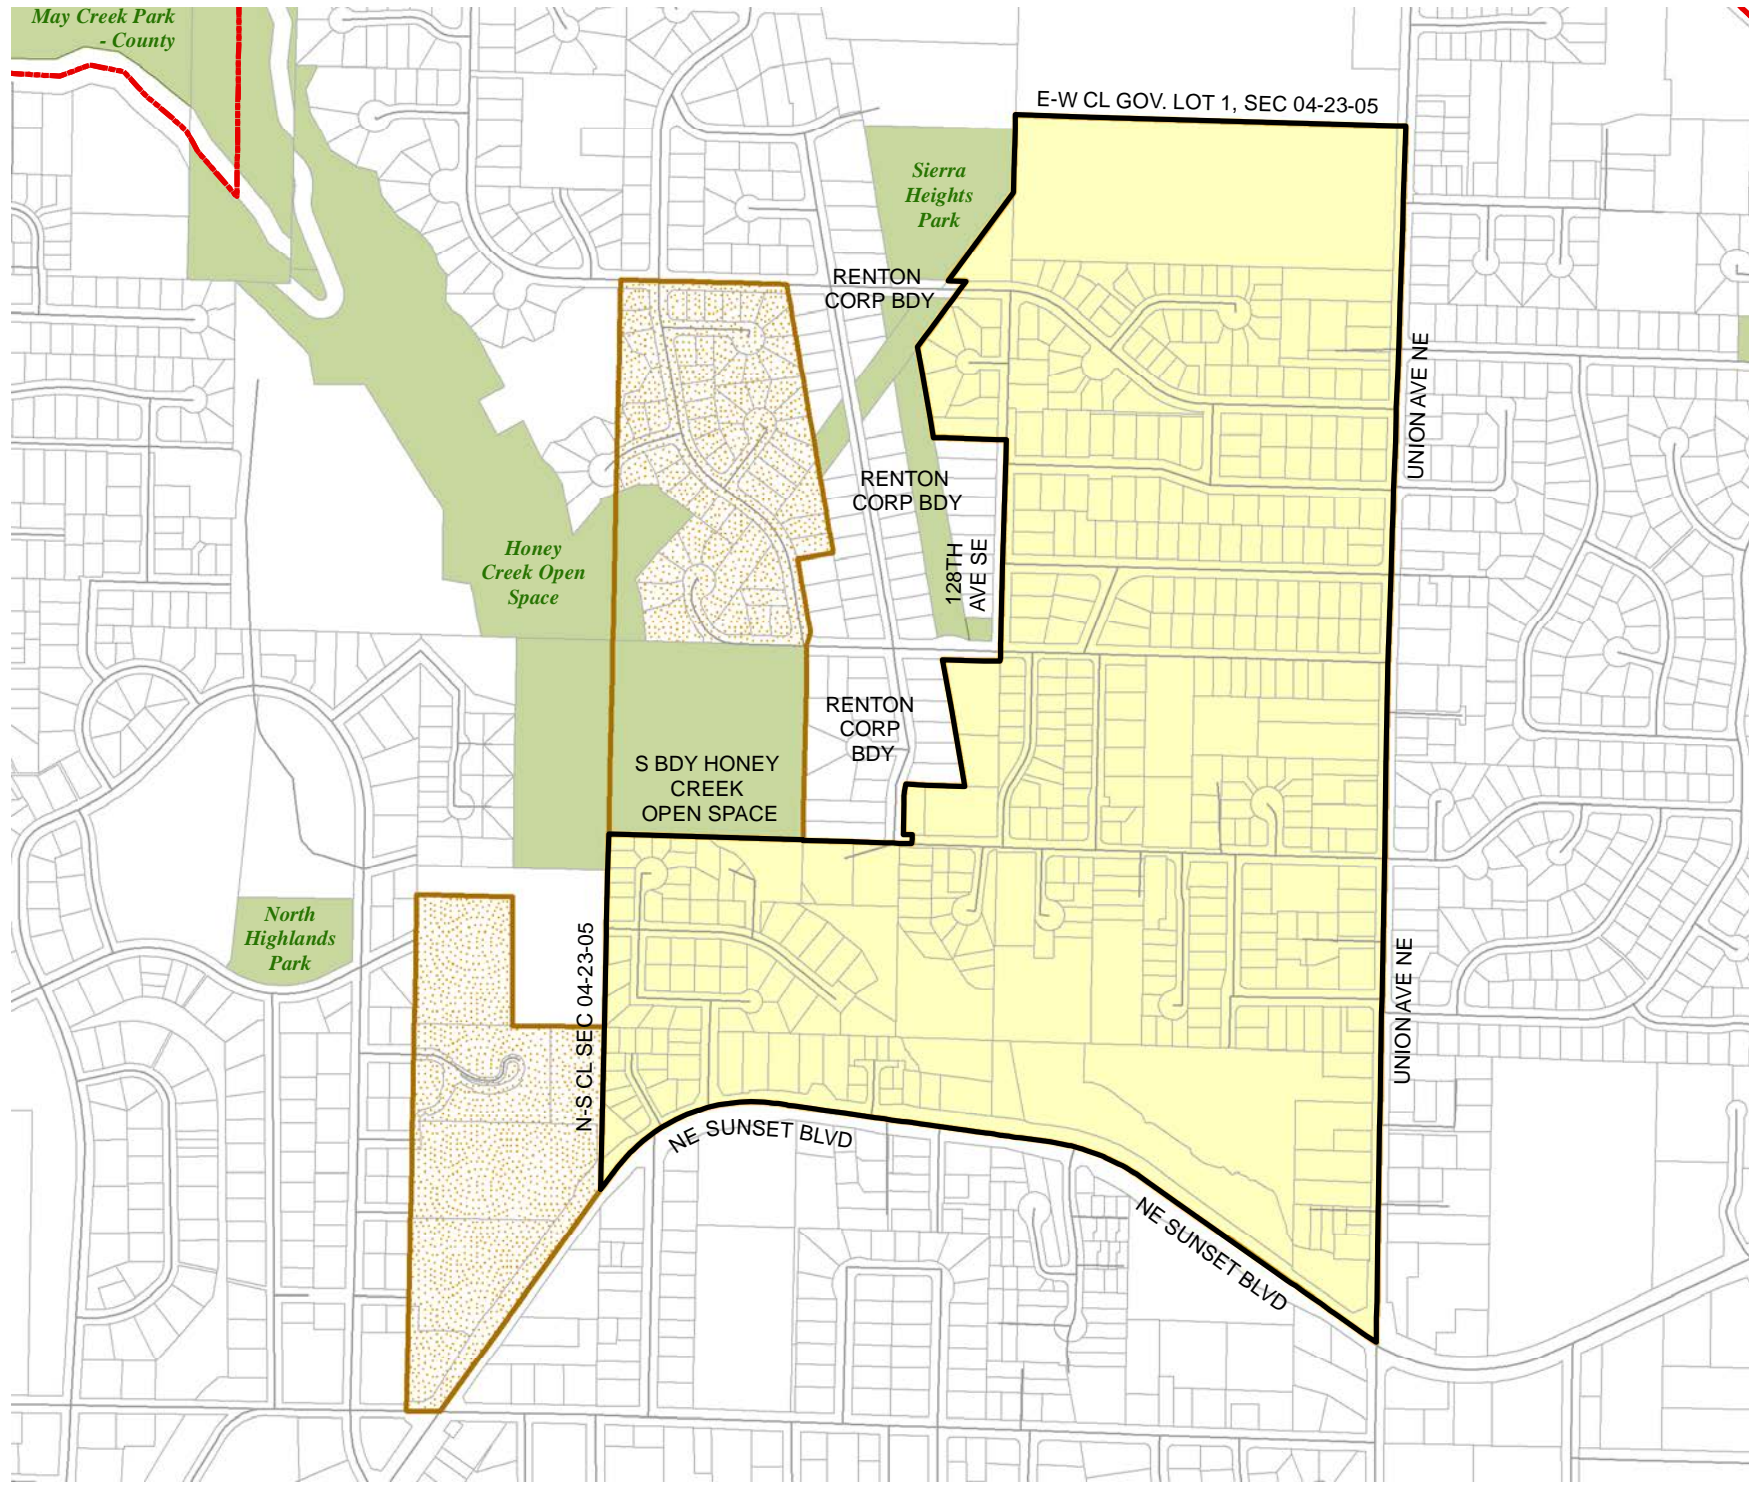

2016 Precinct Alterations

Code	Precinct Name	LG	CG	CC
1011	RNT 11-1011	11	9	9
1011	RNT 11-1011	11	9	9

Legend

- Legislative District Boundaries
- Congressional District Boundaries
- Council District Boundaries
- New Precinct
- Old Precinct(s)

Census Tract: Tract 025200	S-T-R: 04-23-05