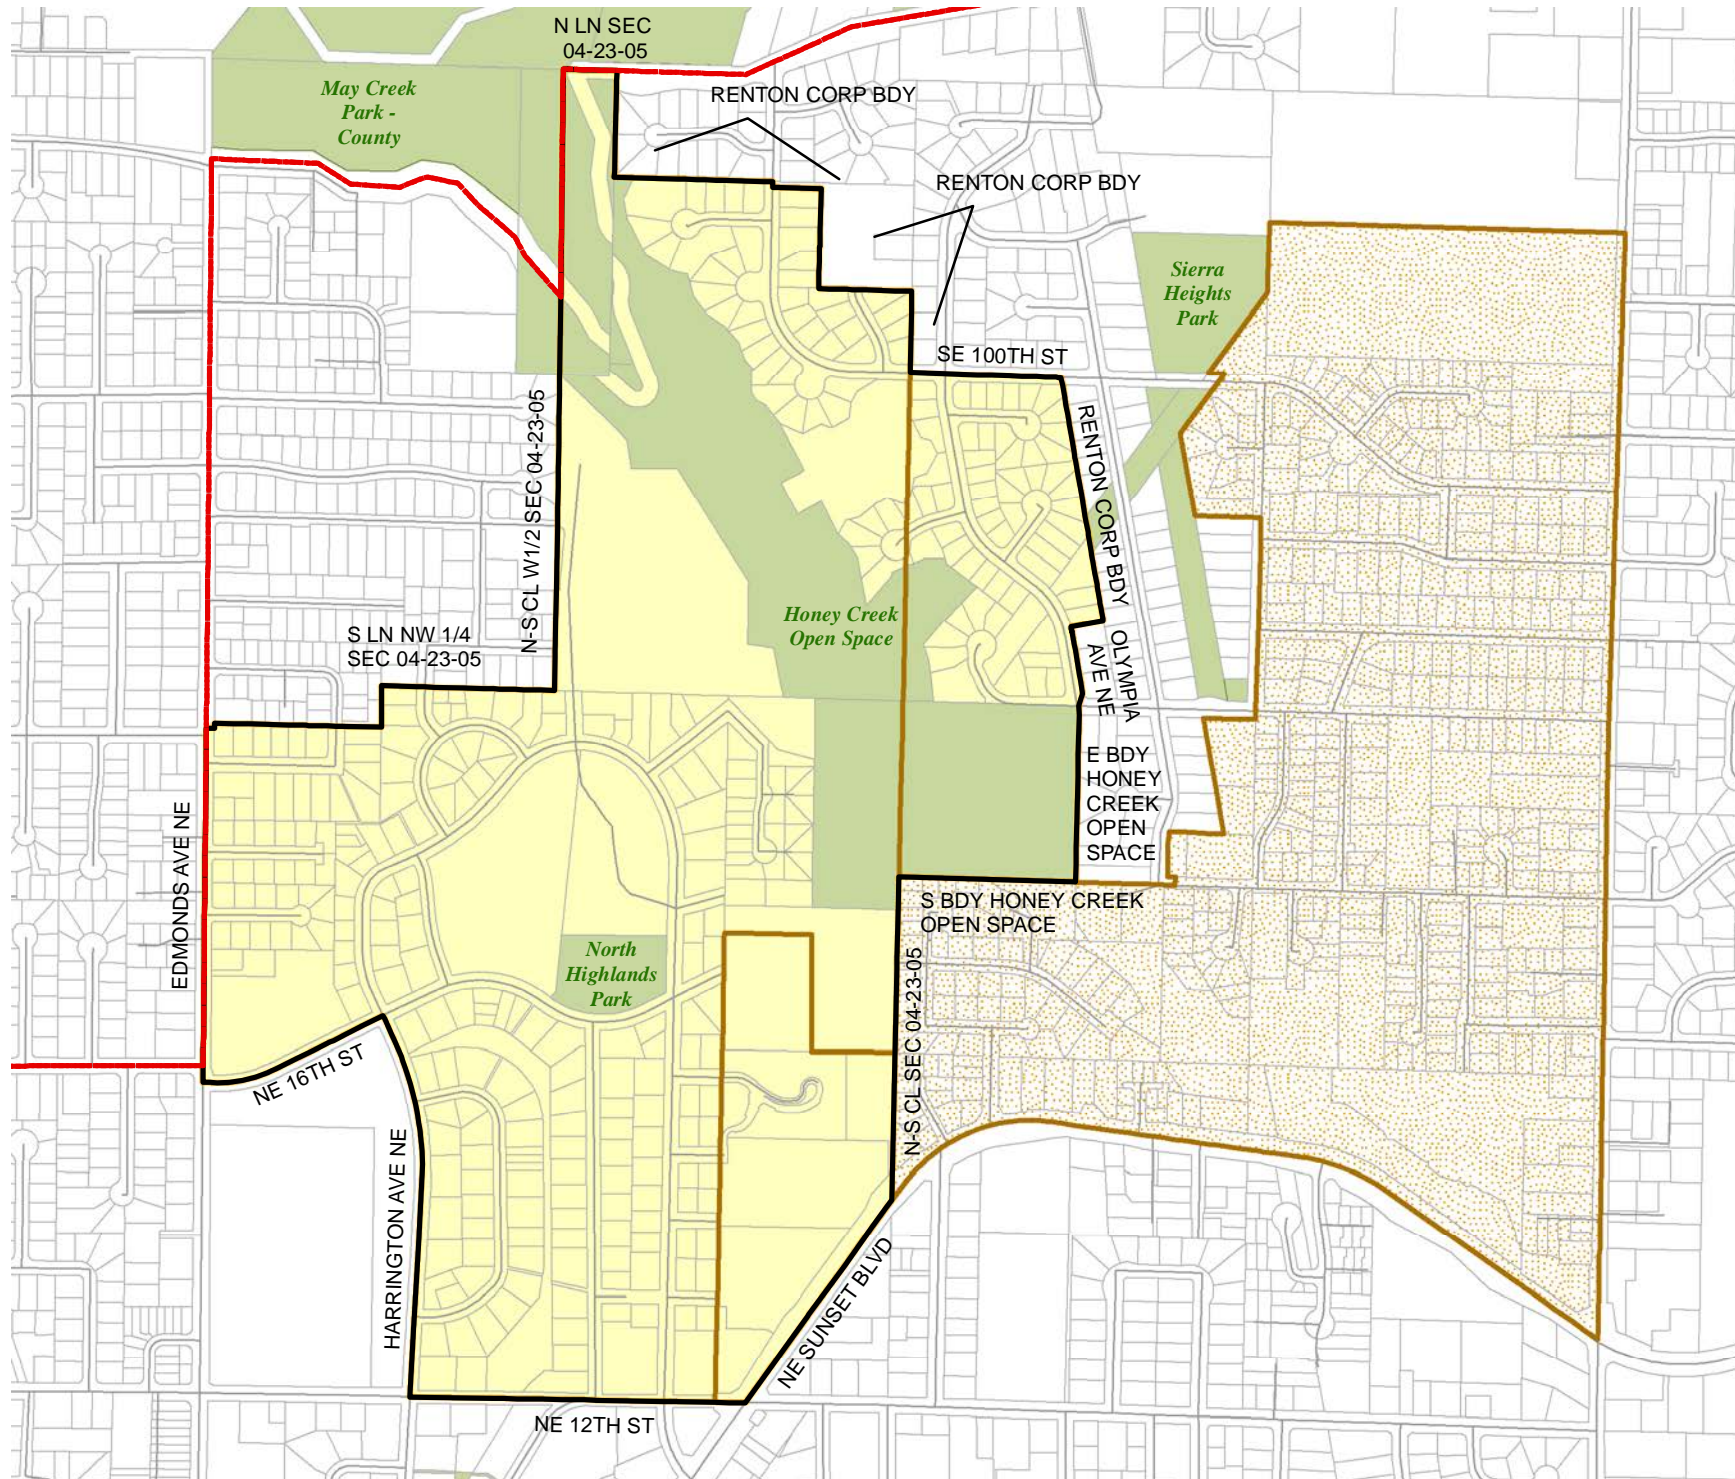

Census Tract: Tract 031604	S-T-R: 33-22-06
--------------------------------------	---------------------------

2016 Precinct Alterations

Code	Precinct Name	LG	CG	CC
0983	RNT 11-0983	11	9	9
1011	RNT 11-1011	11	9	9
0983	RNT 11-0983	11	9	9

Legend

-  Legislative District Boundaries
-  Congressional District Boundaries
-  Council District Boundaries
-  New Precinct
-  Old Precinct(s)

Census Tract: Tract 025200	S-T-R: 04-23-05
--------------------------------------	---------------------------

2016 Precinct Alterations

Code	Precinct Name	LG	CG	CC
1011	RNT 11-1011	11	9	9
1011	RNT 11-1011	11	9	9

Legend

-  Legislative District Boundaries
-  Congressional District Boundaries
-  Council District Boundaries
-  New Precinct
-  Old Precinct(s)