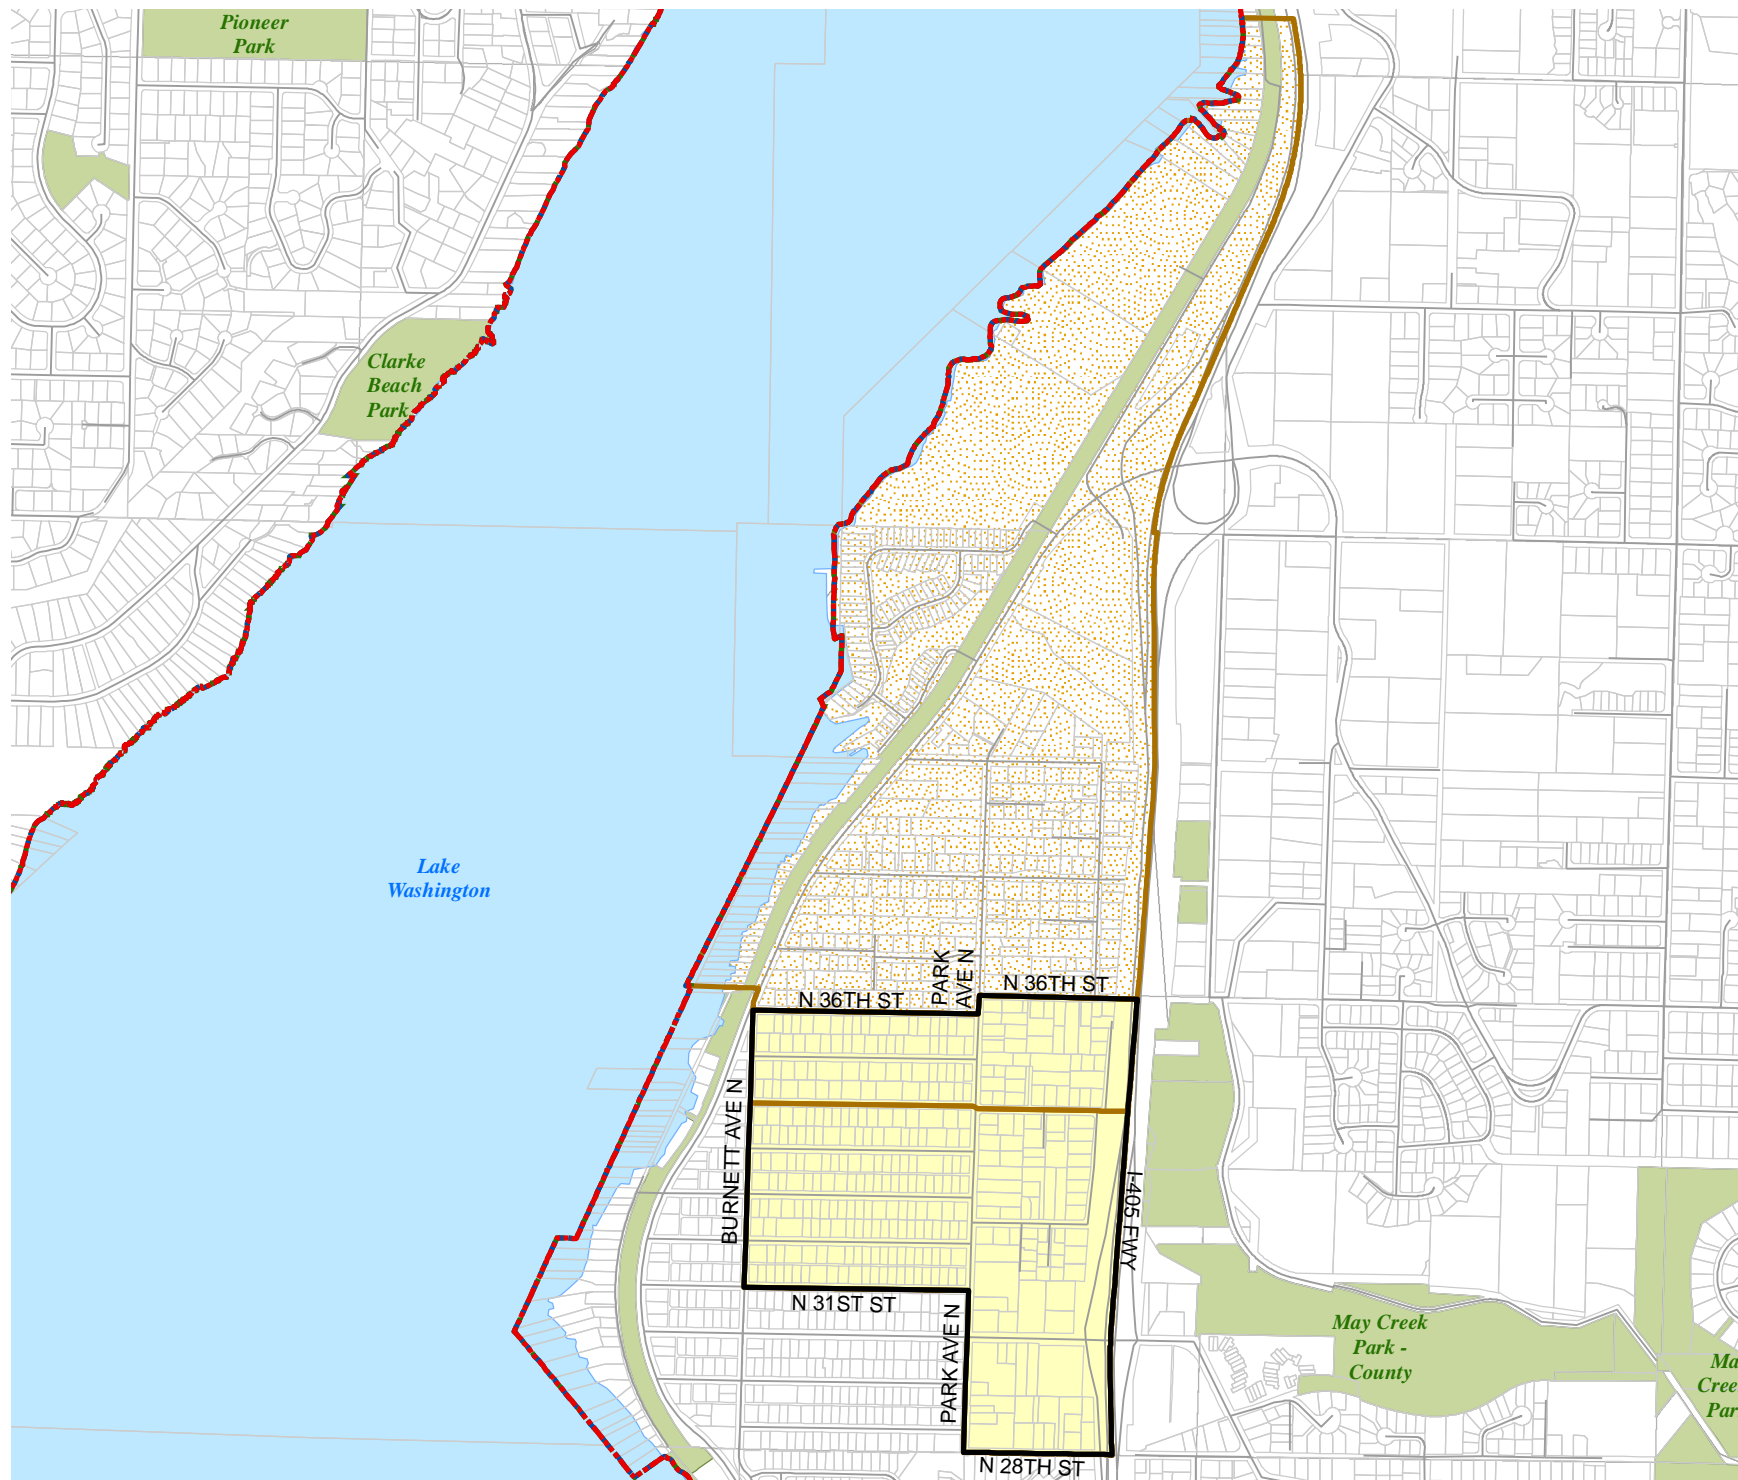

Legend

-  Legislative District Boundaries
-  Congressional District Boundaries
-  Council District Boundaries
-  New Precinct
-  Old Precinct(s)

Census Tract: Tract 025301	S-T-R: 32-24-05
--------------------------------------	---------------------------