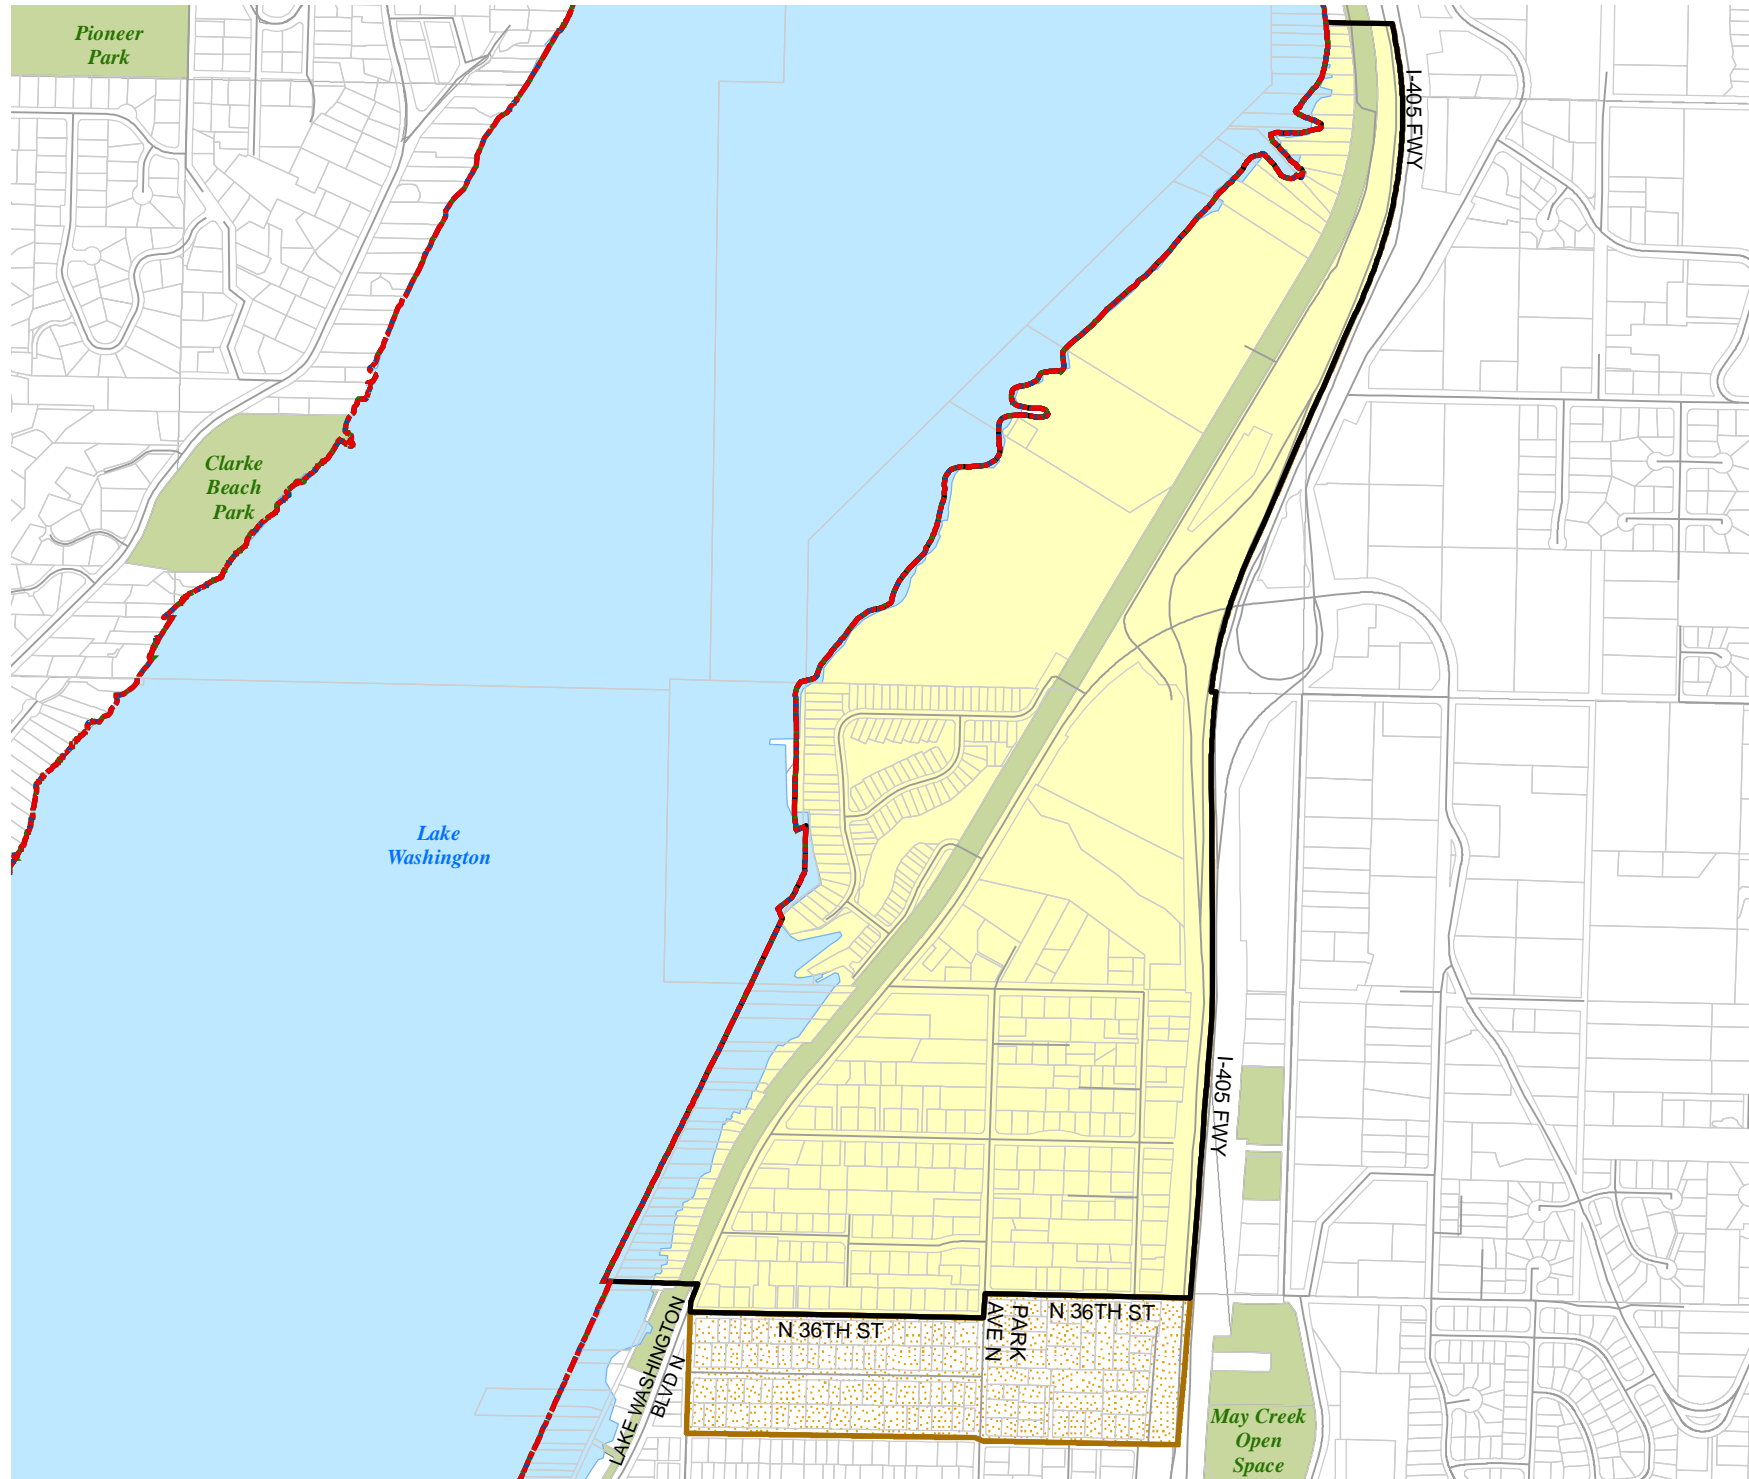

Legend

-  Legislative District Boundaries
-  Congressional District Boundaries
-  Council District Boundaries
-  New Precinct
-  Old Precinct(s)

Census Tract: Tract 025301	S-T-R: 32-24-05
--------------------------------------	---------------------------