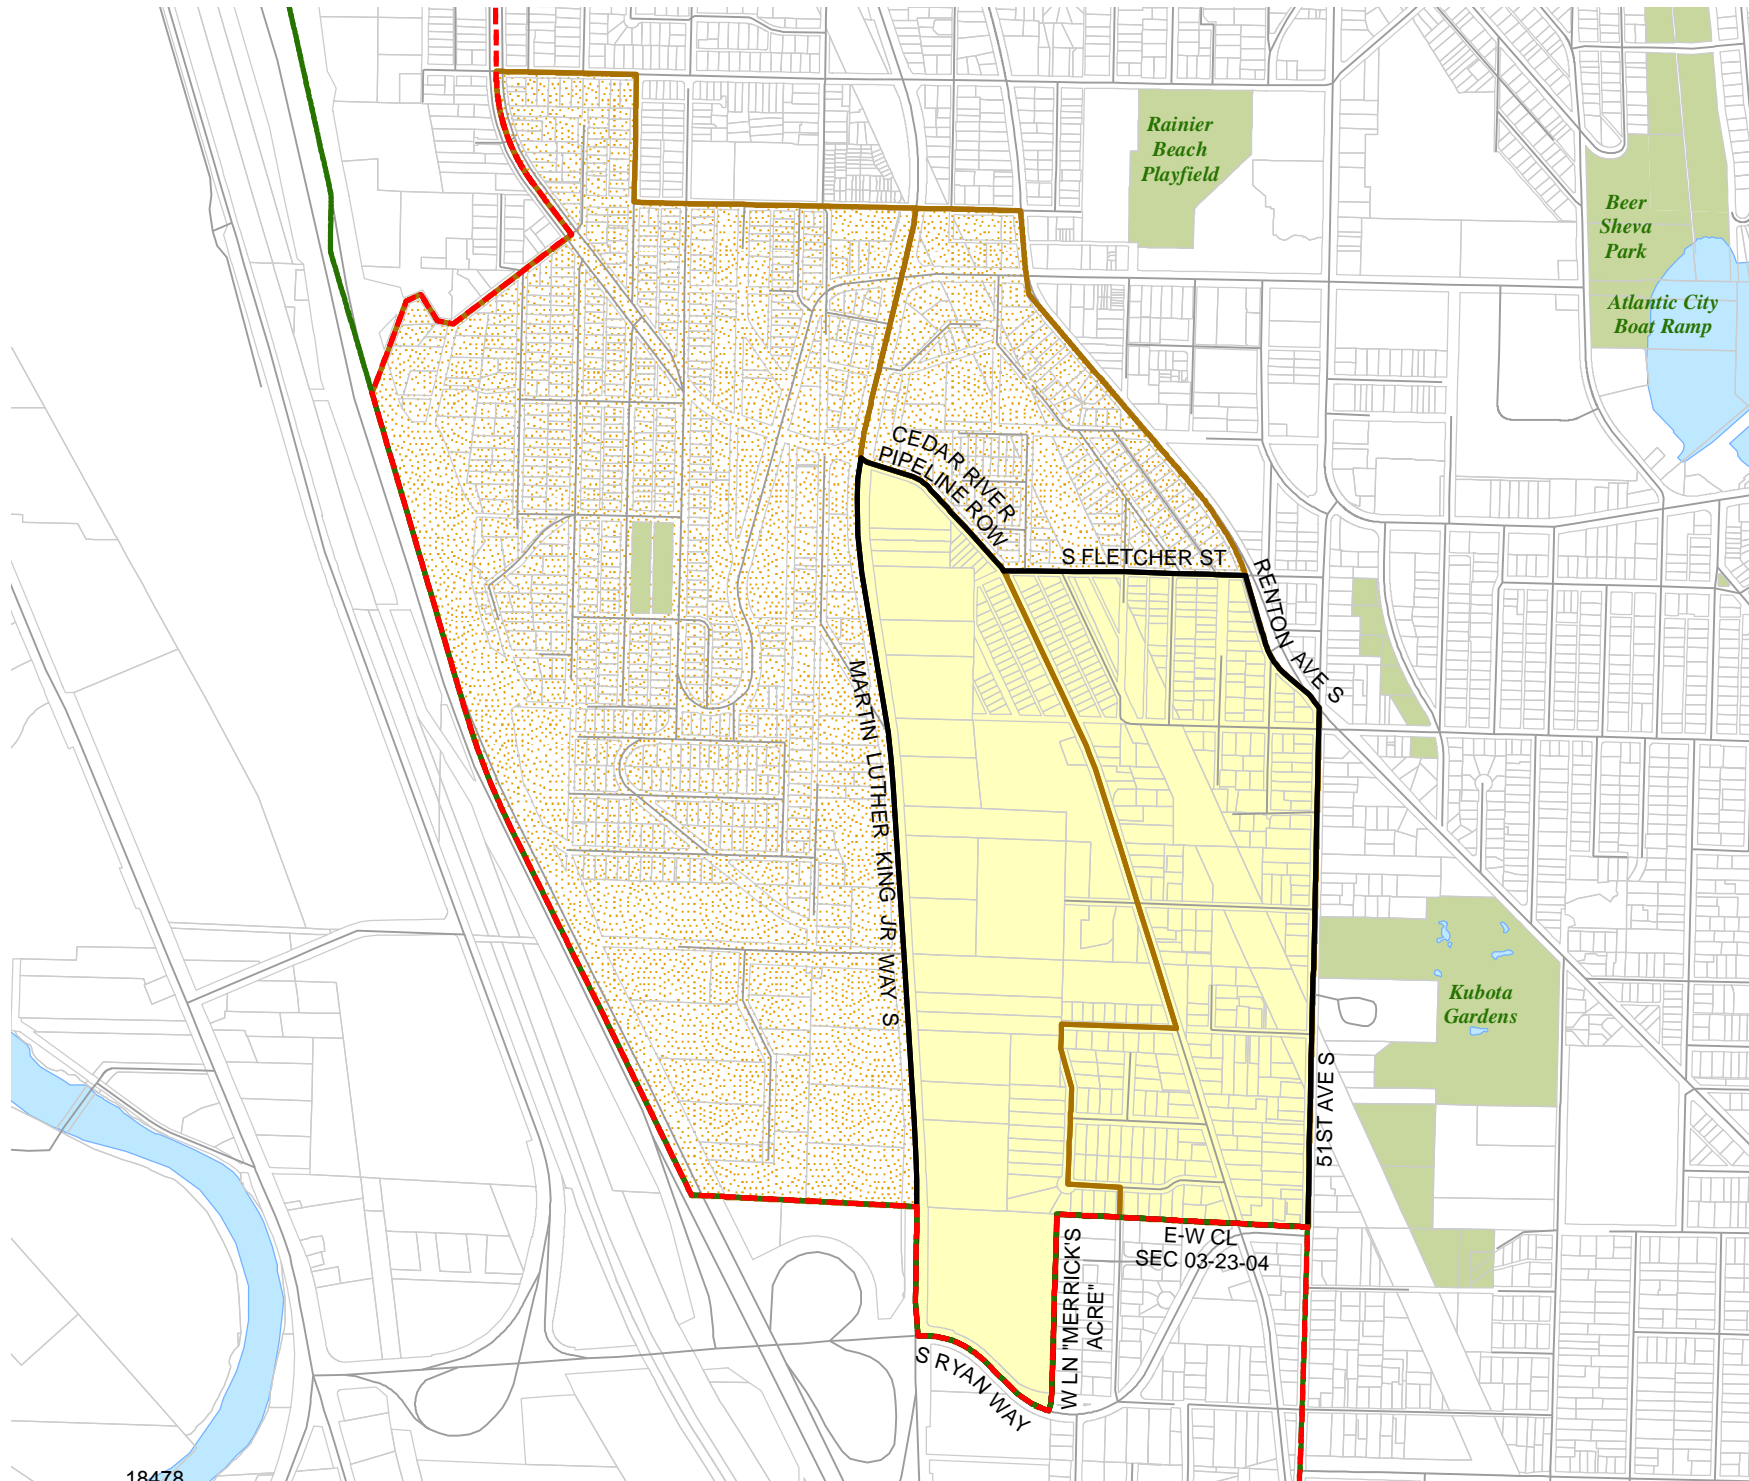

# 2017 Precinct Alterations

Code	Precinct Name	LG	CG	CC
1558	SEA 37-1558	37	9	2
1558	SEA 37-1558	37	9	2
3159	SEA 37-3159	37	9	2

## Legend

-  Legislative District Boundaries
-  Congressional District Boundaries
-  Council District Boundaries
-  New Precinct
-  Old Precinct(s)

<b>Census Tract:</b> Tract 011700	<b>S-T-R:</b> 03-23-04
--------------------------------------	---------------------------