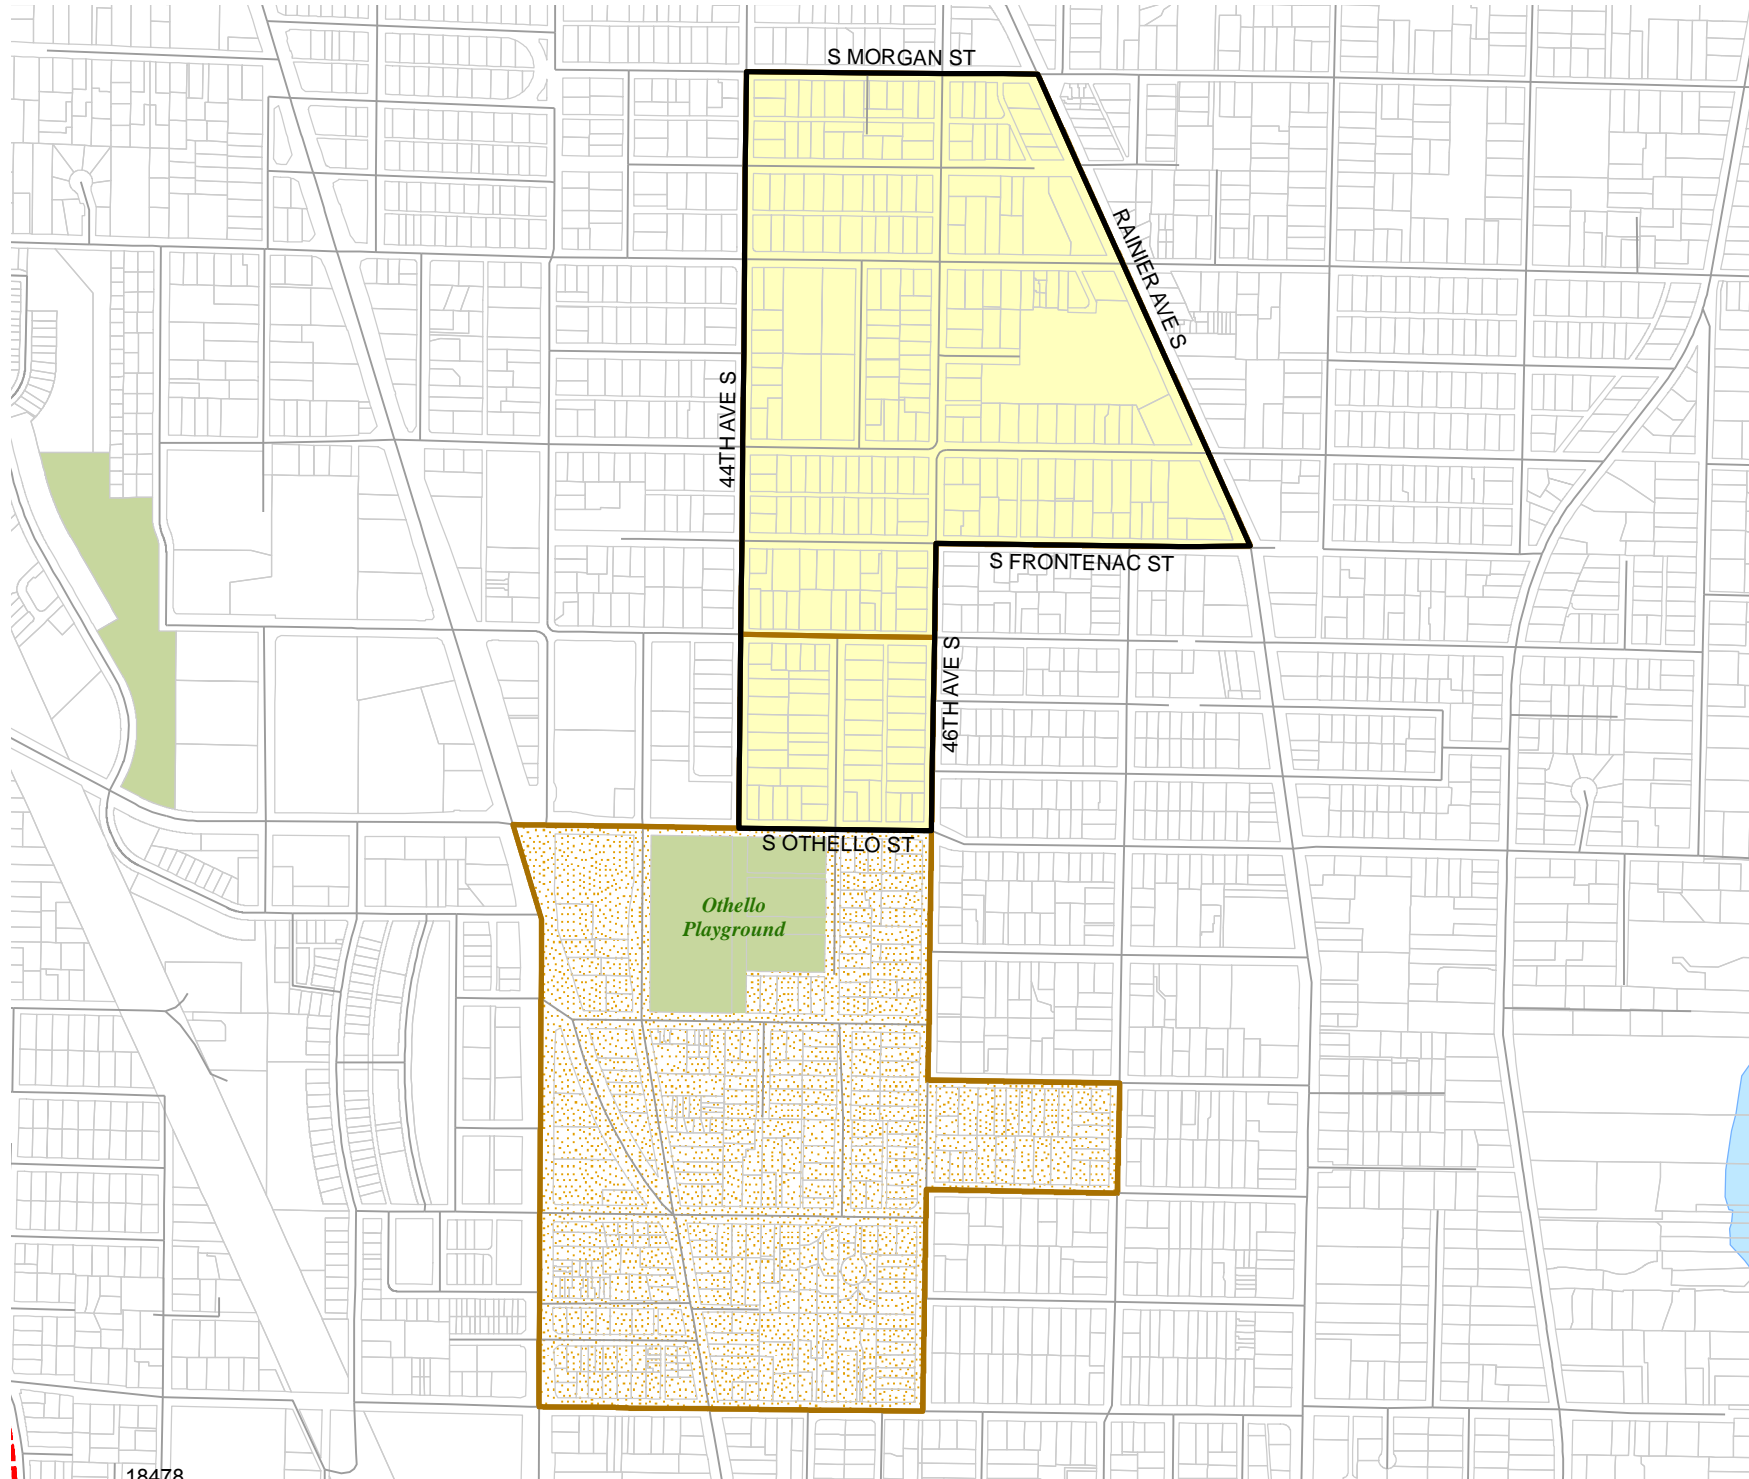

## Legend

-  Legislative District Boundaries
-  Congressional District Boundaries
-  Council District Boundaries
-  New Precinct
-  Old Precinct(s)

<b>Census Tract:</b> Tract 010100	<b>S-T-R:</b> 16-24-04
--------------------------------------	---------------------------

# 2017 Precinct Alterations

Code	Precinct Name	LG	CG	CC
1635	SEA 37-1635	37	9	2
1635	SEA 37-1635	37	9	2
3636	SEA 37-3636	37	9	2

## Legend

-  Legislative District Boundaries
-  Congressional District Boundaries
-  Council District Boundaries
-  New Precinct
-  Old Precinct(s)

<b>Census Tract:</b> Tract 011101	<b>S-T-R:</b> 27-24-04
--------------------------------------	---------------------------