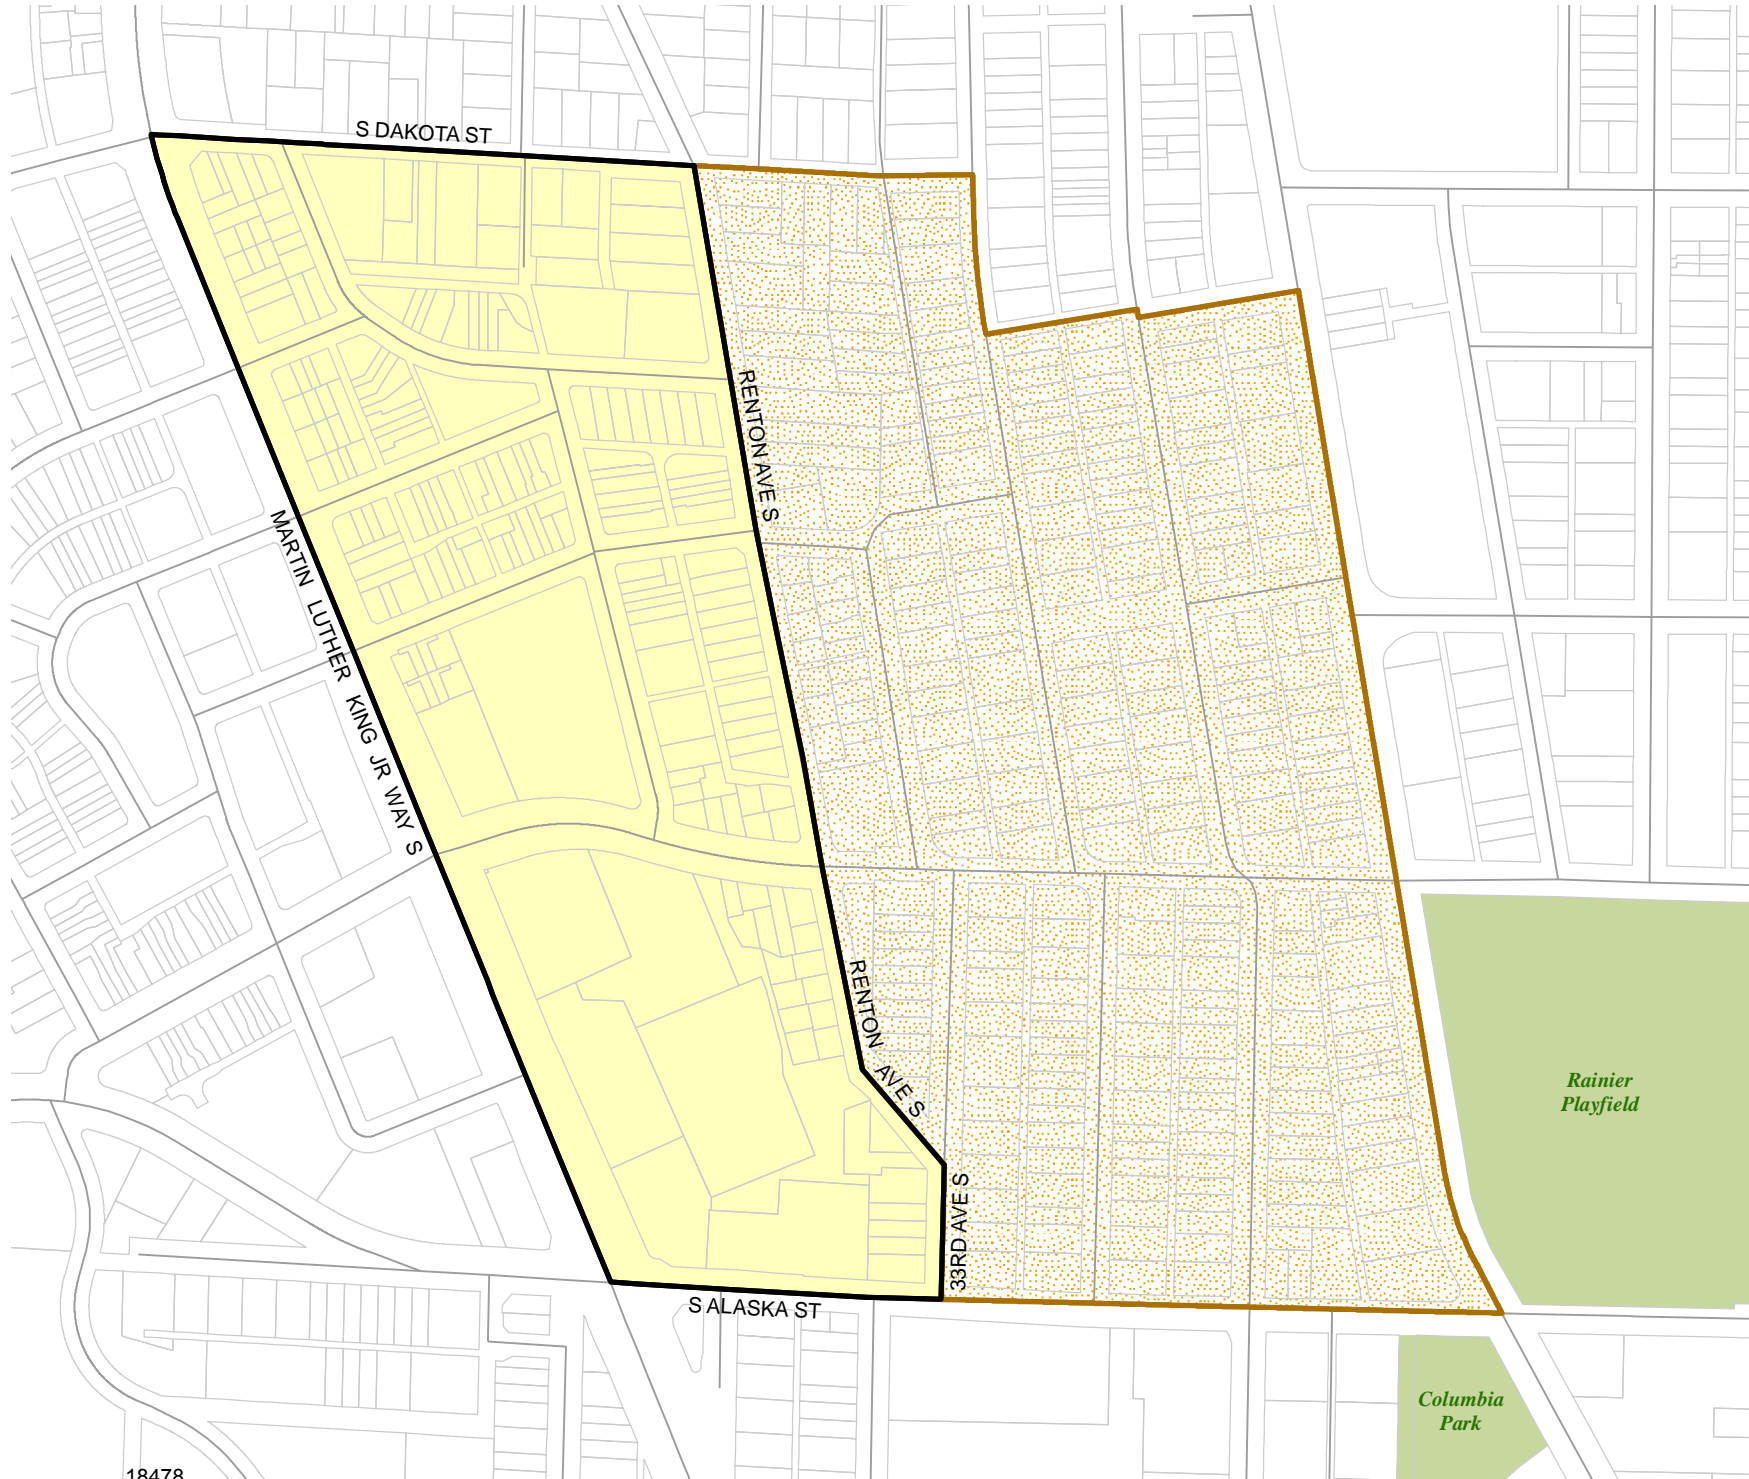

# 2017 Precinct Alterations

Code	Precinct Name	LG	CG	CC
1594	SEA 37-1594	37	9	2
1594	SEA 37-1594	37	9	2

## Legend

-  Legislative District Boundaries
-  Congressional District Boundaries
-  Council District Boundaries
-  New Precinct
-  Old Precinct(s)

<b>Census Tract:</b> Tract 010100	<b>S-T-R:</b> 16-24-04
--------------------------------------	---------------------------