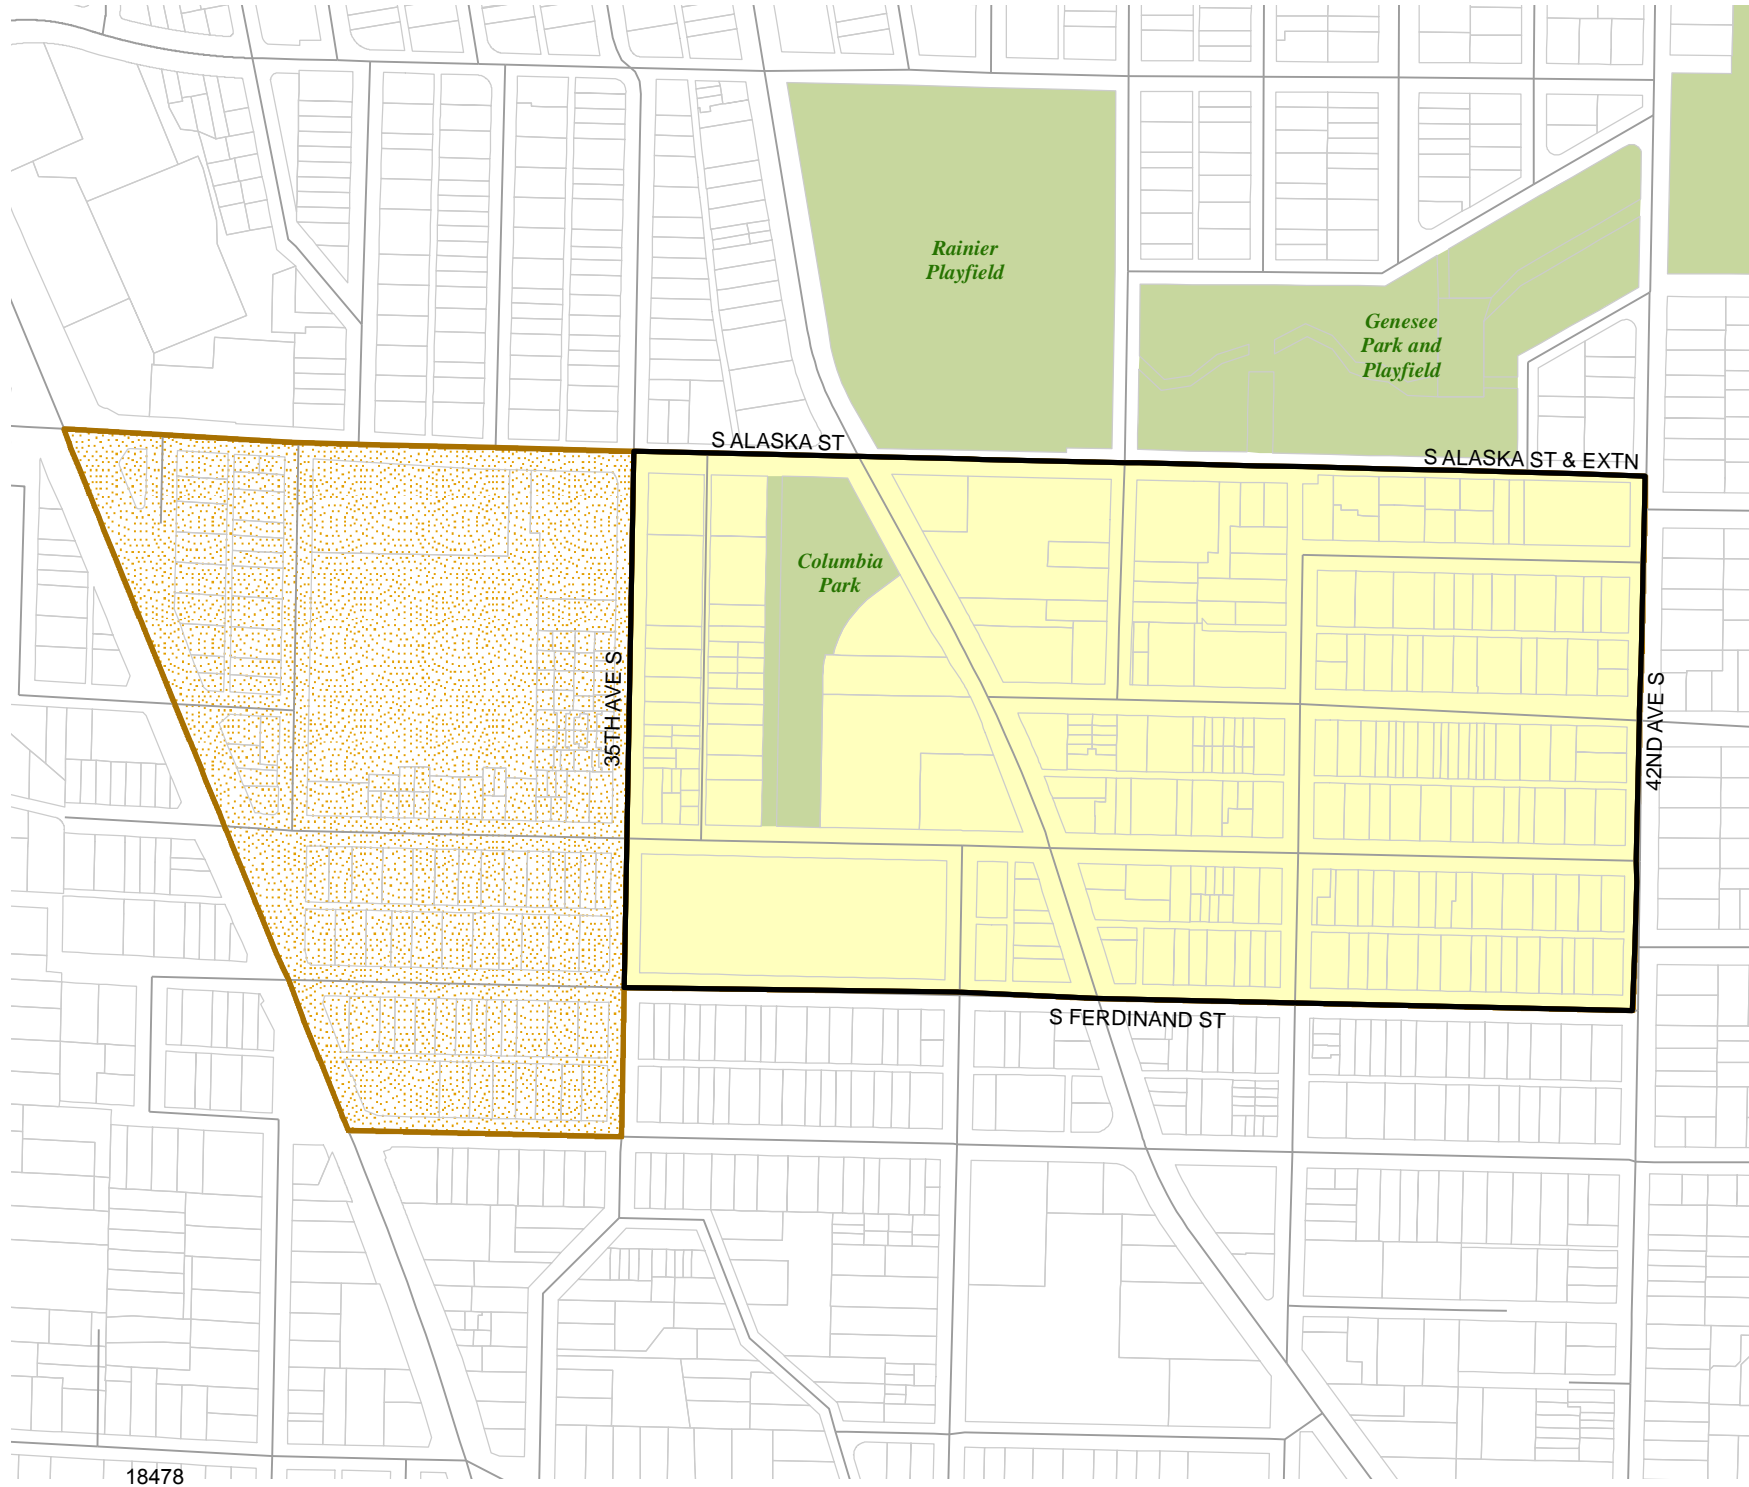

# 2017 Precinct Alterations

Code	Precinct Name	LG	CG	CC
1592	SEA 37-1592	37	9	2
1592	SEA 37-1592	37	9	2

## Legend

-  Legislative District Boundaries
-  Congressional District Boundaries
-  Council District Boundaries
-  New Precinct
-  Old Precinct(s)

<b>Census Tract:</b> Tract 010300	<b>S-T-R:</b> 22-24-04
--------------------------------------	---------------------------