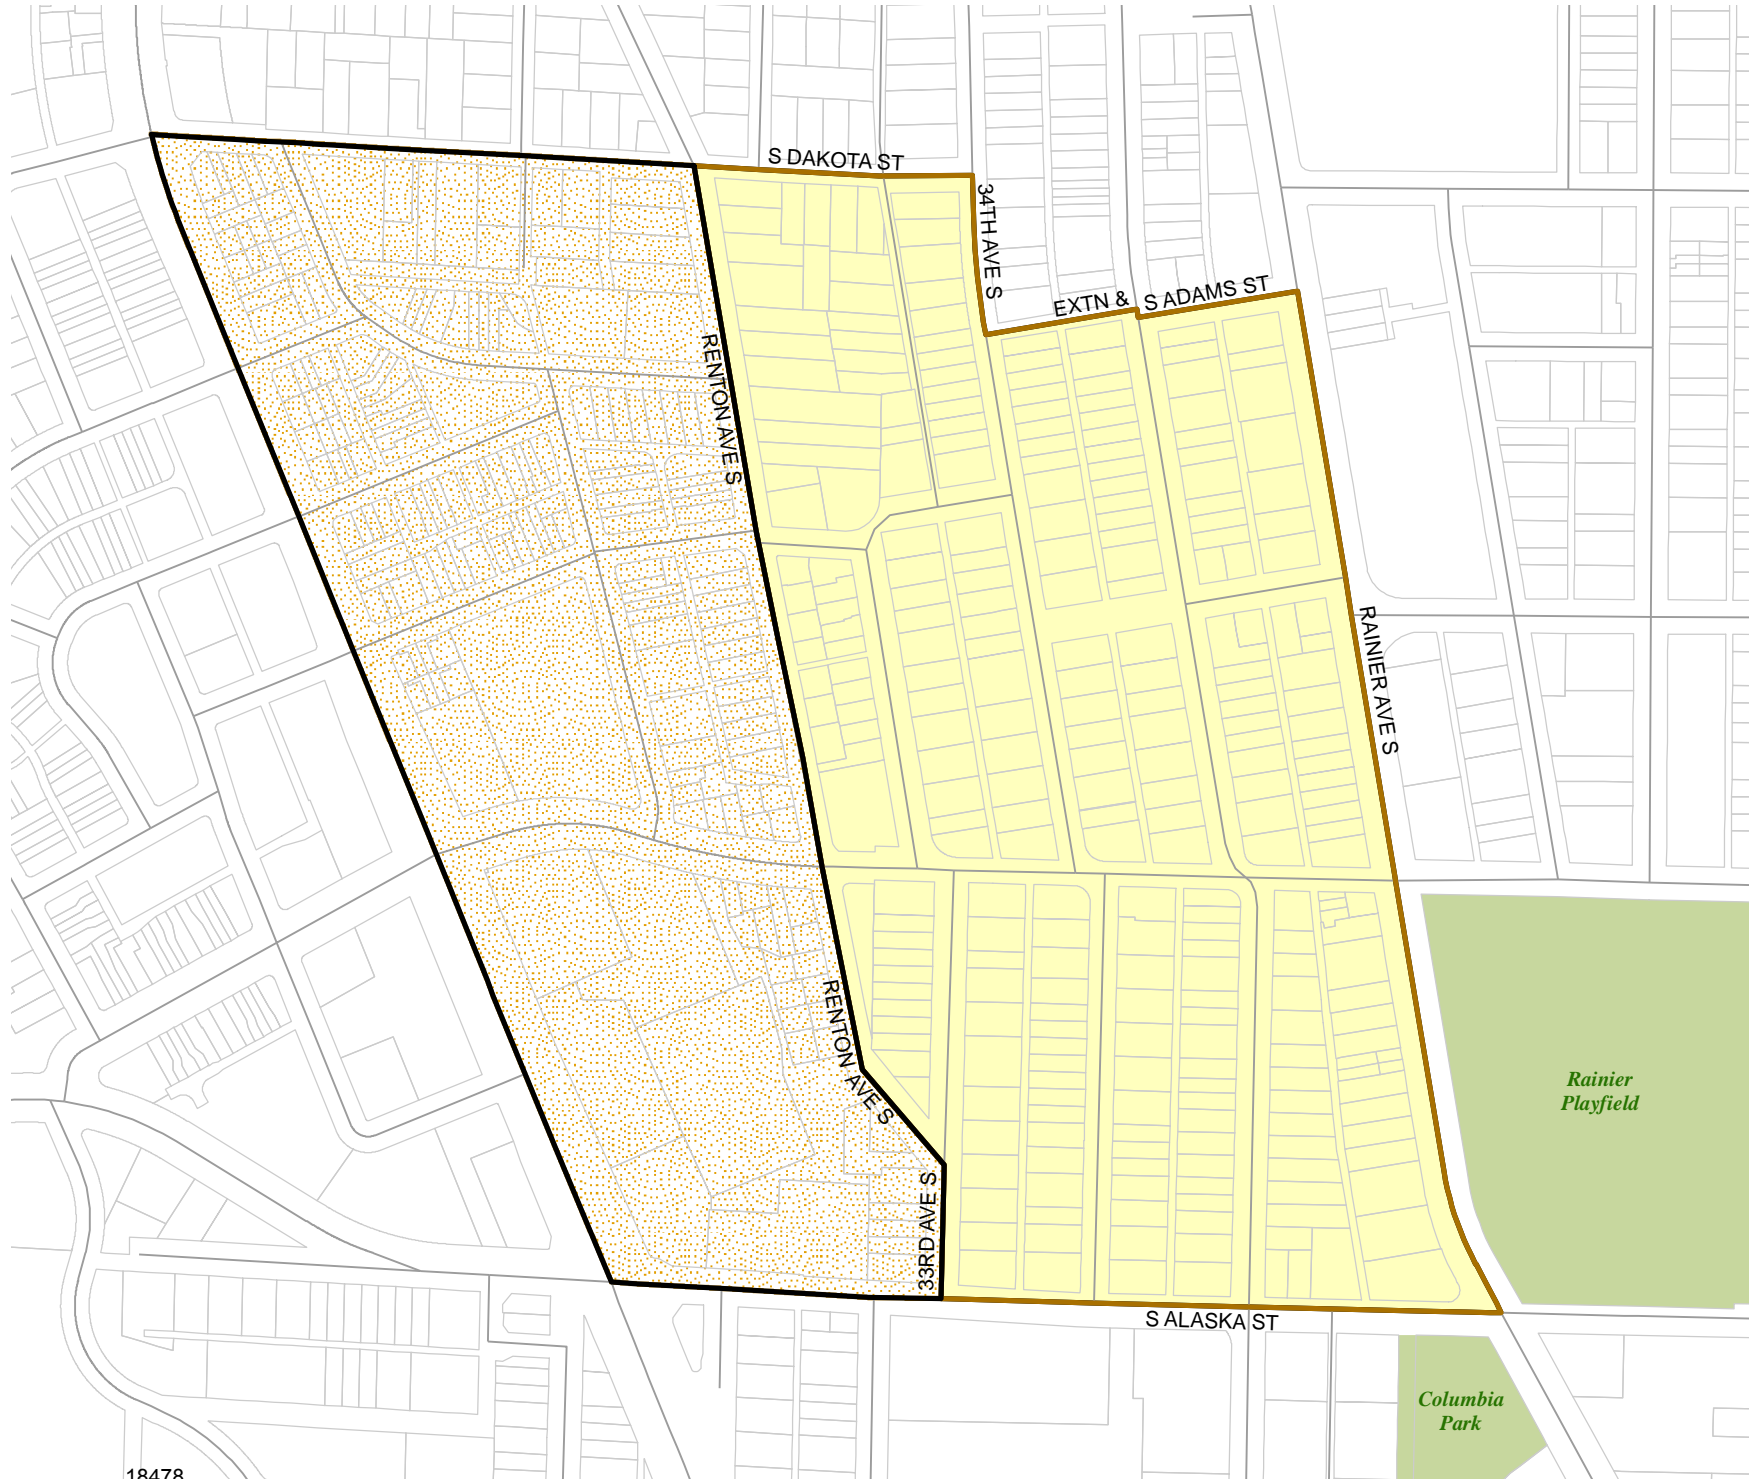

## Legend

-  Legislative District Boundaries
-  Congressional District Boundaries
-  Council District Boundaries
-  New Precinct
-  Old Precinct(s)

<b>Census Tract:</b> Tract 010300	<b>S-T-R:</b> 22-24-04
--------------------------------------	---------------------------

## Legend

-  Legislative District Boundaries
-  Congressional District Boundaries
-  Council District Boundaries
-  New Precinct
-  Old Precinct(s)

<b>Census Tract:</b> Tract 010100	<b>S-T-R:</b> 15-24-04
--------------------------------------	---------------------------